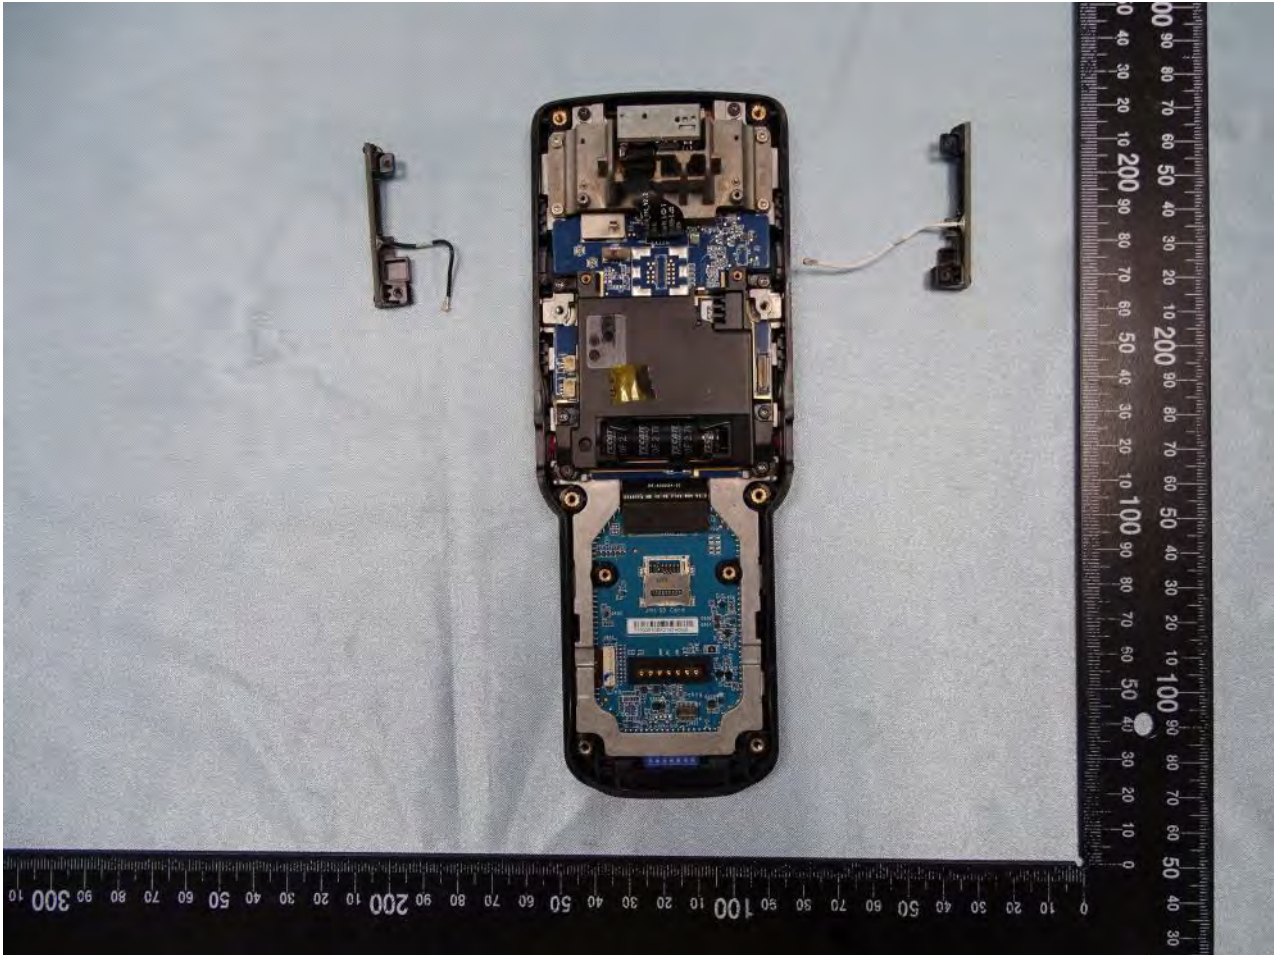

Brand Name: Zebra / Model Name: MC330L

Brand Name: Zebra / Model Name: MC330L

SKU 3

Brand Name: Zebra / Model Name: MC330L

Brand Name: Zebra / Model Name: MC330L

Brand Name: Zebra / Model Name: MC330L

Brand Name: Zebra / Model Name: MC330L

Brand Name: Zebra / Model Name: MC330L

Brand Name: Zebra / Model Name: MC330L

Brand Name: Zebra / Model Name: MC330L

Brand Name: Zebra / Model Name: MC330L

Brand Name: Zebra / Model Name: MC330L

Brand Name: Zebra / Model Name: MC330L