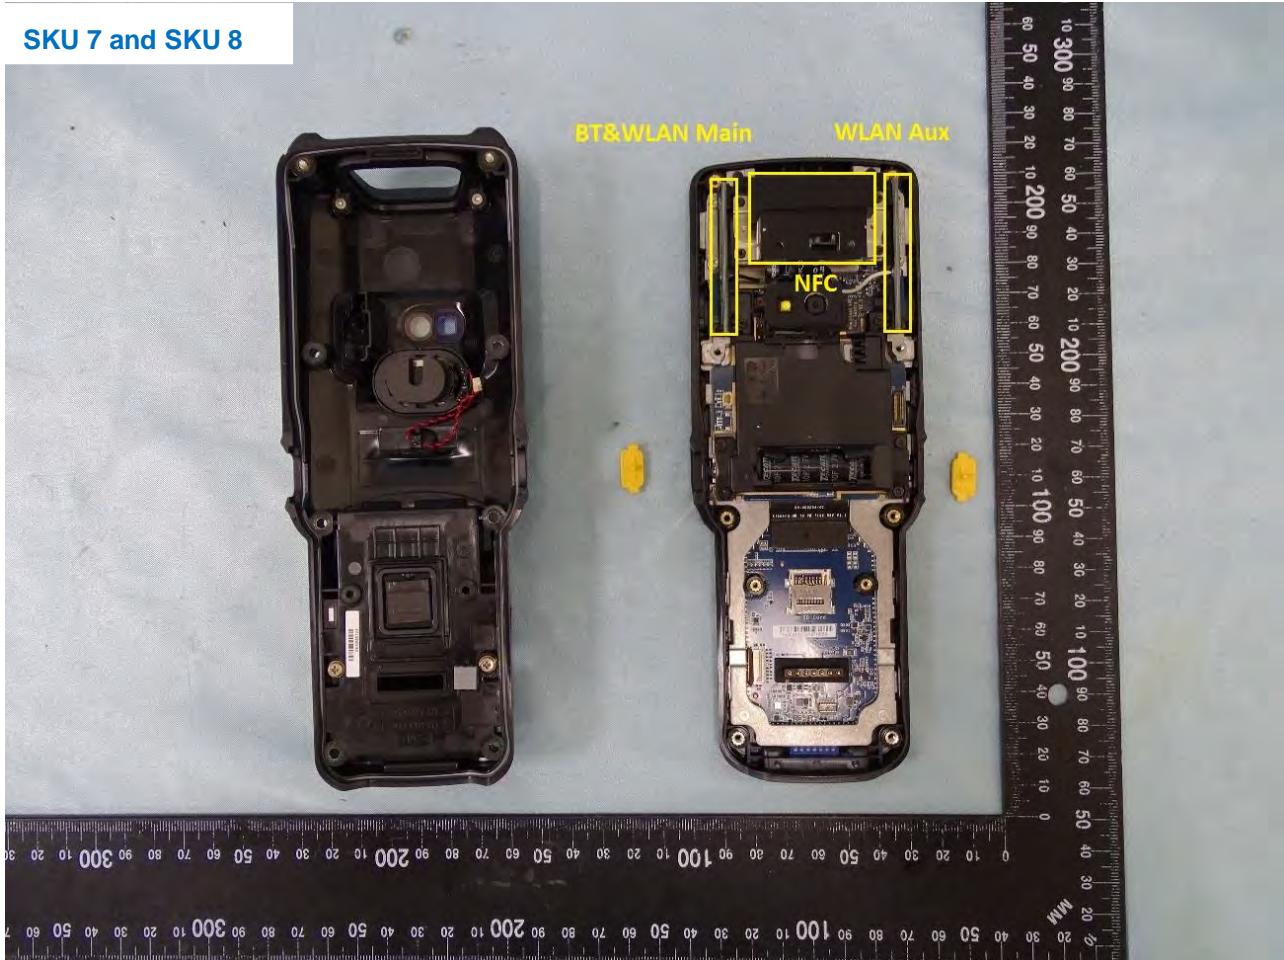

3. Internal Photograph of EUT

Brand Name: Zebra / Model Name: MC330L

Brand Name: Zebra / Model Name: MC330L

SKU 2 and SKU 4

Brand Name: Zebra / Model Name: MC330L

SKU 3

Brand Name: Zebra / Model Name: MC330L

SKU 5

Brand Name: Zebra / Model Name: MC330L

SKU 7 and SKU 8

Brand Name: Zebra / Model Name: MC330L

Brand Name: Zebra / Model Name: MC330L

Brand Name: Zebra / Model Name: MC330L

SKU 1

Brand Name: Zebra / Model Name: MC330L

Brand Name: Zebra / Model Name: MC330L

Brand Name: Zebra / Model Name: MC330L

Brand Name: Zebra / Model Name: MC330L

Brand Name: Zebra / Model Name: MC330L

Brand Name: Zebra / Model Name: MC330L

Brand Name: Zebra / Model Name: MC330L