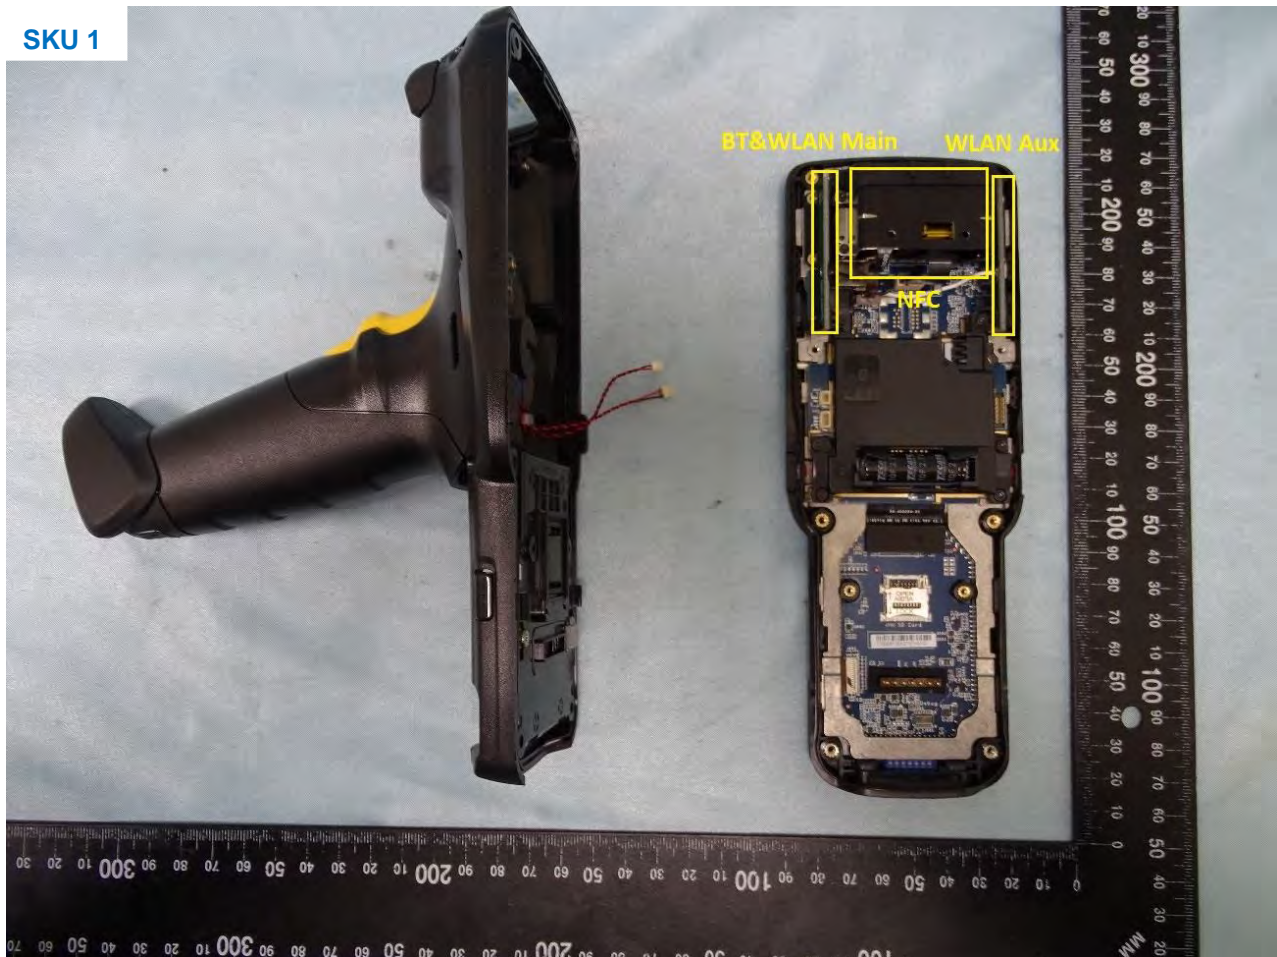

3. Internal Photograph of EUT

Brand Name: Zebra / Model Name: MC330L

Brand Name: Zebra / Model Name: MC330L

SKU 2 and SKU 4

Brand Name: Zebra / Model Name: MC330L

SKU 3

Brand Name: Zebra / Model Name: MC330L

SKU 5

Brand Name: Zebra / Model Name: MC330L

SKU 7 and SKU 8

Brand Name: Zebra / Model Name: MC330L

Brand Name: Zebra / Model Name: MC330L

Brand Name: Zebra / Model Name: MC330L

SKU 1

Brand Name: Zebra / Model Name: MC330L

Brand Name: Zebra / Model Name: MC330L

Brand Name: Zebra / Model Name: MC330L

Brand Name: Zebra / Model Name: MC330L

Brand Name: Zebra / Model Name: MC330L

Brand Name: Zebra / Model Name: MC330L

Brand Name: Zebra / Model Name: MC330L