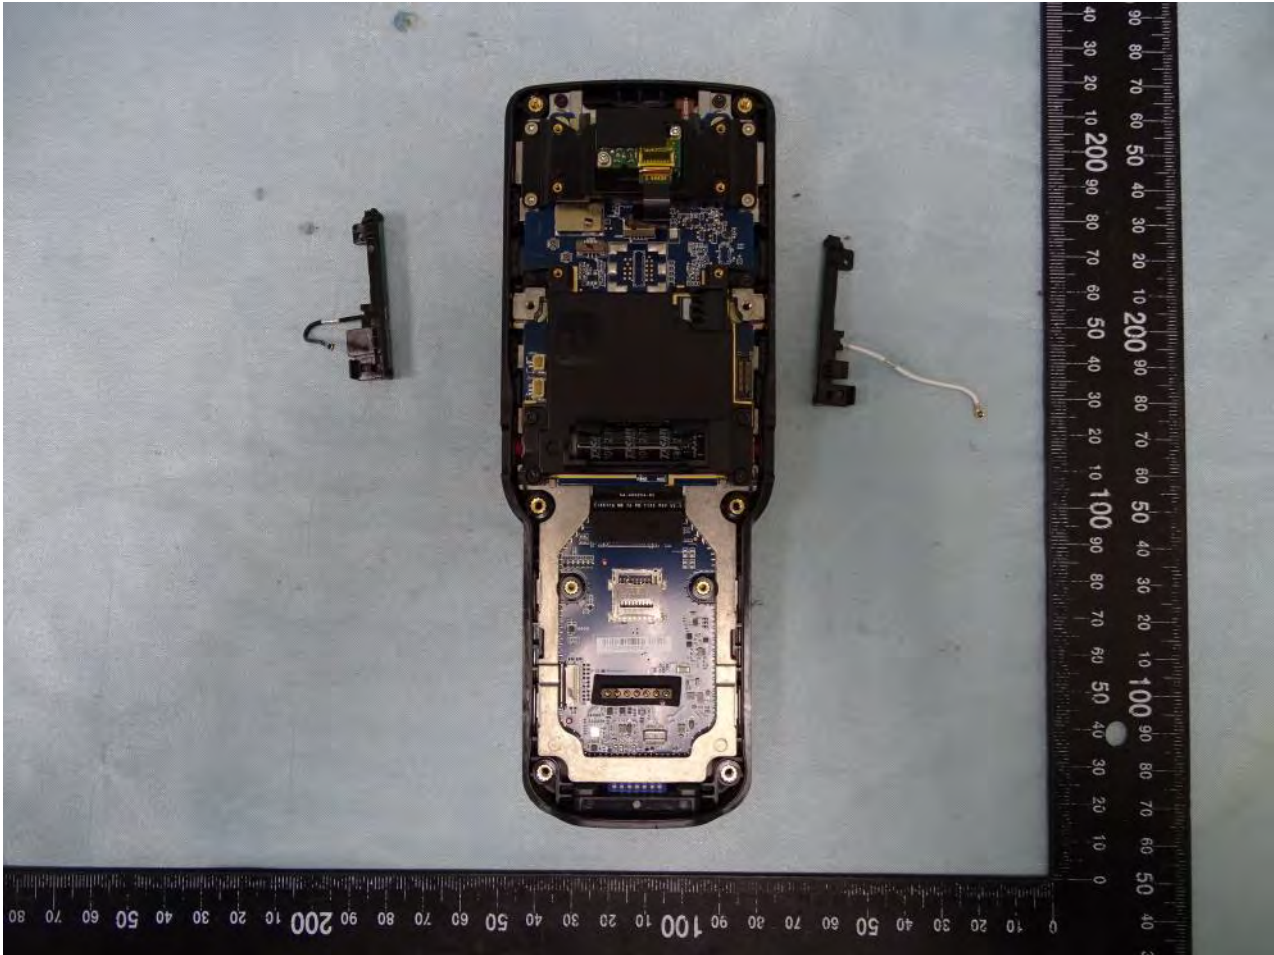

3. Internal Photograph of EUT

Brand Name: Zebra / Model Name: MC330L

Brand Name: Zebra / Model Name: MC330L

SKU 2 and SKU 4

Brand Name: Zebra / Model Name: MC330L

SKU 3

Brand Name: Zebra / Model Name: MC330L

SKU 5

Brand Name: Zebra / Model Name: MC330L

SKU 7 and SKU 8

Brand Name: Zebra / Model Name: MC330L

Brand Name: Zebra / Model Name: MC330L

Brand Name: Zebra / Model Name: MC330L

SKU 1

Brand Name: Zebra / Model Name: MC330L

Brand Name: Zebra / Model Name: MC330L

Brand Name: Zebra / Model Name: MC330L

Brand Name: Zebra / Model Name: MC330L

Brand Name: Zebra / Model Name: MC330L

Brand Name: Zebra / Model Name: MC330L

Brand Name: Zebra / Model Name: MC330L