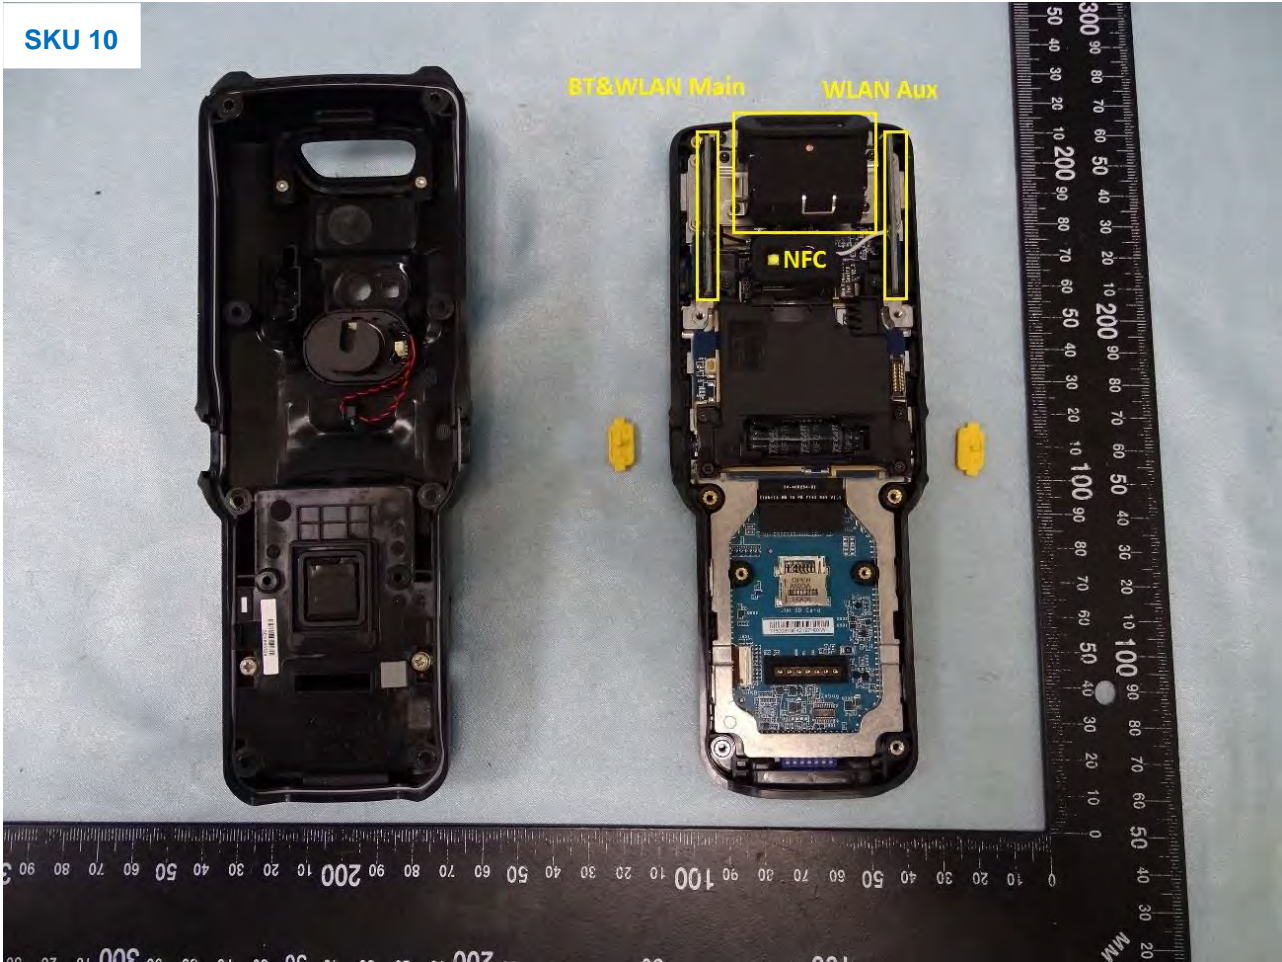

3. Internal Photograph of EUT

Brand Name: Zebra / Model Name: MC330L

Brand Name: Zebra / Model Name: MC330L

SKU 2 and SKU 4

Brand Name: Zebra / Model Name: MC330L

SKU 3

Brand Name: Zebra / Model Name: MC330L

SKU 5

Brand Name: Zebra / Model Name: MC330L

SKU 7 and SKU 8

Brand Name: Zebra / Model Name: MC330L

Brand Name: Zebra / Model Name: MC330L

Brand Name: Zebra / Model Name: MC330L

SKU 1

Brand Name: Zebra / Model Name: MC330L

Brand Name: Zebra / Model Name: MC330L

Brand Name: Zebra / Model Name: MC330L

Brand Name: Zebra / Model Name: MC330L

Brand Name: Zebra / Model Name: MC330L

Brand Name: Zebra / Model Name: MC330L

Brand Name: Zebra / Model Name: MC330L