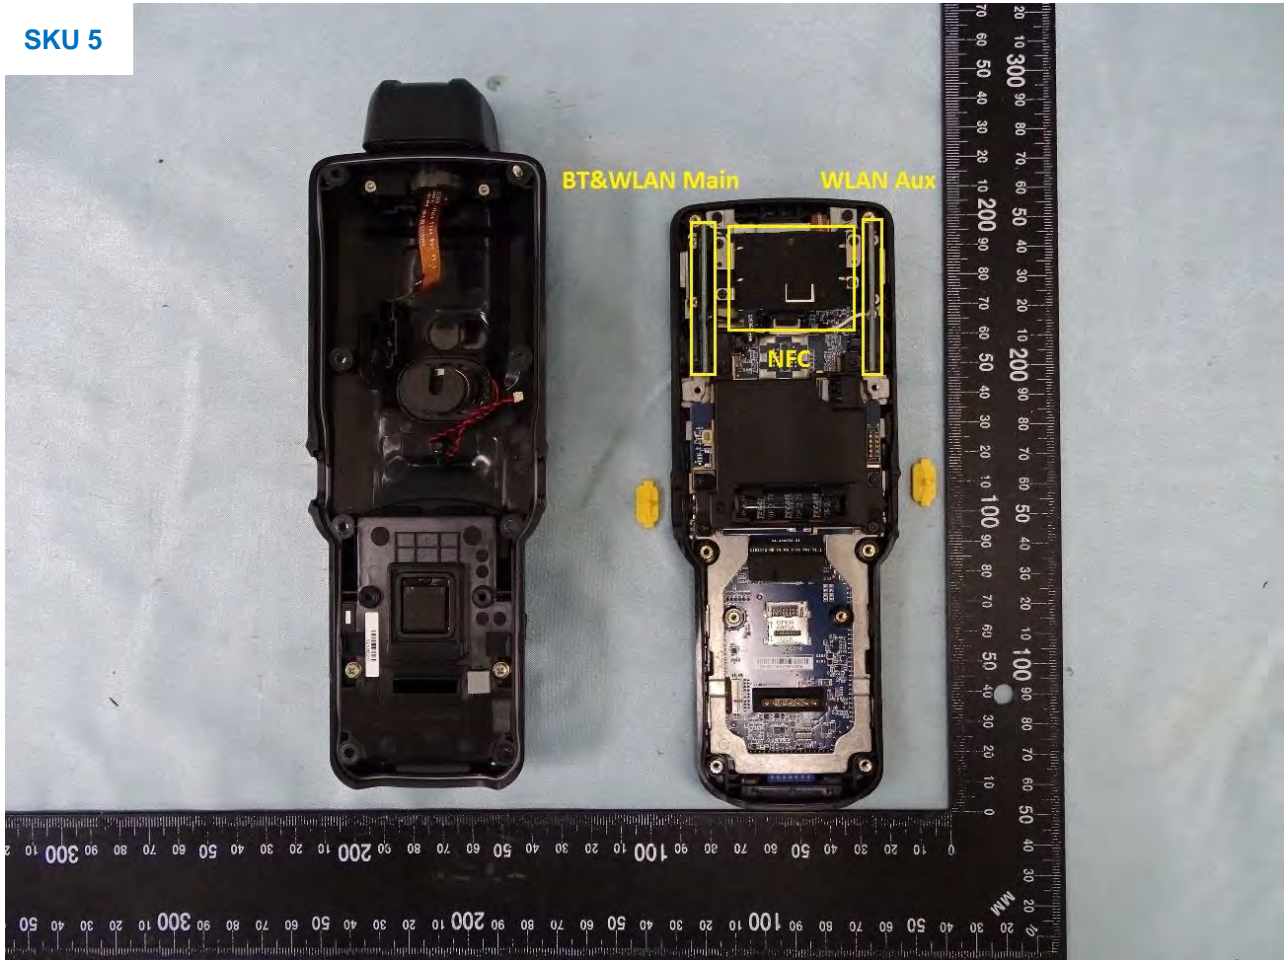

3. Internal Photograph of EUT

Brand Name: Zebra / Model Name: MC330L

Brand Name: Zebra / Model Name: MC330L

SKU 2 and SKU 4

Brand Name: Zebra / Model Name: MC330L

SKU 3

Brand Name: Zebra / Model Name: MC330L

SKU 5

Brand Name: Zebra / Model Name: MC330L

SKU 7 and SKU 8

Brand Name: Zebra / Model Name: MC330L

Brand Name: Zebra / Model Name: MC330L

Brand Name: Zebra / Model Name: MC330L

SKU 1

Brand Name: Zebra / Model Name: MC330L