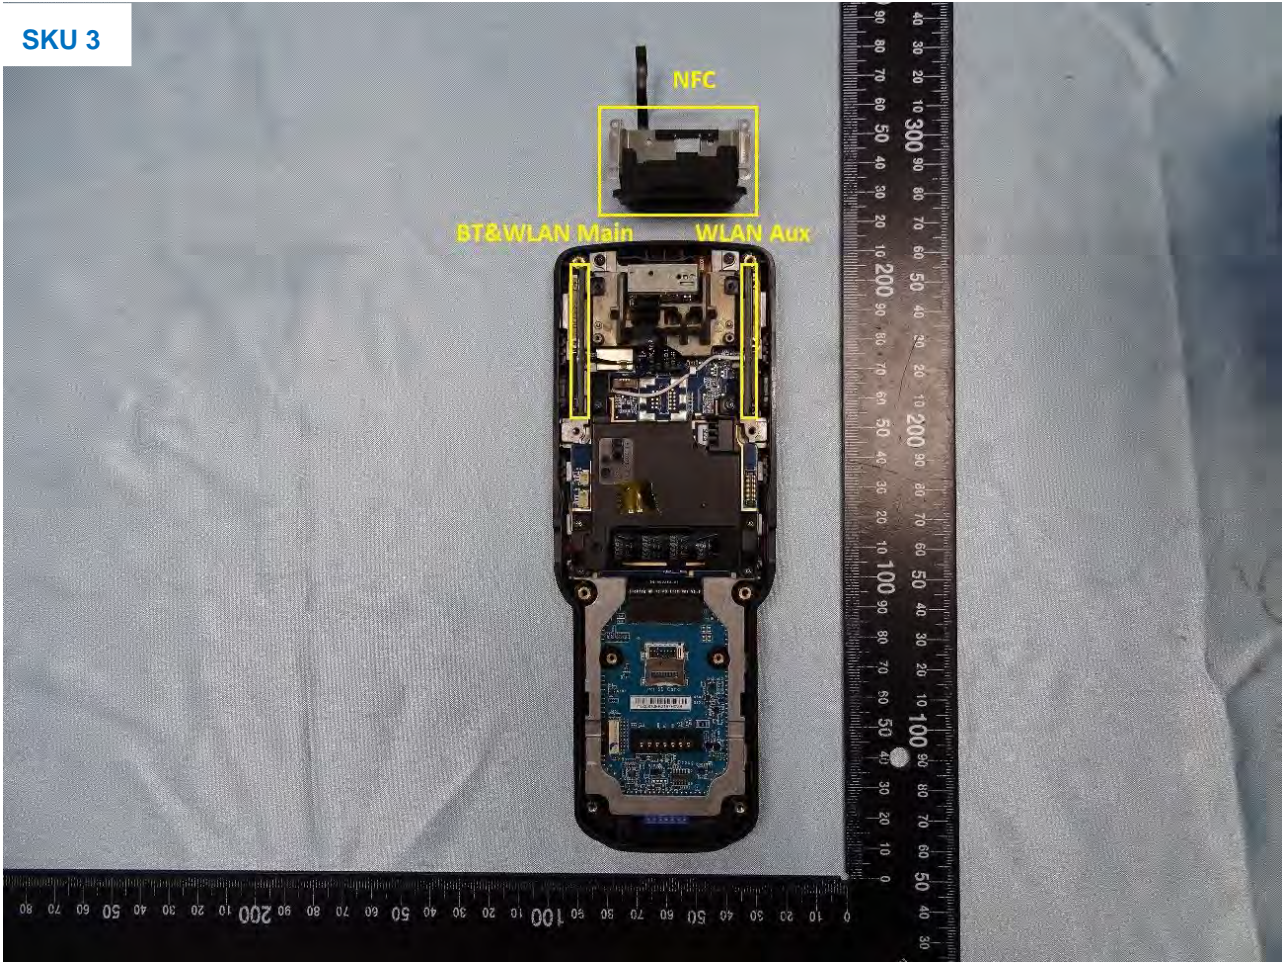

3. Internal Photograph of EUT

Brand Name: Zebra / Model Name: MC330L

Brand Name: Zebra / Model Name: MC330L

SKU 2 and SKU 4

Brand Name: Zebra / Model Name: MC330L

SKU 3

Brand Name: Zebra / Model Name: MC330L

SKU 5

Brand Name: Zebra / Model Name: MC330L

SKU 7 and SKU 8

Brand Name: Zebra / Model Name: MC330L

Brand Name: Zebra / Model Name: MC330L

Brand Name: Zebra / Model Name: MC330L

SKU 1

Brand Name: Zebra / Model Name: MC330L

Brand Name: Zebra / Model Name: MC330L

Brand Name: Zebra / Model Name: MC330L

Brand Name: Zebra / Model Name: MC330L

Brand Name: Zebra / Model Name: MC330L

Brand Name: Zebra / Model Name: MC330L

Brand Name: Zebra / Model Name: MC330L