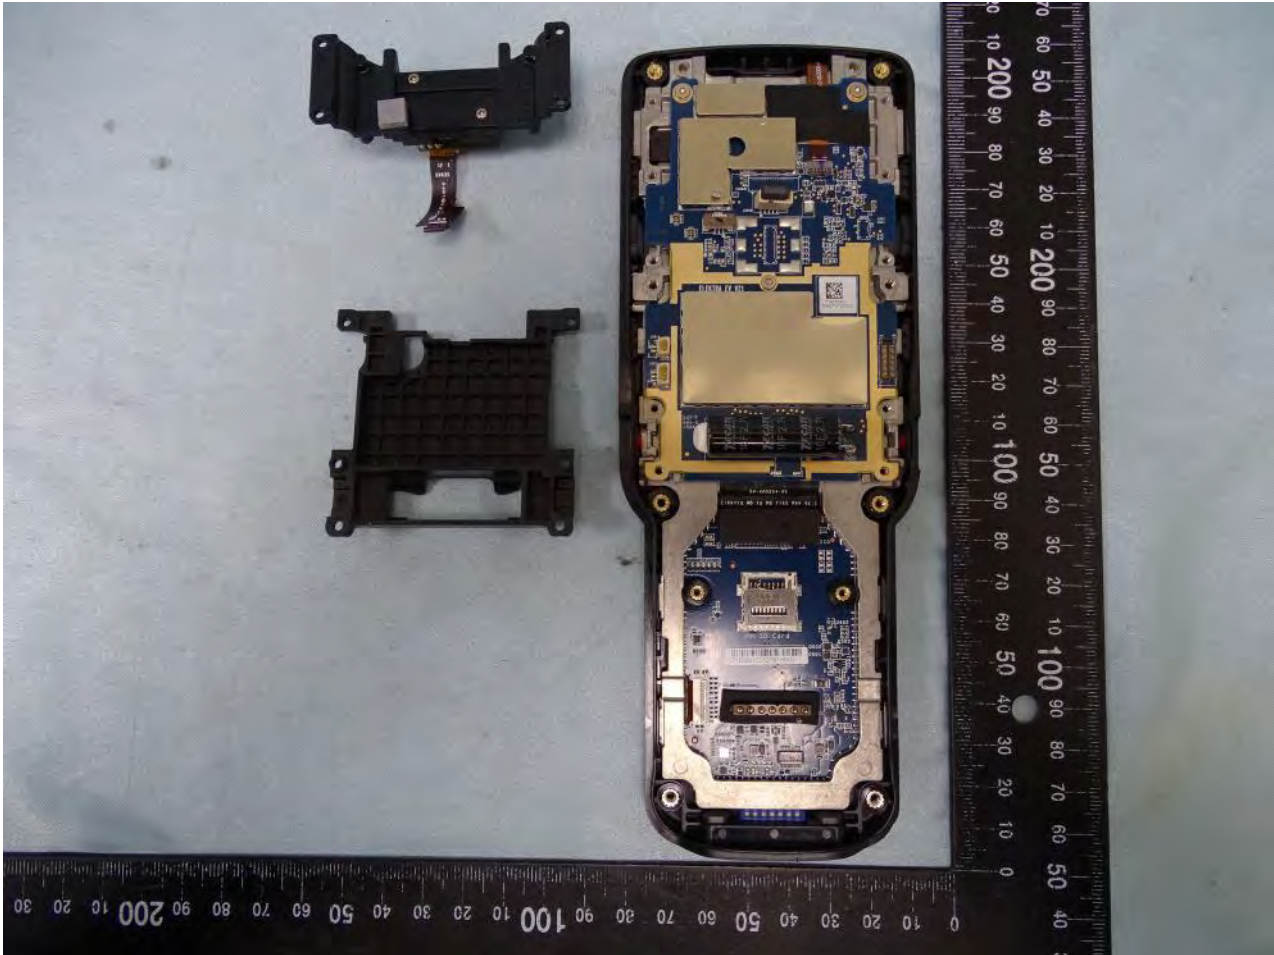

3. Internal Photograph of EUT

Brand Name: Zebra / Model Name: MC330L

Brand Name: Zebra / Model Name: MC330L

SKU 2 and SKU 4

Brand Name: Zebra / Model Name: MC330L

SKU 3

Brand Name: Zebra / Model Name: MC330L

SKU 5

Brand Name: Zebra / Model Name: MC330L

SKU 7 and SKU 8

Brand Name: Zebra / Model Name: MC330L

Brand Name: Zebra / Model Name: MC330L

Brand Name: Zebra / Model Name: MC330L

SKU 1

Brand Name: Zebra / Model Name: MC330L

Brand Name: Zebra / Model Name: MC330L

Brand Name: Zebra / Model Name: MC330L

Brand Name: Zebra / Model Name: MC330L

Brand Name: Zebra / Model Name: MC330L

Brand Name: Zebra / Model Name: MC330L

Brand Name: Zebra / Model Name: MC330L