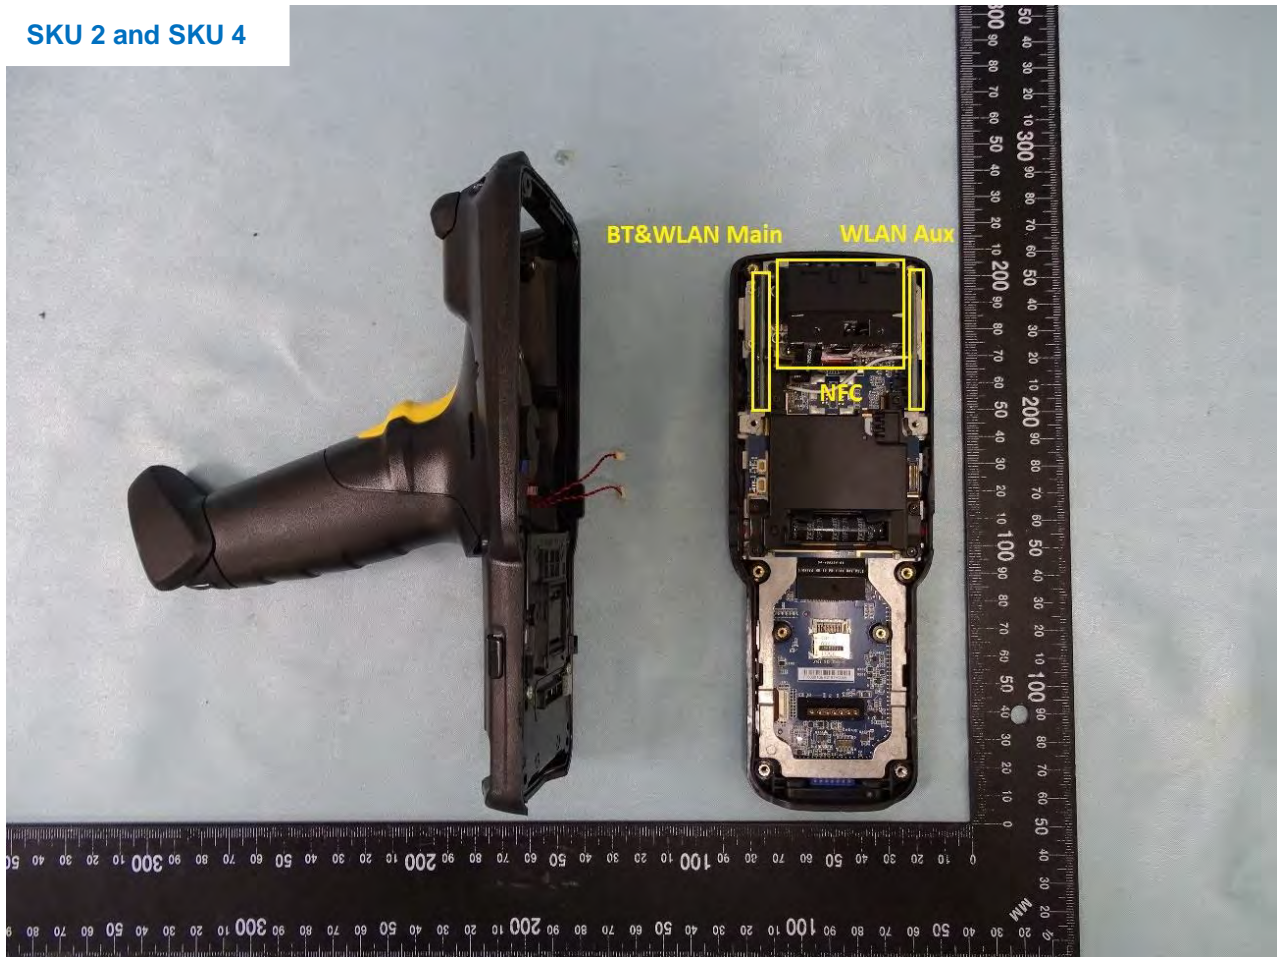

3. Internal Photograph of EUT

Brand Name: Zebra / Model Name: MC330L

Brand Name: Zebra / Model Name: MC330L

SKU 2 and SKU 4

Brand Name: Zebra / Model Name: MC330L

SKU 3

Brand Name: Zebra / Model Name: MC330L

SKU 5

Brand Name: Zebra / Model Name: MC330L

SKU 7 and SKU 8

Brand Name: Zebra / Model Name: MC330L

Brand Name: Zebra / Model Name: MC330L

Brand Name: Zebra / Model Name: MC330L

SKU 1

Brand Name: Zebra / Model Name: MC330L