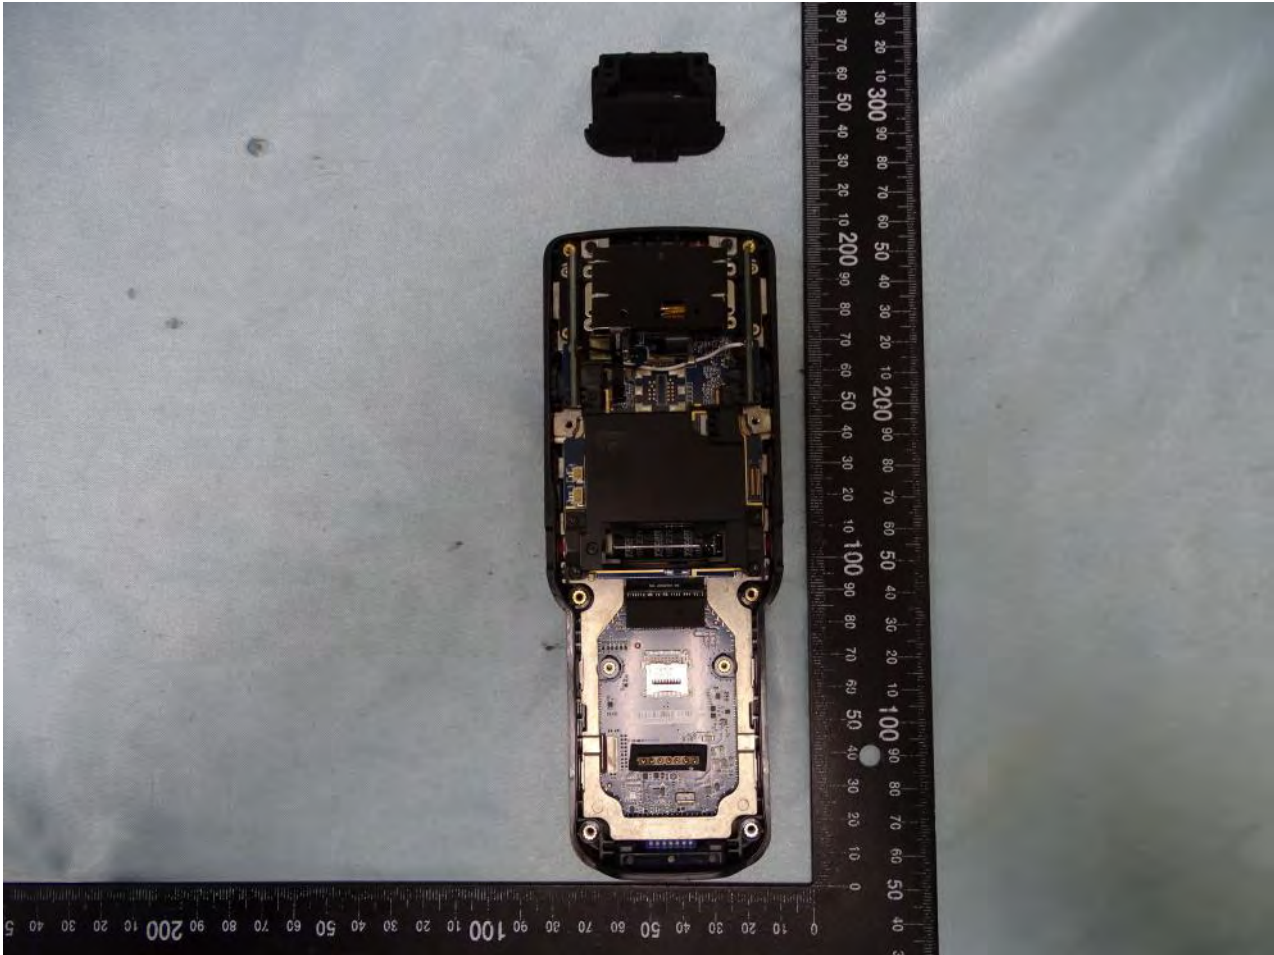

3. Internal Photograph of EUT

Brand Name: Zebra / Model Name: MC330L

Brand Name: Zebra / Model Name: MC330L

SKU 2 and SKU 4

Brand Name: Zebra / Model Name: MC330L

SKU 3

Brand Name: Zebra / Model Name: MC330L

SKU 5

Brand Name: Zebra / Model Name: MC330L

SKU 7 and SKU 8

Brand Name: Zebra / Model Name: MC330L

Brand Name: Zebra / Model Name: MC330L

Brand Name: Zebra / Model Name: MC330L

SKU 1

Brand Name: Zebra / Model Name: MC330L

Brand Name: Zebra / Model Name: MC330L

Brand Name: Zebra / Model Name: MC330L

Brand Name: Zebra / Model Name: MC330L

Brand Name: Zebra / Model Name: MC330L

Brand Name: Zebra / Model Name: MC330L

Brand Name: Zebra / Model Name: MC330L