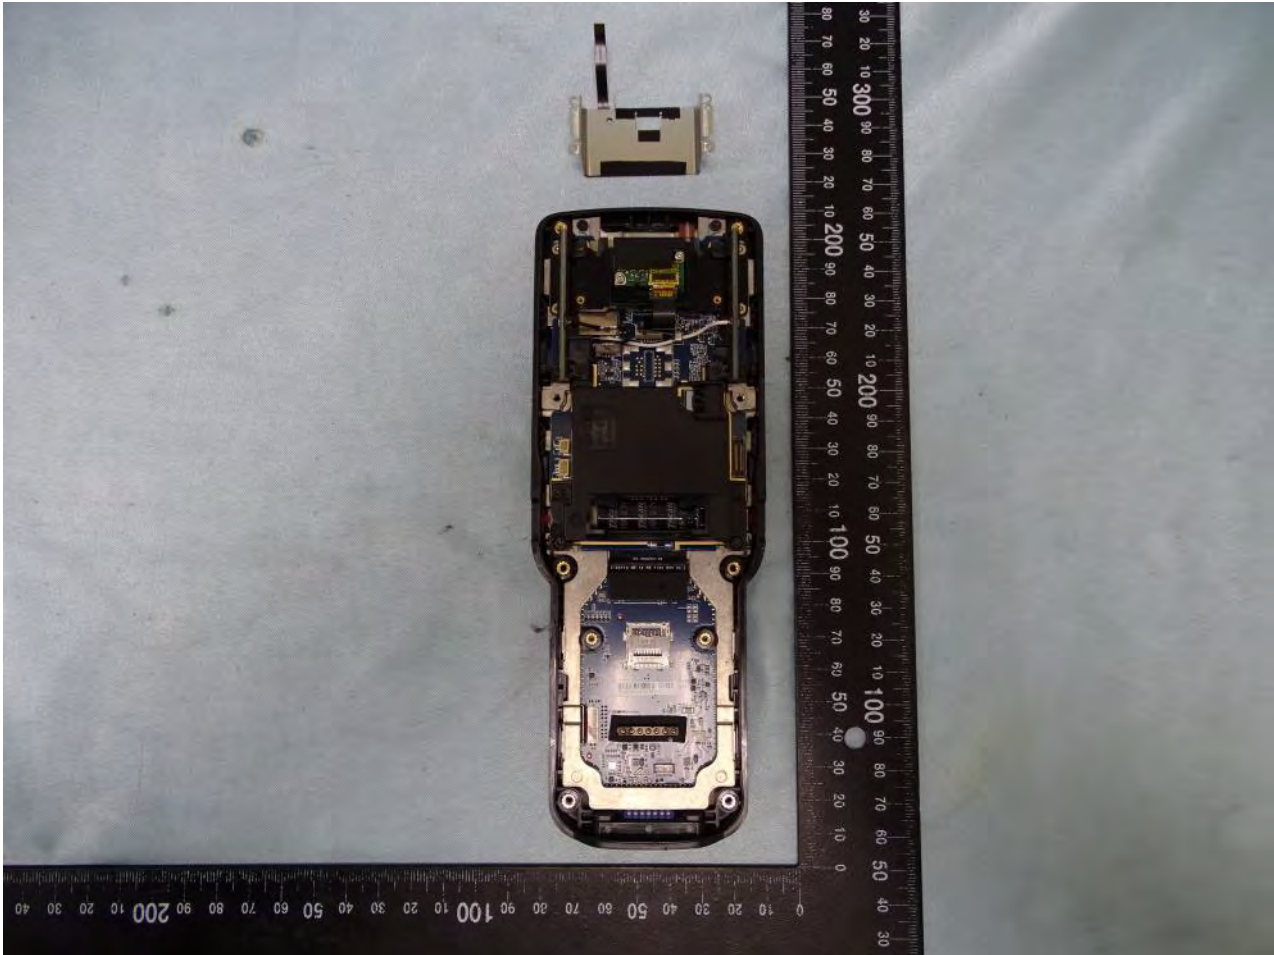

3. Internal Photograph of EUT

Brand Name: Zebra / Model Name: MC330L

Brand Name: Zebra / Model Name: MC330L

SKU 2 and SKU 4

Brand Name: Zebra / Model Name: MC330L

SKU 3

Brand Name: Zebra / Model Name: MC330L

SKU 5

Brand Name: Zebra / Model Name: MC330L

SKU 7 and SKU 8

Brand Name: Zebra / Model Name: MC330L

Brand Name: Zebra / Model Name: MC330L

Brand Name: Zebra / Model Name: MC330L

SKU 1

Brand Name: Zebra / Model Name: MC330L

Brand Name: Zebra / Model Name: MC330L

Brand Name: Zebra / Model Name: MC330L

Brand Name: Zebra / Model Name: MC330L

Brand Name: Zebra / Model Name: MC330L

Brand Name: Zebra / Model Name: MC330L

Brand Name: Zebra / Model Name: MC330L