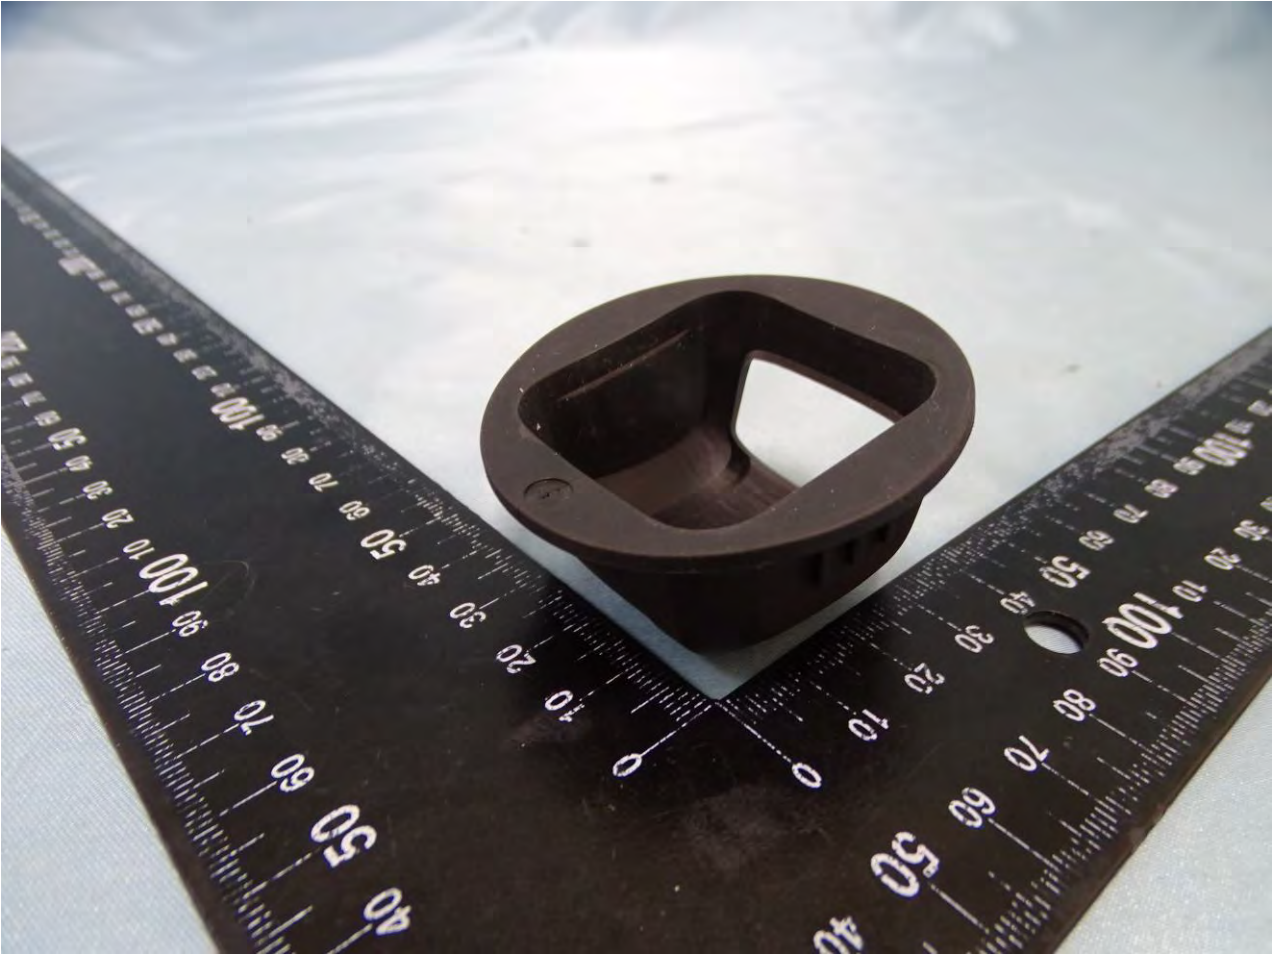

Protective boot for MC3XXX straight shooter

Brand Name: Zebra / Model Name: MC330L

Brand Name: Zebra / Model Name: MC330L

Protective boot for MC3XXX Turret Cup of Rotate configuration

Brand Name: Zebra / Model Name: MC330L

Brand Name: Zebra / Model Name: MC330L

Protective boot for MC3XXX Rotate configuration

Brand Name: Zebra / Model Name: MC330L