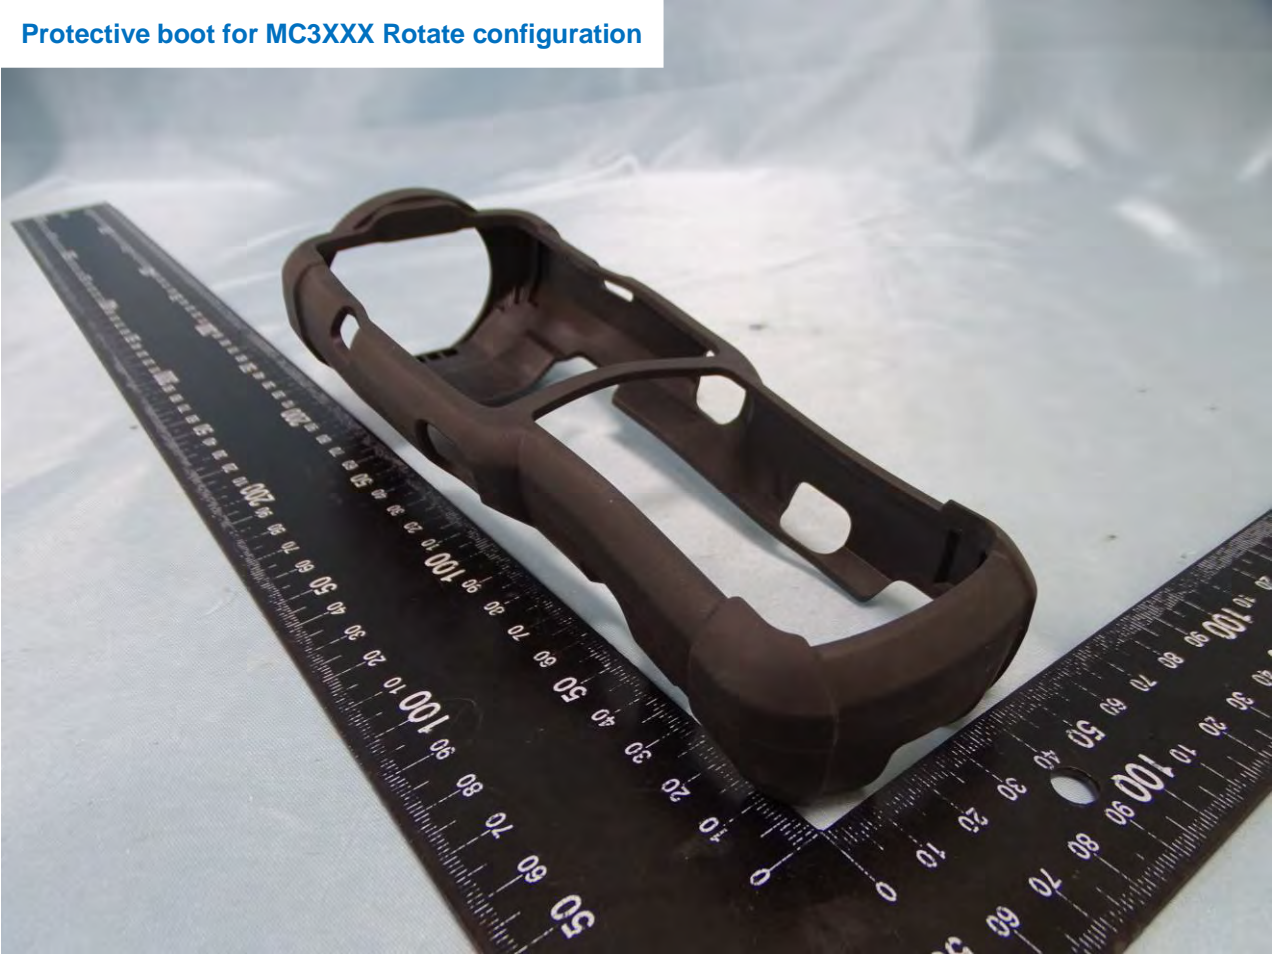

Protective boot for MC3XXX straight shooter

Brand Name: Zebra / Model Name: MC330L

Brand Name: Zebra / Model Name: MC330L

Protective boot for MC3XXX Turret Cup of Rotate configuration

Brand Name: Zebra / Model Name: MC330L

Brand Name: Zebra / Model Name: MC330L

Protective boot for MC3XXX Rotate configuration

Brand Name: Zebra / Model Name: MC330L