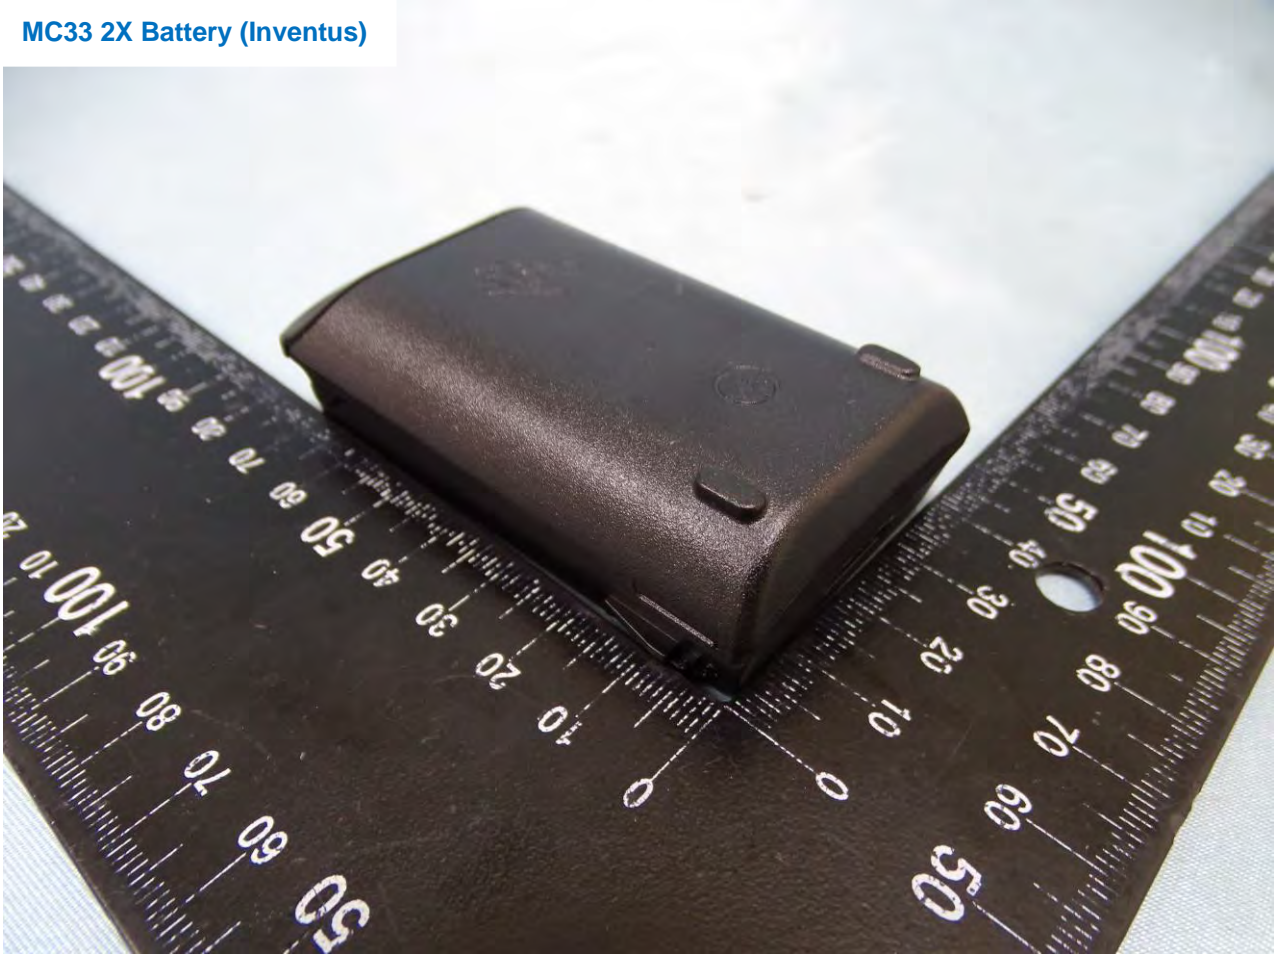

Brand Name: Zebra / Model Name: MC330L

MC33 2X Battery (Inventus)