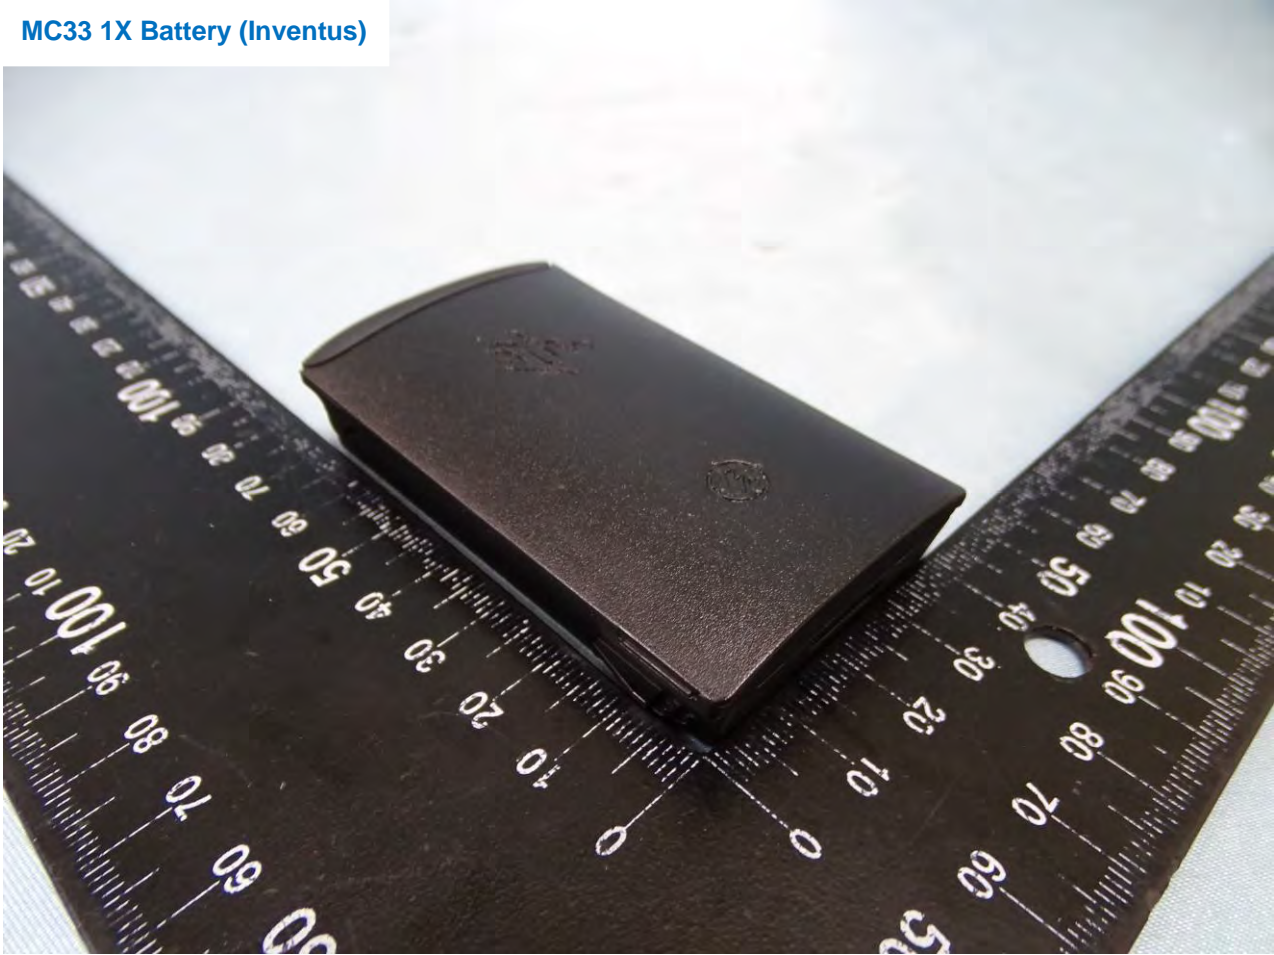

MC32 2X Battery (TWS)

Brand Name: Zebra / Model Name: MC330L

Brand Name: Zebra / Model Name: MC330L

Brand Name: Zebra / Model Name: MC330L

MC33 1X Battery (Inventus)

Brand Name: Zebra / Model Name: MC330L

Brand Name: Zebra / Model Name: MC330L