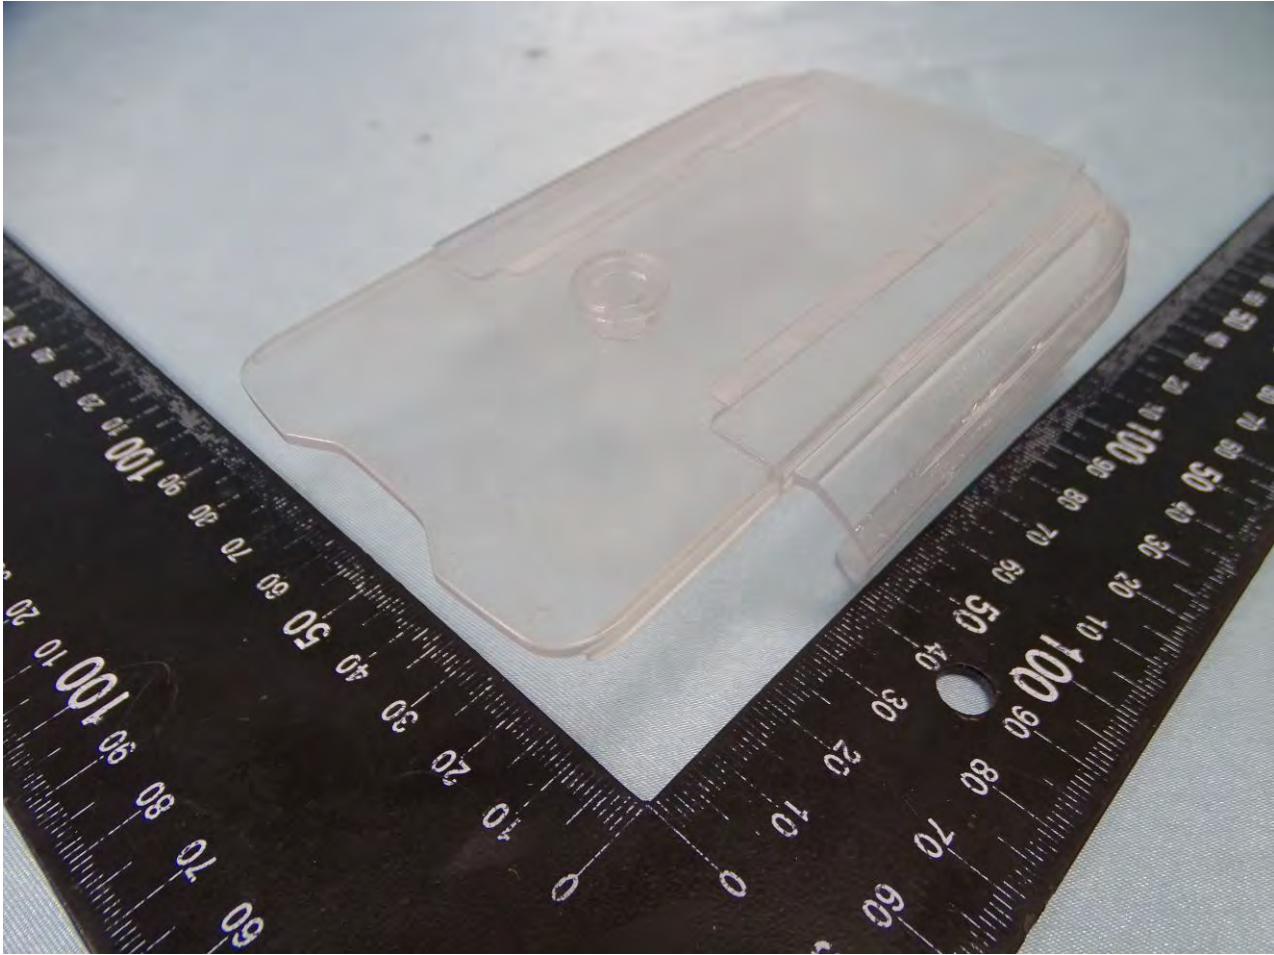

U Cable

Brand Name: Zebra / Model Name: MC330L

Holster for MC3XXX Gun configuration

Brand Name: Zebra / Model Name: MC330L

Brand Name: Zebra / Model Name: MC330L

Rigid holster for MC3XXX Gun configuration

Brand Name: Zebra / Model Name: MC330L