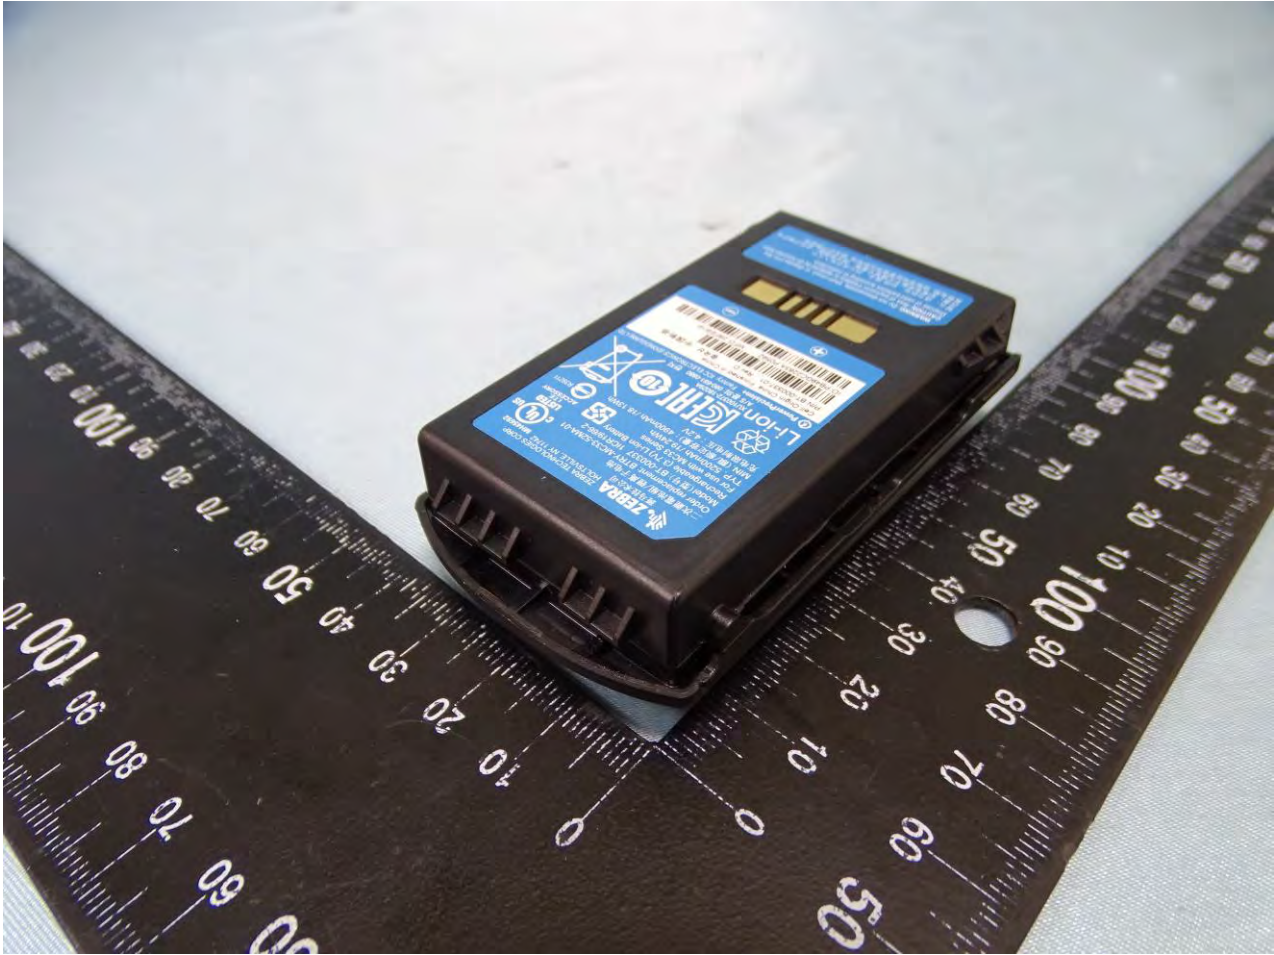

Brand Name: Zebra / Model Name: MC330L

Brand Name: Zebra / Model Name: MC330L

MC32 2X Battery (Inventus)

Brand Name: Zebra / Model Name: MC330L

Brand Name: Zebra / Model Name: MC330L

Brand Name: Zebra / Model Name: MC330L

MC32 2X Battery (TWS)

Brand Name: Zebra / Model Name: MC330L

Brand Name: Zebra / Model Name: MC330L

Brand Name: Zebra / Model Name: MC330L

MC33 1X Battery (Inventus)

Brand Name: Zebra / Model Name: MC330L

Brand Name: Zebra / Model Name: MC330L

Brand Name: Zebra / Model Name: MC330L

MC33 2X Battery (Inventus)

Brand Name: Zebra / Model Name: MC330L

Brand Name: Zebra / Model Name: MC330L

Brand Name: Zebra / Model Name: MC330L

MC33 2X Battery (TWS)

Brand Name: Zebra / Model Name: MC330L