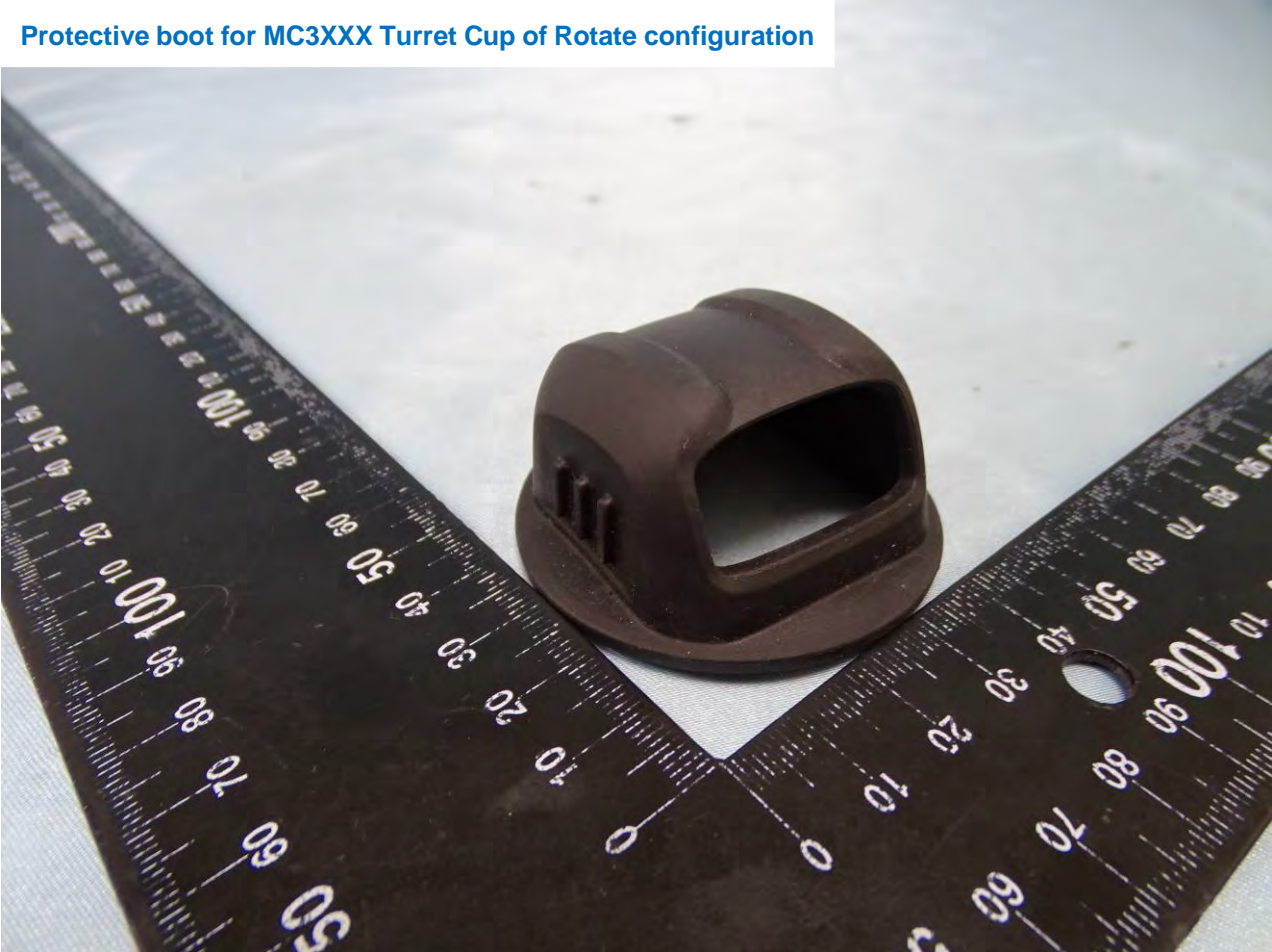

Protective boot for MC3XXX straight shooter

Brand Name: Zebra / Model Name: MC330L

Brand Name: Zebra / Model Name: MC330L

Protective boot for MC3XXX Turret Cup of Rotate configuration

Brand Name: Zebra / Model Name: MC330L

Brand Name: Zebra / Model Name: MC330L

Protective boot for MC3XXX Rotate configuration

Brand Name: Zebra / Model Name: MC330L