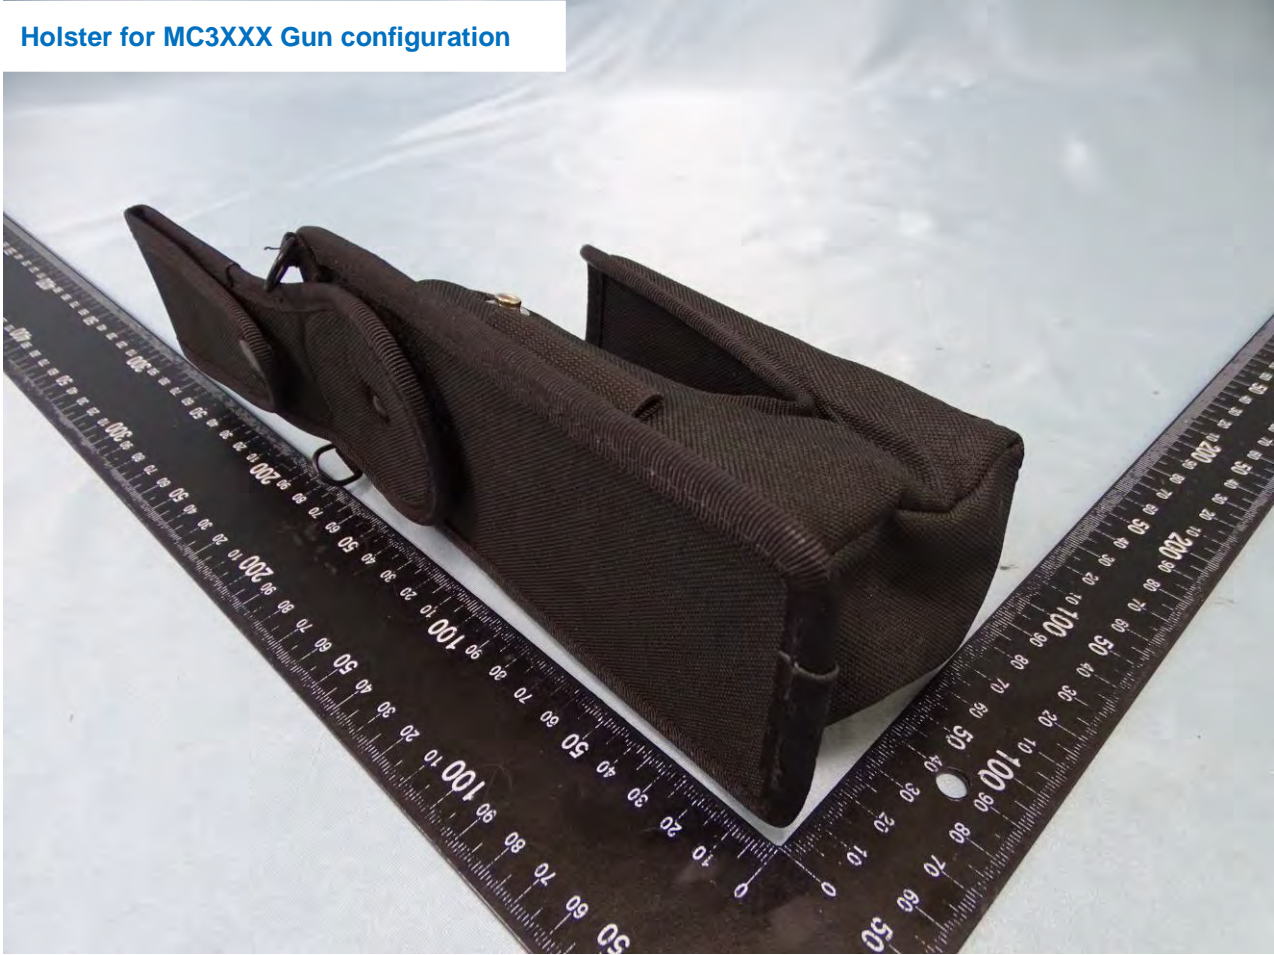

U Cable

Brand Name: Zebra / Model Name: MC330L

Holster for MC3XXX Gun configuration

Brand Name: Zebra / Model Name: MC330L

Brand Name: Zebra / Model Name: MC330L

Rigid holster for MC3XXX Gun configuration

Brand Name: Zebra / Model Name: MC330L