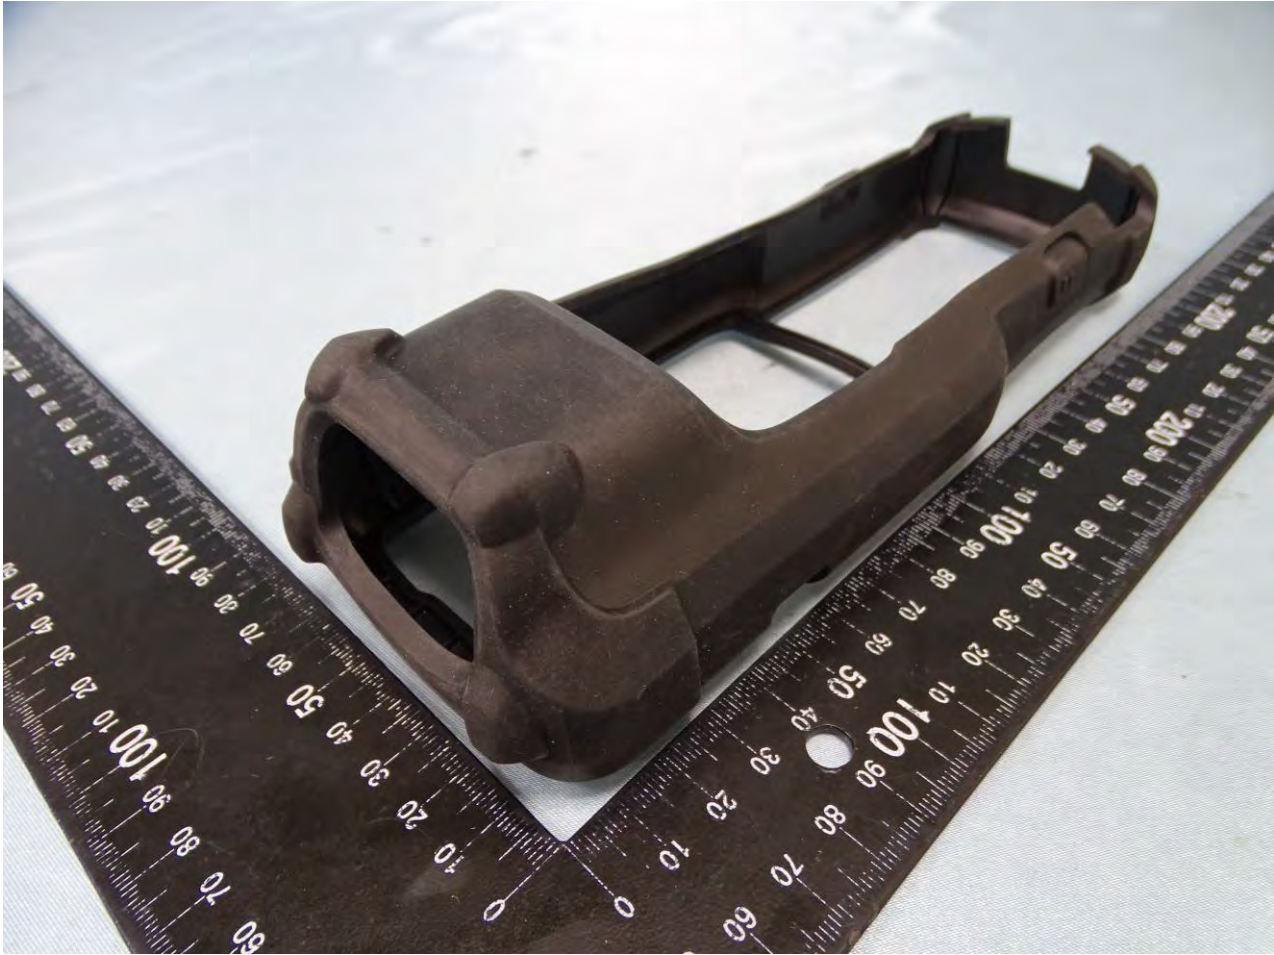

Brand Name: Zebra / Model Name: MC330L

Lanyard for MC3XXX Brick Configuration

Brand Name: Zebra / Model Name: MC330L

Brand Name: Zebra / Model Name: MC330L

Brand Name: Zebra / Model Name: MC330L

Brand Name: Zebra / Model Name: MC330L

Protective boot for MC3XXX straight shooter

Brand Name: Zebra / Model Name: MC330L

Brand Name: Zebra / Model Name: MC330L

Protective boot for MC3XXX Turret Cup of Rotate configuration

Brand Name: Zebra / Model Name: MC330L