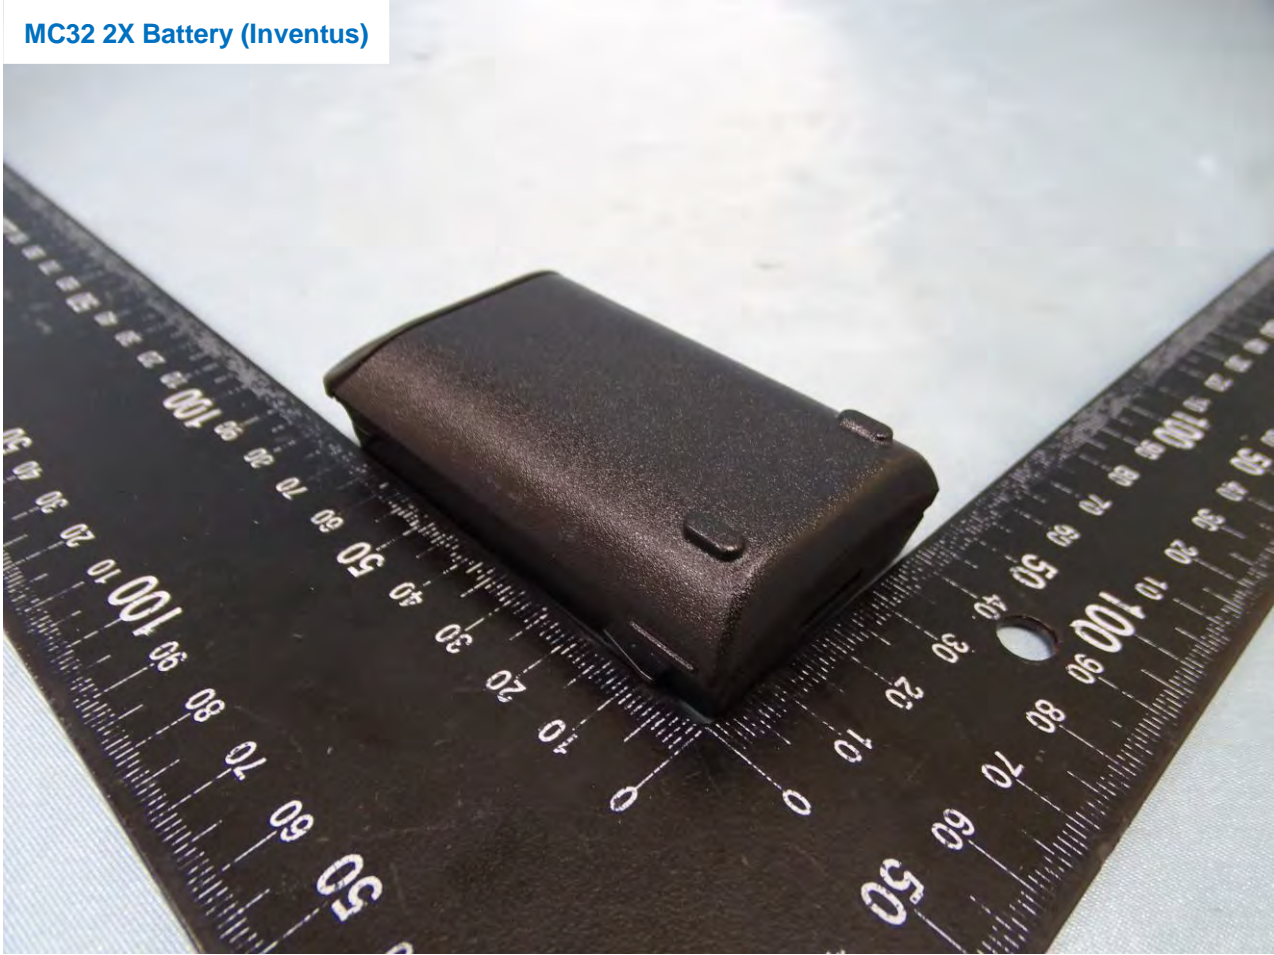

Brand Name: Zebra / Model Name: MC330L

Brand Name: Zebra / Model Name: MC330L

MC32 2X Battery (Inventus)

Brand Name: Zebra / Model Name: MC330L

Brand Name: Zebra / Model Name: MC330L

Brand Name: Zebra / Model Name: MC330L