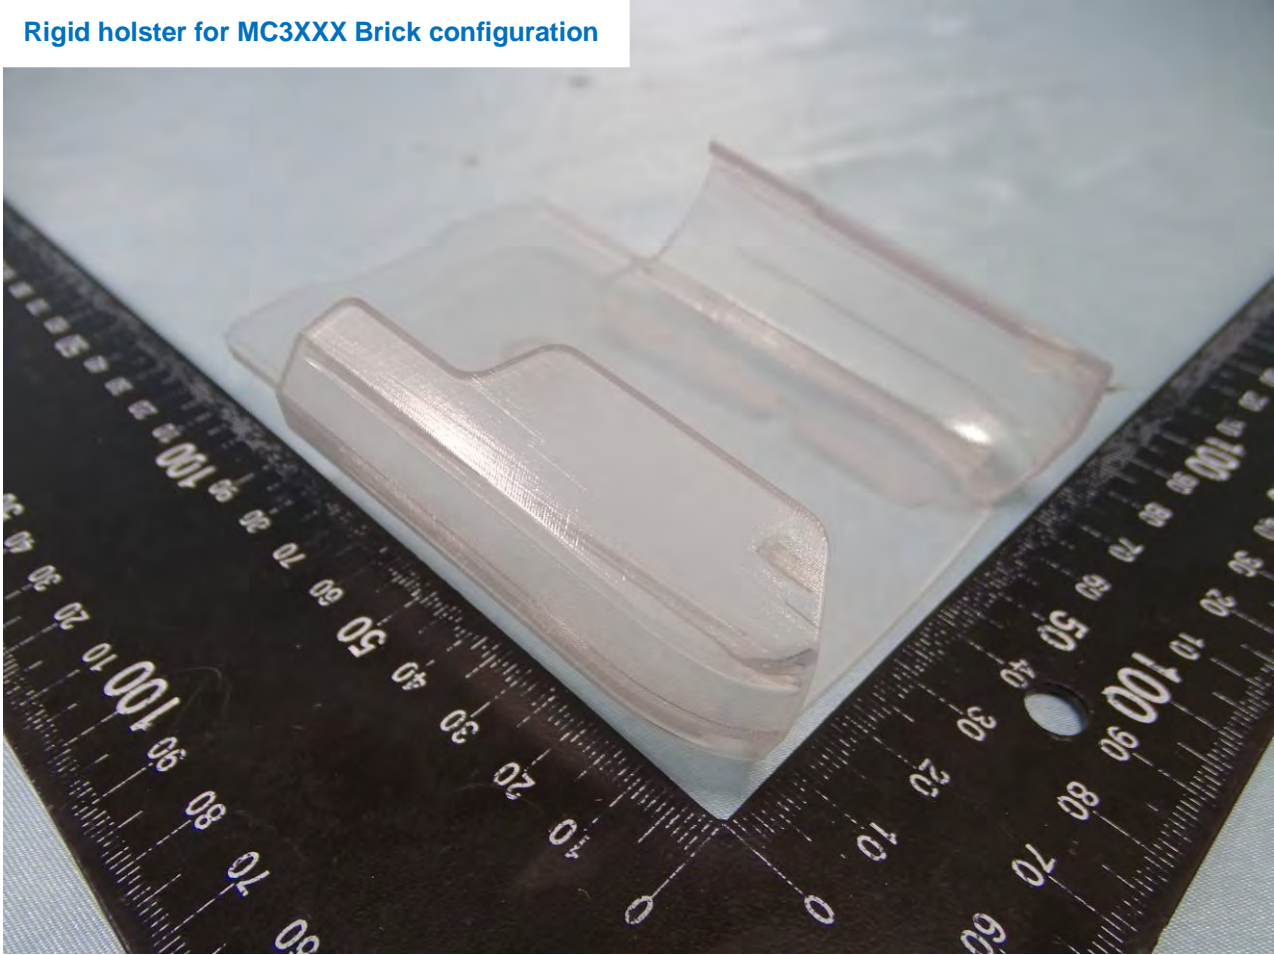

Brand Name: Zebra / Model Name: MC330L

Holster for MC3XXX Brick configuration

Brand Name: Zebra / Model Name: MC330L

Brand Name: Zebra / Model Name: MC330L

Rigid holster for MC3XXX Brick configuration

Brand Name: Zebra / Model Name: MC330L