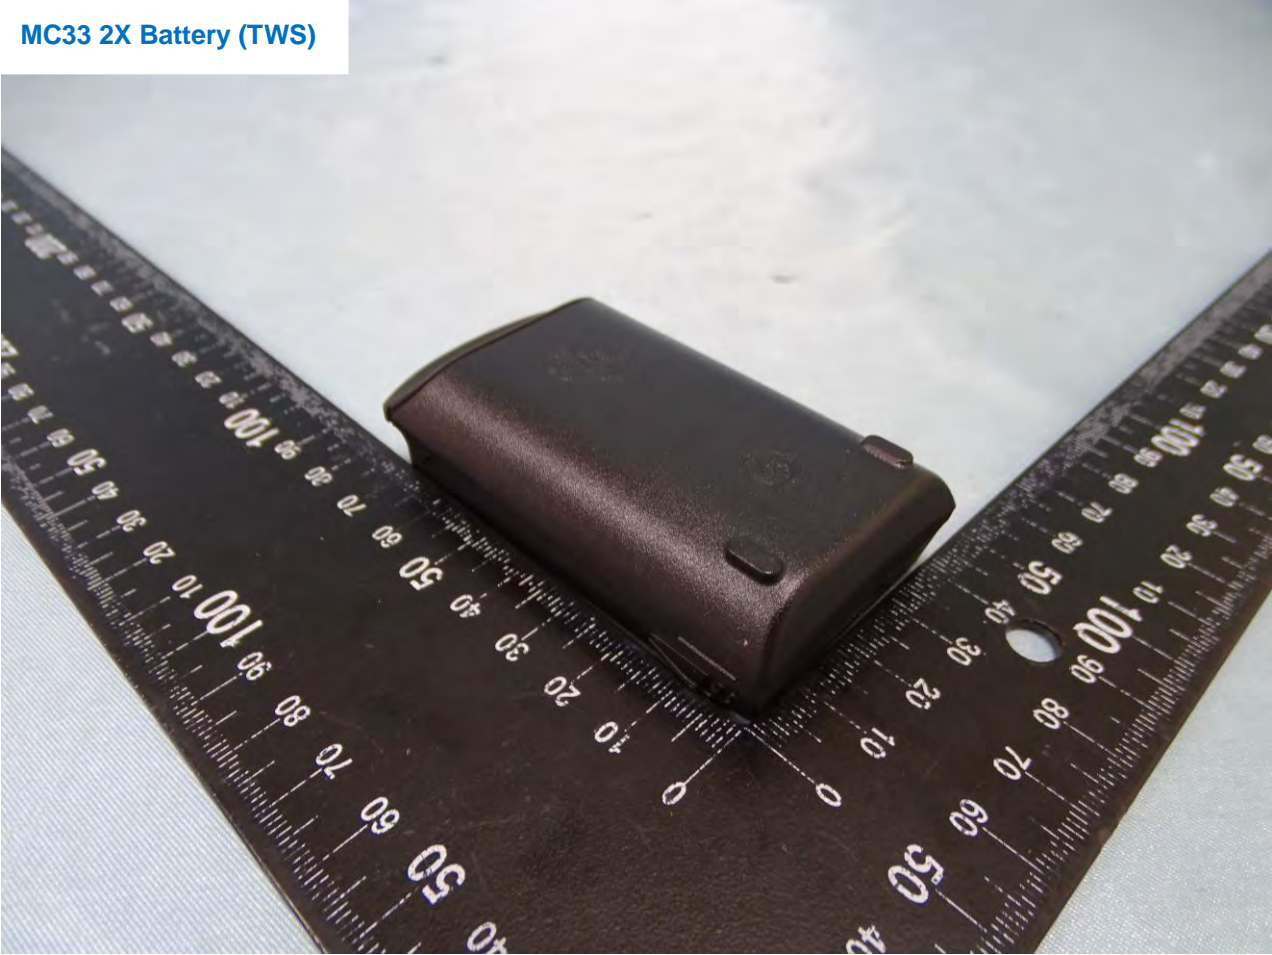

Brand Name: Zebra / Model Name: MC330L

MC33 2X Battery (Inventus)

Brand Name: Zebra / Model Name: MC330L

Brand Name: Zebra / Model Name: MC330L

Brand Name: Zebra / Model Name: MC330L

MC33 2X Battery (TWS)

Brand Name: Zebra / Model Name: MC330L