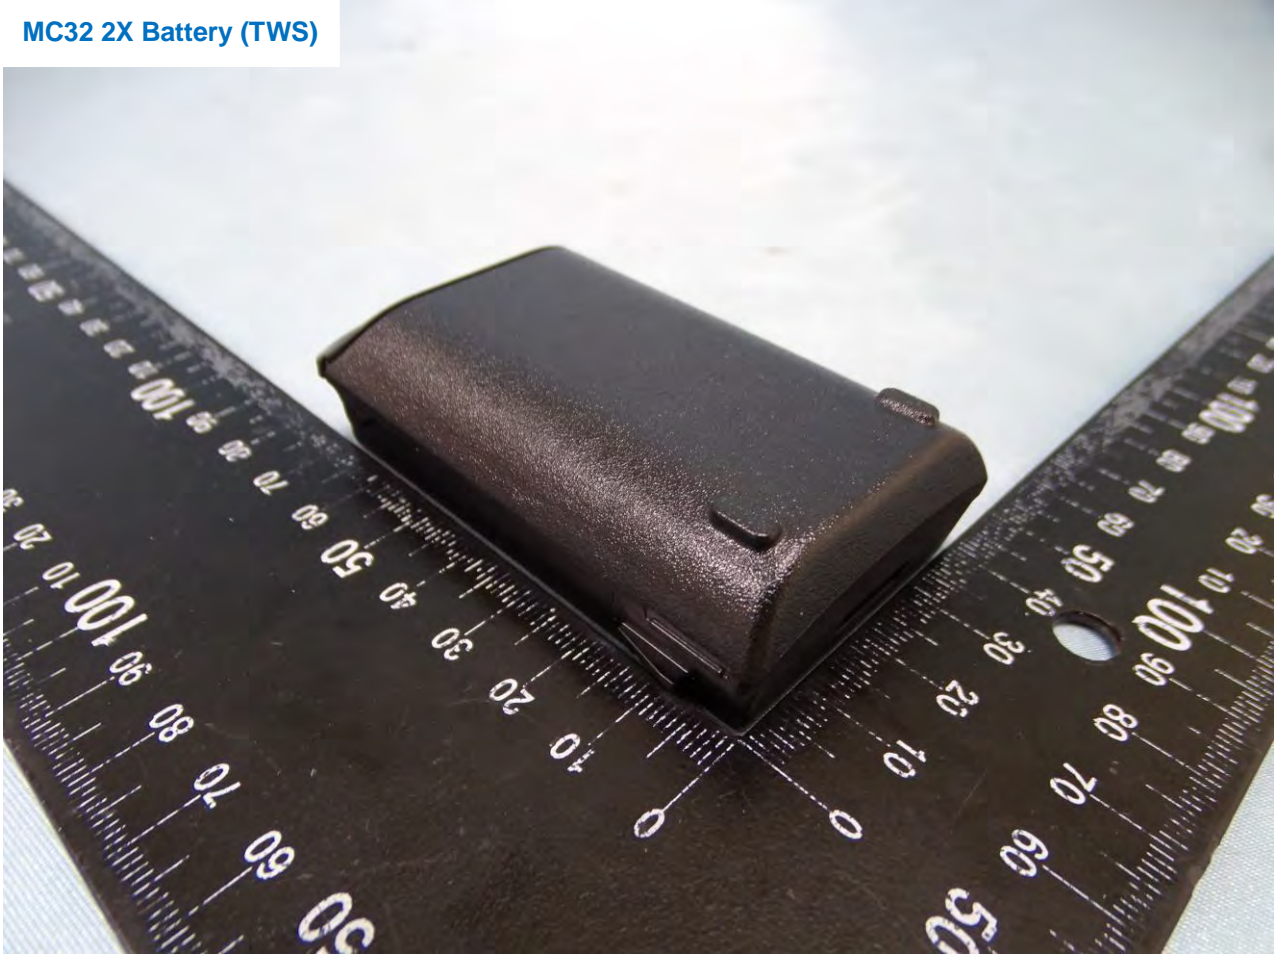

Brand Name: Zebra / Model Name: MC330L

MC32 2X Battery (TWS)