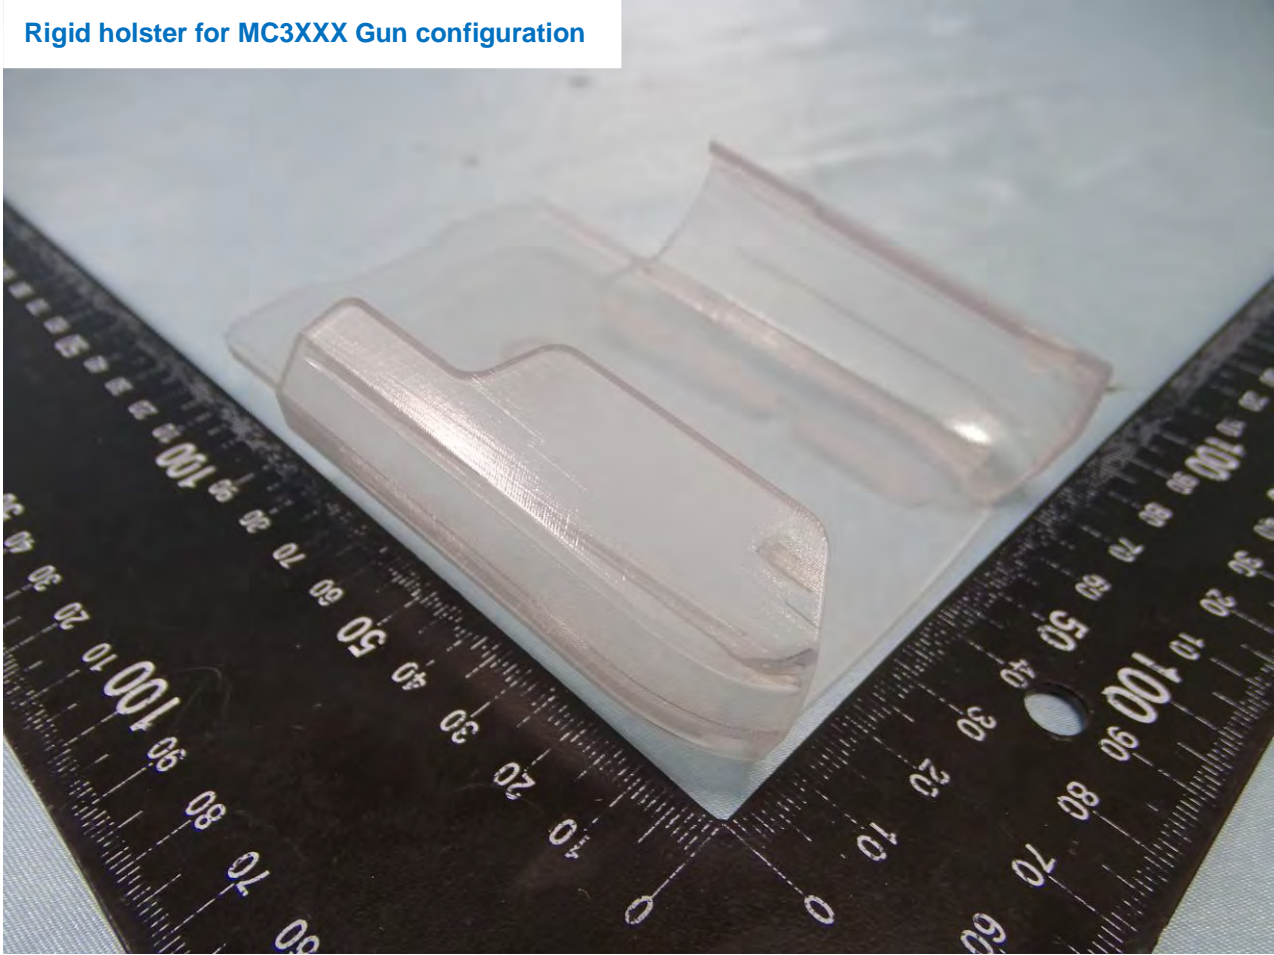

U Cable

Brand Name: Zebra / Model Name: MC330L

Holster for MC3XXX Gun configuration

Brand Name: Zebra / Model Name: MC330L

Brand Name: Zebra / Model Name: MC330L

Rigid holster for MC3XXX Gun configuration

Brand Name: Zebra / Model Name: MC330L