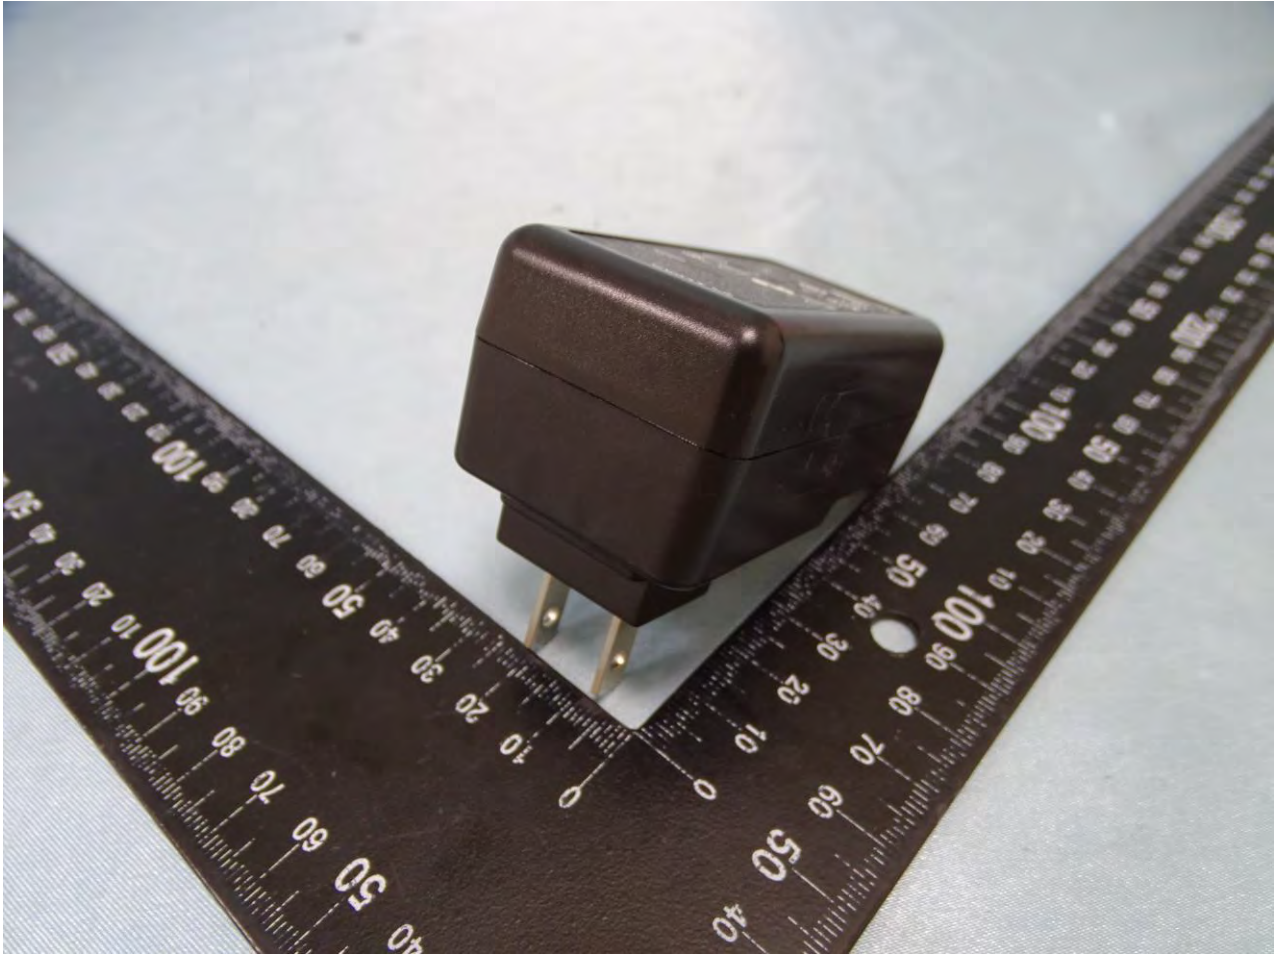

Brand Name: Zebra / Model Name: MC330L