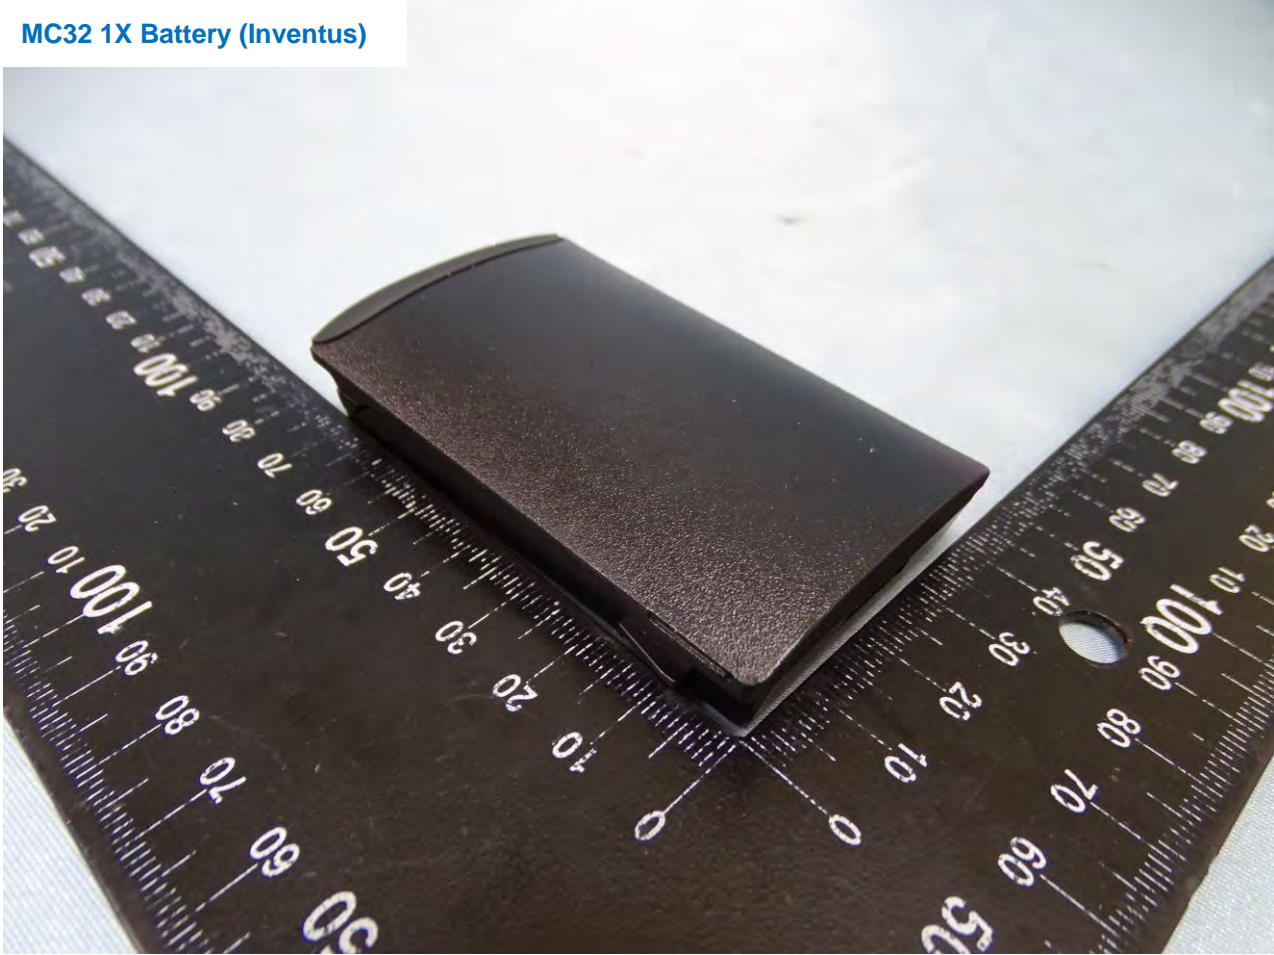

Brand Name: Zebra / Model Name: MC330L

MC32 1X Battery (Inventus)