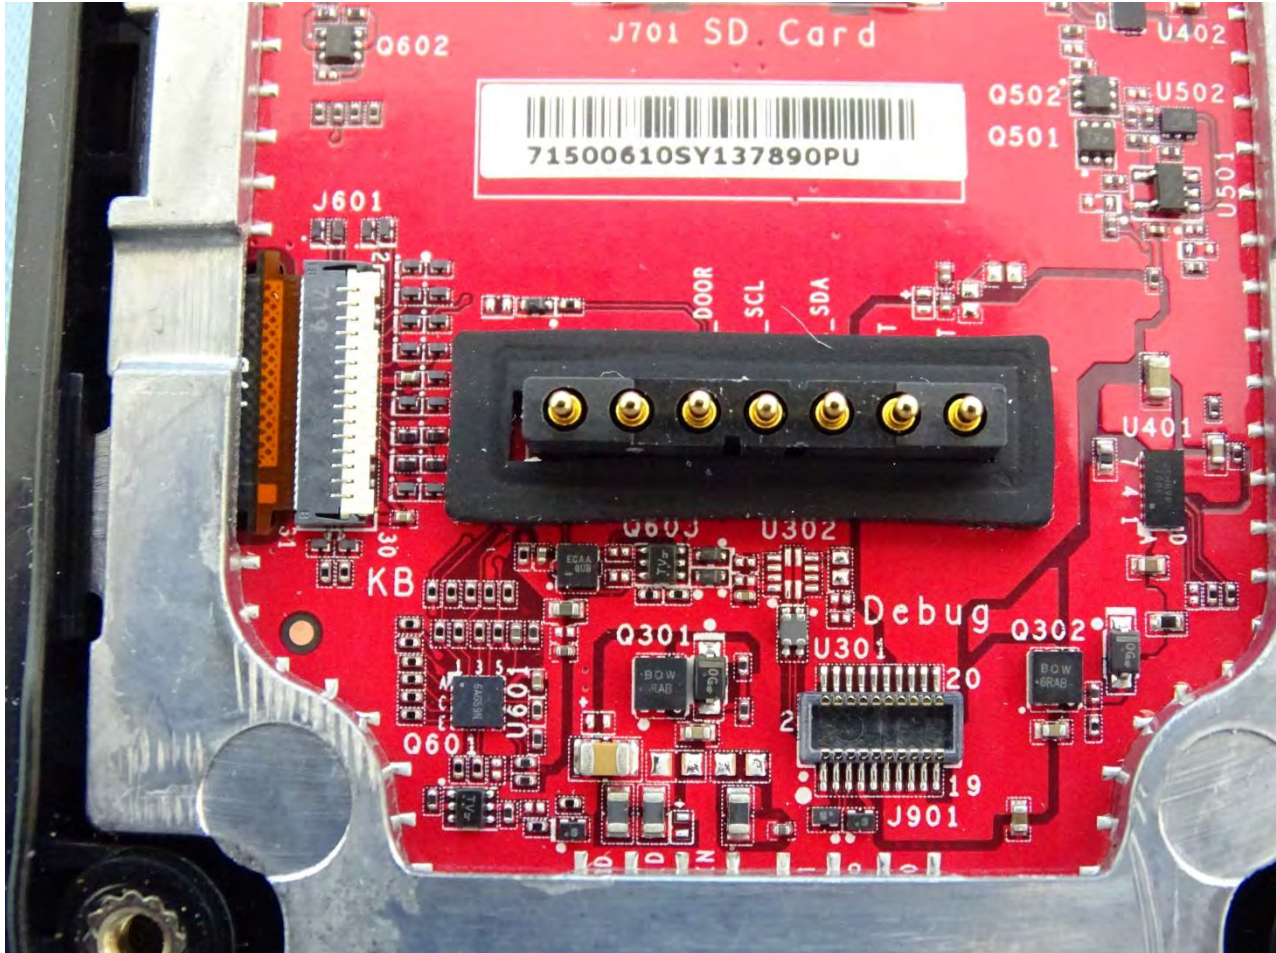

Brand Name: Zebra / Model Name: MC330K

Brand Name: Zebra / Model Name: MC330K

Brand Name: Zebra / Model Name: MC330K

Brand Name: Zebra / Model Name: MC330K

Brand Name: Zebra / Model Name: MC330K

Brand Name: Zebra / Model Name: MC330K

Brand Name: Zebra / Model Name: MC330K

Brand Name: Zebra / Model Name: MC330K

Brand Name: Zebra / Model Name: MC330K

WLAN Main & Bluetooth Antenna for SKU 11

Brand Name: Zebra / Model Name: MC330K

Brand Name: Zebra / Model Name: MC330K