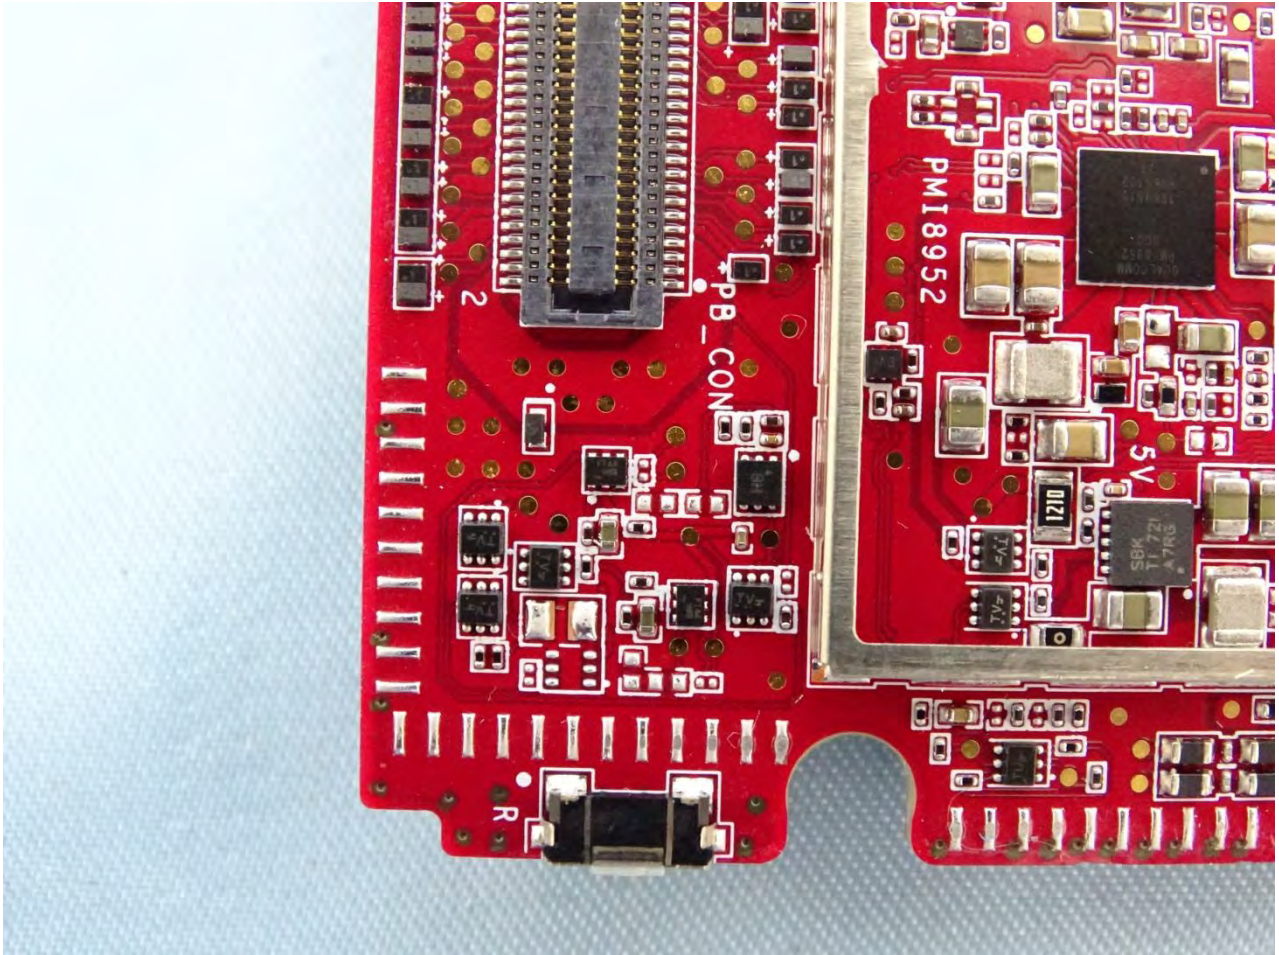

Brand Name: Zebra / Model Name: MC330K

Brand Name: Zebra / Model Name: MC330K

Brand Name: Zebra / Model Name: MC330K

Brand Name: Zebra / Model Name: MC330K

Brand Name: Zebra / Model Name: MC330K

Brand Name: Zebra / Model Name: MC330K

Brand Name: Zebra / Model Name: MC330K

Brand Name: Zebra / Model Name: MC330K

Brand Name: Zebra / Model Name: MC330K

WLAN Main & Bluetooth Antenna for SKU 11

Brand Name: Zebra / Model Name: MC330K

Brand Name: Zebra / Model Name: MC330K