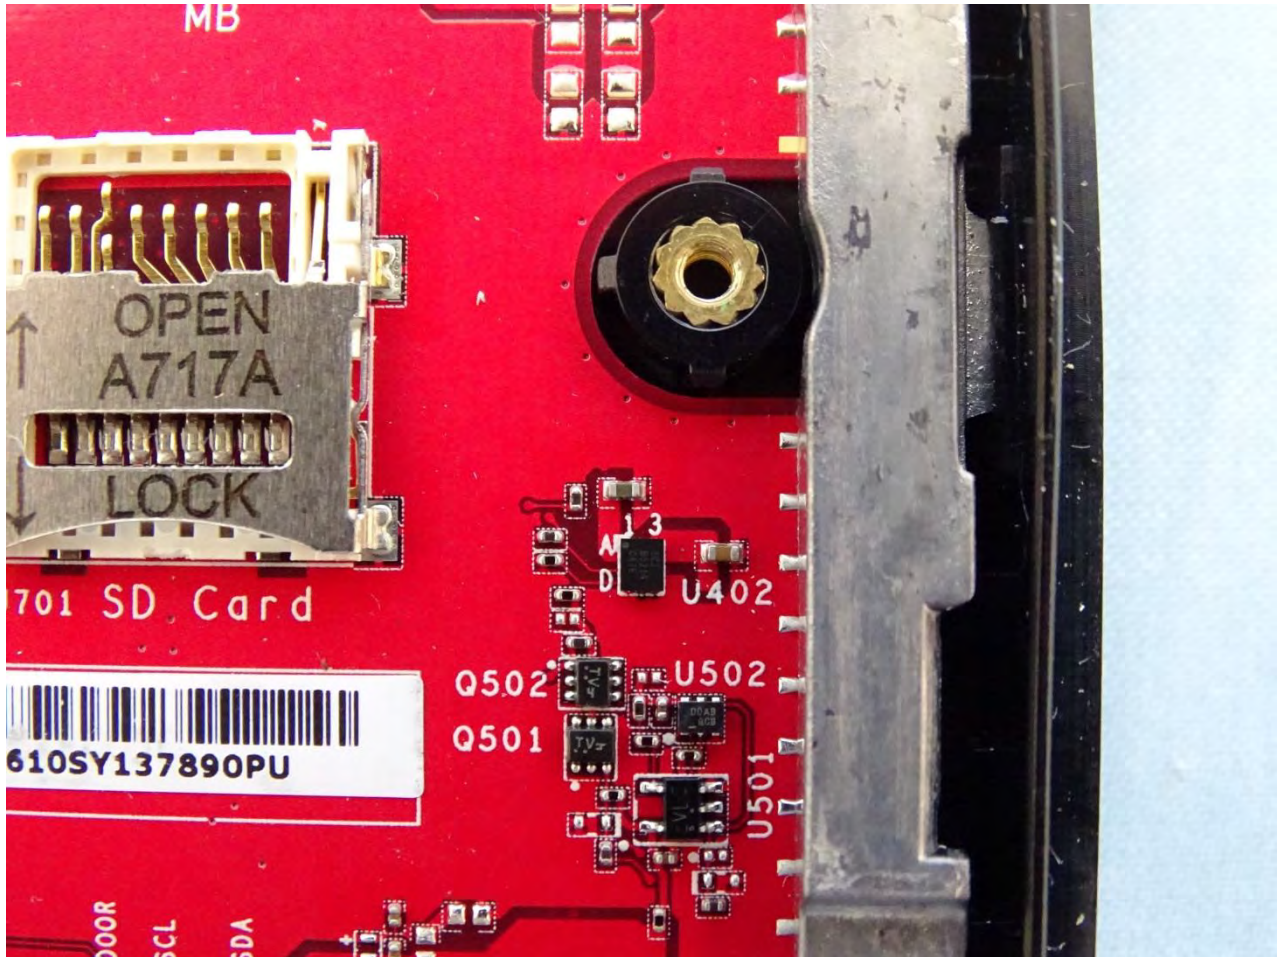

Brand Name: Zebra / Model Name: MC330K

Brand Name: Zebra / Model Name: MC330K

Brand Name: Zebra / Model Name: MC330K

Brand Name: Zebra / Model Name: MC330K

Brand Name: Zebra / Model Name: MC330K

Brand Name: Zebra / Model Name: MC330K

Brand Name: Zebra / Model Name: MC330K

Brand Name: Zebra / Model Name: MC330K

Brand Name: Zebra / Model Name: MC330K

WLAN Main & Bluetooth Antenna for SKU 11

Brand Name: Zebra / Model Name: MC330K

Brand Name: Zebra / Model Name: MC330K