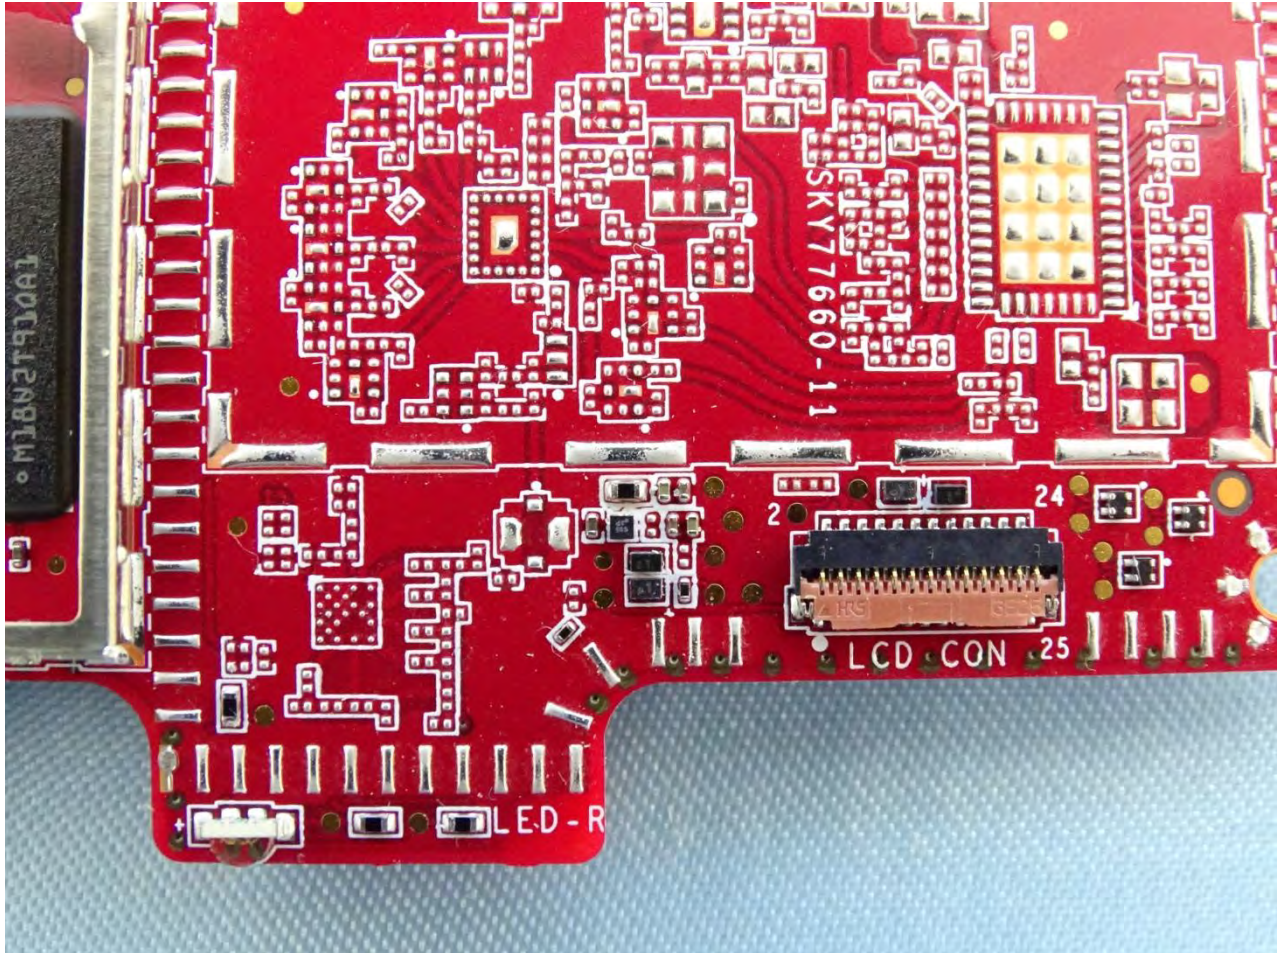

Brand Name: Zebra / Model Name: MC330K

Brand Name: Zebra / Model Name: MC330K

Brand Name: Zebra / Model Name: MC330K

Brand Name: Zebra / Model Name: MC330K

Brand Name: Zebra / Model Name: MC330K

Brand Name: Zebra / Model Name: MC330K

Brand Name: Zebra / Model Name: MC330K

Brand Name: Zebra / Model Name: MC330K

Brand Name: Zebra / Model Name: MC330K

WLAN Main & Bluetooth Antenna for SKU 11

Brand Name: Zebra / Model Name: MC330K

Brand Name: Zebra / Model Name: MC330K