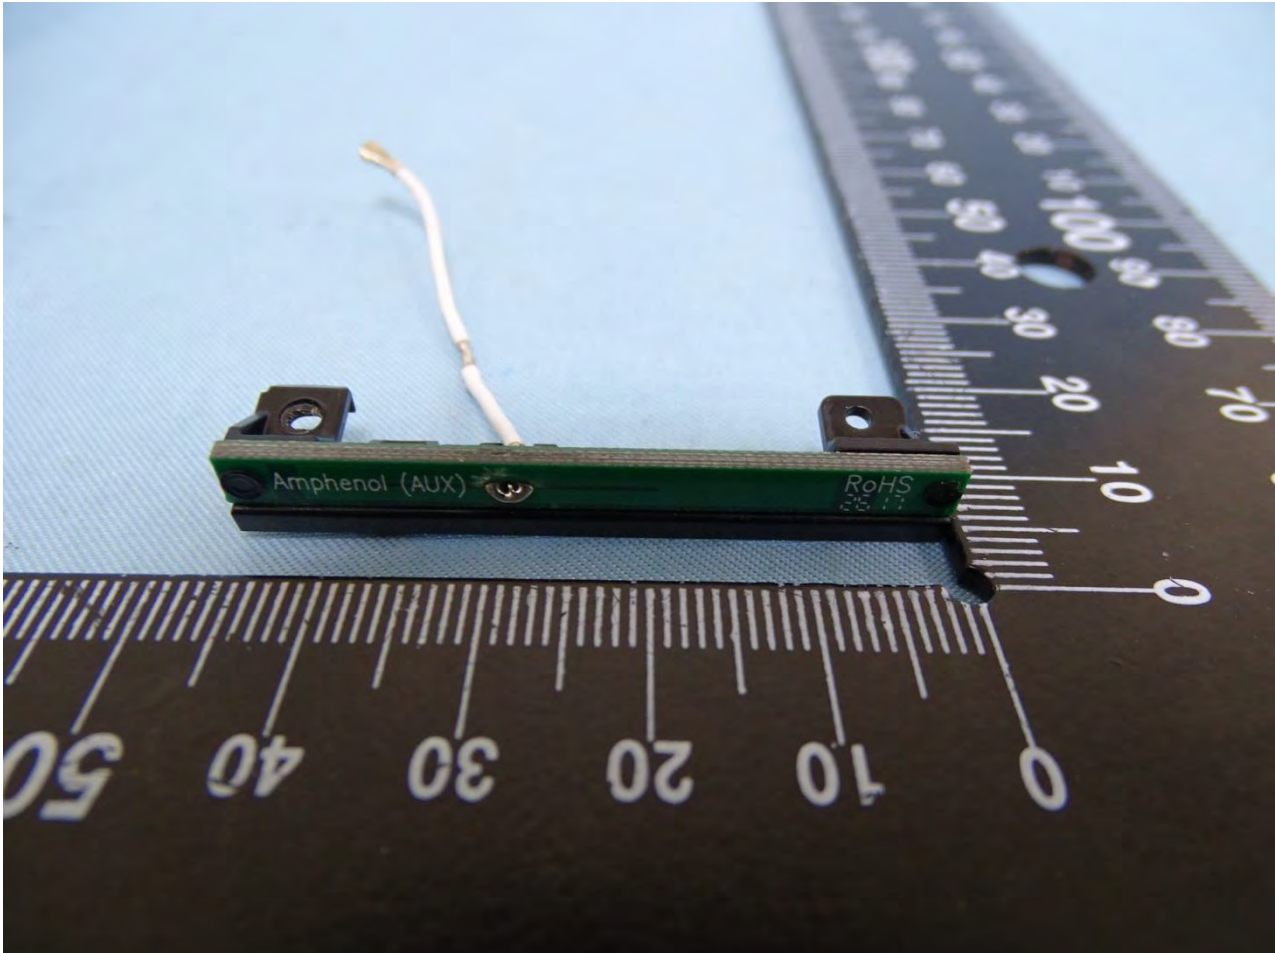

Brand Name: Zebra / Model Name: MC330K