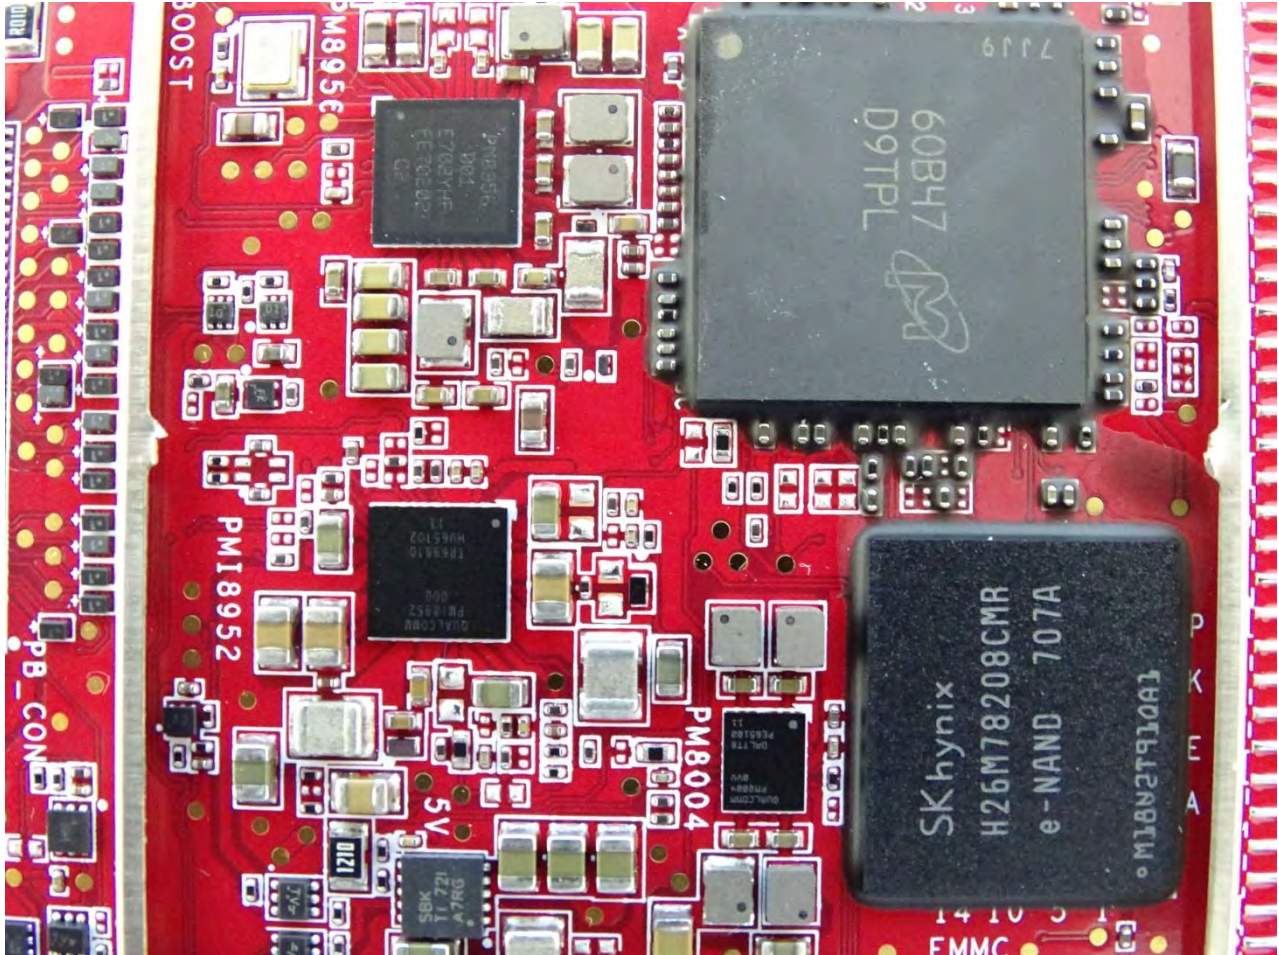

Brand Name: Zebra / Model Name: MC330K

Brand Name: Zebra / Model Name: MC330K

Brand Name: Zebra / Model Name: MC330K

Brand Name: Zebra / Model Name: MC330K

Brand Name: Zebra / Model Name: MC330K

Brand Name: Zebra / Model Name: MC330K

Brand Name: Zebra / Model Name: MC330K

Brand Name: Zebra / Model Name: MC330K

Brand Name: Zebra / Model Name: MC330K

WLAN Main & Bluetooth Antenna for SKU 11

Brand Name: Zebra / Model Name: MC330K

Brand Name: Zebra / Model Name: MC330K