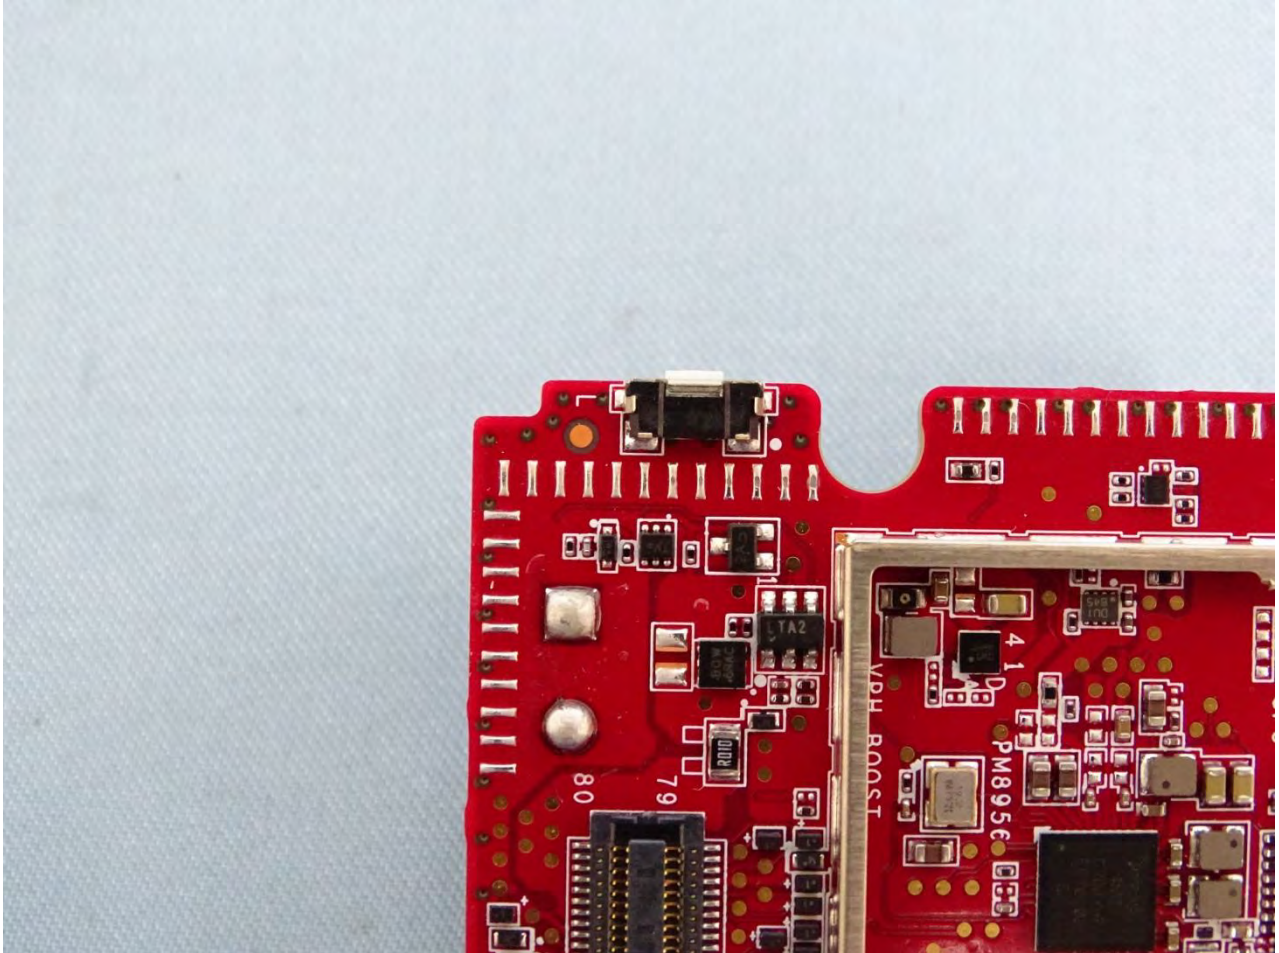

Brand Name: Zebra / Model Name: MC330K

Brand Name: Zebra / Model Name: MC330K

Brand Name: Zebra / Model Name: MC330K

Brand Name: Zebra / Model Name: MC330K

Brand Name: Zebra / Model Name: MC330K

Brand Name: Zebra / Model Name: MC330K

Brand Name: Zebra / Model Name: MC330K

Brand Name: Zebra / Model Name: MC330K

Brand Name: Zebra / Model Name: MC330K

WLAN Main & Bluetooth Antenna for SKU 11

Brand Name: Zebra / Model Name: MC330K

Brand Name: Zebra / Model Name: MC330K