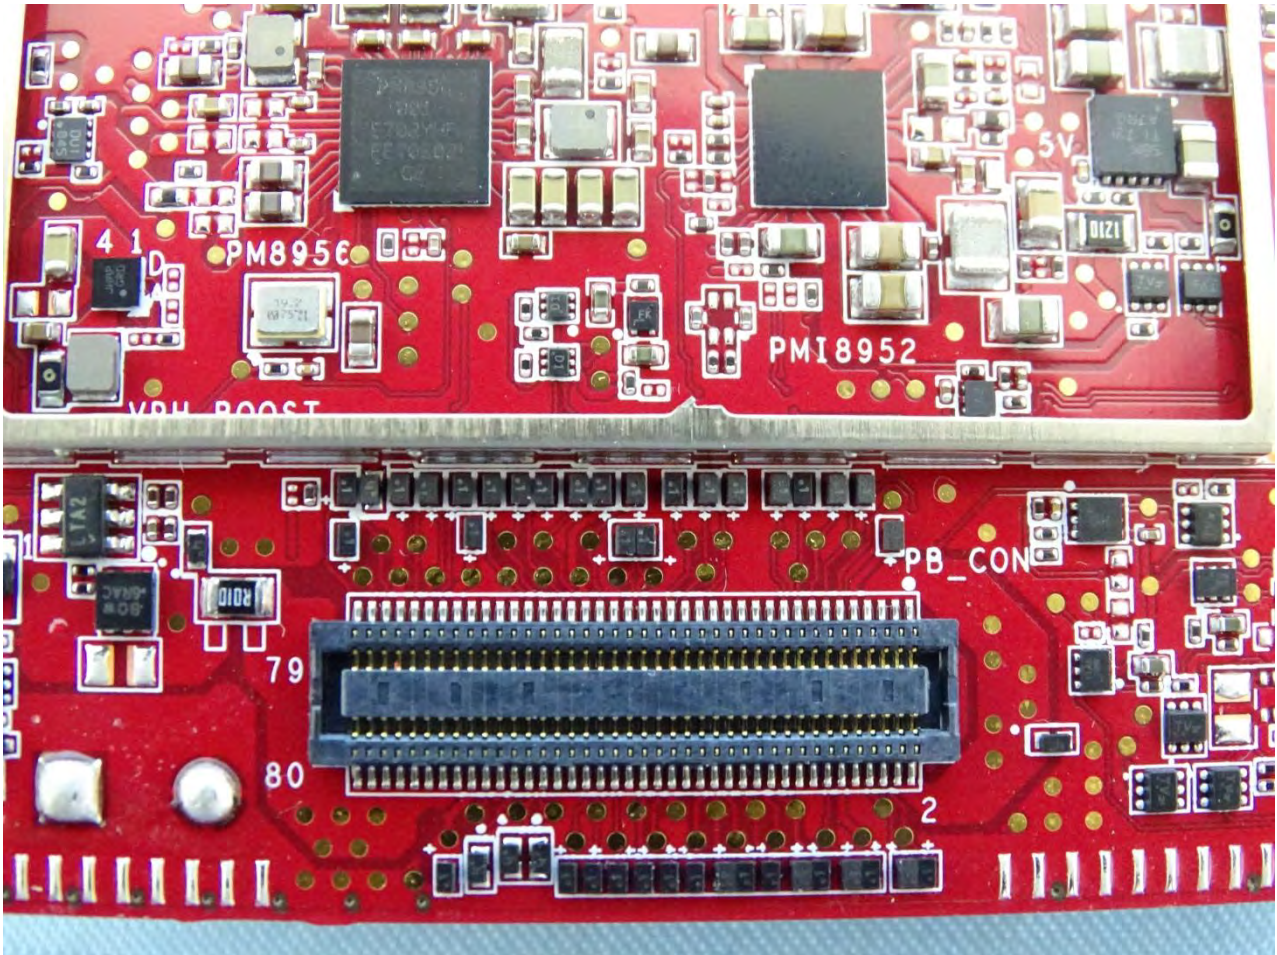

Brand Name: Zebra / Model Name: MC330K

Brand Name: Zebra / Model Name: MC330K

Brand Name: Zebra / Model Name: MC330K

Brand Name: Zebra / Model Name: MC330K

Brand Name: Zebra / Model Name: MC330K

Brand Name: Zebra / Model Name: MC330K

Brand Name: Zebra / Model Name: MC330K

Brand Name: Zebra / Model Name: MC330K

Brand Name: Zebra / Model Name: MC330K

WLAN Main & Bluetooth Antenna for SKU 11

Brand Name: Zebra / Model Name: MC330K

Brand Name: Zebra / Model Name: MC330K