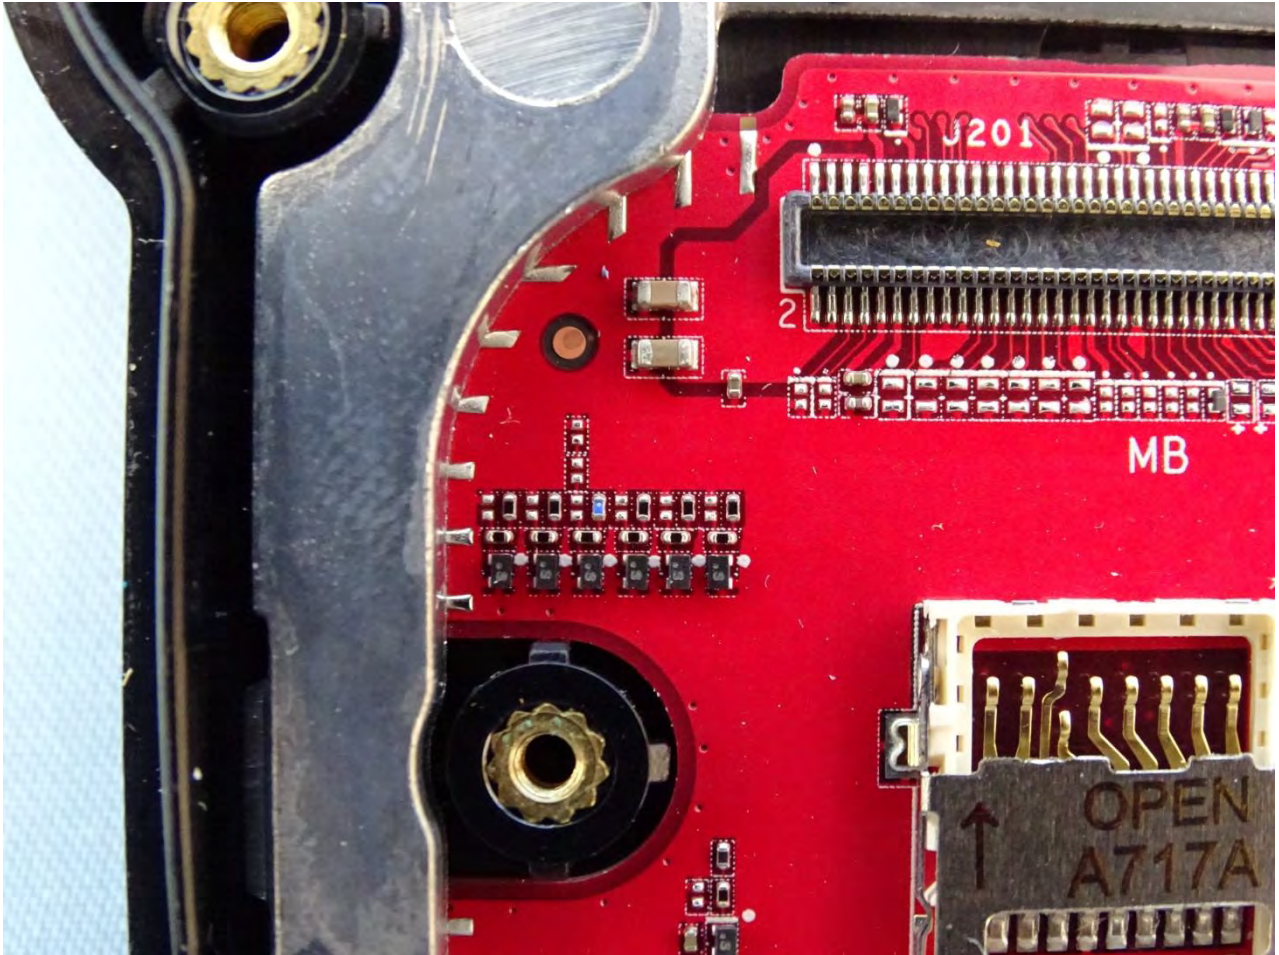

Brand Name: Zebra / Model Name: MC330K

Brand Name: Zebra / Model Name: MC330K

Brand Name: Zebra / Model Name: MC330K

Brand Name: Zebra / Model Name: MC330K

Brand Name: Zebra / Model Name: MC330K

Brand Name: Zebra / Model Name: MC330K

Brand Name: Zebra / Model Name: MC330K

Brand Name: Zebra / Model Name: MC330K

Brand Name: Zebra / Model Name: MC330K

WLAN Main & Bluetooth Antenna for SKU 11

Brand Name: Zebra / Model Name: MC330K

Brand Name: Zebra / Model Name: MC330K