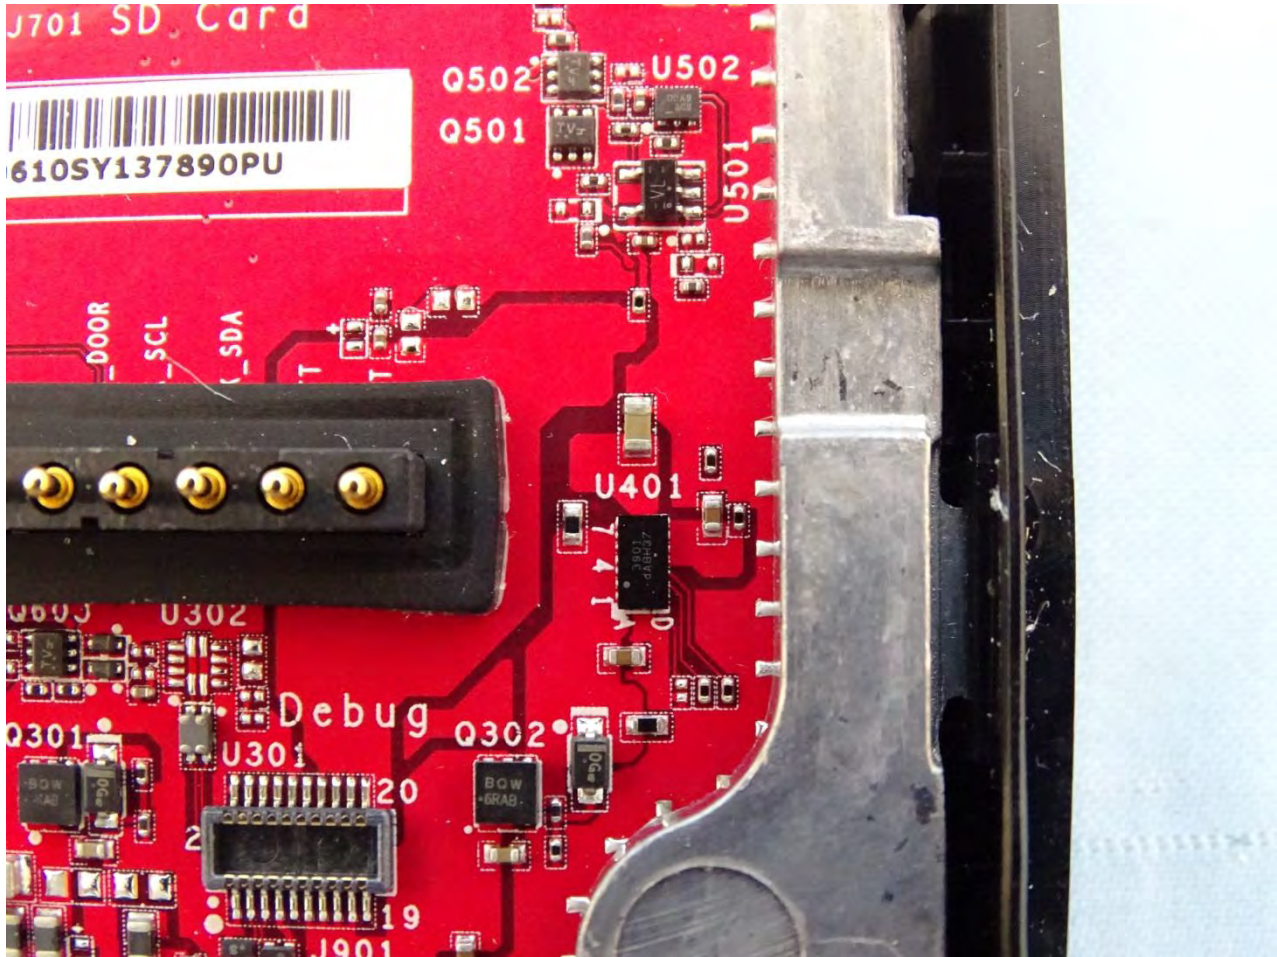

Brand Name: Zebra / Model Name: MC330K

Brand Name: Zebra / Model Name: MC330K

Brand Name: Zebra / Model Name: MC330K

Brand Name: Zebra / Model Name: MC330K

Brand Name: Zebra / Model Name: MC330K

Brand Name: Zebra / Model Name: MC330K

Brand Name: Zebra / Model Name: MC330K

Brand Name: Zebra / Model Name: MC330K

Brand Name: Zebra / Model Name: MC330K

WLAN Main & Bluetooth Antenna for SKU 11

Brand Name: Zebra / Model Name: MC330K

Brand Name: Zebra / Model Name: MC330K