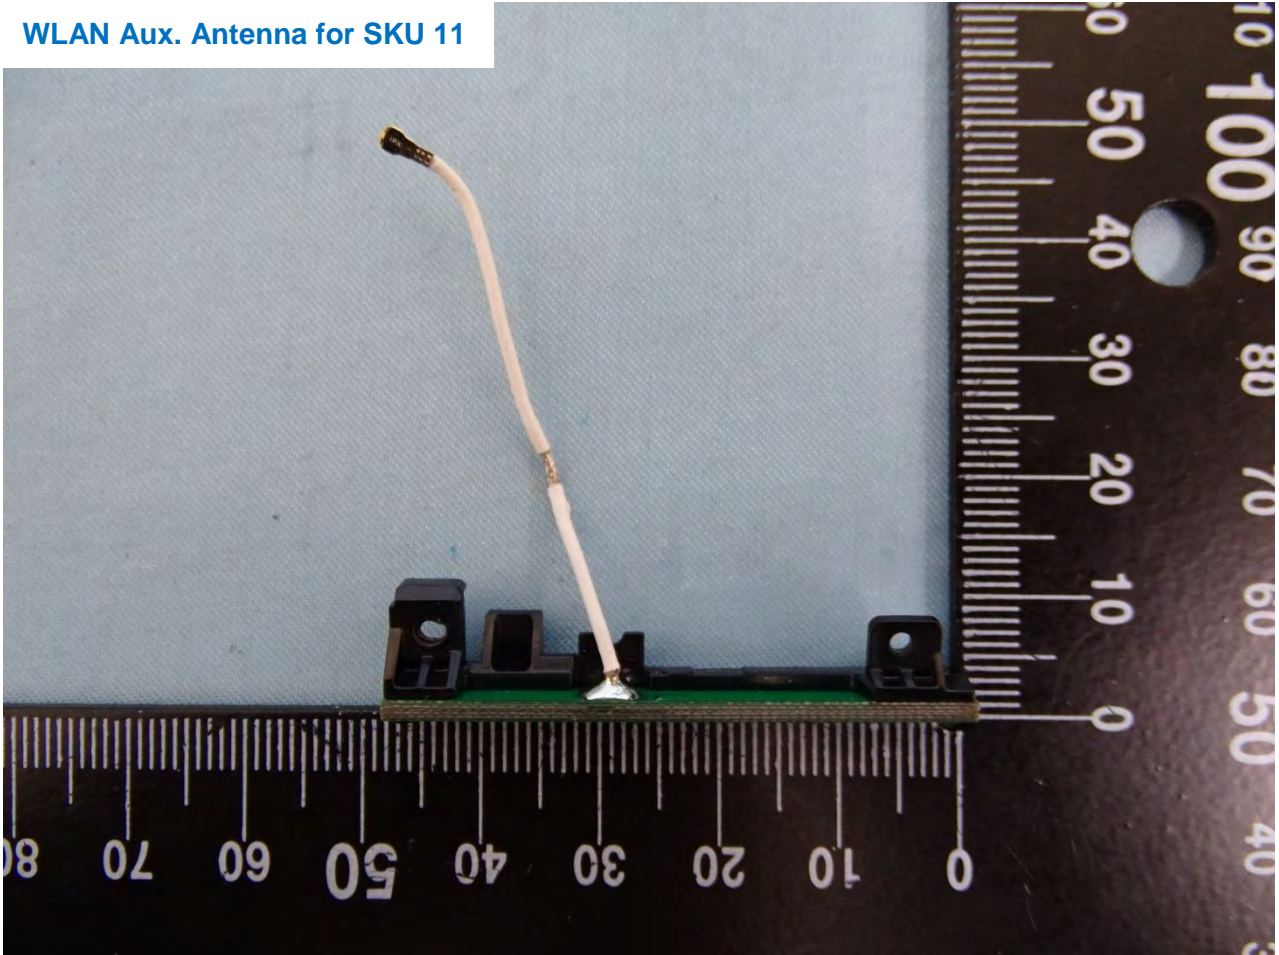

Brand Name: Zebra / Model Name: MC330K

WLAN Aux. Antenna for SKU 11