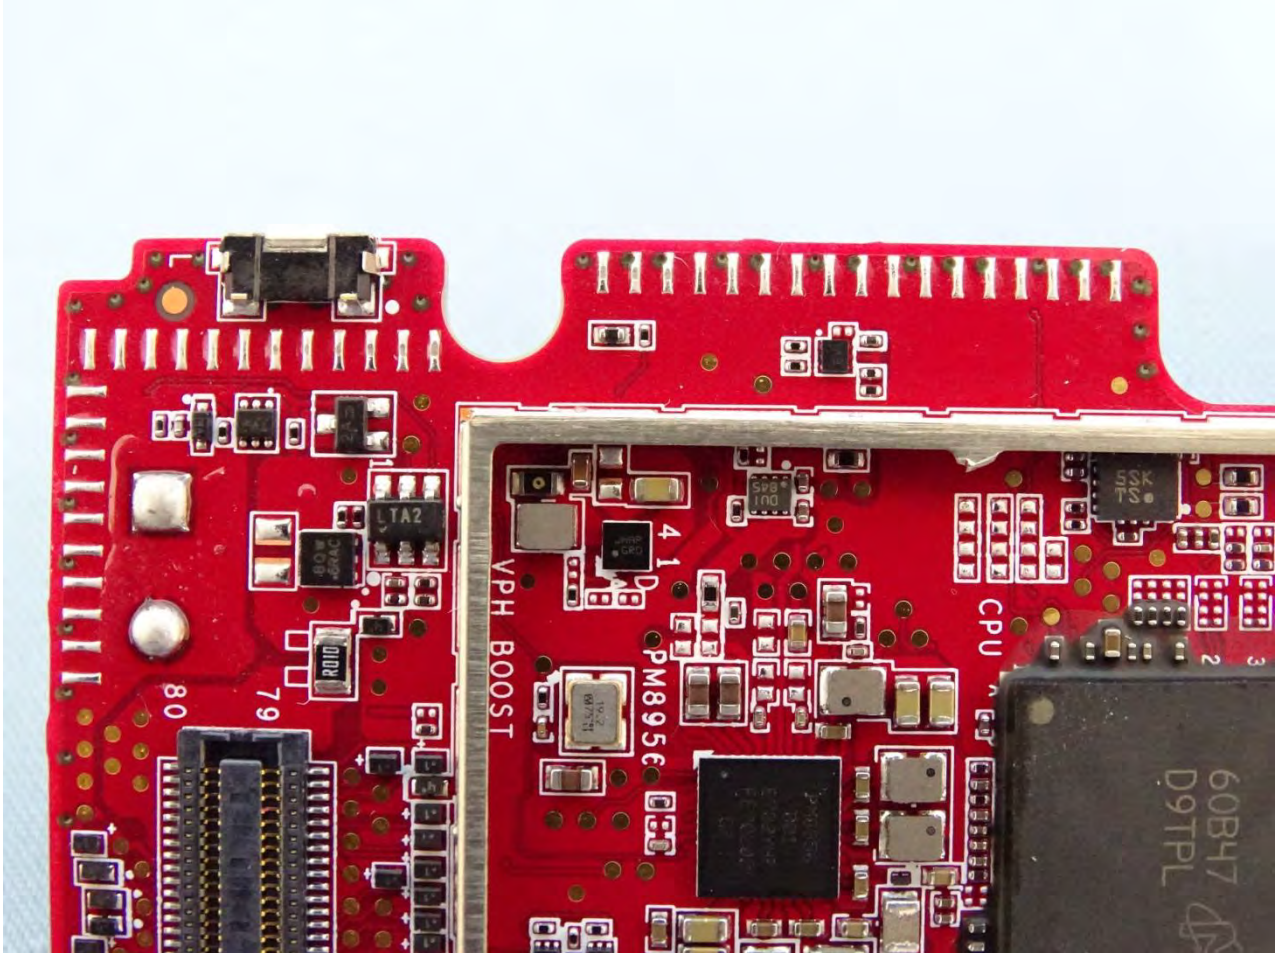

Brand Name: Zebra / Model Name: MC330K

Brand Name: Zebra / Model Name: MC330K

Brand Name: Zebra / Model Name: MC330K

Brand Name: Zebra / Model Name: MC330K

Brand Name: Zebra / Model Name: MC330K

Brand Name: Zebra / Model Name: MC330K

Brand Name: Zebra / Model Name: MC330K

Brand Name: Zebra / Model Name: MC330K

Brand Name: Zebra / Model Name: MC330K

WLAN Main & Bluetooth Antenna for SKU 11

Brand Name: Zebra / Model Name: MC330K

Brand Name: Zebra / Model Name: MC330K