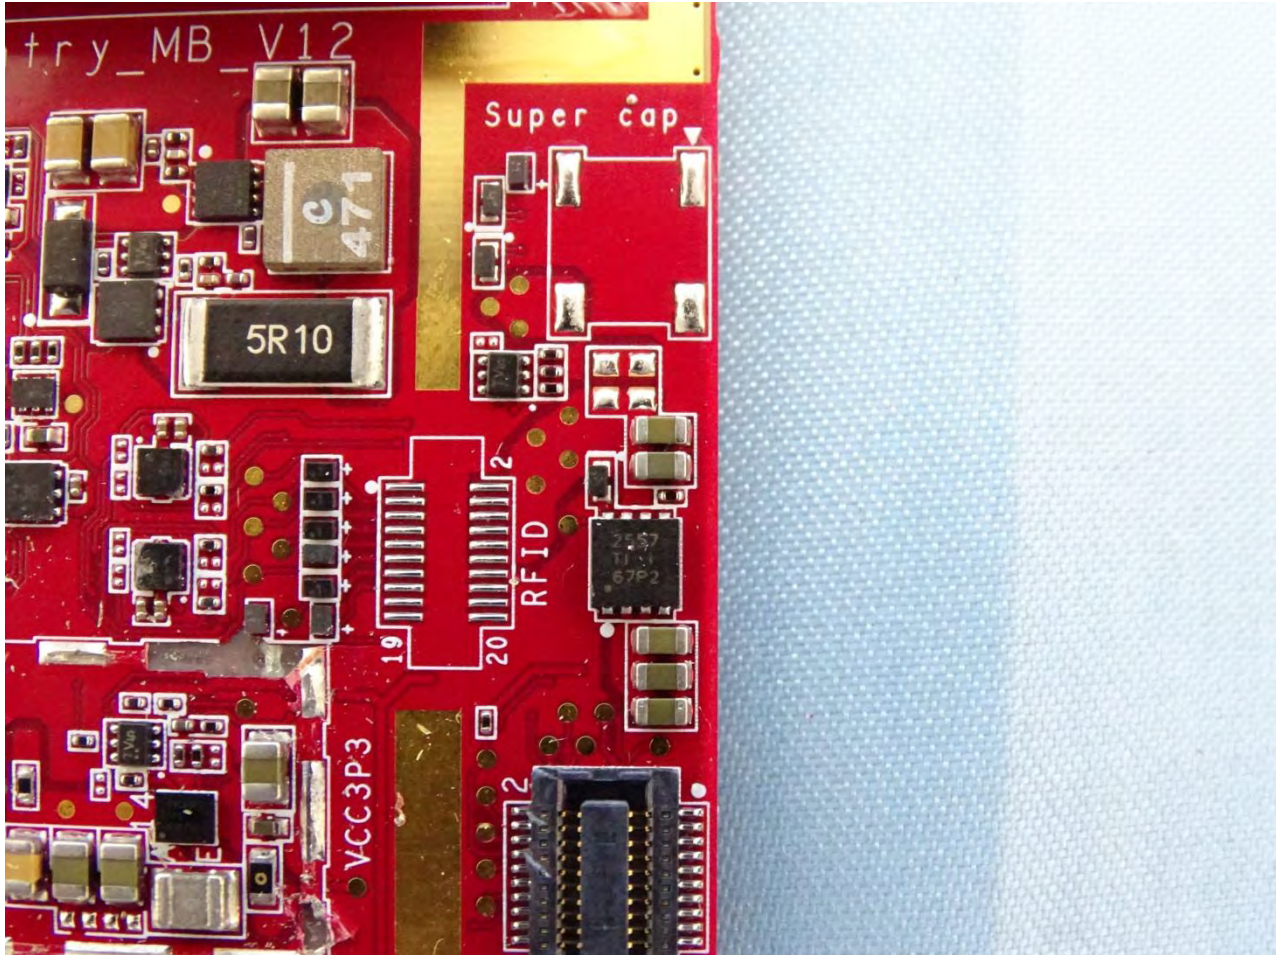

Brand Name: Zebra / Model Name: MC330K

Brand Name: Zebra / Model Name: MC330K

Brand Name: Zebra / Model Name: MC330K

Brand Name: Zebra / Model Name: MC330K

Brand Name: Zebra / Model Name: MC330K

Brand Name: Zebra / Model Name: MC330K

Brand Name: Zebra / Model Name: MC330K

Brand Name: Zebra / Model Name: MC330K

Brand Name: Zebra / Model Name: MC330K

WLAN Main & Bluetooth Antenna for SKU 11

Brand Name: Zebra / Model Name: MC330K

Brand Name: Zebra / Model Name: MC330K