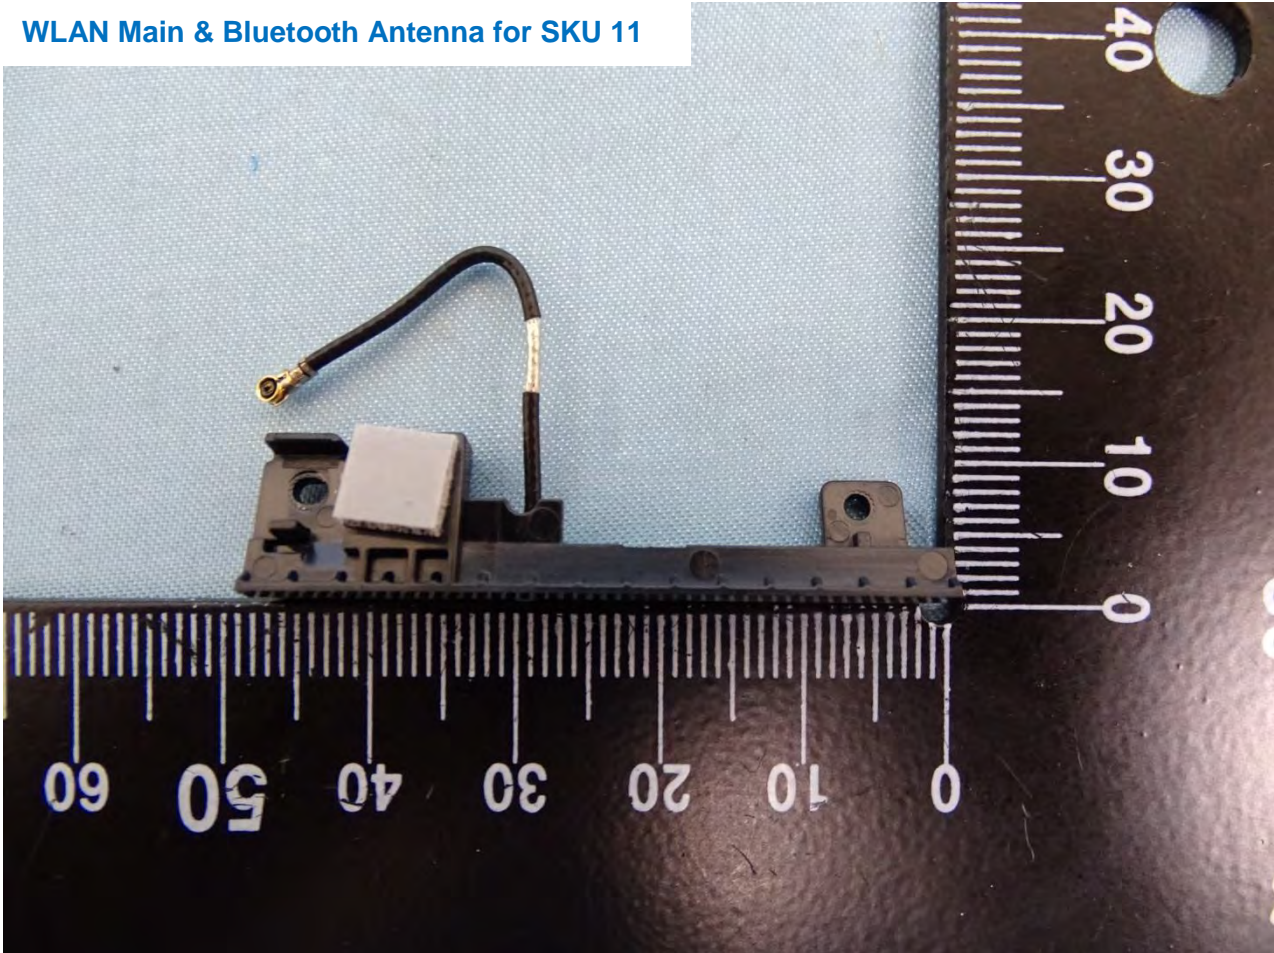

Brand Name: Zebra / Model Name: MC330K

Brand Name: Zebra / Model Name: MC330K

Brand Name: Zebra / Model Name: MC330K

WLAN Main & Bluetooth Antenna for SKU 11

Brand Name: Zebra / Model Name: MC330K

Brand Name: Zebra / Model Name: MC330K