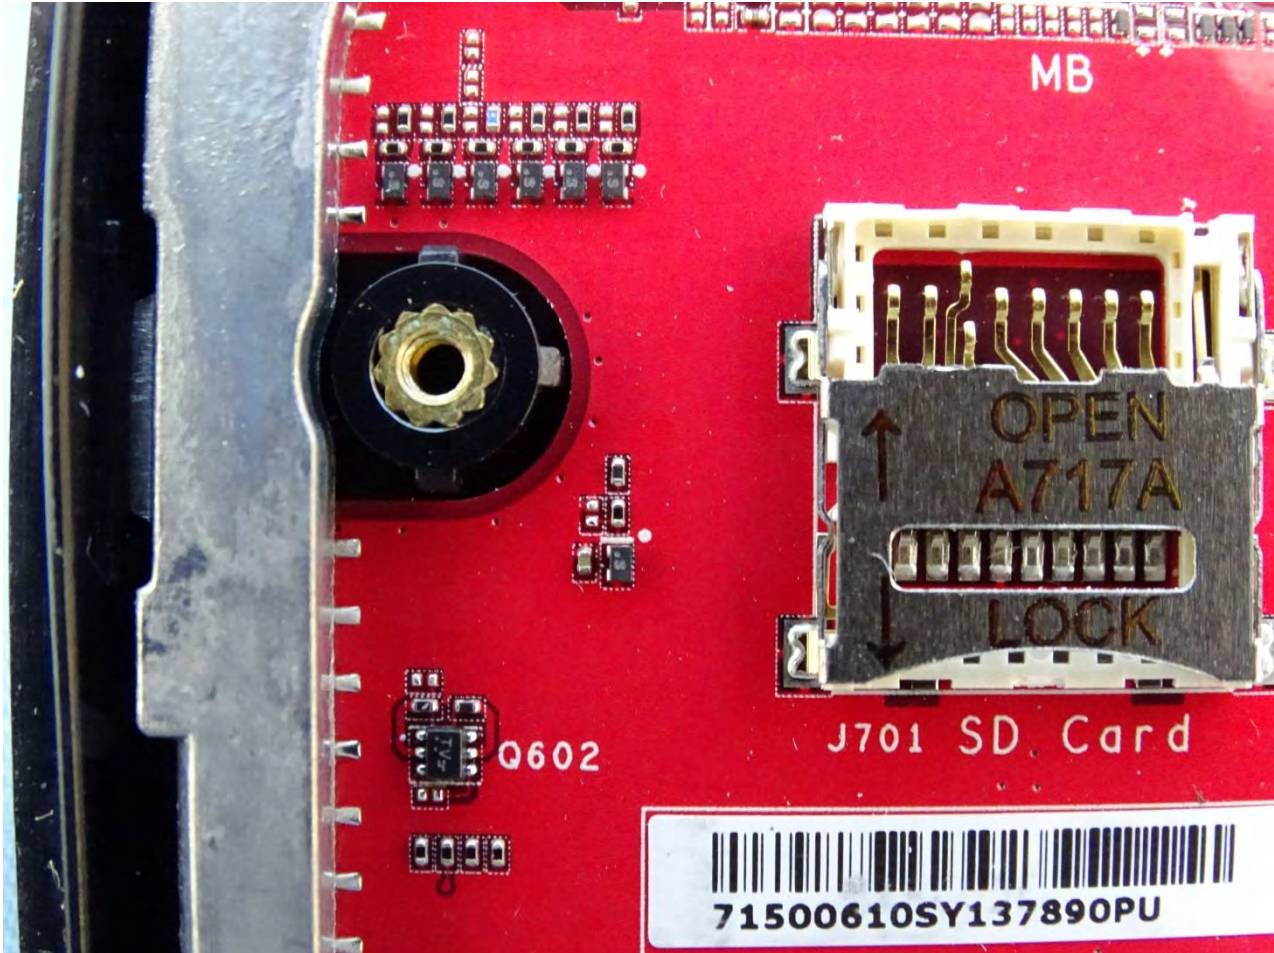

Brand Name: Zebra / Model Name: MC330K

Brand Name: Zebra / Model Name: MC330K

Brand Name: Zebra / Model Name: MC330K

Brand Name: Zebra / Model Name: MC330K

Brand Name: Zebra / Model Name: MC330K

Brand Name: Zebra / Model Name: MC330K

Brand Name: Zebra / Model Name: MC330K

Brand Name: Zebra / Model Name: MC330K

Brand Name: Zebra / Model Name: MC330K

WLAN Main & Bluetooth Antenna for SKU 11

Brand Name: Zebra / Model Name: MC330K

Brand Name: Zebra / Model Name: MC330K