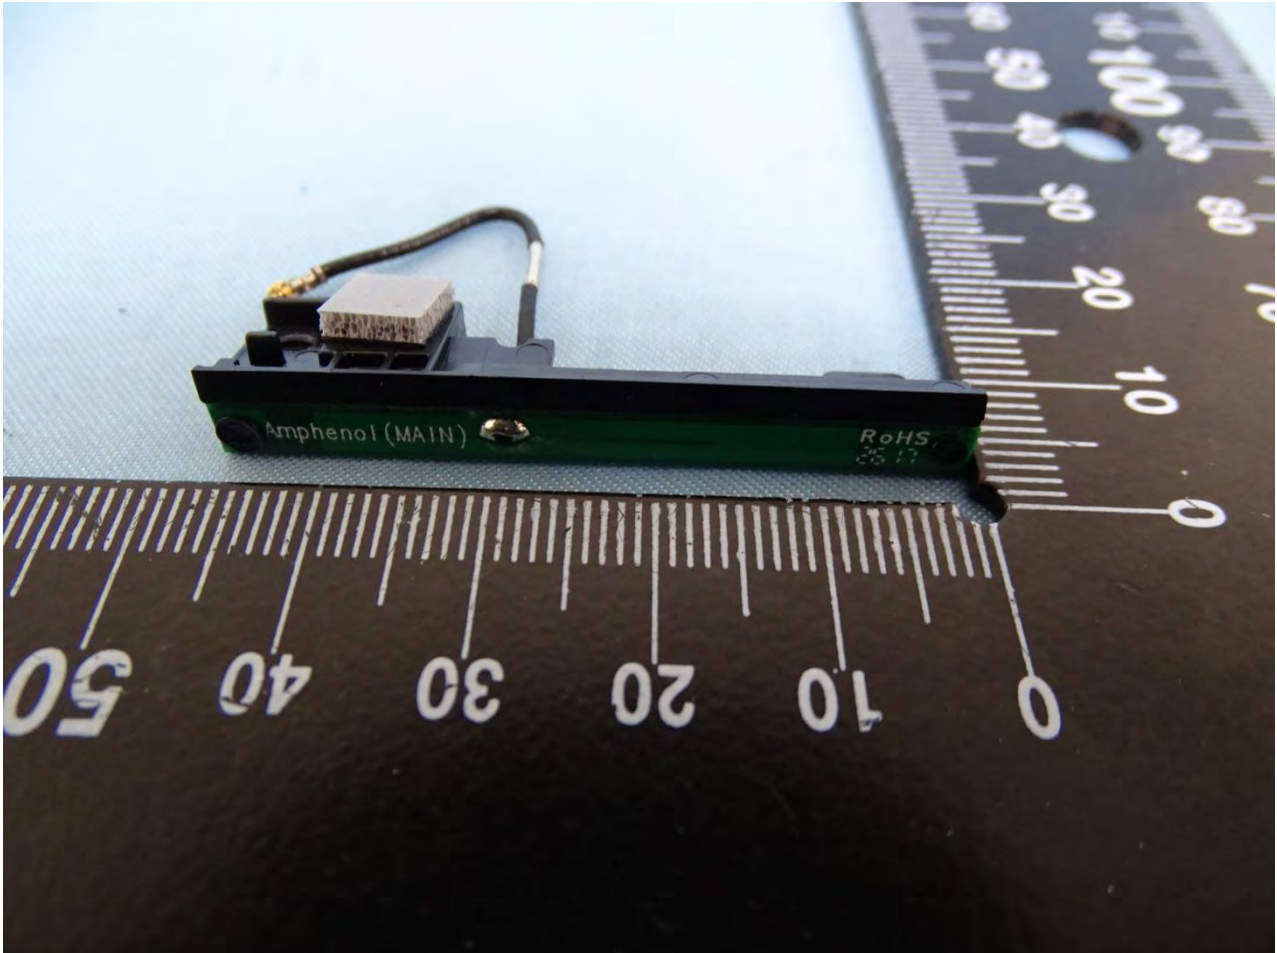

Brand Name: Zebra / Model Name: MC330K

Brand Name: Zebra / Model Name: MC330K

Brand Name: Zebra / Model Name: MC330K

WLAN Main & Bluetooth Antenna for SKU 11

Brand Name: Zebra / Model Name: MC330K

Brand Name: Zebra / Model Name: MC330K