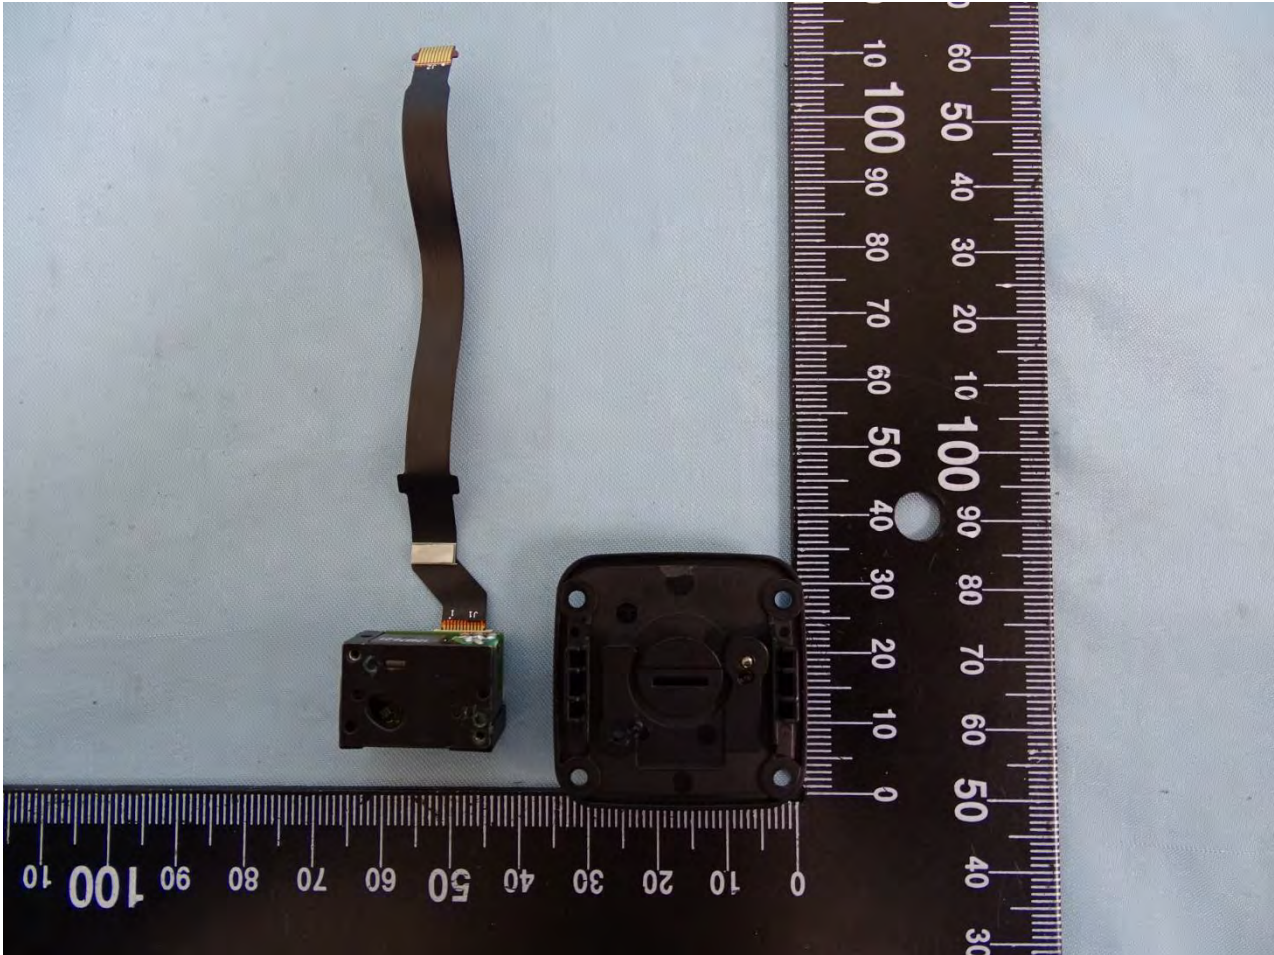

3. Internal Photograph of EUT

Brand Name: Zebra / Model Name: MC330K

SKU 11

Brand Name: Zebra / Model Name: MC330K

SKU 11

Brand Name: Zebra / Model Name: MC330K

Brand Name: Zebra / Model Name: MC330K

Brand Name: Zebra / Model Name: MC330K

Brand Name: Zebra / Model Name: MC330K

Brand Name: Zebra / Model Name: MC330K

Brand Name: Zebra / Model Name: MC330K

Brand Name: Zebra / Model Name: MC330K

Brand Name: Zebra / Model Name: MC330K

Brand Name: Zebra / Model Name: MC330K