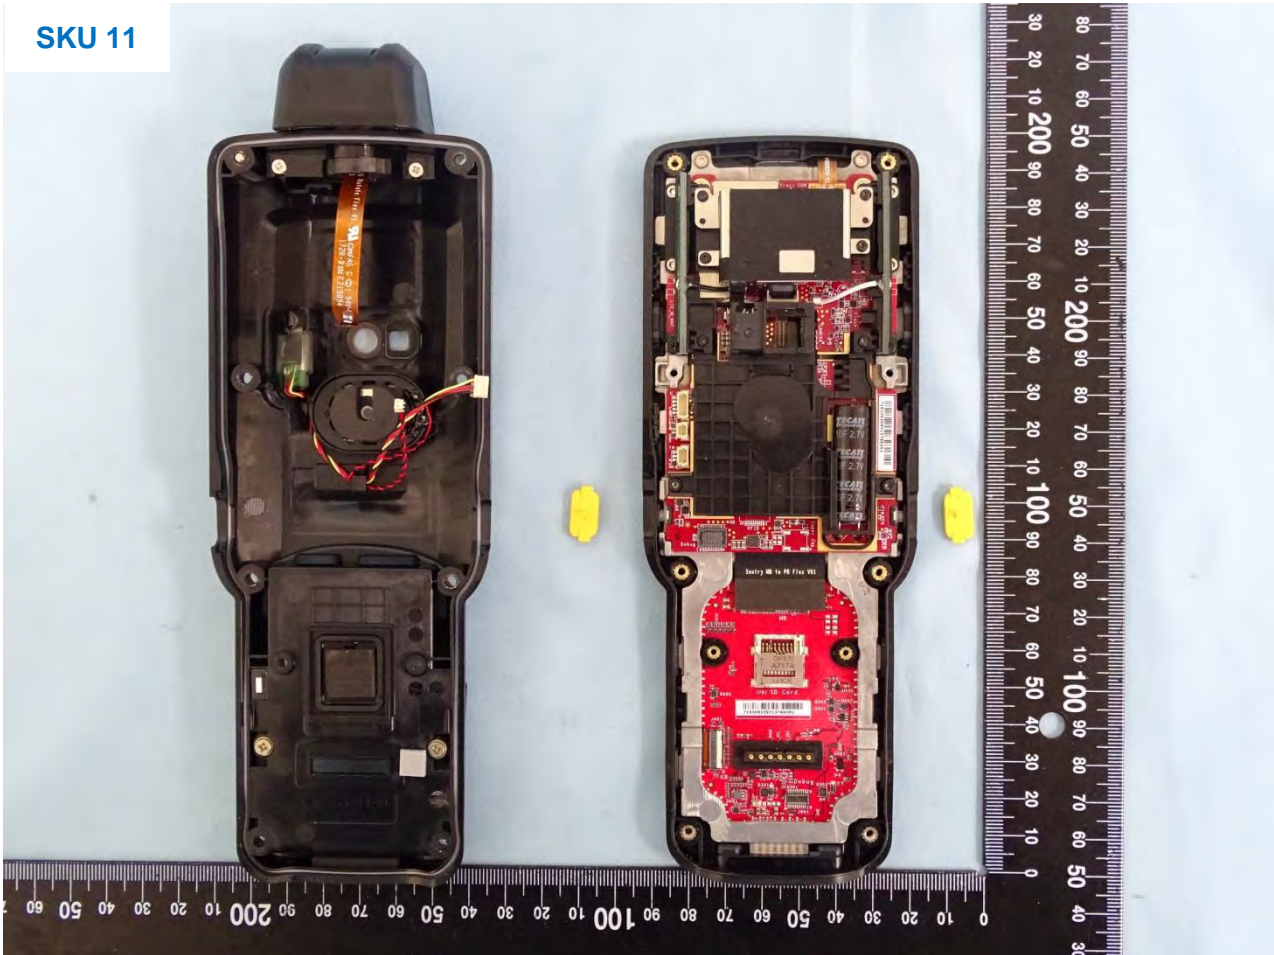

3. Internal Photograph of EUT

Brand Name: Zebra / Model Name: MC330K

SKU 11

Brand Name: Zebra / Model Name: MC330K

SKU 11

Brand Name: Zebra / Model Name: MC330K

Brand Name: Zebra / Model Name: MC330K

Brand Name: Zebra / Model Name: MC330K

Brand Name: Zebra / Model Name: MC330K

Brand Name: Zebra / Model Name: MC330K

Brand Name: Zebra / Model Name: MC330K

Brand Name: Zebra / Model Name: MC330K

Brand Name: Zebra / Model Name: MC330K

Brand Name: Zebra / Model Name: MC330K