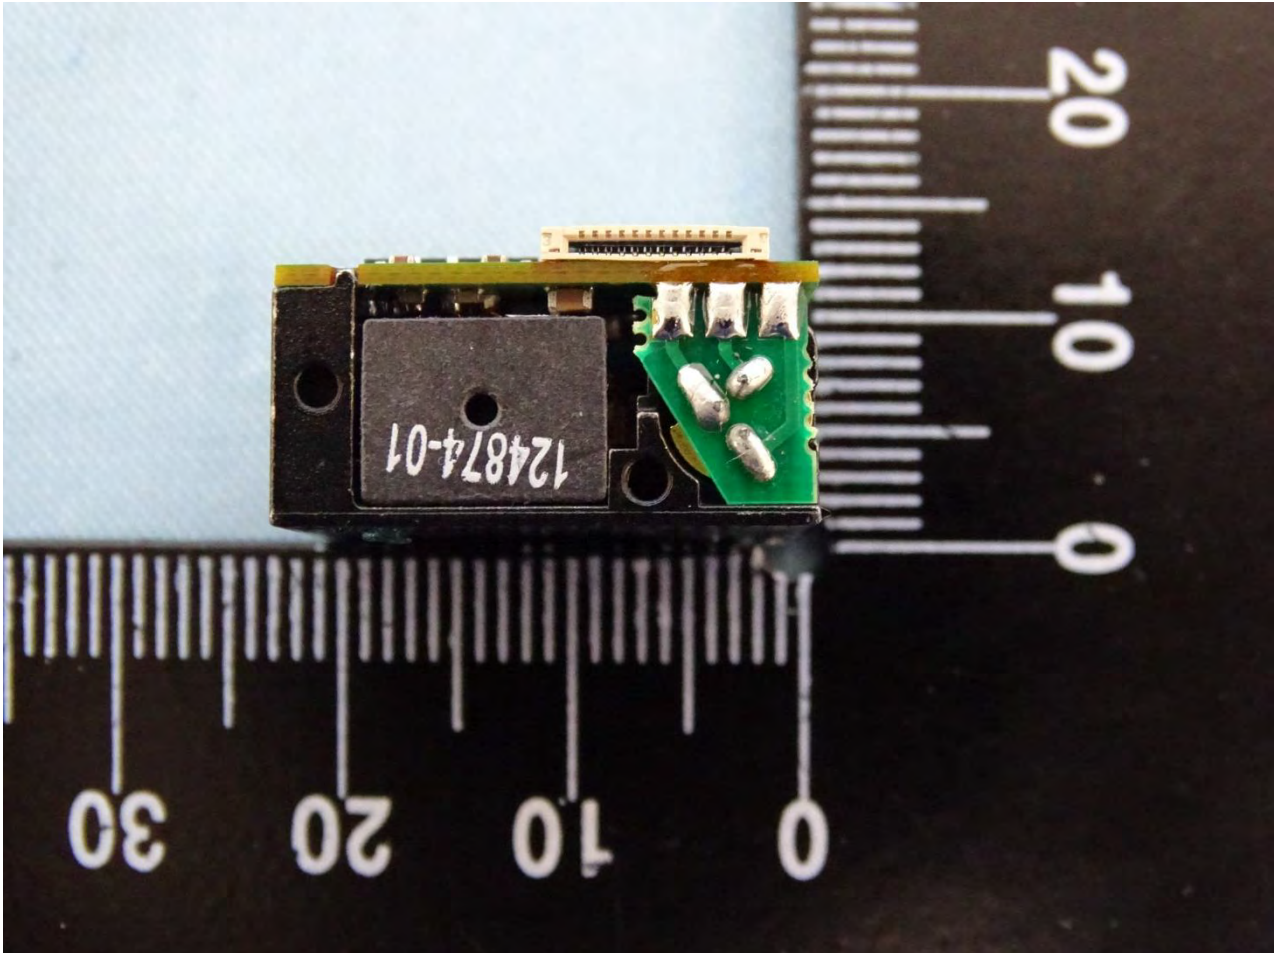

3. Internal Photograph of EUT

Brand Name: Zebra / Model Name: MC330K

SKU 11

Brand Name: Zebra / Model Name: MC330K

SKU 11

Brand Name: Zebra / Model Name: MC330K

Brand Name: Zebra / Model Name: MC330K

Brand Name: Zebra / Model Name: MC330K

Brand Name: Zebra / Model Name: MC330K

Brand Name: Zebra / Model Name: MC330K

Brand Name: Zebra / Model Name: MC330K

Brand Name: Zebra / Model Name: MC330K

Brand Name: Zebra / Model Name: MC330K

Brand Name: Zebra / Model Name: MC330K