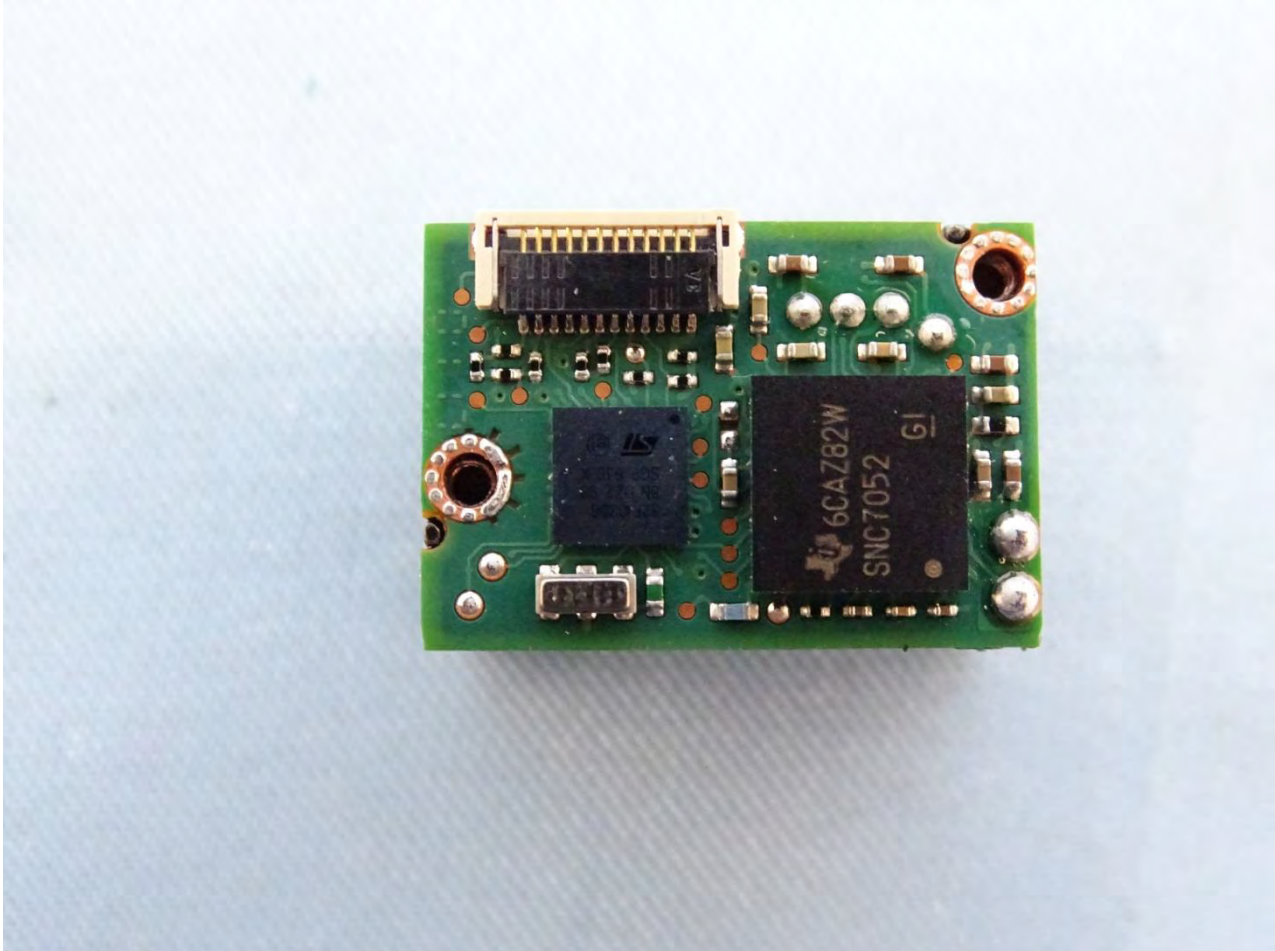

3. Internal Photograph of EUT

Brand Name: Zebra / Model Name: MC330K

SKU 11

Brand Name: Zebra / Model Name: MC330K

SKU 11

Brand Name: Zebra / Model Name: MC330K

Brand Name: Zebra / Model Name: MC330K

Brand Name: Zebra / Model Name: MC330K

Brand Name: Zebra / Model Name: MC330K

Brand Name: Zebra / Model Name: MC330K

Brand Name: Zebra / Model Name: MC330K

Brand Name: Zebra / Model Name: MC330K

Brand Name: Zebra / Model Name: MC330K

Brand Name: Zebra / Model Name: MC330K