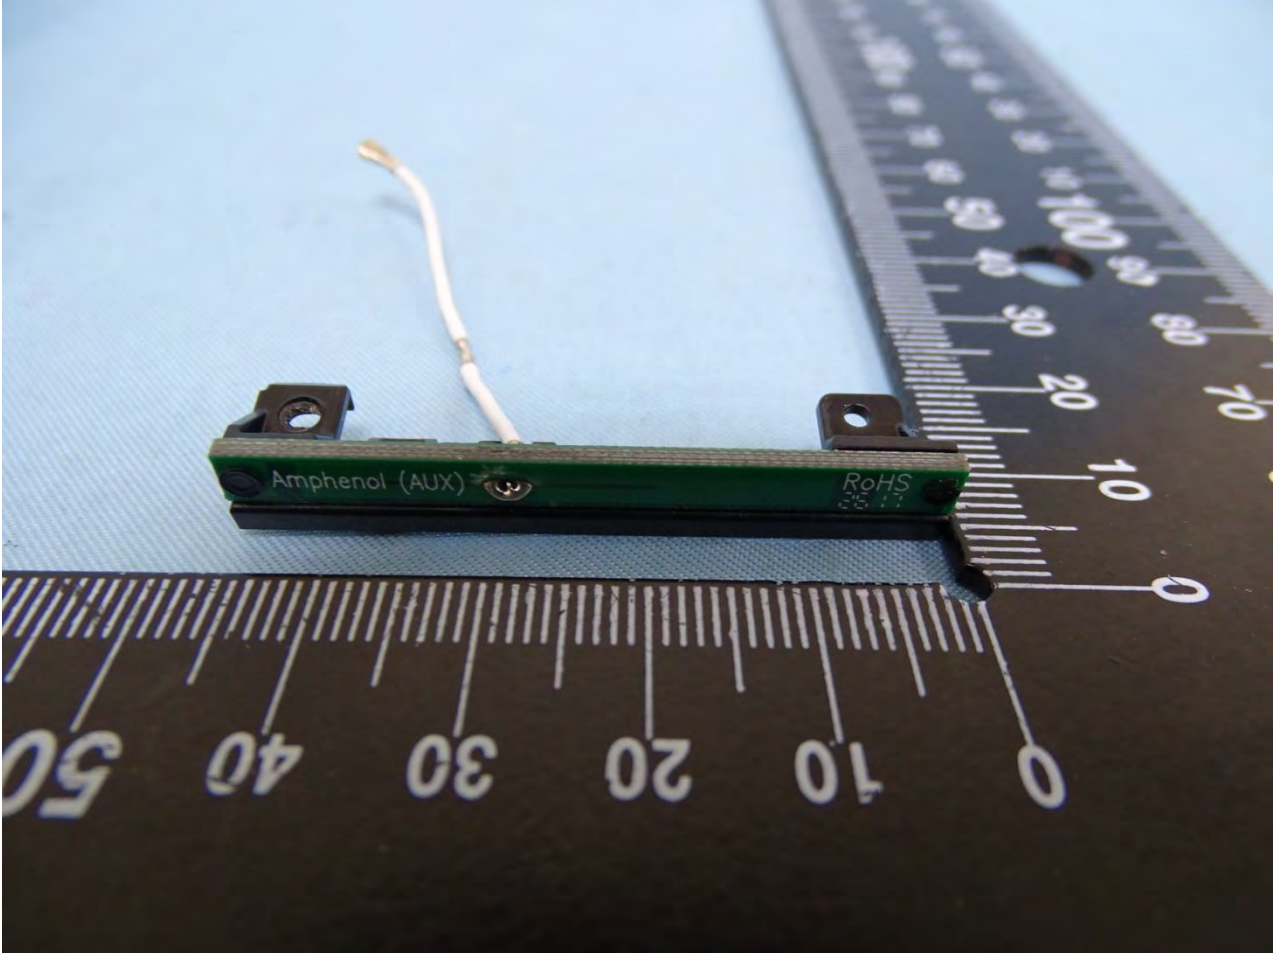

Brand Name: Zebra / Model Name: MC330K

WLAN Aux. Antenna for SKU 8

Brand Name: Zebra / Model Name: MC330K

Brand Name: Zebra / Model Name: MC330K

NFC Antenna for SKU 8

Brand Name: Zebra / Model Name: MC330K

WLAN Main & Bluetooth Antenna for SKU 9

Brand Name: Zebra / Model Name: MC330K

Brand Name: Zebra / Model Name: MC330K

WLAN Aux. Antenna for SKU 9

Brand Name: Zebra / Model Name: MC330K

Brand Name: Zebra / Model Name: MC330K