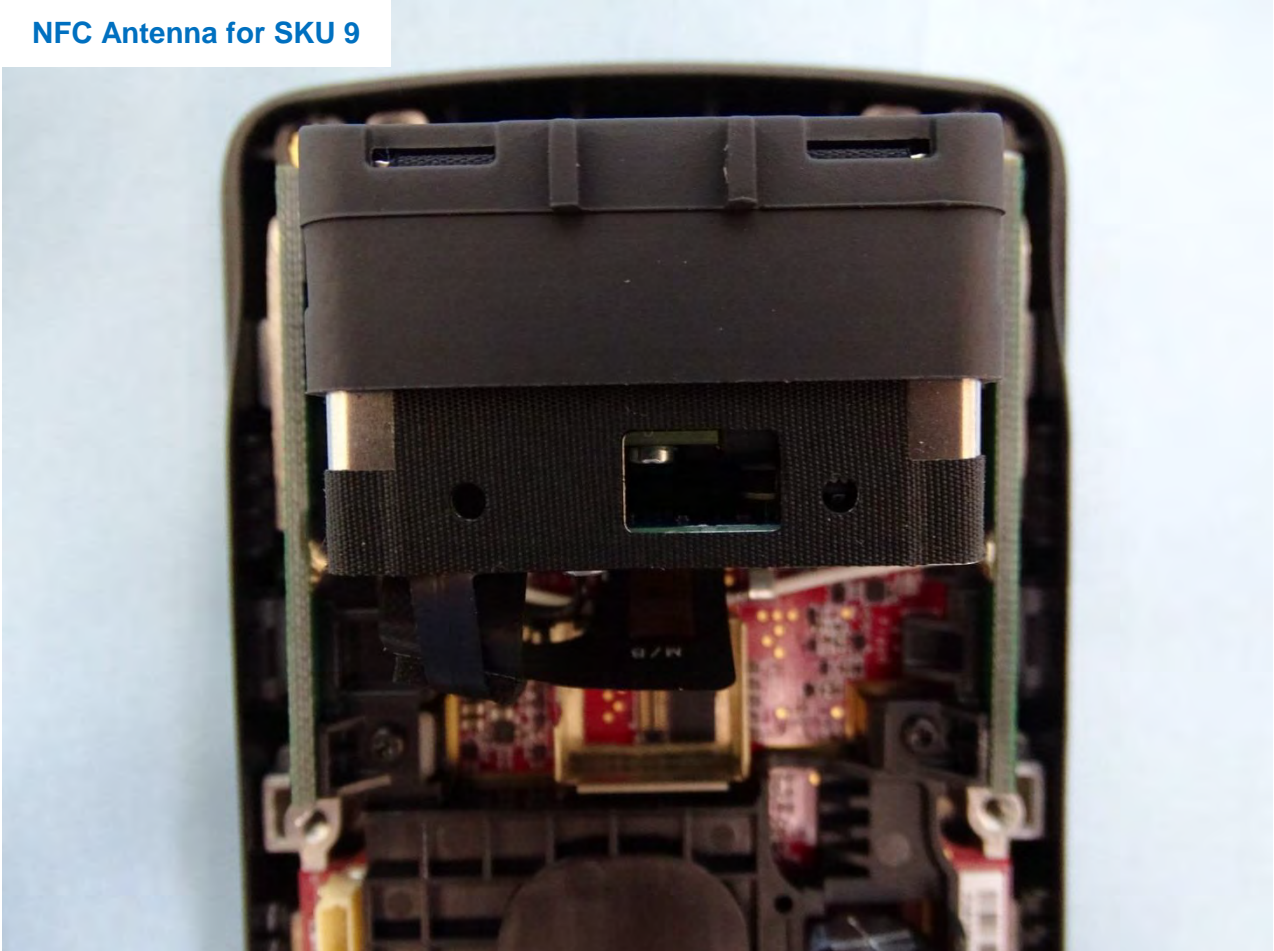

Brand Name: Zebra / Model Name: MC330K

WLAN Aux. Antenna for SKU 8

Brand Name: Zebra / Model Name: MC330K

Brand Name: Zebra / Model Name: MC330K

NFC Antenna for SKU 8

Brand Name: Zebra / Model Name: MC330K

WLAN Main & Bluetooth Antenna for SKU 9

Brand Name: Zebra / Model Name: MC330K

Brand Name: Zebra / Model Name: MC330K

WLAN Aux. Antenna for SKU 9

Brand Name: Zebra / Model Name: MC330K

Brand Name: Zebra / Model Name: MC330K

NFC Antenna for SKU 9

Brand Name: Zebra / Model Name: MC330K

WLAN Main & Bluetooth Antenna for SKU 10

Brand Name: Zebra / Model Name: MC330K

Brand Name: Zebra / Model Name: MC330K

WLAN Aux. Antenna for SKU 10

Brand Name: Zebra / Model Name: MC330K

Brand Name: Zebra / Model Name: MC330K

NFC Antenna for SKU 10