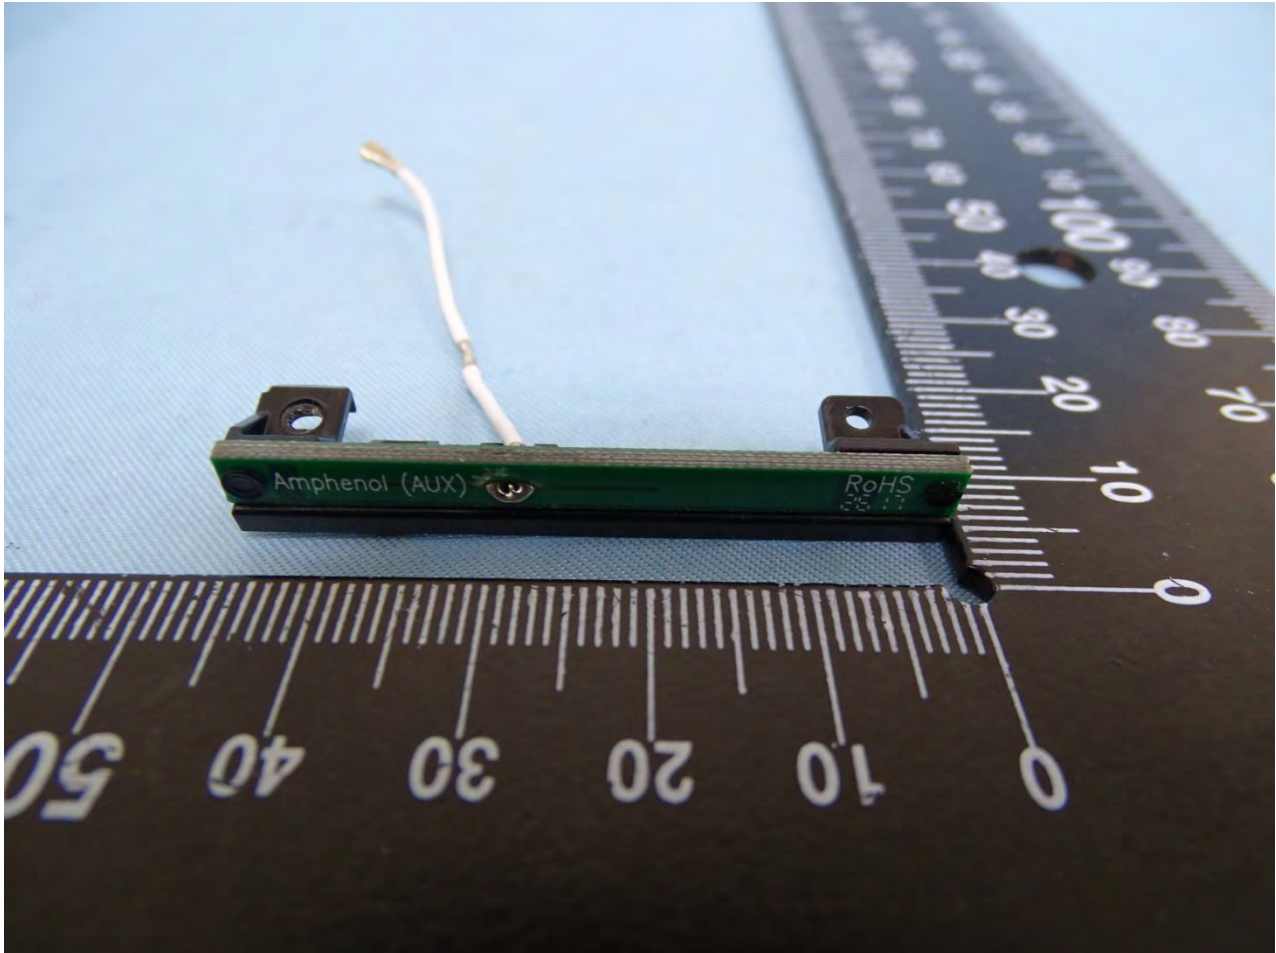

Brand Name: Zebra / Model Name: MC330K