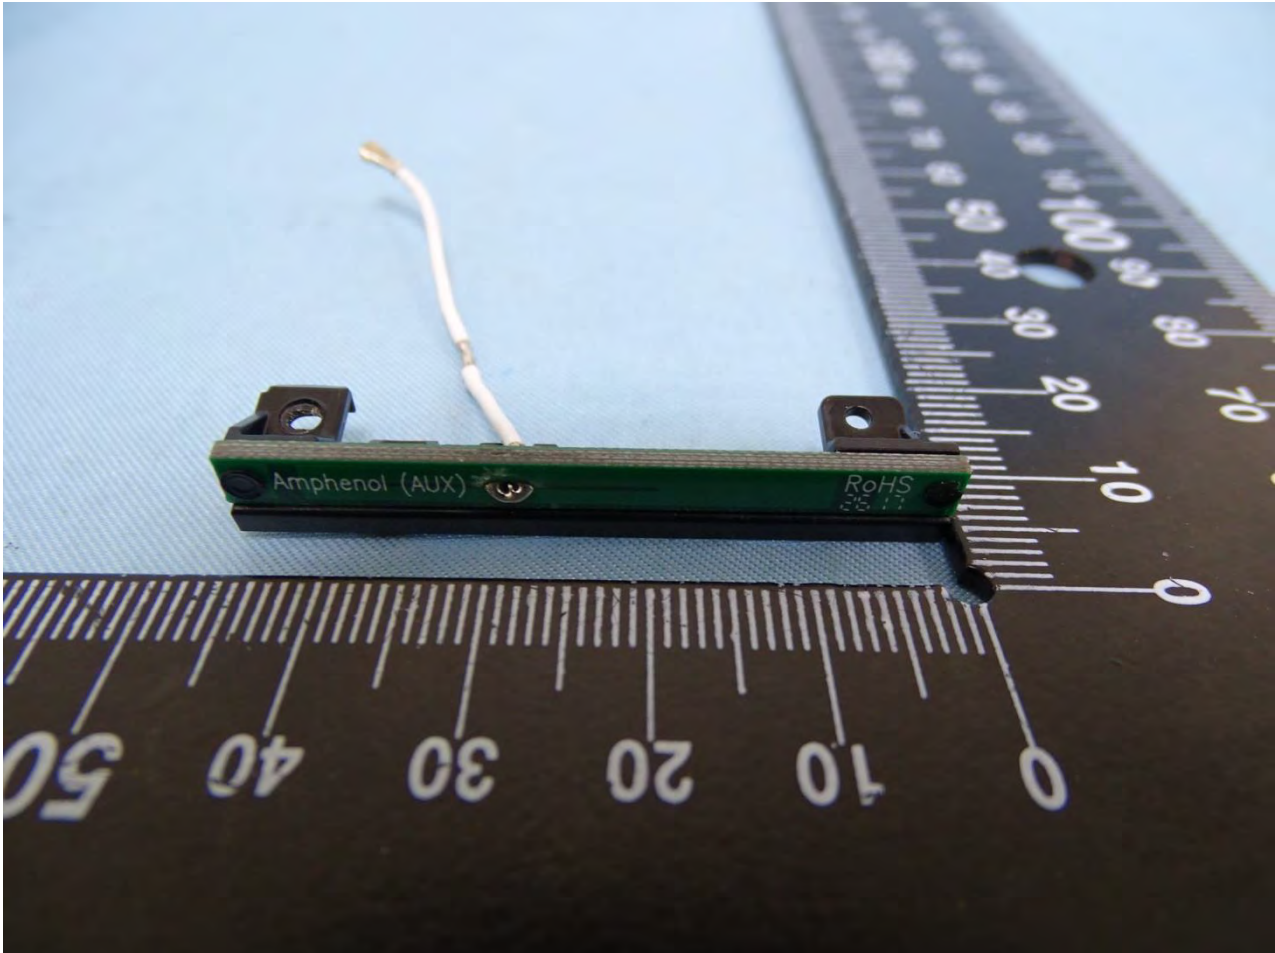

Brand Name: Zebra / Model Name: MC330K

WLAN Aux. Antenna for SKU 8

Brand Name: Zebra / Model Name: MC330K

Brand Name: Zebra / Model Name: MC330K

NFC Antenna for SKU 8

Brand Name: Zebra / Model Name: MC330K

WLAN Main & Bluetooth Antenna for SKU 9

Brand Name: Zebra / Model Name: MC330K

Brand Name: Zebra / Model Name: MC330K

WLAN Aux. Antenna for SKU 9

Brand Name: Zebra / Model Name: MC330K

Brand Name: Zebra / Model Name: MC330K

Brand Name: Zebra / Model Name: MC330K

Brand Name: Zebra / Model Name: MC330K

NFC Antenna for SKU 10