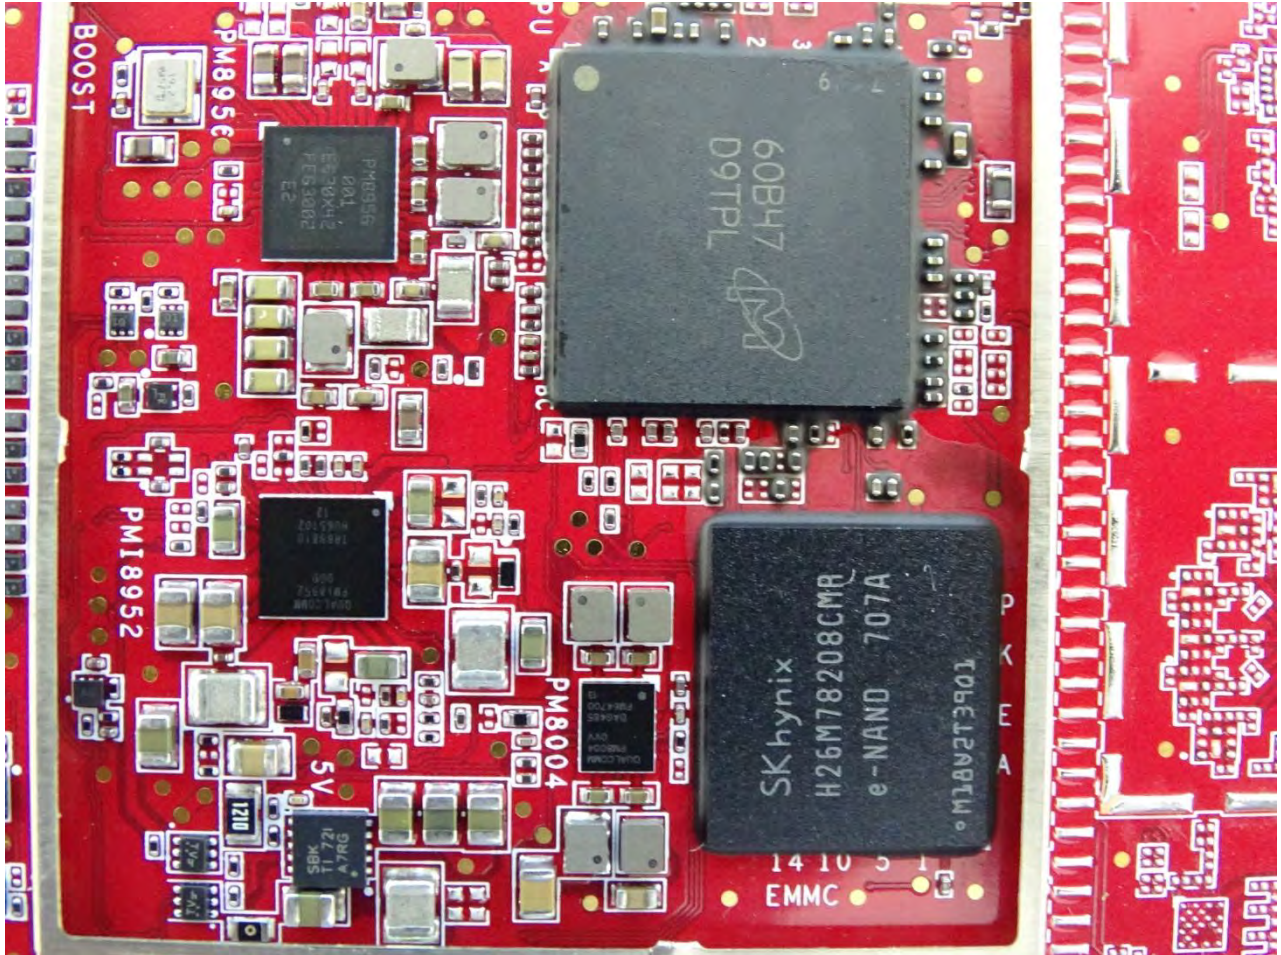

Brand Name: Zebra / Model Name: MC330K

Brand Name: Zebra / Model Name: MC330K

Brand Name: Zebra / Model Name: MC330K

Brand Name: Zebra / Model Name: MC330K

Brand Name: Zebra / Model Name: MC330K

Brand Name: Zebra / Model Name: MC330K

Brand Name: Zebra / Model Name: MC330K

Brand Name: Zebra / Model Name: MC330K

Brand Name: Zebra / Model Name: MC330K

Brand Name: Zebra / Model Name: MC330K

Brand Name: Zebra / Model Name: MC330K

WLAN Main & Bluetooth Antenna for SKU 8