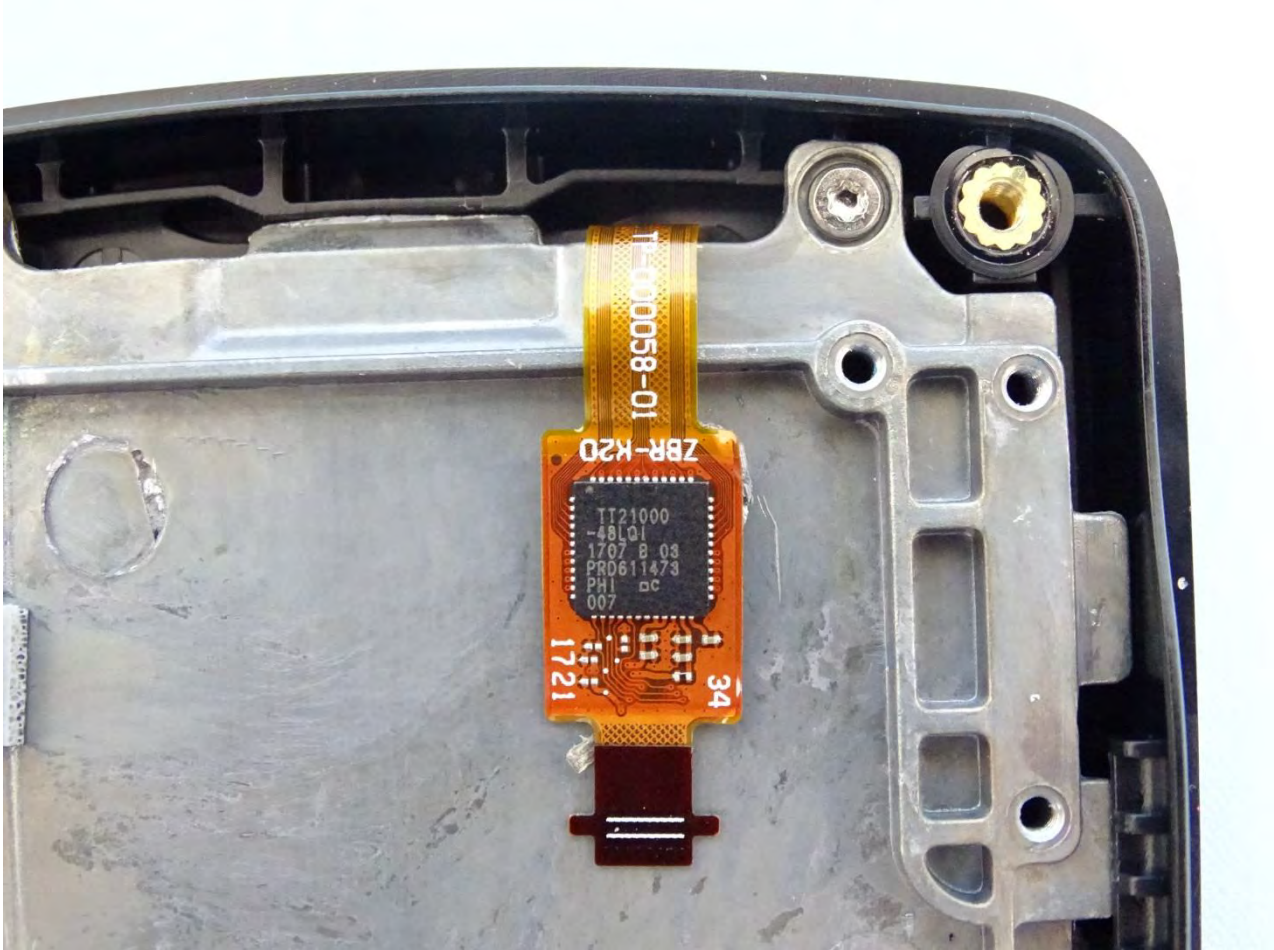

Brand Name: Zebra / Model Name: MC330K

Brand Name: Zebra / Model Name: MC330K

Brand Name: Zebra / Model Name: MC330K

Brand Name: Zebra / Model Name: MC330K

Brand Name: Zebra / Model Name: MC330K

Brand Name: Zebra / Model Name: MC330K

Brand Name: Zebra / Model Name: MC330K

Brand Name: Zebra / Model Name: MC330K

Brand Name: Zebra / Model Name: MC330K

Brand Name: Zebra / Model Name: MC330K

Brand Name: Zebra / Model Name: MC330K

WLAN Main & Bluetooth Antenna for SKU 8