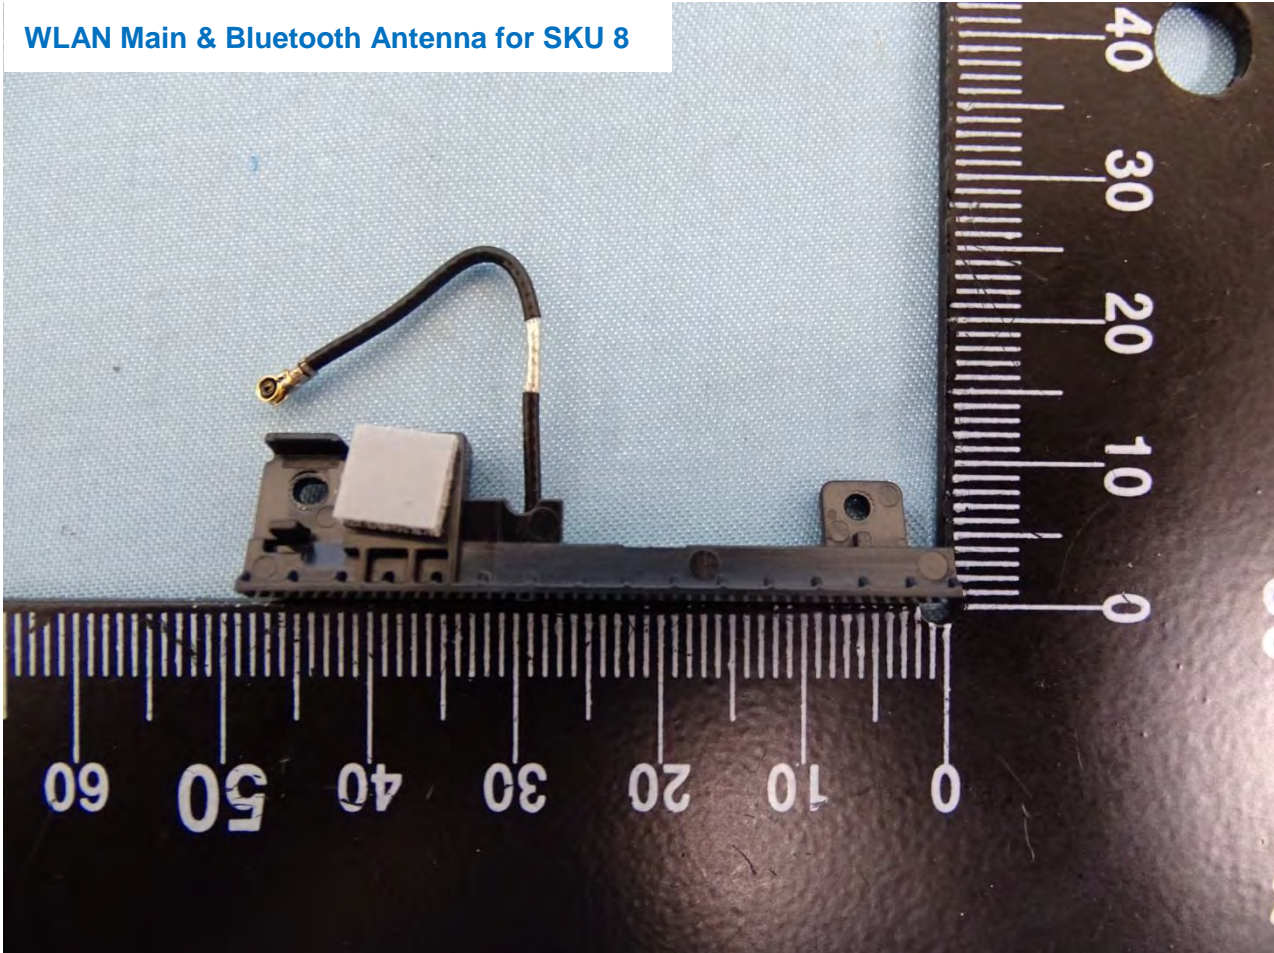

Brand Name: Zebra / Model Name: MC330K

Brand Name: Zebra / Model Name: MC330K

Brand Name: Zebra / Model Name: MC330K

Brand Name: Zebra / Model Name: MC330K

Brand Name: Zebra / Model Name: MC330K

WLAN Main & Bluetooth Antenna for SKU 8