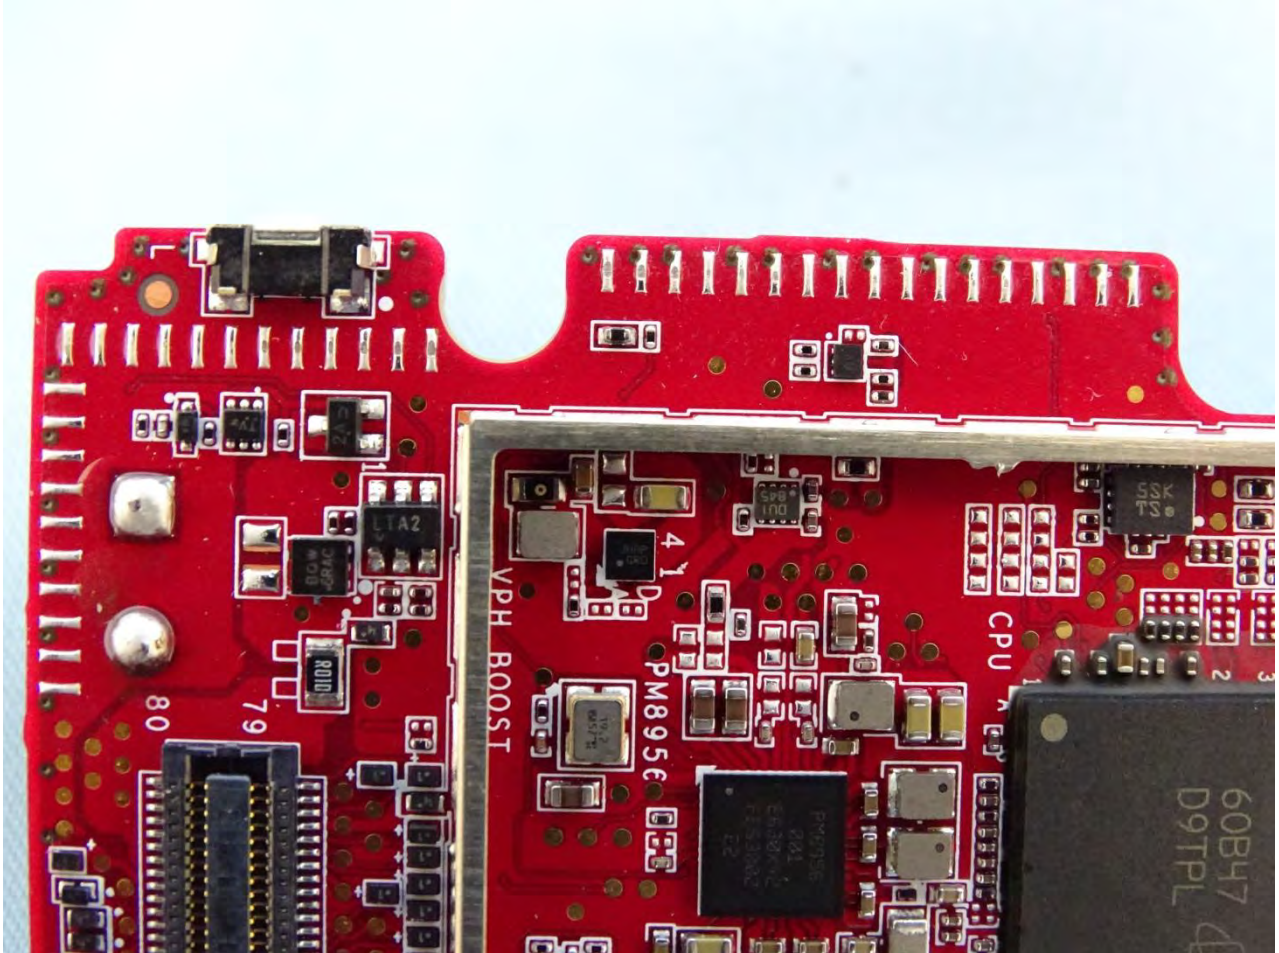

Brand Name: Zebra / Model Name: MC330K

Brand Name: Zebra / Model Name: MC330K

Brand Name: Zebra / Model Name: MC330K

Brand Name: Zebra / Model Name: MC330K

Brand Name: Zebra / Model Name: MC330K

Brand Name: Zebra / Model Name: MC330K

Brand Name: Zebra / Model Name: MC330K

Brand Name: Zebra / Model Name: MC330K

Brand Name: Zebra / Model Name: MC330K

Brand Name: Zebra / Model Name: MC330K

Brand Name: Zebra / Model Name: MC330K

WLAN Main & Bluetooth Antenna for SKU 8