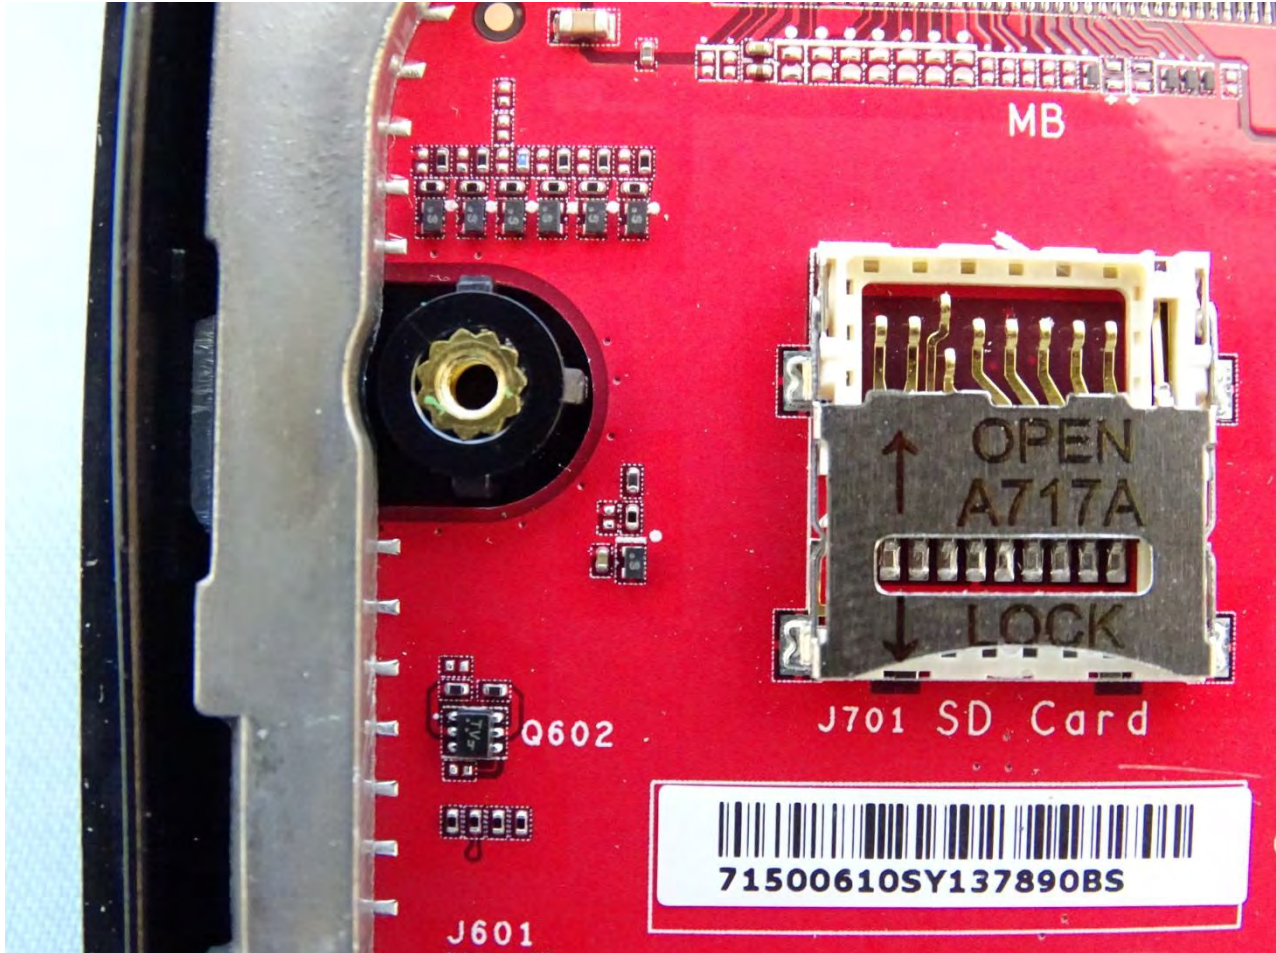

Brand Name: Zebra / Model Name: MC330K

Brand Name: Zebra / Model Name: MC330K

Brand Name: Zebra / Model Name: MC330K

Brand Name: Zebra / Model Name: MC330K

Brand Name: Zebra / Model Name: MC330K

Brand Name: Zebra / Model Name: MC330K

Brand Name: Zebra / Model Name: MC330K

Brand Name: Zebra / Model Name: MC330K

Brand Name: Zebra / Model Name: MC330K

Brand Name: Zebra / Model Name: MC330K

Brand Name: Zebra / Model Name: MC330K

WLAN Main & Bluetooth Antenna for SKU 8