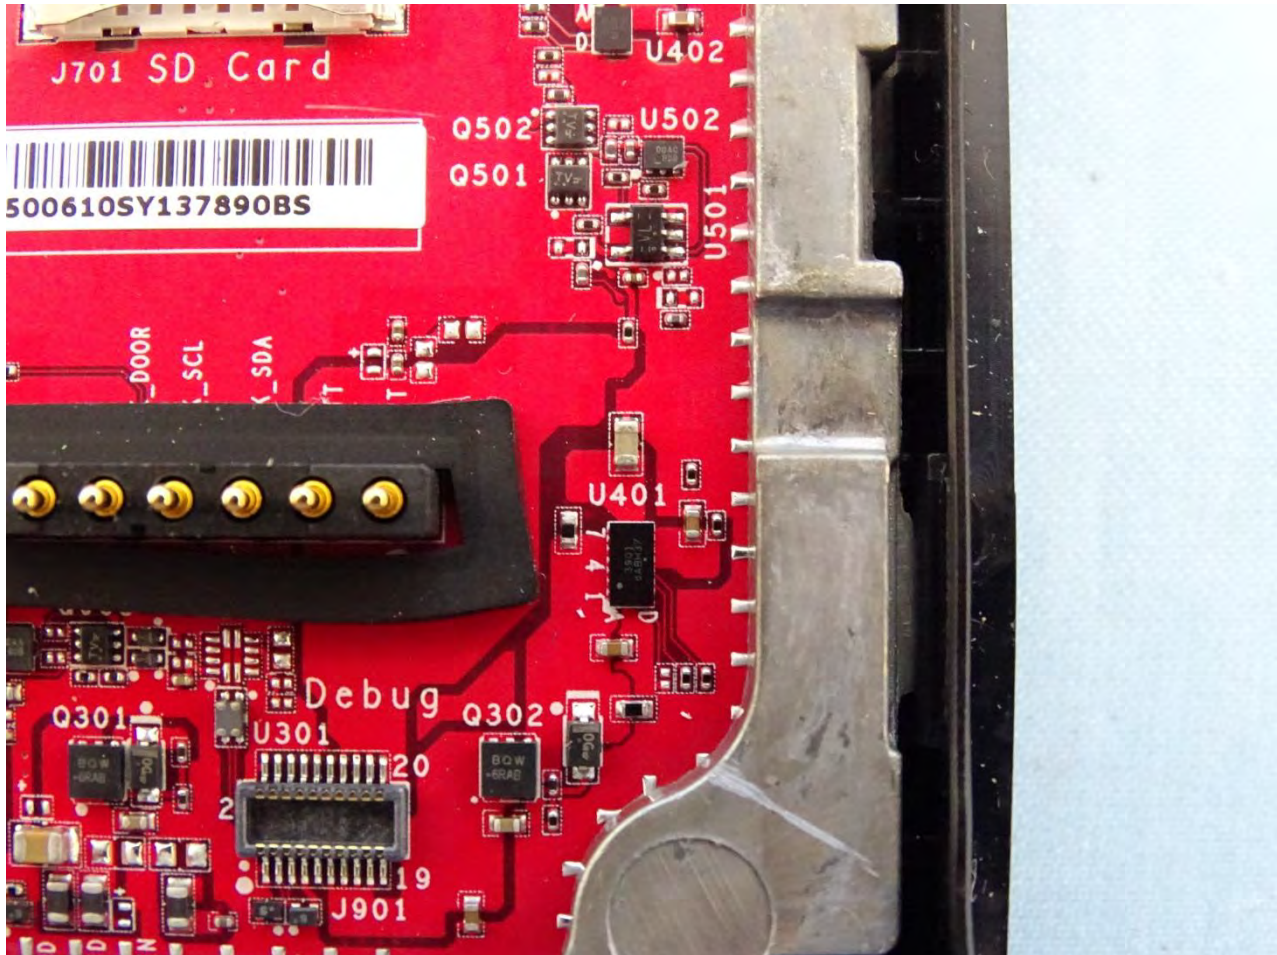

Brand Name: Zebra / Model Name: MC330K

Brand Name: Zebra / Model Name: MC330K

Brand Name: Zebra / Model Name: MC330K

Brand Name: Zebra / Model Name: MC330K

Brand Name: Zebra / Model Name: MC330K

WLAN Main & Bluetooth Antenna for SKU 8

Brand Name: Zebra / Model Name: MC330K