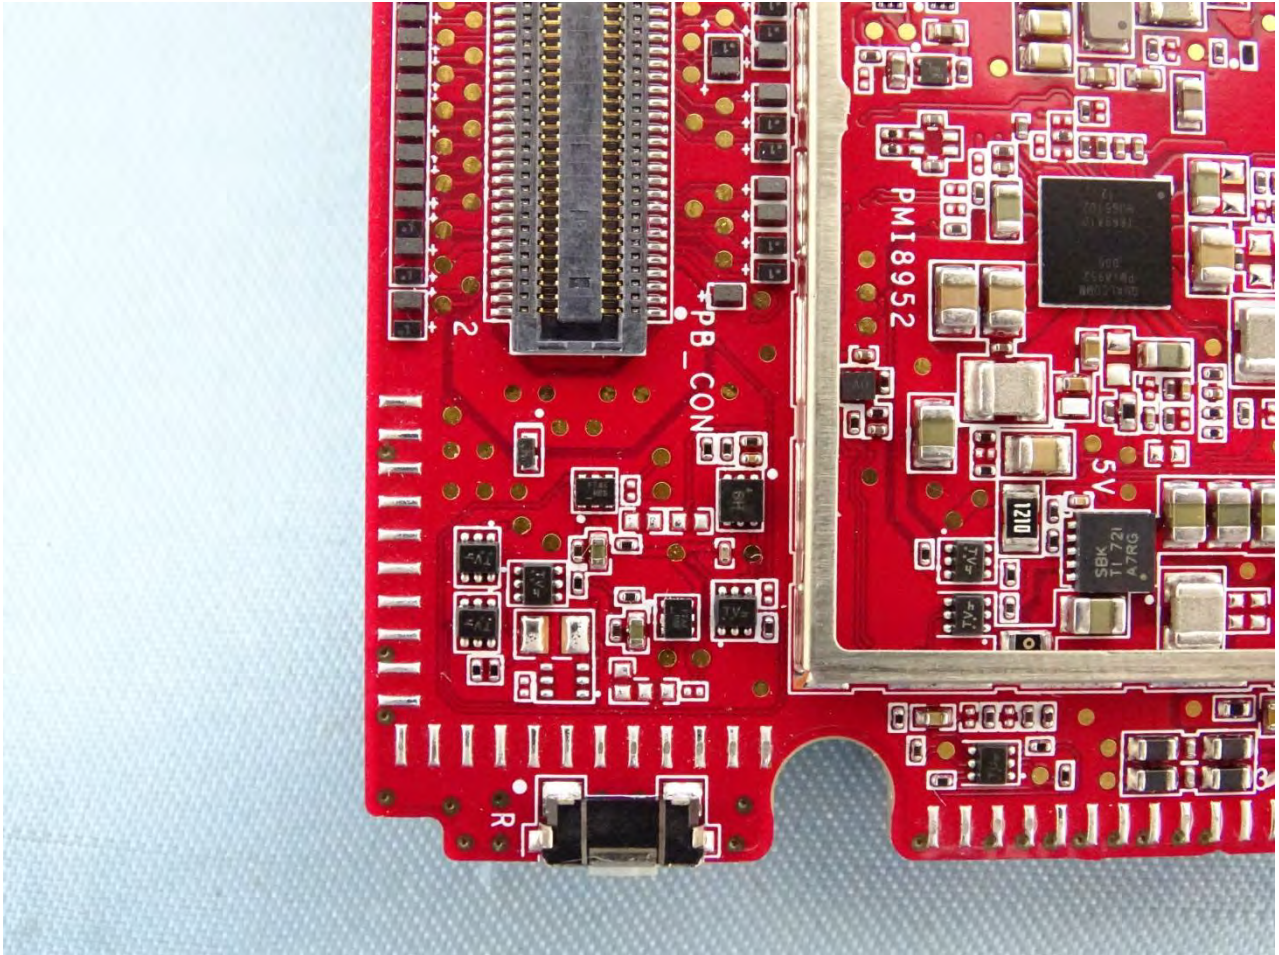

Brand Name: Zebra / Model Name: MC330K

Brand Name: Zebra / Model Name: MC330K

Brand Name: Zebra / Model Name: MC330K

Brand Name: Zebra / Model Name: MC330K

Brand Name: Zebra / Model Name: MC330K

Brand Name: Zebra / Model Name: MC330K

Brand Name: Zebra / Model Name: MC330K

Brand Name: Zebra / Model Name: MC330K

Brand Name: Zebra / Model Name: MC330K

Brand Name: Zebra / Model Name: MC330K

Brand Name: Zebra / Model Name: MC330K

WLAN Main & Bluetooth Antenna for SKU 8