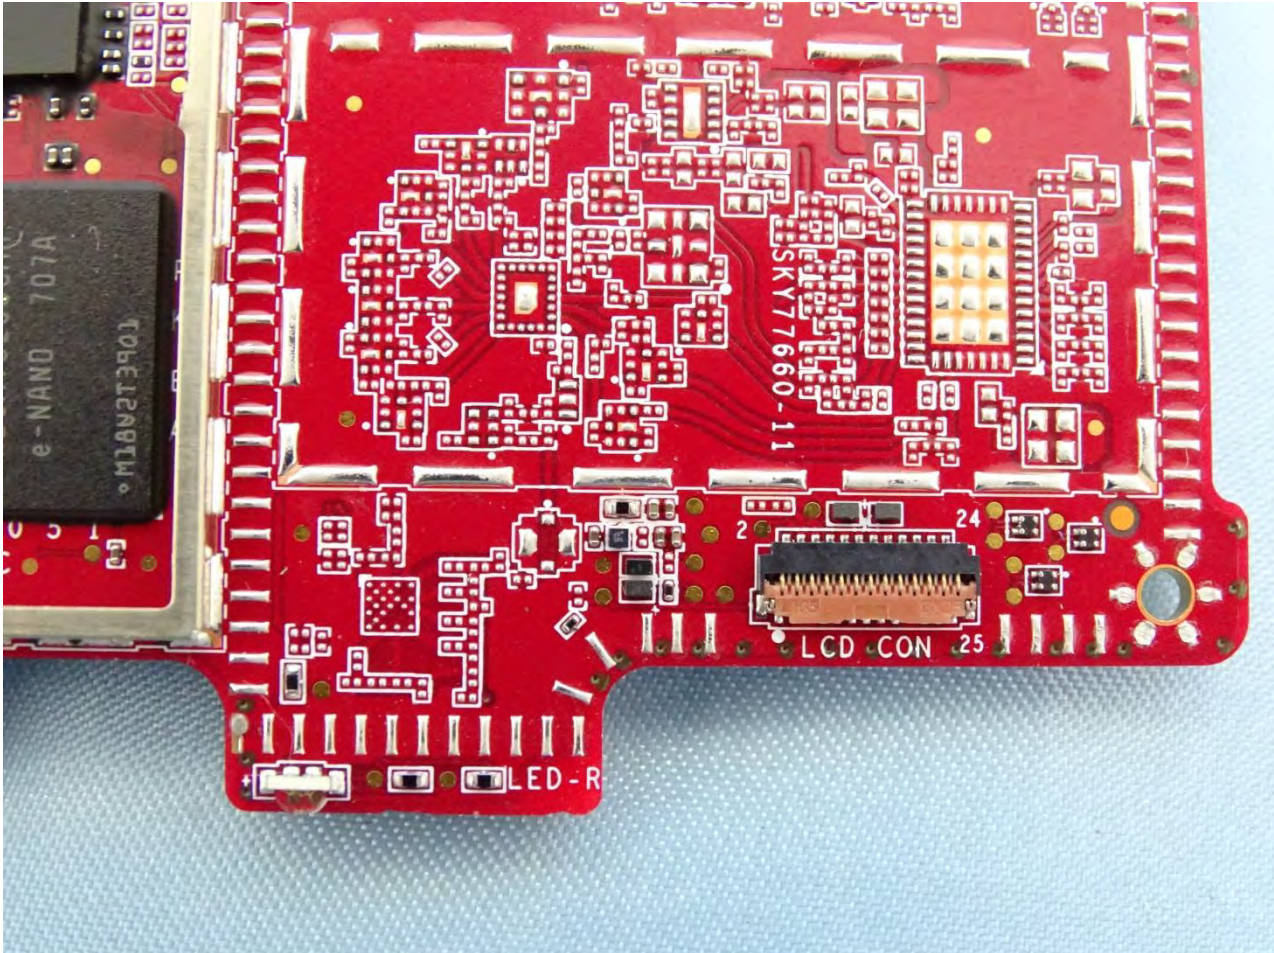

Brand Name: Zebra / Model Name: MC330K

Brand Name: Zebra / Model Name: MC330K

Brand Name: Zebra / Model Name: MC330K

Brand Name: Zebra / Model Name: MC330K

Brand Name: Zebra / Model Name: MC330K

Brand Name: Zebra / Model Name: MC330K

Brand Name: Zebra / Model Name: MC330K

Brand Name: Zebra / Model Name: MC330K

Brand Name: Zebra / Model Name: MC330K

Brand Name: Zebra / Model Name: MC330K

Brand Name: Zebra / Model Name: MC330K

WLAN Main & Bluetooth Antenna for SKU 8