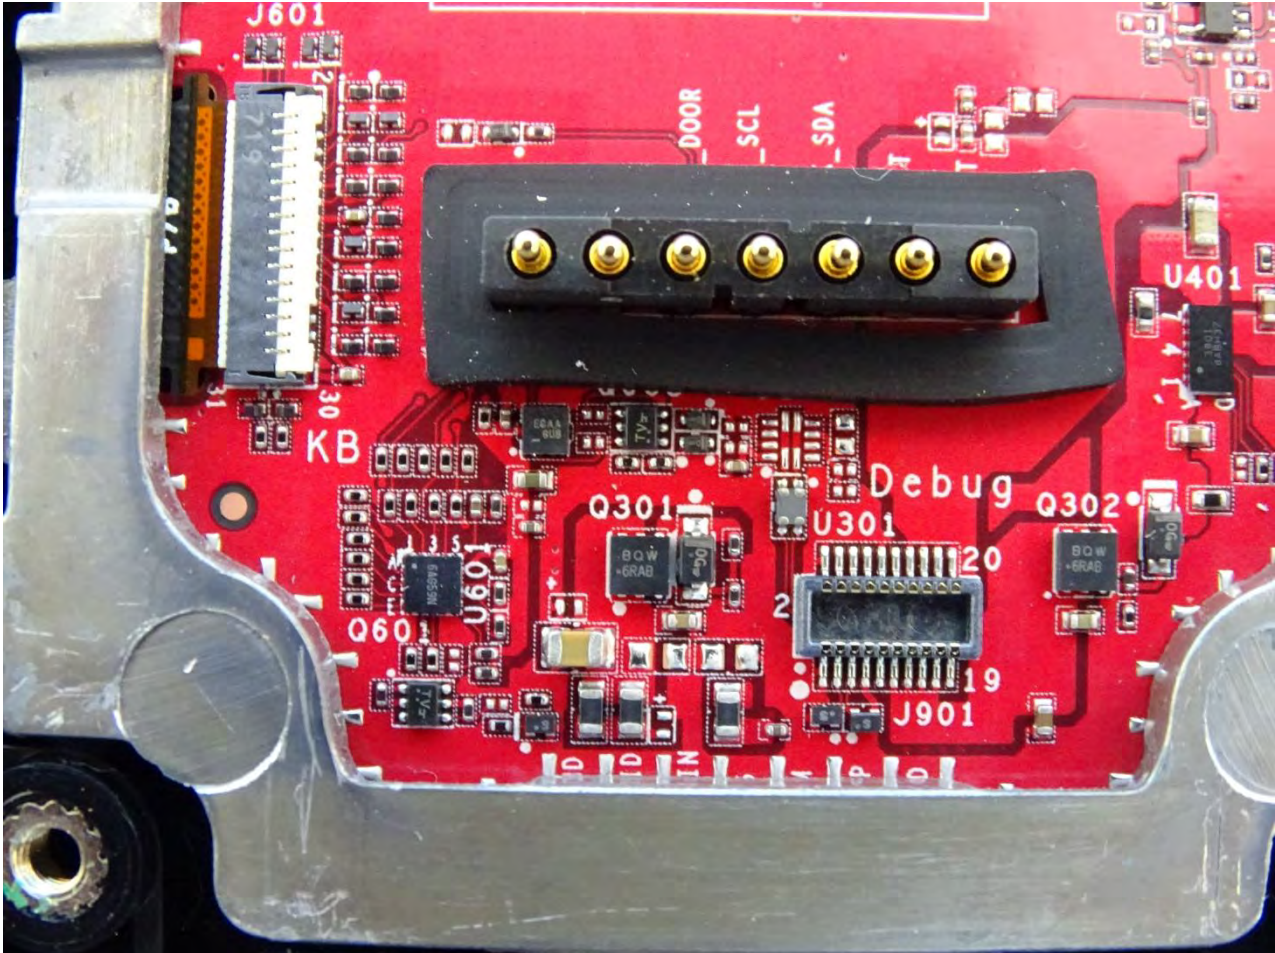

Brand Name: Zebra / Model Name: MC330K

Brand Name: Zebra / Model Name: MC330K

Brand Name: Zebra / Model Name: MC330K

Brand Name: Zebra / Model Name: MC330K

Brand Name: Zebra / Model Name: MC330K

WLAN Main & Bluetooth Antenna for SKU 8

Brand Name: Zebra / Model Name: MC330K