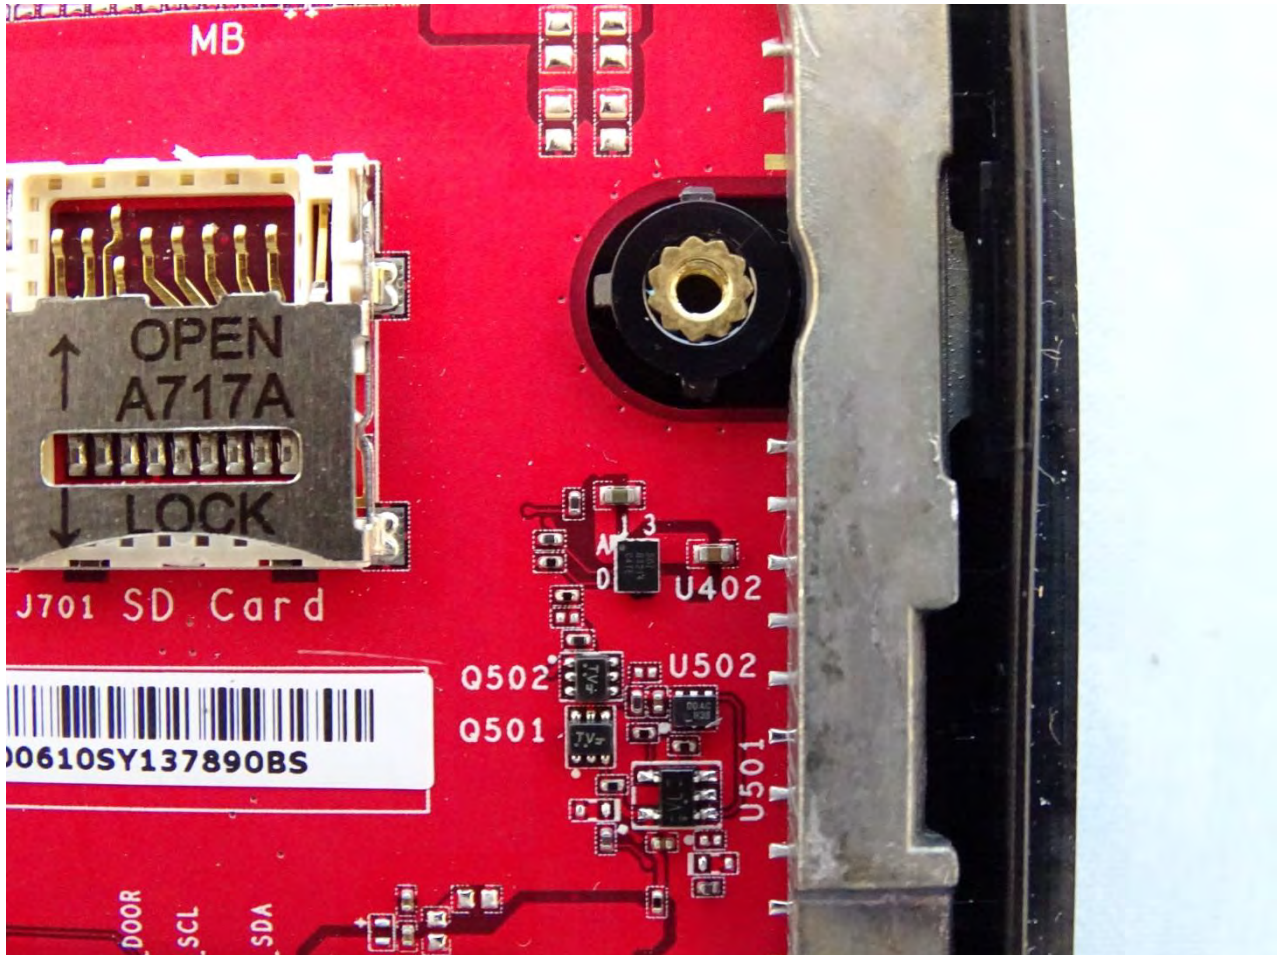

Brand Name: Zebra / Model Name: MC330K

Brand Name: Zebra / Model Name: MC330K

Brand Name: Zebra / Model Name: MC330K

Brand Name: Zebra / Model Name: MC330K

Brand Name: Zebra / Model Name: MC330K

Brand Name: Zebra / Model Name: MC330K

Brand Name: Zebra / Model Name: MC330K

Brand Name: Zebra / Model Name: MC330K

Brand Name: Zebra / Model Name: MC330K

Brand Name: Zebra / Model Name: MC330K

Brand Name: Zebra / Model Name: MC330K

WLAN Main & Bluetooth Antenna for SKU 8