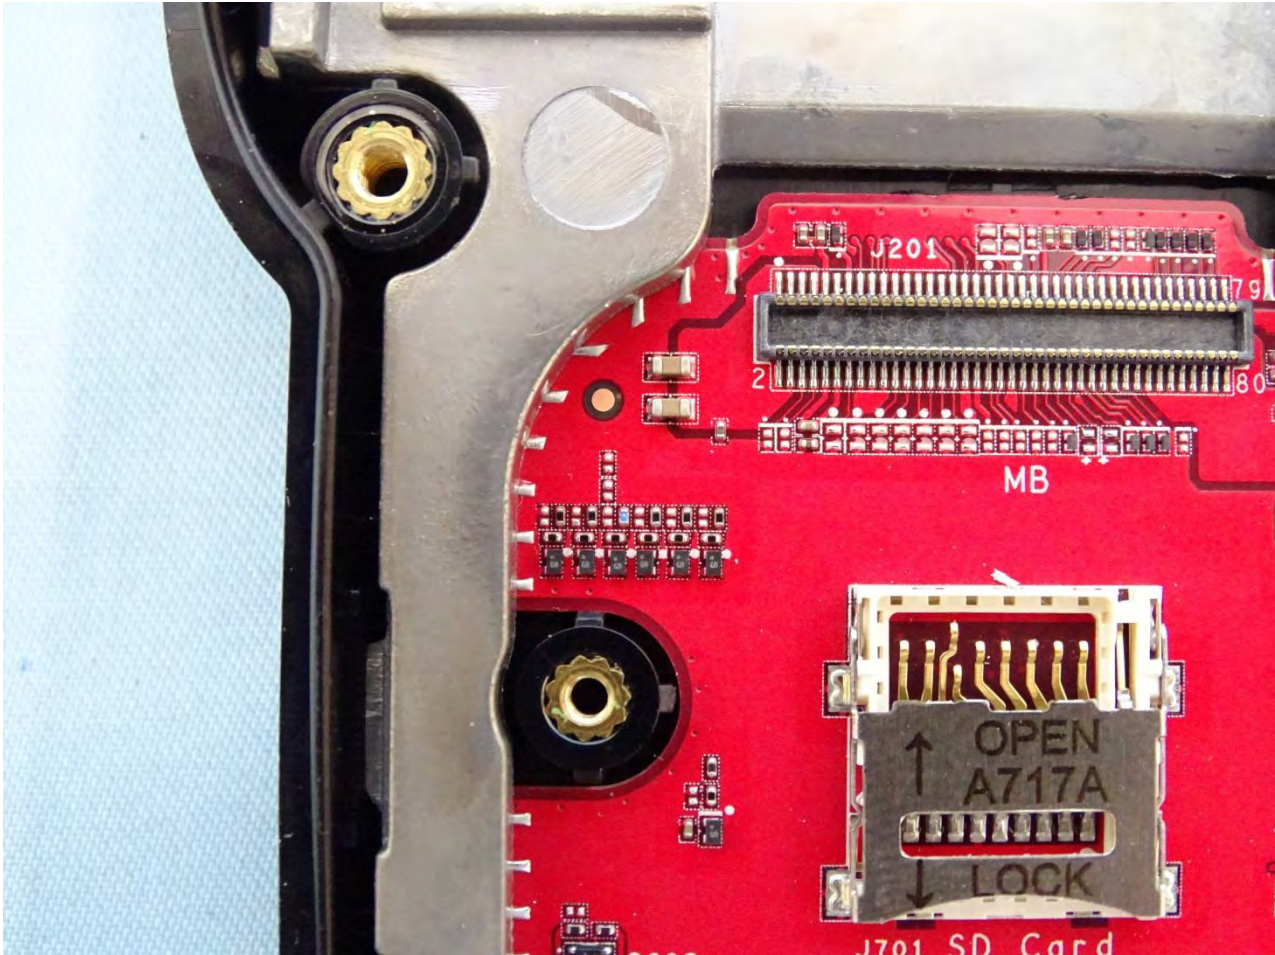

Brand Name: Zebra / Model Name: MC330K

Brand Name: Zebra / Model Name: MC330K

Brand Name: Zebra / Model Name: MC330K

Brand Name: Zebra / Model Name: MC330K

Brand Name: Zebra / Model Name: MC330K

Brand Name: Zebra / Model Name: MC330K

Brand Name: Zebra / Model Name: MC330K

Brand Name: Zebra / Model Name: MC330K

Brand Name: Zebra / Model Name: MC330K

Brand Name: Zebra / Model Name: MC330K

Brand Name: Zebra / Model Name: MC330K

WLAN Main & Bluetooth Antenna for SKU 8