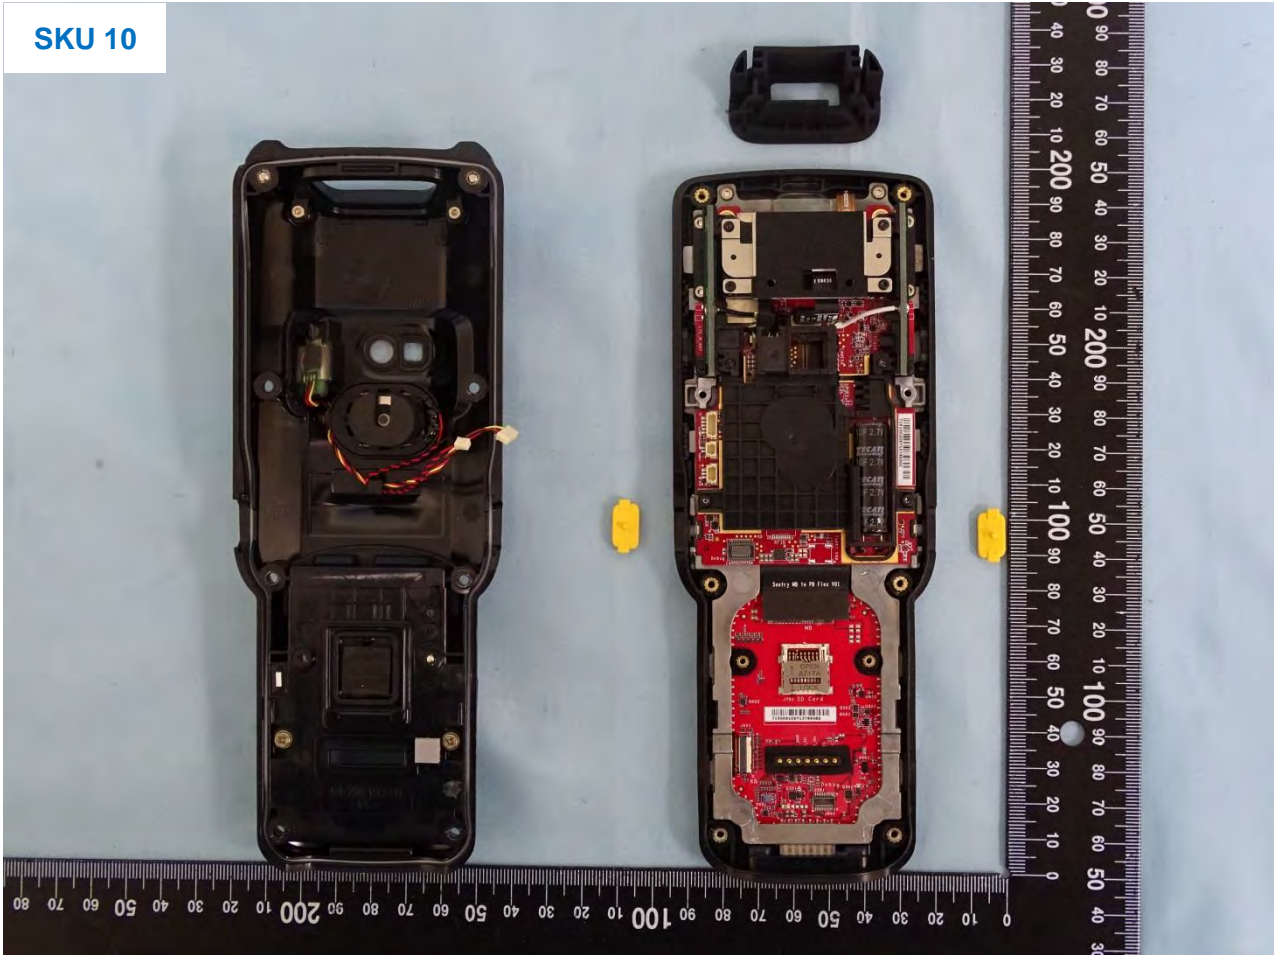

Brand Name: Zebra / Model Name: MC330K

Brand Name: Zebra / Model Name: MC330K

Brand Name: Zebra / Model Name: MC330K

SKU 10

Brand Name: Zebra / Model Name: MC330K

Brand Name: Zebra / Model Name: MC330K

Brand Name: Zebra / Model Name: MC330K