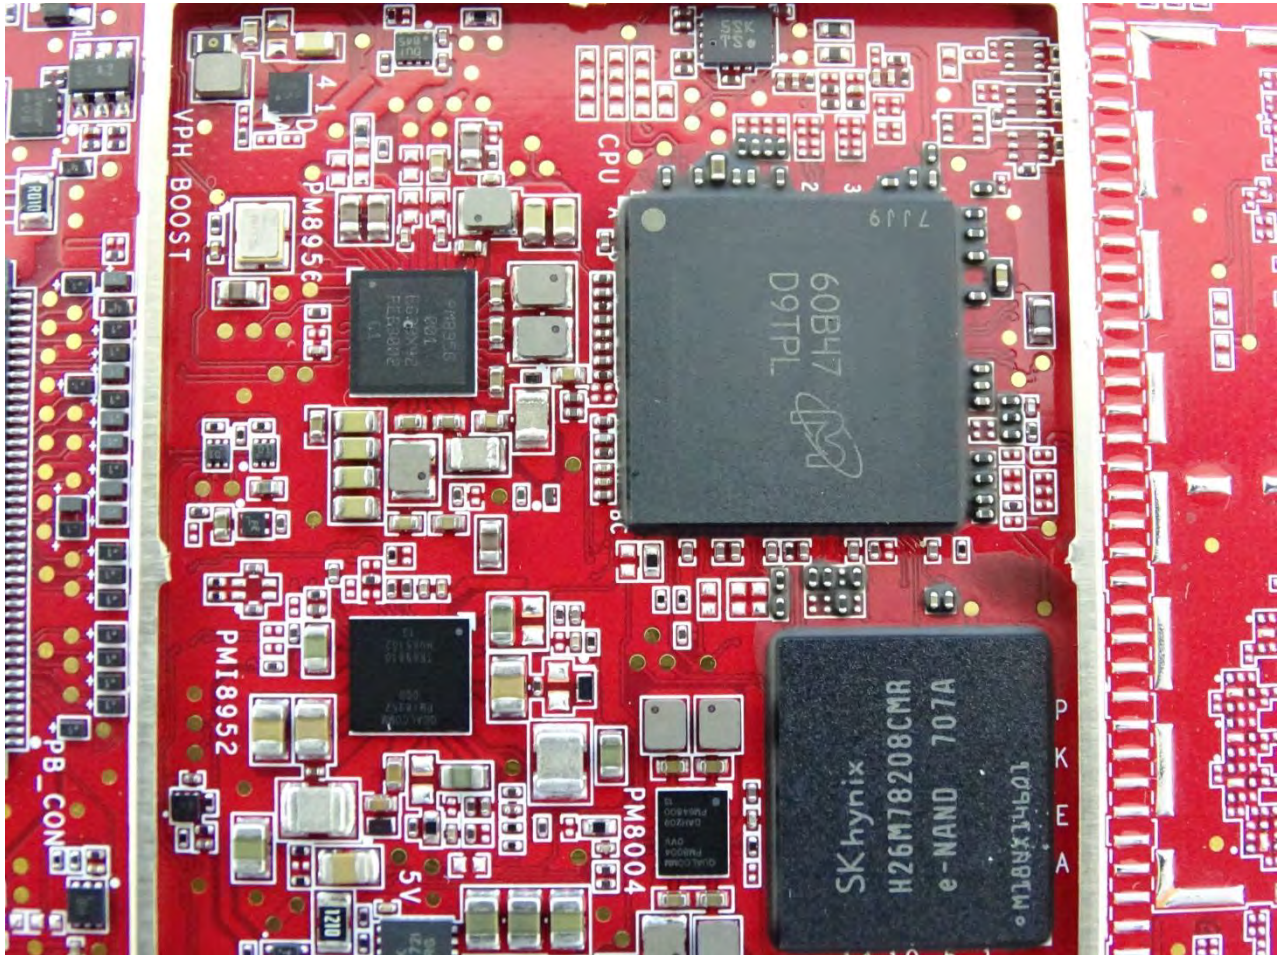

Brand Name: Zebra / Model Name: MC330K

Brand Name: Zebra / Model Name: MC330K

Brand Name: Zebra / Model Name: MC330K

Brand Name: Zebra / Model Name: MC330K

Brand Name: Zebra / Model Name: MC330K

Brand Name: Zebra / Model Name: MC330K

Brand Name: Zebra / Model Name: MC330K

Brand Name: Zebra / Model Name: MC330K

Brand Name: Zebra / Model Name: MC330K

SKU 10

Brand Name: Zebra / Model Name: MC330K

Brand Name: Zebra / Model Name: MC330K

Brand Name: Zebra / Model Name: MC330K