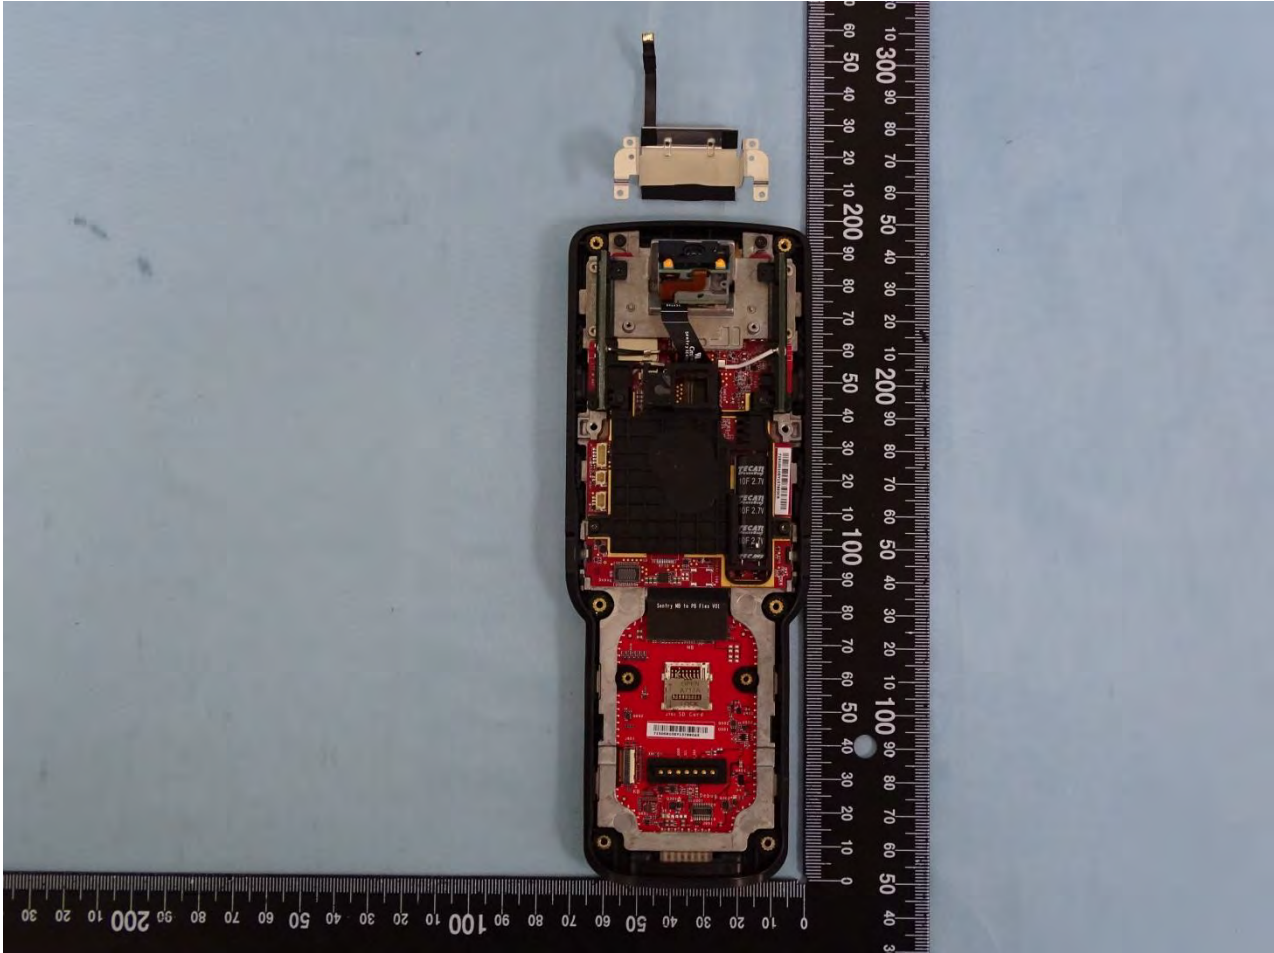

Brand Name: Zebra / Model Name: MC330K

Brand Name: Zebra / Model Name: MC330K

Brand Name: Zebra / Model Name: MC330K

Brand Name: Zebra / Model Name: MC330K

Brand Name: Zebra / Model Name: MC330K

Brand Name: Zebra / Model Name: MC330K

Brand Name: Zebra / Model Name: MC330K

Brand Name: Zebra / Model Name: MC330K

Brand Name: Zebra / Model Name: MC330K

**Brand Name: Zebra / Model Name: MC330K**

Brand Name: Zebra / Model Name: MC330K

Brand Name: Zebra / Model Name: MC330K