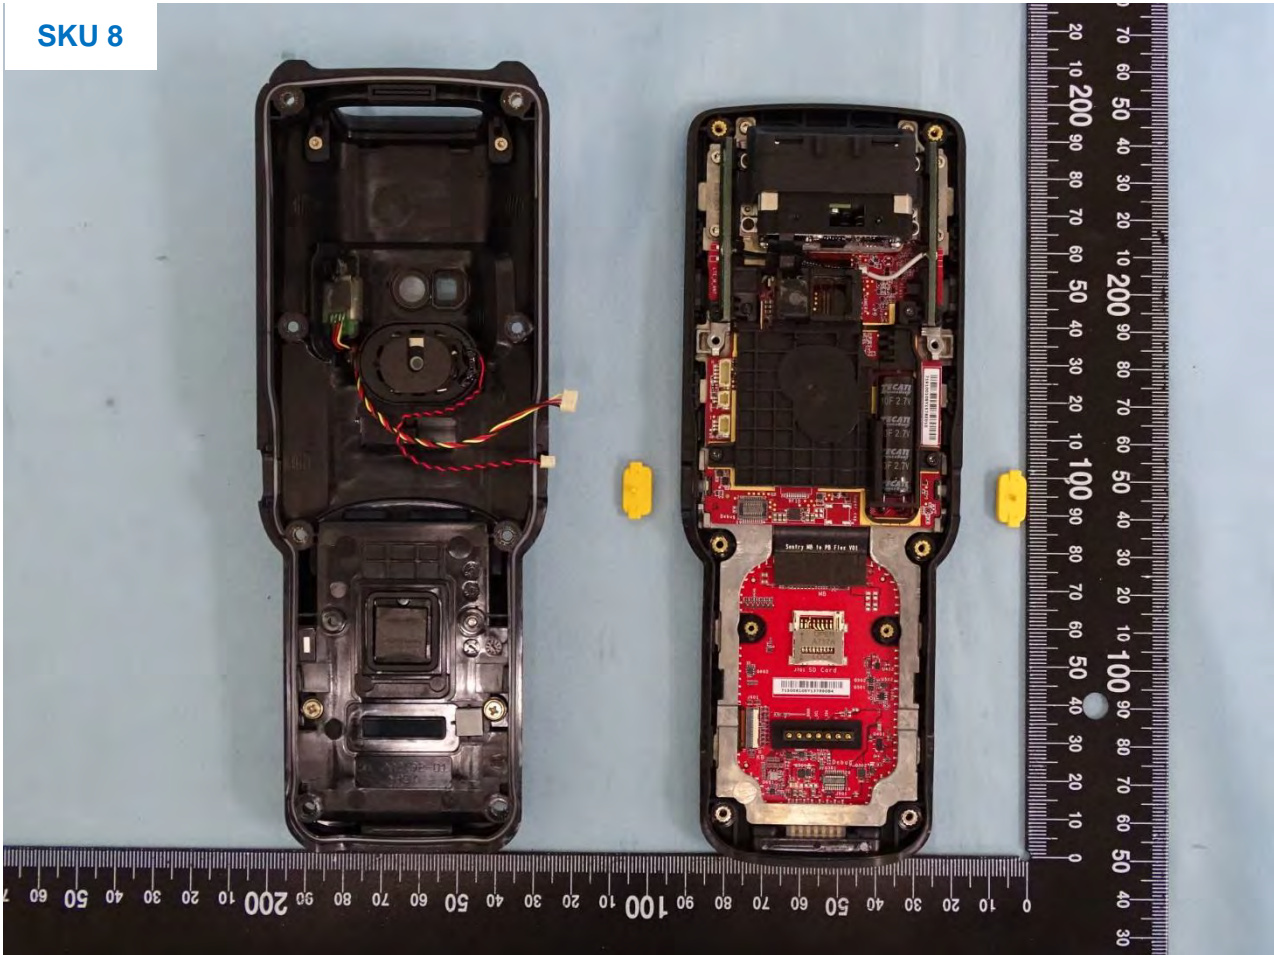

3. Internal Photograph of EUT

Brand Name: Zebra / Model Name: MC330K

SKU 8

Brand Name: Zebra / Model Name: MC330K

SKU 9

Brand Name: Zebra / Model Name: MC330K

SKU 10

Brand Name: Zebra / Model Name: MC330K

SKU 8

Brand Name: Zebra / Model Name: MC330K

Brand Name: Zebra / Model Name: MC330K

Brand Name: Zebra / Model Name: MC330K

Brand Name: Zebra / Model Name: MC330K

Brand Name: Zebra / Model Name: MC330K

Brand Name: Zebra / Model Name: MC330K