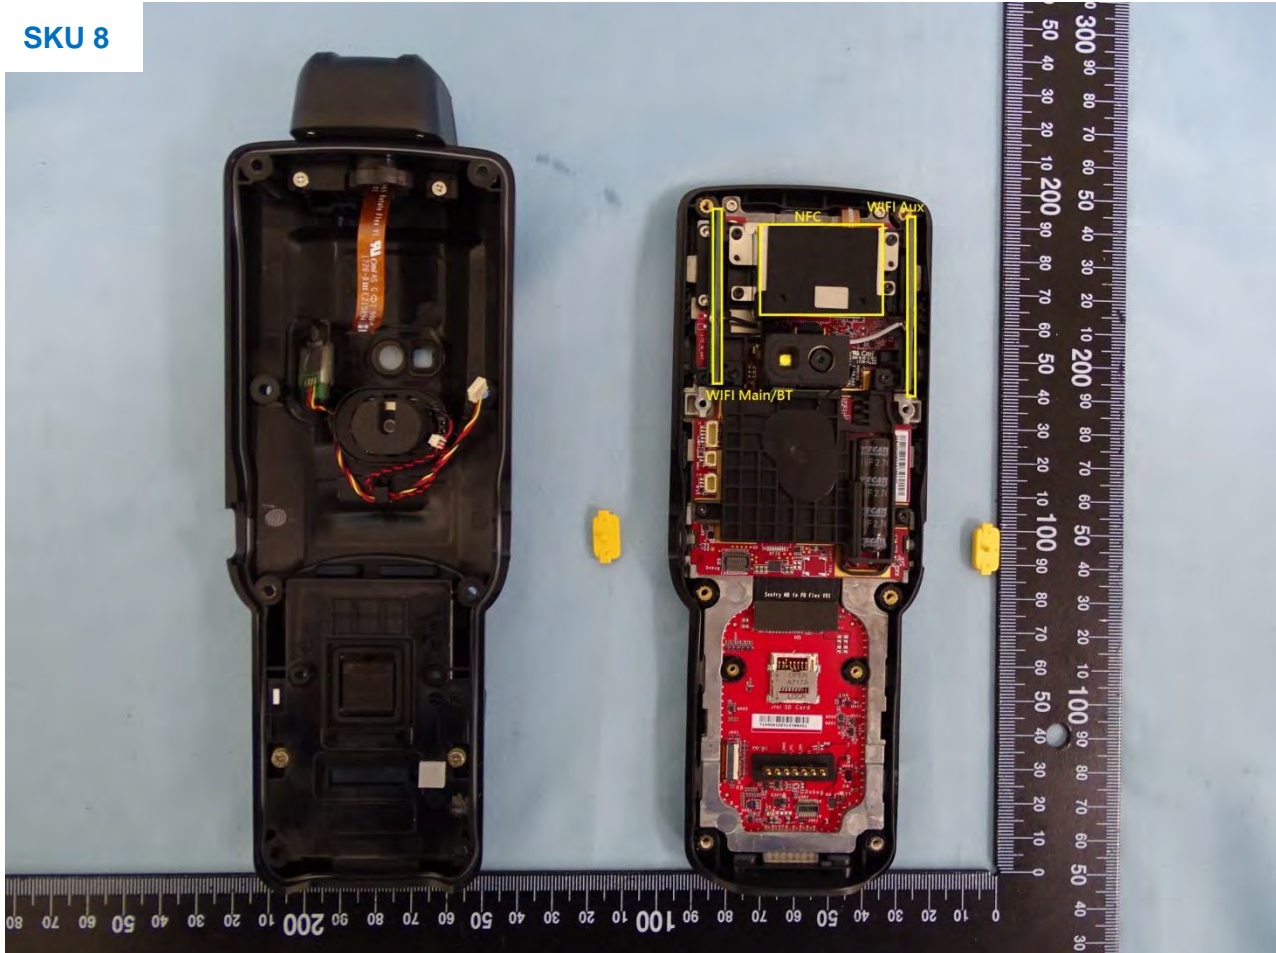

3. Internal Photograph of EUT

Brand Name: Zebra / Model Name: MC330K

SKU 8