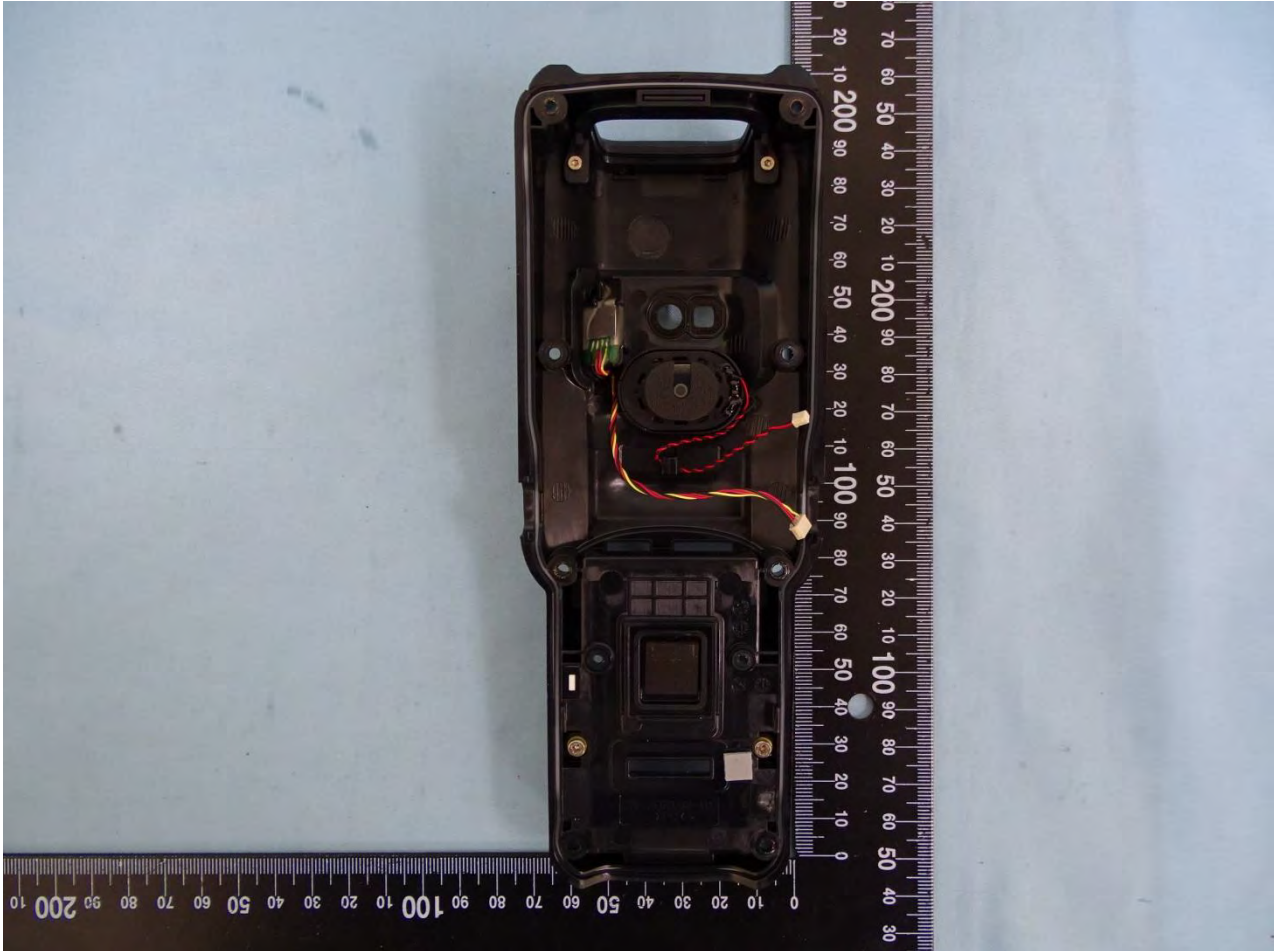

3. Internal Photograph of EUT

Brand Name: Zebra / Model Name: MC330K

SKU 8

Brand Name: Zebra / Model Name: MC330K

SKU 9

Brand Name: Zebra / Model Name: MC330K

SKU 10

Brand Name: Zebra / Model Name: MC330K

SKU 8

Brand Name: Zebra / Model Name: MC330K

Brand Name: Zebra / Model Name: MC330K

Brand Name: Zebra / Model Name: MC330K

Brand Name: Zebra / Model Name: MC330K

Brand Name: Zebra / Model Name: MC330K

Brand Name: Zebra / Model Name: MC330K