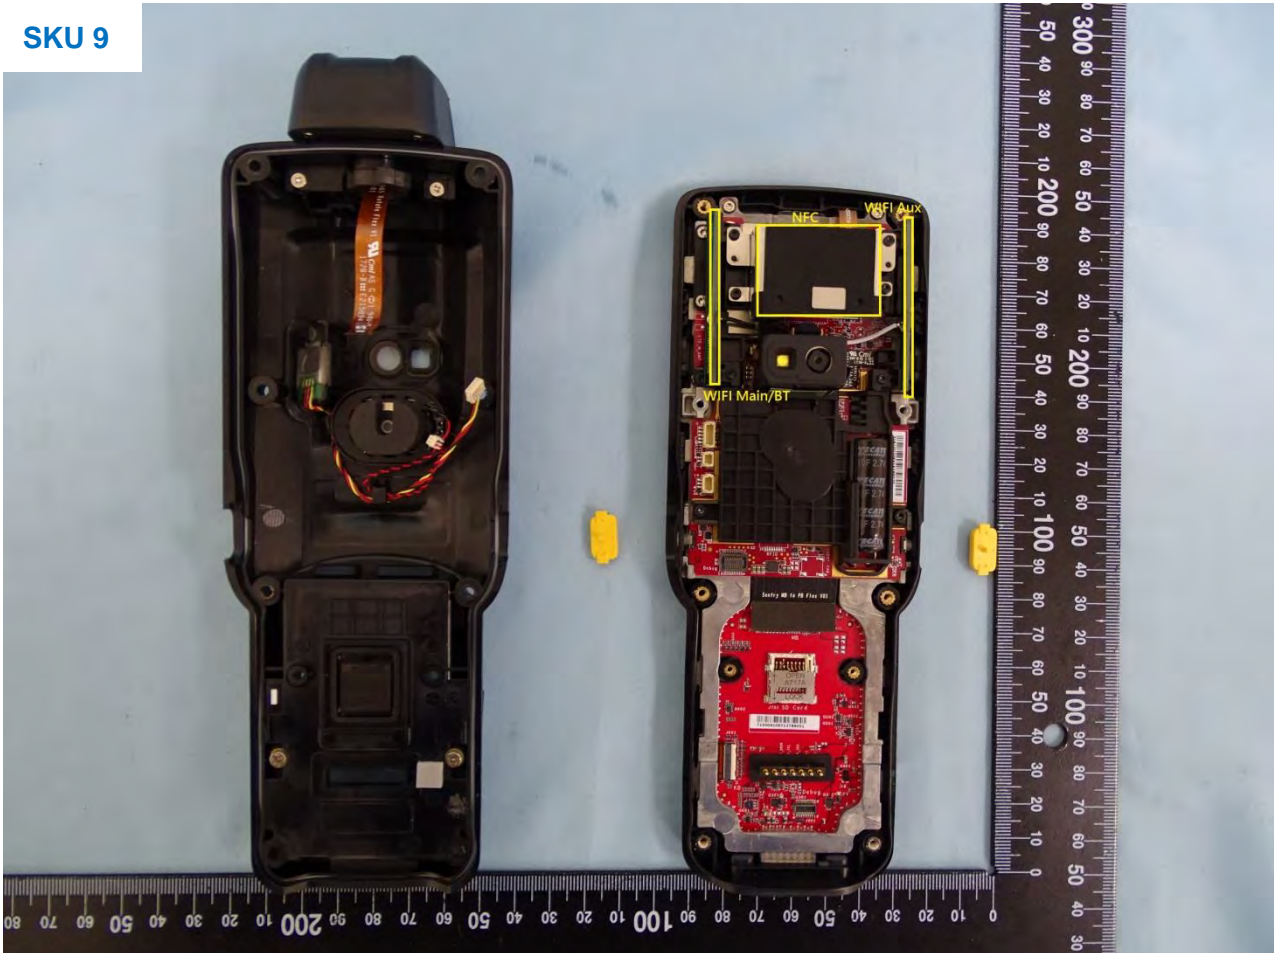

Brand Name: Zebra / Model Name: MC330K

SKU 9