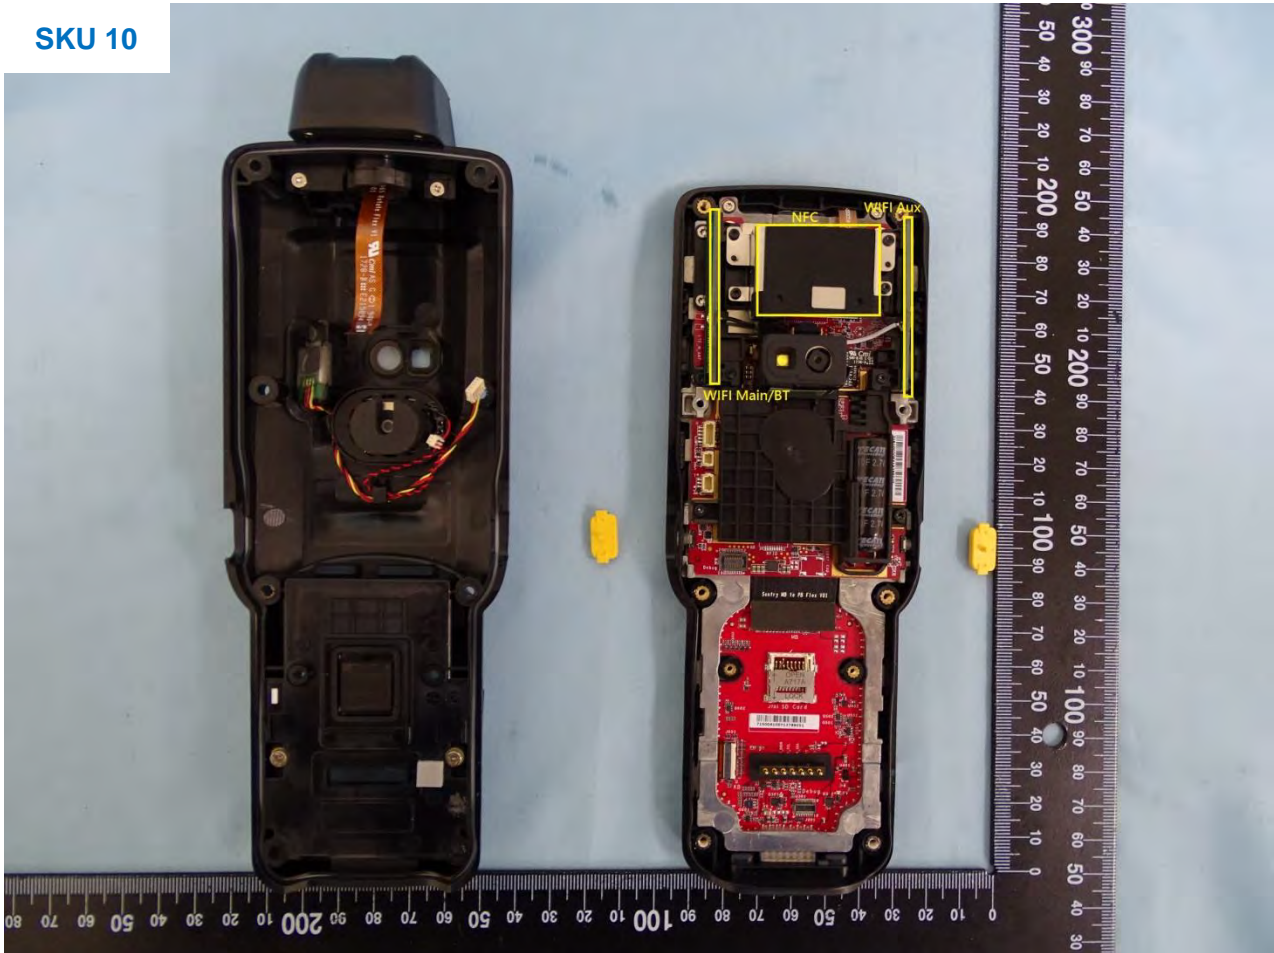

Brand Name: Zebra / Model Name: MC330K

SKU 10