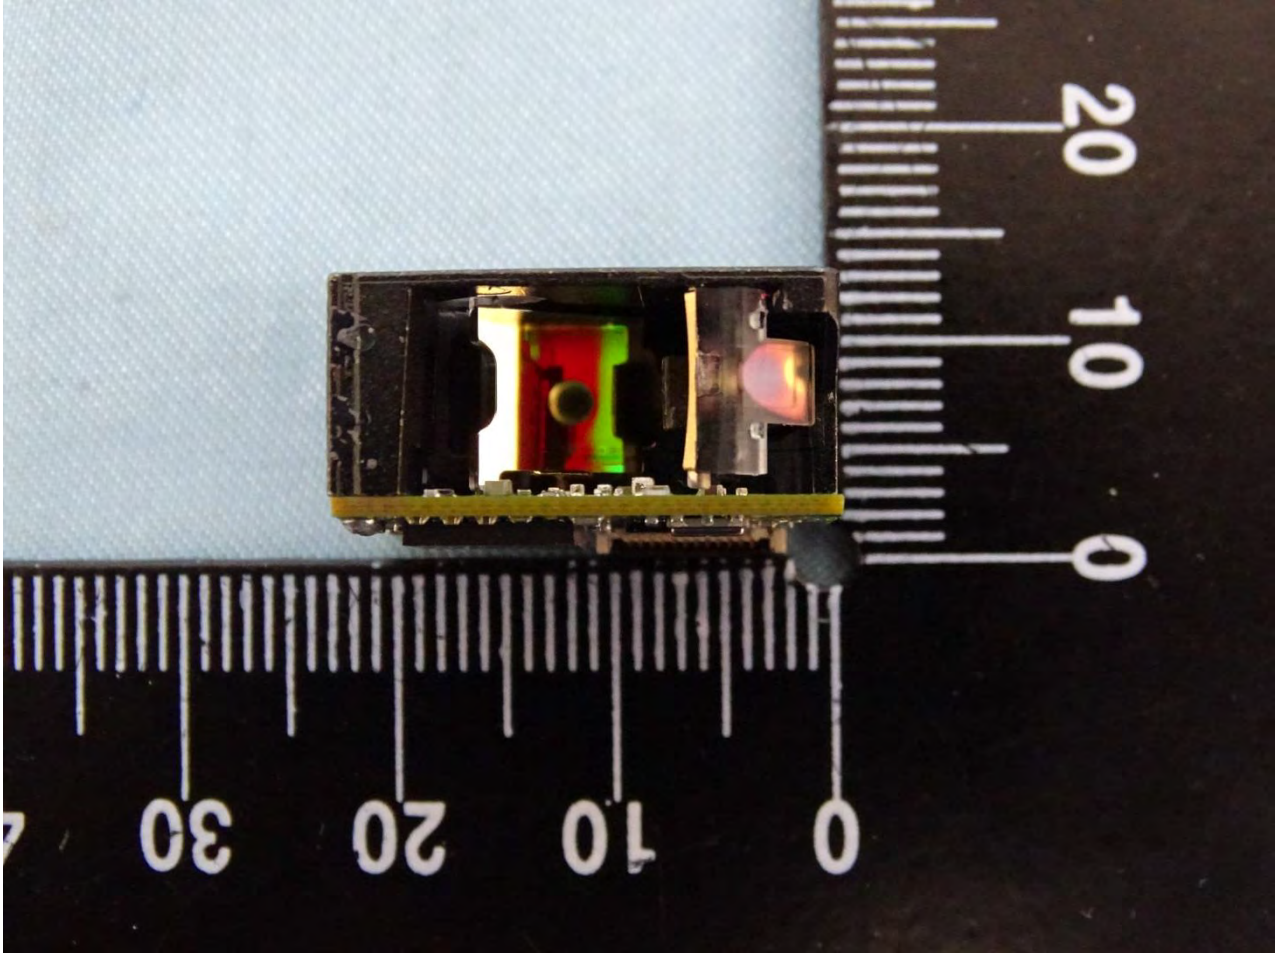

3. Internal Photograph of EUT

Brand Name: Zebra / Model Name: MC330K

SKU 7

Brand Name: Zebra / Model Name: MC330K

SKU 7

Brand Name: Zebra / Model Name: MC330K

Brand Name: Zebra / Model Name: MC330K

Brand Name: Zebra / Model Name: MC330K

Brand Name: Zebra / Model Name: MC330K

Brand Name: Zebra / Model Name: MC330K

Brand Name: Zebra / Model Name: MC330K

Brand Name: Zebra / Model Name: MC330K

Brand Name: Zebra / Model Name: MC330K

Brand Name: Zebra / Model Name: MC330K