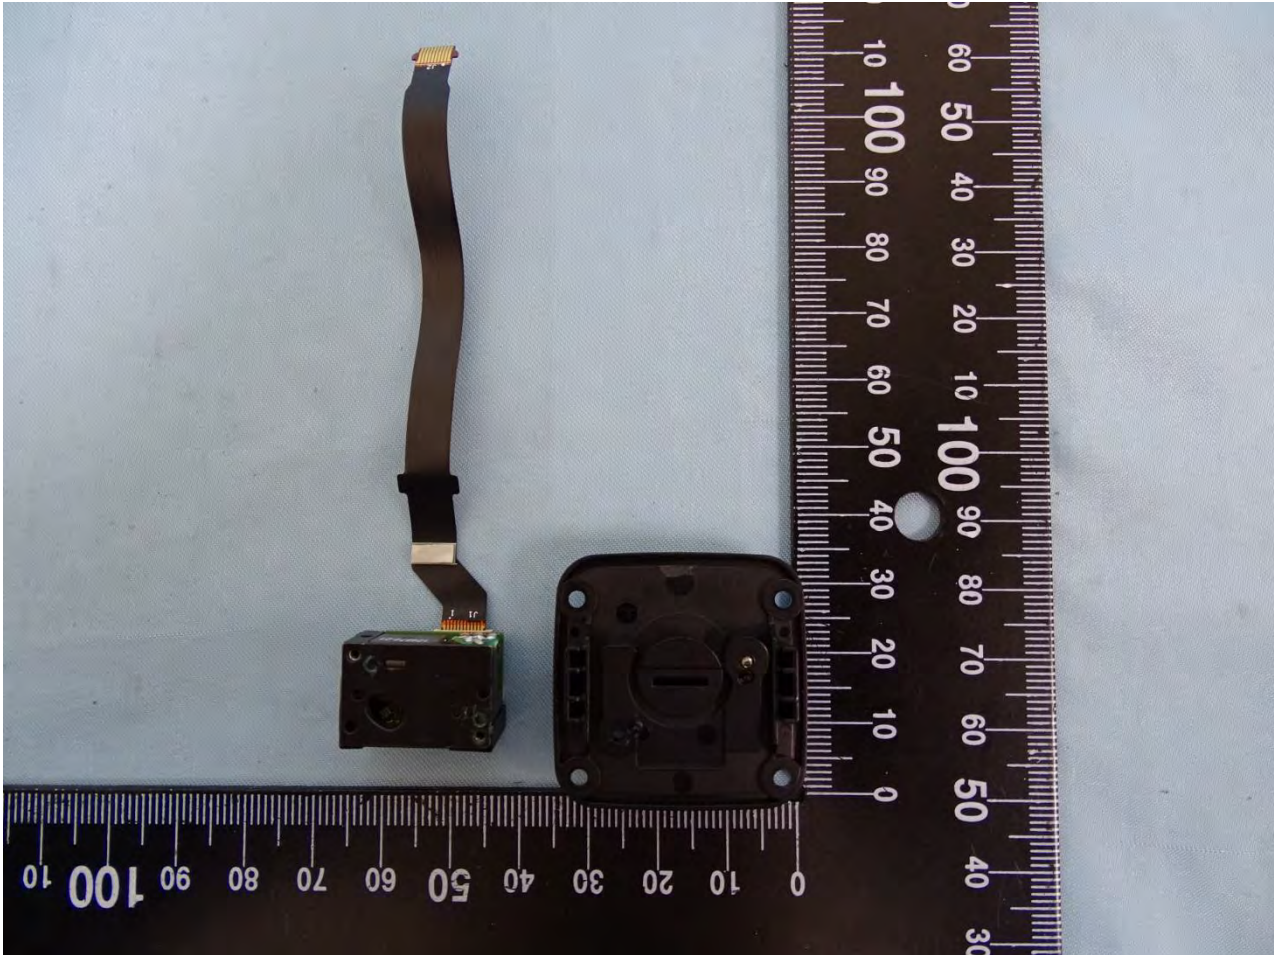

3. Internal Photograph of EUT

Brand Name: Zebra / Model Name: MC330K

SKU 7

Brand Name: Zebra / Model Name: MC330K

SKU 7

Brand Name: Zebra / Model Name: MC330K

Brand Name: Zebra / Model Name: MC330K

Brand Name: Zebra / Model Name: MC330K

Brand Name: Zebra / Model Name: MC330K

Brand Name: Zebra / Model Name: MC330K

Brand Name: Zebra / Model Name: MC330K

Brand Name: Zebra / Model Name: MC330K

Brand Name: Zebra / Model Name: MC330K

Brand Name: Zebra / Model Name: MC330K