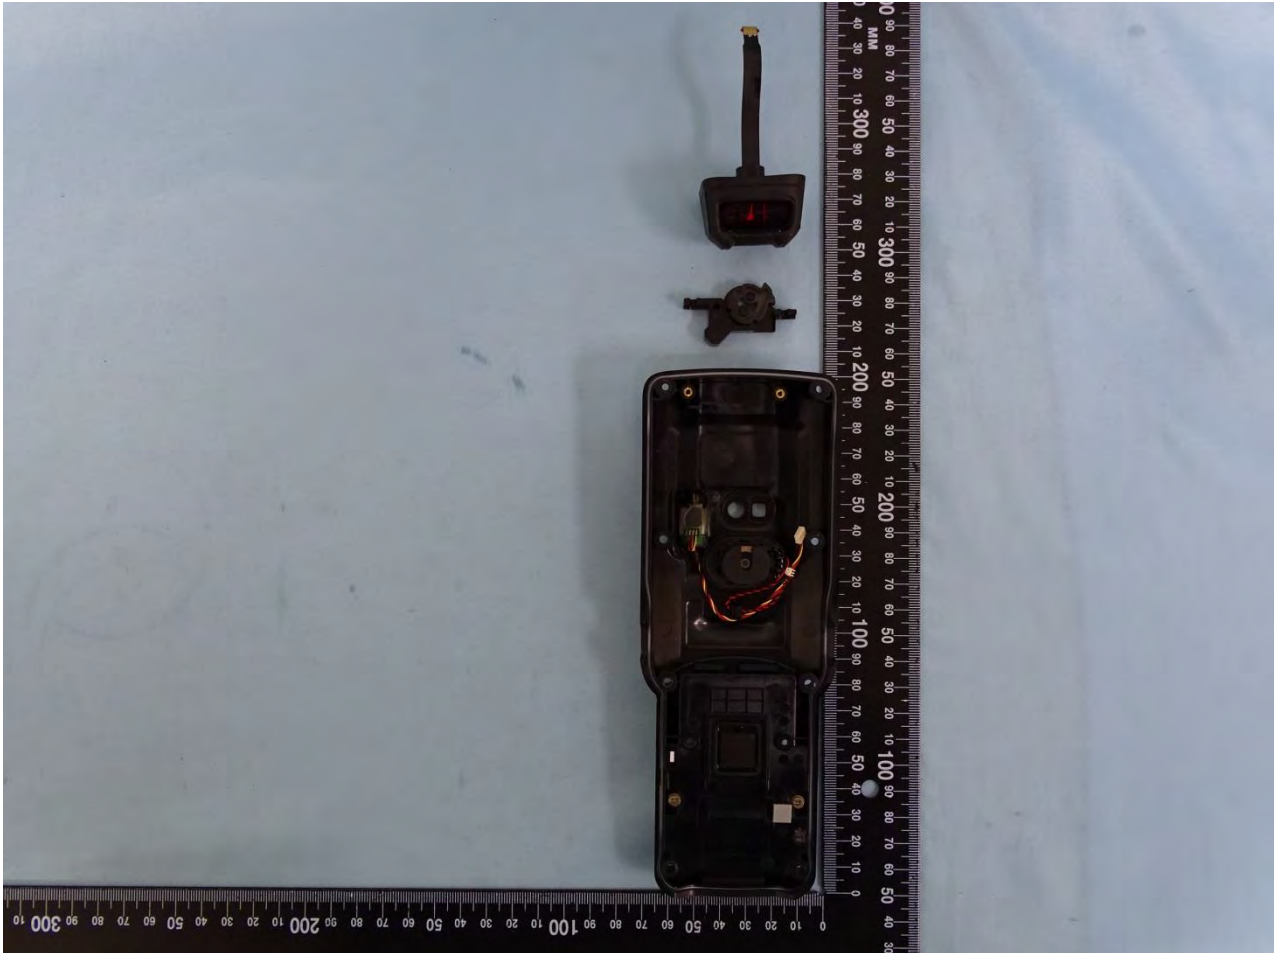

3. Internal Photograph of EUT

Brand Name: Zebra / Model Name: MC330K

SKU 7

Brand Name: Zebra / Model Name: MC330K

SKU 7

Brand Name: Zebra / Model Name: MC330K

Brand Name: Zebra / Model Name: MC330K

Brand Name: Zebra / Model Name: MC330K

Brand Name: Zebra / Model Name: MC330K

Brand Name: Zebra / Model Name: MC330K

Brand Name: Zebra / Model Name: MC330K

Brand Name: Zebra / Model Name: MC330K

Brand Name: Zebra / Model Name: MC330K

Brand Name: Zebra / Model Name: MC330K