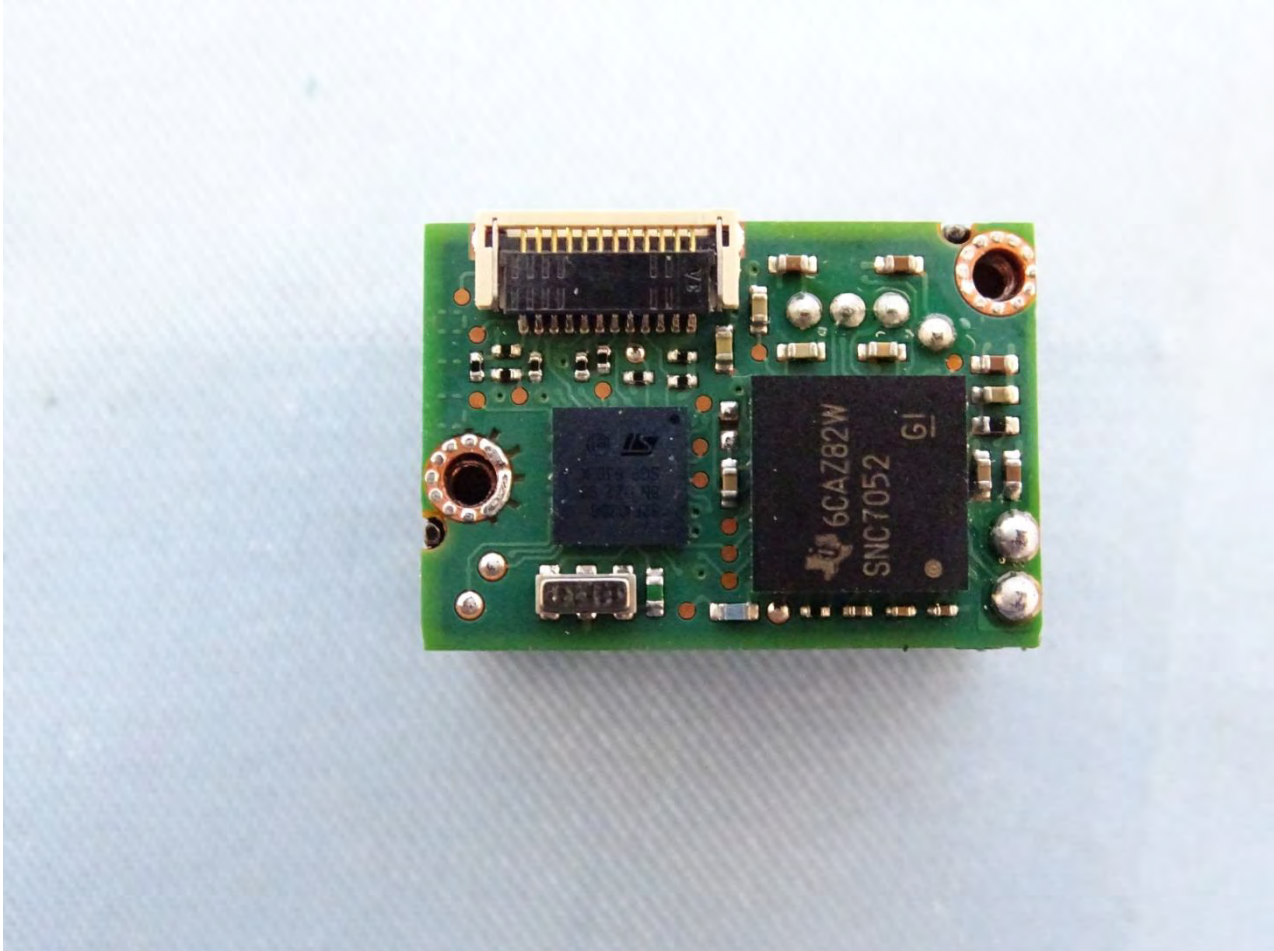

3. Internal Photograph of EUT

Brand Name: Zebra / Model Name: MC330K

SKU 7

Brand Name: Zebra / Model Name: MC330K

SKU 7

Brand Name: Zebra / Model Name: MC330K

Brand Name: Zebra / Model Name: MC330K

Brand Name: Zebra / Model Name: MC330K

Brand Name: Zebra / Model Name: MC330K

Brand Name: Zebra / Model Name: MC330K

Brand Name: Zebra / Model Name: MC330K

Brand Name: Zebra / Model Name: MC330K

Brand Name: Zebra / Model Name: MC330K

Brand Name: Zebra / Model Name: MC330K