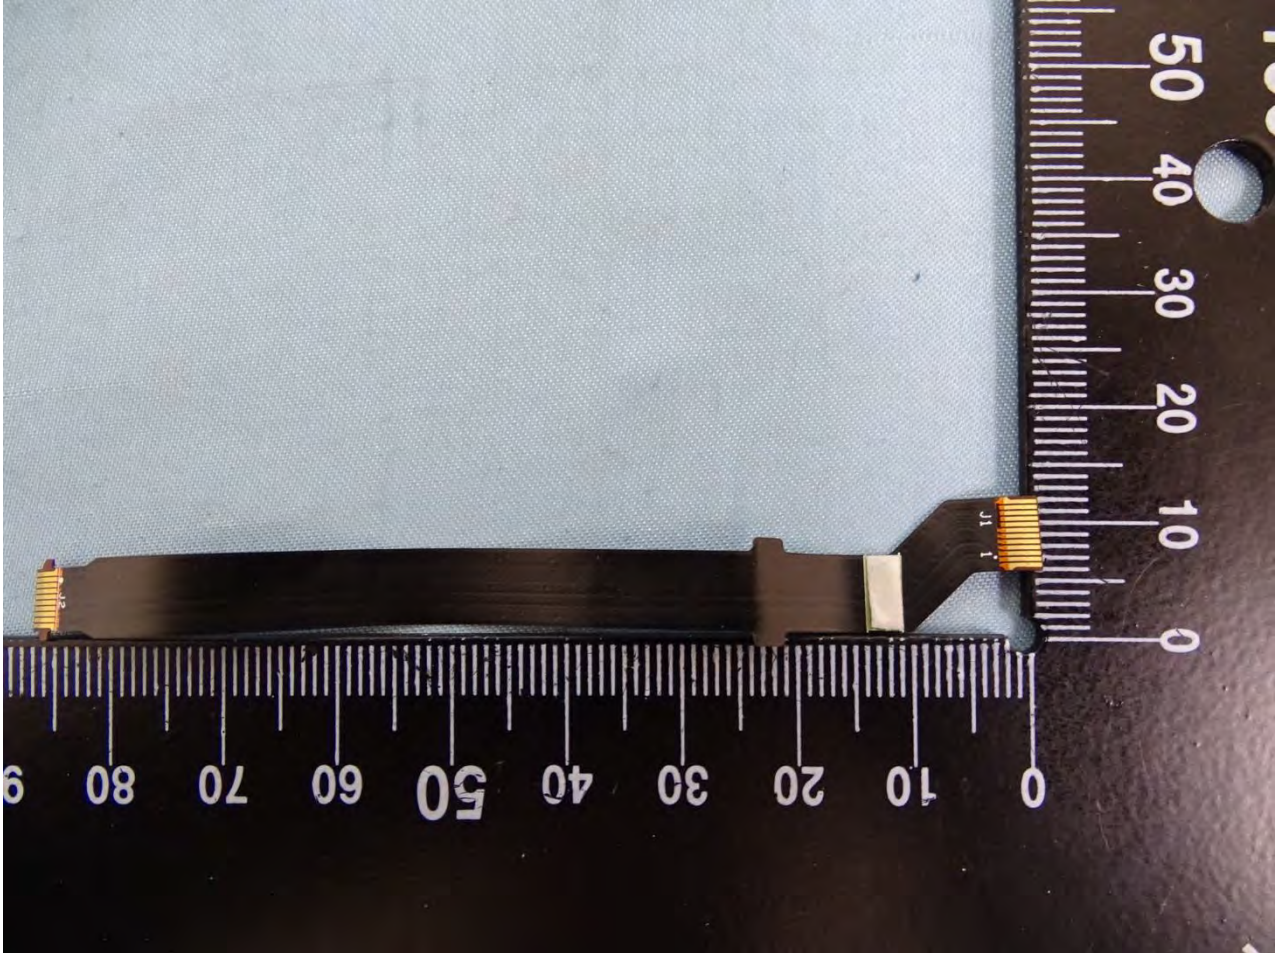

Brand Name: Zebra / Model Name: MC330K