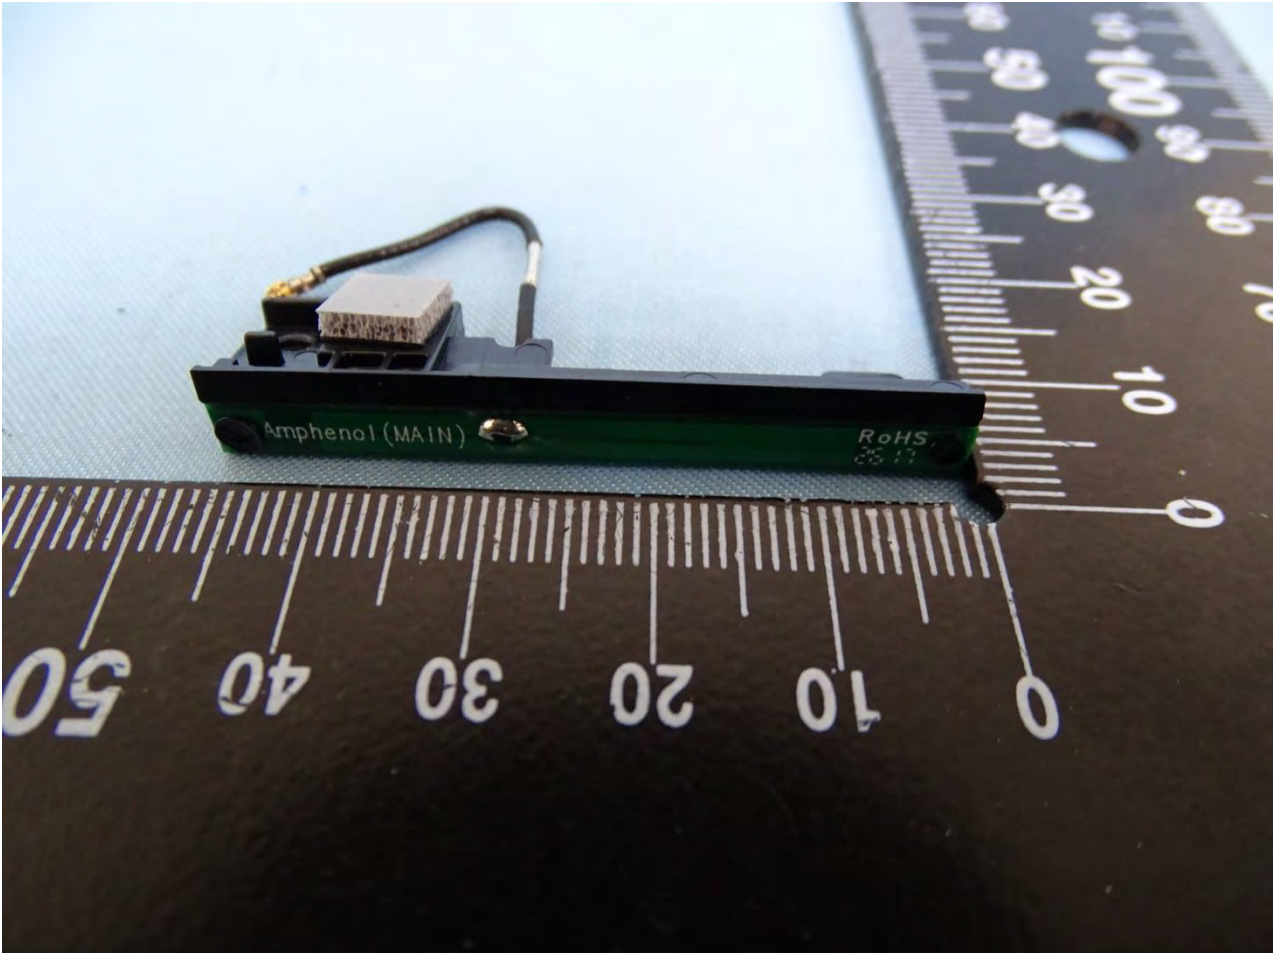

Brand Name: Zebra / Model Name: MC330K

NFC Antenna for SKU 5

Brand Name: Zebra / Model Name: MC330K

WLAN Main & Bluetooth Antenna for SKU 6

Brand Name: Zebra / Model Name: MC330K

Brand Name: Zebra / Model Name: MC330K