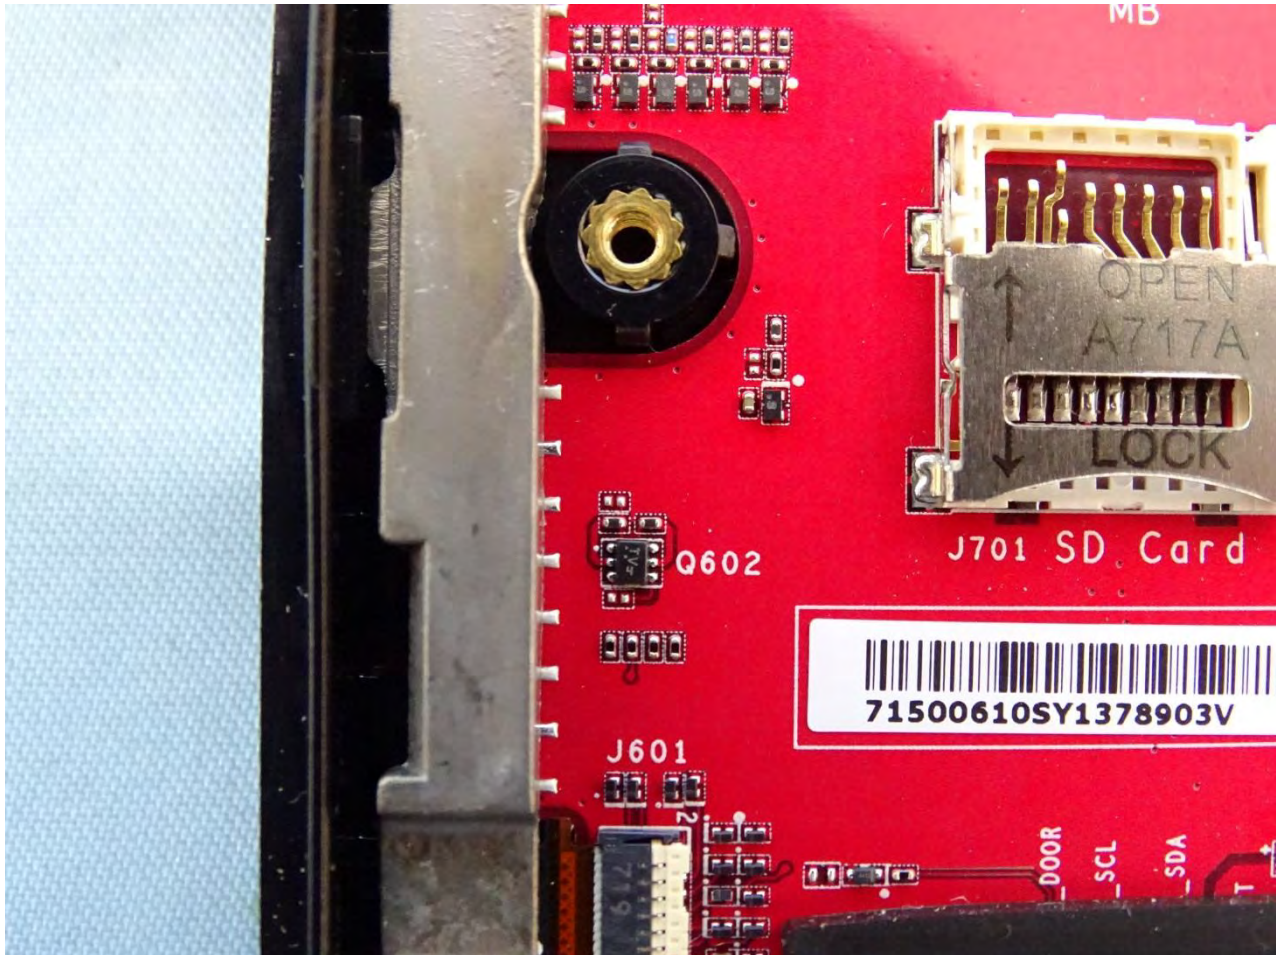

Brand Name: Zebra / Model Name: MC330K

Brand Name: Zebra / Model Name: MC330K

Brand Name: Zebra / Model Name: MC330K

Brand Name: Zebra / Model Name: MC330K

Brand Name: Zebra / Model Name: MC330K

WLAN Main & Bluetooth Antenna for SKU 4

Brand Name: Zebra / Model Name: MC330K

Brand Name: Zebra / Model Name: MC330K

WLAN Aux. Antenna for SKU 4

Brand Name: Zebra / Model Name: MC330K

Brand Name: Zebra / Model Name: MC330K

NFC Antenna for SKU 4

Brand Name: Zebra / Model Name: MC330K

WLAN Main & Bluetooth Antenna for SKU 5

Brand Name: Zebra / Model Name: MC330K

Brand Name: Zebra / Model Name: MC330K

WLAN Aux. Antenna for SKU 5

Brand Name: Zebra / Model Name: MC330K