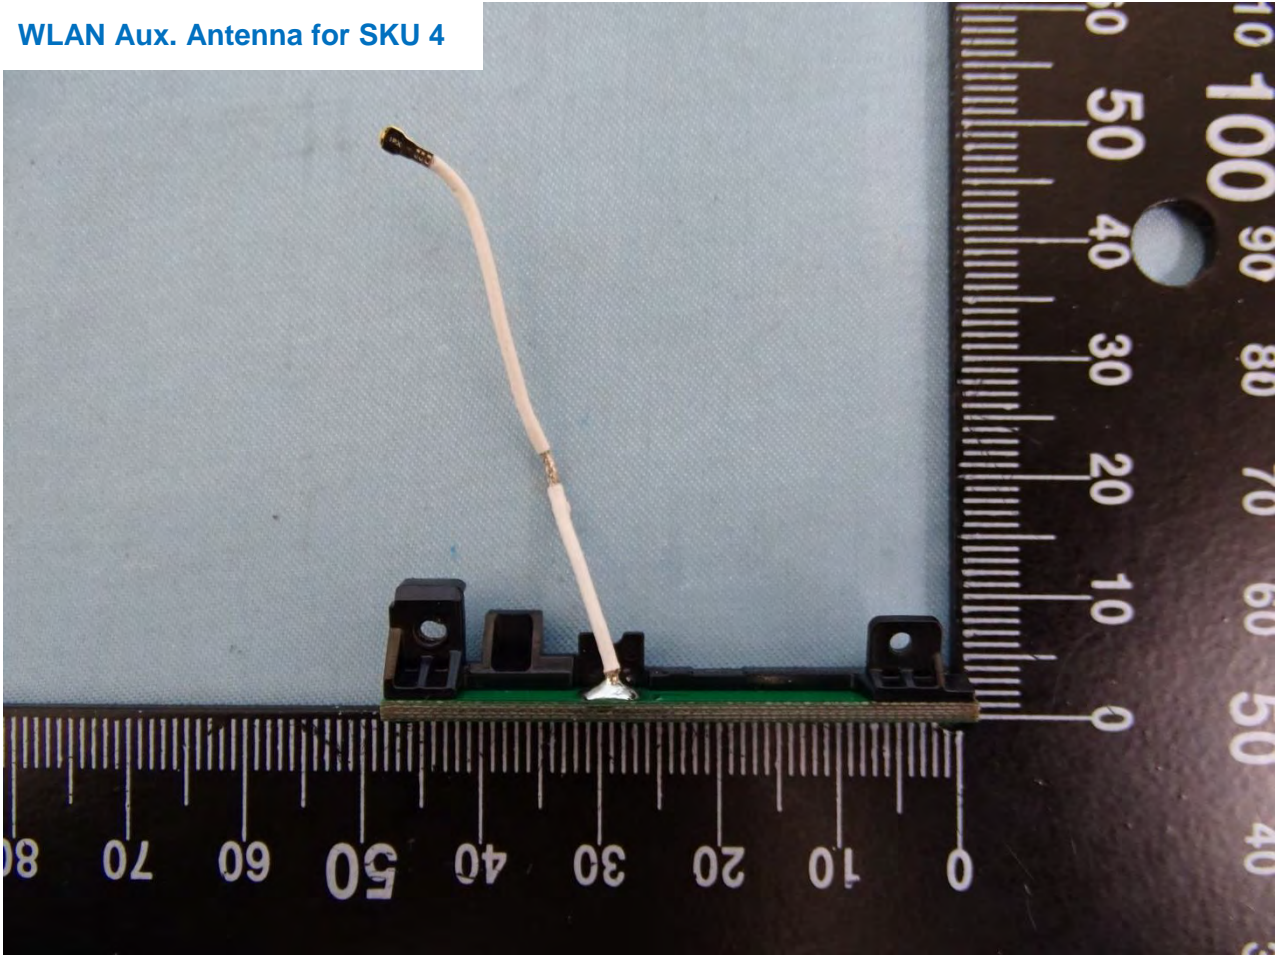

Brand Name: Zebra / Model Name: MC330K

Brand Name: Zebra / Model Name: MC330K

Brand Name: Zebra / Model Name: MC330K

Brand Name: Zebra / Model Name: MC330K

Brand Name: Zebra / Model Name: MC330K

WLAN Main & Bluetooth Antenna for SKU 4

Brand Name: Zebra / Model Name: MC330K

Brand Name: Zebra / Model Name: MC330K

WLAN Aux. Antenna for SKU 4

Brand Name: Zebra / Model Name: MC330K

Brand Name: Zebra / Model Name: MC330K

NFC Antenna for SKU 4