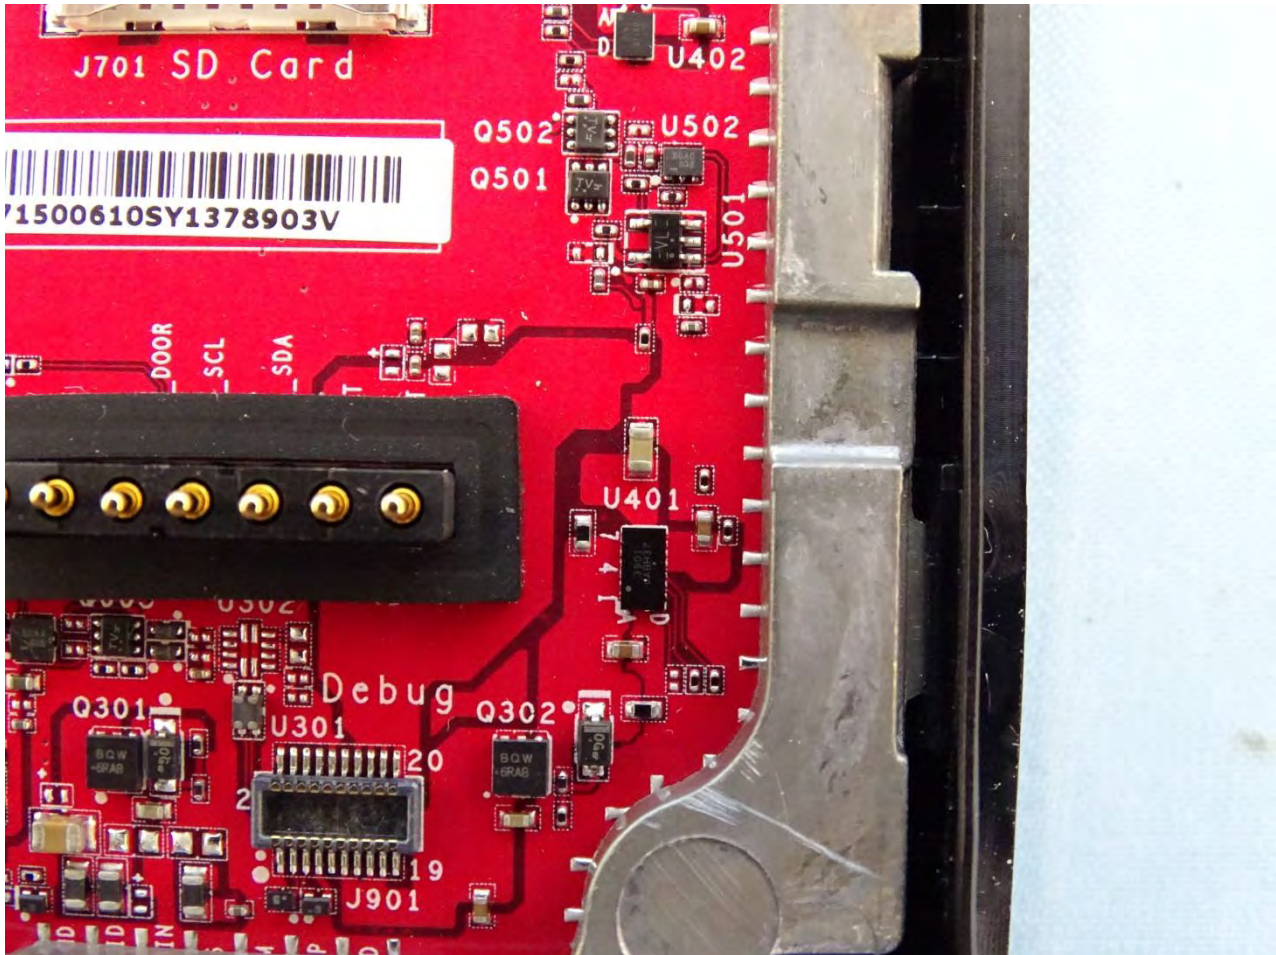

Brand Name: Zebra / Model Name: MC330K

Brand Name: Zebra / Model Name: MC330K

Brand Name: Zebra / Model Name: MC330K

Brand Name: Zebra / Model Name: MC330K

Brand Name: Zebra / Model Name: MC330K

WLAN Main & Bluetooth Antenna for SKU 4

Brand Name: Zebra / Model Name: MC330K

Brand Name: Zebra / Model Name: MC330K

WLAN Aux. Antenna for SKU 4

Brand Name: Zebra / Model Name: MC330K

Brand Name: Zebra / Model Name: MC330K

NFC Antenna for SKU 4

Brand Name: Zebra / Model Name: MC330K

WLAN Main & Bluetooth Antenna for SKU 5

Brand Name: Zebra / Model Name: MC330K

Brand Name: Zebra / Model Name: MC330K

WLAN Aux. Antenna for SKU 5

Brand Name: Zebra / Model Name: MC330K