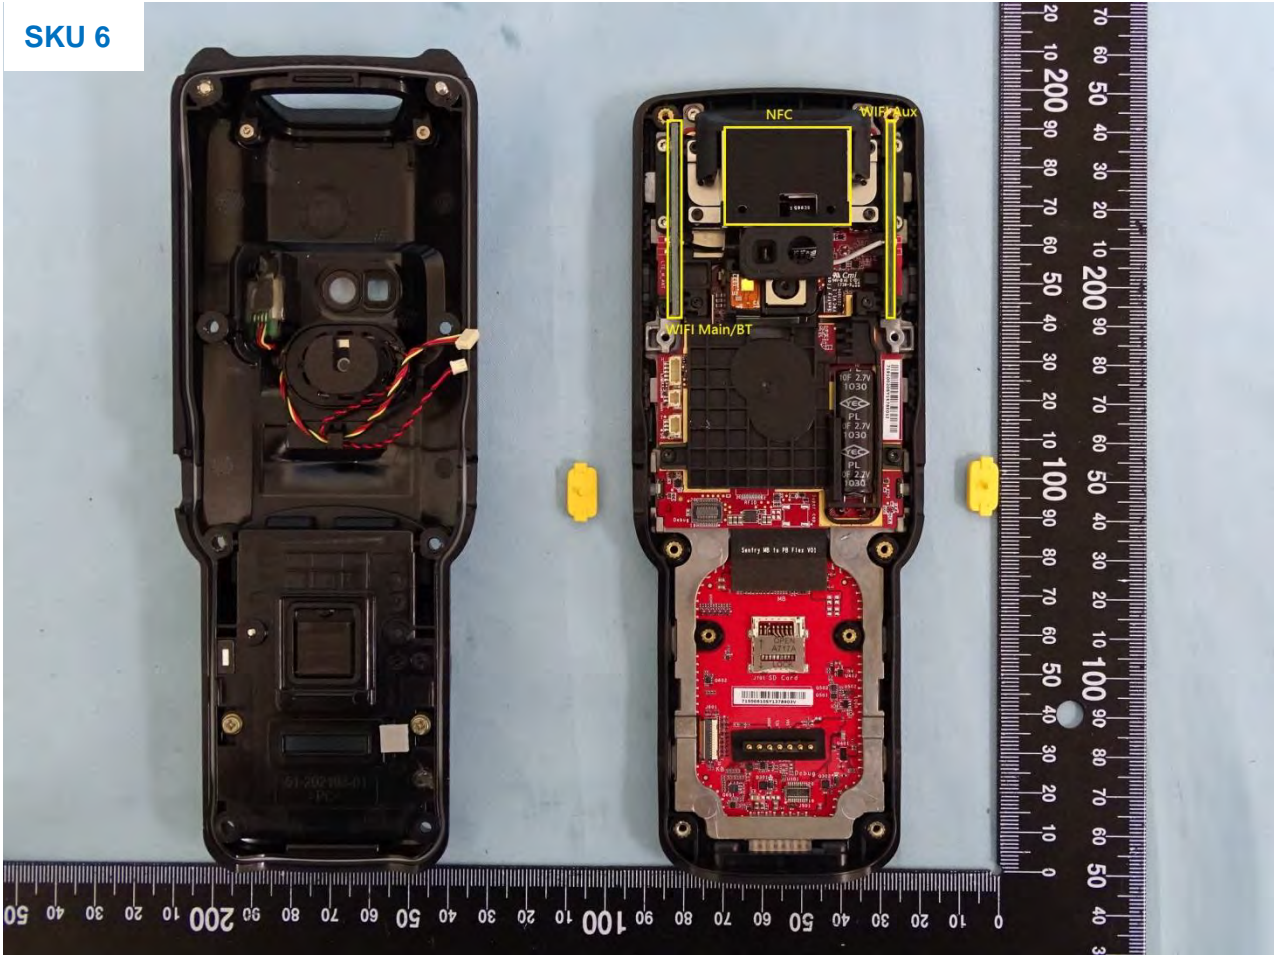

Brand Name: Zebra / Model Name: MC330K

SKU 6