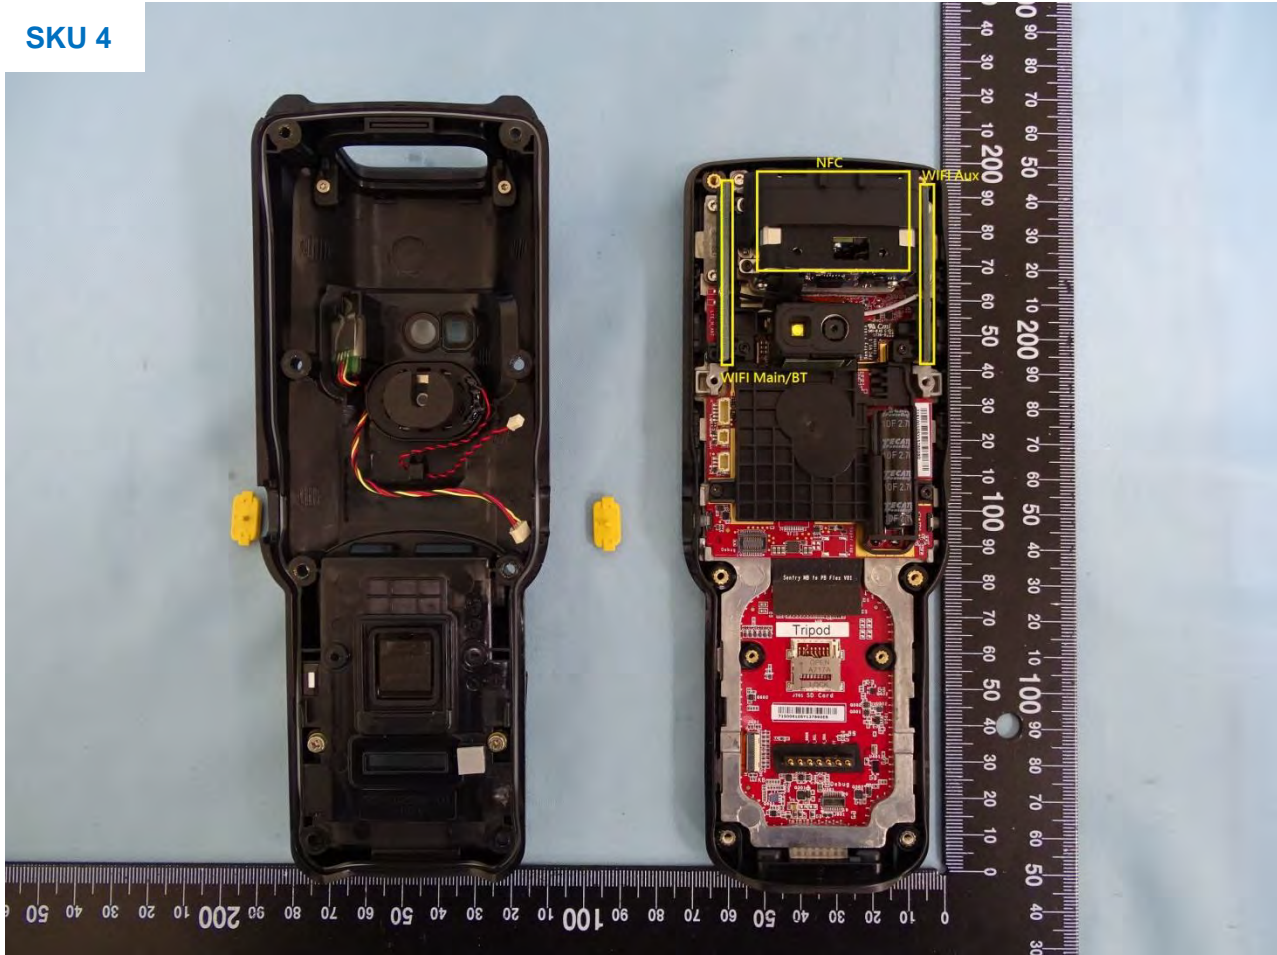

3. Internal Photograph of EUT

Brand Name: Zebra / Model Name: MC330K

SKU 4