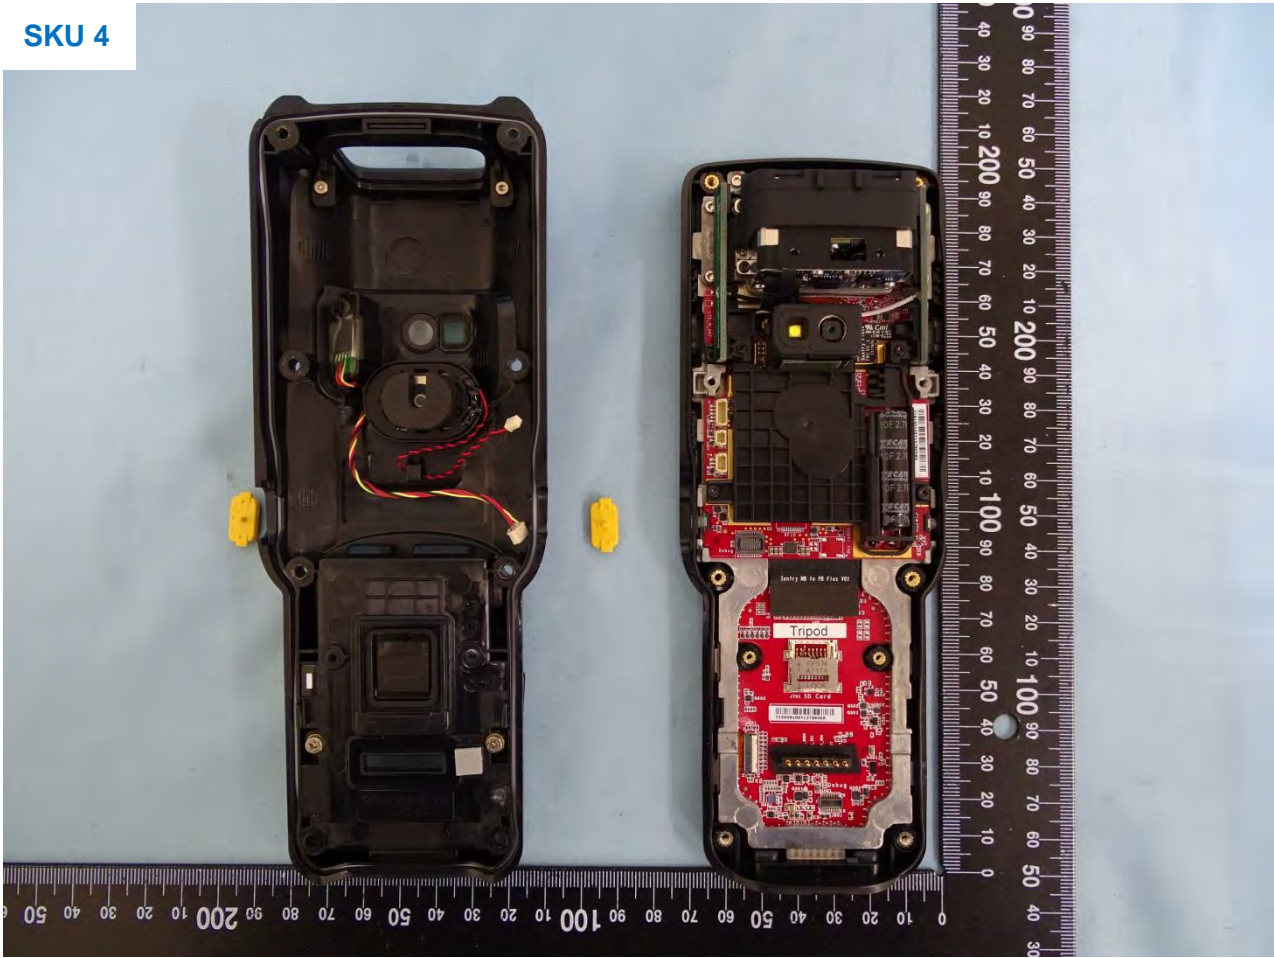

Brand Name: Zebra / Model Name: MC330K

SKU 4