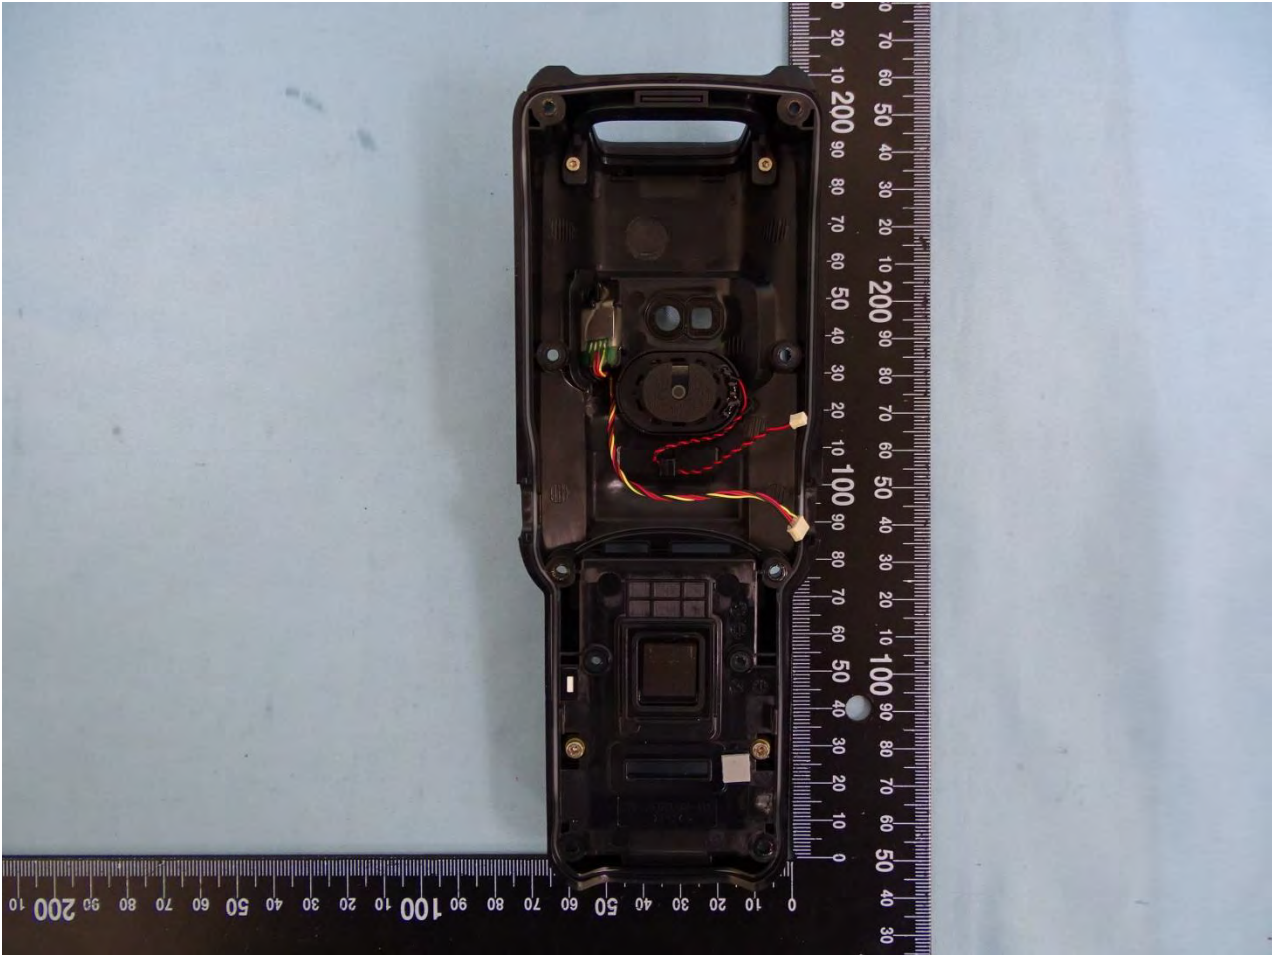

### 3. Internal Photograph of EUT

Brand Name: Zebra / Model Name: MC330K

SKU 4

Brand Name: Zebra / Model Name: MC330K

SKU 5

Brand Name: Zebra / Model Name: MC330K

SKU 6

Brand Name: Zebra / Model Name: MC330K

SKU 4

Brand Name: Zebra / Model Name: MC330K

Brand Name: Zebra / Model Name: MC330K

Brand Name: Zebra / Model Name: MC330K

Brand Name: Zebra / Model Name: MC330K

Brand Name: Zebra / Model Name: MC330K

Brand Name: Zebra / Model Name: MC330K