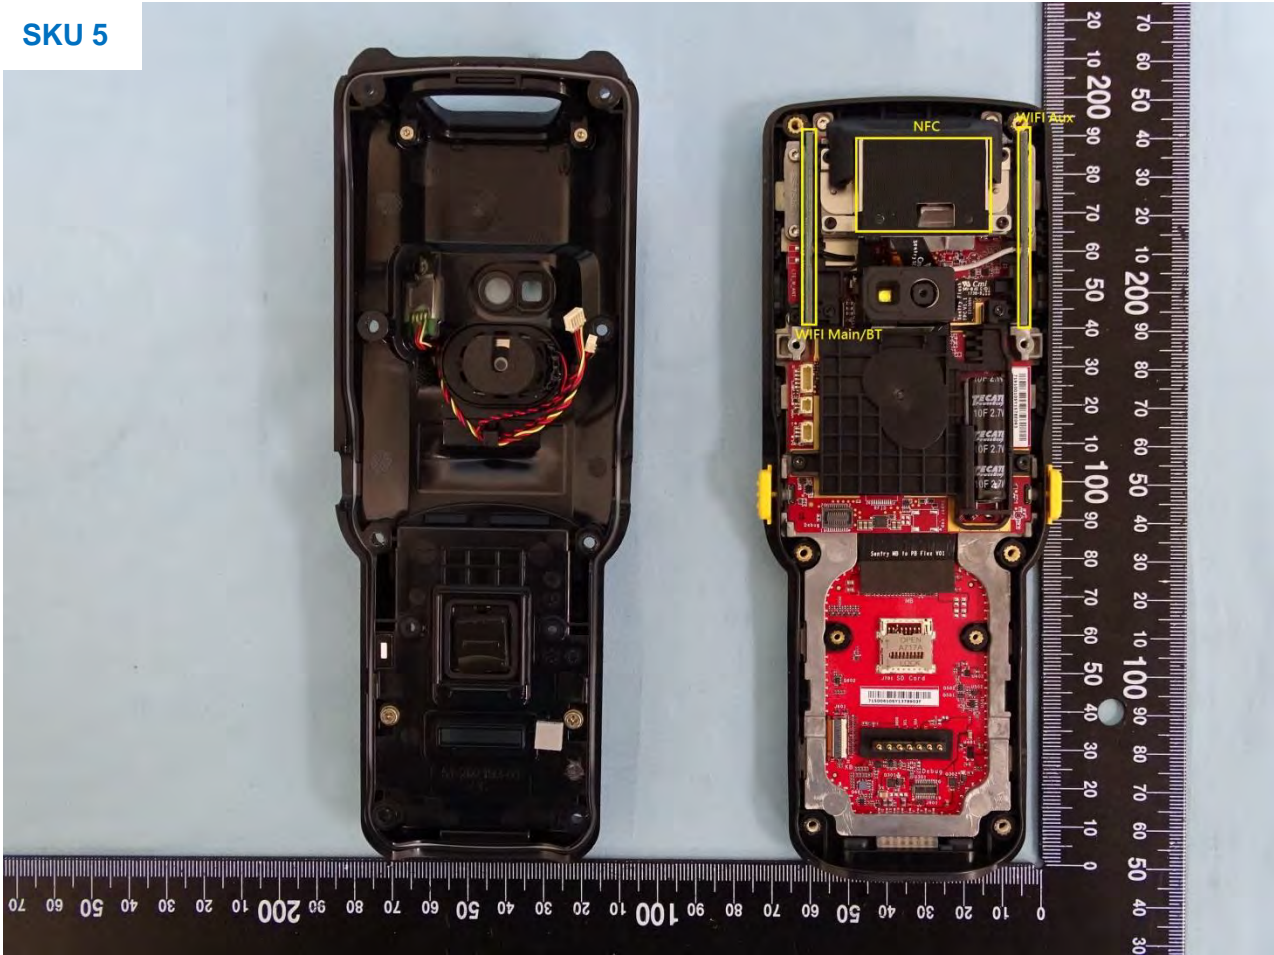

Brand Name: Zebra / Model Name: MC330K

SKU 5