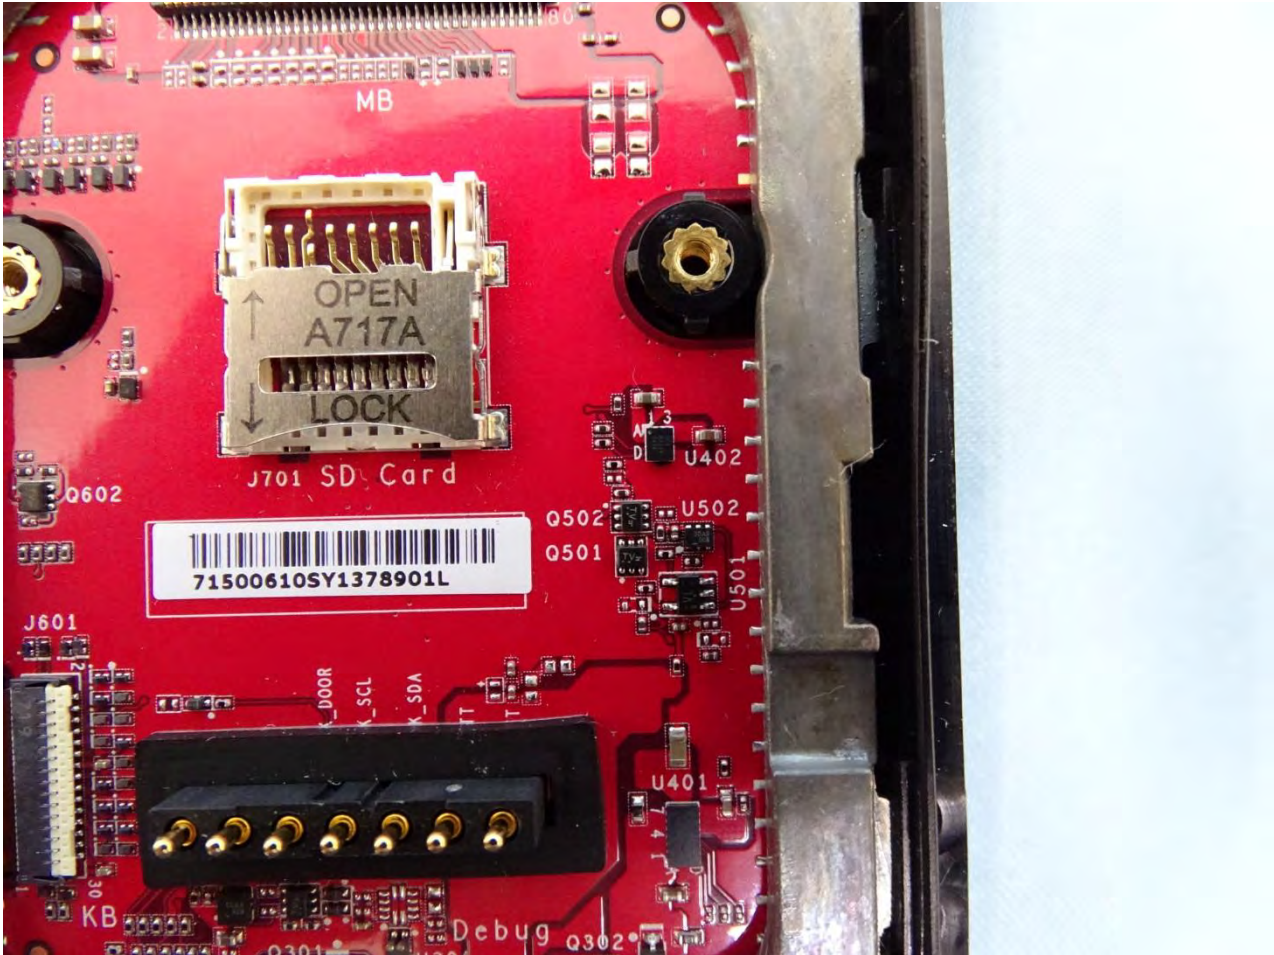

Brand Name: Zebra / Model Name: MC330K

Brand Name: Zebra / Model Name: MC330K

Brand Name: Zebra / Model Name: MC330K

Brand Name: Zebra / Model Name: MC330K

Brand Name: Zebra / Model Name: MC330K

Brand Name: Zebra / Model Name: MC330K

Brand Name: Zebra / Model Name: MC330K

WLAN Main & Bluetooth Antenna for SKU 1

Brand Name: Zebra / Model Name: MC330K

Brand Name: Zebra / Model Name: MC330K

WLAN Aux. Antenna for SKU 1

Brand Name: Zebra / Model Name: MC330K

Brand Name: Zebra / Model Name: MC330K

NFC Antenna for SKU 1

Brand Name: Zebra / Model Name: MC330K

WLAN Main & Bluetooth Antenna for SKU 2

Brand Name: Zebra / Model Name: MC330K

Brand Name: Zebra / Model Name: MC330K