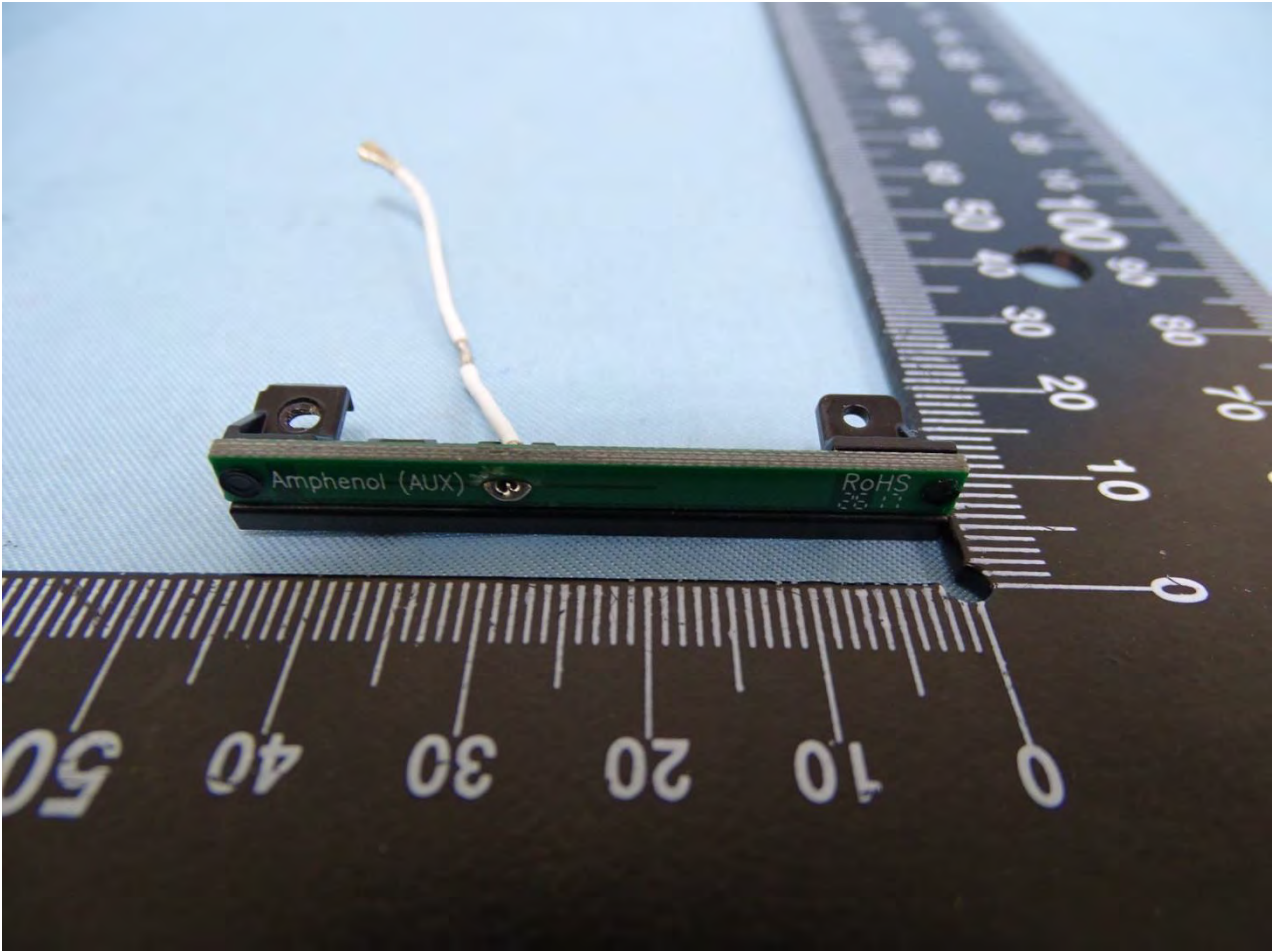

Brand Name: Zebra / Model Name: MC330K

Brand Name: Zebra / Model Name: MC330K

WLAN Aux. Antenna for SKU 3

Brand Name: Zebra / Model Name: MC330K

Brand Name: Zebra / Model Name: MC330K

NFC Antenna for SKU 3