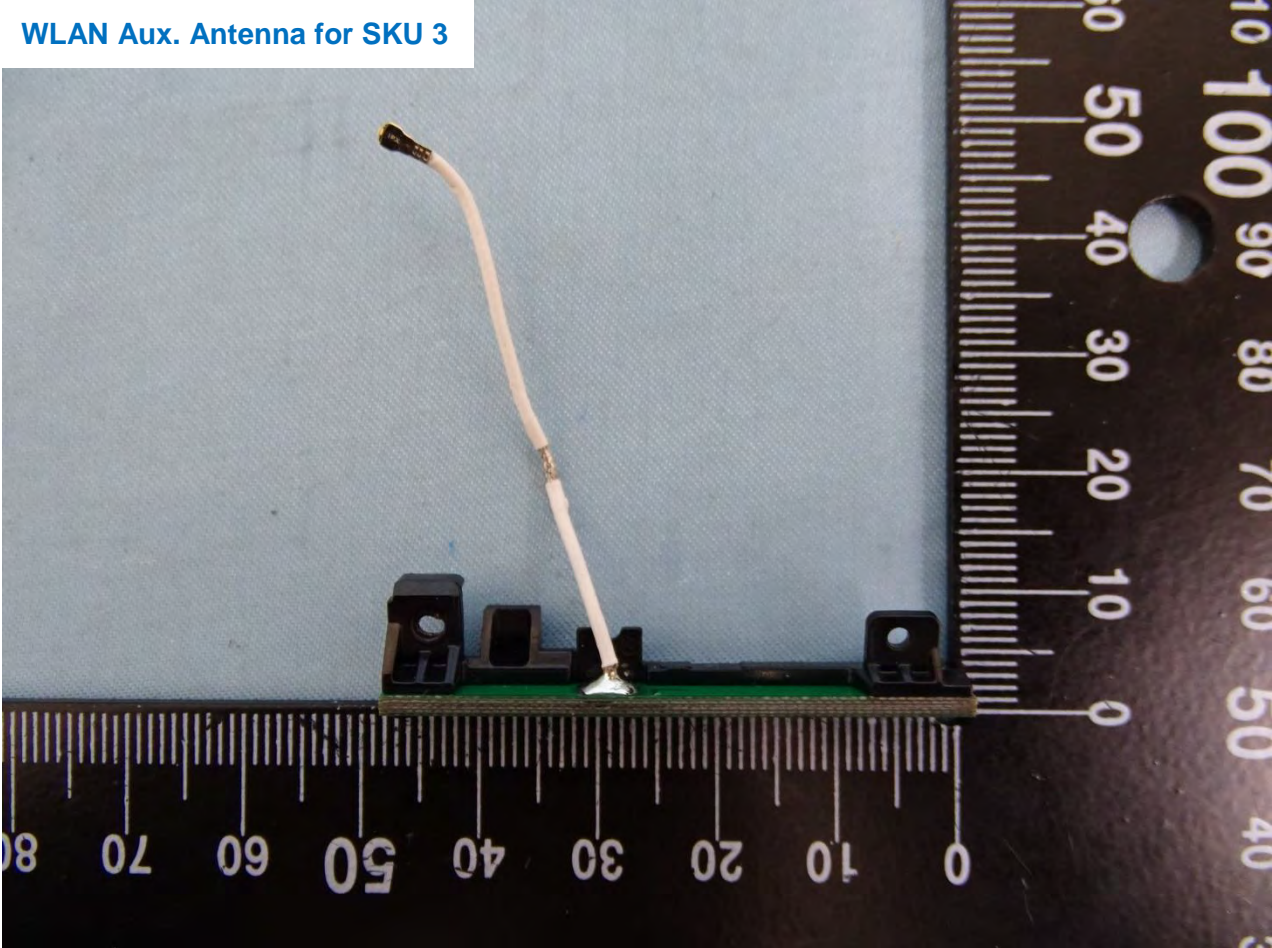

Brand Name: Zebra / Model Name: MC330K

WLAN Aux. Antenna for SKU 3