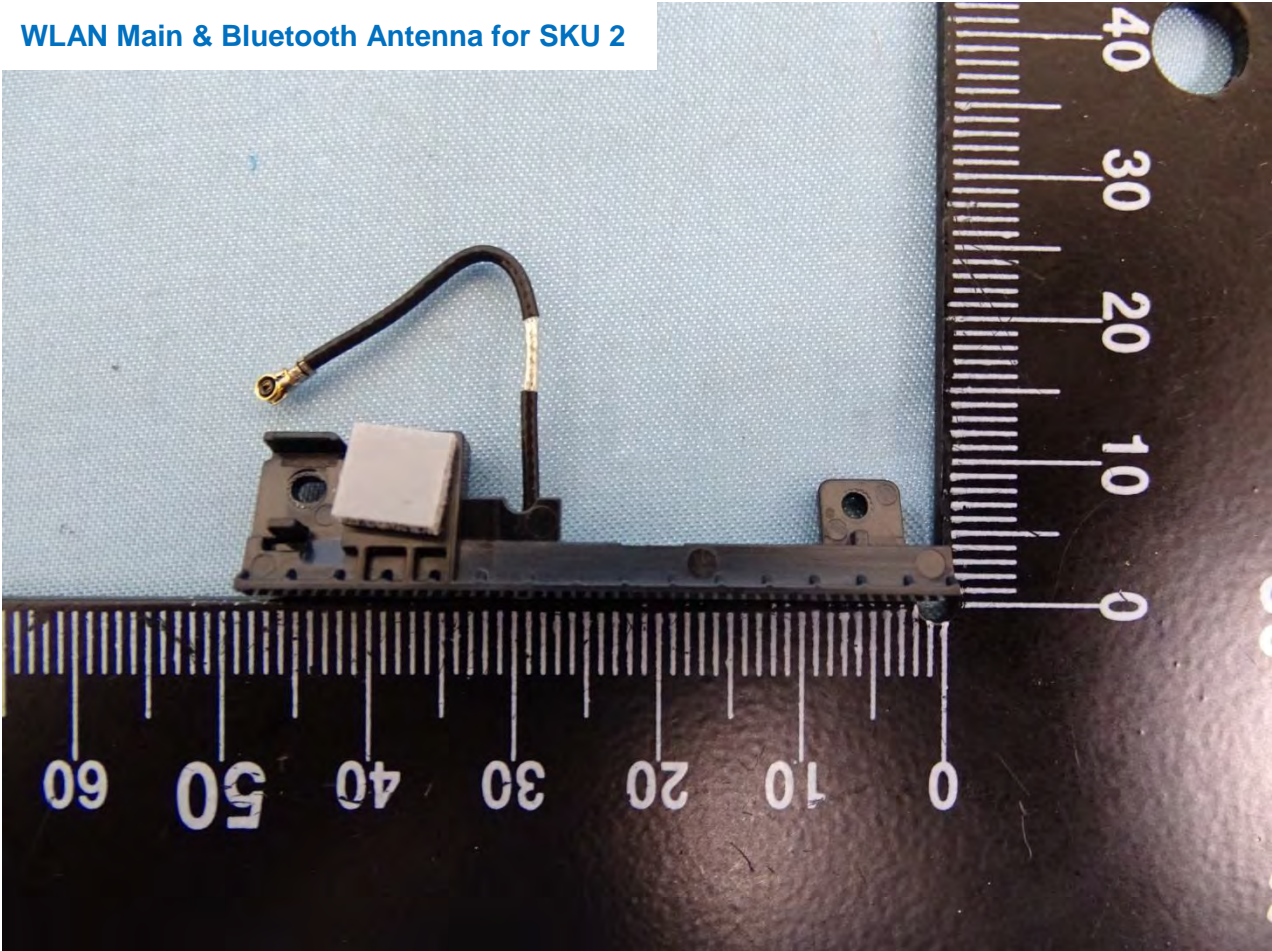

Brand Name: Zebra / Model Name: MC330K

WLAN Main & Bluetooth Antenna for SKU 2