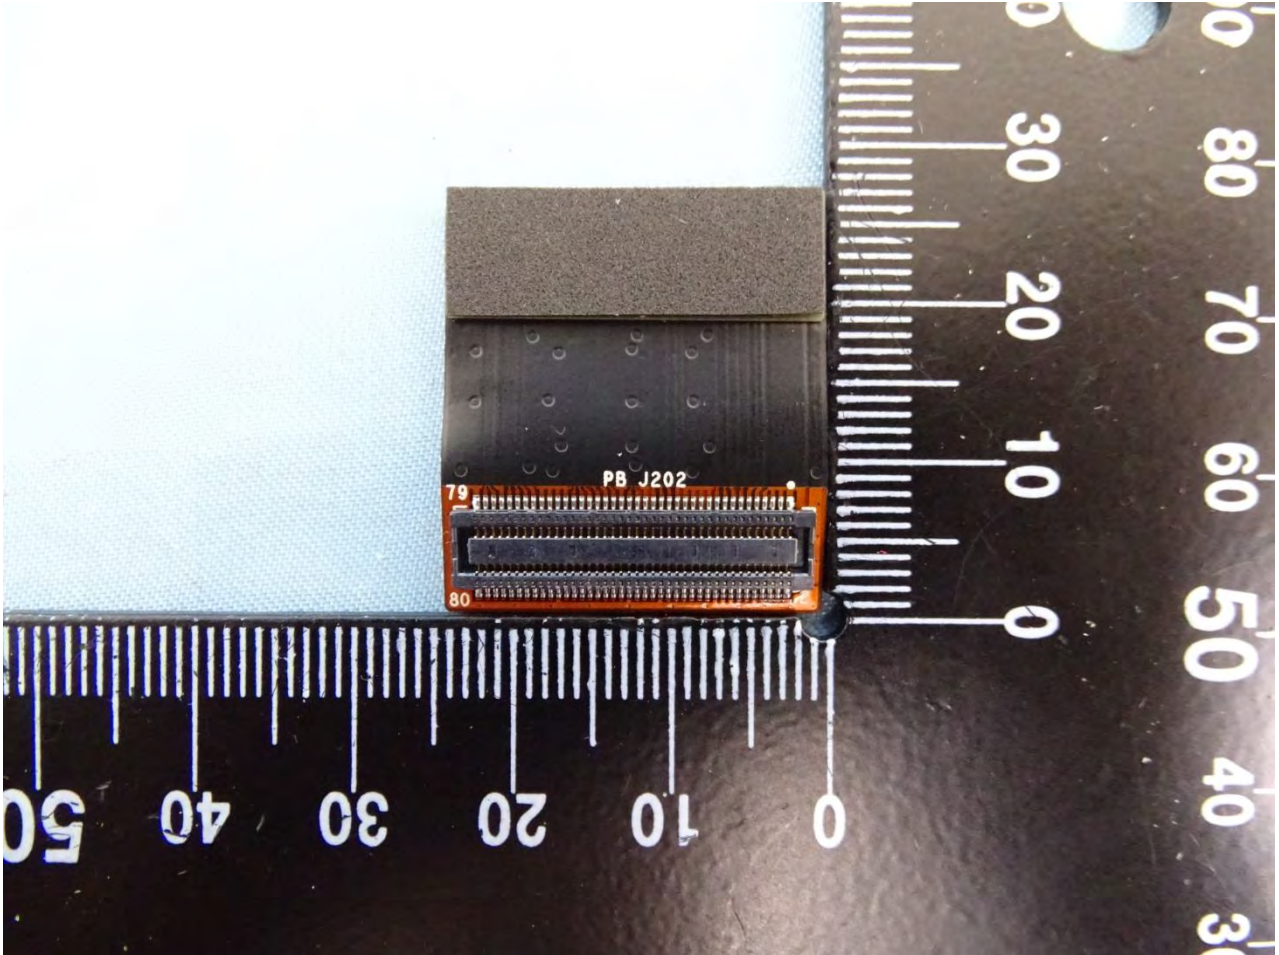

Brand Name: Zebra / Model Name: MC330K

Brand Name: Zebra / Model Name: MC330K

Brand Name: Zebra / Model Name: MC330K

Brand Name: Zebra / Model Name: MC330K

Brand Name: Zebra / Model Name: MC330K

Brand Name: Zebra / Model Name: MC330K

Brand Name: Zebra / Model Name: MC330K

WLAN Main & Bluetooth Antenna for SKU 1

Brand Name: Zebra / Model Name: MC330K

Brand Name: Zebra / Model Name: MC330K

WLAN Aux. Antenna for SKU 1

Brand Name: Zebra / Model Name: MC330K