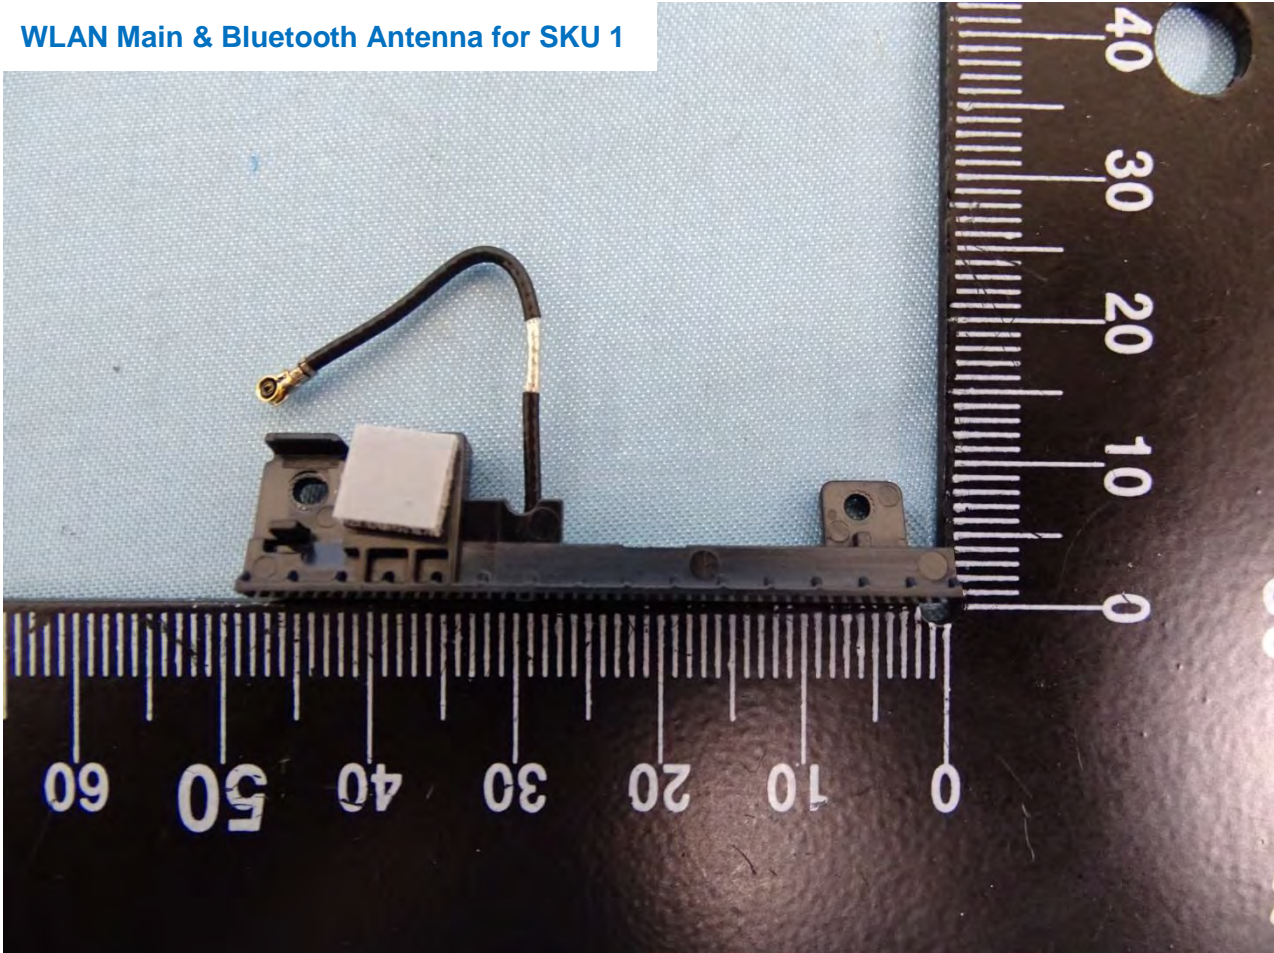

Brand Name: Zebra / Model Name: MC330K

Brand Name: Zebra / Model Name: MC330K

Brand Name: Zebra / Model Name: MC330K

Brand Name: Zebra / Model Name: MC330K

Brand Name: Zebra / Model Name: MC330K

Brand Name: Zebra / Model Name: MC330K

Brand Name: Zebra / Model Name: MC330K

WLAN Main & Bluetooth Antenna for SKU 1

Brand Name: Zebra / Model Name: MC330K

Brand Name: Zebra / Model Name: MC330K

WLAN Aux. Antenna for SKU 1

Brand Name: Zebra / Model Name: MC330K