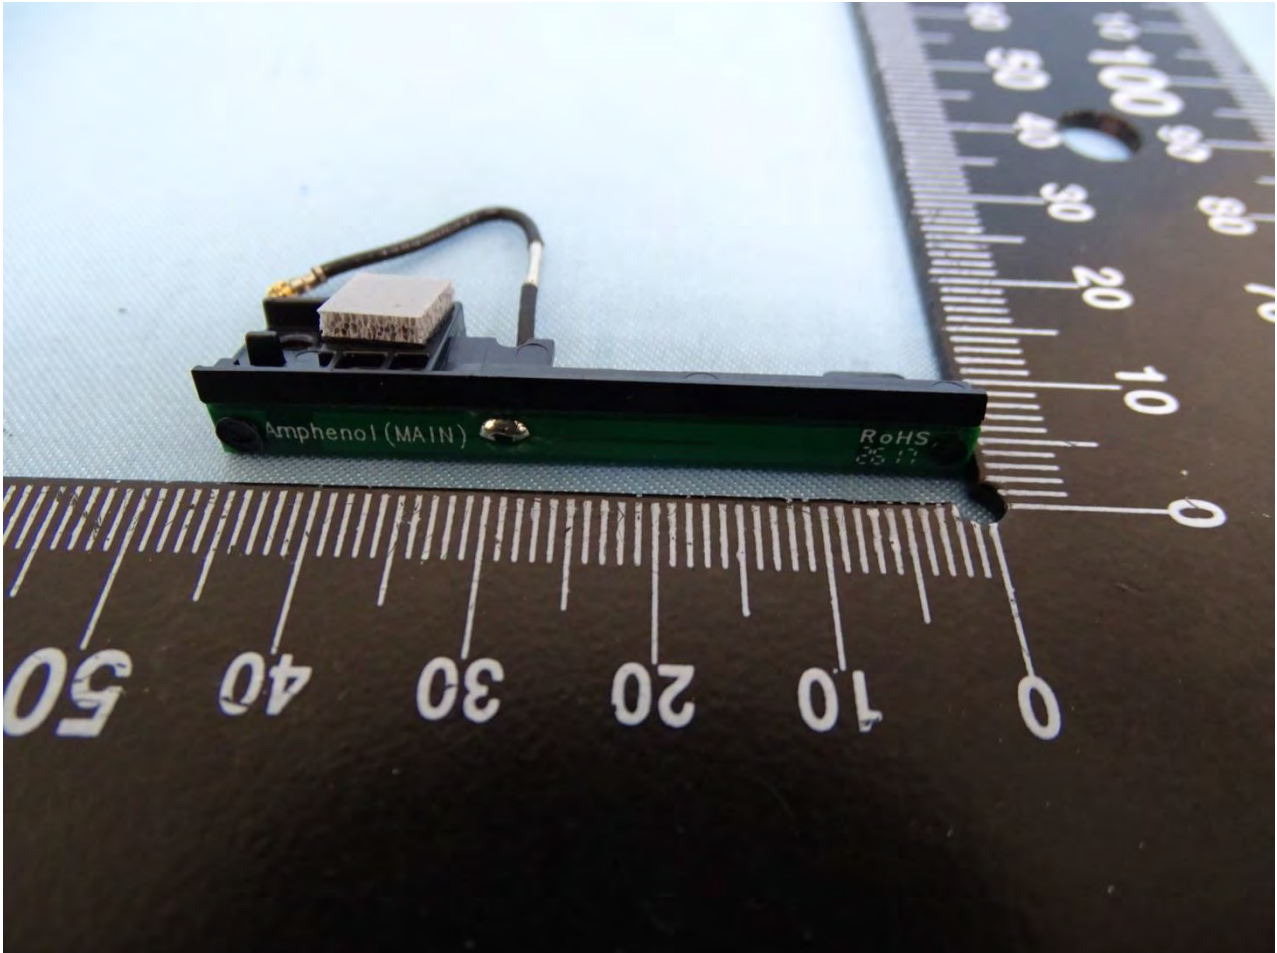

Brand Name: Zebra / Model Name: MC330K

Brand Name: Zebra / Model Name: MC330K

Brand Name: Zebra / Model Name: MC330K

Brand Name: Zebra / Model Name: MC330K

Brand Name: Zebra / Model Name: MC330K

Brand Name: Zebra / Model Name: MC330K

Brand Name: Zebra / Model Name: MC330K

WLAN Main & Bluetooth Antenna for SKU 1

Brand Name: Zebra / Model Name: MC330K

Brand Name: Zebra / Model Name: MC330K

WLAN Aux. Antenna for SKU 1

Brand Name: Zebra / Model Name: MC330K