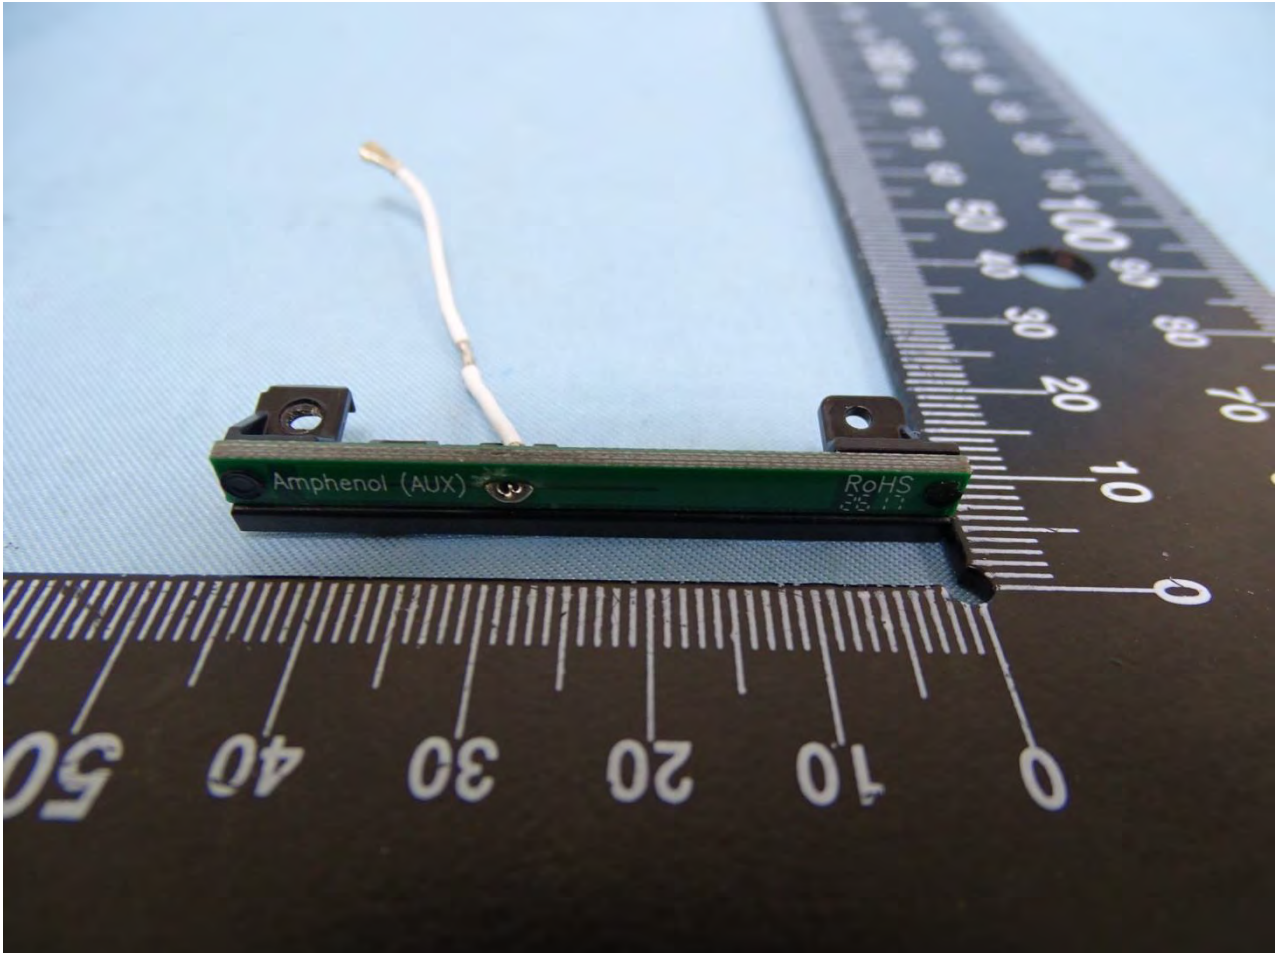

Brand Name: Zebra / Model Name: MC330K

WLAN Main & Bluetooth Antenna for SKU 1

Brand Name: Zebra / Model Name: MC330K

Brand Name: Zebra / Model Name: MC330K

WLAN Aux. Antenna for SKU 1

Brand Name: Zebra / Model Name: MC330K

Brand Name: Zebra / Model Name: MC330K

NFC Antenna for SKU 1

Brand Name: Zebra / Model Name: MC330K

WLAN Main & Bluetooth Antenna for SKU 2

Brand Name: Zebra / Model Name: MC330K

Brand Name: Zebra / Model Name: MC330K