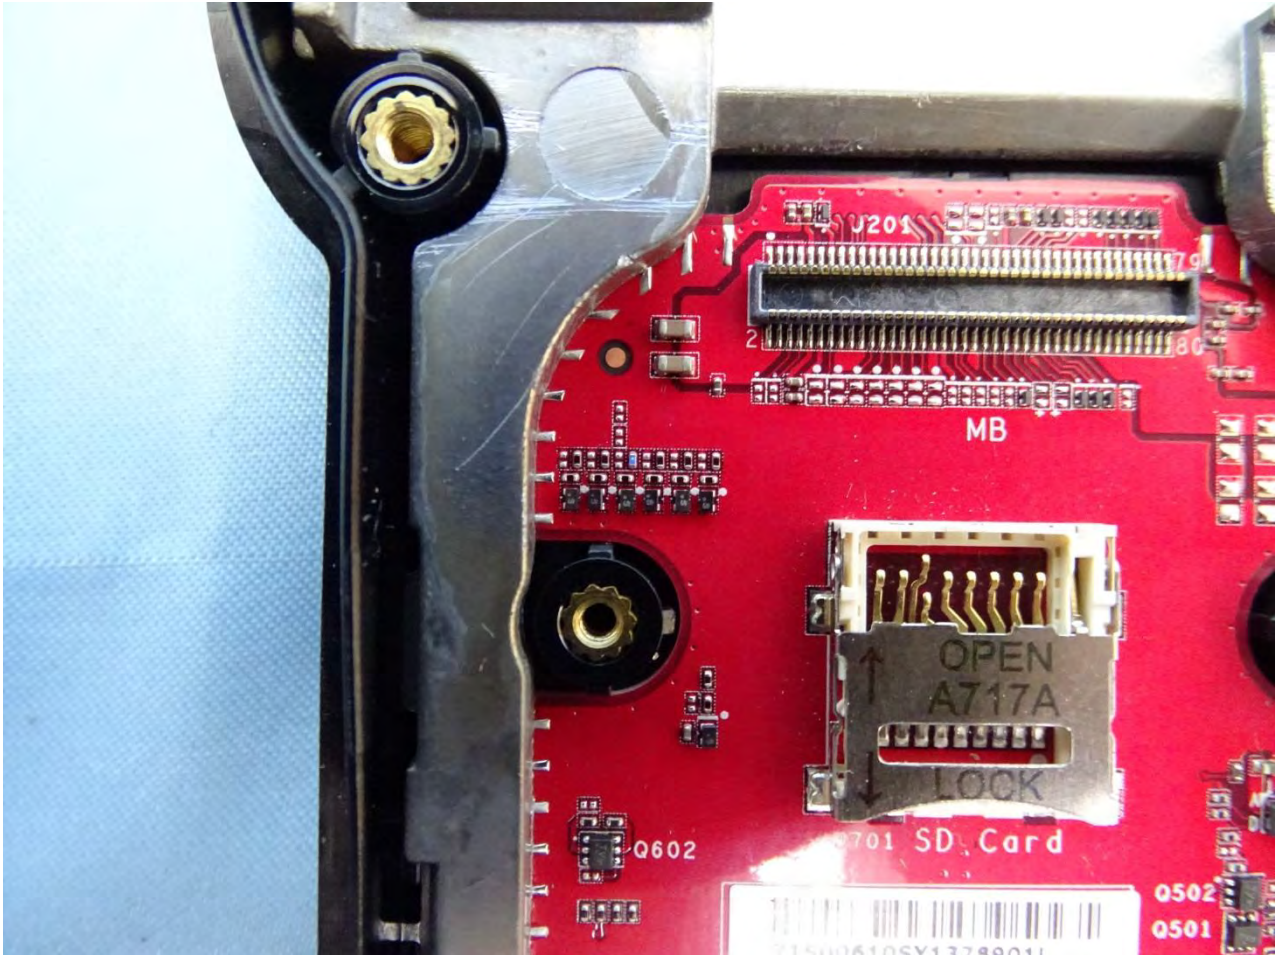

Brand Name: Zebra / Model Name: MC330K

Brand Name: Zebra / Model Name: MC330K

Brand Name: Zebra / Model Name: MC330K

Brand Name: Zebra / Model Name: MC330K

Brand Name: Zebra / Model Name: MC330K

Brand Name: Zebra / Model Name: MC330K

Brand Name: Zebra / Model Name: MC330K

WLAN Main & Bluetooth Antenna for SKU 1

Brand Name: Zebra / Model Name: MC330K

Brand Name: Zebra / Model Name: MC330K

WLAN Aux. Antenna for SKU 1

Brand Name: Zebra / Model Name: MC330K

Brand Name: Zebra / Model Name: MC330K

NFC Antenna for SKU 1

Brand Name: Zebra / Model Name: MC330K

WLAN Main & Bluetooth Antenna for SKU 2

Brand Name: Zebra / Model Name: MC330K

Brand Name: Zebra / Model Name: MC330K