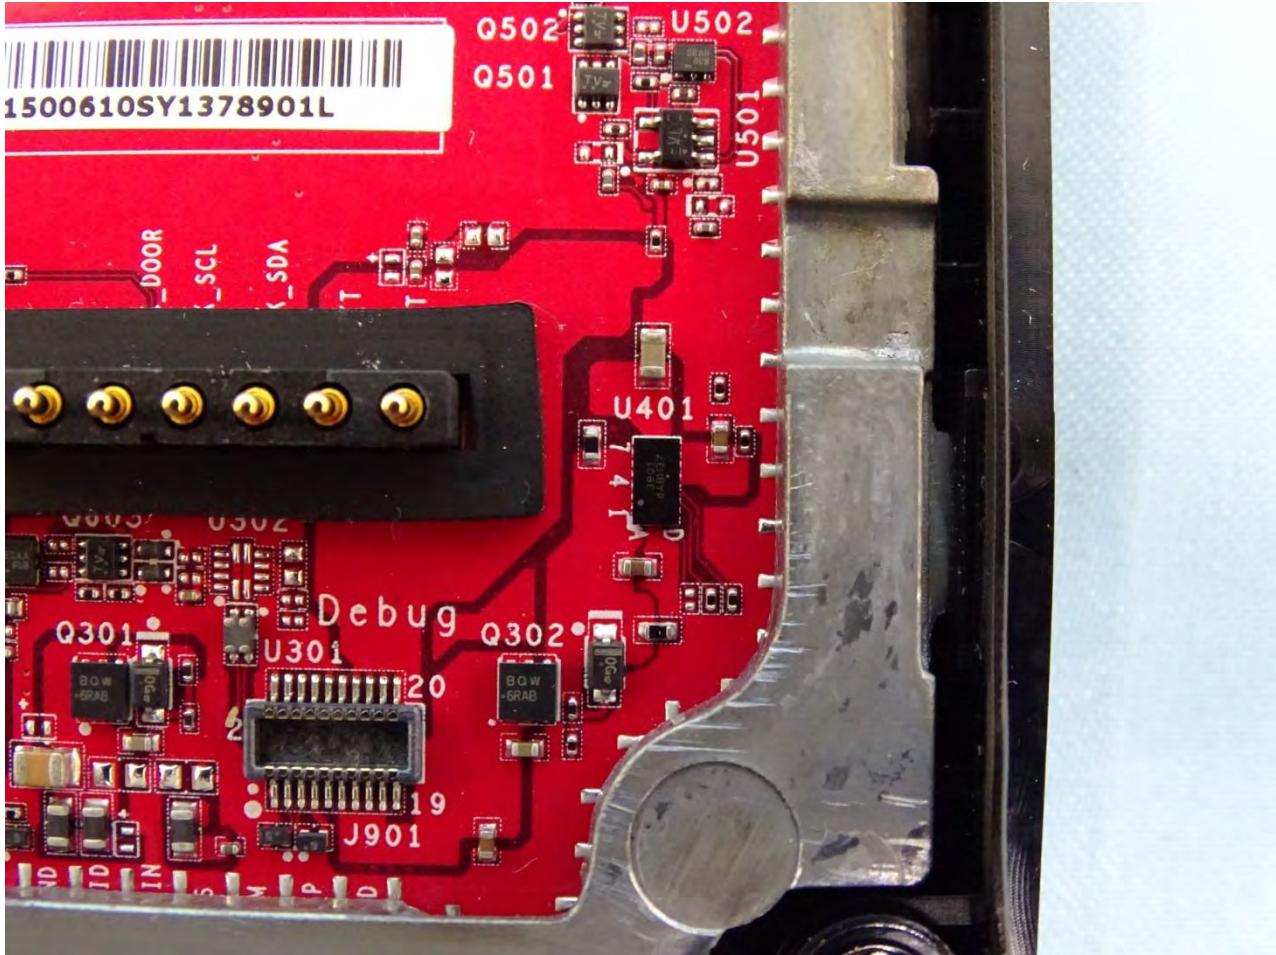

Brand Name: Zebra / Model Name: MC330K

Brand Name: Zebra / Model Name: MC330K

Brand Name: Zebra / Model Name: MC330K

Brand Name: Zebra / Model Name: MC330K

Brand Name: Zebra / Model Name: MC330K

Brand Name: Zebra / Model Name: MC330K

Brand Name: Zebra / Model Name: MC330K

WLAN Main & Bluetooth Antenna for SKU 1

Brand Name: Zebra / Model Name: MC330K

Brand Name: Zebra / Model Name: MC330K

WLAN Aux. Antenna for SKU 1

Brand Name: Zebra / Model Name: MC330K

Brand Name: Zebra / Model Name: MC330K

NFC Antenna for SKU 1

Brand Name: Zebra / Model Name: MC330K

WLAN Main & Bluetooth Antenna for SKU 2

Brand Name: Zebra / Model Name: MC330K

Brand Name: Zebra / Model Name: MC330K