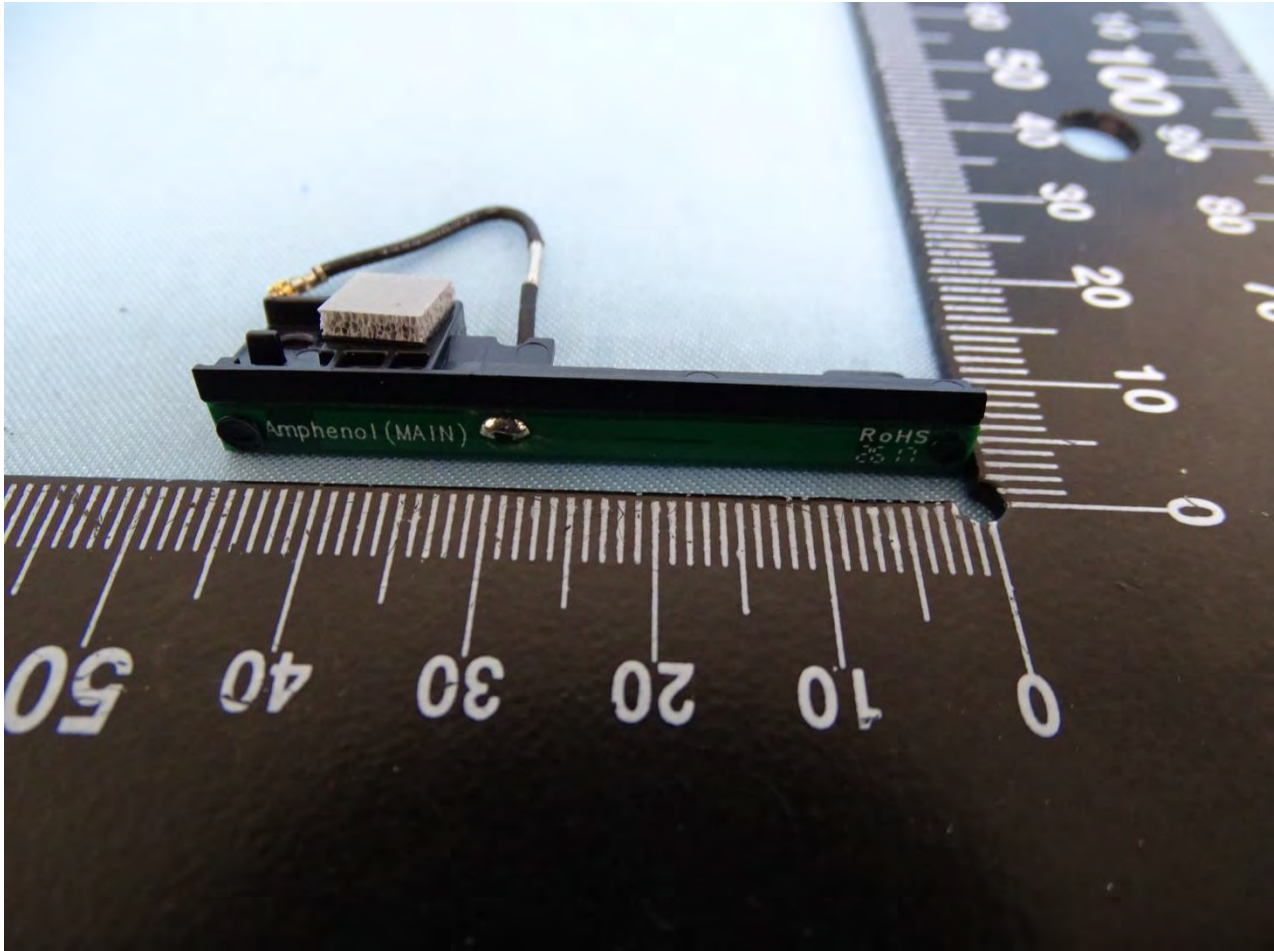

Brand Name: Zebra / Model Name: MC330K

NFC Antenna for SKU 1

Brand Name: Zebra / Model Name: MC330K

WLAN Main & Bluetooth Antenna for SKU 2

Brand Name: Zebra / Model Name: MC330K

Brand Name: Zebra / Model Name: MC330K