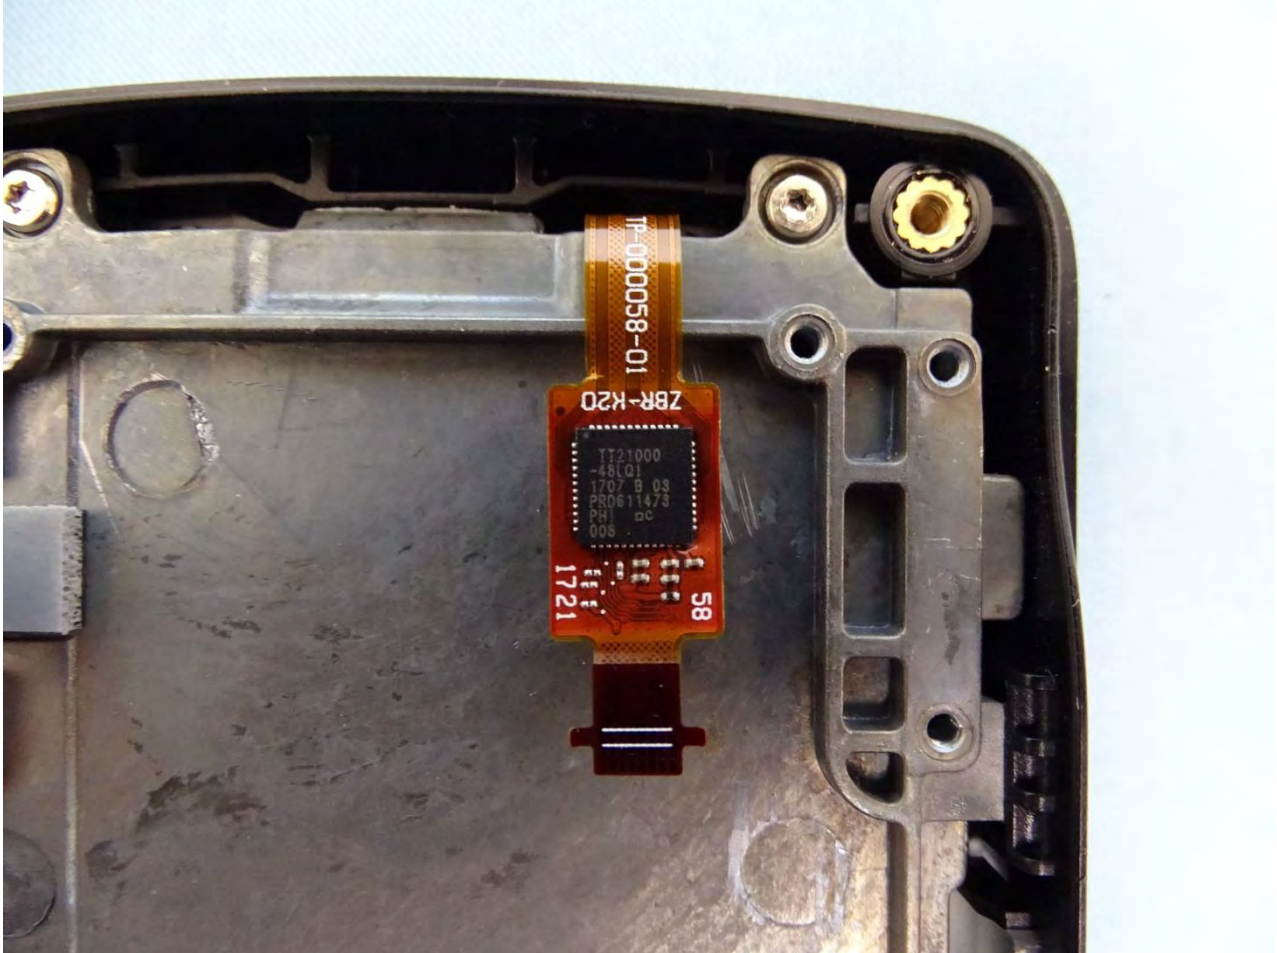

Brand Name: Zebra / Model Name: MC330K

Brand Name: Zebra / Model Name: MC330K

Brand Name: Zebra / Model Name: MC330K

Brand Name: Zebra / Model Name: MC330K

Brand Name: Zebra / Model Name: MC330K

Brand Name: Zebra / Model Name: MC330K

Brand Name: Zebra / Model Name: MC330K

WLAN Main & Bluetooth Antenna for SKU 1

Brand Name: Zebra / Model Name: MC330K

Brand Name: Zebra / Model Name: MC330K

WLAN Aux. Antenna for SKU 1

Brand Name: Zebra / Model Name: MC330K

Brand Name: Zebra / Model Name: MC330K

NFC Antenna for SKU 1

Brand Name: Zebra / Model Name: MC330K

WLAN Main & Bluetooth Antenna for SKU 2

Brand Name: Zebra / Model Name: MC330K

Brand Name: Zebra / Model Name: MC330K