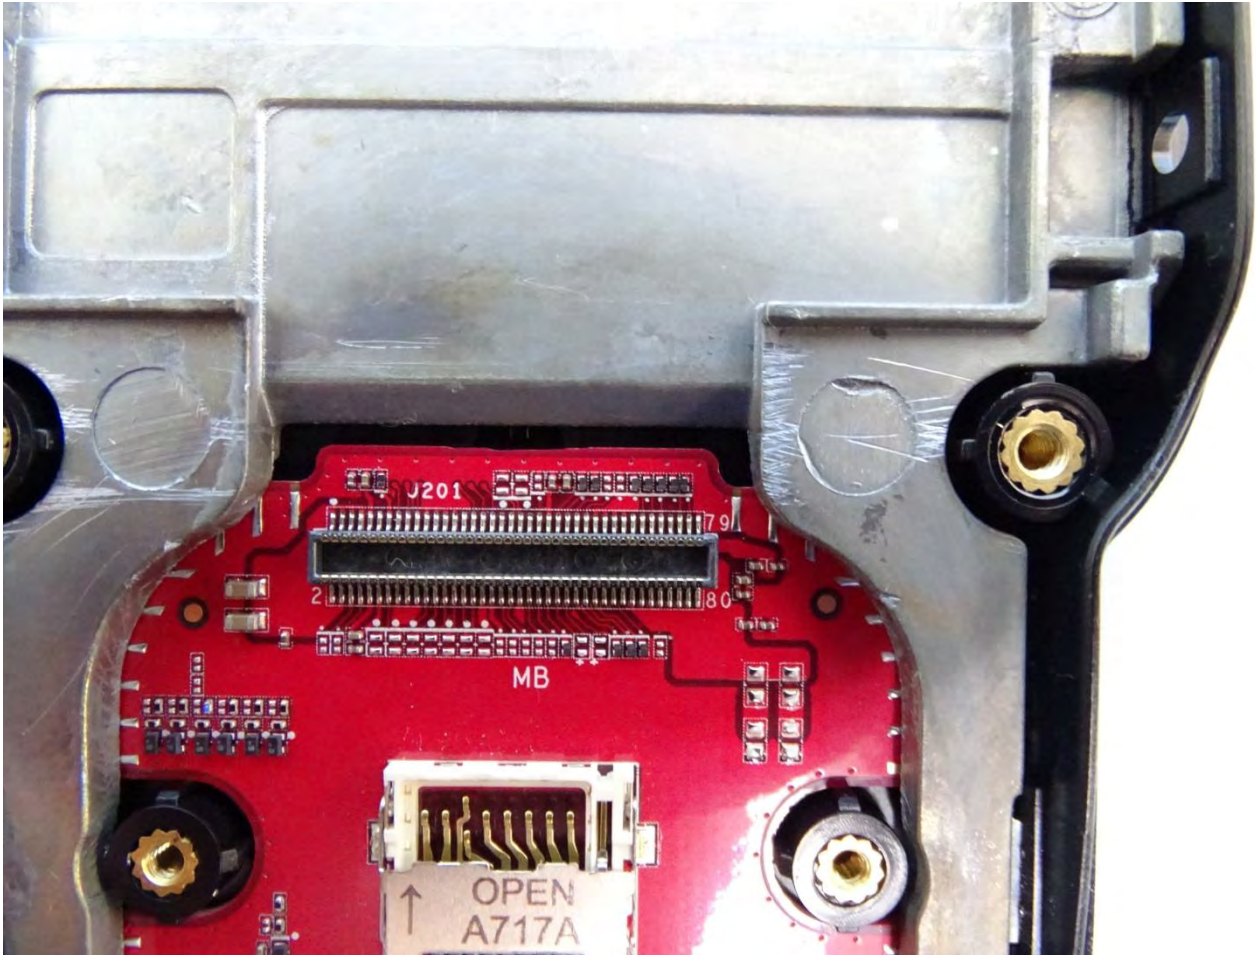

Brand Name: Zebra / Model Name: MC330K

Brand Name: Zebra / Model Name: MC330K

Brand Name: Zebra / Model Name: MC330K

Brand Name: Zebra / Model Name: MC330K

Brand Name: Zebra / Model Name: MC330K

Brand Name: Zebra / Model Name: MC330K

Brand Name: Zebra / Model Name: MC330K

WLAN Main & Bluetooth Antenna for SKU 1

Brand Name: Zebra / Model Name: MC330K

Brand Name: Zebra / Model Name: MC330K

WLAN Aux. Antenna for SKU 1

Brand Name: Zebra / Model Name: MC330K

Brand Name: Zebra / Model Name: MC330K

NFC Antenna for SKU 1

Brand Name: Zebra / Model Name: MC330K

WLAN Main & Bluetooth Antenna for SKU 2

Brand Name: Zebra / Model Name: MC330K

Brand Name: Zebra / Model Name: MC330K