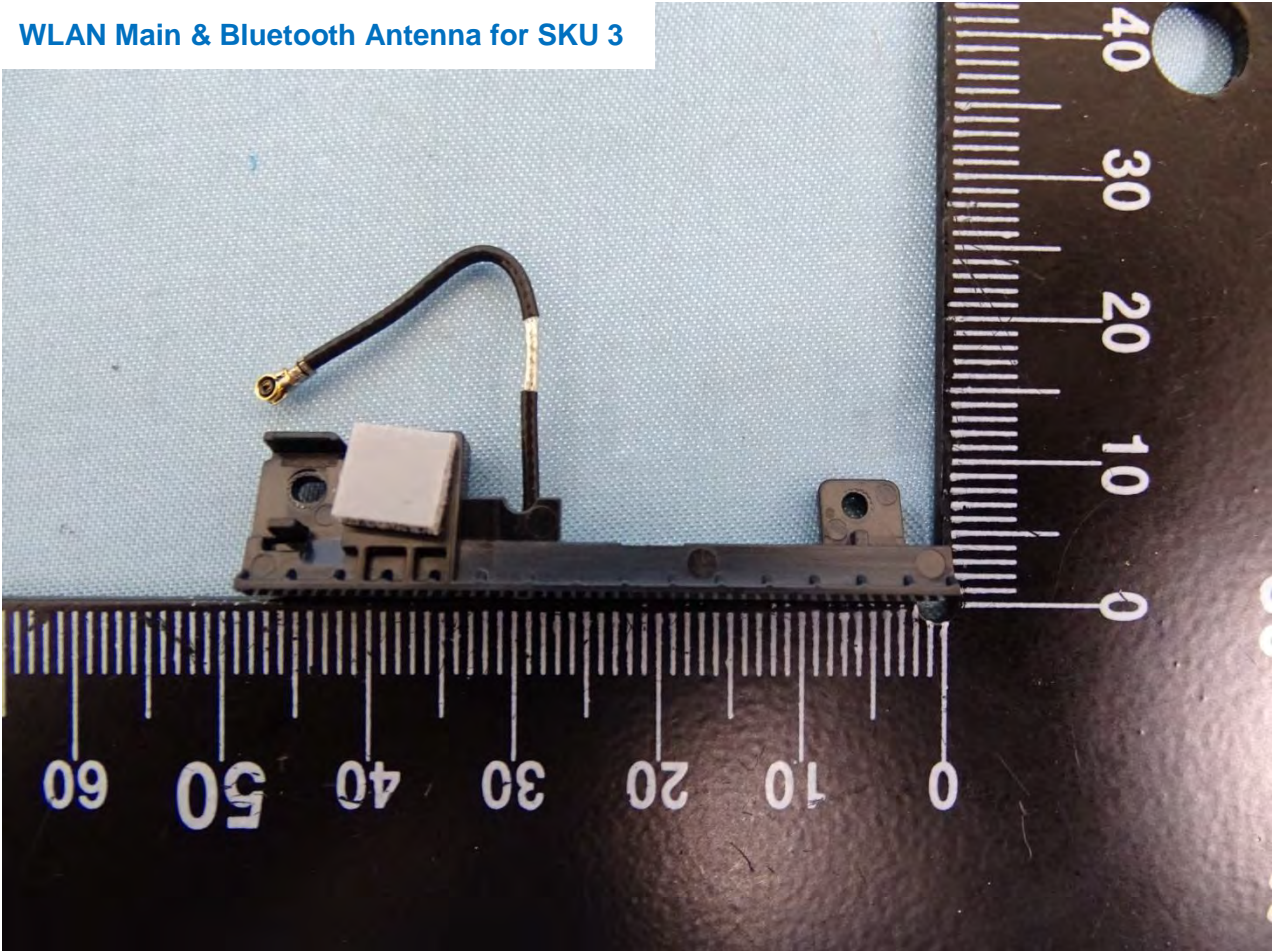

WLAN Aux. Antenna for SKU 2

Brand Name: Zebra / Model Name: MC330K

Brand Name: Zebra / Model Name: MC330K

NFC Antenna for SKU 2

Brand Name: Zebra / Model Name: MC330K

WLAN Main & Bluetooth Antenna for SKU 3