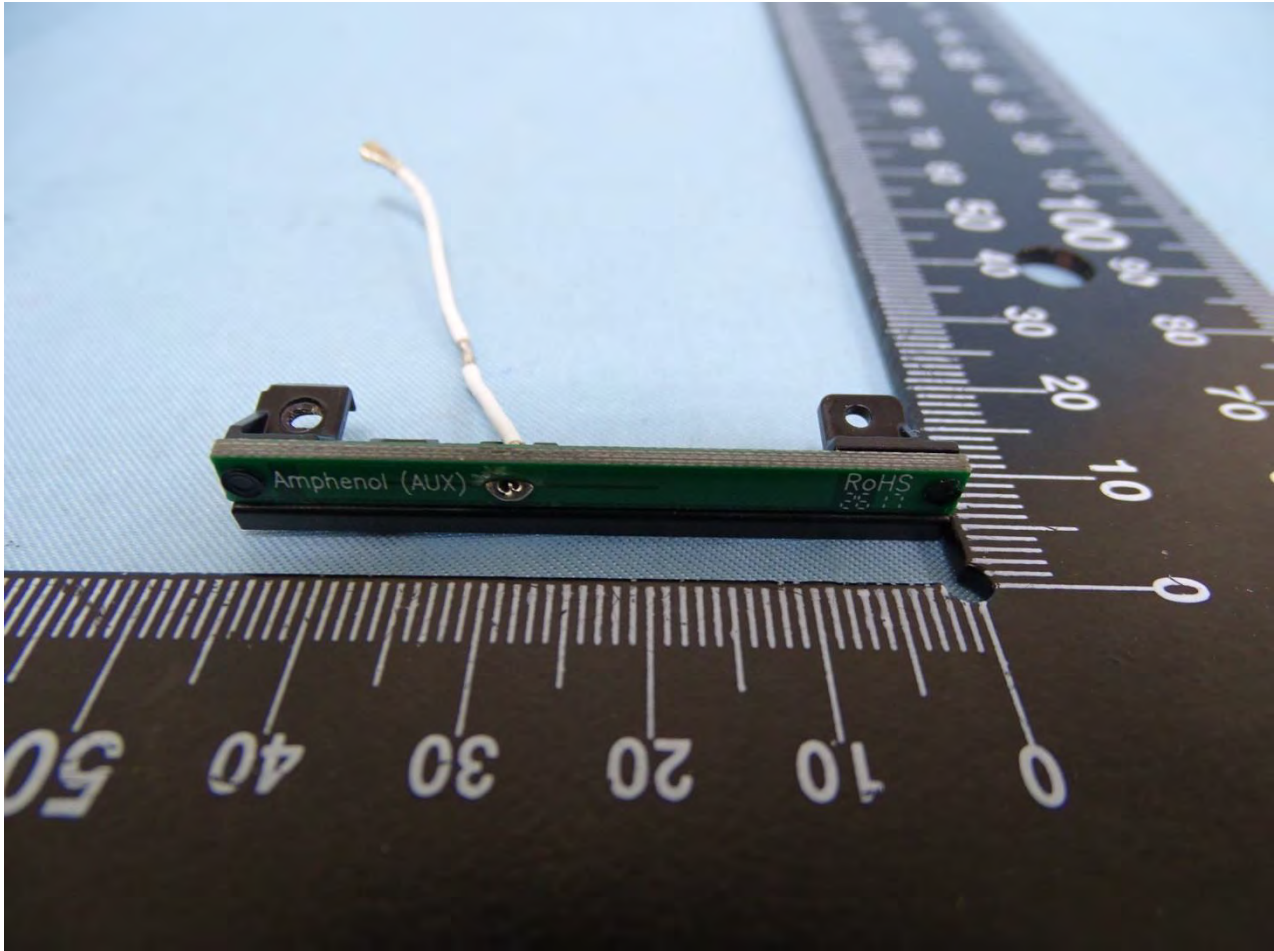

Brand Name: Zebra / Model Name: MC330K