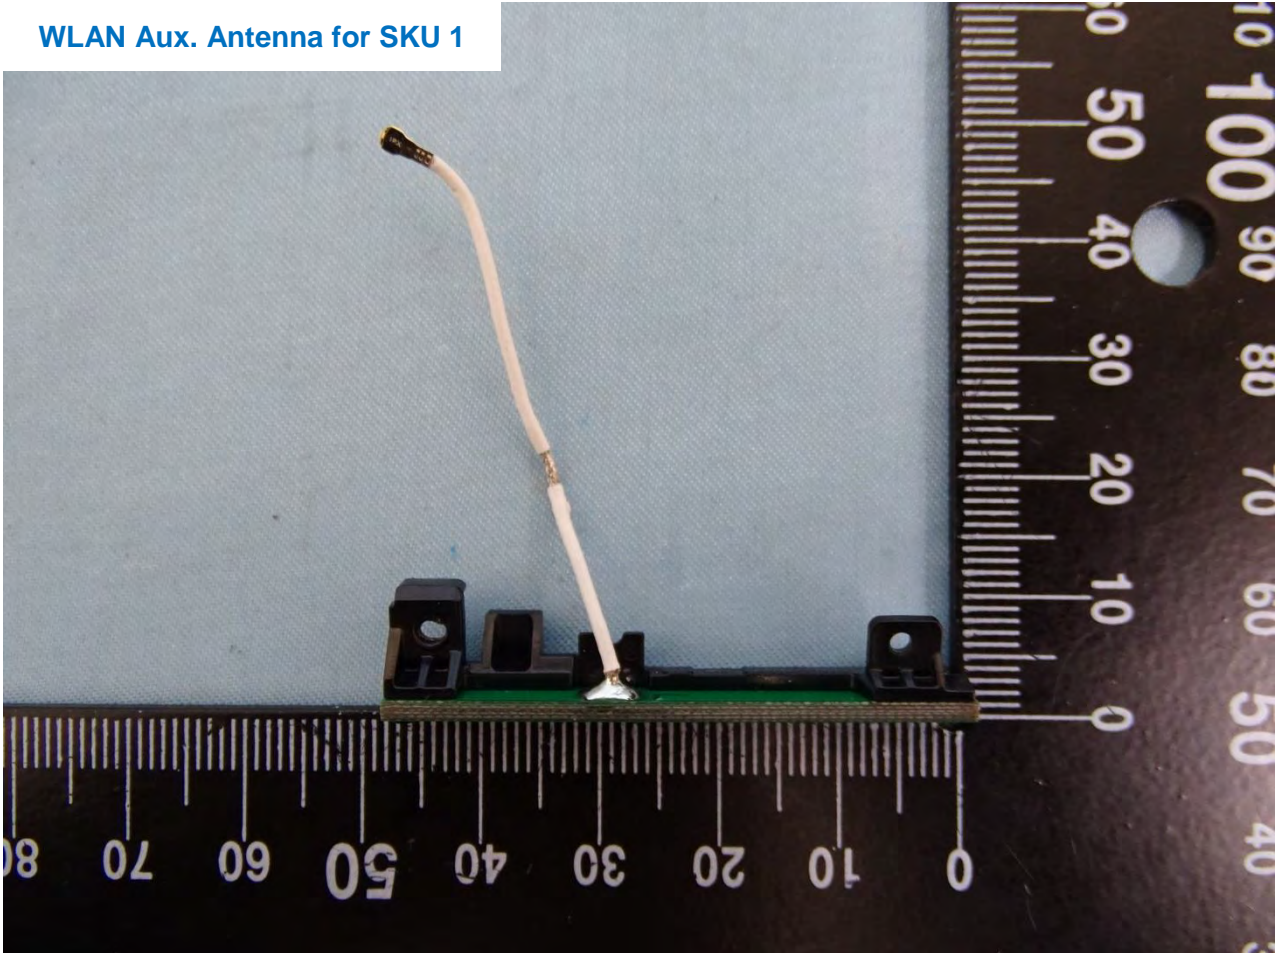

Brand Name: Zebra / Model Name: MC330K

WLAN Main & Bluetooth Antenna for SKU 1

Brand Name: Zebra / Model Name: MC330K

Brand Name: Zebra / Model Name: MC330K

WLAN Aux. Antenna for SKU 1

Brand Name: Zebra / Model Name: MC330K