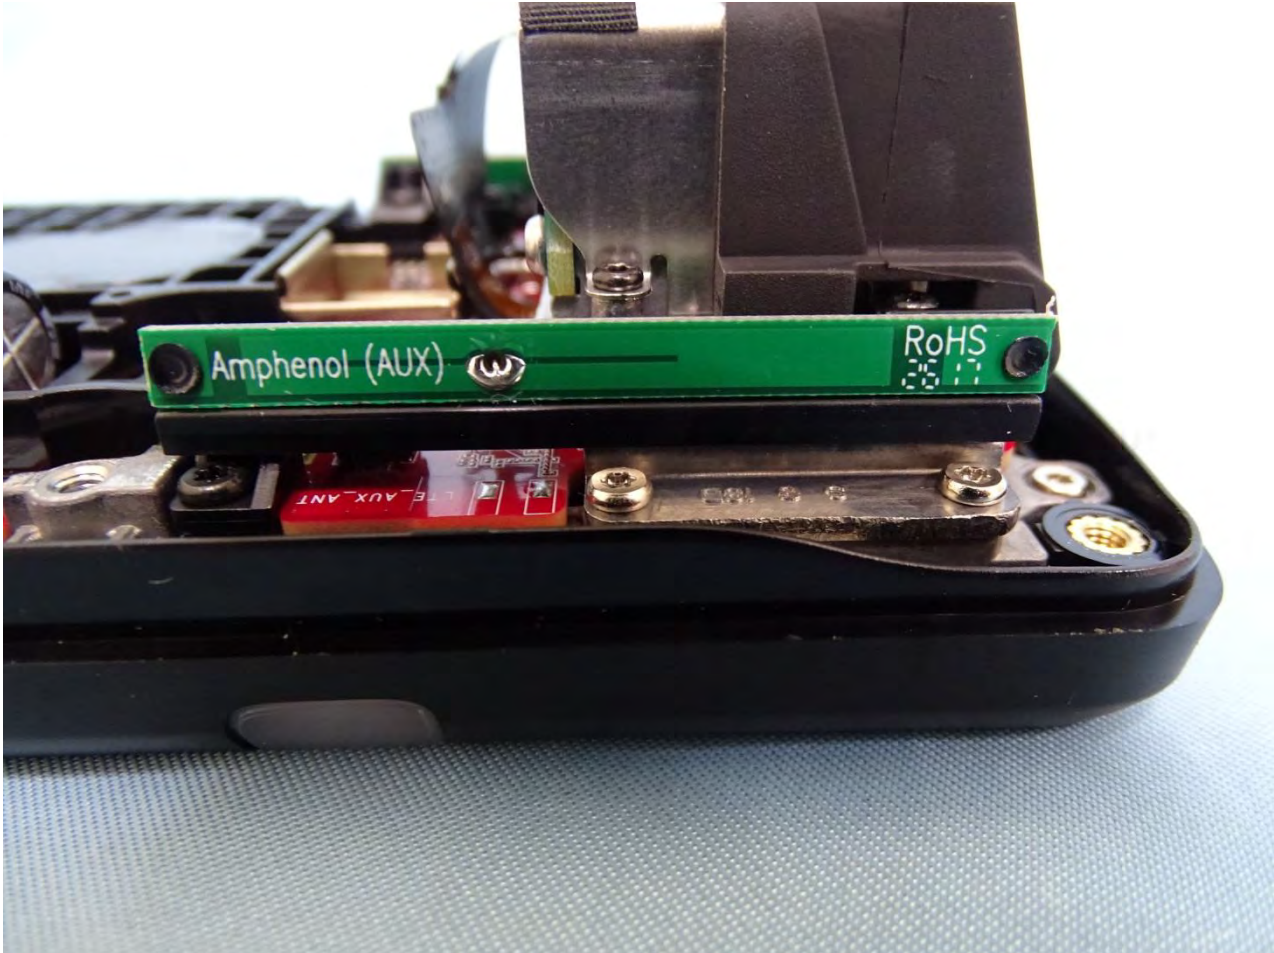

Brand Name: Zebra / Model Name: MC330K