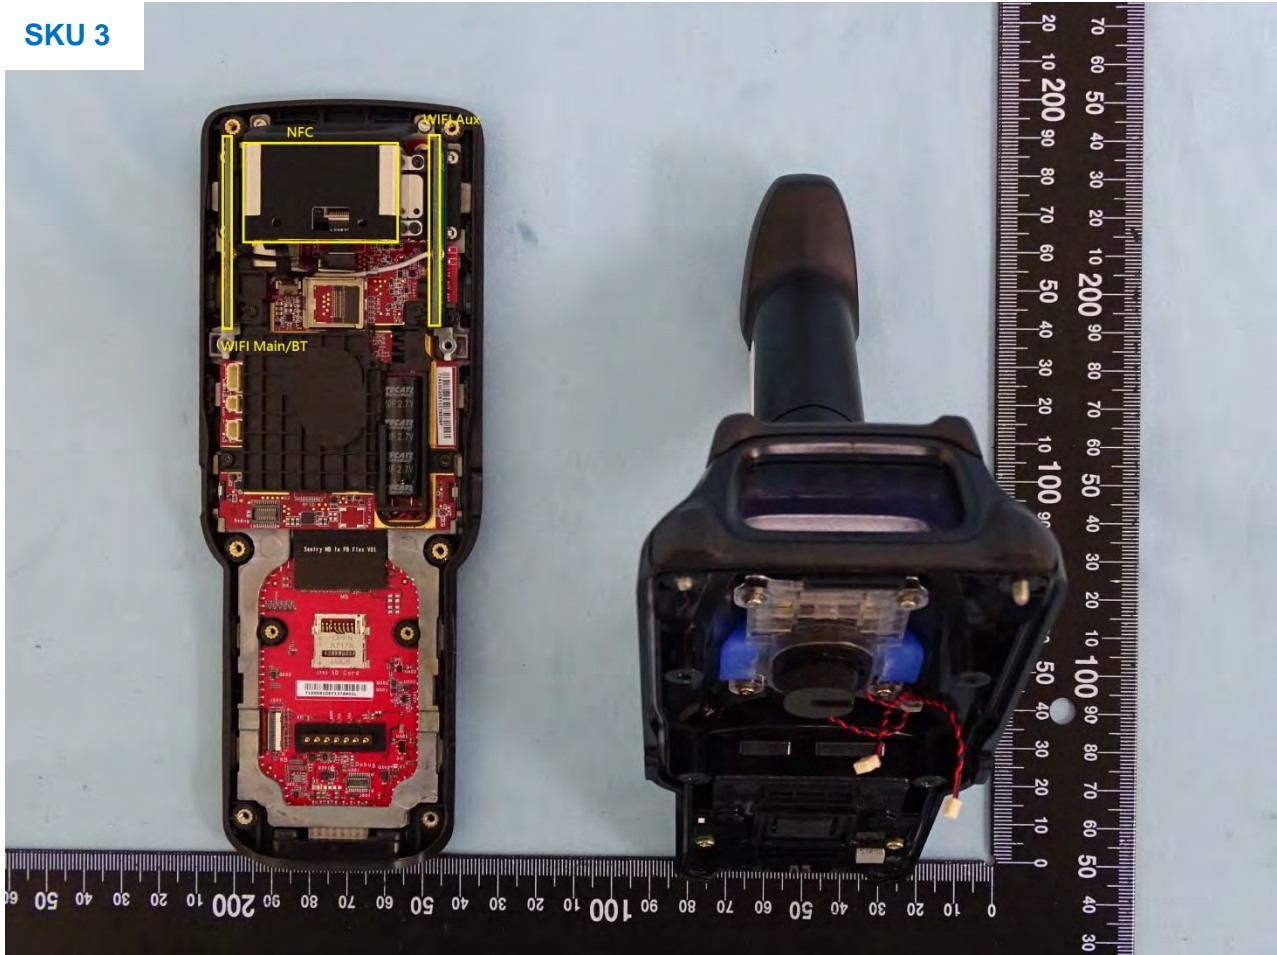

Brand Name: Zebra / Model Name: MC330K

SKU 3