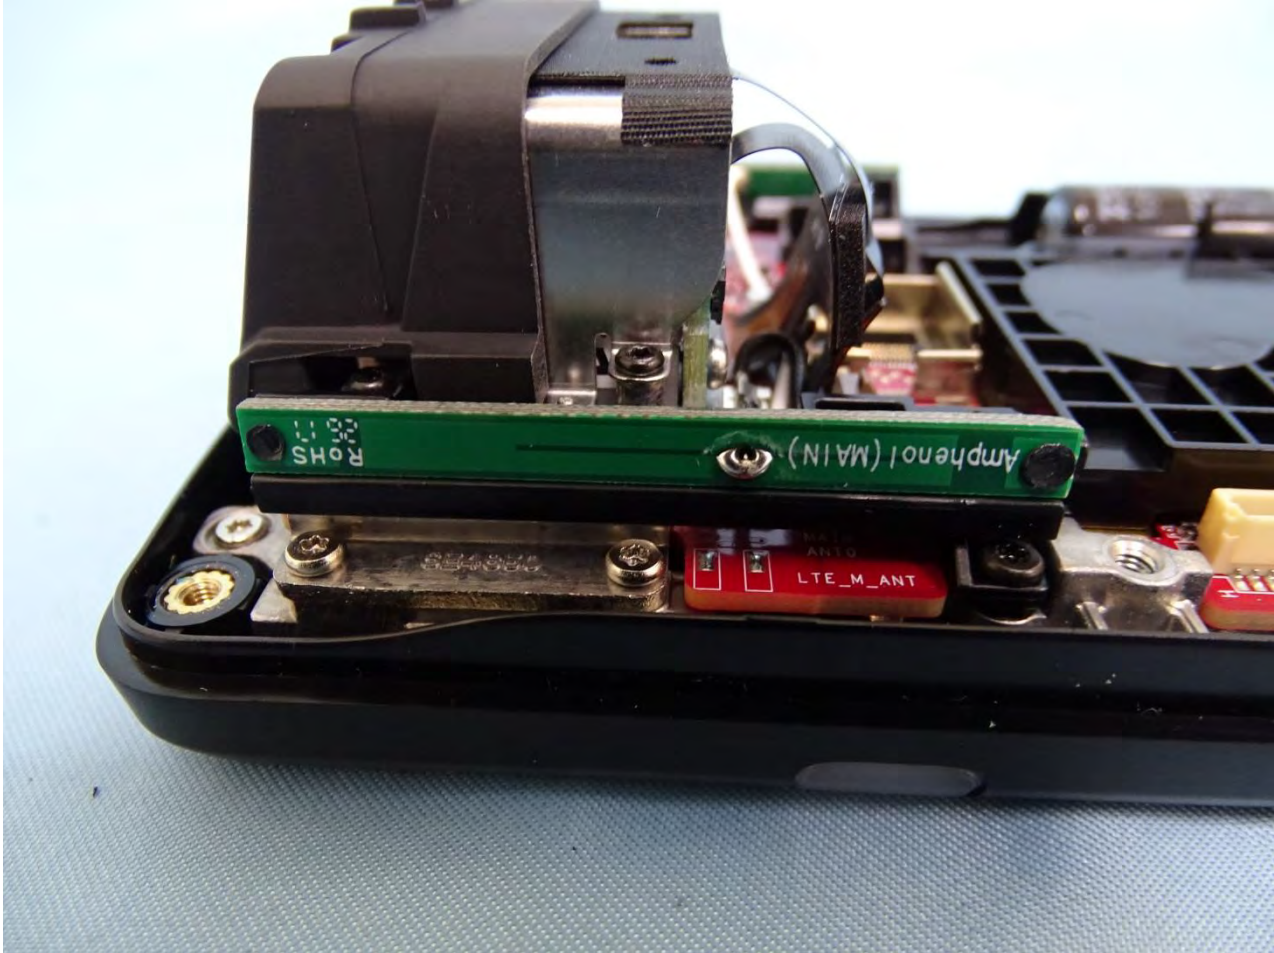

Brand Name: Zebra / Model Name: MC330K