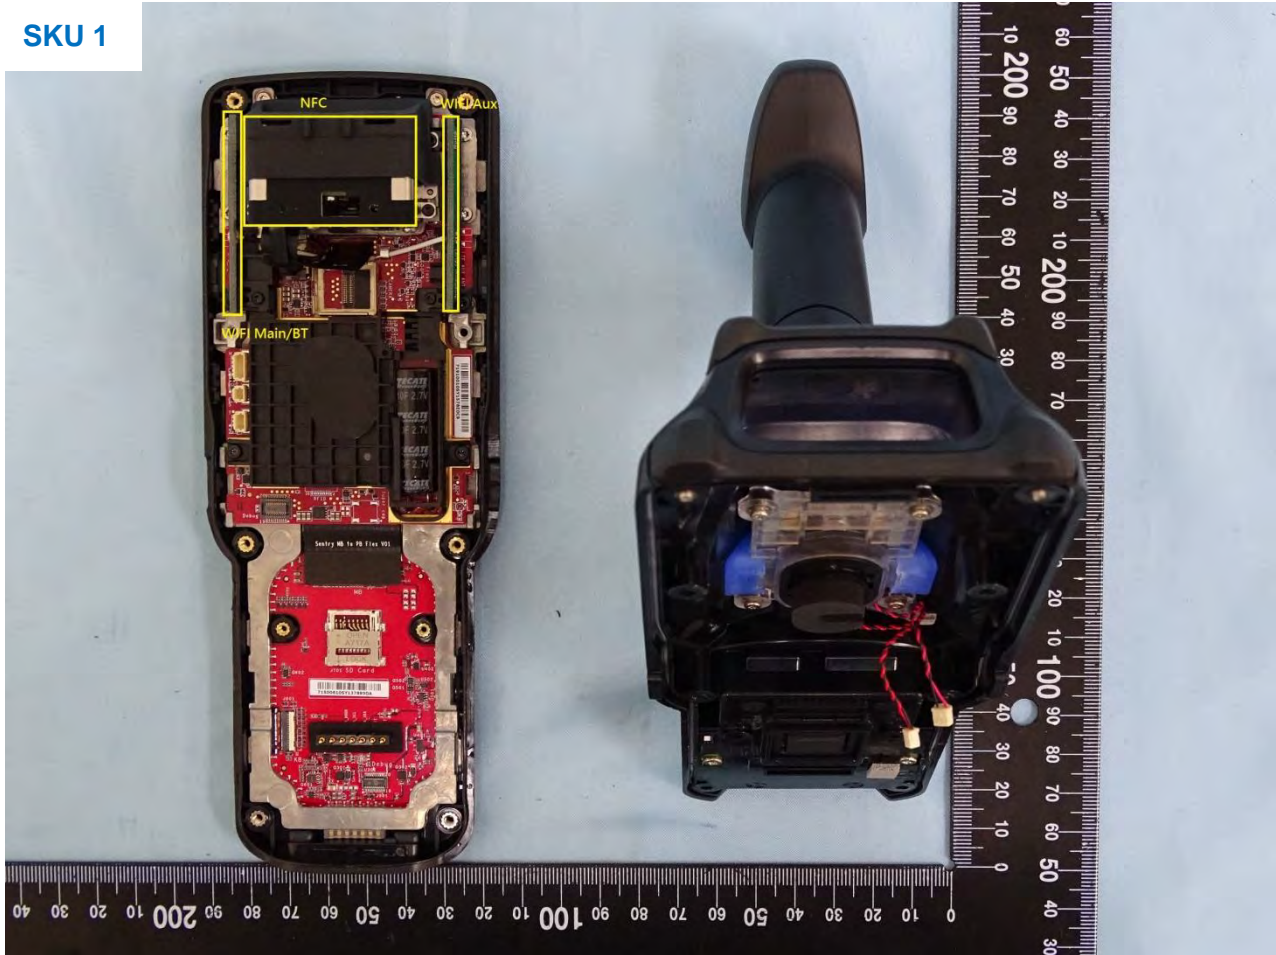

3. Internal Photograph of EUT

Brand Name: Zebra / Model Name: MC330K

SKU 1