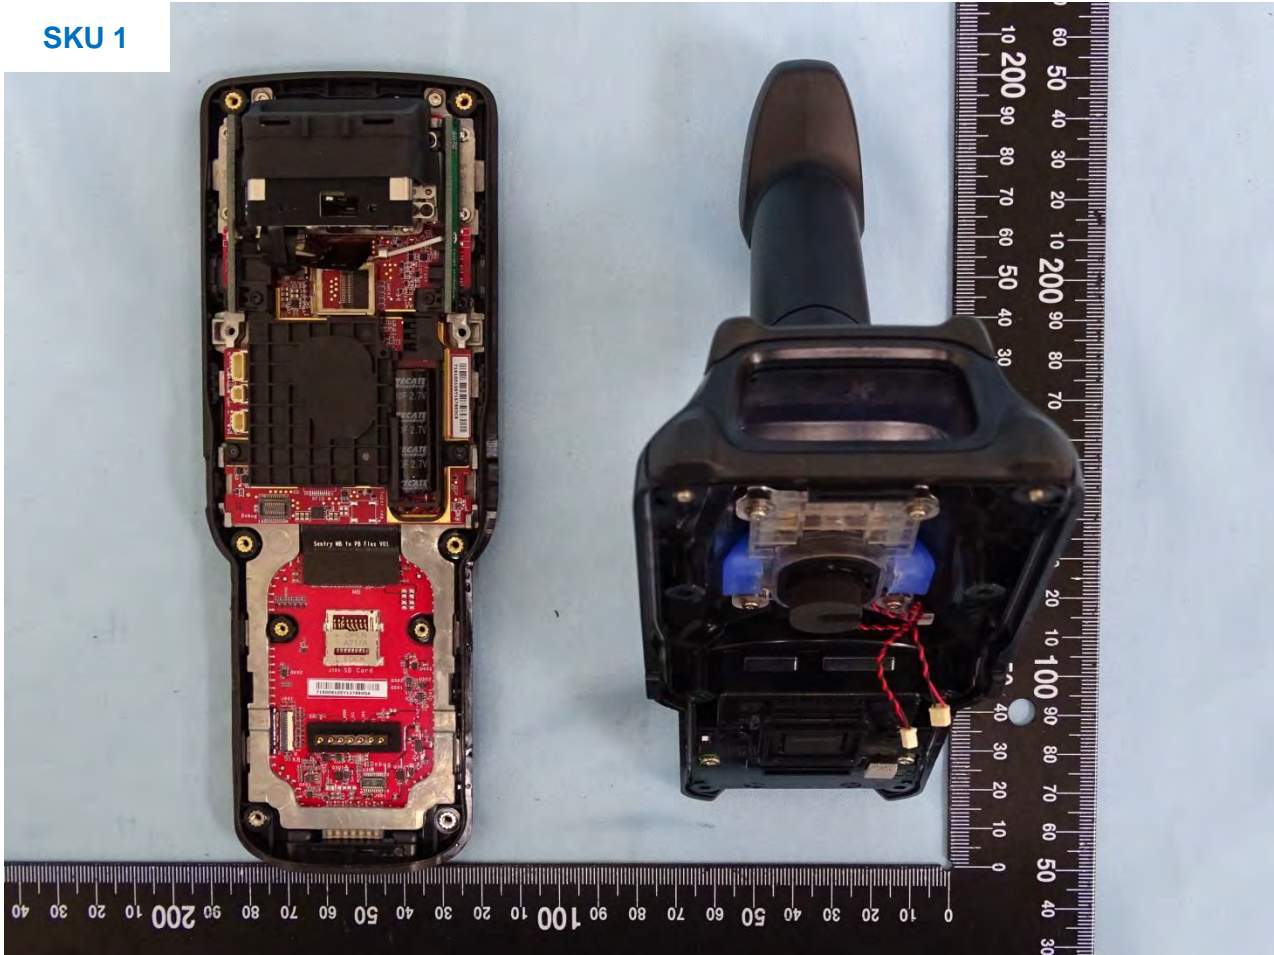

Brand Name: Zebra / Model Name: MC330K

SKU 1