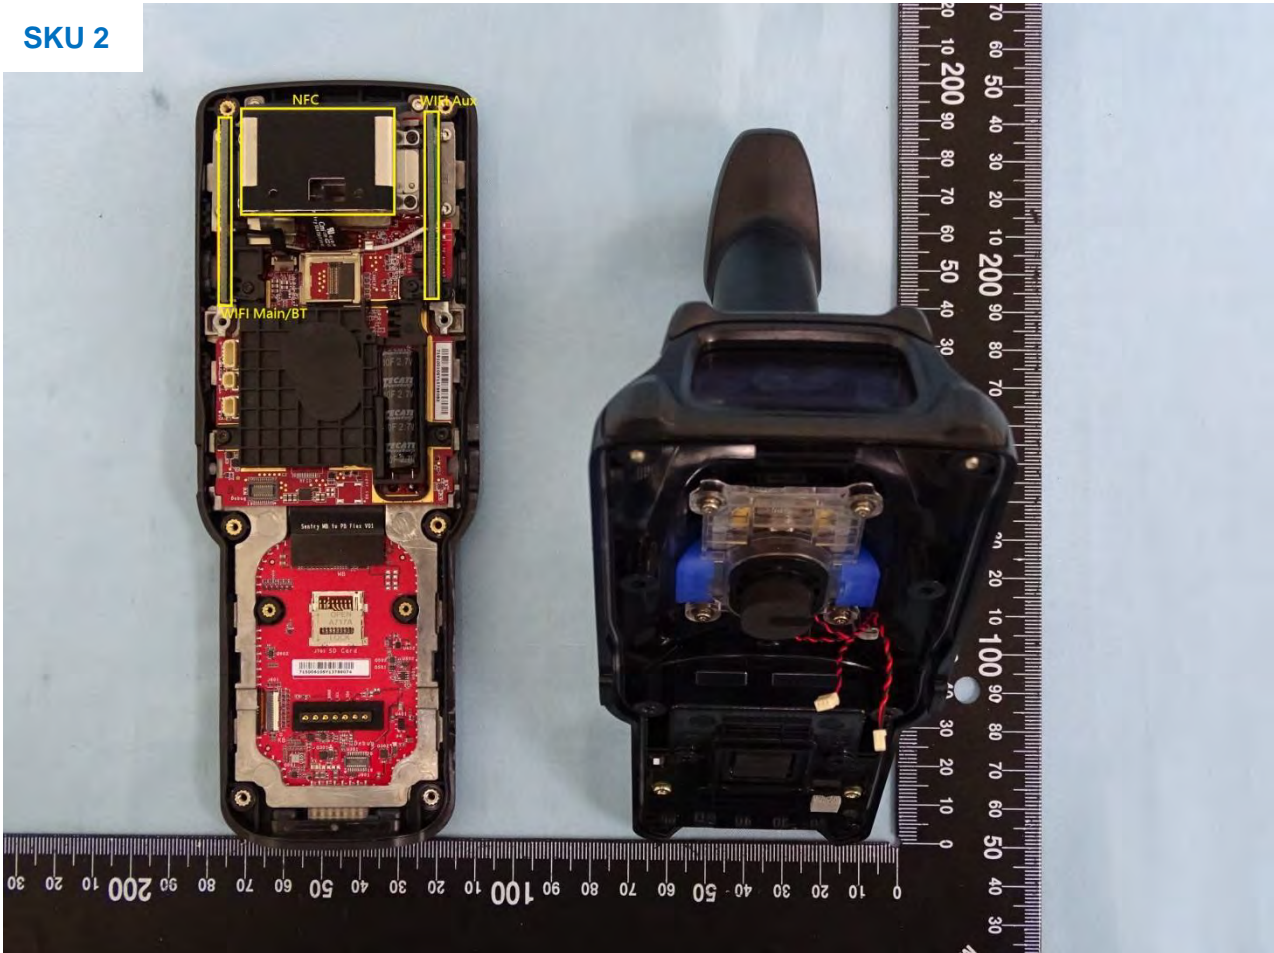

3. Internal Photograph of EUT

Brand Name: Zebra / Model Name: MC330K

SKU 1

Brand Name: Zebra / Model Name: MC330K

SKU 2

Brand Name: Zebra / Model Name: MC330K

SKU 3

Brand Name: Zebra / Model Name: MC330K

SKU 1

Brand Name: Zebra / Model Name: MC330K

Brand Name: Zebra / Model Name: MC330K

Brand Name: Zebra / Model Name: MC330K

Brand Name: Zebra / Model Name: MC330K

Brand Name: Zebra / Model Name: MC330K

Brand Name: Zebra / Model Name: MC330K