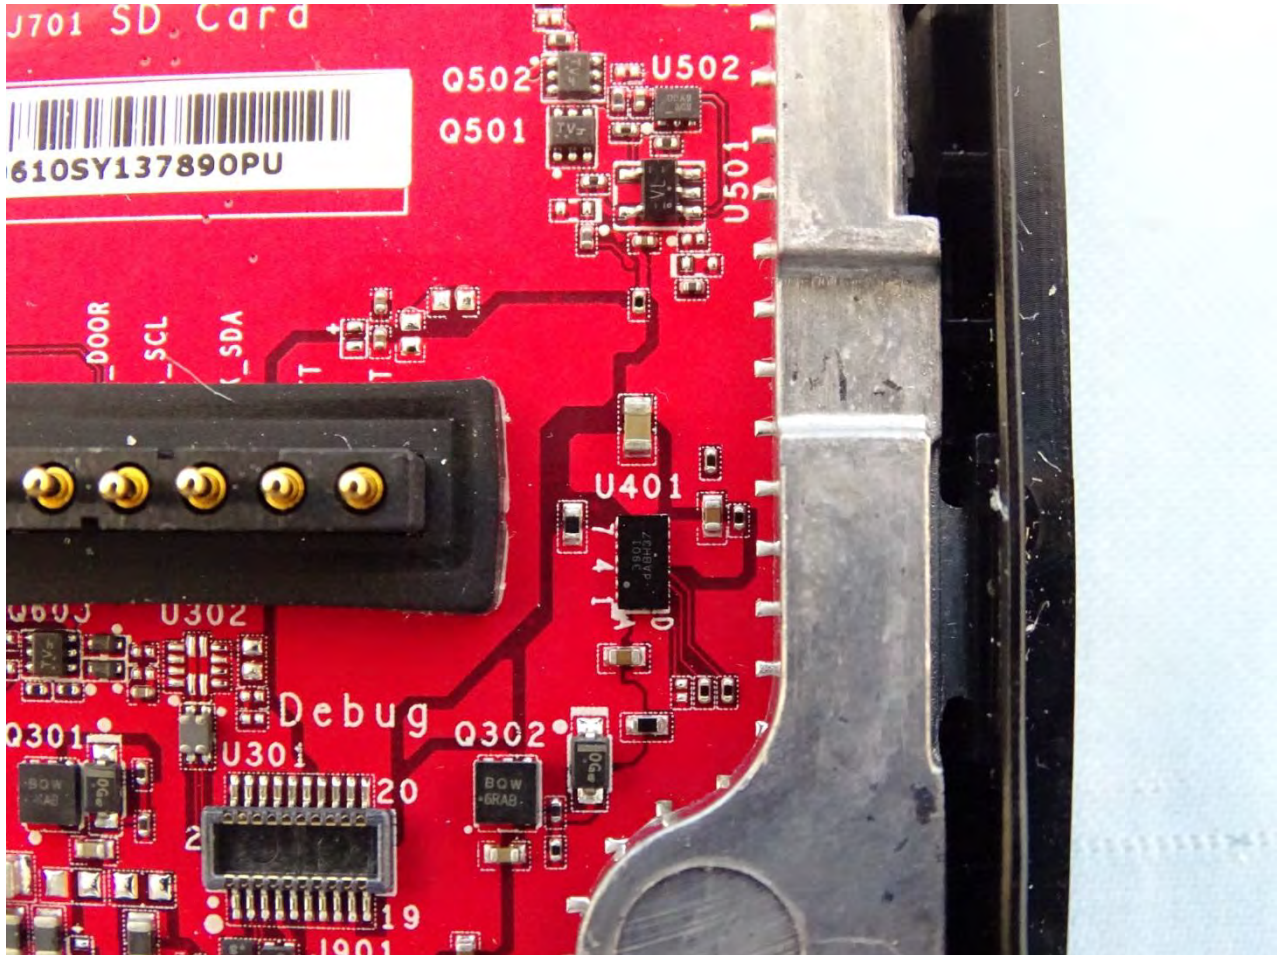

Brand Name: Zebra / Model Name: MC330K

Brand Name: Zebra / Model Name: MC330K

Brand Name: Zebra / Model Name: MC330K

Brand Name: Zebra / Model Name: MC330K

Brand Name: Zebra / Model Name: MC330K

Brand Name: Zebra / Model Name: MC330K

Brand Name: Zebra / Model Name: MC330K

Brand Name: Zebra / Model Name: MC330K

Brand Name: Zebra / Model Name: MC330K

WLAN Main & Bluetooth Antenna for SKU 11

Brand Name: Zebra / Model Name: MC330K

Brand Name: Zebra / Model Name: MC330K