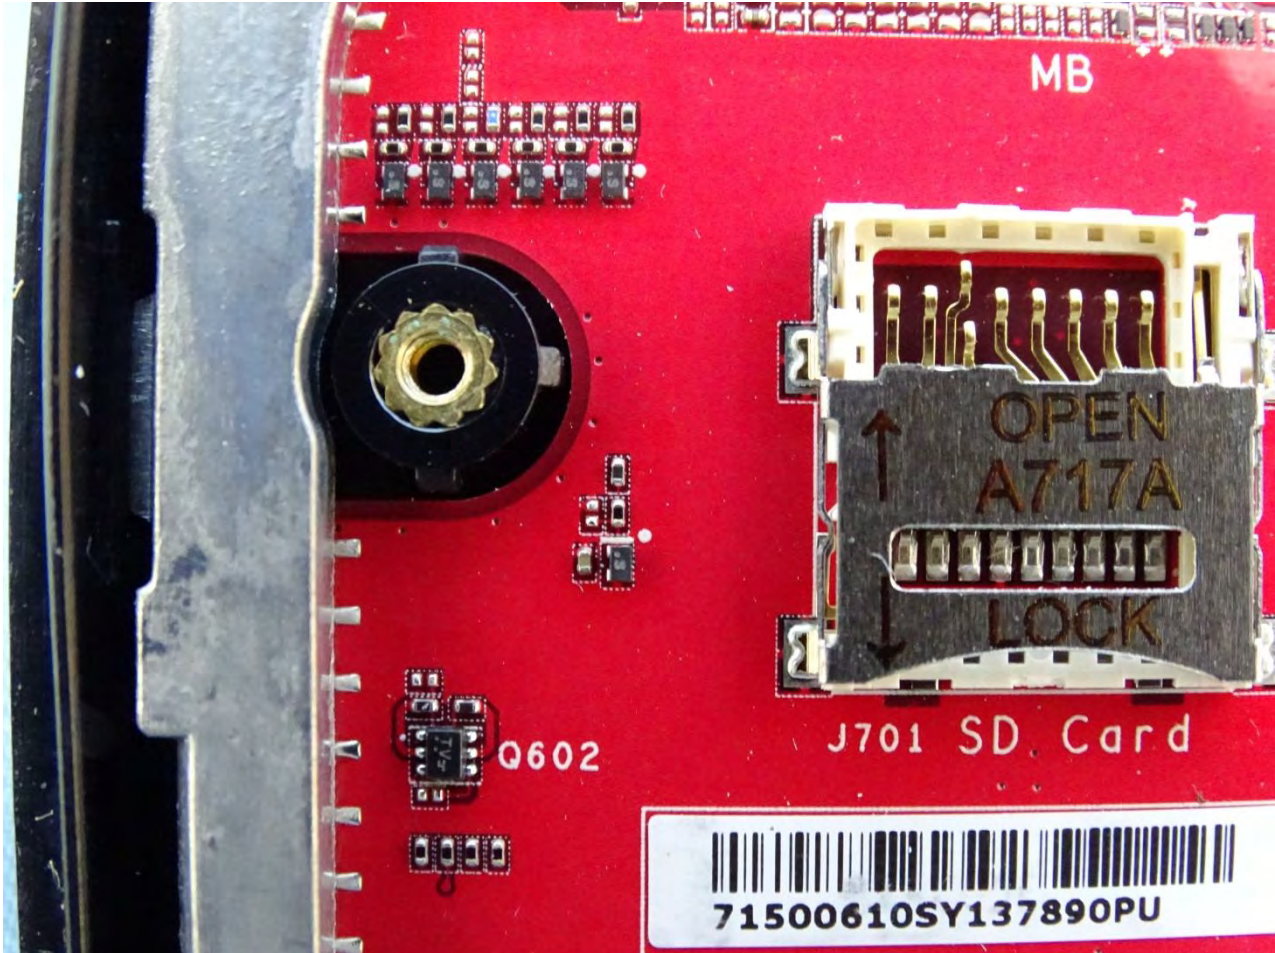

Brand Name: Zebra / Model Name: MC330K

Brand Name: Zebra / Model Name: MC330K

Brand Name: Zebra / Model Name: MC330K

Brand Name: Zebra / Model Name: MC330K

Brand Name: Zebra / Model Name: MC330K

Brand Name: Zebra / Model Name: MC330K

Brand Name: Zebra / Model Name: MC330K

Brand Name: Zebra / Model Name: MC330K

Brand Name: Zebra / Model Name: MC330K

WLAN Main & Bluetooth Antenna for SKU 11

Brand Name: Zebra / Model Name: MC330K

Brand Name: Zebra / Model Name: MC330K