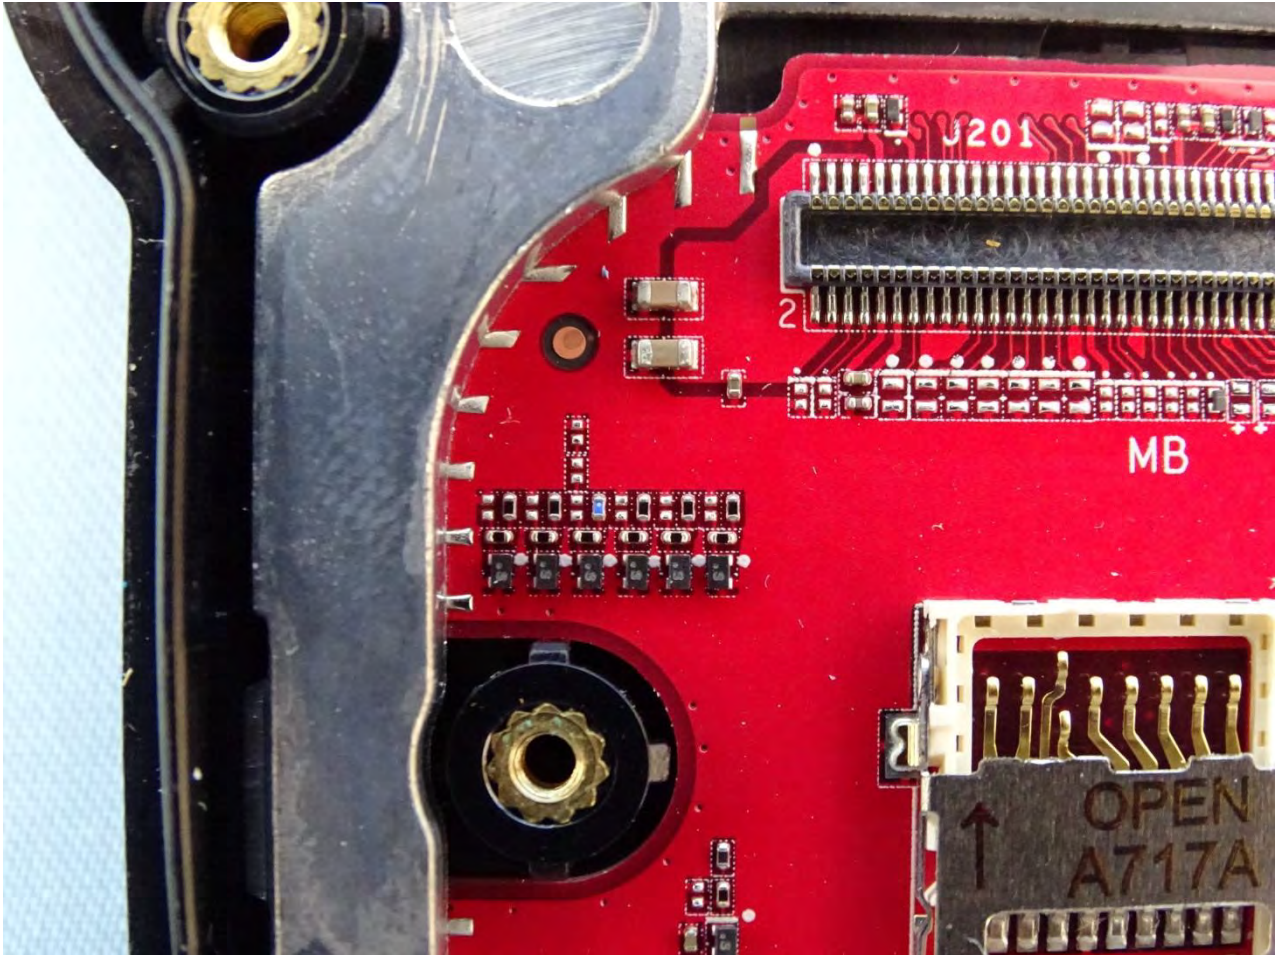

Brand Name: Zebra / Model Name: MC330K

Brand Name: Zebra / Model Name: MC330K

Brand Name: Zebra / Model Name: MC330K

Brand Name: Zebra / Model Name: MC330K

Brand Name: Zebra / Model Name: MC330K

Brand Name: Zebra / Model Name: MC330K

Brand Name: Zebra / Model Name: MC330K

Brand Name: Zebra / Model Name: MC330K

Brand Name: Zebra / Model Name: MC330K

WLAN Main & Bluetooth Antenna for SKU 11

Brand Name: Zebra / Model Name: MC330K

Brand Name: Zebra / Model Name: MC330K