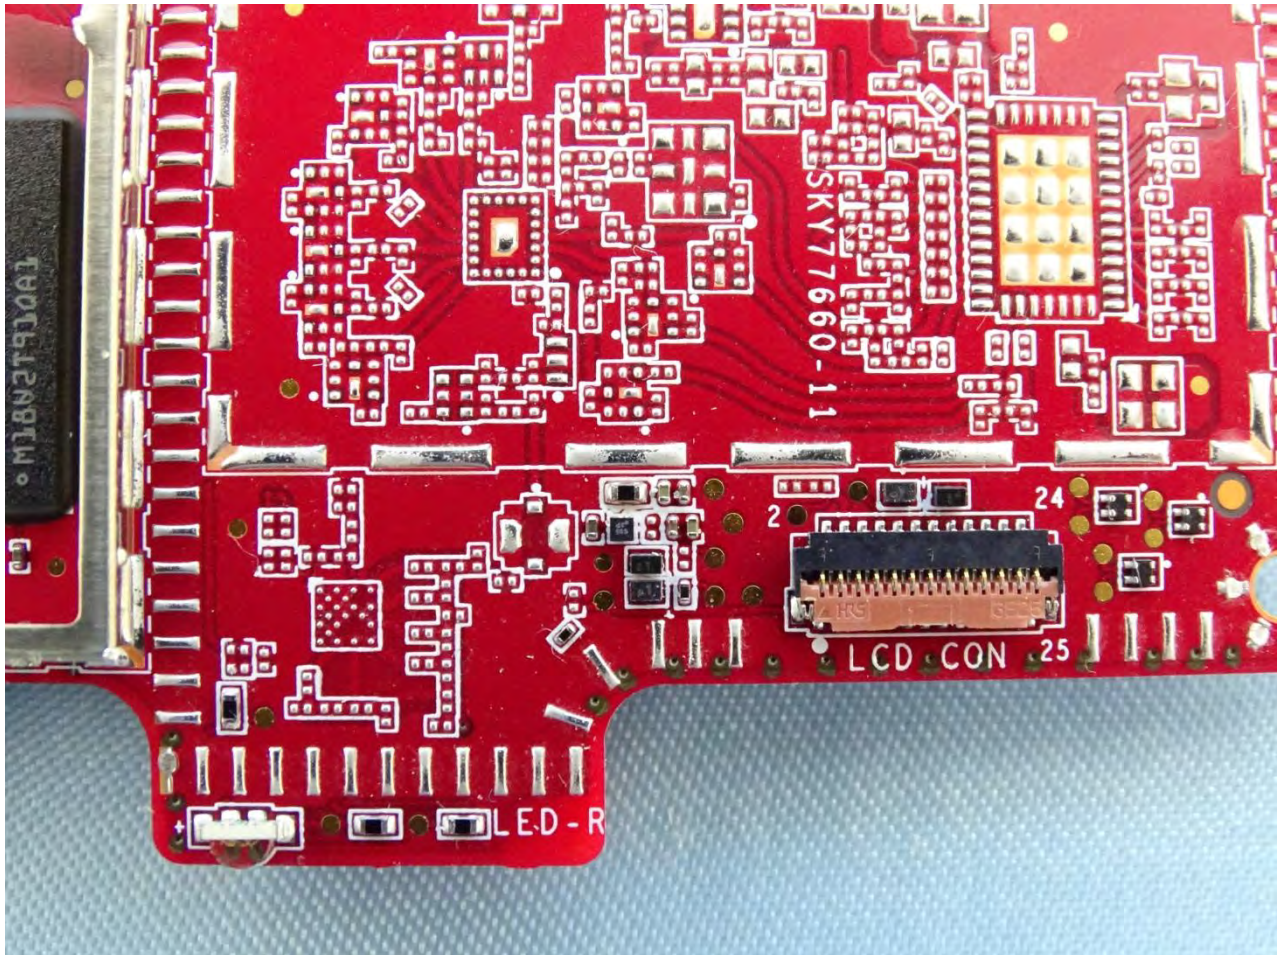

Brand Name: Zebra / Model Name: MC330K

Brand Name: Zebra / Model Name: MC330K

Brand Name: Zebra / Model Name: MC330K

Brand Name: Zebra / Model Name: MC330K

Brand Name: Zebra / Model Name: MC330K

Brand Name: Zebra / Model Name: MC330K

Brand Name: Zebra / Model Name: MC330K

Brand Name: Zebra / Model Name: MC330K

Brand Name: Zebra / Model Name: MC330K

WLAN Main & Bluetooth Antenna for SKU 11

Brand Name: Zebra / Model Name: MC330K

Brand Name: Zebra / Model Name: MC330K