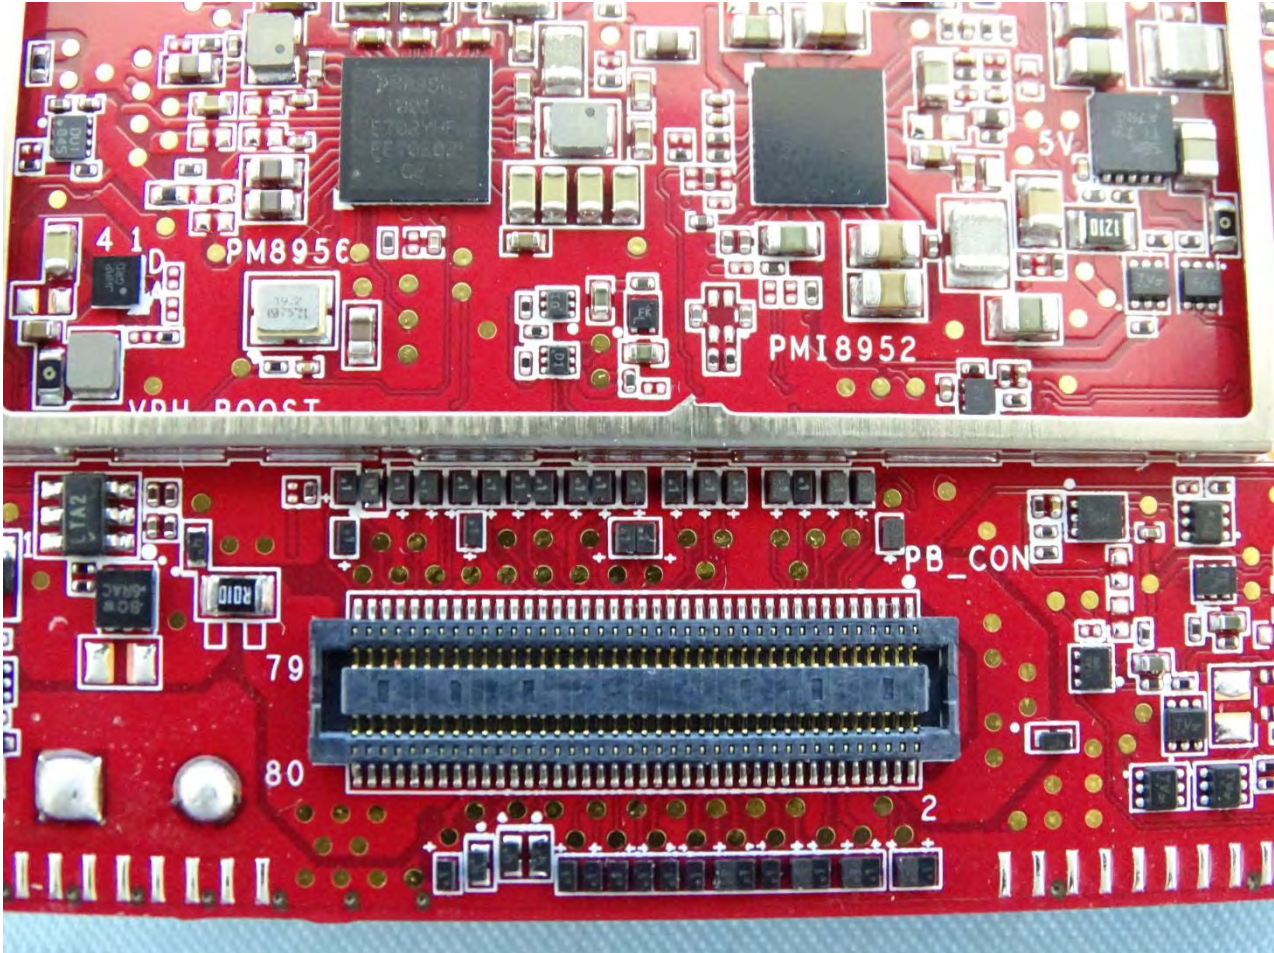

Brand Name: Zebra / Model Name: MC330K

Brand Name: Zebra / Model Name: MC330K

Brand Name: Zebra / Model Name: MC330K

Brand Name: Zebra / Model Name: MC330K

Brand Name: Zebra / Model Name: MC330K

Brand Name: Zebra / Model Name: MC330K

Brand Name: Zebra / Model Name: MC330K

Brand Name: Zebra / Model Name: MC330K

Brand Name: Zebra / Model Name: MC330K

WLAN Main & Bluetooth Antenna for SKU 11

Brand Name: Zebra / Model Name: MC330K

Brand Name: Zebra / Model Name: MC330K