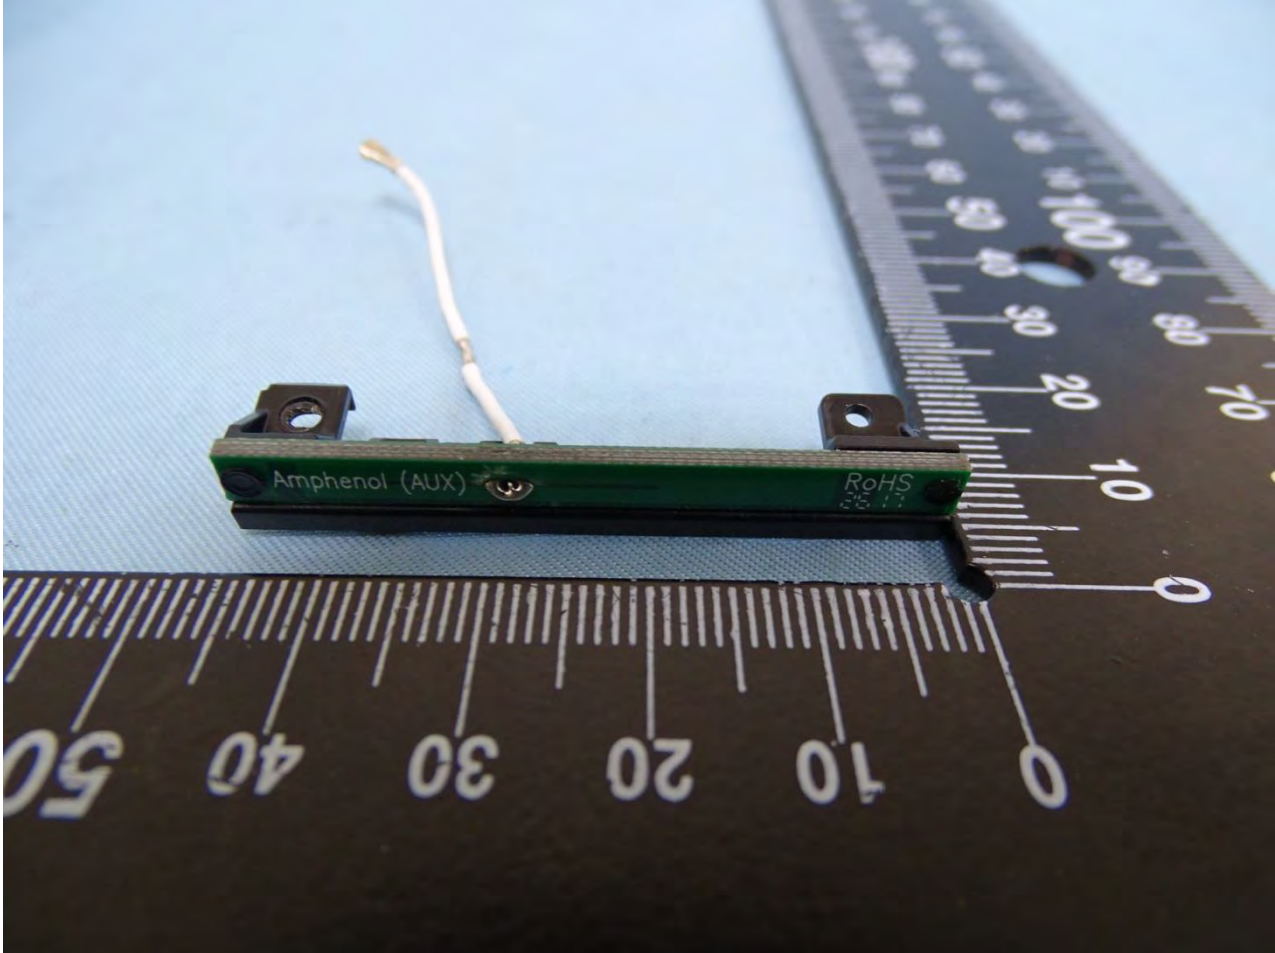

Brand Name: Zebra / Model Name: MC330K