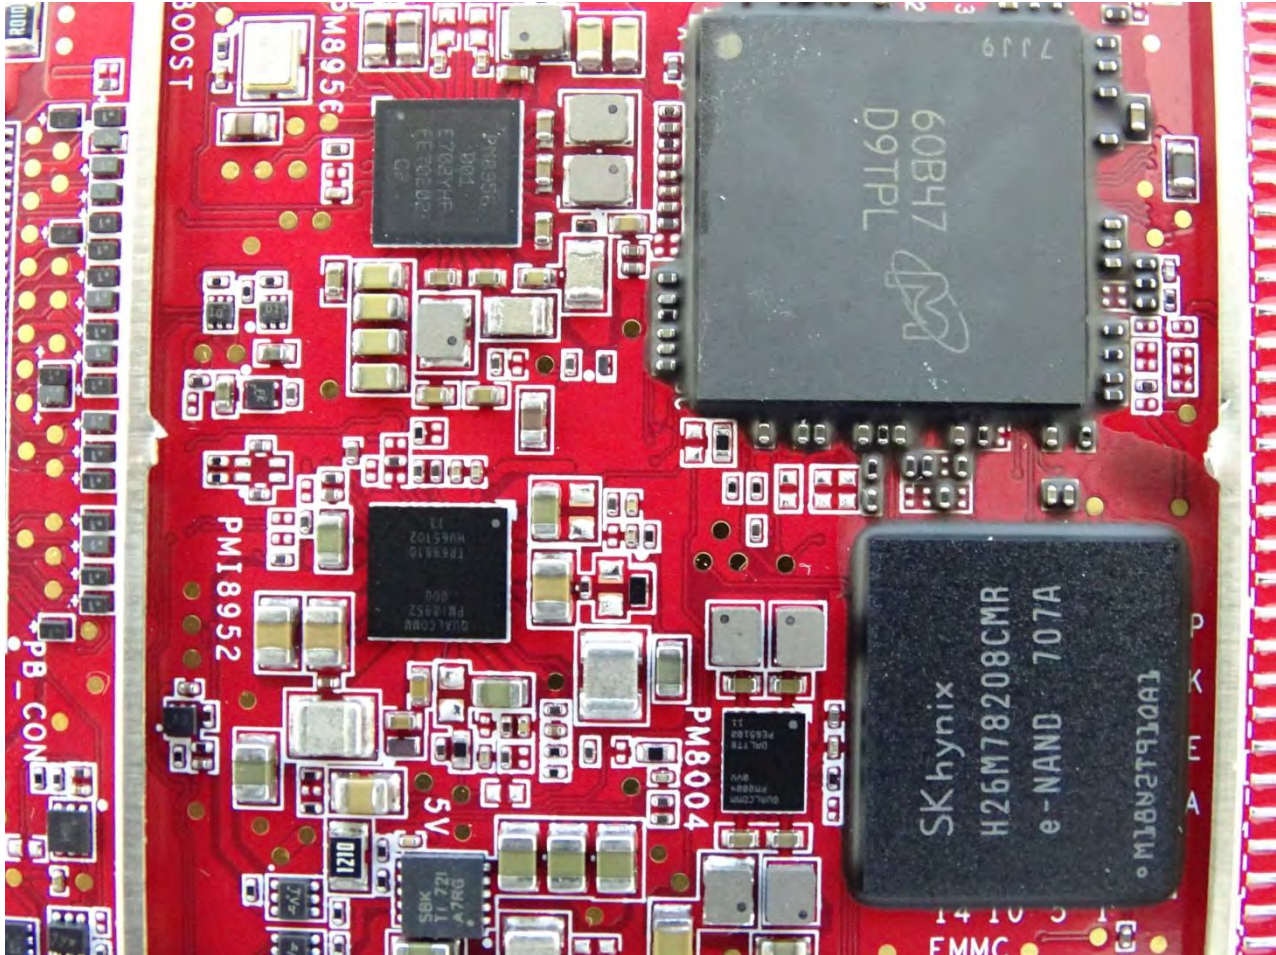

Brand Name: Zebra / Model Name: MC330K

Brand Name: Zebra / Model Name: MC330K

Brand Name: Zebra / Model Name: MC330K

Brand Name: Zebra / Model Name: MC330K

Brand Name: Zebra / Model Name: MC330K

Brand Name: Zebra / Model Name: MC330K

Brand Name: Zebra / Model Name: MC330K

Brand Name: Zebra / Model Name: MC330K

Brand Name: Zebra / Model Name: MC330K

WLAN Main & Bluetooth Antenna for SKU 11

Brand Name: Zebra / Model Name: MC330K

Brand Name: Zebra / Model Name: MC330K