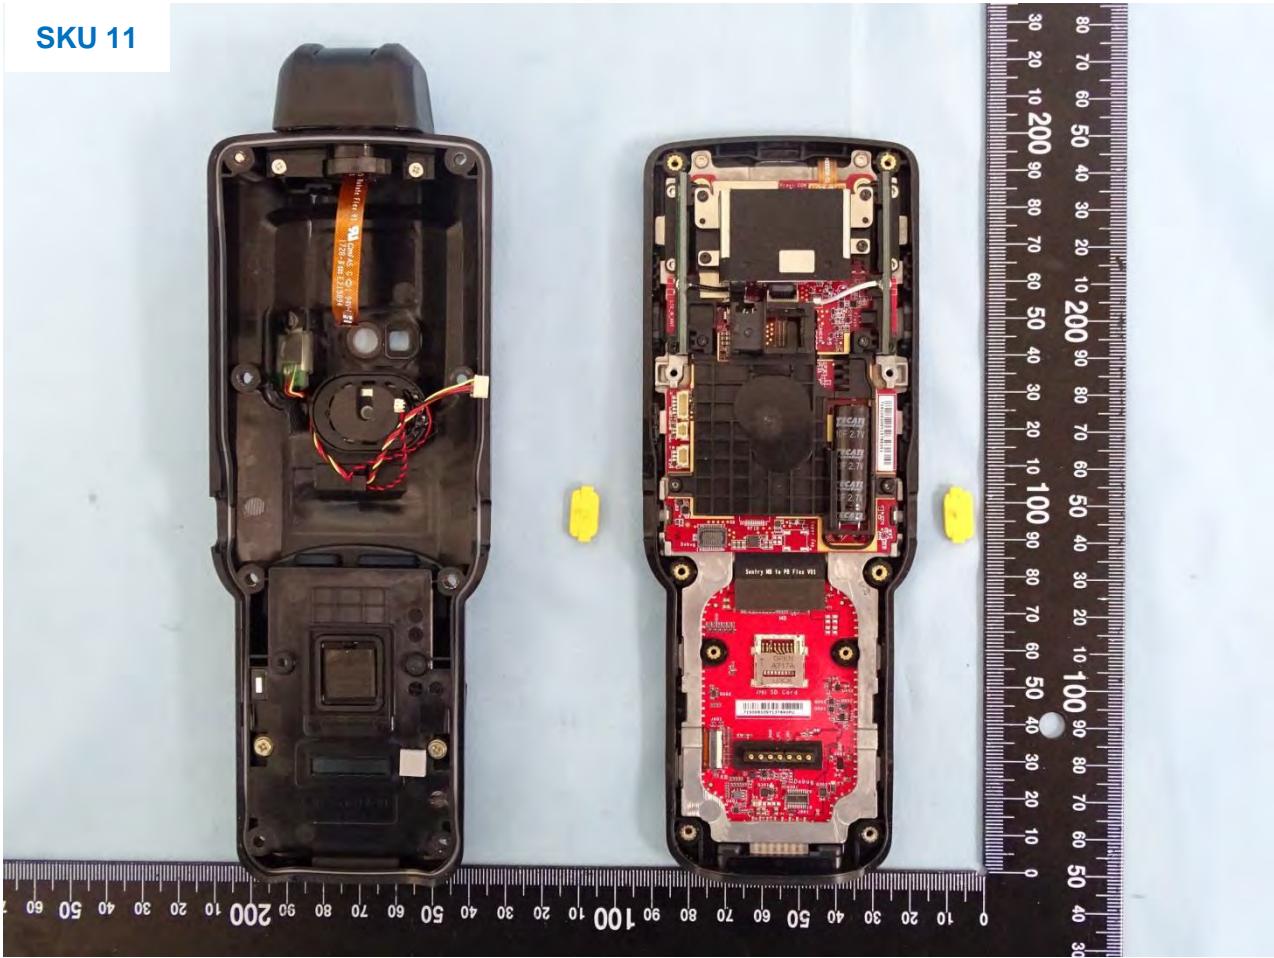

3. Internal Photograph of EUT

Brand Name: Zebra / Model Name: MC330K

SKU 11

Brand Name: Zebra / Model Name: MC330K

SKU 11

Brand Name: Zebra / Model Name: MC330K

Brand Name: Zebra / Model Name: MC330K

Brand Name: Zebra / Model Name: MC330K

Brand Name: Zebra / Model Name: MC330K

Brand Name: Zebra / Model Name: MC330K

Brand Name: Zebra / Model Name: MC330K

Brand Name: Zebra / Model Name: MC330K

Brand Name: Zebra / Model Name: MC330K

Brand Name: Zebra / Model Name: MC330K