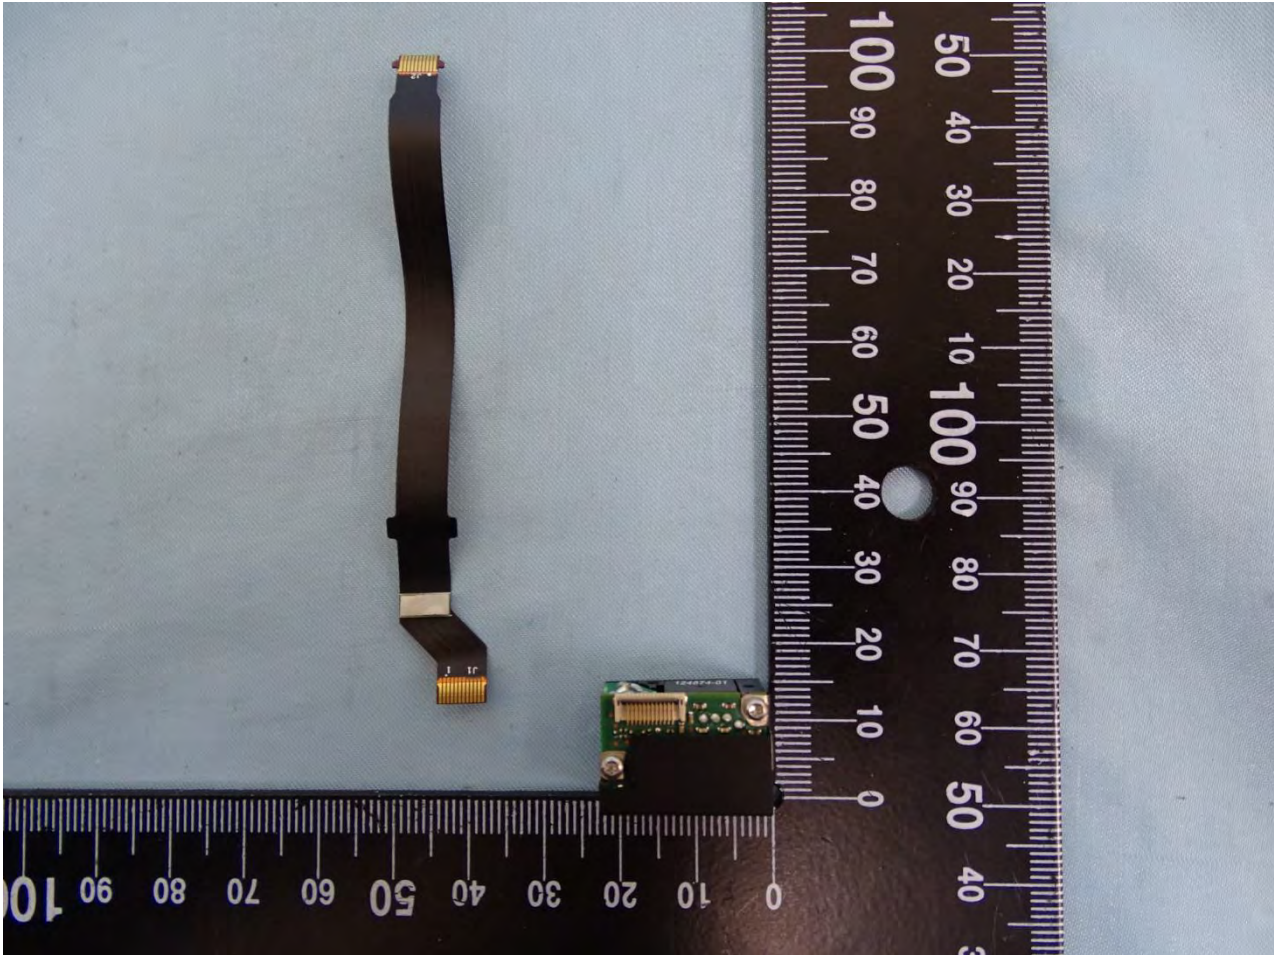

3. Internal Photograph of EUT

Brand Name: Zebra / Model Name: MC330K

SKU 11

Brand Name: Zebra / Model Name: MC330K

SKU 11

Brand Name: Zebra / Model Name: MC330K

Brand Name: Zebra / Model Name: MC330K

Brand Name: Zebra / Model Name: MC330K

Brand Name: Zebra / Model Name: MC330K

Brand Name: Zebra / Model Name: MC330K

Brand Name: Zebra / Model Name: MC330K

Brand Name: Zebra / Model Name: MC330K

Brand Name: Zebra / Model Name: MC330K

Brand Name: Zebra / Model Name: MC330K