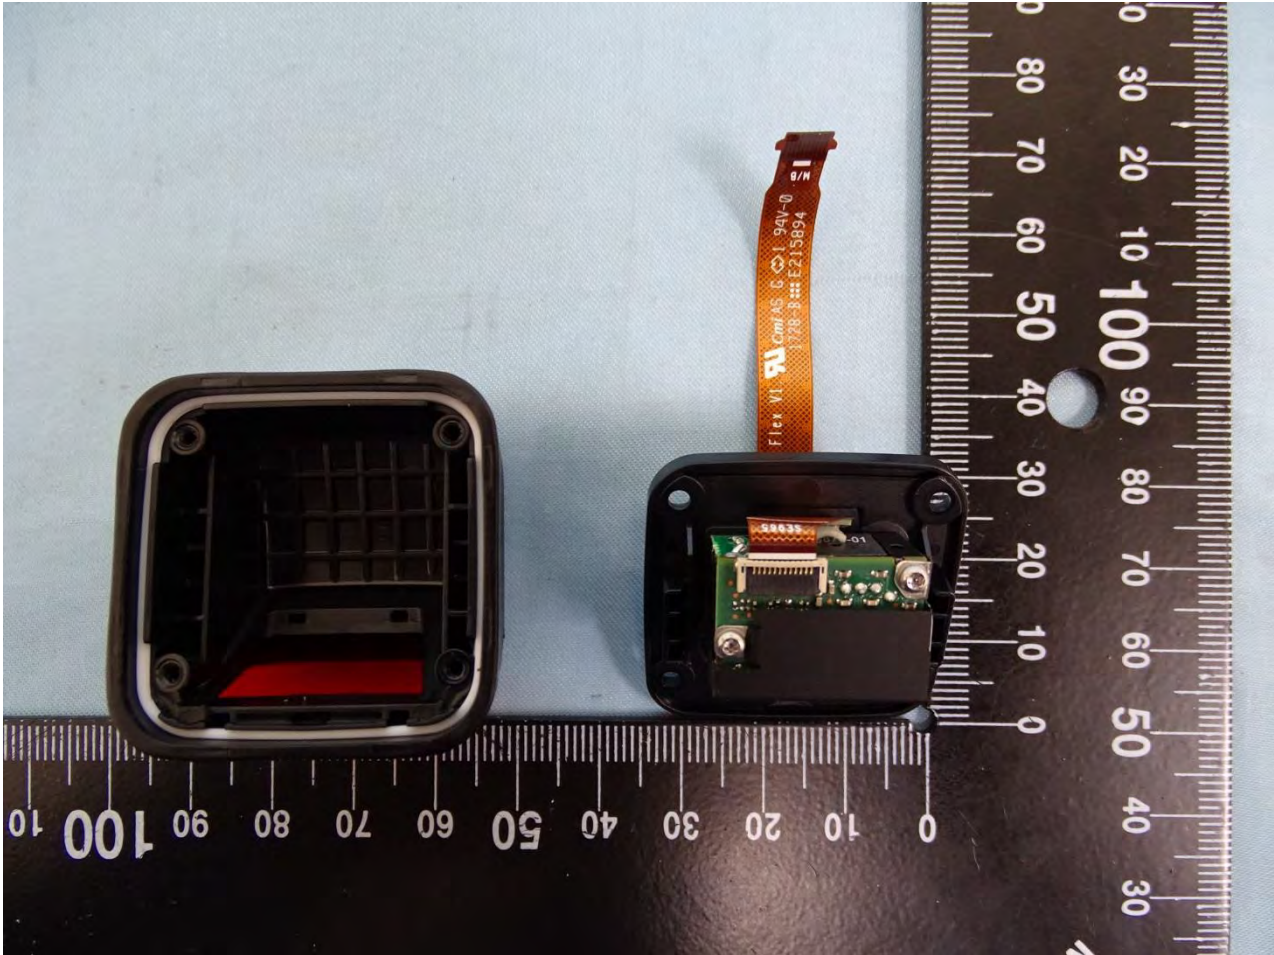

3. Internal Photograph of EUT

Brand Name: Zebra / Model Name: MC330K

SKU 11

Brand Name: Zebra / Model Name: MC330K

SKU 11

Brand Name: Zebra / Model Name: MC330K

Brand Name: Zebra / Model Name: MC330K

Brand Name: Zebra / Model Name: MC330K

Brand Name: Zebra / Model Name: MC330K

Brand Name: Zebra / Model Name: MC330K

Brand Name: Zebra / Model Name: MC330K

Brand Name: Zebra / Model Name: MC330K

Brand Name: Zebra / Model Name: MC330K

Brand Name: Zebra / Model Name: MC330K