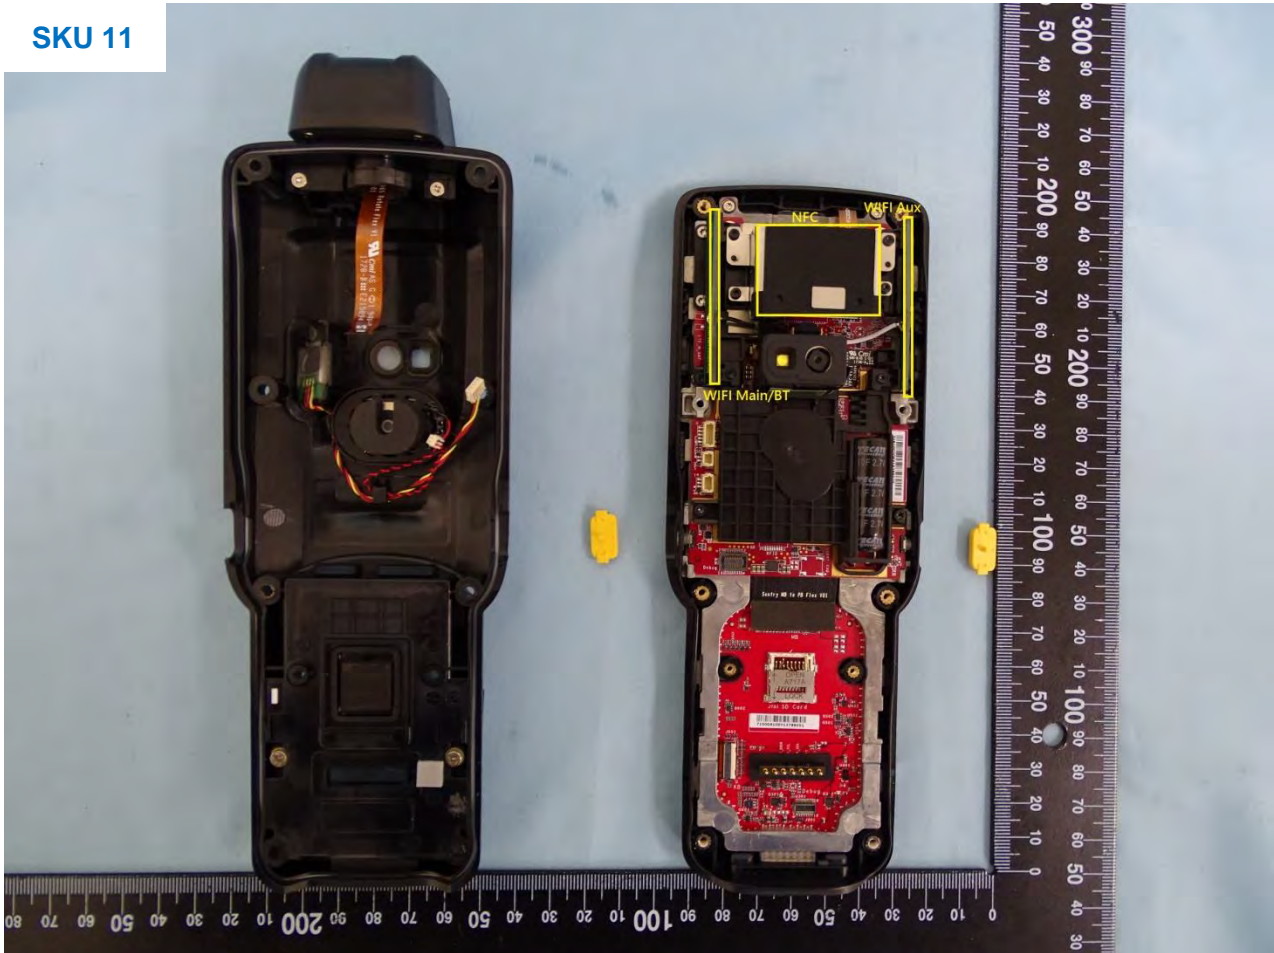

3. Internal Photograph of EUT

Brand Name: Zebra / Model Name: MC330K

SKU 11

Brand Name: Zebra / Model Name: MC330K

SKU 11

Brand Name: Zebra / Model Name: MC330K

Brand Name: Zebra / Model Name: MC330K

Brand Name: Zebra / Model Name: MC330K

Brand Name: Zebra / Model Name: MC330K

Brand Name: Zebra / Model Name: MC330K

Brand Name: Zebra / Model Name: MC330K

Brand Name: Zebra / Model Name: MC330K

Brand Name: Zebra / Model Name: MC330K

Brand Name: Zebra / Model Name: MC330K