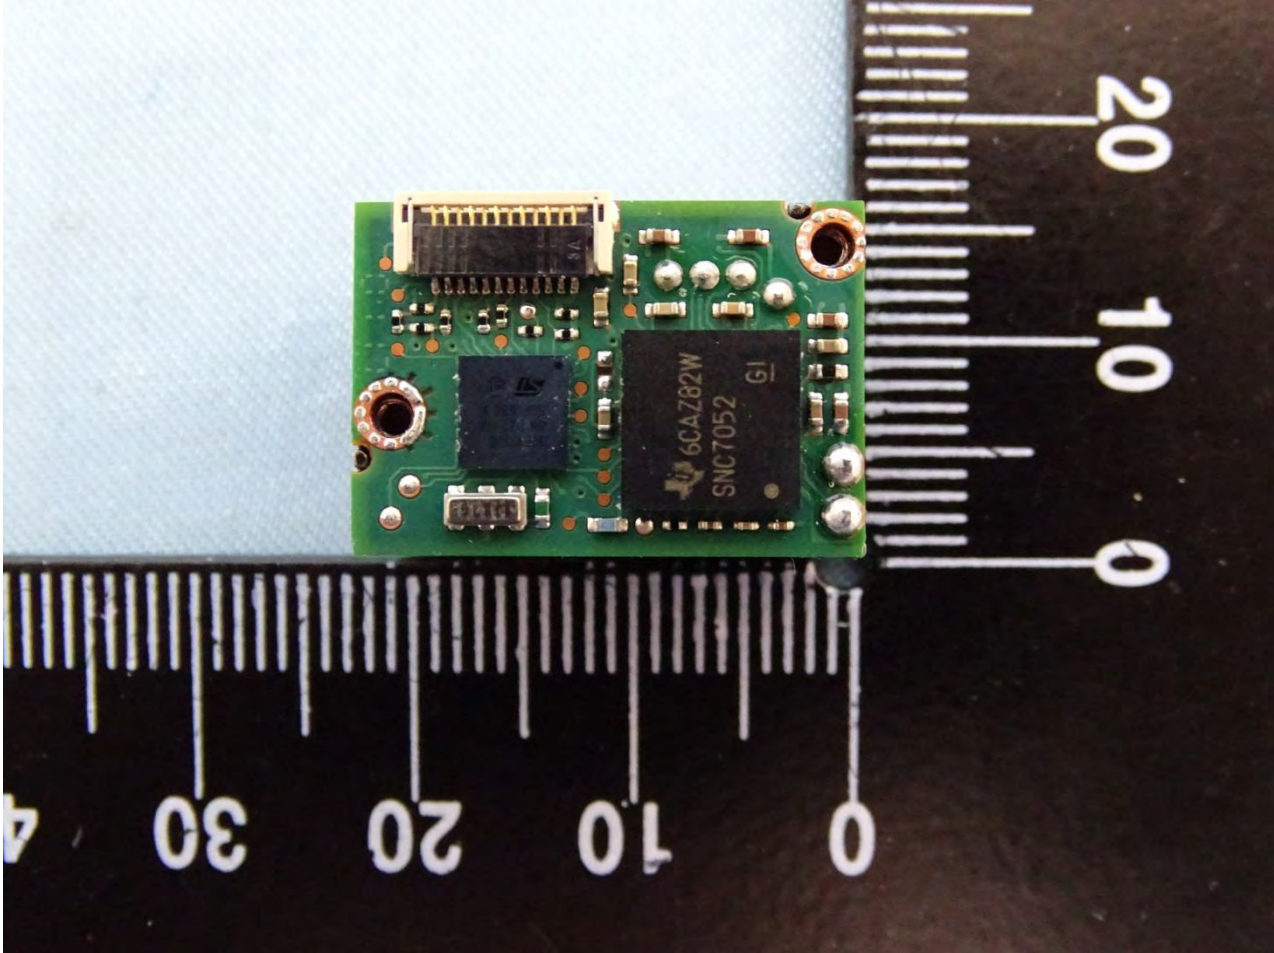

3. Internal Photograph of EUT

Brand Name: Zebra / Model Name: MC330K

SKU 11

Brand Name: Zebra / Model Name: MC330K

SKU 11

Brand Name: Zebra / Model Name: MC330K

Brand Name: Zebra / Model Name: MC330K

Brand Name: Zebra / Model Name: MC330K

Brand Name: Zebra / Model Name: MC330K

Brand Name: Zebra / Model Name: MC330K

Brand Name: Zebra / Model Name: MC330K

Brand Name: Zebra / Model Name: MC330K

Brand Name: Zebra / Model Name: MC330K

Brand Name: Zebra / Model Name: MC330K