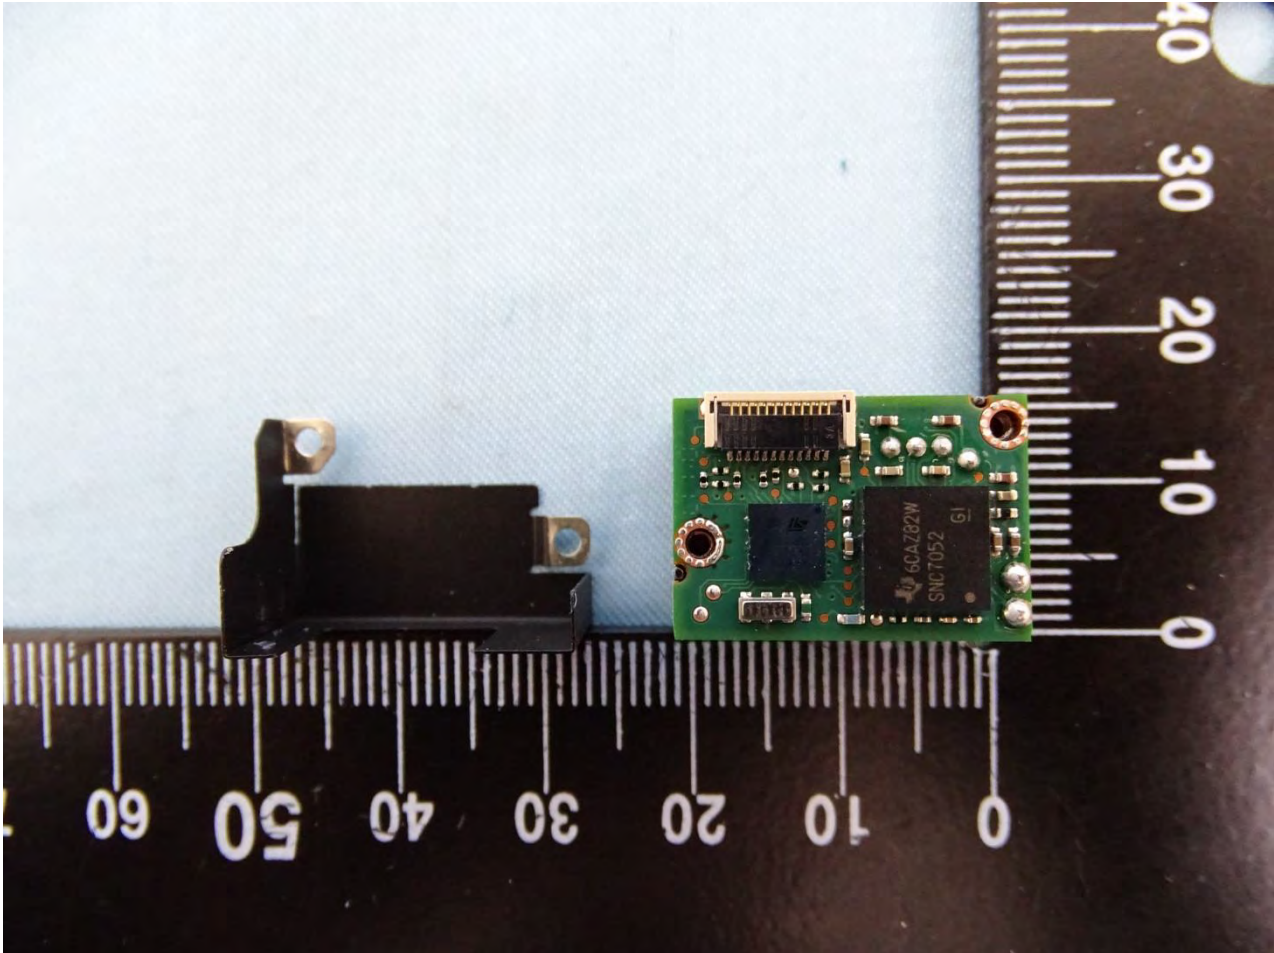

3. Internal Photograph of EUT

Brand Name: Zebra / Model Name: MC330K

SKU 11

Brand Name: Zebra / Model Name: MC330K

SKU 11

Brand Name: Zebra / Model Name: MC330K

Brand Name: Zebra / Model Name: MC330K

Brand Name: Zebra / Model Name: MC330K

Brand Name: Zebra / Model Name: MC330K

Brand Name: Zebra / Model Name: MC330K

Brand Name: Zebra / Model Name: MC330K

Brand Name: Zebra / Model Name: MC330K

Brand Name: Zebra / Model Name: MC330K

Brand Name: Zebra / Model Name: MC330K