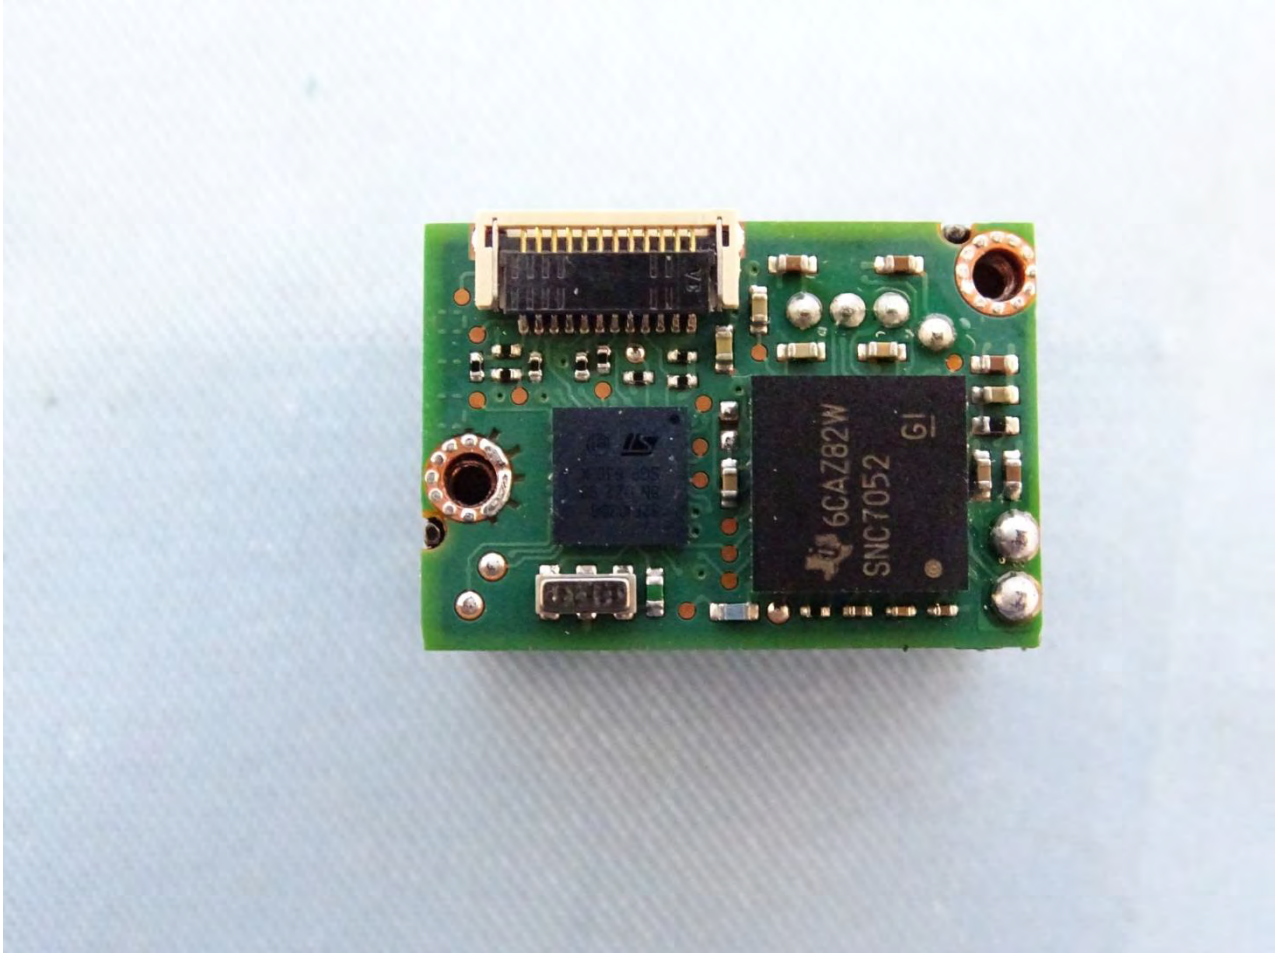

3. Internal Photograph of EUT

Brand Name: Zebra / Model Name: MC330K

SKU 11

Brand Name: Zebra / Model Name: MC330K

SKU 11

Brand Name: Zebra / Model Name: MC330K

Brand Name: Zebra / Model Name: MC330K

Brand Name: Zebra / Model Name: MC330K

Brand Name: Zebra / Model Name: MC330K

Brand Name: Zebra / Model Name: MC330K

Brand Name: Zebra / Model Name: MC330K

Brand Name: Zebra / Model Name: MC330K

Brand Name: Zebra / Model Name: MC330K

Brand Name: Zebra / Model Name: MC330K