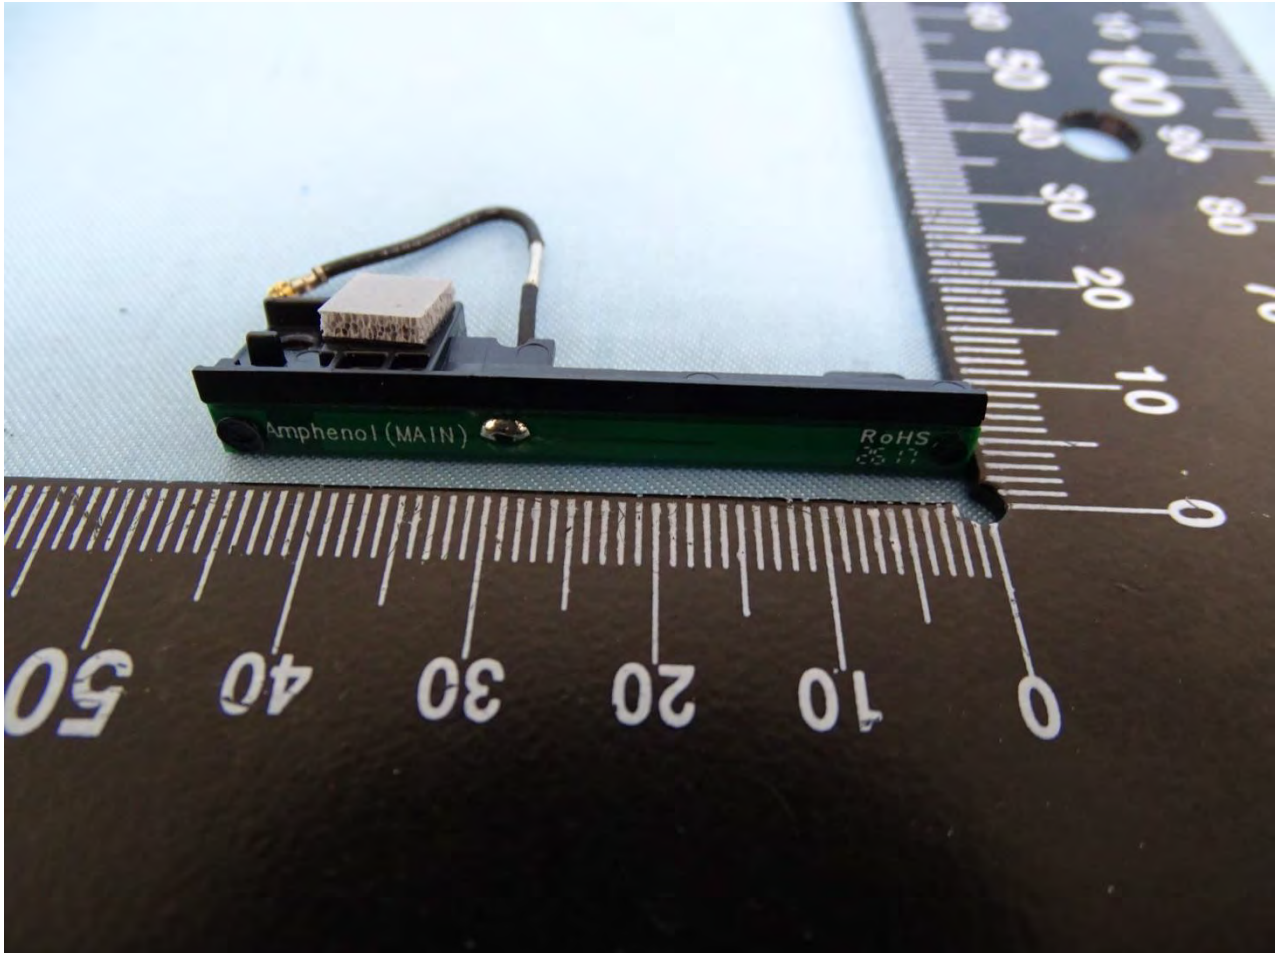

Brand Name: Zebra / Model Name: MC330K

WLAN Aux. Antenna for SKU 8

Brand Name: Zebra / Model Name: MC330K

Brand Name: Zebra / Model Name: MC330K

NFC Antenna for SKU 8

Brand Name: Zebra / Model Name: MC330K

WLAN Main & Bluetooth Antenna for SKU 9

Brand Name: Zebra / Model Name: MC330K

Brand Name: Zebra / Model Name: MC330K

WLAN Aux. Antenna for SKU 9

Brand Name: Zebra / Model Name: MC330K

Brand Name: Zebra / Model Name: MC330K

Brand Name: Zebra / Model Name: MC330K

Brand Name: Zebra / Model Name: MC330K

NFC Antenna for SKU 10