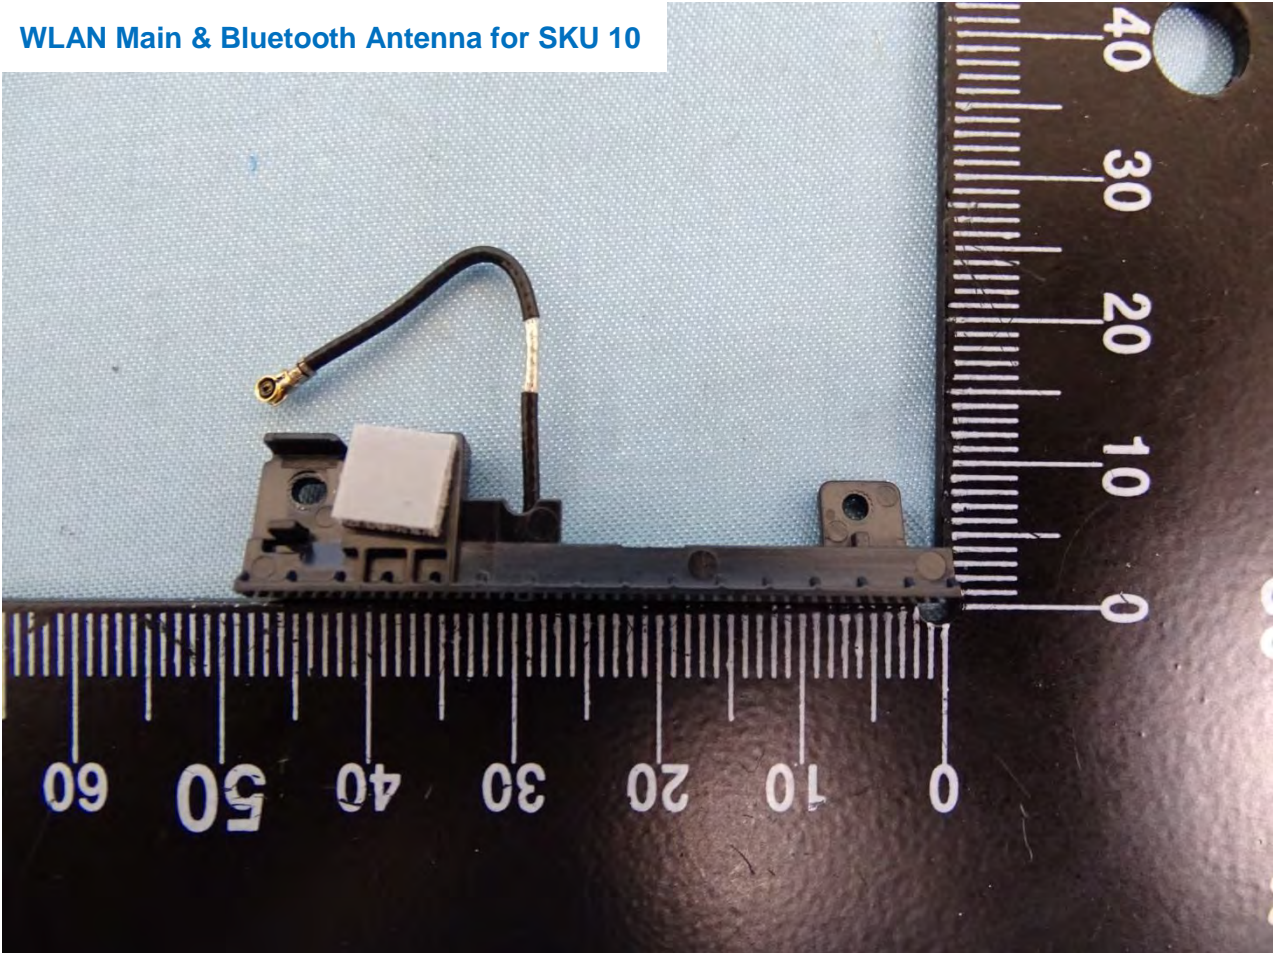

Brand Name: Zebra / Model Name: MC330K

WLAN Main & Bluetooth Antenna for SKU 10