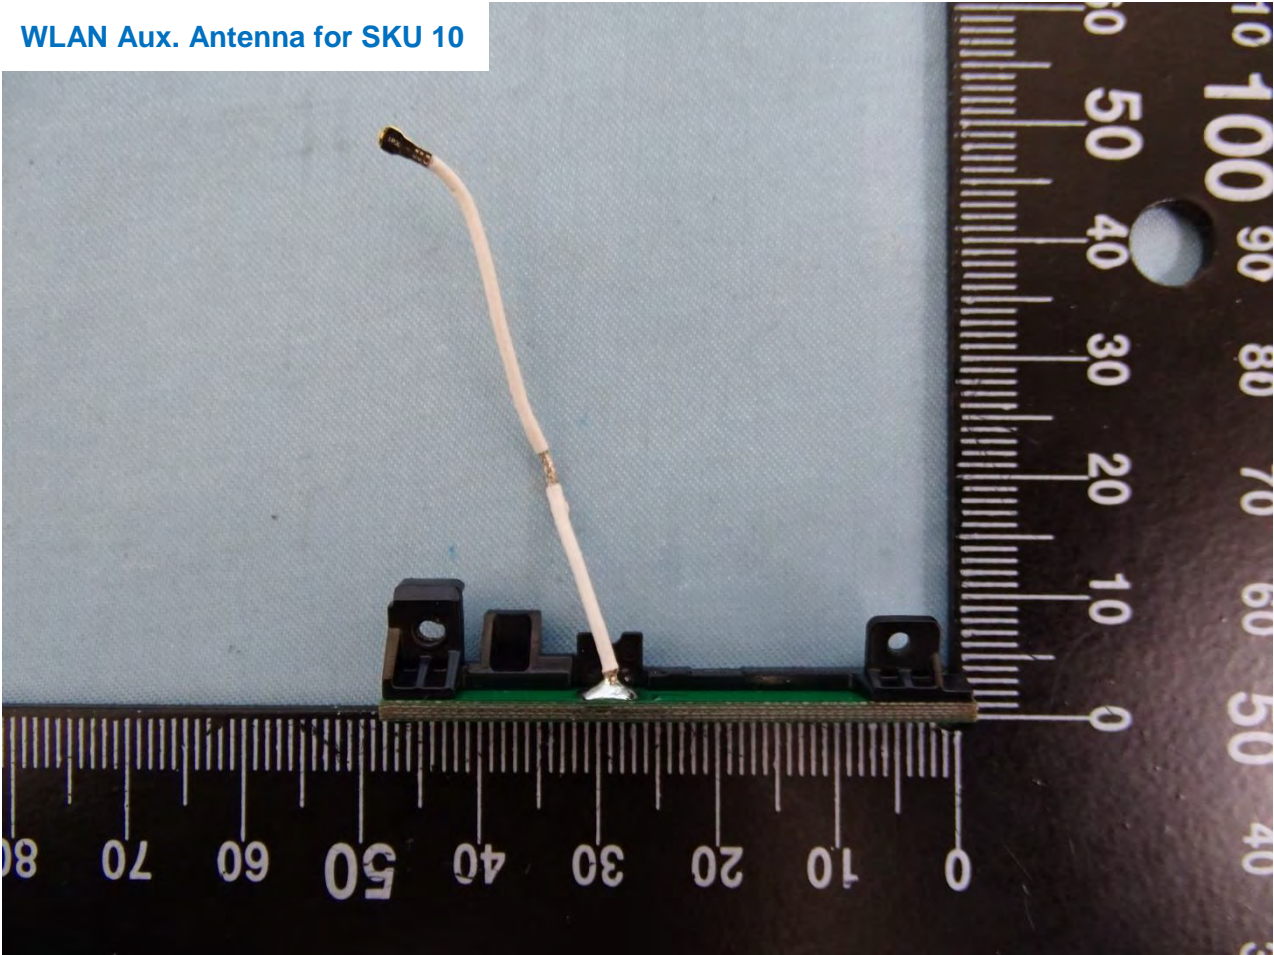

NFC Antenna for SKU 9

Brand Name: Zebra / Model Name: MC330K

WLAN Main & Bluetooth Antenna for SKU 10

Brand Name: Zebra / Model Name: MC330K

Brand Name: Zebra / Model Name: MC330K

WLAN Aux. Antenna for SKU 10