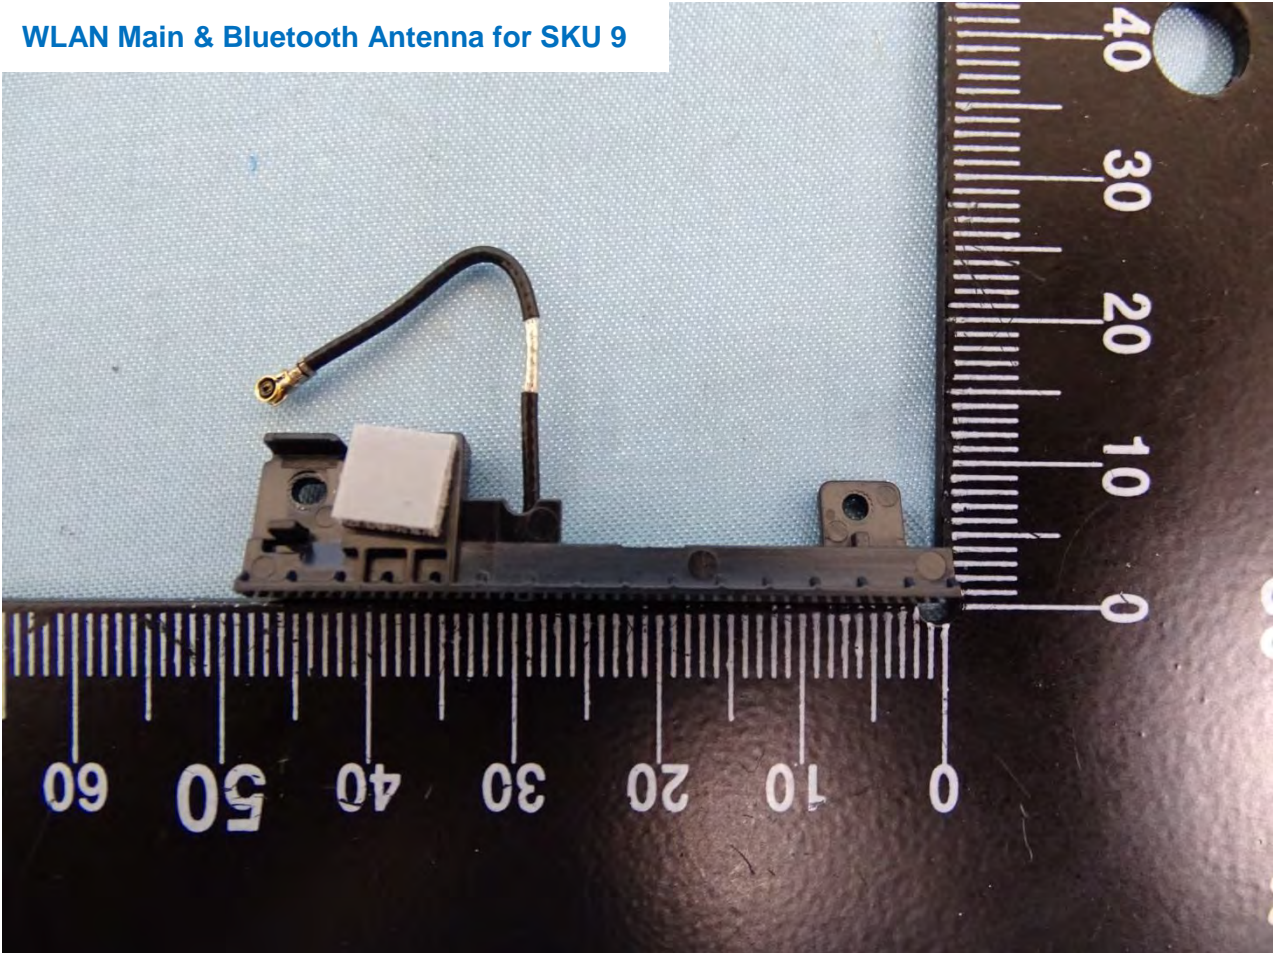

Brand Name: Zebra / Model Name: MC330K

WLAN Aux. Antenna for SKU 8

Brand Name: Zebra / Model Name: MC330K

Brand Name: Zebra / Model Name: MC330K

NFC Antenna for SKU 8

Brand Name: Zebra / Model Name: MC330K

WLAN Main & Bluetooth Antenna for SKU 9

Brand Name: Zebra / Model Name: MC330K

Brand Name: Zebra / Model Name: MC330K

WLAN Aux. Antenna for SKU 9

Brand Name: Zebra / Model Name: MC330K

Brand Name: Zebra / Model Name: MC330K