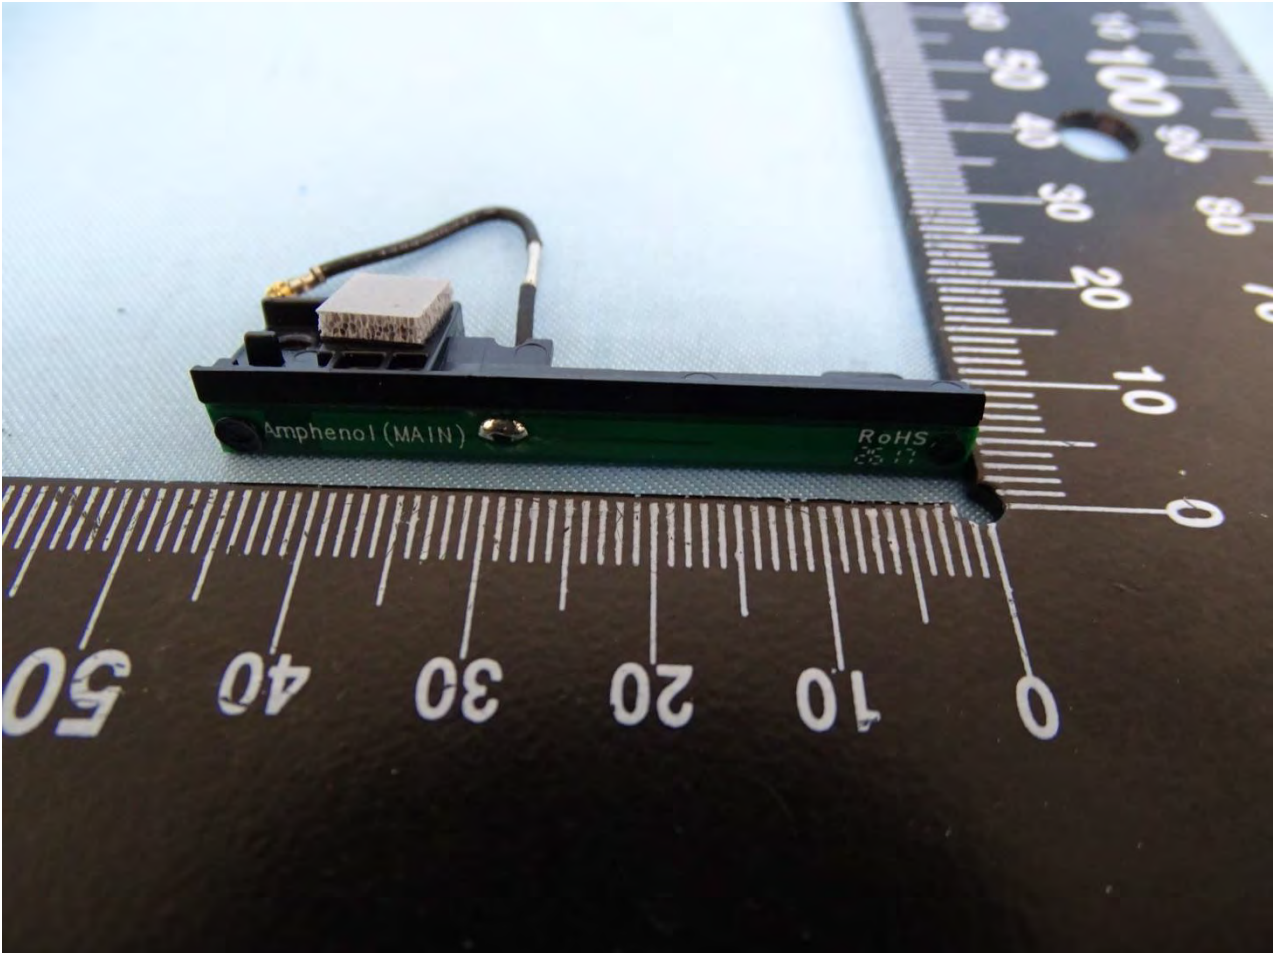

NFC Antenna for SKU 9

Brand Name: Zebra / Model Name: MC330K

WLAN Main & Bluetooth Antenna for SKU 10

Brand Name: Zebra / Model Name: MC330K

Brand Name: Zebra / Model Name: MC330K

WLAN Aux. Antenna for SKU 10