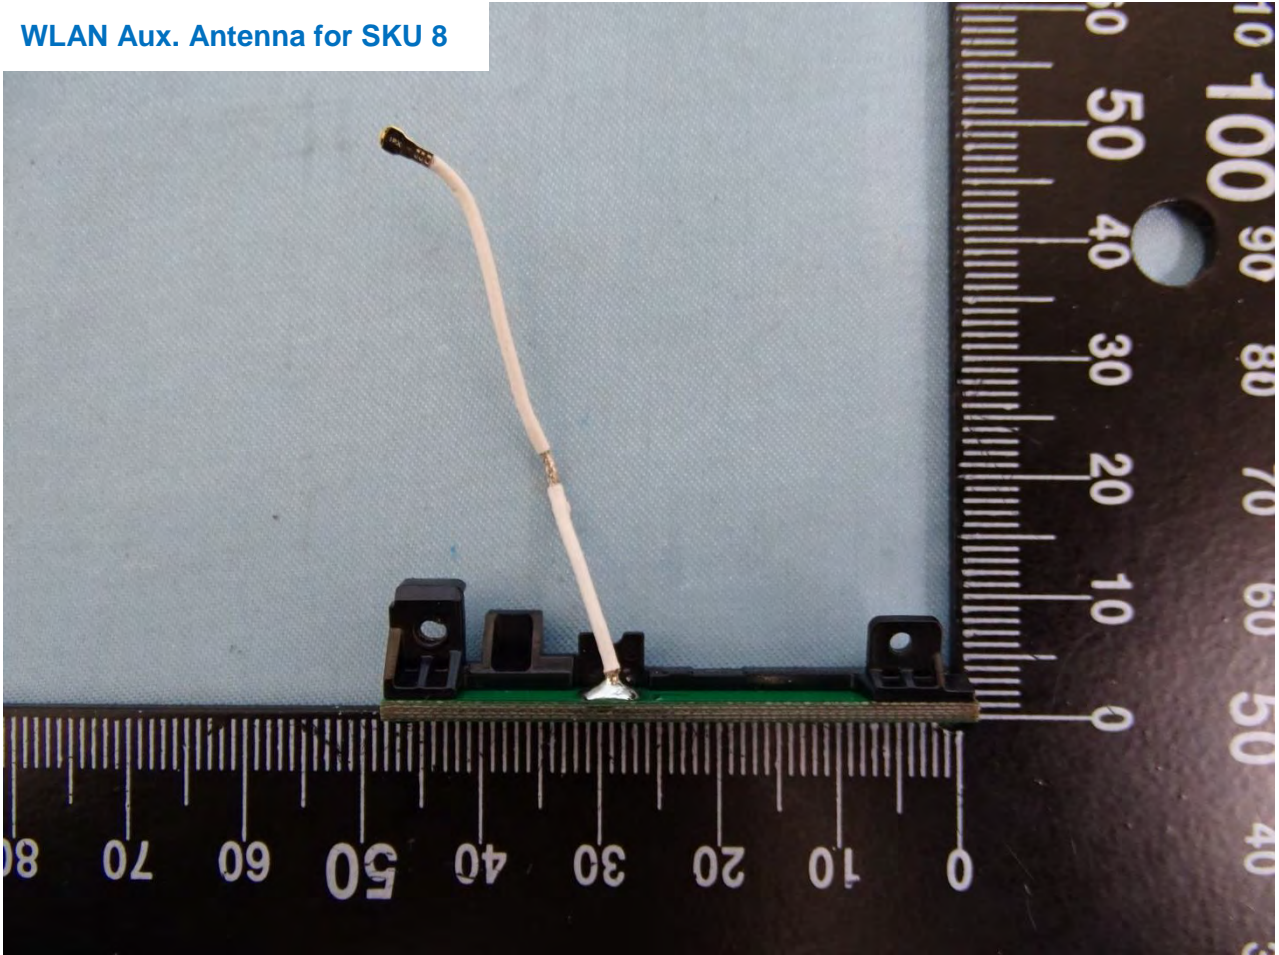

Brand Name: Zebra / Model Name: MC330K

WLAN Aux. Antenna for SKU 8

Brand Name: Zebra / Model Name: MC330K

Brand Name: Zebra / Model Name: MC330K

NFC Antenna for SKU 8

Brand Name: Zebra / Model Name: MC330K

WLAN Main & Bluetooth Antenna for SKU 9

Brand Name: Zebra / Model Name: MC330K

Brand Name: Zebra / Model Name: MC330K

WLAN Aux. Antenna for SKU 9

Brand Name: Zebra / Model Name: MC330K

Brand Name: Zebra / Model Name: MC330K