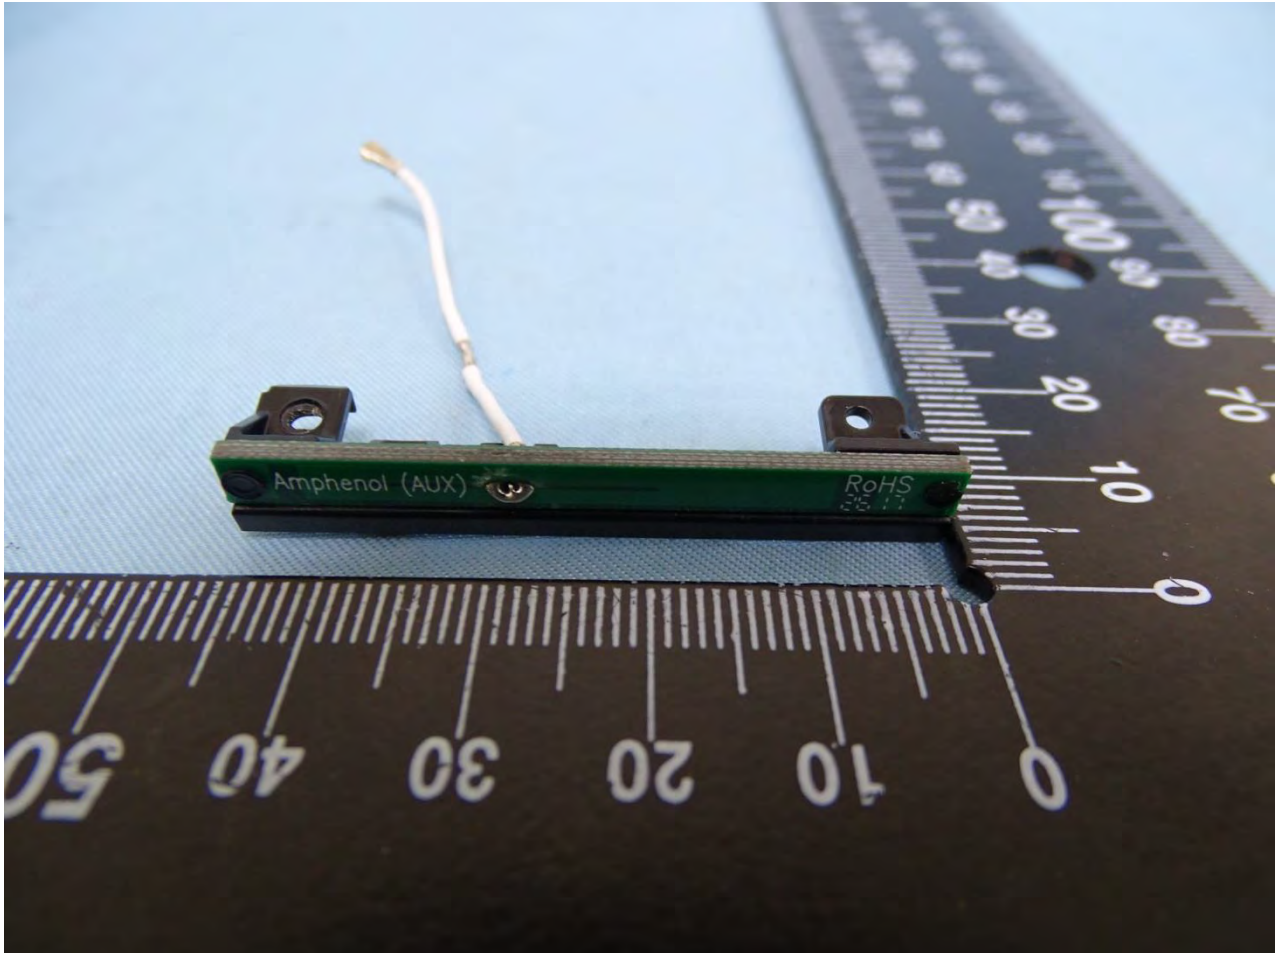

WLAN Main & Bluetooth Antenna for SKU 9

Brand Name: Zebra / Model Name: MC330K

Brand Name: Zebra / Model Name: MC330K

WLAN Aux. Antenna for SKU 9

Brand Name: Zebra / Model Name: MC330K

Brand Name: Zebra / Model Name: MC330K