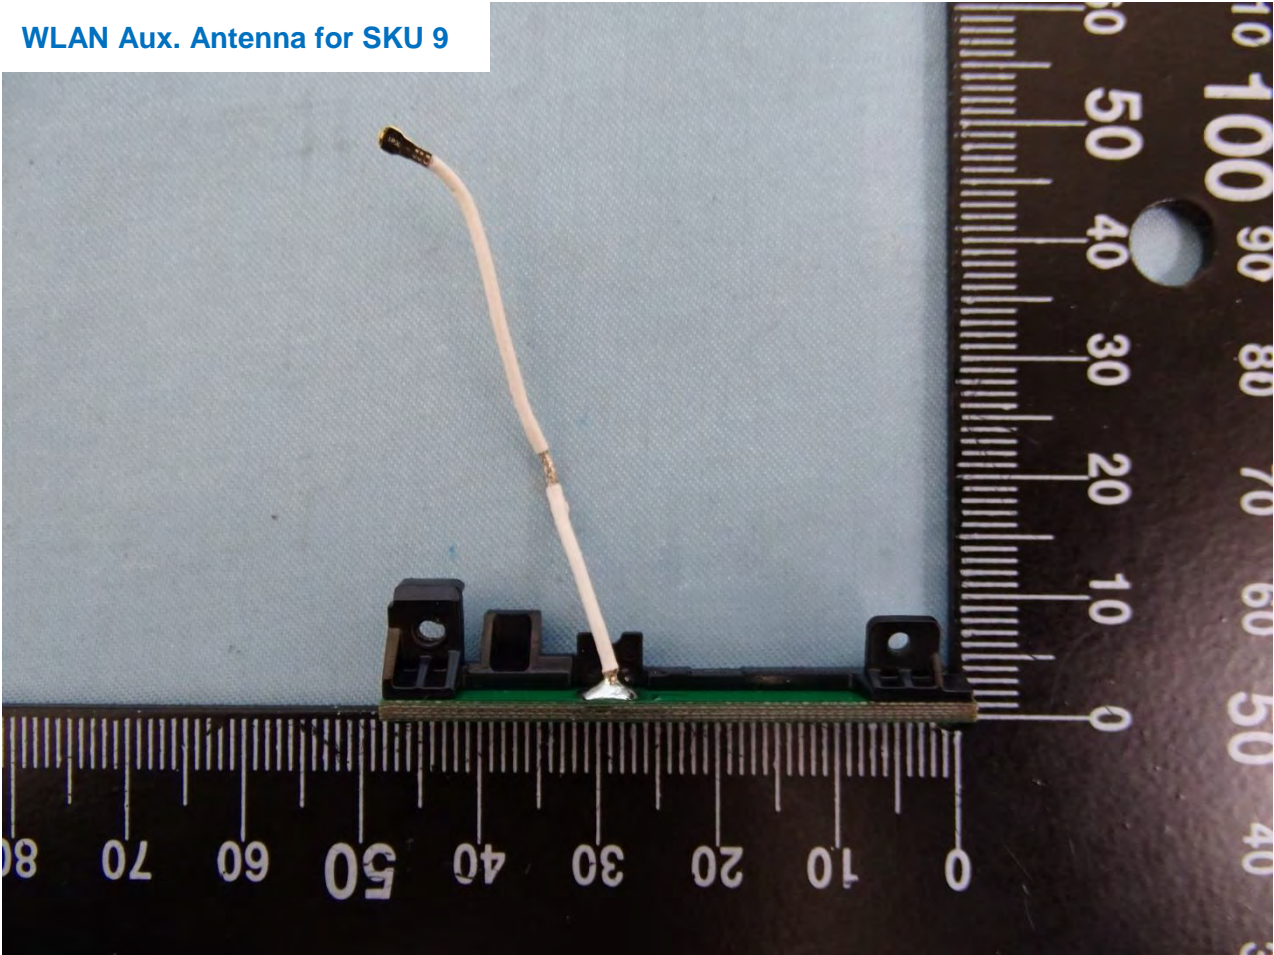

WLAN Main & Bluetooth Antenna for SKU 9

Brand Name: Zebra / Model Name: MC330K

Brand Name: Zebra / Model Name: MC330K

WLAN Aux. Antenna for SKU 9

Brand Name: Zebra / Model Name: MC330K

Brand Name: Zebra / Model Name: MC330K