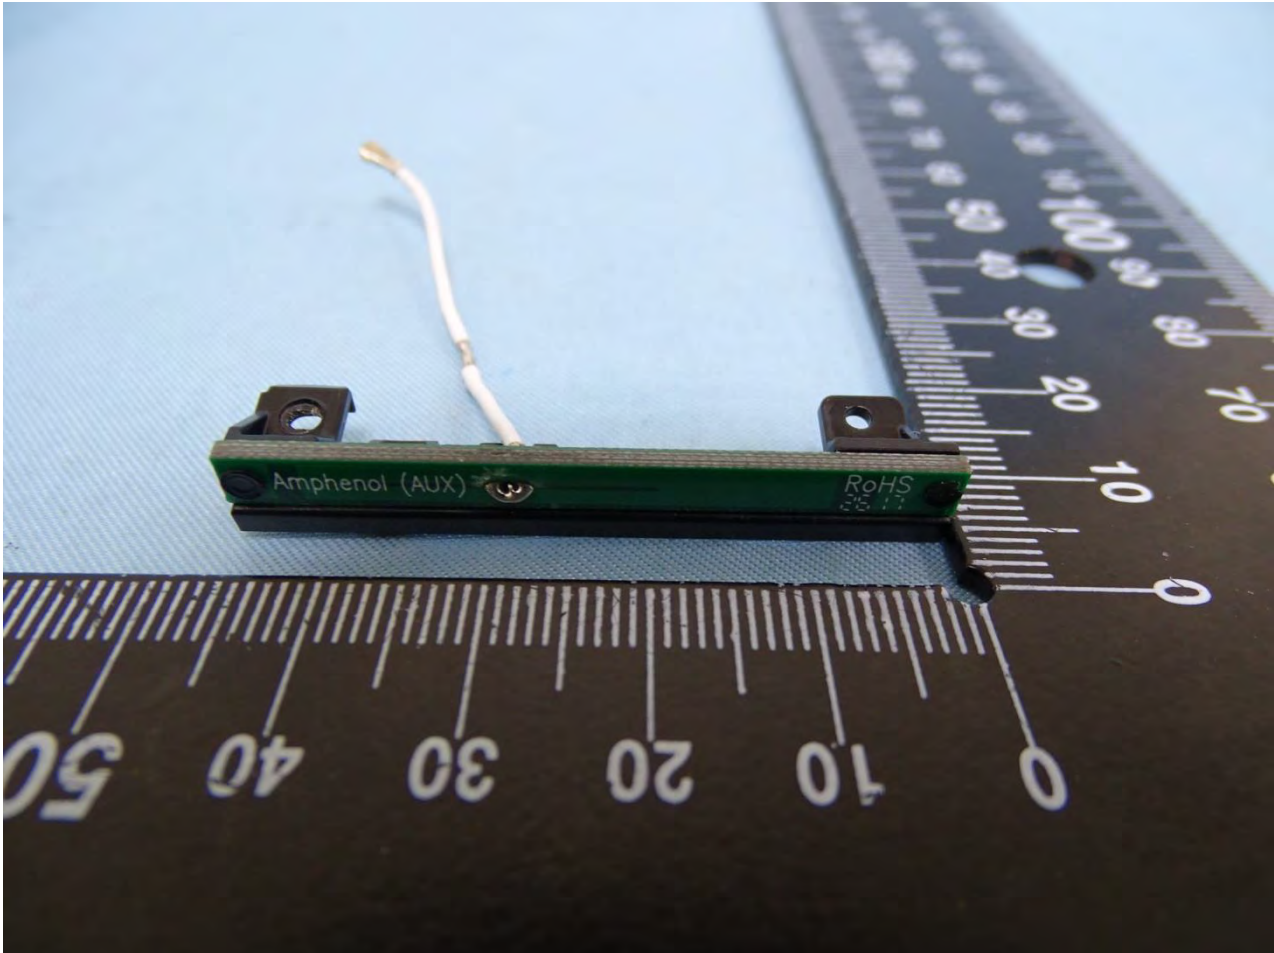

Brand Name: Zebra / Model Name: MC330K

WLAN Aux. Antenna for SKU 8

Brand Name: Zebra / Model Name: MC330K

Brand Name: Zebra / Model Name: MC330K

NFC Antenna for SKU 8

Brand Name: Zebra / Model Name: MC330K

WLAN Main & Bluetooth Antenna for SKU 9

Brand Name: Zebra / Model Name: MC330K

Brand Name: Zebra / Model Name: MC330K

WLAN Aux. Antenna for SKU 9

Brand Name: Zebra / Model Name: MC330K

Brand Name: Zebra / Model Name: MC330K

Brand Name: Zebra / Model Name: MC330K

Brand Name: Zebra / Model Name: MC330K

NFC Antenna for SKU 10