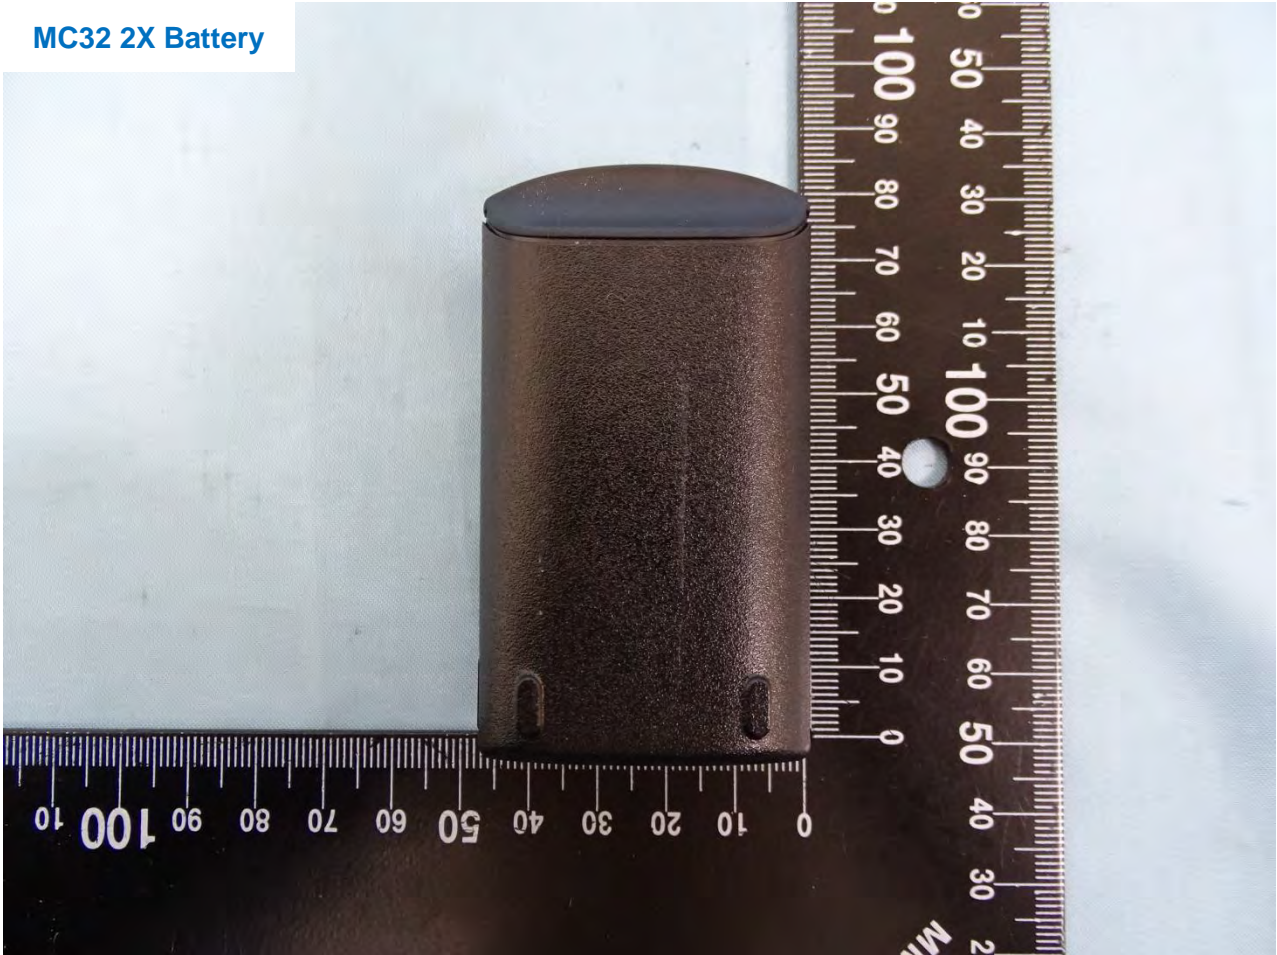

Brand Name: Zebra / Model Name: MC330K

Brand Name: Zebra / Model Name: MC330K

Brand Name: Zebra / Model Name: MC330K

MC32 2X Battery

Brand Name: Zebra / Model Name: MC330K

Brand Name: Zebra / Model Name: MC330K