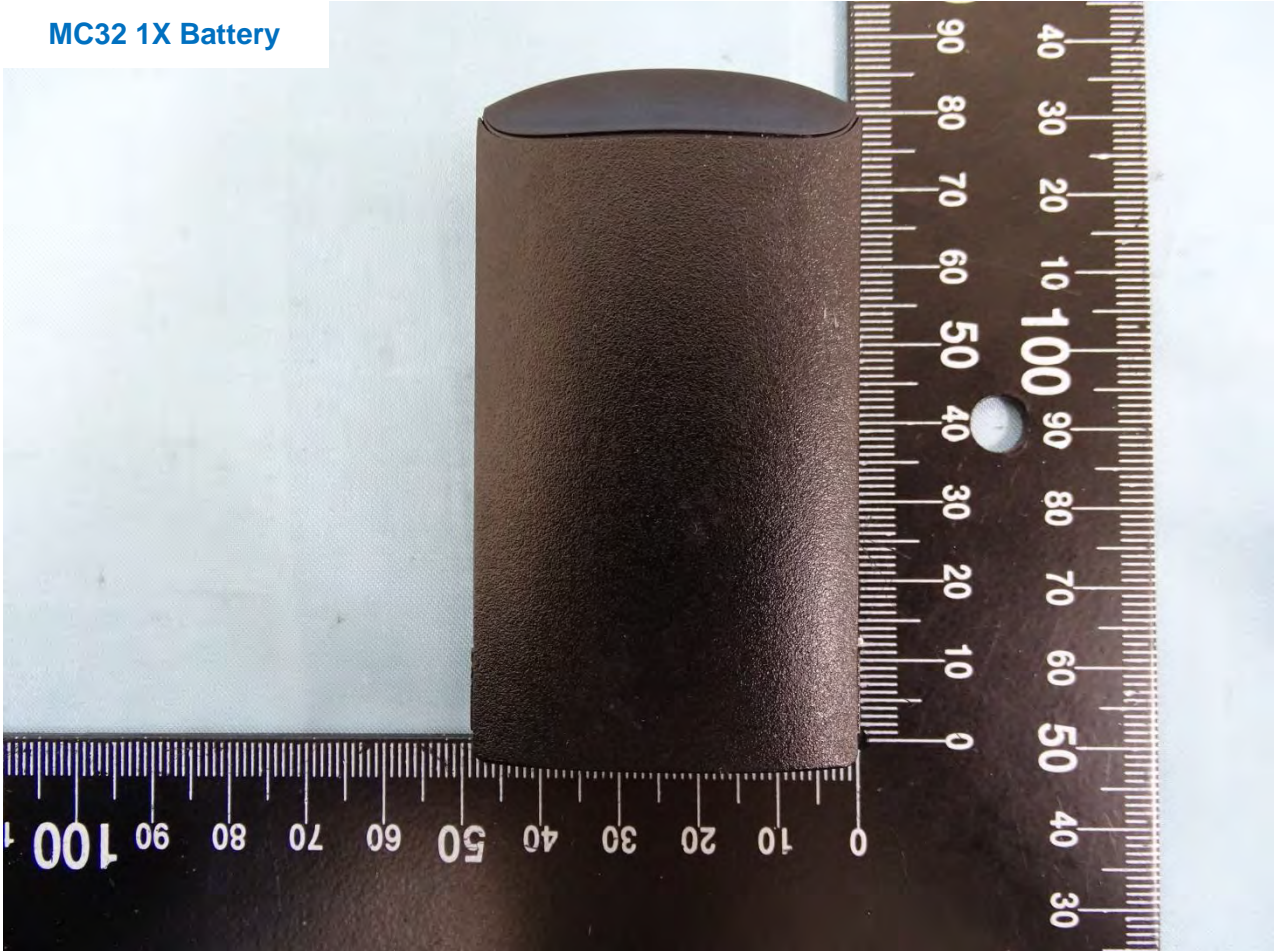

Brand Name: Zebra / Model Name: MC330K

Brand Name: Zebra / Model Name: MC330K

Adapter 2

Brand Name: Zebra / Model Name: MC330K

Brand Name: Zebra / Model Name: MC330K

Brand Name: Zebra / Model Name: MC330K

MC32 1X Battery