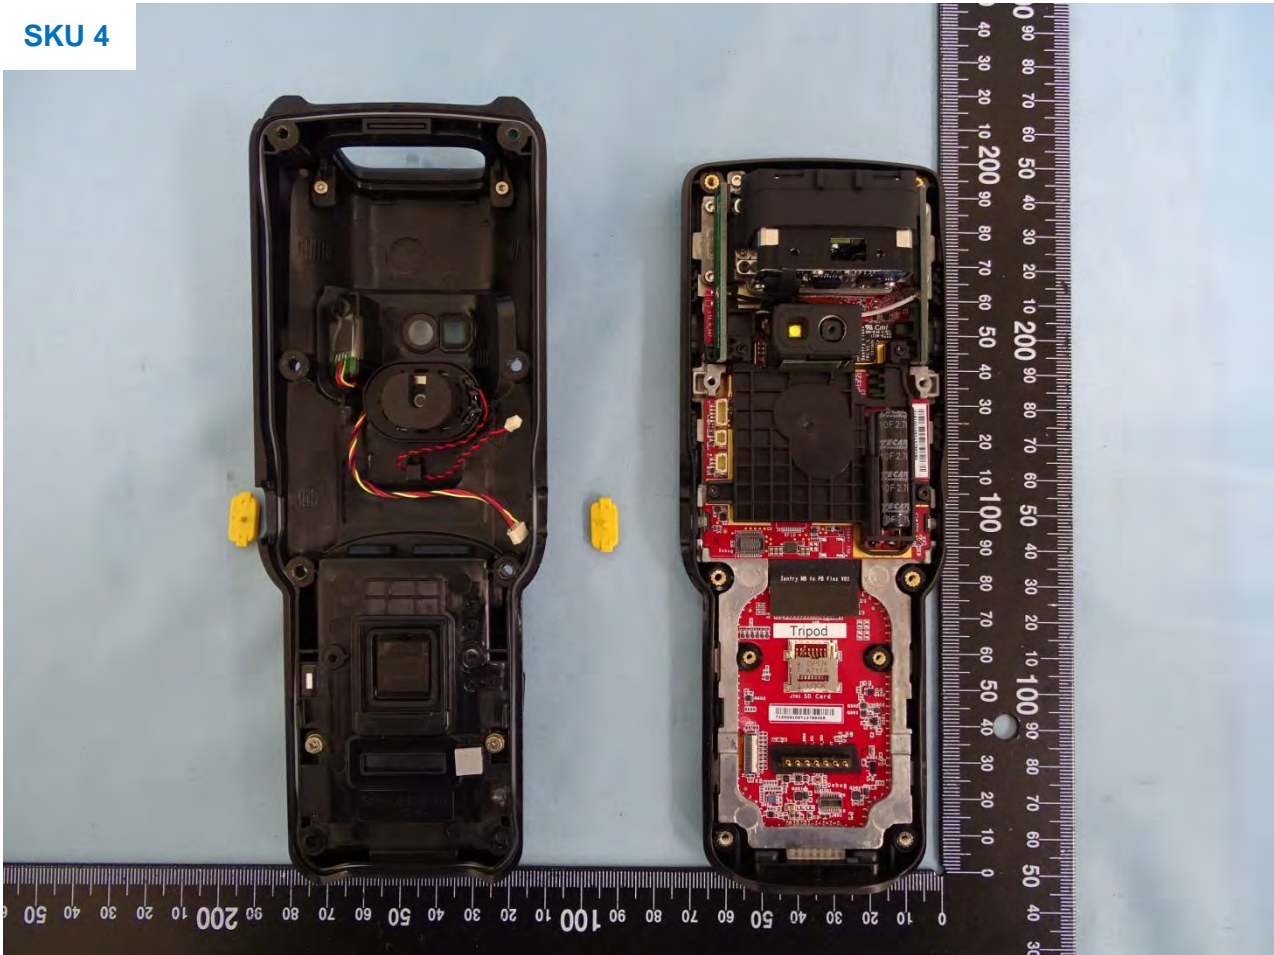

Brand Name: Zebra / Model Name: MC330K

SKU 4