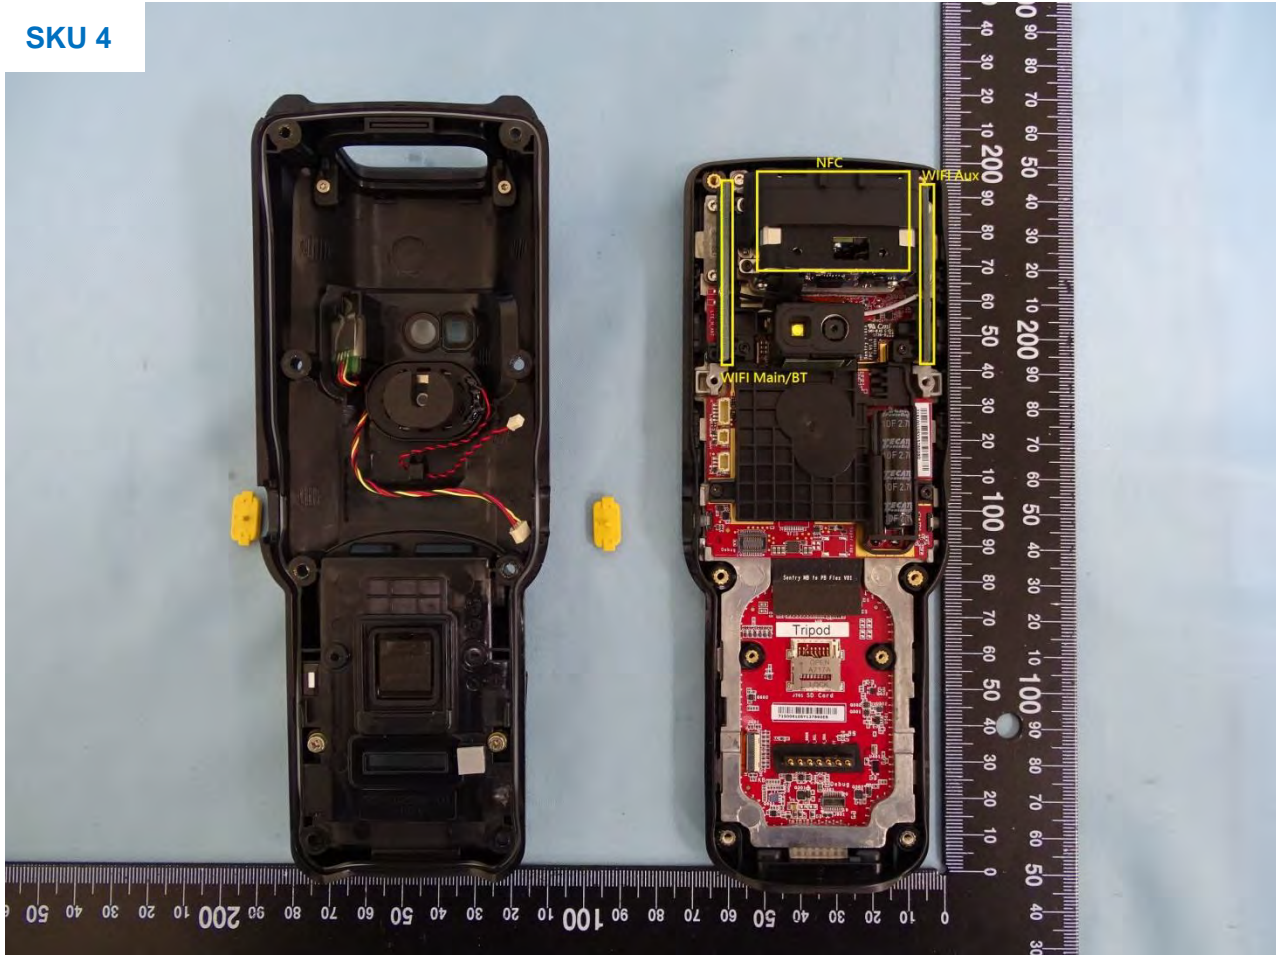

3. Internal Photograph of EUT

Brand Name: Zebra / Model Name: MC330K

SKU 4