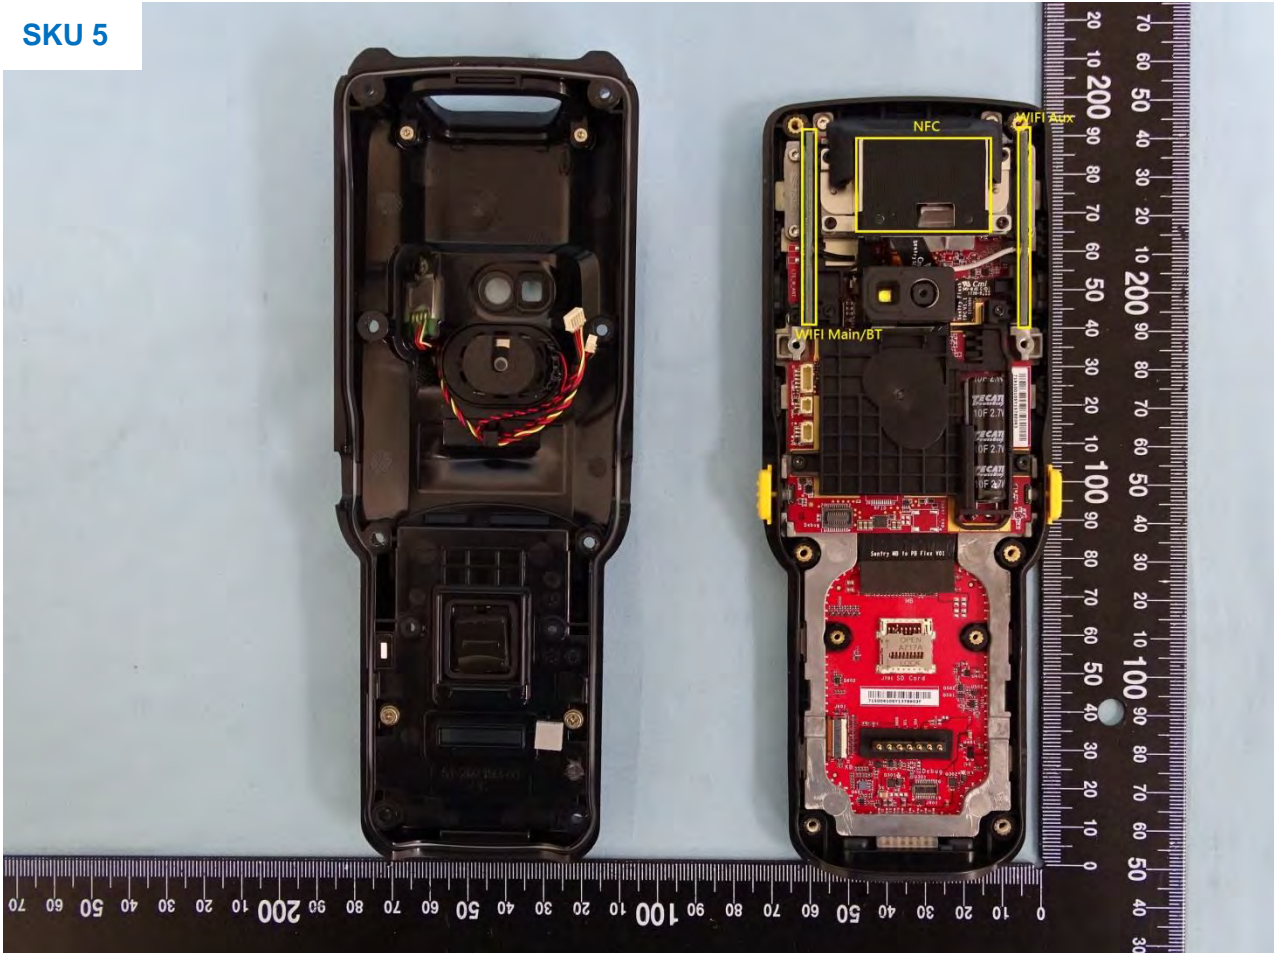

Brand Name: Zebra / Model Name: MC330K

SKU 5