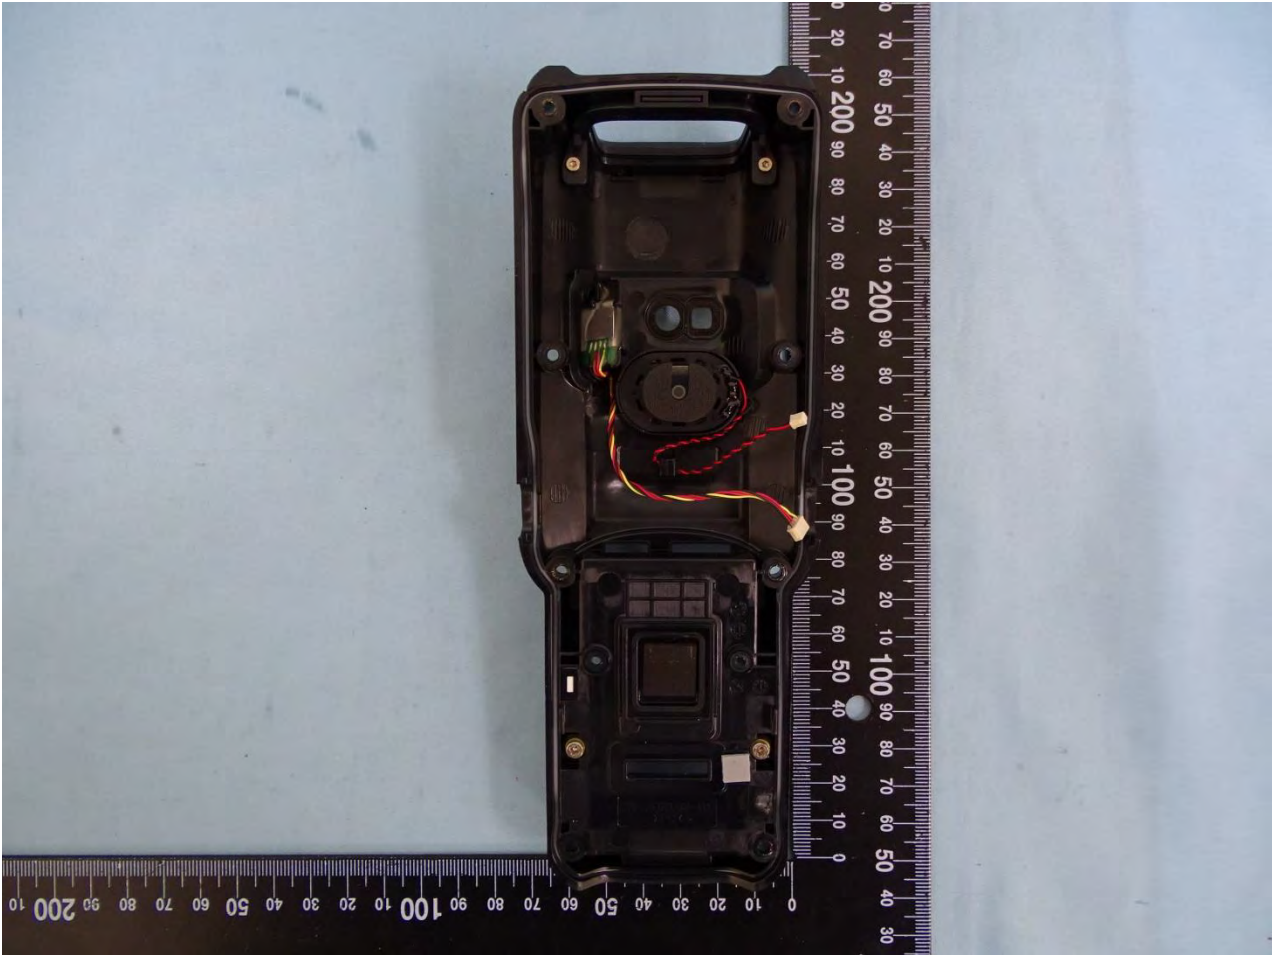

3. Internal Photograph of EUT

Brand Name: Zebra / Model Name: MC330K

SKU 4

Brand Name: Zebra / Model Name: MC330K

SKU 5

Brand Name: Zebra / Model Name: MC330K

SKU 6

Brand Name: Zebra / Model Name: MC330K

SKU 4

Brand Name: Zebra / Model Name: MC330K

Brand Name: Zebra / Model Name: MC330K

Brand Name: Zebra / Model Name: MC330K

Brand Name: Zebra / Model Name: MC330K

Brand Name: Zebra / Model Name: MC330K

Brand Name: Zebra / Model Name: MC330K