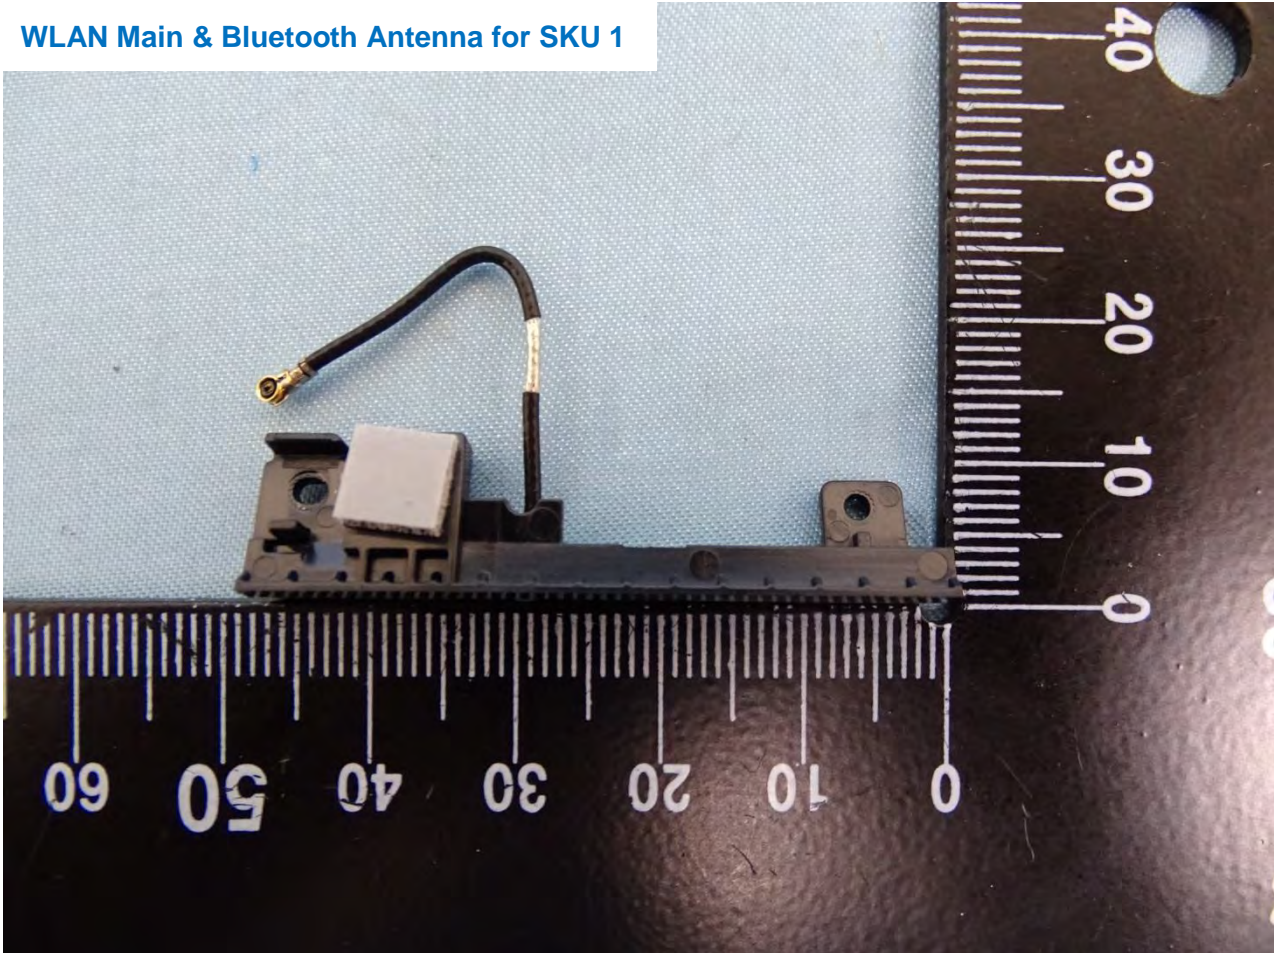

Brand Name: Zebra / Model Name: MC330K

Brand Name: Zebra / Model Name: MC330K

Brand Name: Zebra / Model Name: MC330K

Brand Name: Zebra / Model Name: MC330K

Brand Name: Zebra / Model Name: MC330K

Brand Name: Zebra / Model Name: MC330K

Brand Name: Zebra / Model Name: MC330K

Brand Name: Zebra / Model Name: MC330K

WLAN Main & Bluetooth Antenna for SKU 1

Brand Name: Zebra / Model Name: MC330K

Brand Name: Zebra / Model Name: MC330K

WLAN Aux. Antenna for SKU 1