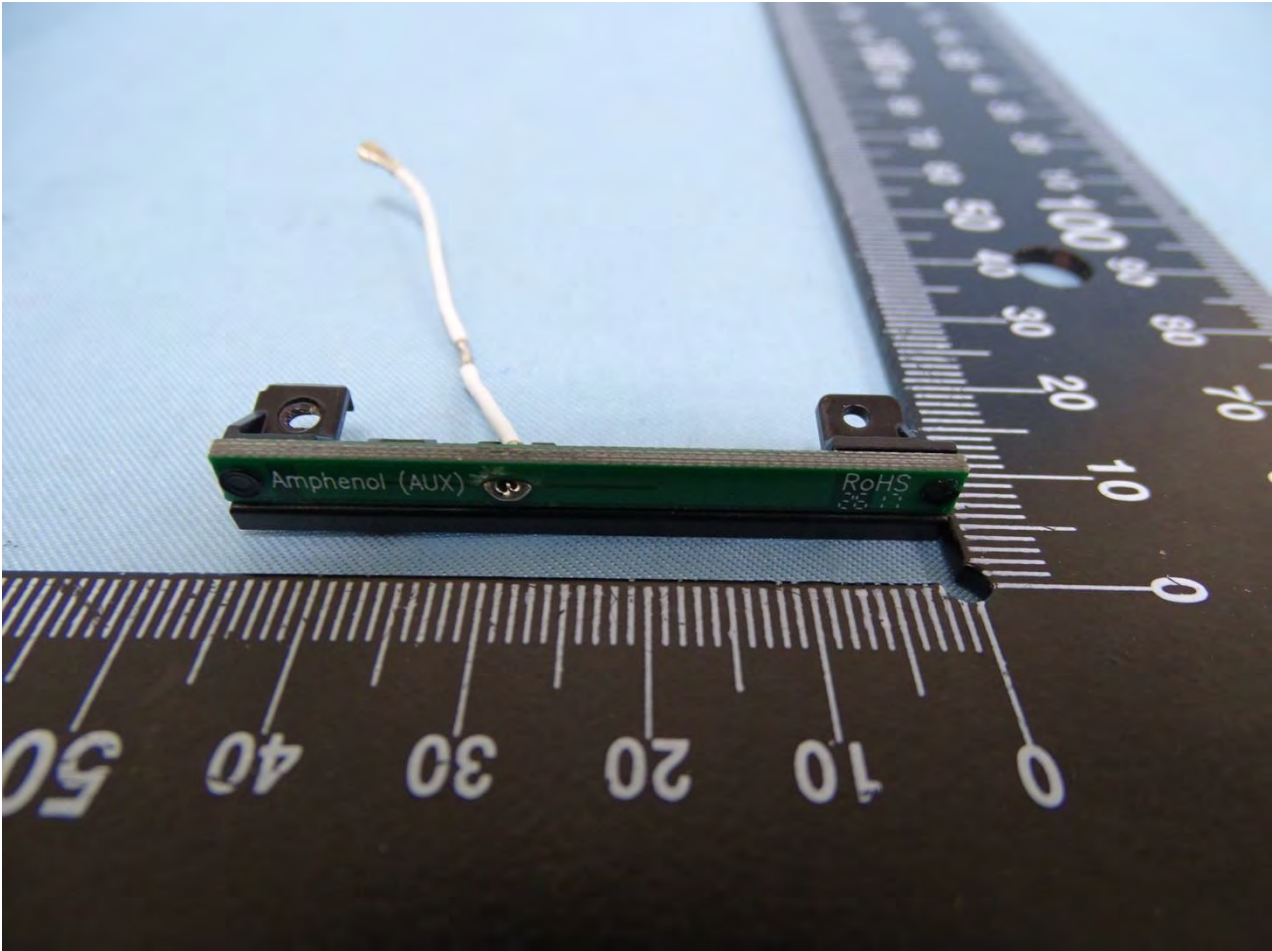

WLAN Main & Bluetooth Antenna for SKU 3

Brand Name: Zebra / Model Name: MC330K

Brand Name: Zebra / Model Name: MC330K

WLAN Aux. Antenna for SKU 3

Brand Name: Zebra / Model Name: MC330K

Brand Name: Zebra / Model Name: MC330K