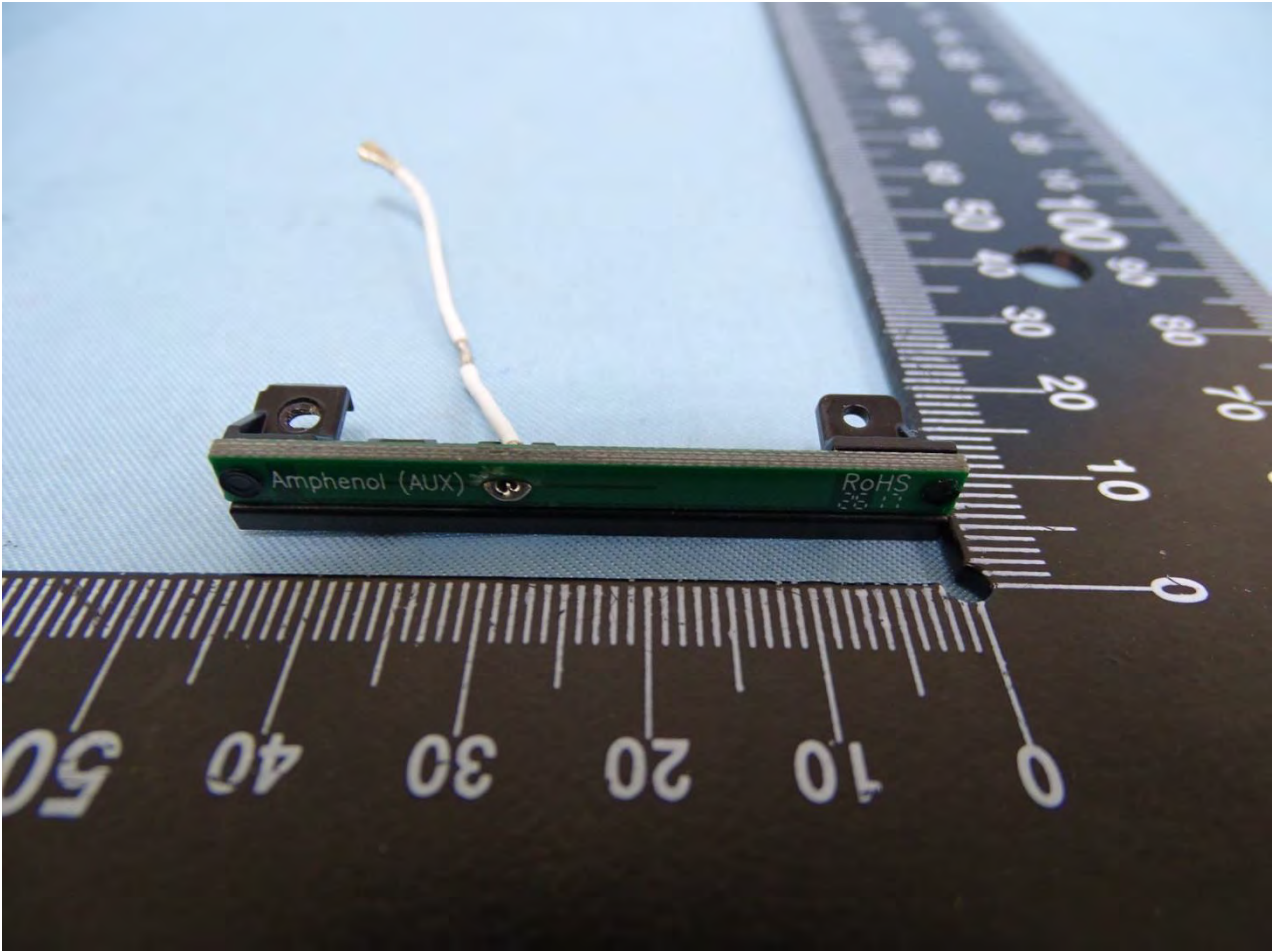

Brand Name: Zebra / Model Name: MC330K