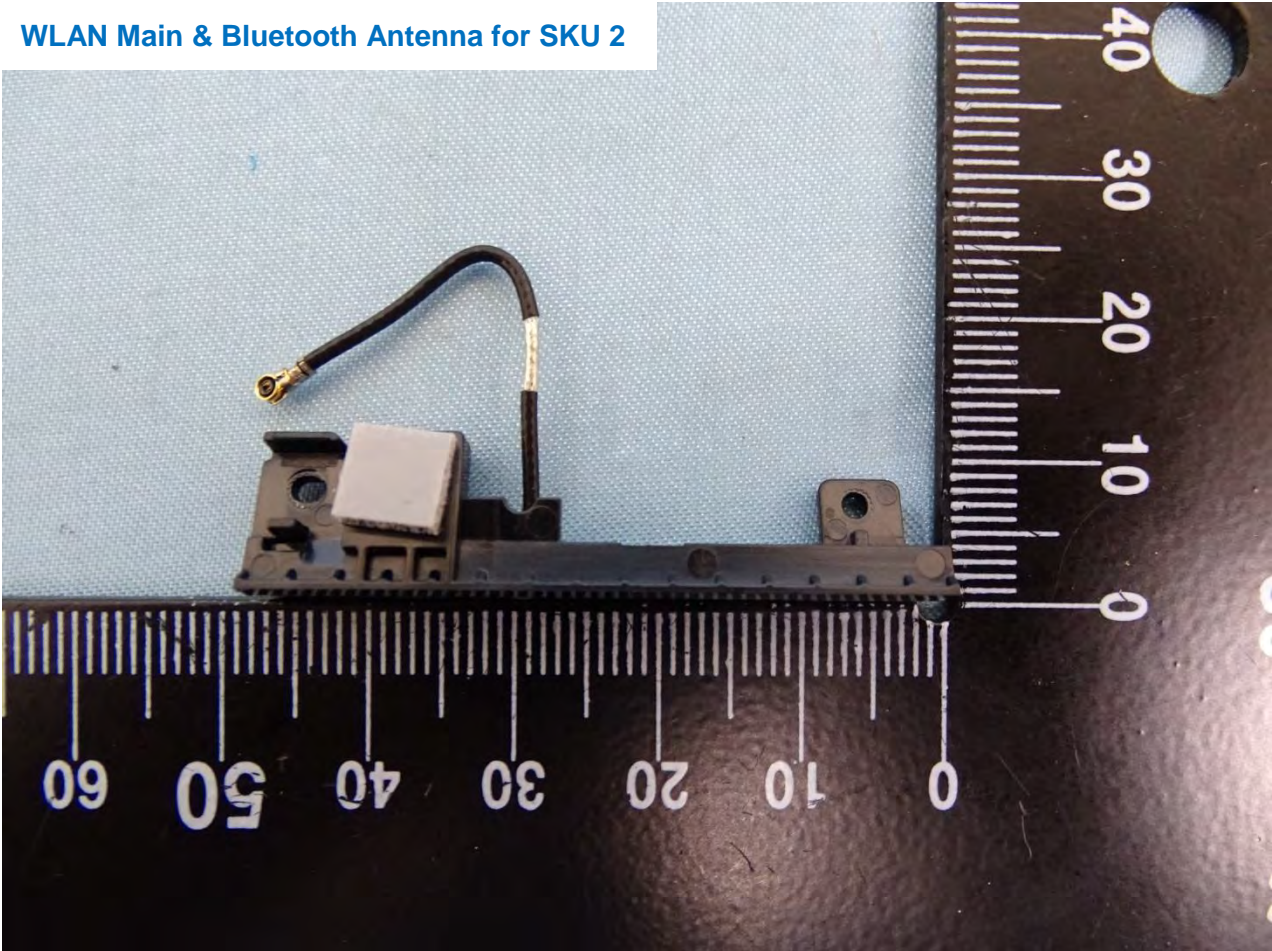

Brand Name: Zebra / Model Name: MC330K

Brand Name: Zebra / Model Name: MC330K

**NFC Antenna for SKU 1**

Brand Name: Zebra / Model Name: MC330K

WLAN Main & Bluetooth Antenna for SKU 2

Brand Name: Zebra / Model Name: MC330K