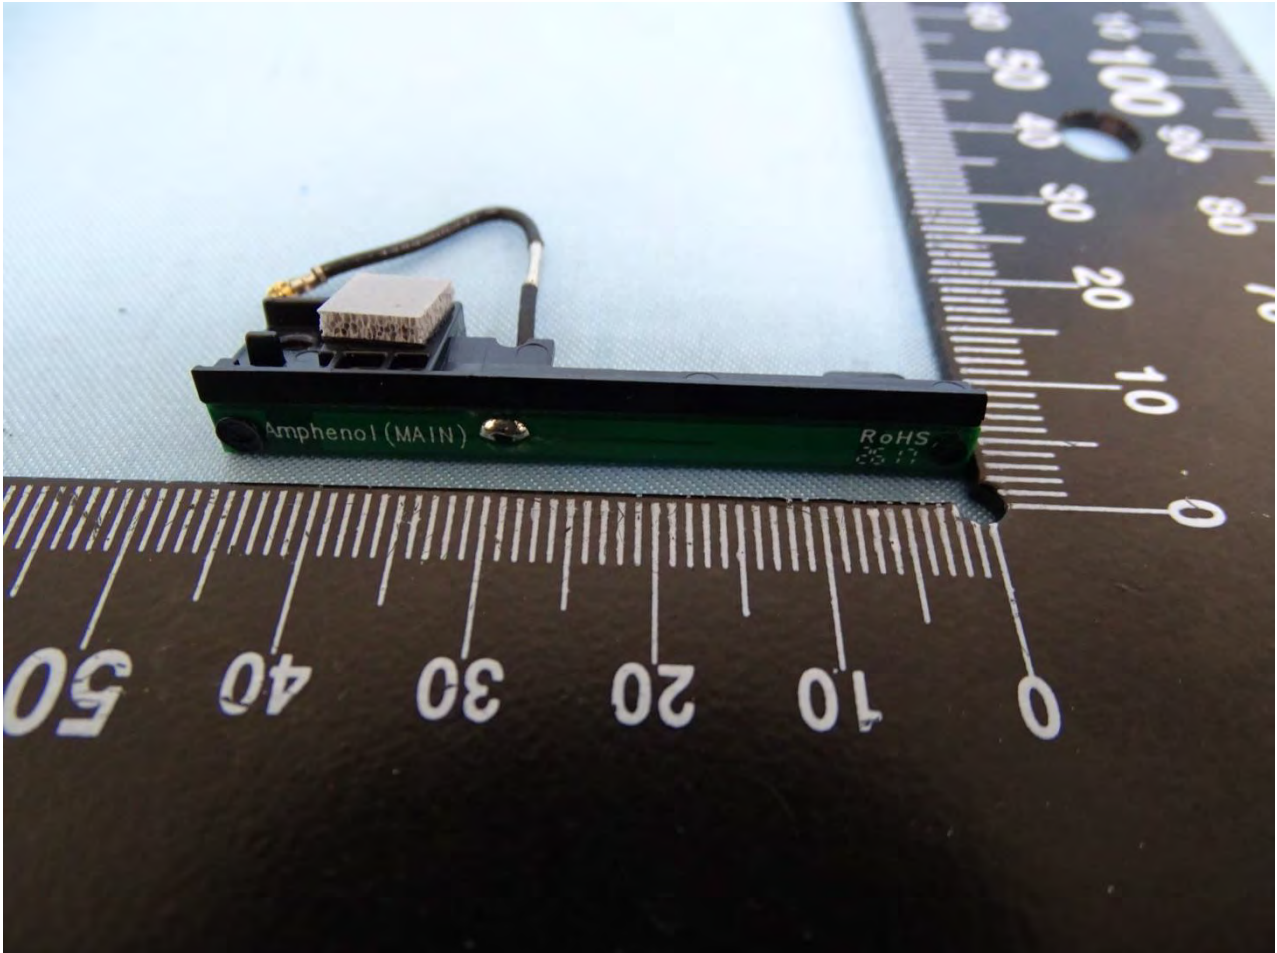

Brand Name: Zebra / Model Name: MC330K

Brand Name: Zebra / Model Name: MC330K

WLAN Main & Bluetooth Antenna for SKU 1

Brand Name: Zebra / Model Name: MC330K

Brand Name: Zebra / Model Name: MC330K

WLAN Aux. Antenna for SKU 1

Brand Name: Zebra / Model Name: MC330K

Brand Name: Zebra / Model Name: MC330K

**NFC Antenna for SKU 1**

Brand Name: Zebra / Model Name: MC330K

WLAN Main & Bluetooth Antenna for SKU 2

Brand Name: Zebra / Model Name: MC330K