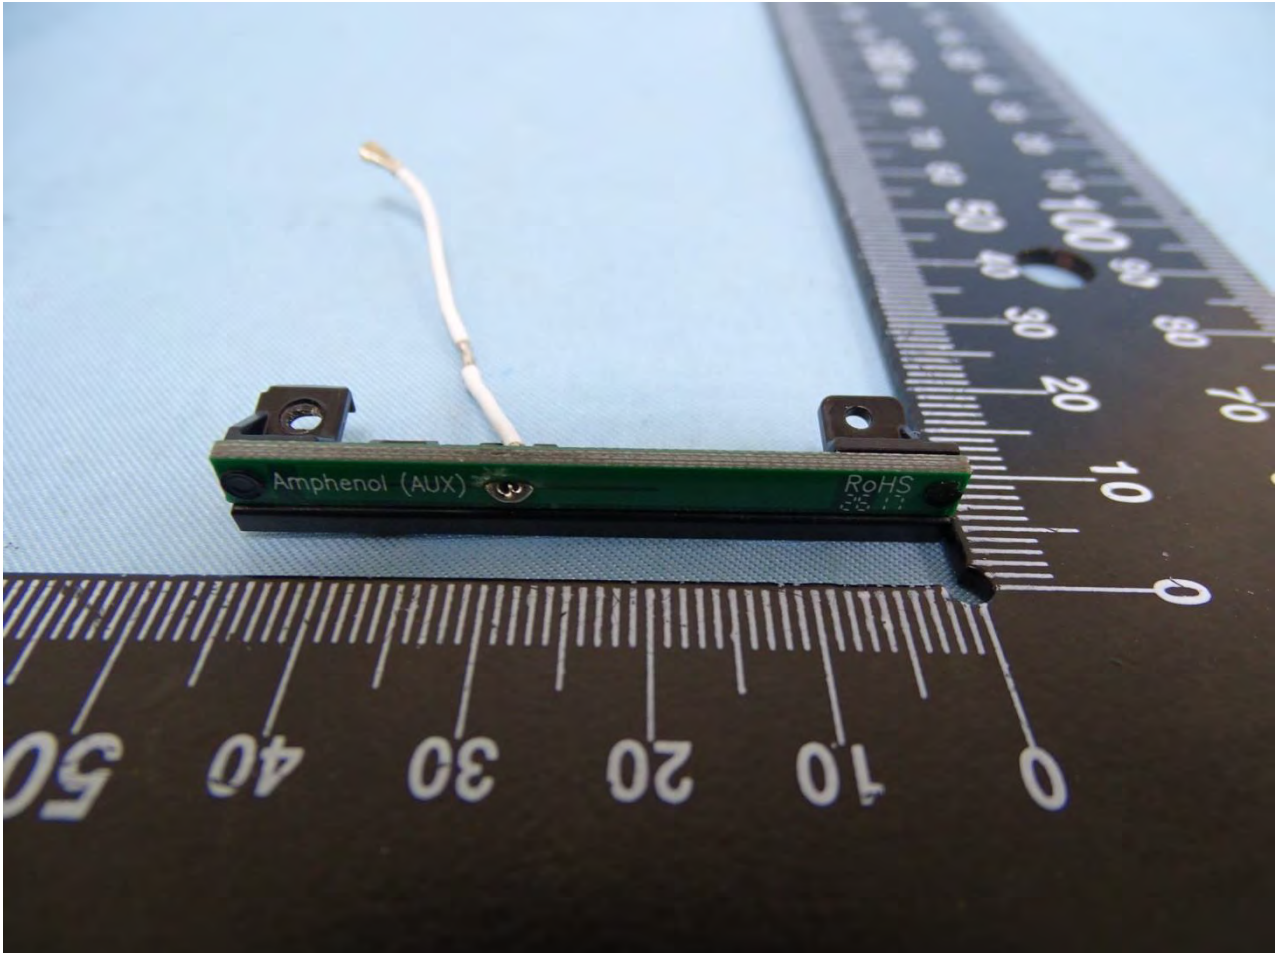

Brand Name: Zebra / Model Name: MC330K

Brand Name: Zebra / Model Name: MC330K

WLAN Main & Bluetooth Antenna for SKU 1

Brand Name: Zebra / Model Name: MC330K

Brand Name: Zebra / Model Name: MC330K

WLAN Aux. Antenna for SKU 1

Brand Name: Zebra / Model Name: MC330K

Brand Name: Zebra / Model Name: MC330K

**NFC Antenna for SKU 1**

Brand Name: Zebra / Model Name: MC330K

WLAN Main & Bluetooth Antenna for SKU 2

Brand Name: Zebra / Model Name: MC330K