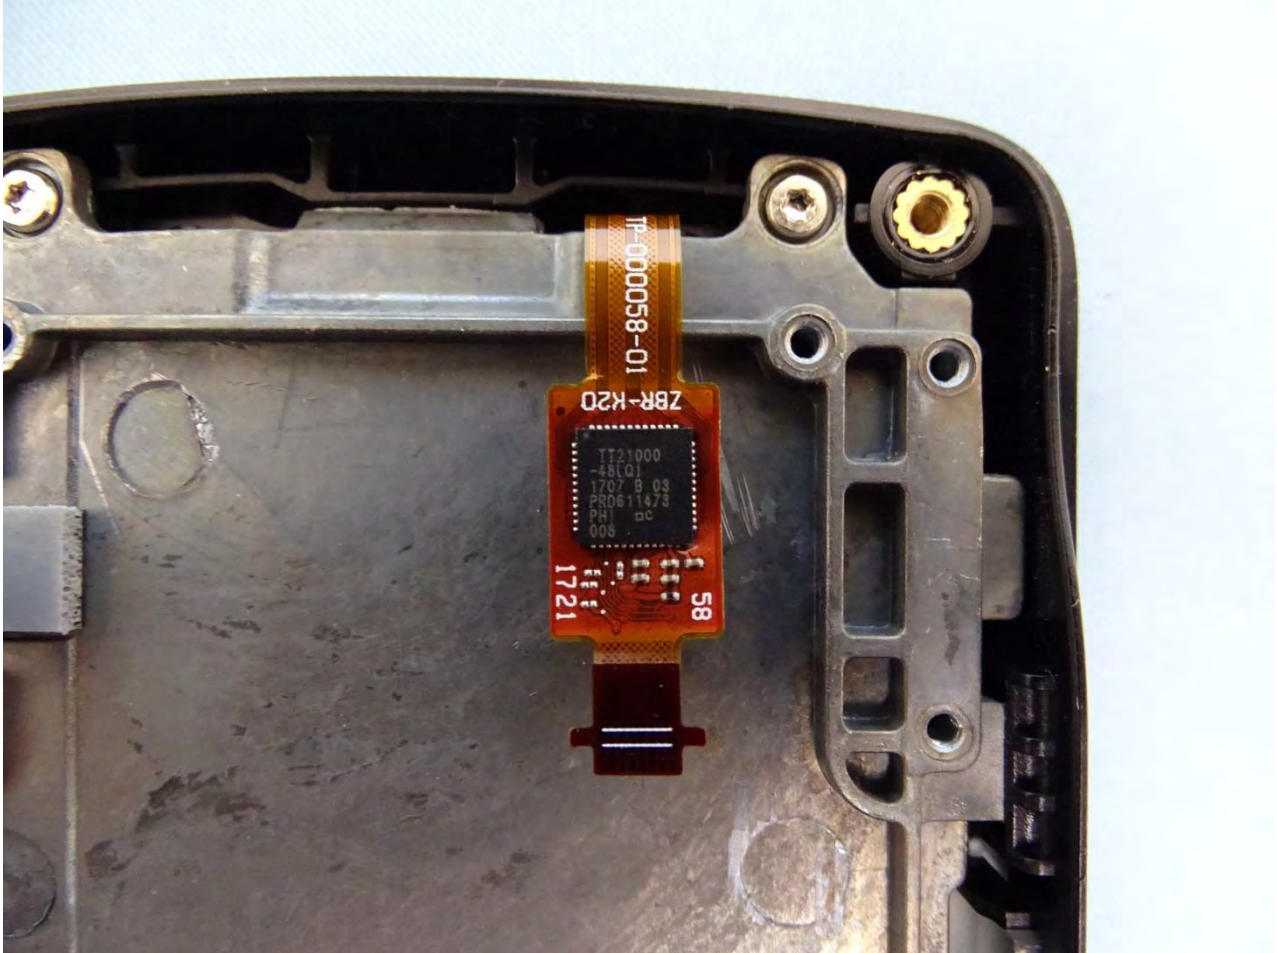

Brand Name: Zebra / Model Name: MC330K

Brand Name: Zebra / Model Name: MC330K

Brand Name: Zebra / Model Name: MC330K

Brand Name: Zebra / Model Name: MC330K

Brand Name: Zebra / Model Name: MC330K

Brand Name: Zebra / Model Name: MC330K

Brand Name: Zebra / Model Name: MC330K

Brand Name: Zebra / Model Name: MC330K

WLAN Main & Bluetooth Antenna for SKU 1

Brand Name: Zebra / Model Name: MC330K

Brand Name: Zebra / Model Name: MC330K

WLAN Aux. Antenna for SKU 1

Brand Name: Zebra / Model Name: MC330K

Brand Name: Zebra / Model Name: MC330K

**NFC Antenna for SKU 1**

Brand Name: Zebra / Model Name: MC330K

WLAN Main & Bluetooth Antenna for SKU 2

Brand Name: Zebra / Model Name: MC330K