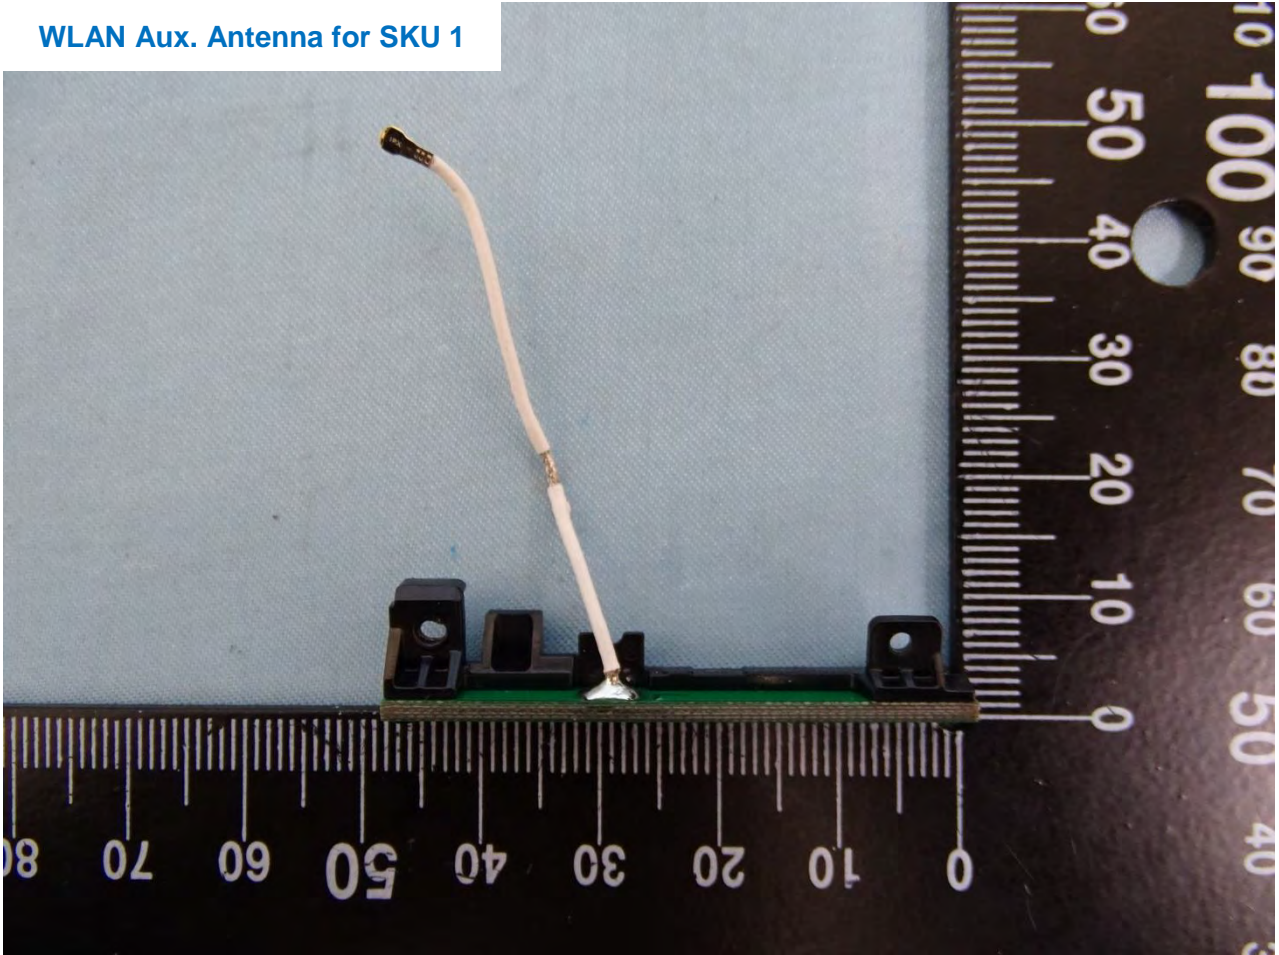

Brand Name: Zebra / Model Name: MC330K

Brand Name: Zebra / Model Name: MC330K

WLAN Main & Bluetooth Antenna for SKU 1

Brand Name: Zebra / Model Name: MC330K

Brand Name: Zebra / Model Name: MC330K

WLAN Aux. Antenna for SKU 1