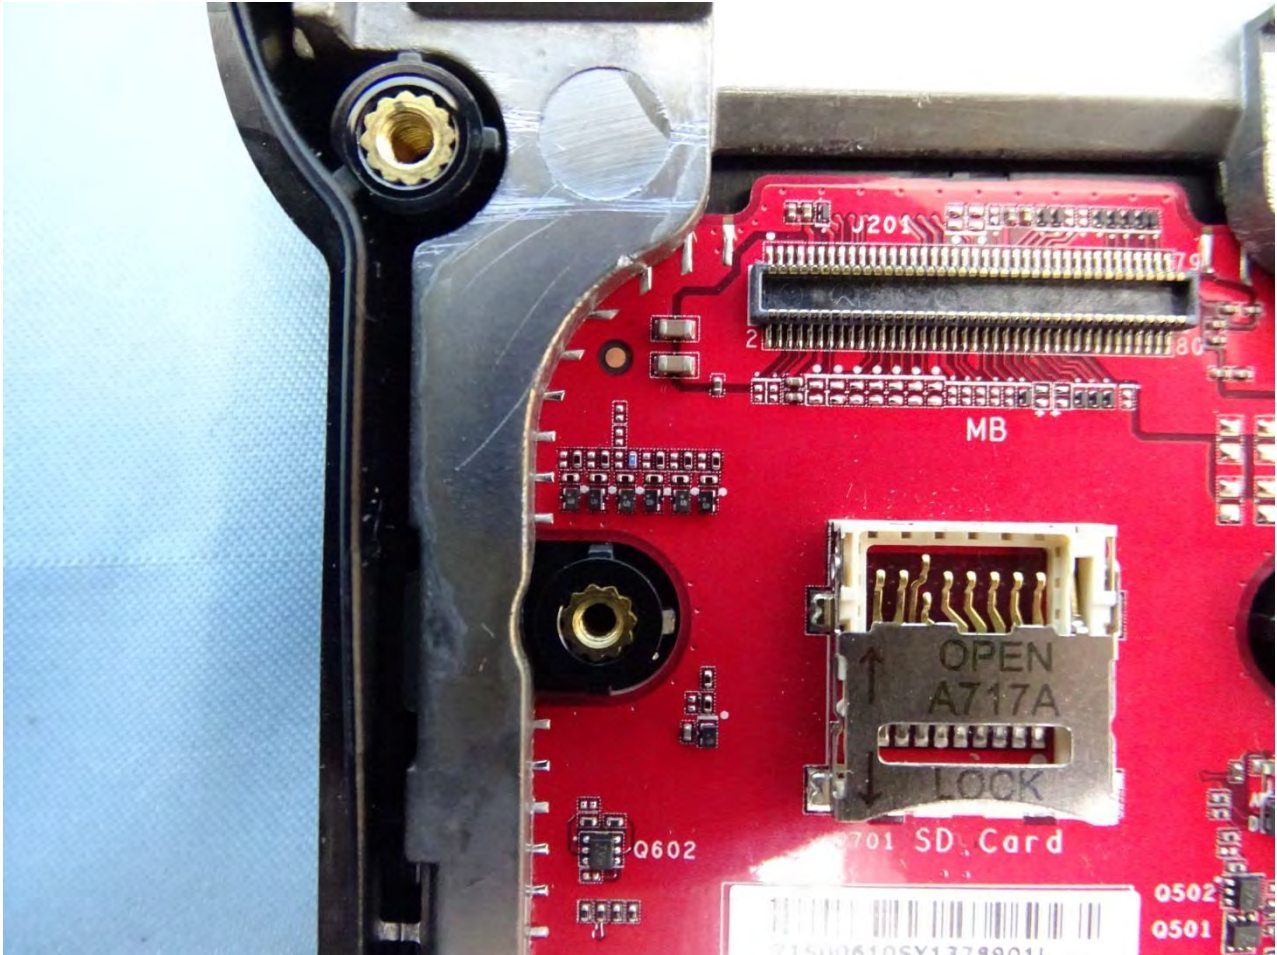

Brand Name: Zebra / Model Name: MC330K

Brand Name: Zebra / Model Name: MC330K

Brand Name: Zebra / Model Name: MC330K

Brand Name: Zebra / Model Name: MC330K

Brand Name: Zebra / Model Name: MC330K

Brand Name: Zebra / Model Name: MC330K

Brand Name: Zebra / Model Name: MC330K

Brand Name: Zebra / Model Name: MC330K

WLAN Main & Bluetooth Antenna for SKU 1

Brand Name: Zebra / Model Name: MC330K

Brand Name: Zebra / Model Name: MC330K

WLAN Aux. Antenna for SKU 1

Brand Name: Zebra / Model Name: MC330K

Brand Name: Zebra / Model Name: MC330K

**NFC Antenna for SKU 1**

Brand Name: Zebra / Model Name: MC330K

WLAN Main & Bluetooth Antenna for SKU 2

Brand Name: Zebra / Model Name: MC330K