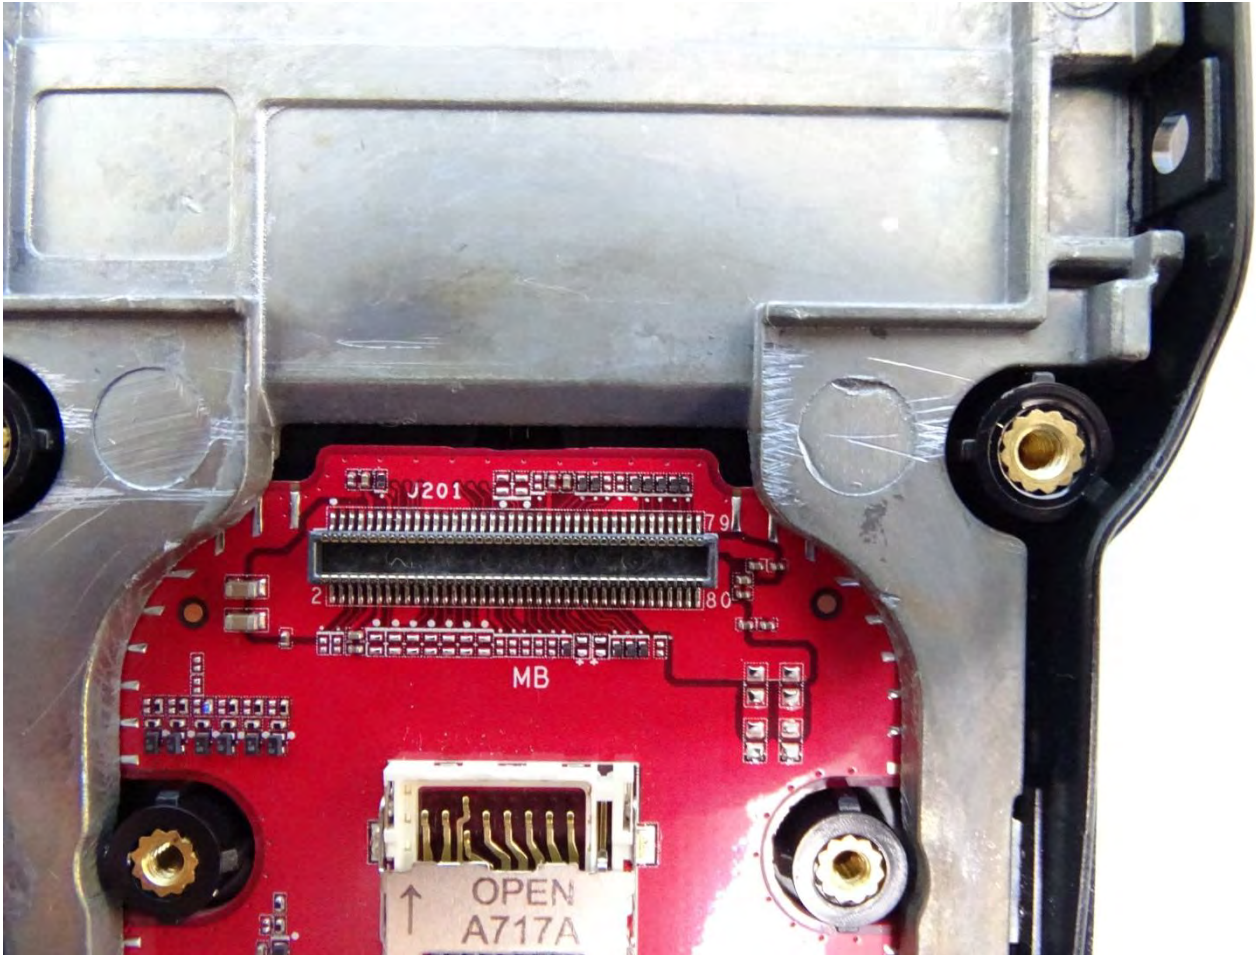

Brand Name: Zebra / Model Name: MC330K

Brand Name: Zebra / Model Name: MC330K

Brand Name: Zebra / Model Name: MC330K

Brand Name: Zebra / Model Name: MC330K

Brand Name: Zebra / Model Name: MC330K

Brand Name: Zebra / Model Name: MC330K

Brand Name: Zebra / Model Name: MC330K

Brand Name: Zebra / Model Name: MC330K

WLAN Main & Bluetooth Antenna for SKU 1

Brand Name: Zebra / Model Name: MC330K

Brand Name: Zebra / Model Name: MC330K

WLAN Aux. Antenna for SKU 1

Brand Name: Zebra / Model Name: MC330K

Brand Name: Zebra / Model Name: MC330K

**NFC Antenna for SKU 1**

Brand Name: Zebra / Model Name: MC330K

WLAN Main & Bluetooth Antenna for SKU 2

Brand Name: Zebra / Model Name: MC330K