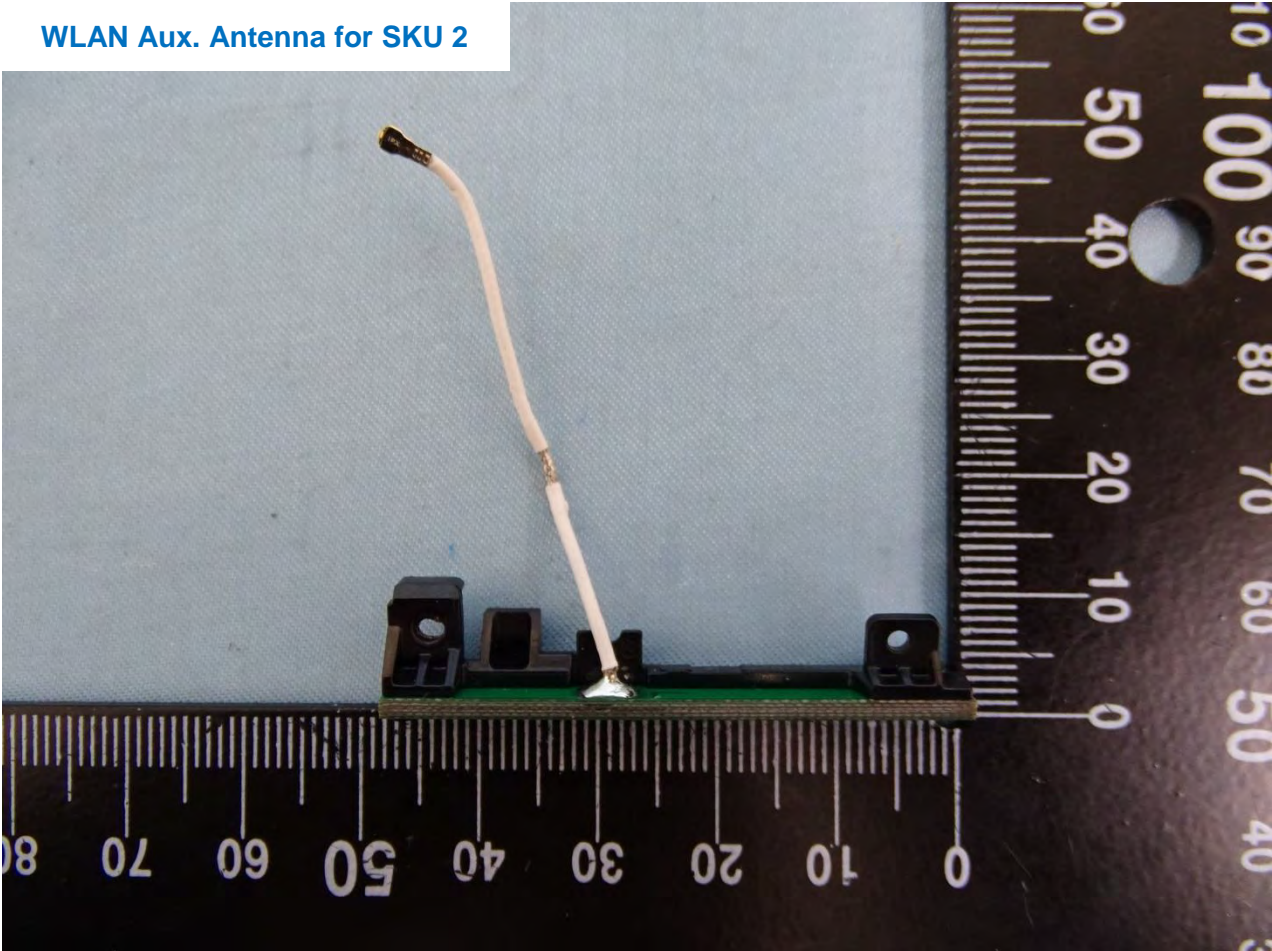

Brand Name: Zebra / Model Name: MC330K

WLAN Aux. Antenna for SKU 2