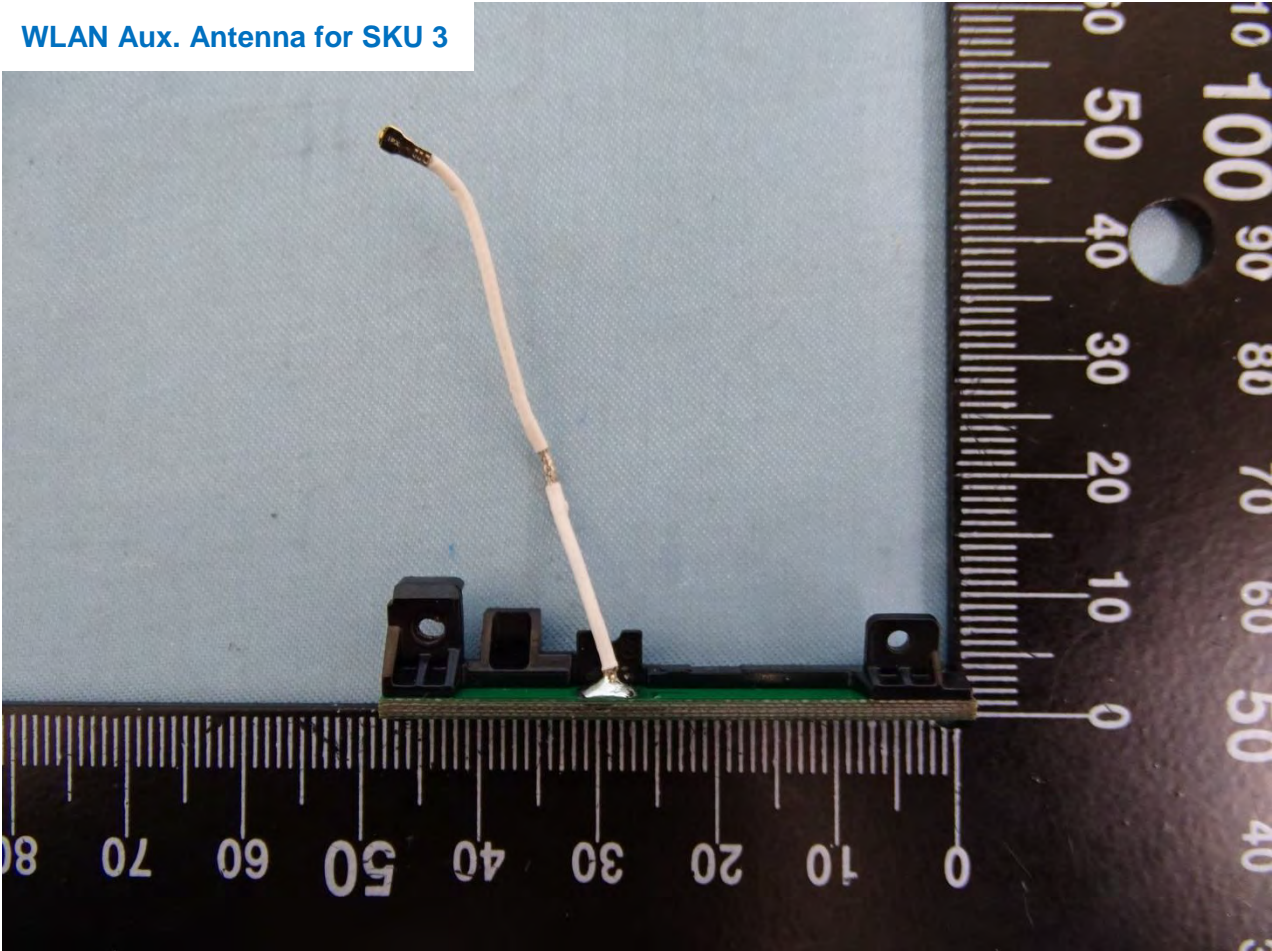

WLAN Main & Bluetooth Antenna for SKU 3

Brand Name: Zebra / Model Name: MC330K

Brand Name: Zebra / Model Name: MC330K

WLAN Aux. Antenna for SKU 3

Brand Name: Zebra / Model Name: MC330K

Brand Name: Zebra / Model Name: MC330K