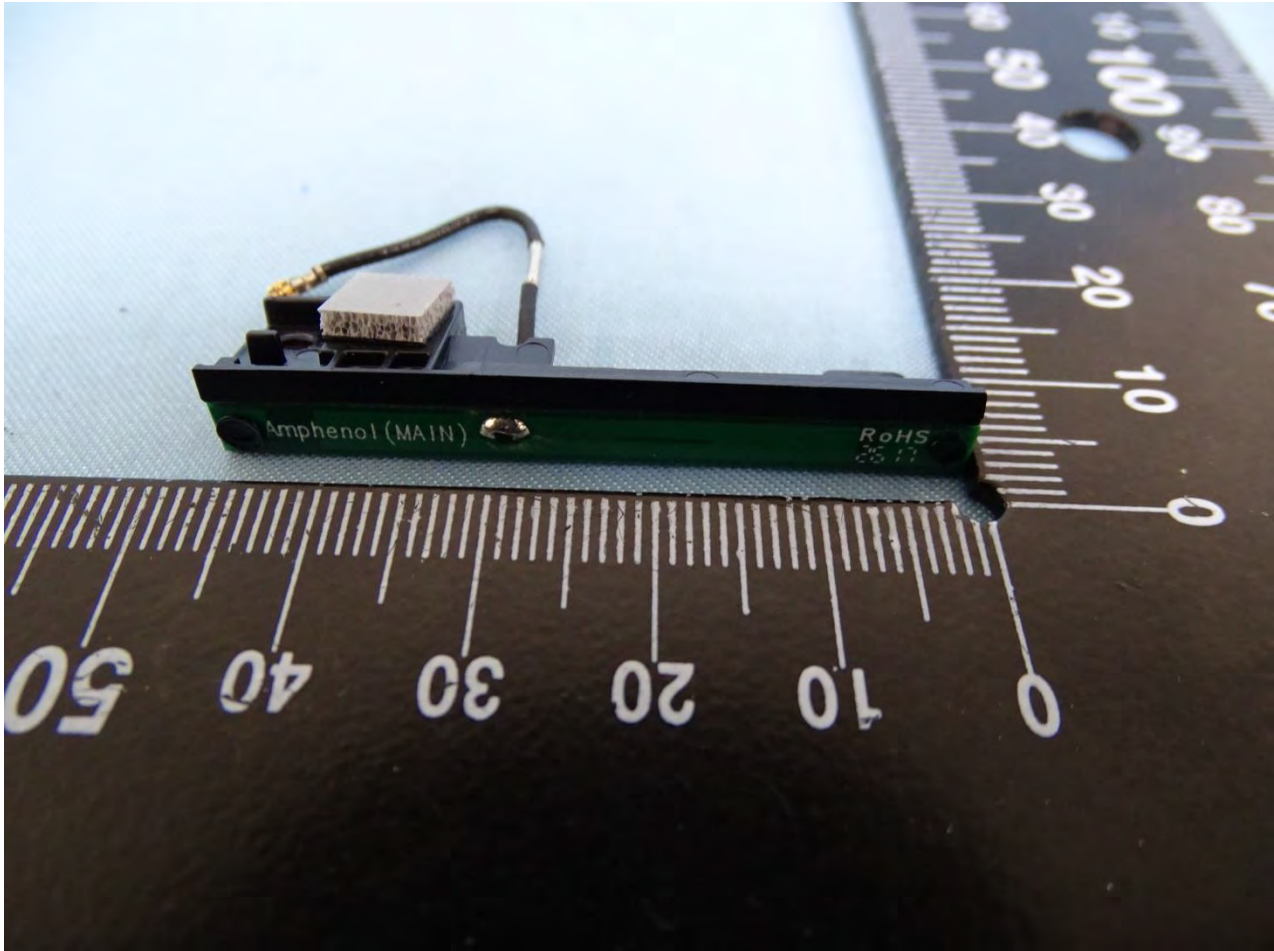

Brand Name: Zebra / Model Name: MC330K

Brand Name: Zebra / Model Name: MC330K

**NFC Antenna for SKU 1**

Brand Name: Zebra / Model Name: MC330K

WLAN Main & Bluetooth Antenna for SKU 2

Brand Name: Zebra / Model Name: MC330K