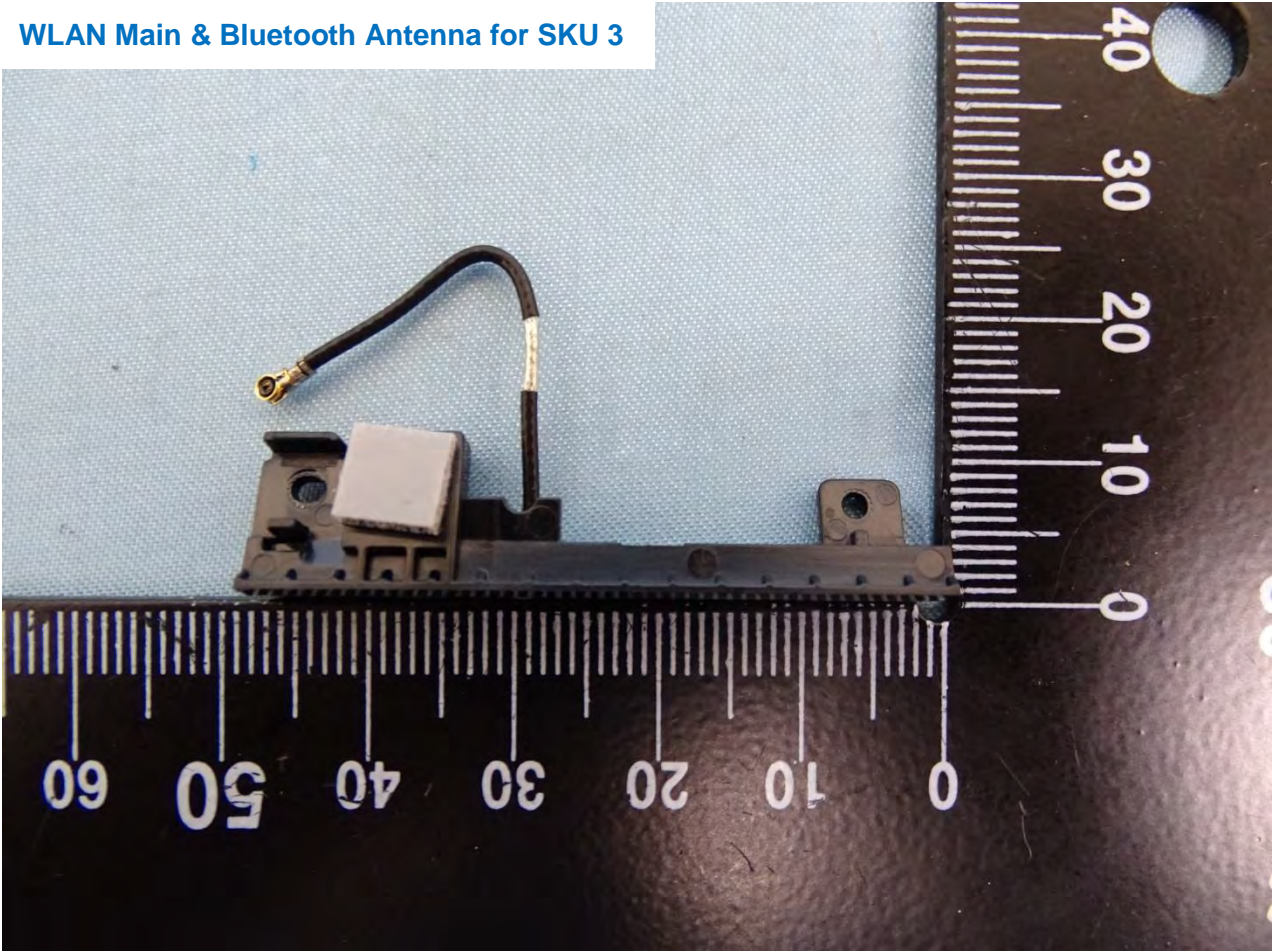

Brand Name: Zebra / Model Name: MC330K

WLAN Main & Bluetooth Antenna for SKU 3