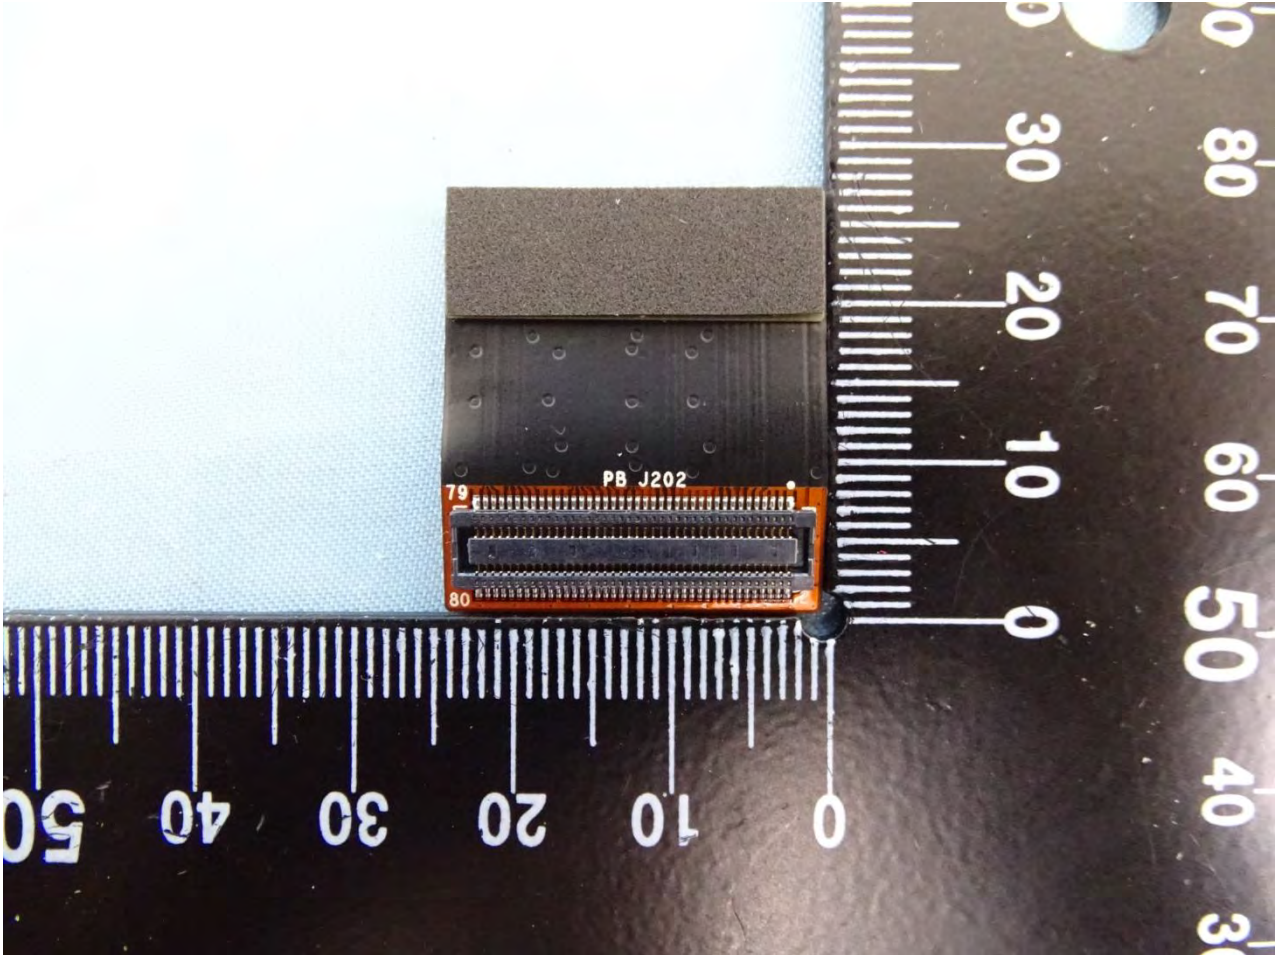

Brand Name: Zebra / Model Name: MC330K

Brand Name: Zebra / Model Name: MC330K

Brand Name: Zebra / Model Name: MC330K

Brand Name: Zebra / Model Name: MC330K

Brand Name: Zebra / Model Name: MC330K

Brand Name: Zebra / Model Name: MC330K

Brand Name: Zebra / Model Name: MC330K

Brand Name: Zebra / Model Name: MC330K

WLAN Main & Bluetooth Antenna for SKU 1

Brand Name: Zebra / Model Name: MC330K

Brand Name: Zebra / Model Name: MC330K

WLAN Aux. Antenna for SKU 1