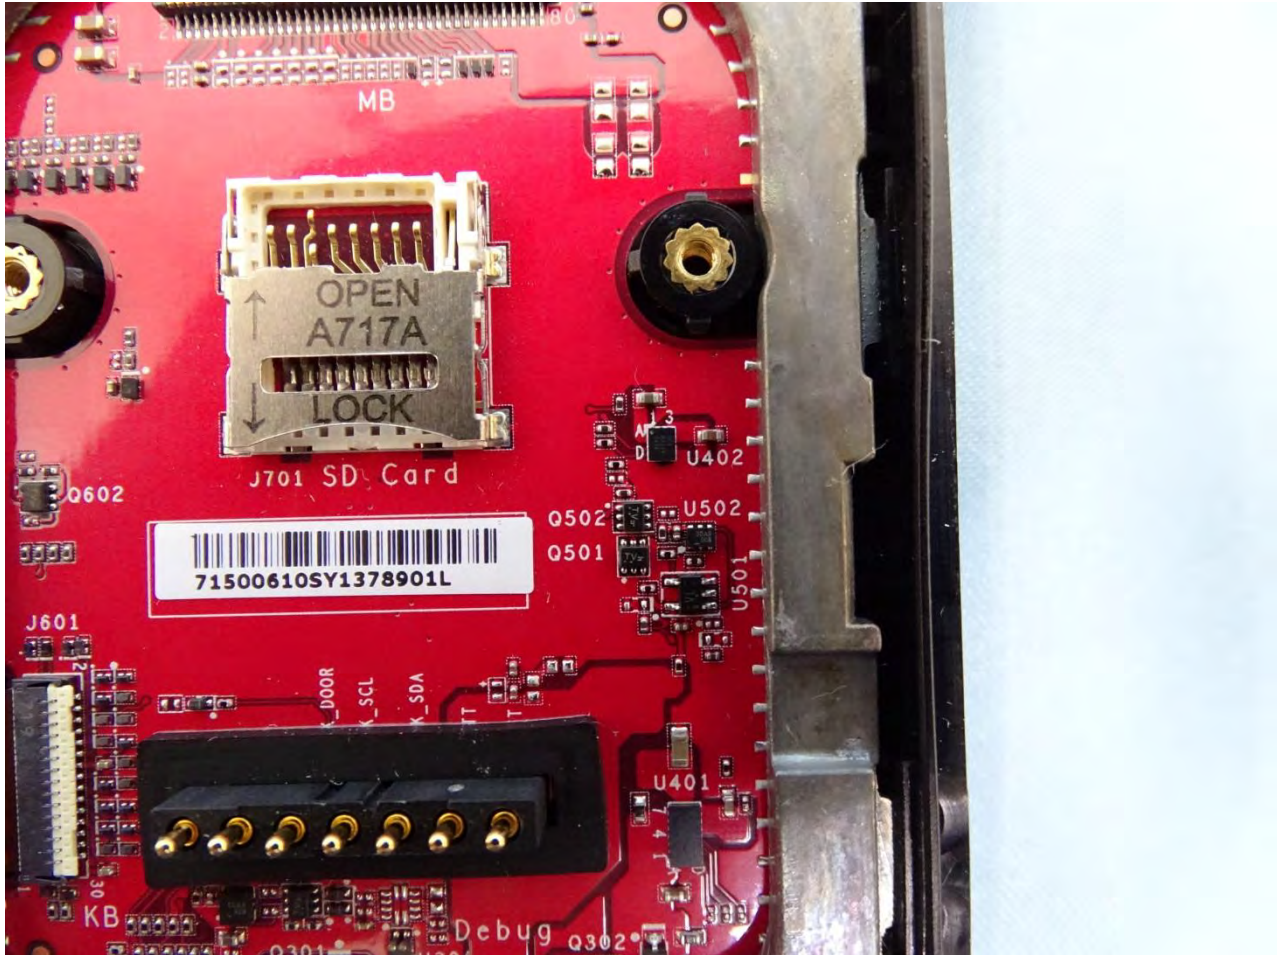

Brand Name: Zebra / Model Name: MC330K

Brand Name: Zebra / Model Name: MC330K

Brand Name: Zebra / Model Name: MC330K

Brand Name: Zebra / Model Name: MC330K

Brand Name: Zebra / Model Name: MC330K

Brand Name: Zebra / Model Name: MC330K

Brand Name: Zebra / Model Name: MC330K

Brand Name: Zebra / Model Name: MC330K

WLAN Main & Bluetooth Antenna for SKU 1

Brand Name: Zebra / Model Name: MC330K

Brand Name: Zebra / Model Name: MC330K

WLAN Aux. Antenna for SKU 1

Brand Name: Zebra / Model Name: MC330K

Brand Name: Zebra / Model Name: MC330K

**NFC Antenna for SKU 1**

Brand Name: Zebra / Model Name: MC330K

WLAN Main & Bluetooth Antenna for SKU 2

Brand Name: Zebra / Model Name: MC330K