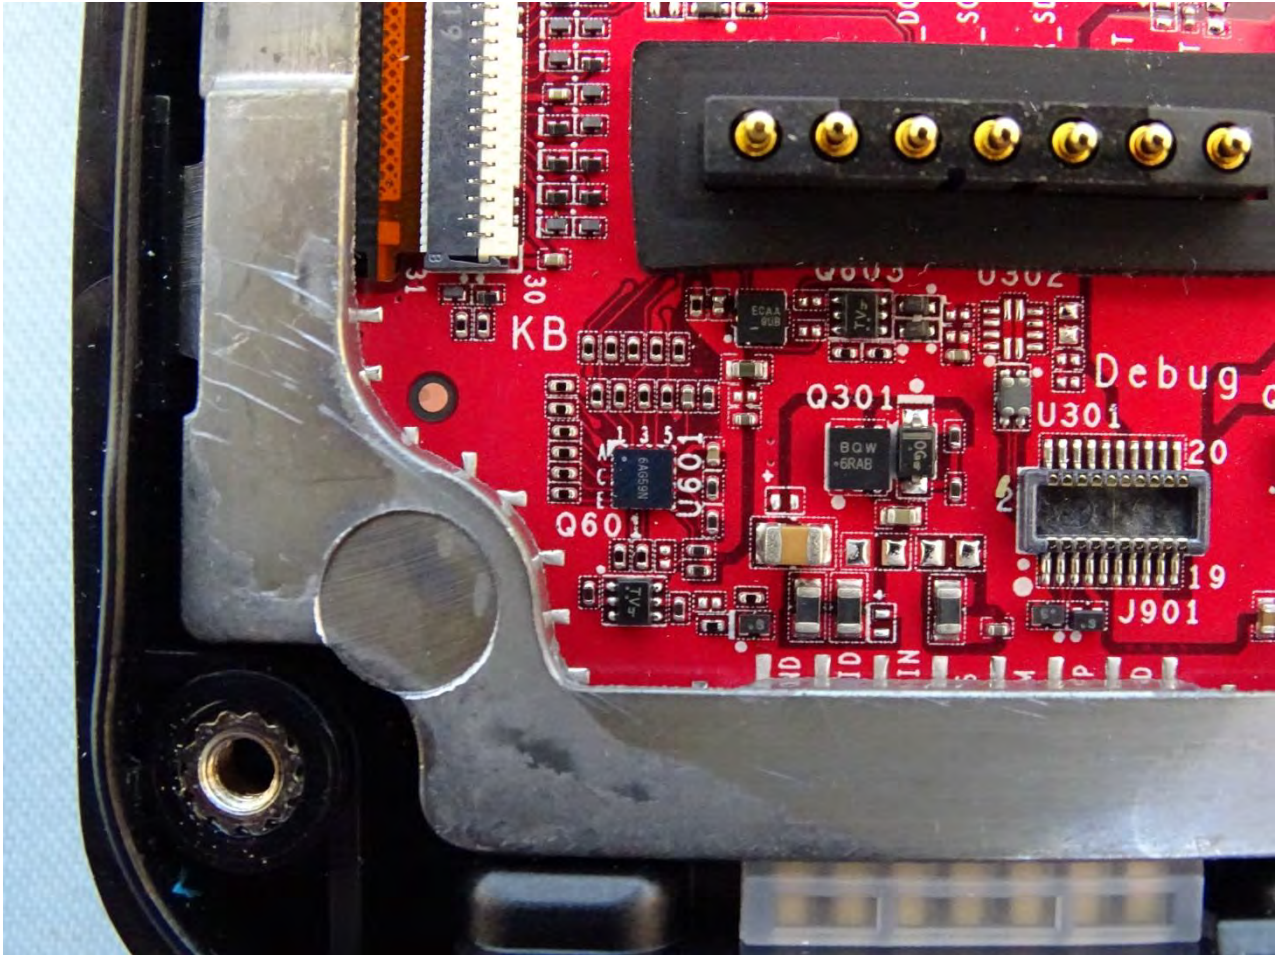

Brand Name: Zebra / Model Name: MC330K

Brand Name: Zebra / Model Name: MC330K

Brand Name: Zebra / Model Name: MC330K

Brand Name: Zebra / Model Name: MC330K

Brand Name: Zebra / Model Name: MC330K

Brand Name: Zebra / Model Name: MC330K

Brand Name: Zebra / Model Name: MC330K

Brand Name: Zebra / Model Name: MC330K

WLAN Main & Bluetooth Antenna for SKU 1

Brand Name: Zebra / Model Name: MC330K

Brand Name: Zebra / Model Name: MC330K

WLAN Aux. Antenna for SKU 1

Brand Name: Zebra / Model Name: MC330K

Brand Name: Zebra / Model Name: MC330K

**NFC Antenna for SKU 1**

Brand Name: Zebra / Model Name: MC330K

WLAN Main & Bluetooth Antenna for SKU 2

Brand Name: Zebra / Model Name: MC330K