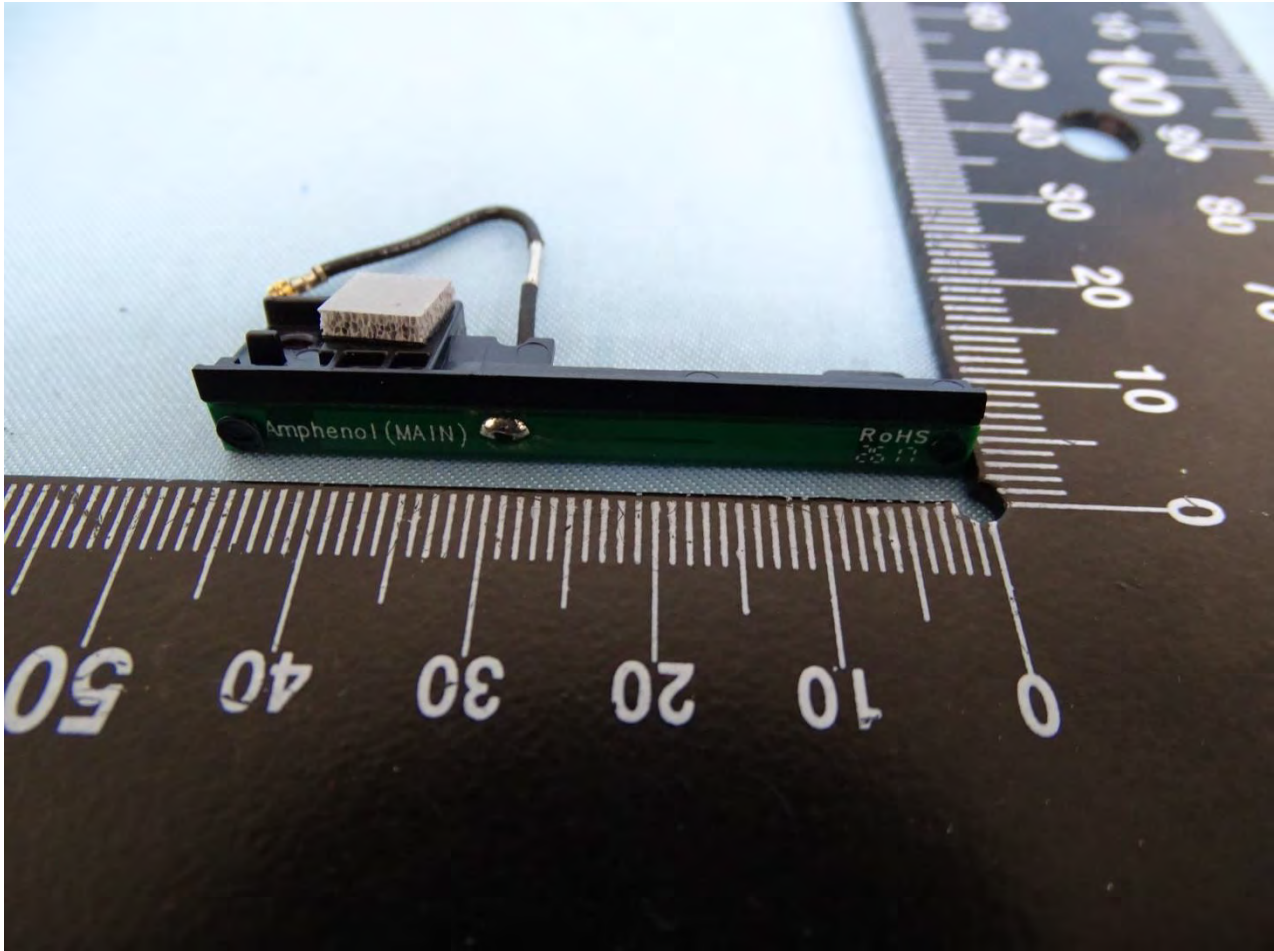

Brand Name: Zebra / Model Name: MC330K