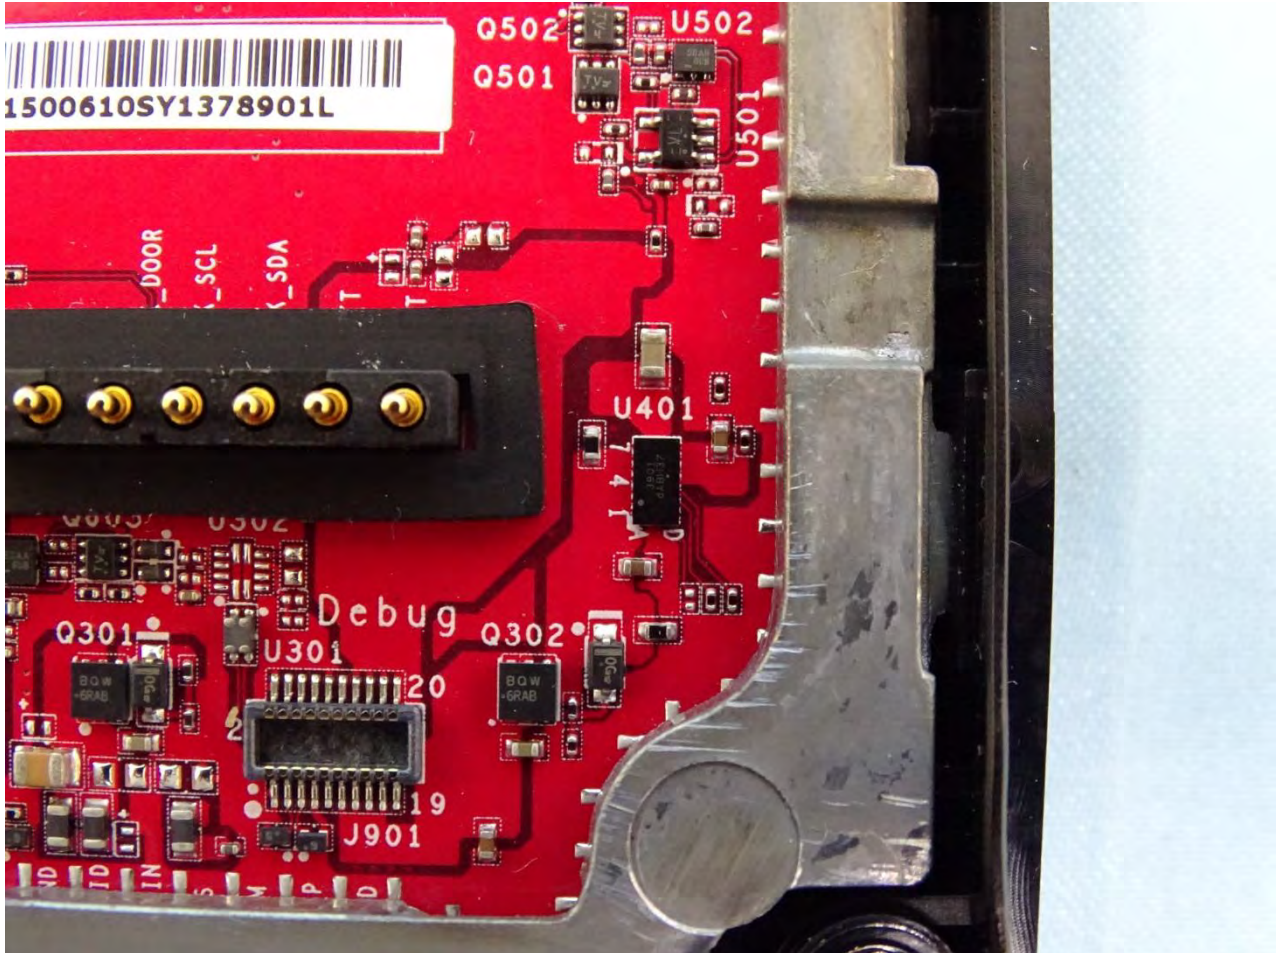

Brand Name: Zebra / Model Name: MC330K

Brand Name: Zebra / Model Name: MC330K

Brand Name: Zebra / Model Name: MC330K

Brand Name: Zebra / Model Name: MC330K

Brand Name: Zebra / Model Name: MC330K

Brand Name: Zebra / Model Name: MC330K

Brand Name: Zebra / Model Name: MC330K

Brand Name: Zebra / Model Name: MC330K

WLAN Main & Bluetooth Antenna for SKU 1

Brand Name: Zebra / Model Name: MC330K

Brand Name: Zebra / Model Name: MC330K

WLAN Aux. Antenna for SKU 1

Brand Name: Zebra / Model Name: MC330K

Brand Name: Zebra / Model Name: MC330K

**NFC Antenna for SKU 1**

Brand Name: Zebra / Model Name: MC330K

WLAN Main & Bluetooth Antenna for SKU 2

Brand Name: Zebra / Model Name: MC330K