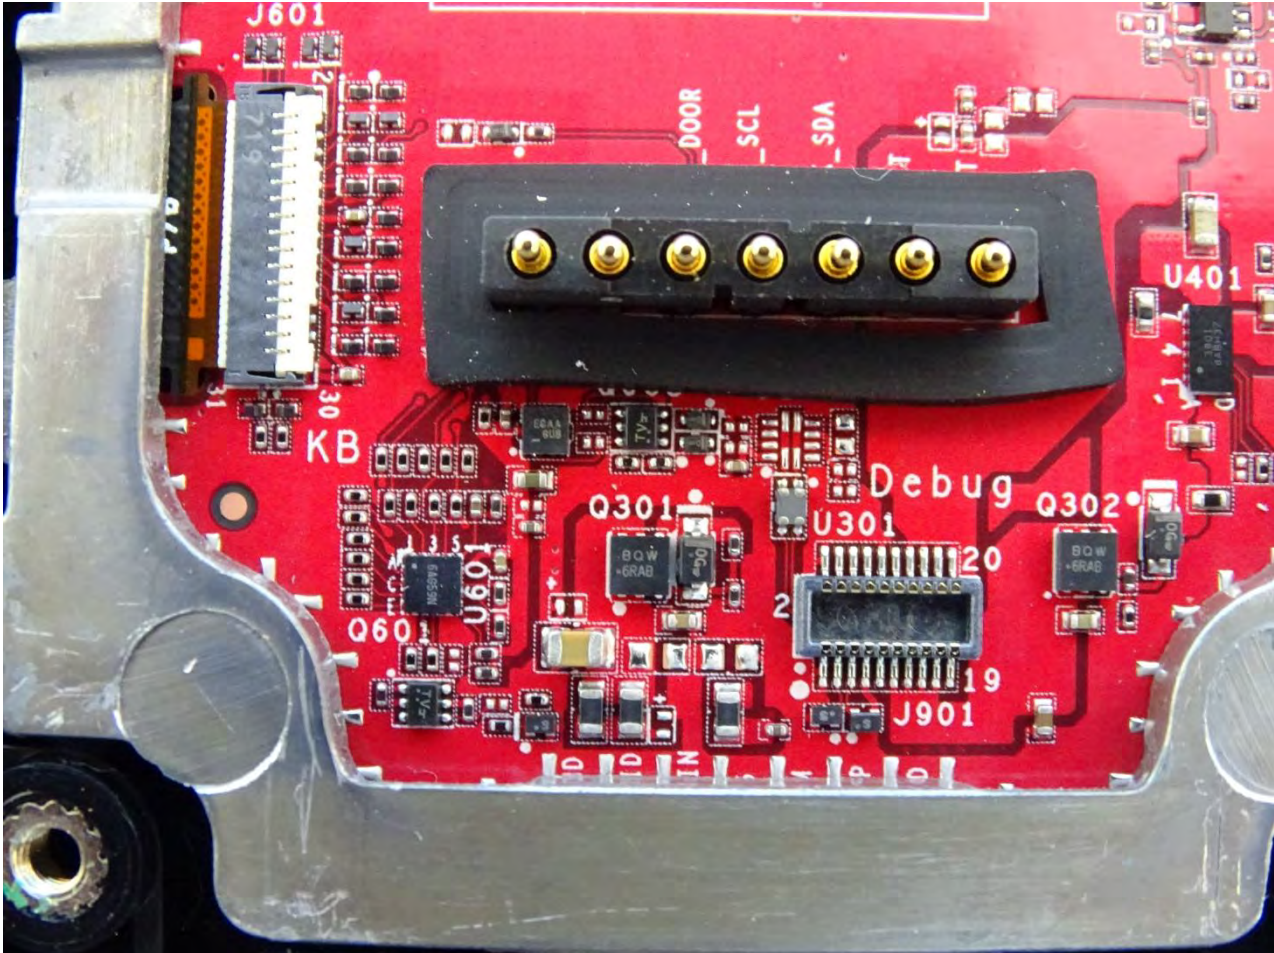

Brand Name: Zebra / Model Name: MC330K

Brand Name: Zebra / Model Name: MC330K

Brand Name: Zebra / Model Name: MC330K

Brand Name: Zebra / Model Name: MC330K

Brand Name: Zebra / Model Name: MC330K

WLAN Main & Bluetooth Antenna for SKU 8

Brand Name: Zebra / Model Name: MC330K