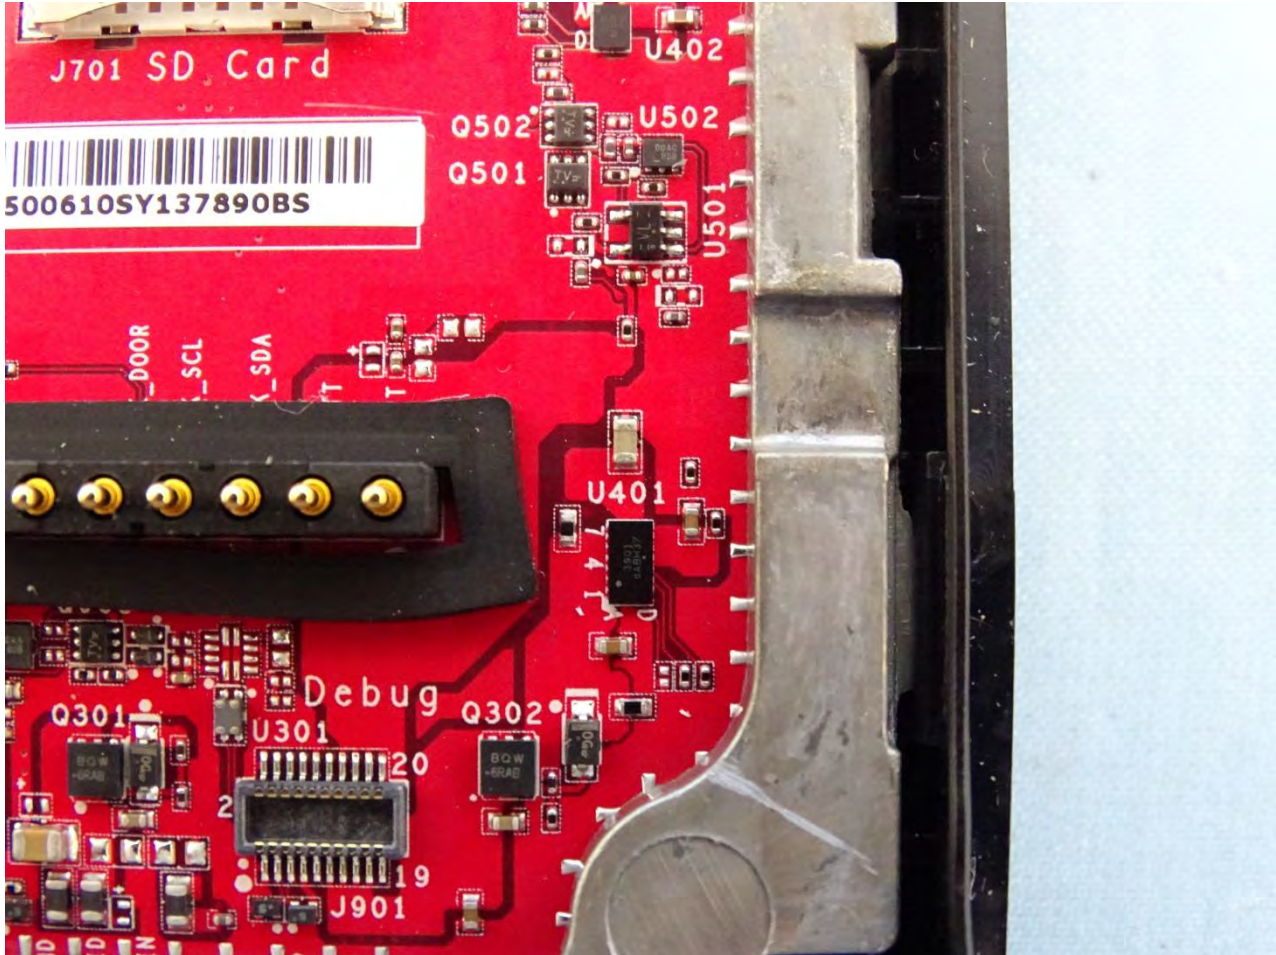

Brand Name: Zebra / Model Name: MC330K

Brand Name: Zebra / Model Name: MC330K

Brand Name: Zebra / Model Name: MC330K

Brand Name: Zebra / Model Name: MC330K

Brand Name: Zebra / Model Name: MC330K

WLAN Main & Bluetooth Antenna for SKU 8

Brand Name: Zebra / Model Name: MC330K