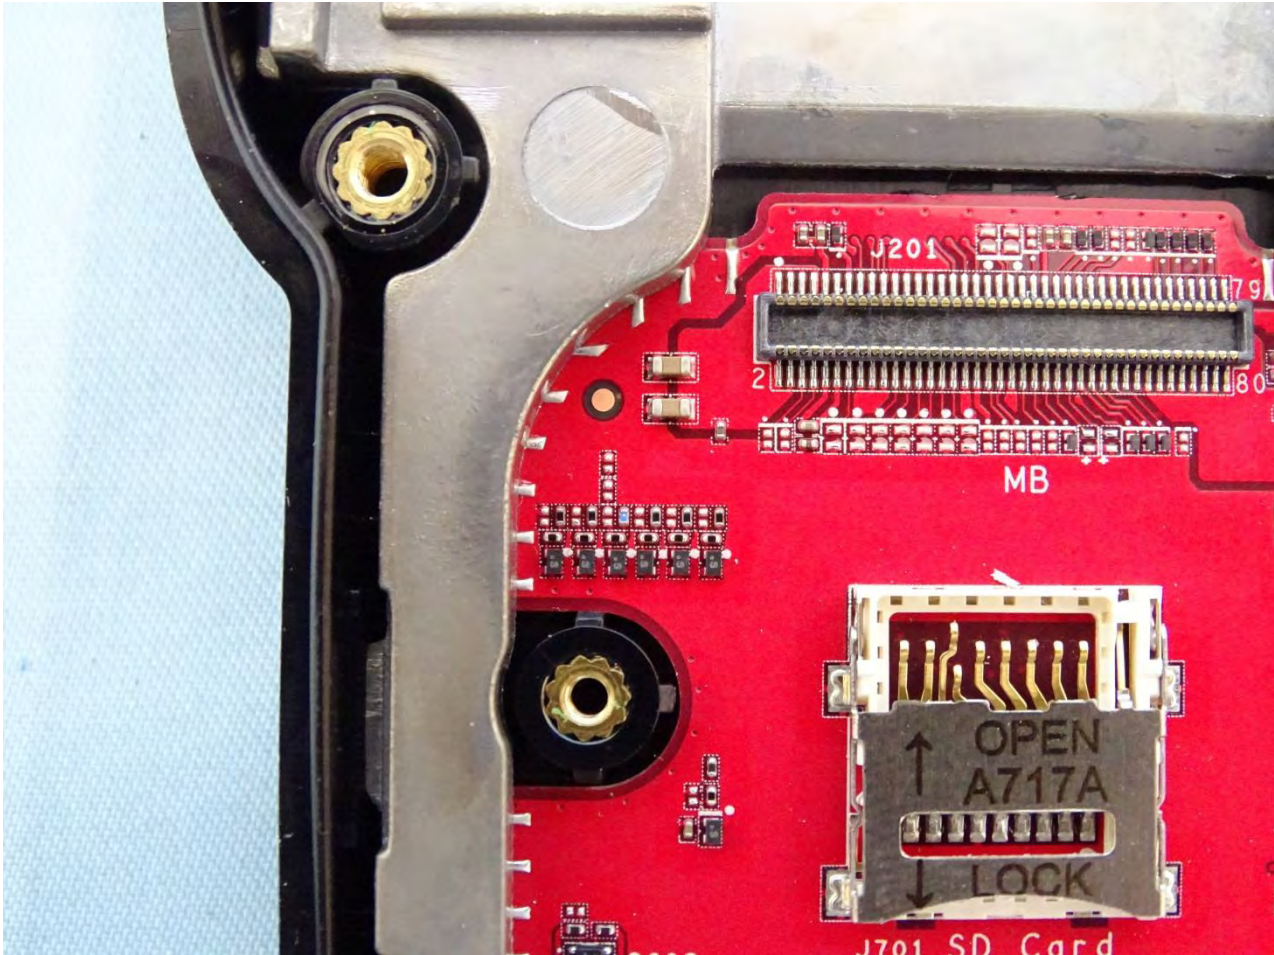

Brand Name: Zebra / Model Name: MC330K

Brand Name: Zebra / Model Name: MC330K

Brand Name: Zebra / Model Name: MC330K

Brand Name: Zebra / Model Name: MC330K

Brand Name: Zebra / Model Name: MC330K

Brand Name: Zebra / Model Name: MC330K

Brand Name: Zebra / Model Name: MC330K

Brand Name: Zebra / Model Name: MC330K

Brand Name: Zebra / Model Name: MC330K

Brand Name: Zebra / Model Name: MC330K

Brand Name: Zebra / Model Name: MC330K

WLAN Main & Bluetooth Antenna for SKU 8