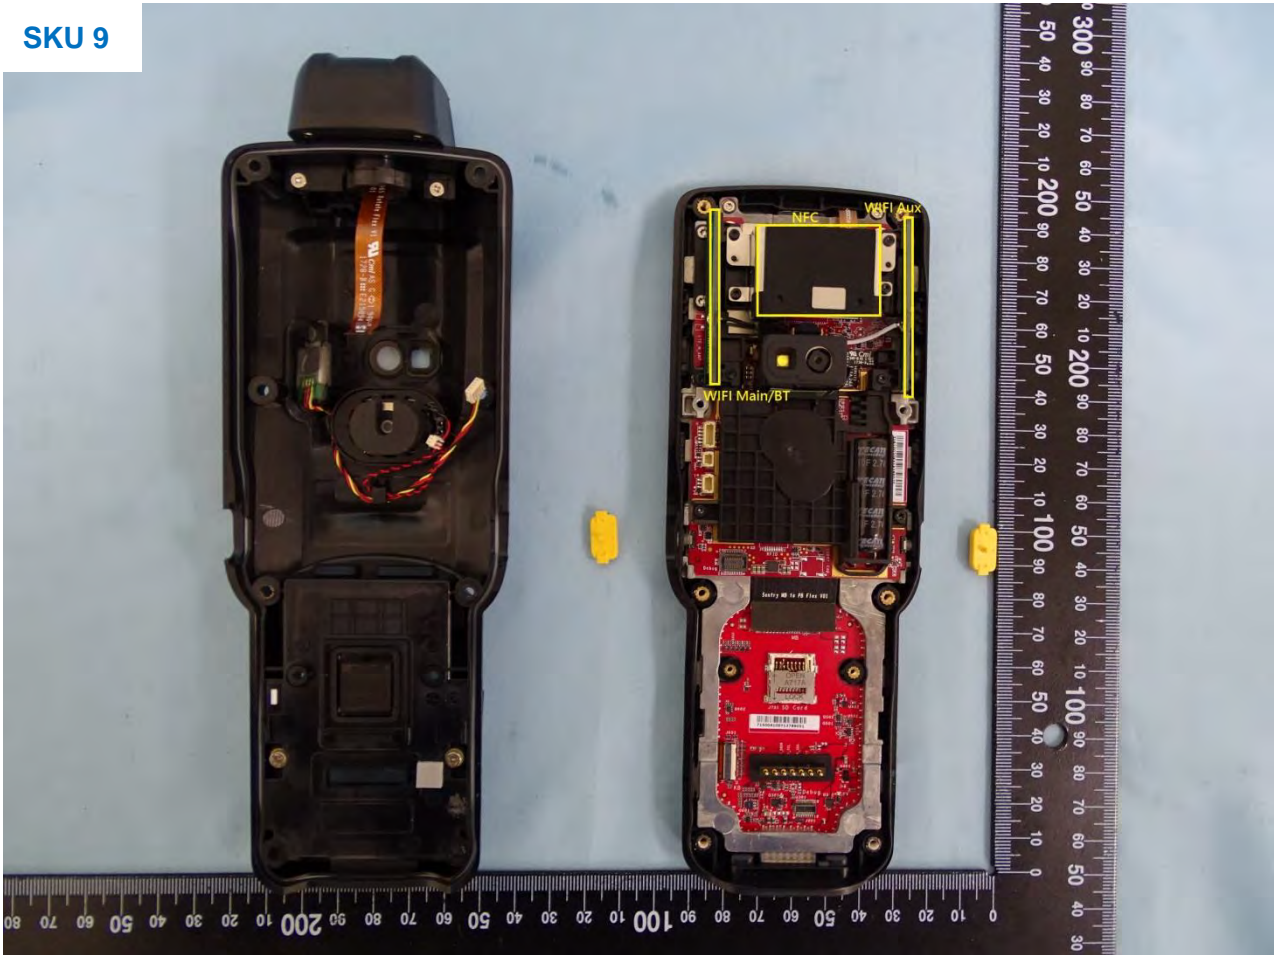

Brand Name: Zebra / Model Name: MC330K

SKU 9