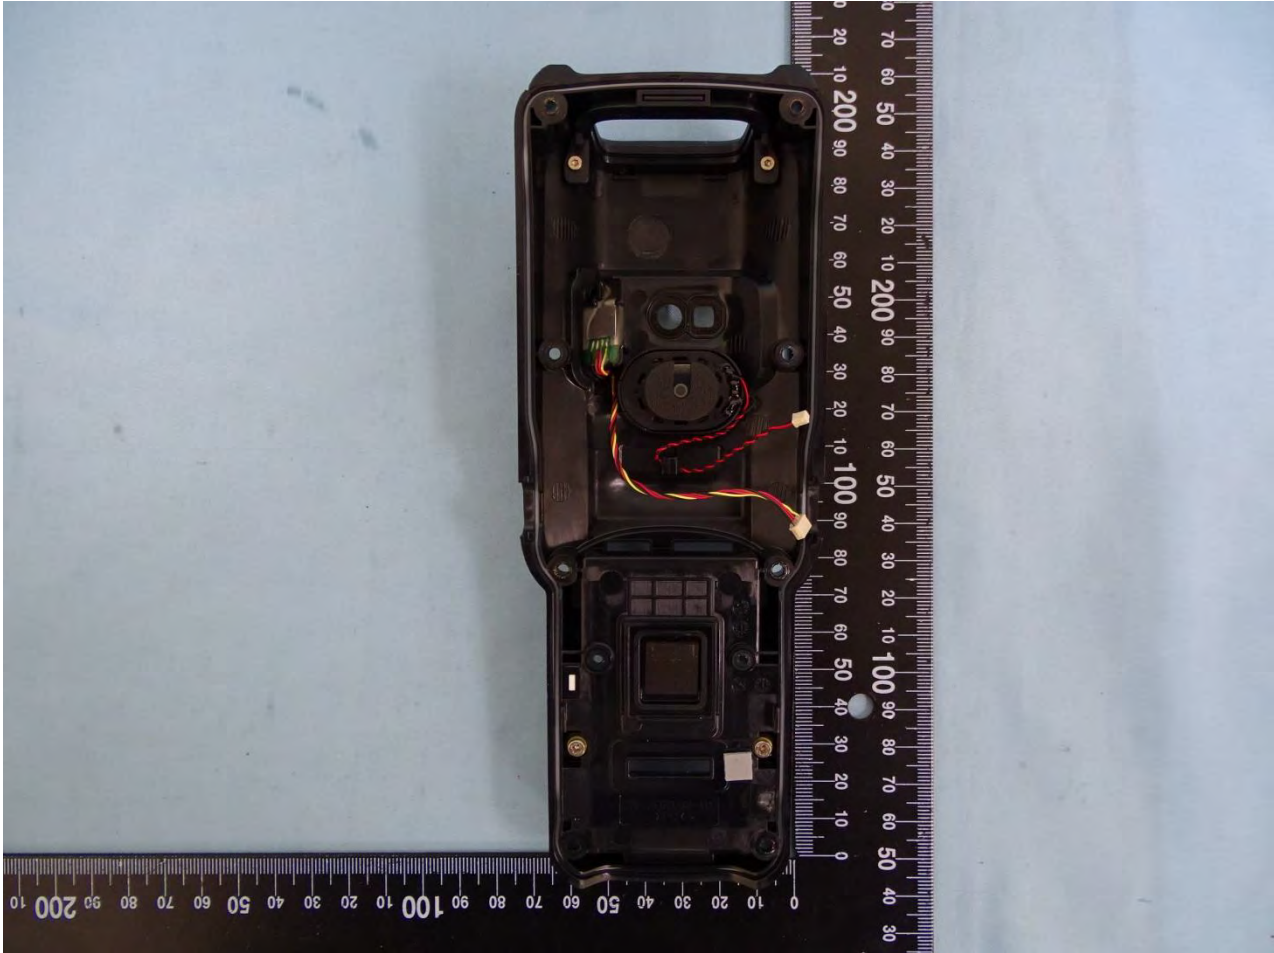

3. Internal Photograph of EUT

Brand Name: Zebra / Model Name: MC330K

SKU 8

Brand Name: Zebra / Model Name: MC330K

SKU 9

Brand Name: Zebra / Model Name: MC330K

SKU 10

Brand Name: Zebra / Model Name: MC330K

SKU 8

Brand Name: Zebra / Model Name: MC330K

Brand Name: Zebra / Model Name: MC330K

Brand Name: Zebra / Model Name: MC330K

Brand Name: Zebra / Model Name: MC330K

Brand Name: Zebra / Model Name: MC330K

Brand Name: Zebra / Model Name: MC330K