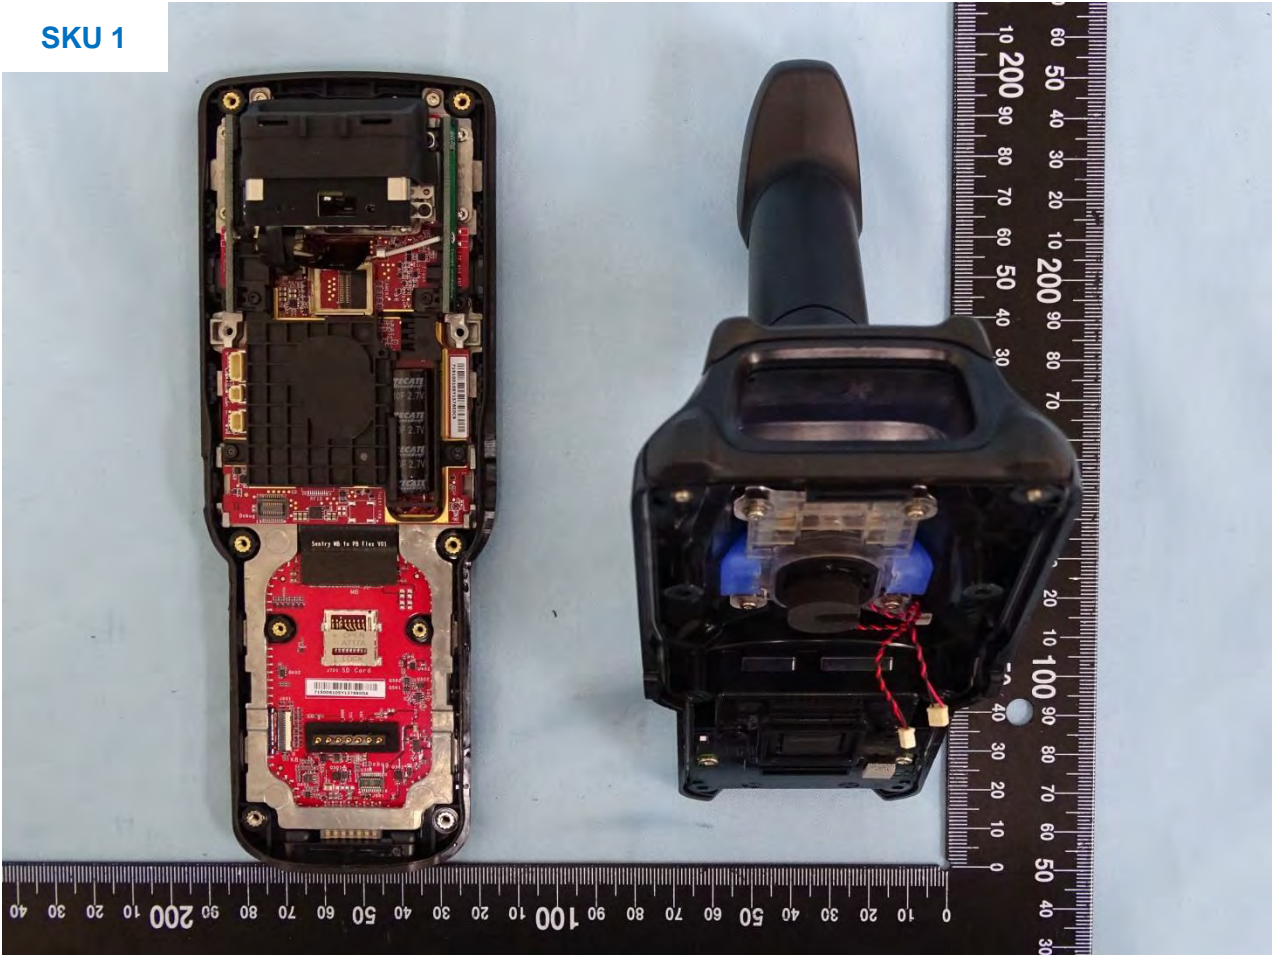

Brand Name: Zebra / Model Name: MC330K

SKU 1