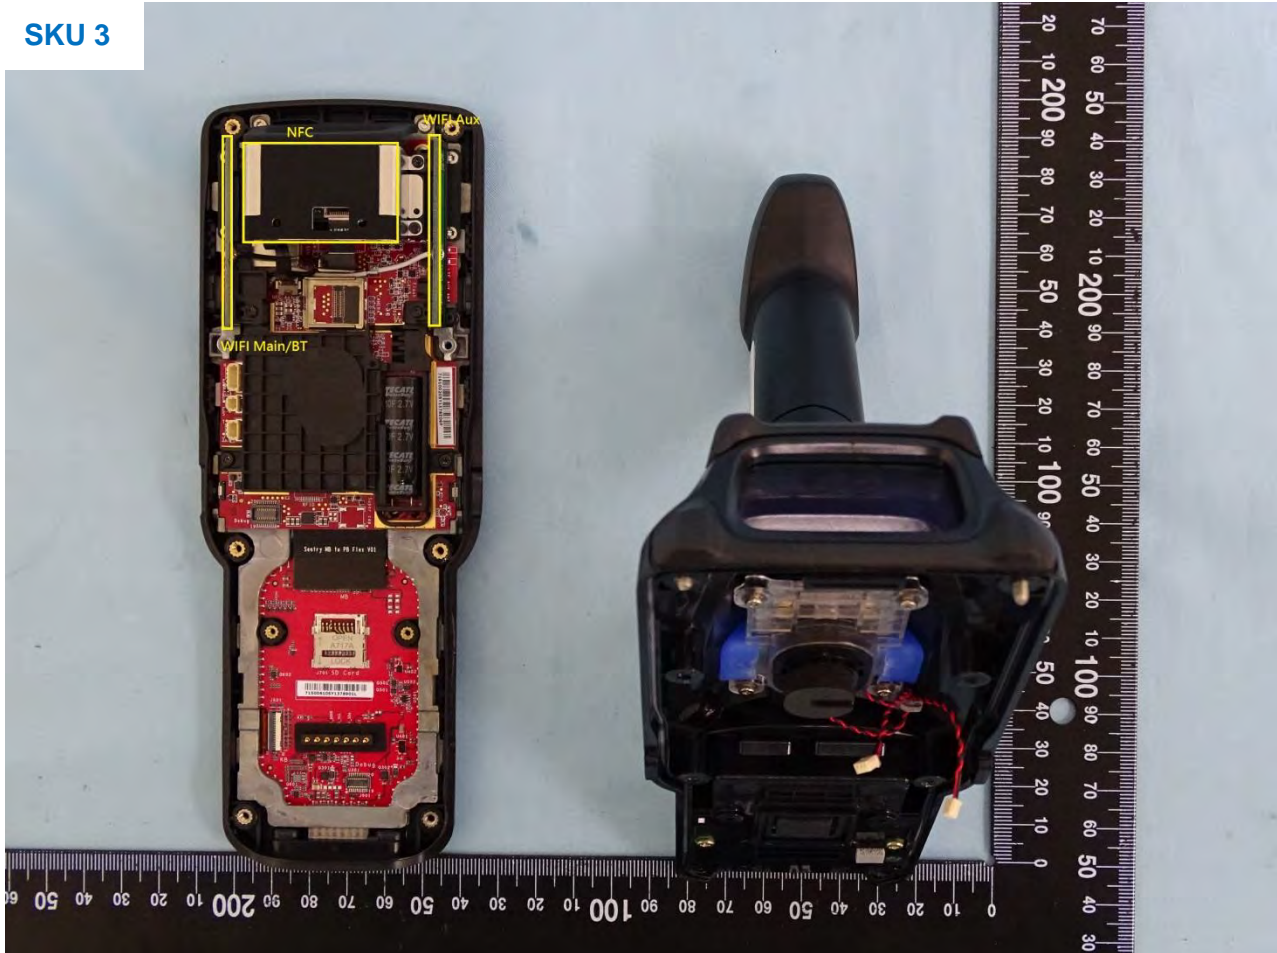

Brand Name: Zebra / Model Name: MC330K

SKU 3