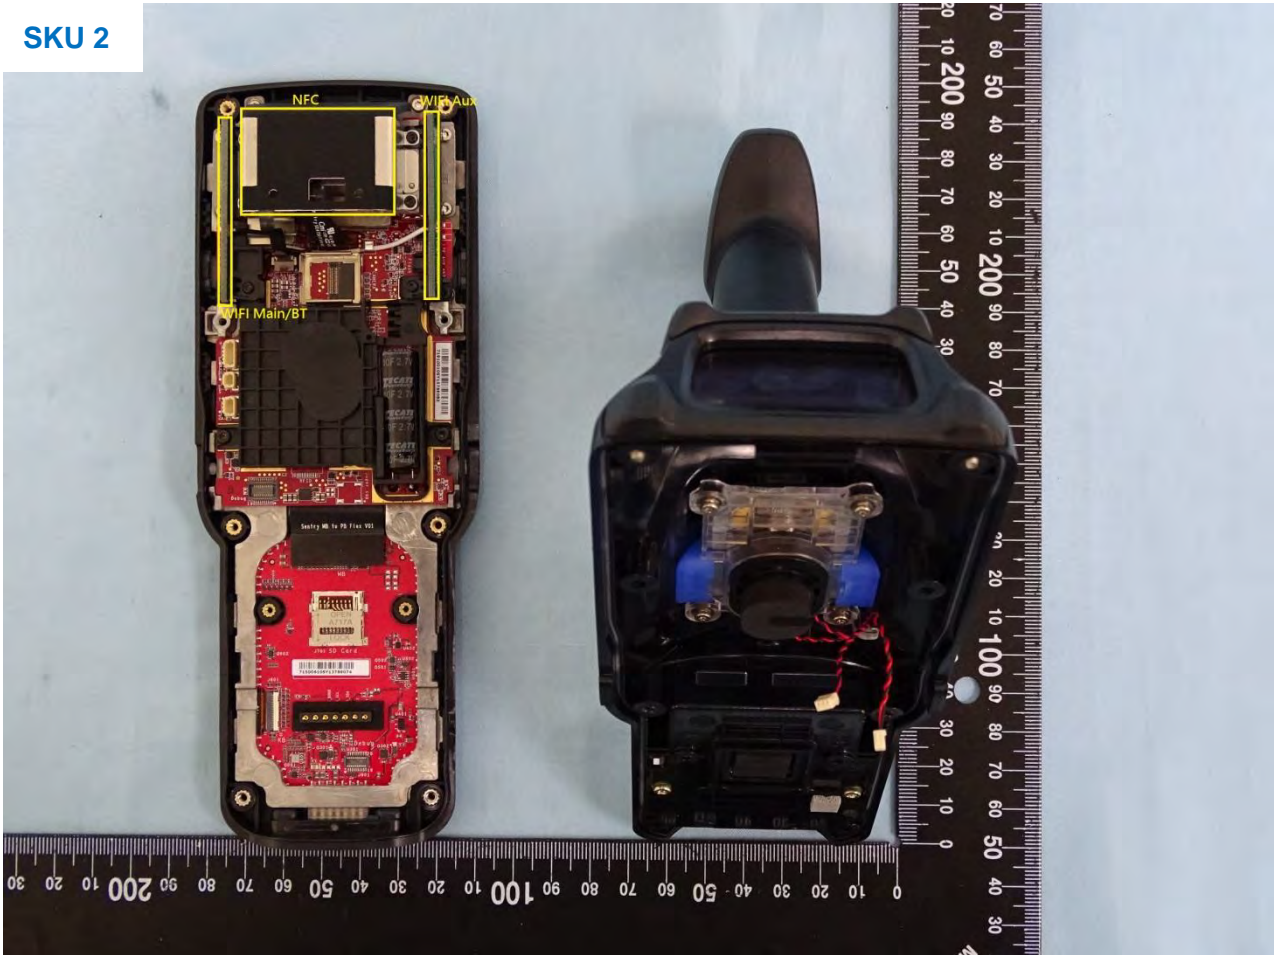

Brand Name: Zebra / Model Name: MC330K

SKU 2