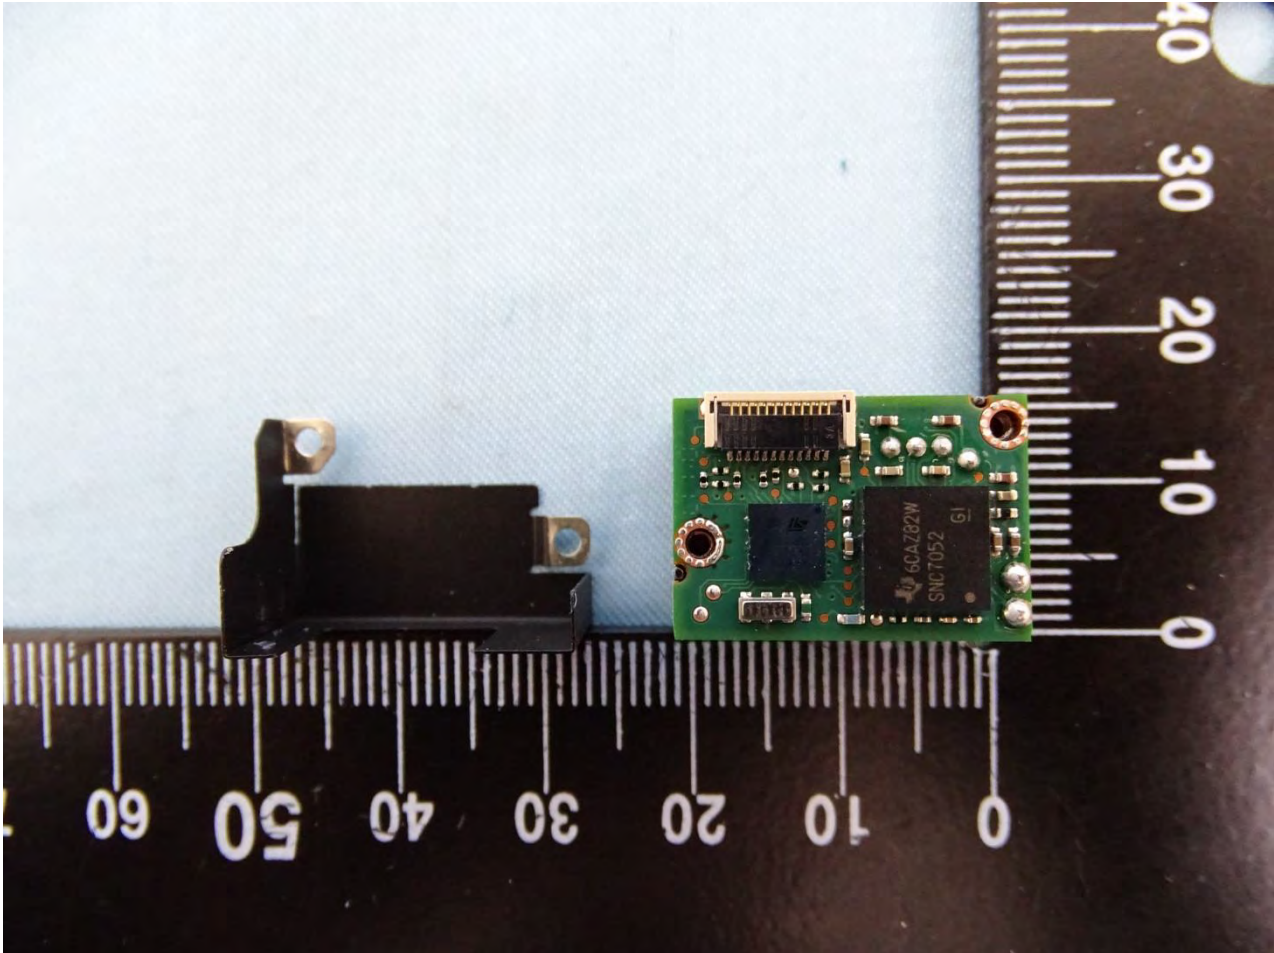

3. Internal Photograph of EUT

Brand Name: Zebra / Model Name: MC330K

SKU 7

Brand Name: Zebra / Model Name: MC330K

SKU 7

Brand Name: Zebra / Model Name: MC330K

Brand Name: Zebra / Model Name: MC330K

Brand Name: Zebra / Model Name: MC330K

Brand Name: Zebra / Model Name: MC330K

Brand Name: Zebra / Model Name: MC330K

Brand Name: Zebra / Model Name: MC330K

Brand Name: Zebra / Model Name: MC330K

Brand Name: Zebra / Model Name: MC330K

Brand Name: Zebra / Model Name: MC330K