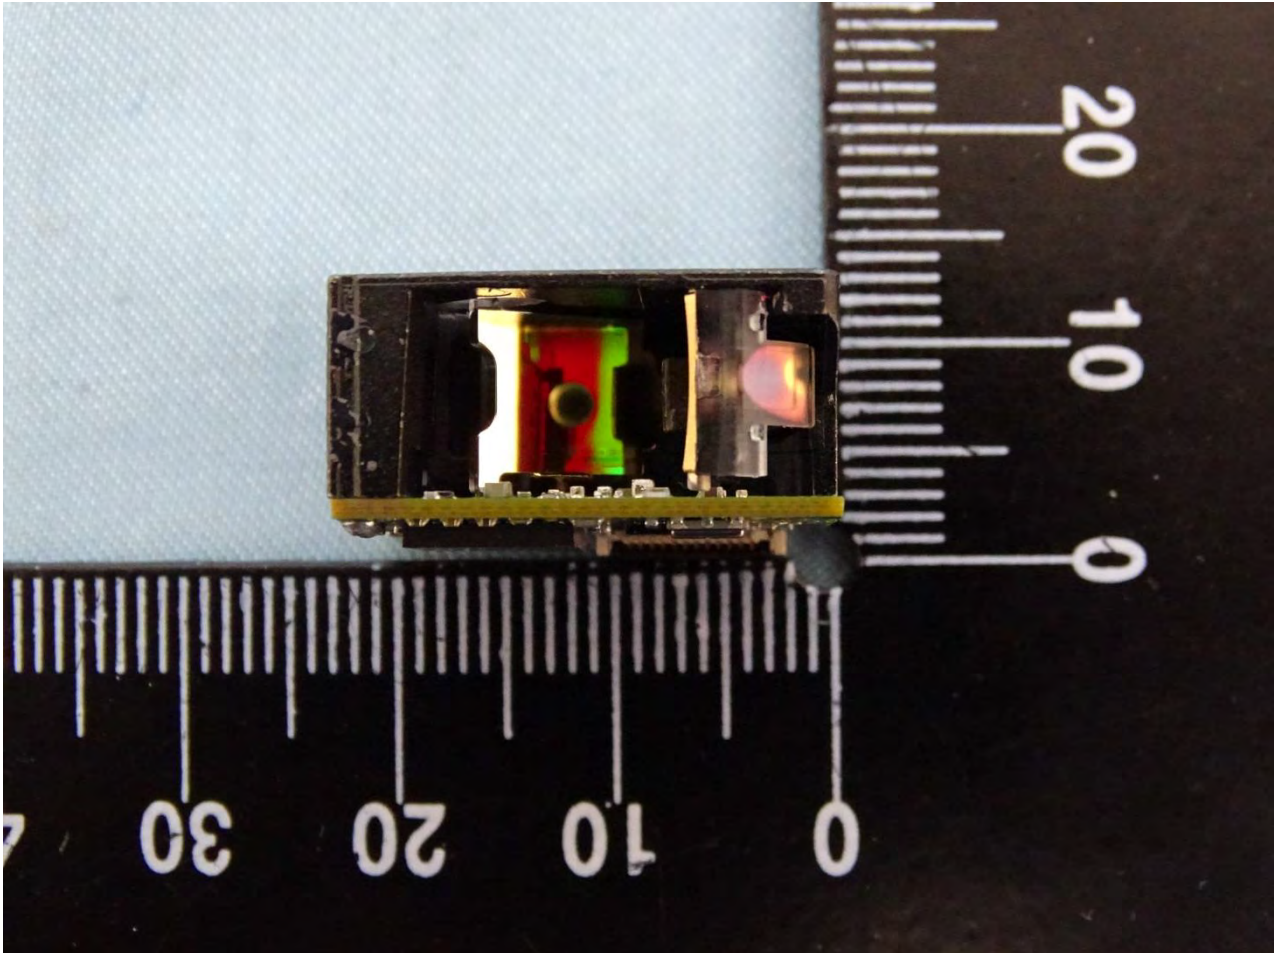

3. Internal Photograph of EUT

Brand Name: Zebra / Model Name: MC330K

SKU 7

Brand Name: Zebra / Model Name: MC330K

SKU 7

Brand Name: Zebra / Model Name: MC330K

Brand Name: Zebra / Model Name: MC330K

Brand Name: Zebra / Model Name: MC330K

Brand Name: Zebra / Model Name: MC330K

Brand Name: Zebra / Model Name: MC330K

Brand Name: Zebra / Model Name: MC330K

Brand Name: Zebra / Model Name: MC330K

Brand Name: Zebra / Model Name: MC330K

Brand Name: Zebra / Model Name: MC330K