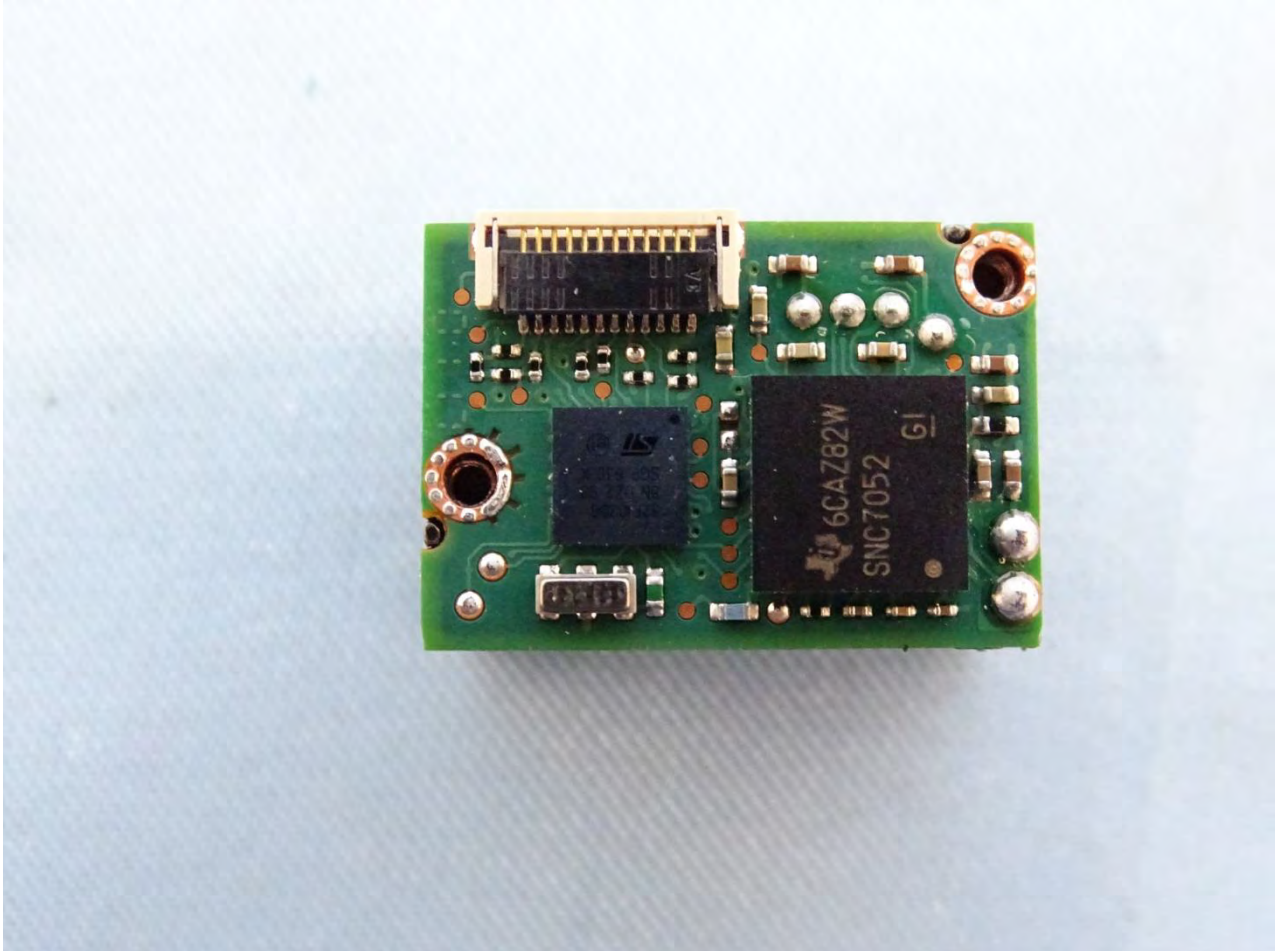

3. Internal Photograph of EUT

Brand Name: Zebra / Model Name: MC330K

SKU 7

Brand Name: Zebra / Model Name: MC330K

SKU 7

Brand Name: Zebra / Model Name: MC330K

Brand Name: Zebra / Model Name: MC330K

Brand Name: Zebra / Model Name: MC330K

Brand Name: Zebra / Model Name: MC330K

Brand Name: Zebra / Model Name: MC330K

Brand Name: Zebra / Model Name: MC330K

Brand Name: Zebra / Model Name: MC330K

Brand Name: Zebra / Model Name: MC330K

Brand Name: Zebra / Model Name: MC330K