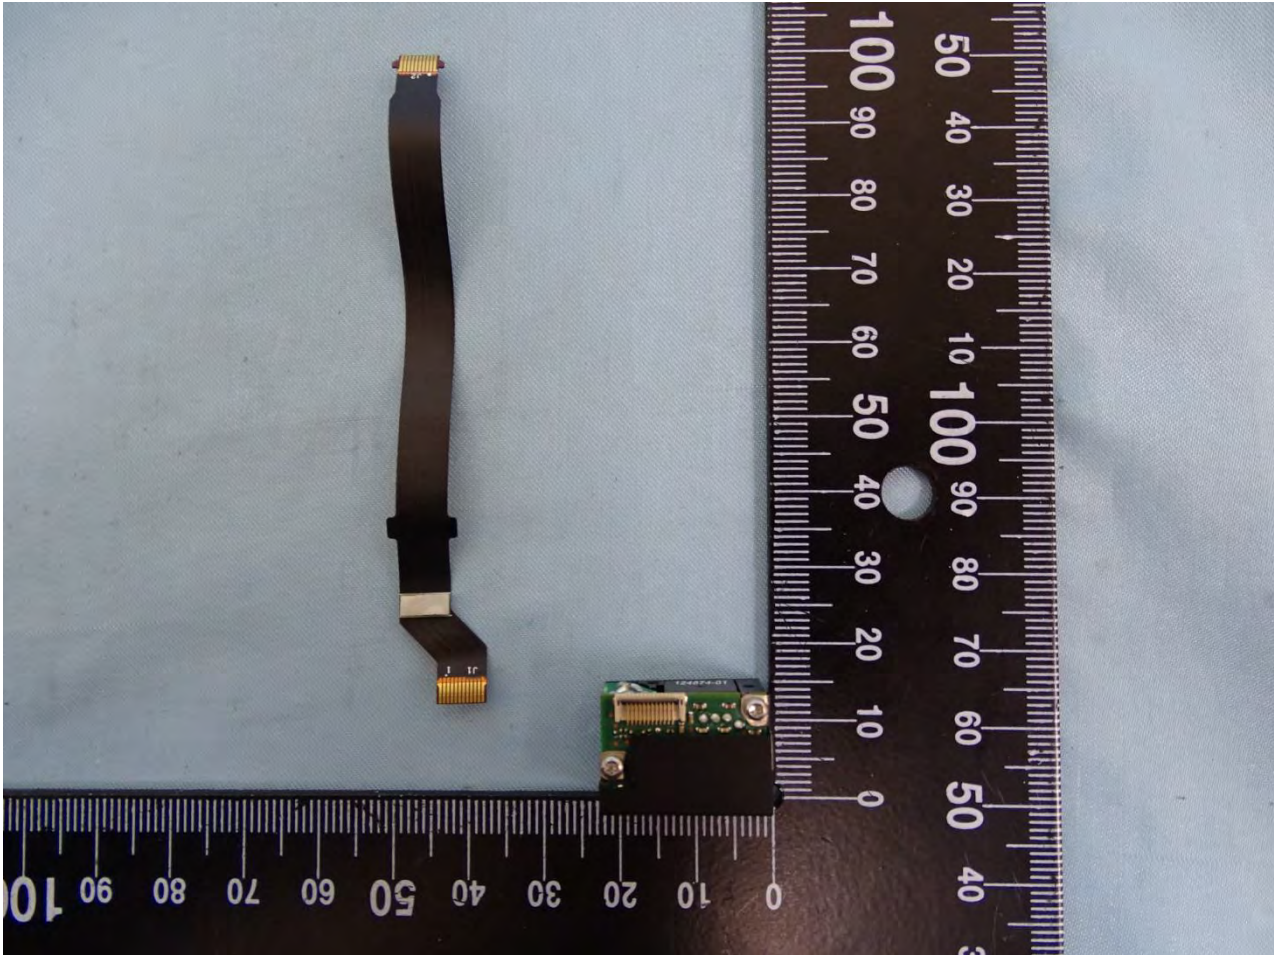

3. Internal Photograph of EUT

Brand Name: Zebra / Model Name: MC330K

SKU 7

Brand Name: Zebra / Model Name: MC330K

SKU 7

Brand Name: Zebra / Model Name: MC330K

Brand Name: Zebra / Model Name: MC330K

Brand Name: Zebra / Model Name: MC330K

Brand Name: Zebra / Model Name: MC330K

Brand Name: Zebra / Model Name: MC330K

Brand Name: Zebra / Model Name: MC330K

Brand Name: Zebra / Model Name: MC330K

Brand Name: Zebra / Model Name: MC330K

Brand Name: Zebra / Model Name: MC330K