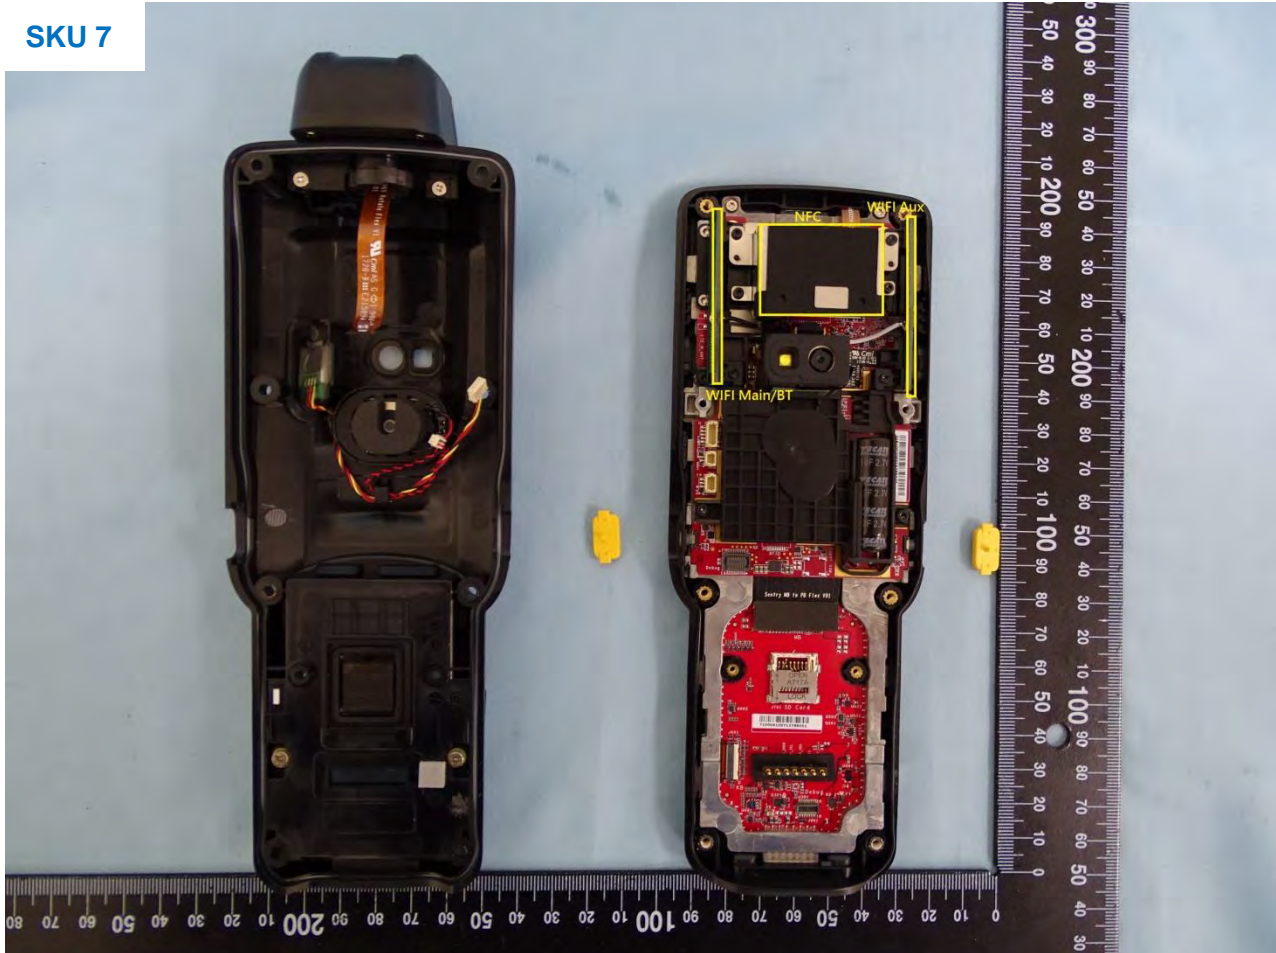

3. Internal Photograph of EUT

Brand Name: Zebra / Model Name: MC330K

SKU 7

Brand Name: Zebra / Model Name: MC330K

SKU 7

Brand Name: Zebra / Model Name: MC330K

Brand Name: Zebra / Model Name: MC330K

Brand Name: Zebra / Model Name: MC330K

Brand Name: Zebra / Model Name: MC330K

Brand Name: Zebra / Model Name: MC330K

Brand Name: Zebra / Model Name: MC330K

Brand Name: Zebra / Model Name: MC330K

Brand Name: Zebra / Model Name: MC330K

Brand Name: Zebra / Model Name: MC330K