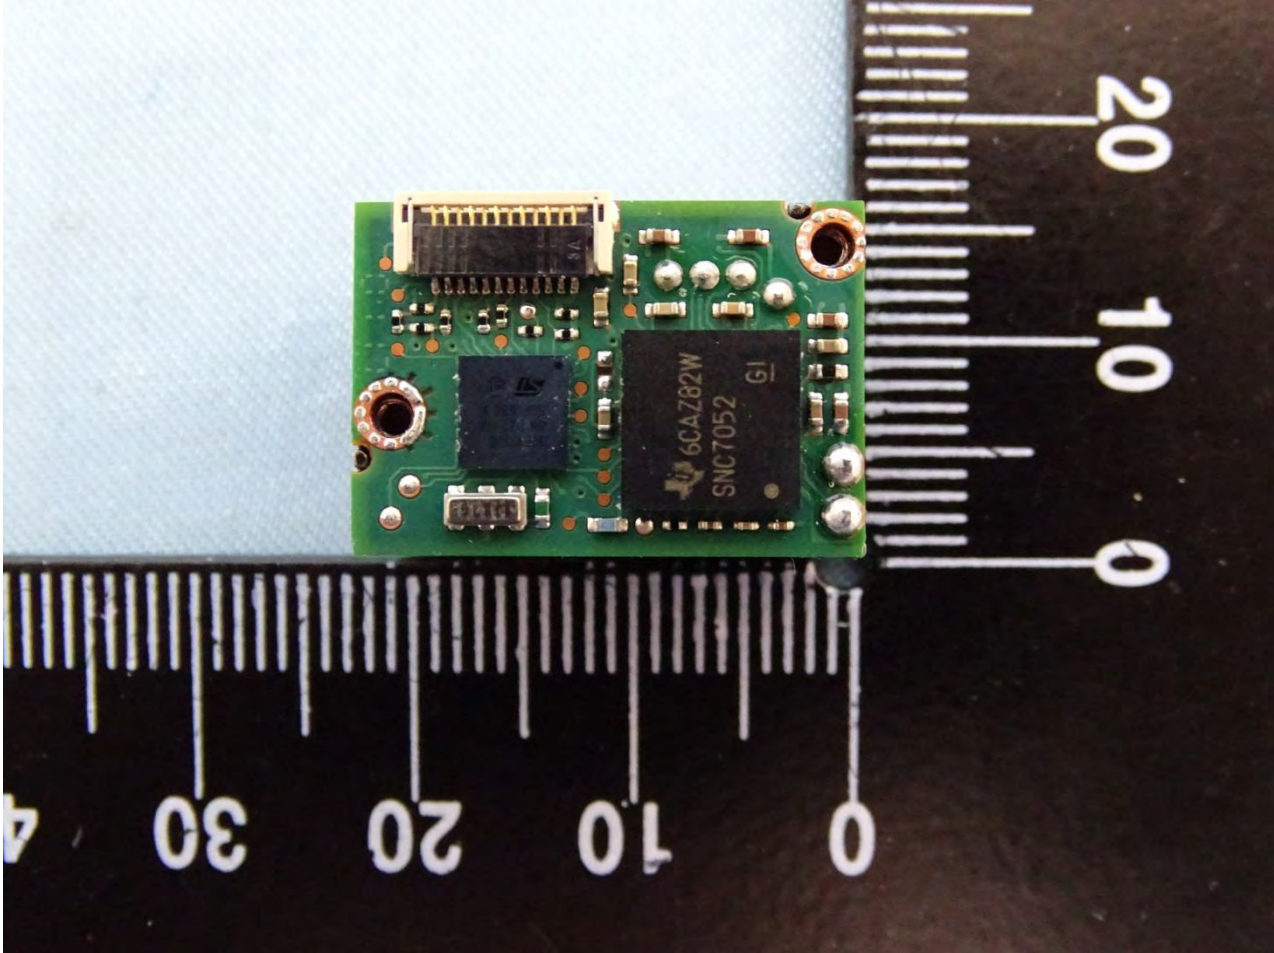

3. Internal Photograph of EUT

Brand Name: Zebra / Model Name: MC330K

SKU 7

Brand Name: Zebra / Model Name: MC330K

SKU 7

Brand Name: Zebra / Model Name: MC330K

Brand Name: Zebra / Model Name: MC330K

Brand Name: Zebra / Model Name: MC330K

Brand Name: Zebra / Model Name: MC330K

Brand Name: Zebra / Model Name: MC330K

Brand Name: Zebra / Model Name: MC330K

Brand Name: Zebra / Model Name: MC330K

Brand Name: Zebra / Model Name: MC330K

Brand Name: Zebra / Model Name: MC330K