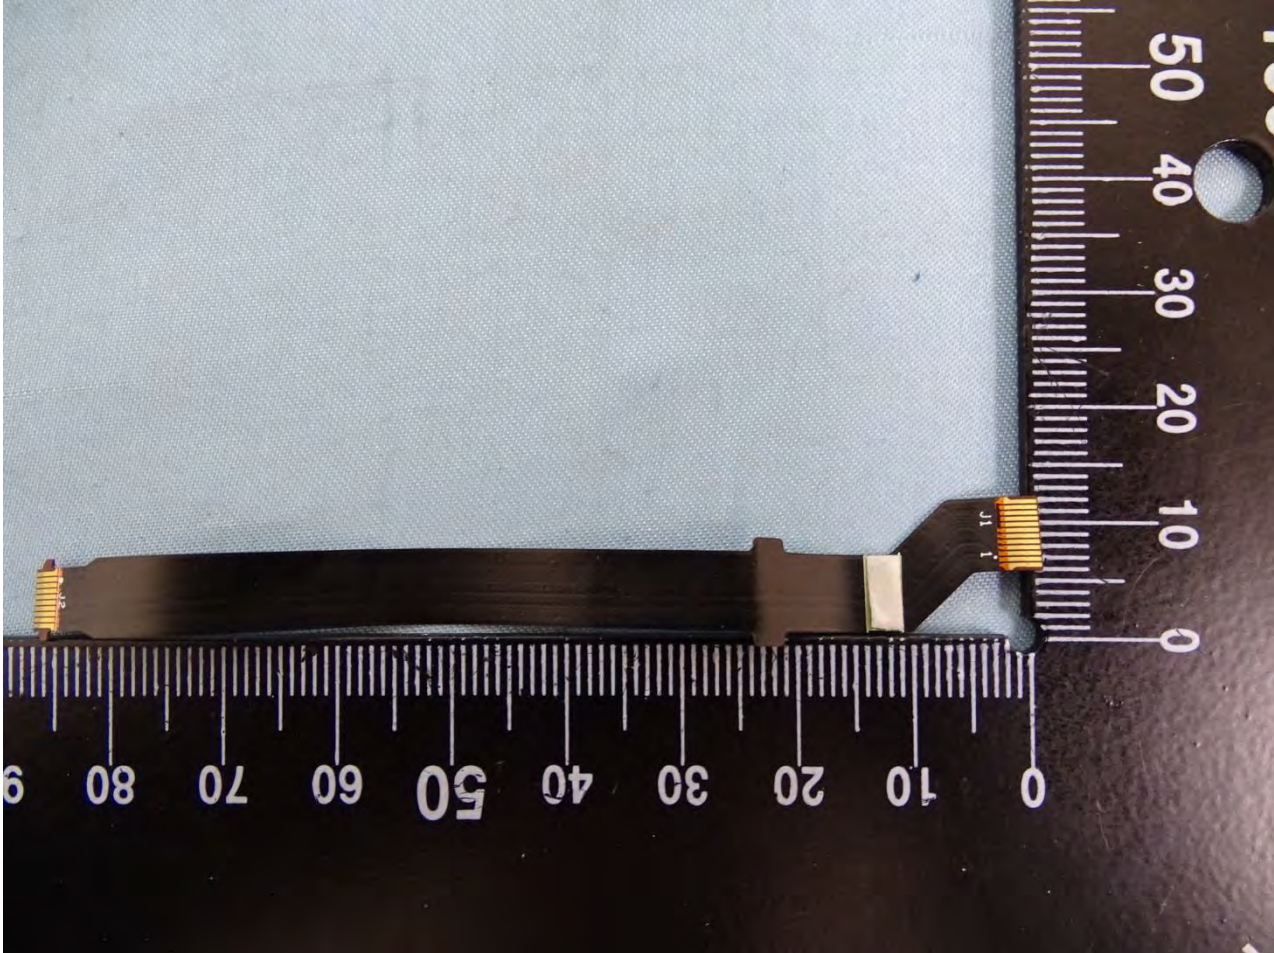

Brand Name: Zebra / Model Name: MC330K