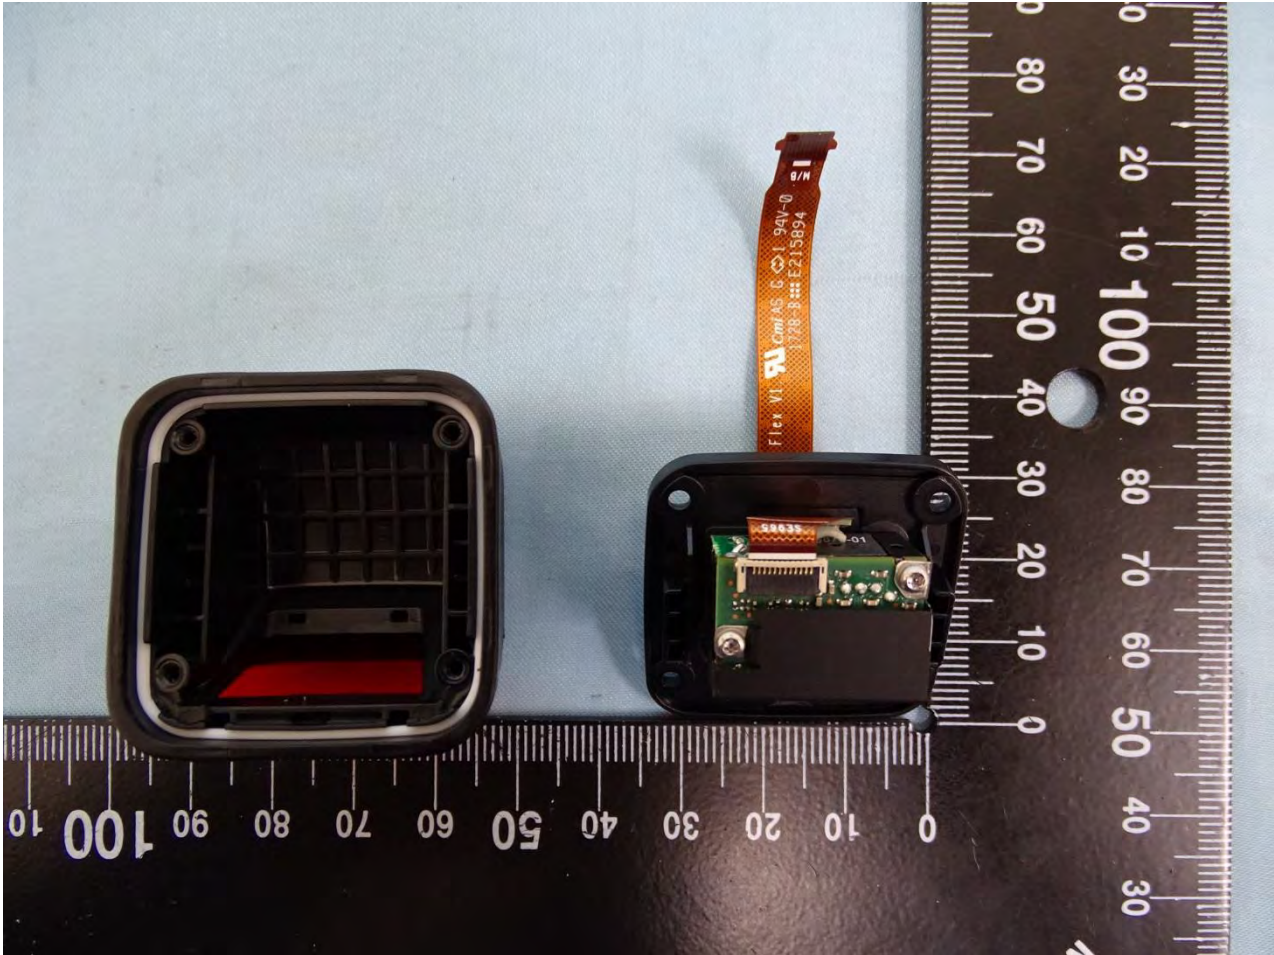

3. Internal Photograph of EUT

Brand Name: Zebra / Model Name: MC330K

SKU 7

Brand Name: Zebra / Model Name: MC330K

SKU 7

Brand Name: Zebra / Model Name: MC330K

Brand Name: Zebra / Model Name: MC330K

Brand Name: Zebra / Model Name: MC330K

Brand Name: Zebra / Model Name: MC330K

Brand Name: Zebra / Model Name: MC330K

Brand Name: Zebra / Model Name: MC330K

Brand Name: Zebra / Model Name: MC330K

Brand Name: Zebra / Model Name: MC330K

Brand Name: Zebra / Model Name: MC330K