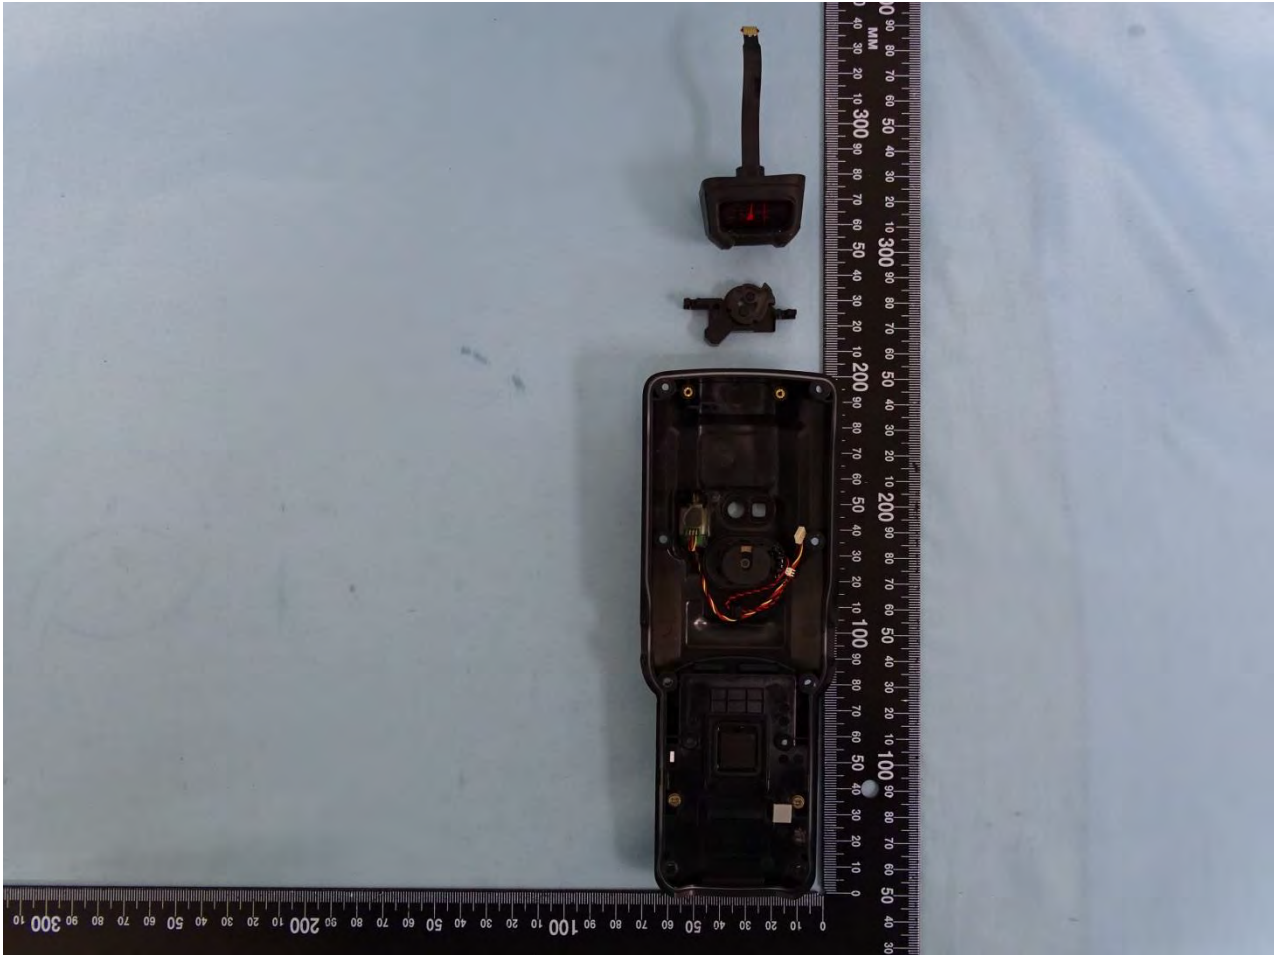

3. Internal Photograph of EUT

Brand Name: Zebra / Model Name: MC330K

SKU 7

Brand Name: Zebra / Model Name: MC330K

SKU 7

Brand Name: Zebra / Model Name: MC330K

Brand Name: Zebra / Model Name: MC330K

Brand Name: Zebra / Model Name: MC330K

Brand Name: Zebra / Model Name: MC330K

Brand Name: Zebra / Model Name: MC330K

Brand Name: Zebra / Model Name: MC330K

Brand Name: Zebra / Model Name: MC330K

Brand Name: Zebra / Model Name: MC330K

Brand Name: Zebra / Model Name: MC330K