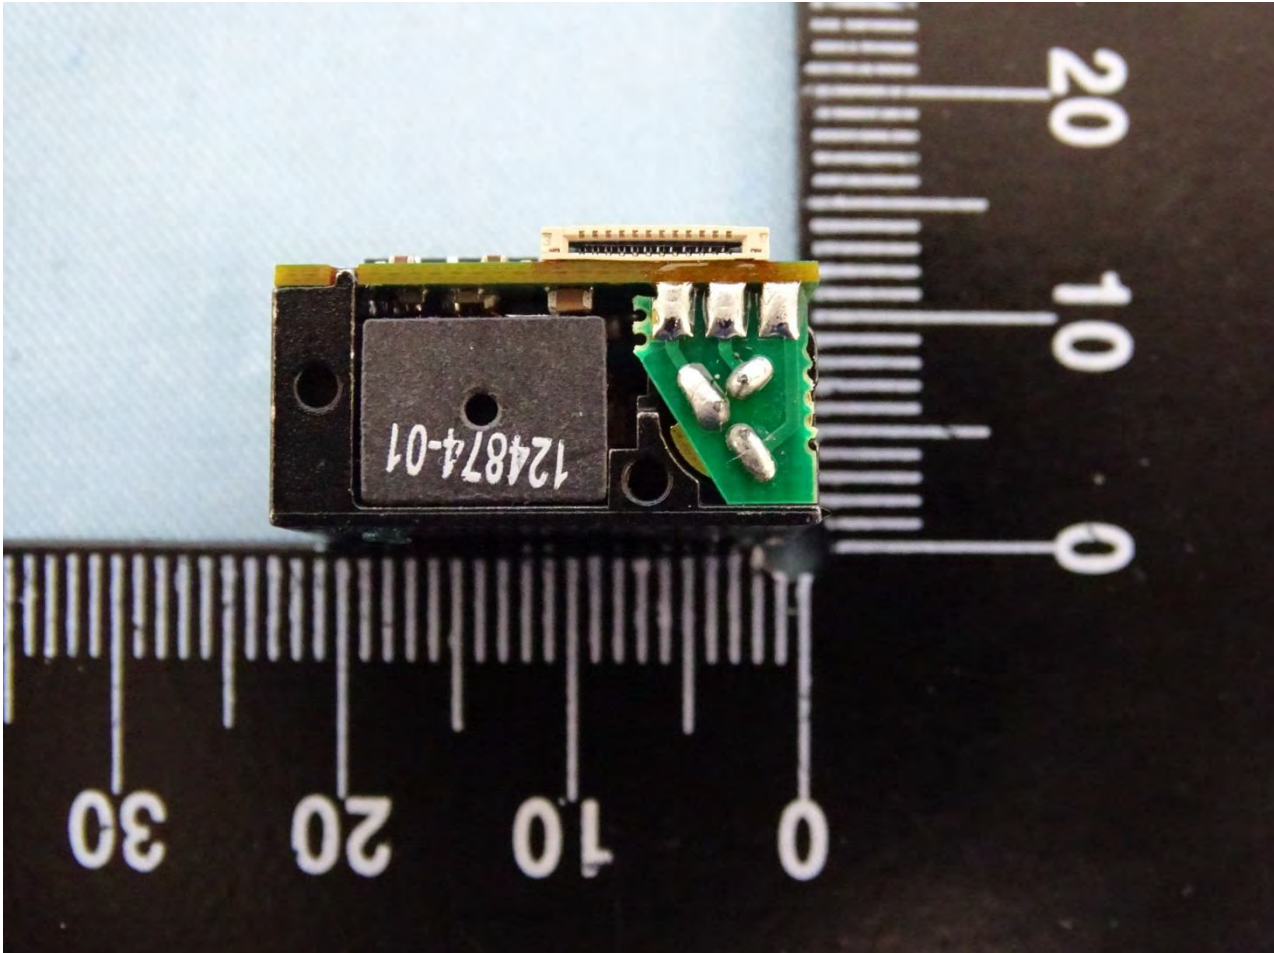

3. Internal Photograph of EUT

Brand Name: Zebra / Model Name: MC330K

SKU 7

Brand Name: Zebra / Model Name: MC330K

SKU 7

Brand Name: Zebra / Model Name: MC330K

Brand Name: Zebra / Model Name: MC330K

Brand Name: Zebra / Model Name: MC330K

Brand Name: Zebra / Model Name: MC330K

Brand Name: Zebra / Model Name: MC330K

Brand Name: Zebra / Model Name: MC330K

Brand Name: Zebra / Model Name: MC330K

Brand Name: Zebra / Model Name: MC330K

Brand Name: Zebra / Model Name: MC330K