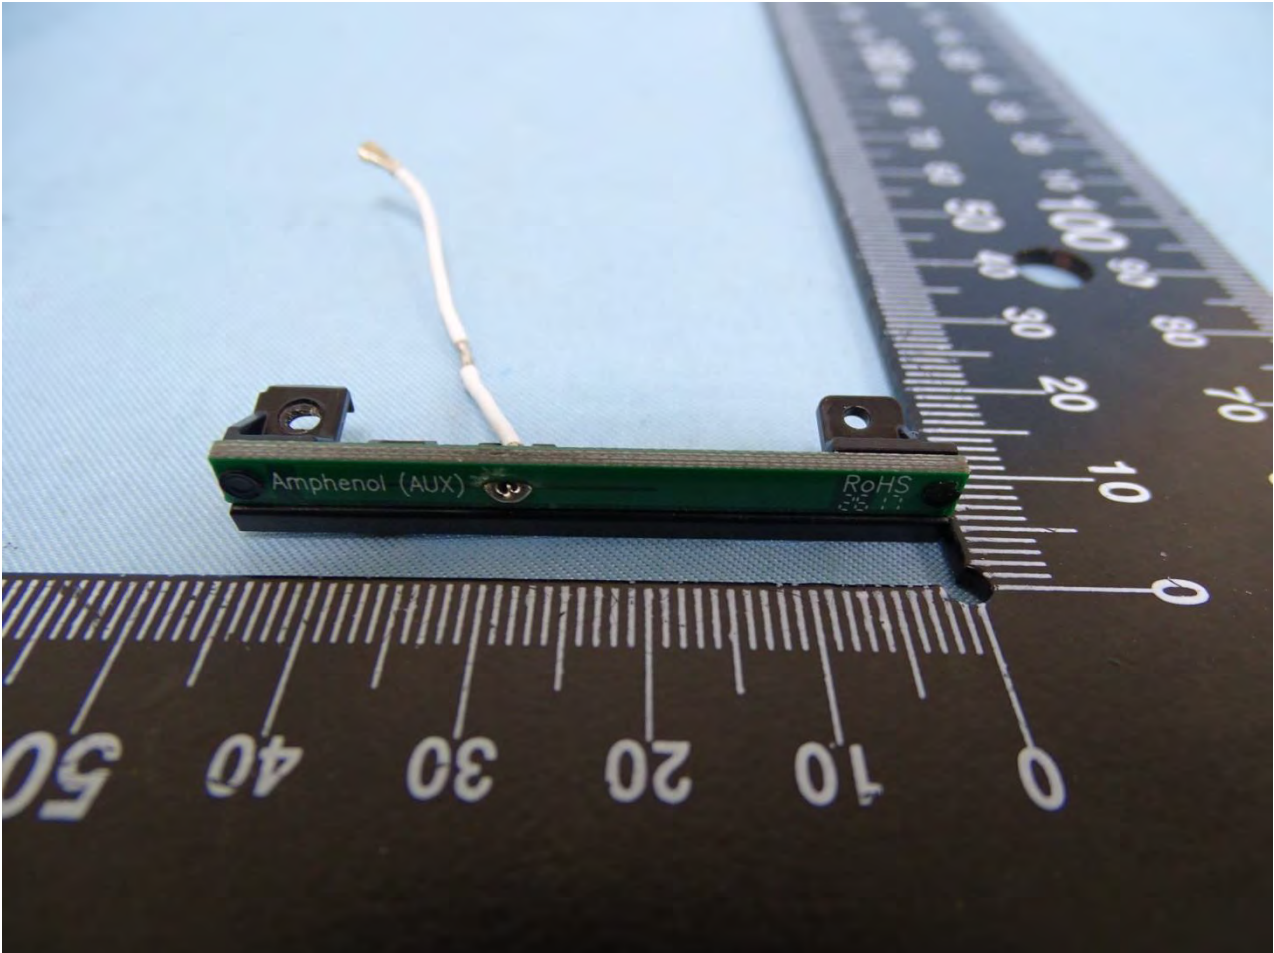

Brand Name: Zebra / Model Name: MC330K