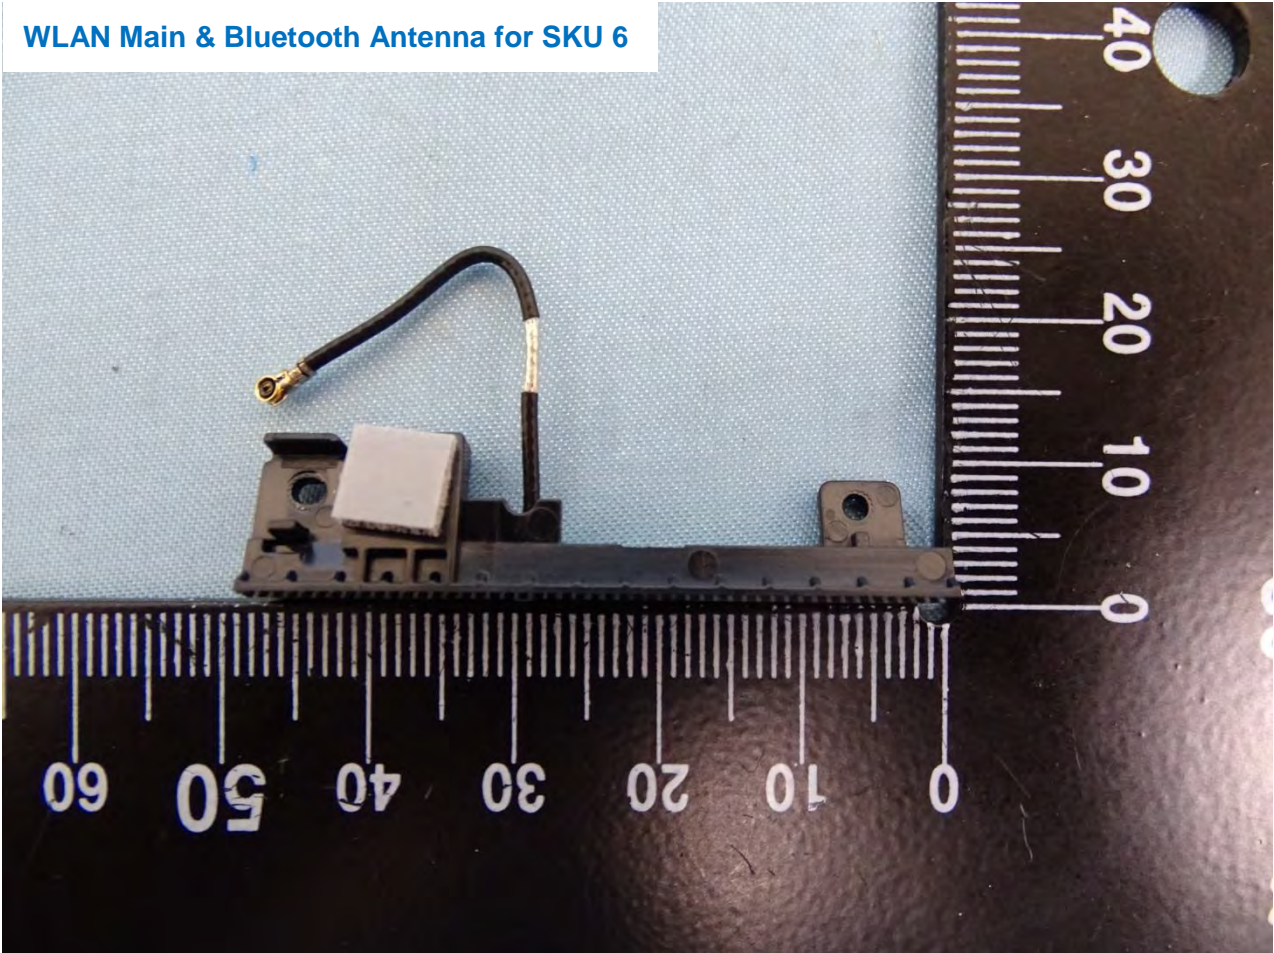

Brand Name: Zebra / Model Name: MC330K

WLAN Main & Bluetooth Antenna for SKU 6