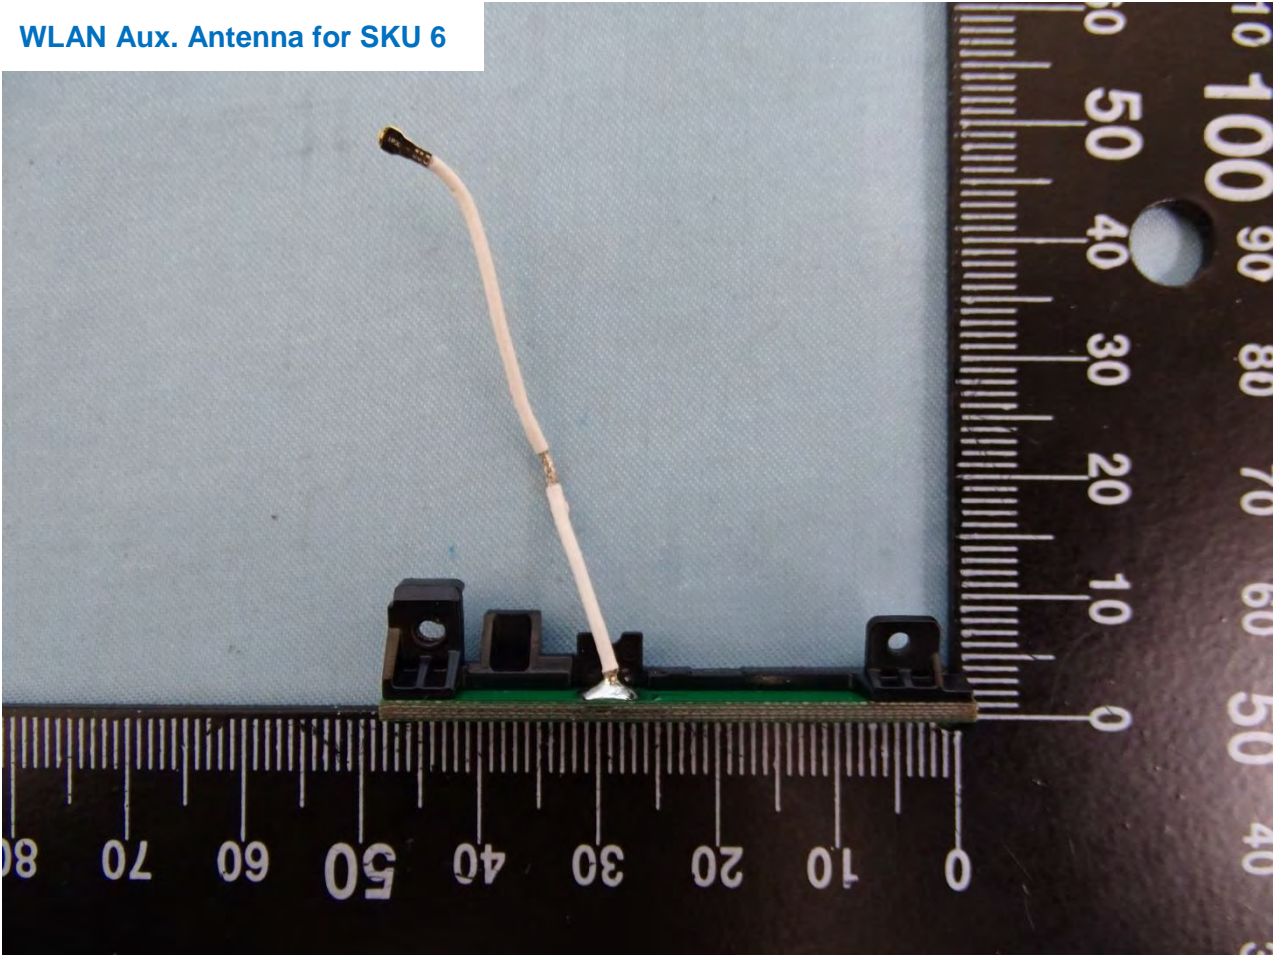

Brand Name: Zebra / Model Name: MC330K

WLAN Aux. Antenna for SKU 6