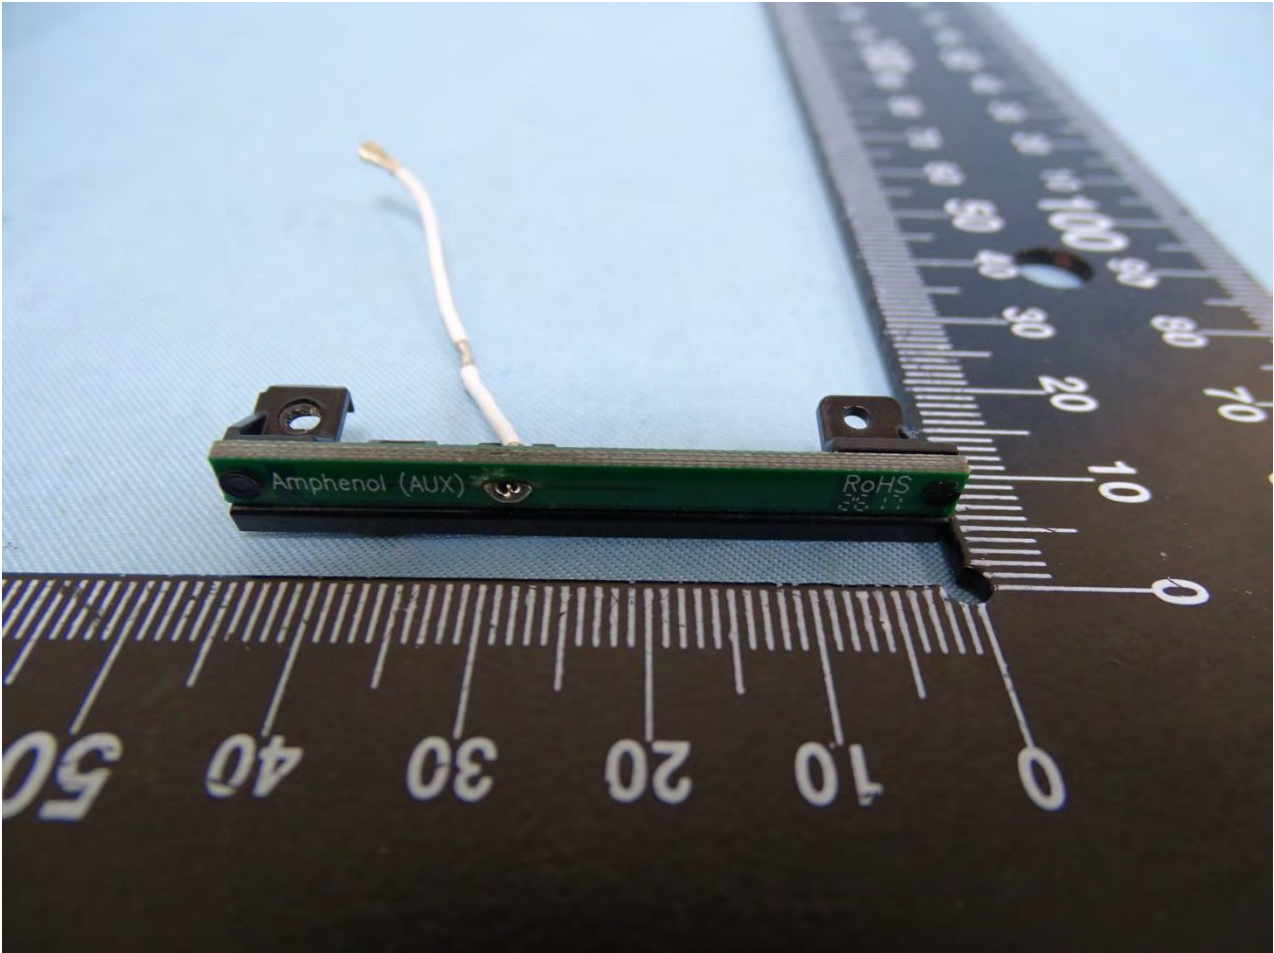

Brand Name: Zebra / Model Name: MC330K

WLAN Main & Bluetooth Antenna for SKU 5

Brand Name: Zebra / Model Name: MC330K

Brand Name: Zebra / Model Name: MC330K

WLAN Aux. Antenna for SKU 5

Brand Name: Zebra / Model Name: MC330K