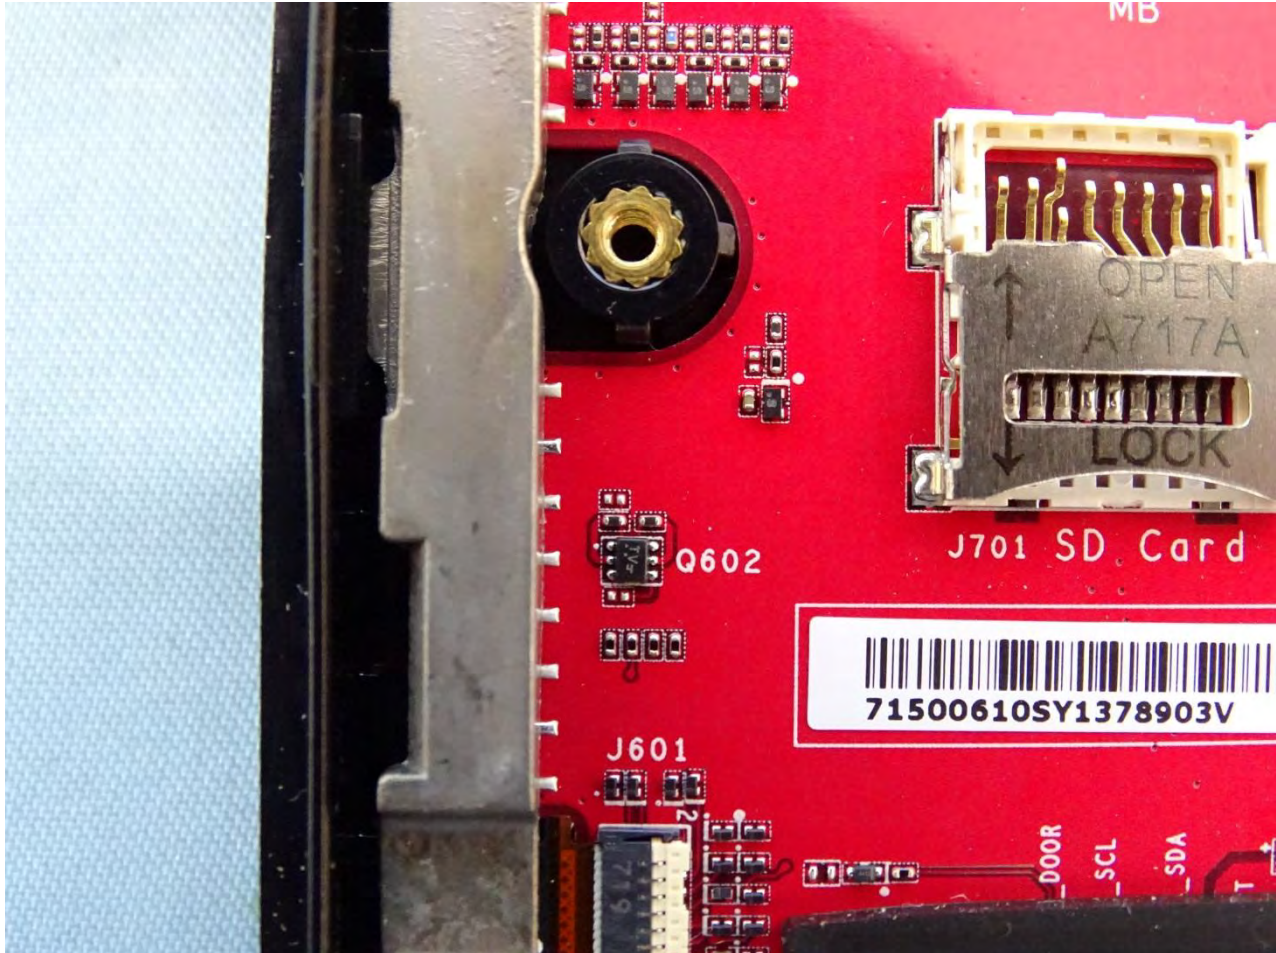

Brand Name: Zebra / Model Name: MC330K

Brand Name: Zebra / Model Name: MC330K

Brand Name: Zebra / Model Name: MC330K

Brand Name: Zebra / Model Name: MC330K

Brand Name: Zebra / Model Name: MC330K

WLAN Main & Bluetooth Antenna for SKU 4

Brand Name: Zebra / Model Name: MC330K

Brand Name: Zebra / Model Name: MC330K

WLAN Aux. Antenna for SKU 4

Brand Name: Zebra / Model Name: MC330K

Brand Name: Zebra / Model Name: MC330K

NFC Antenna for SKU 4

Brand Name: Zebra / Model Name: MC330K

WLAN Main & Bluetooth Antenna for SKU 5

Brand Name: Zebra / Model Name: MC330K

Brand Name: Zebra / Model Name: MC330K

WLAN Aux. Antenna for SKU 5

Brand Name: Zebra / Model Name: MC330K