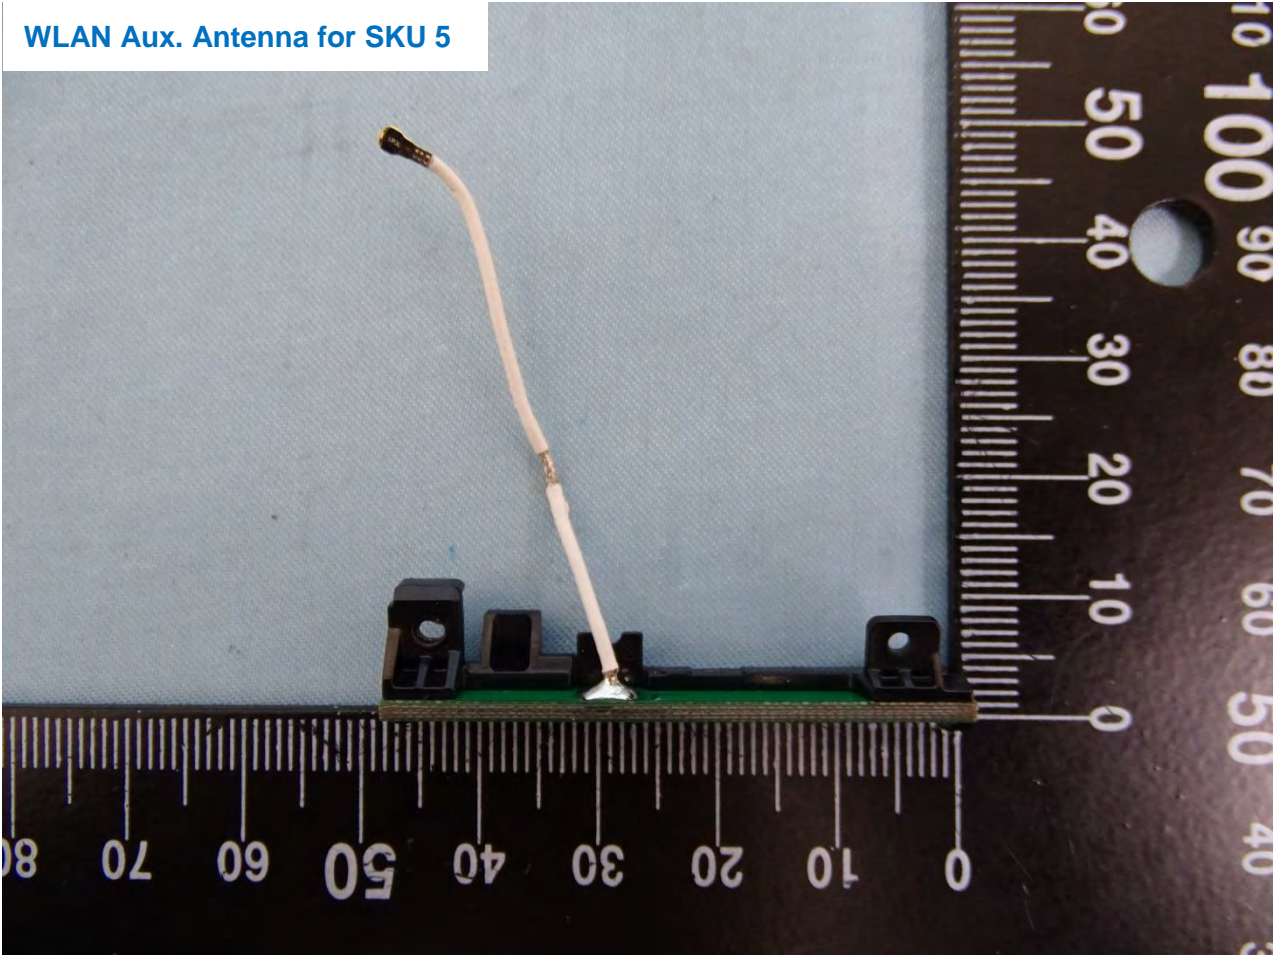

Brand Name: Zebra / Model Name: MC330K

WLAN Main & Bluetooth Antenna for SKU 5

Brand Name: Zebra / Model Name: MC330K

Brand Name: Zebra / Model Name: MC330K

WLAN Aux. Antenna for SKU 5

Brand Name: Zebra / Model Name: MC330K