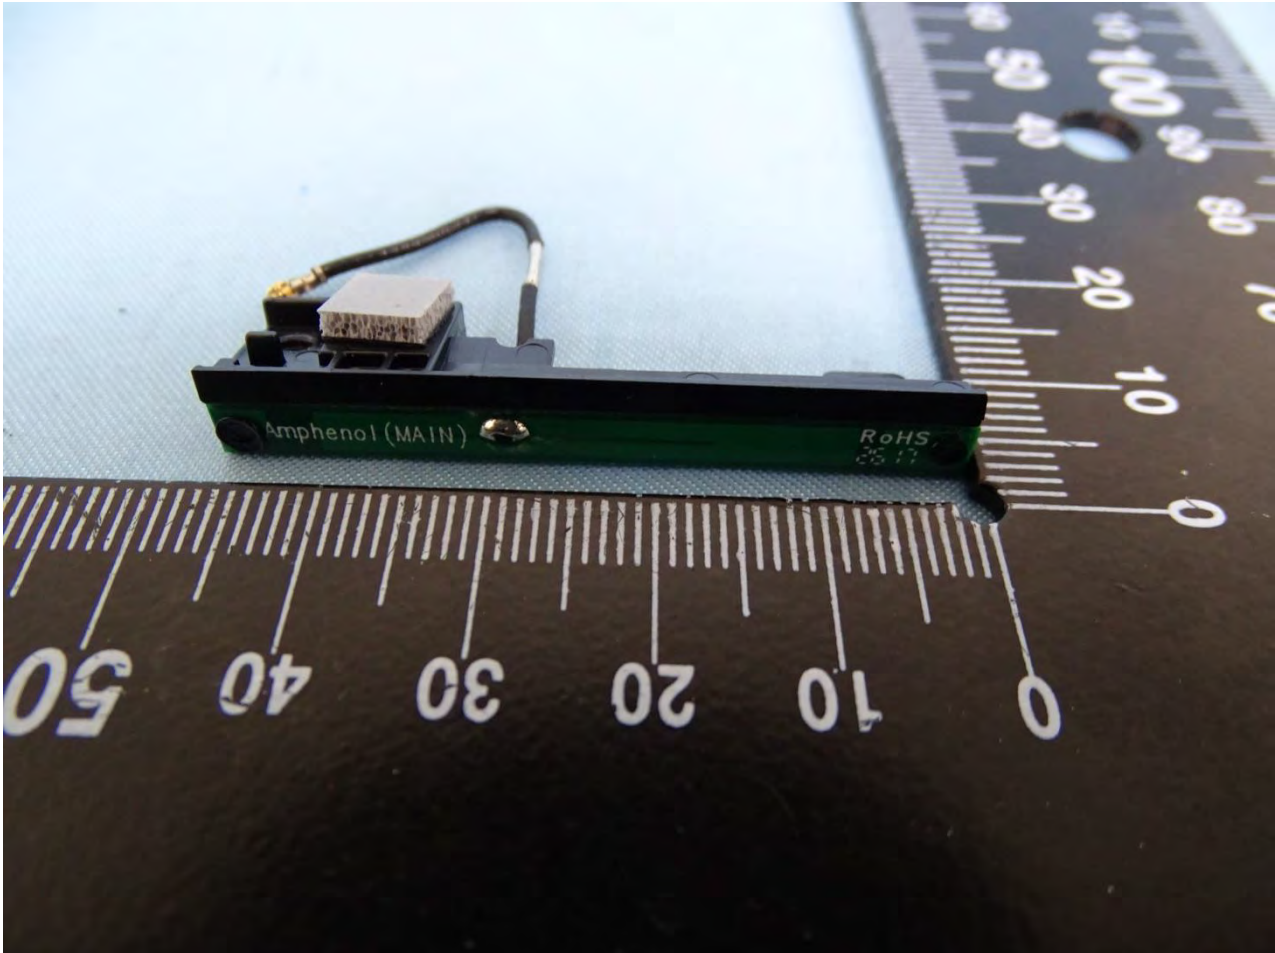

Brand Name: Zebra / Model Name: MC330K

Brand Name: Zebra / Model Name: MC330K

Brand Name: Zebra / Model Name: MC330K

Brand Name: Zebra / Model Name: MC330K

Brand Name: Zebra / Model Name: MC330K

WLAN Main & Bluetooth Antenna for SKU 4

Brand Name: Zebra / Model Name: MC330K

Brand Name: Zebra / Model Name: MC330K

WLAN Aux. Antenna for SKU 4

Brand Name: Zebra / Model Name: MC330K

Brand Name: Zebra / Model Name: MC330K

NFC Antenna for SKU 4