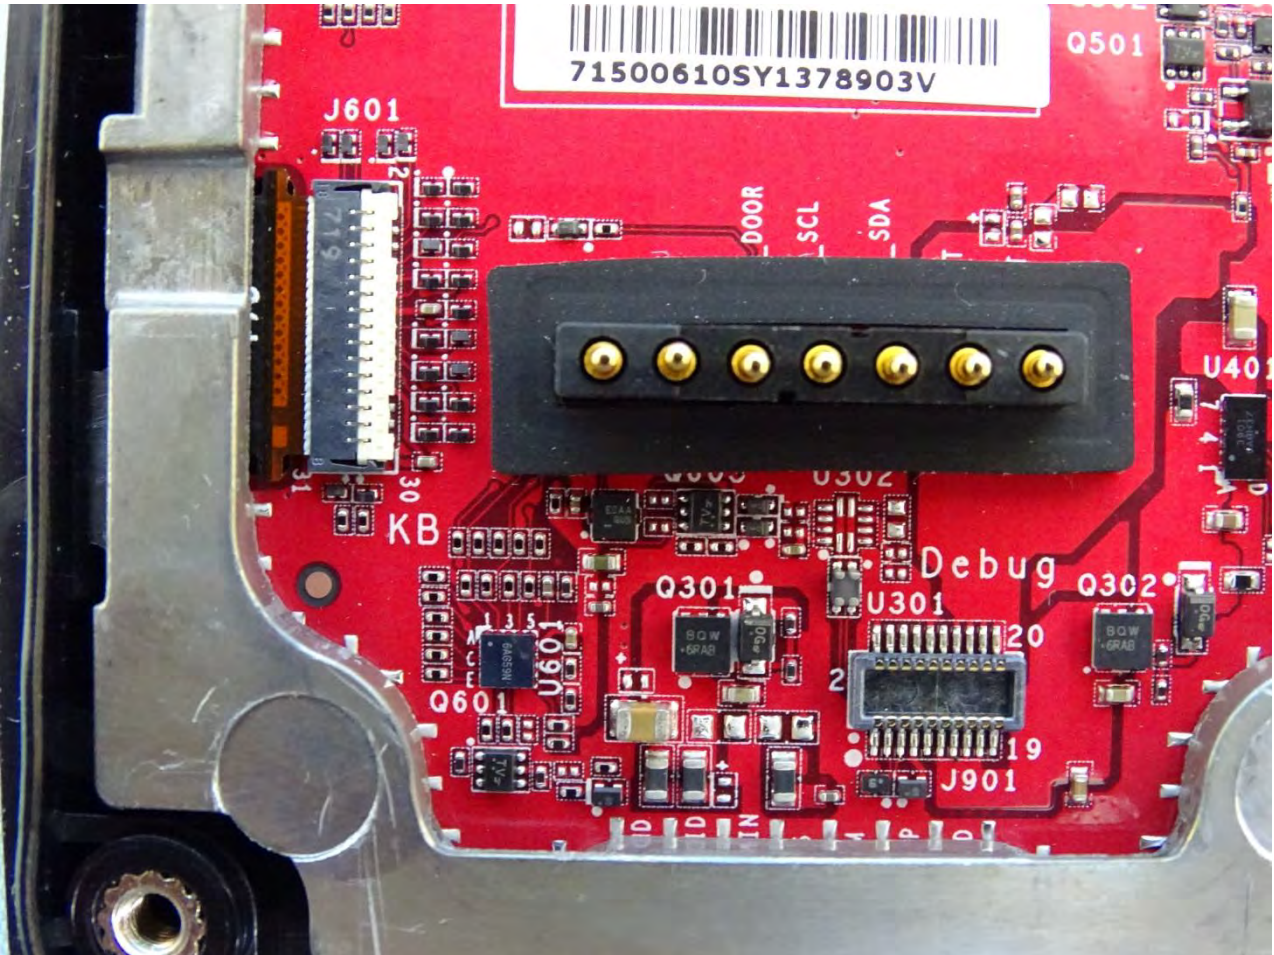

Brand Name: Zebra / Model Name: MC330K

Brand Name: Zebra / Model Name: MC330K

Brand Name: Zebra / Model Name: MC330K

Brand Name: Zebra / Model Name: MC330K

Brand Name: Zebra / Model Name: MC330K

WLAN Main & Bluetooth Antenna for SKU 4

Brand Name: Zebra / Model Name: MC330K

Brand Name: Zebra / Model Name: MC330K

WLAN Aux. Antenna for SKU 4

Brand Name: Zebra / Model Name: MC330K

Brand Name: Zebra / Model Name: MC330K

NFC Antenna for SKU 4

Brand Name: Zebra / Model Name: MC330K

WLAN Main & Bluetooth Antenna for SKU 5

Brand Name: Zebra / Model Name: MC330K

Brand Name: Zebra / Model Name: MC330K

WLAN Aux. Antenna for SKU 5

Brand Name: Zebra / Model Name: MC330K