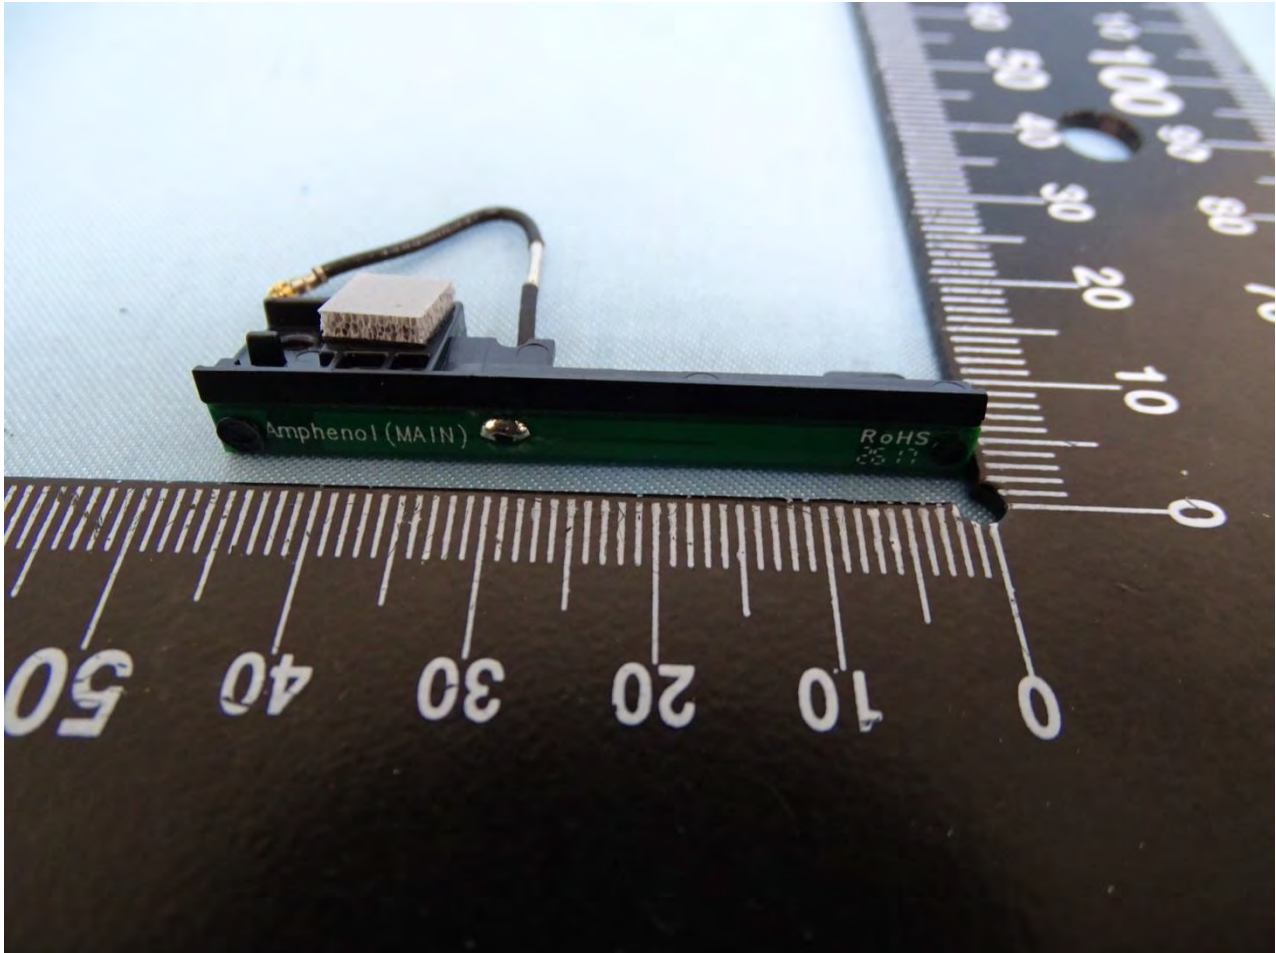

Brand Name: Zebra / Model Name: MC330K