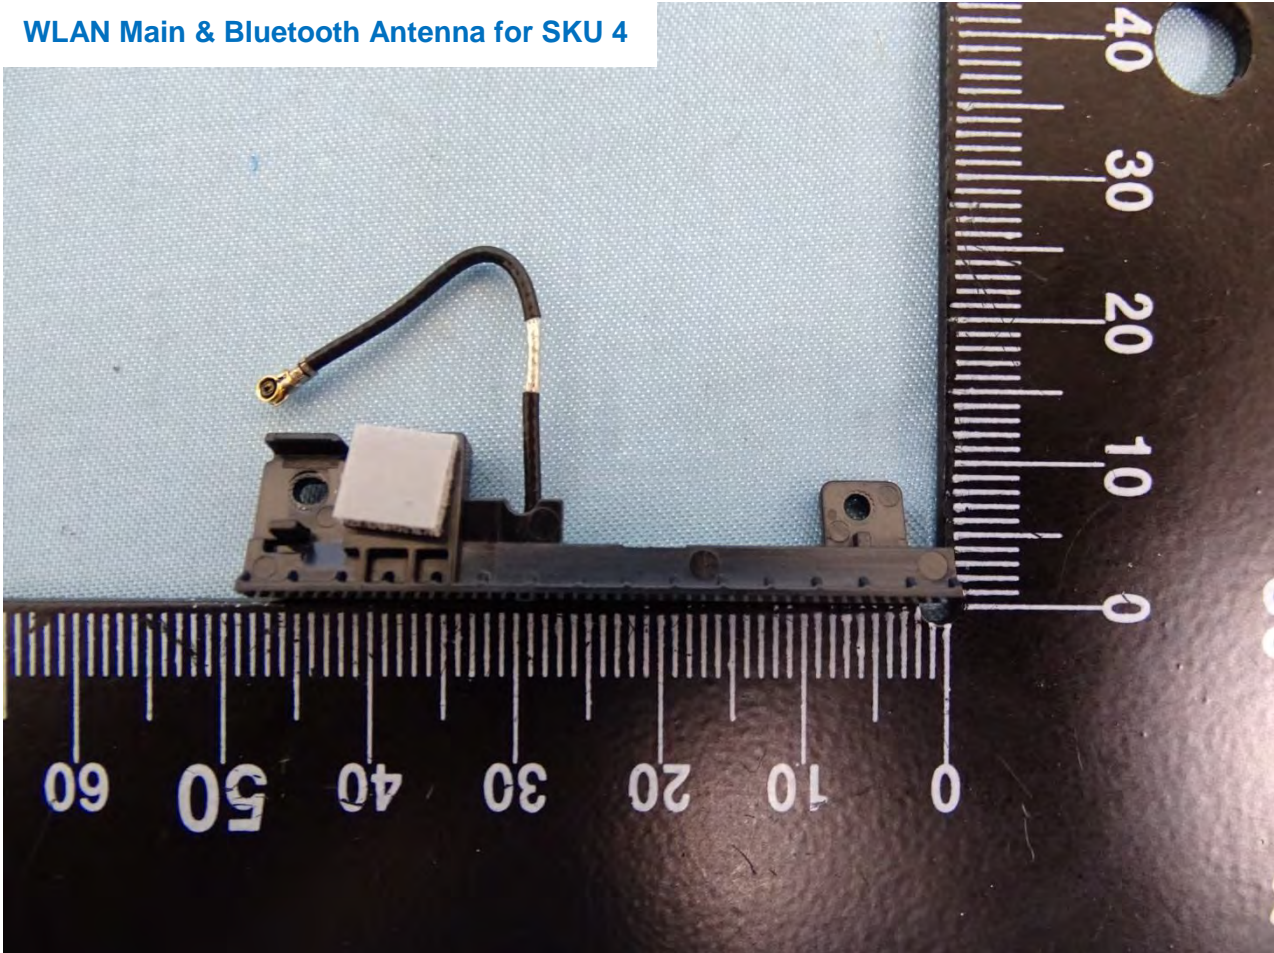

Brand Name: Zebra / Model Name: MC330K

Brand Name: Zebra / Model Name: MC330K

Brand Name: Zebra / Model Name: MC330K

Brand Name: Zebra / Model Name: MC330K

Brand Name: Zebra / Model Name: MC330K

WLAN Main & Bluetooth Antenna for SKU 4

Brand Name: Zebra / Model Name: MC330K

Brand Name: Zebra / Model Name: MC330K

WLAN Aux. Antenna for SKU 4

Brand Name: Zebra / Model Name: MC330K

Brand Name: Zebra / Model Name: MC330K

NFC Antenna for SKU 4