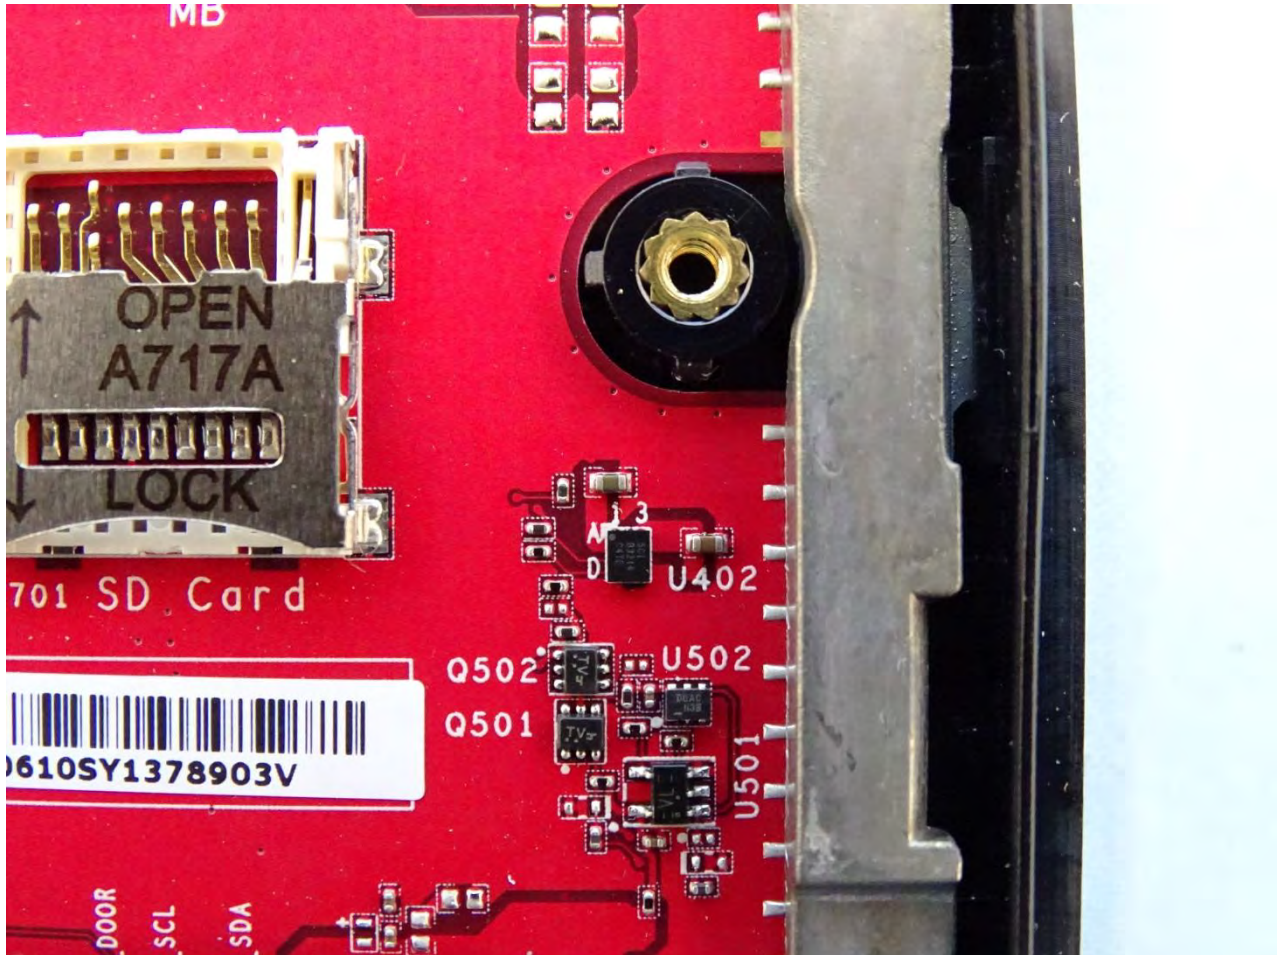

Brand Name: Zebra / Model Name: MC330K

Brand Name: Zebra / Model Name: MC330K

Brand Name: Zebra / Model Name: MC330K

Brand Name: Zebra / Model Name: MC330K

Brand Name: Zebra / Model Name: MC330K

WLAN Main & Bluetooth Antenna for SKU 4

Brand Name: Zebra / Model Name: MC330K

Brand Name: Zebra / Model Name: MC330K

WLAN Aux. Antenna for SKU 4

Brand Name: Zebra / Model Name: MC330K

Brand Name: Zebra / Model Name: MC330K

NFC Antenna for SKU 4

Brand Name: Zebra / Model Name: MC330K

WLAN Main & Bluetooth Antenna for SKU 5

Brand Name: Zebra / Model Name: MC330K

Brand Name: Zebra / Model Name: MC330K

WLAN Aux. Antenna for SKU 5

Brand Name: Zebra / Model Name: MC330K