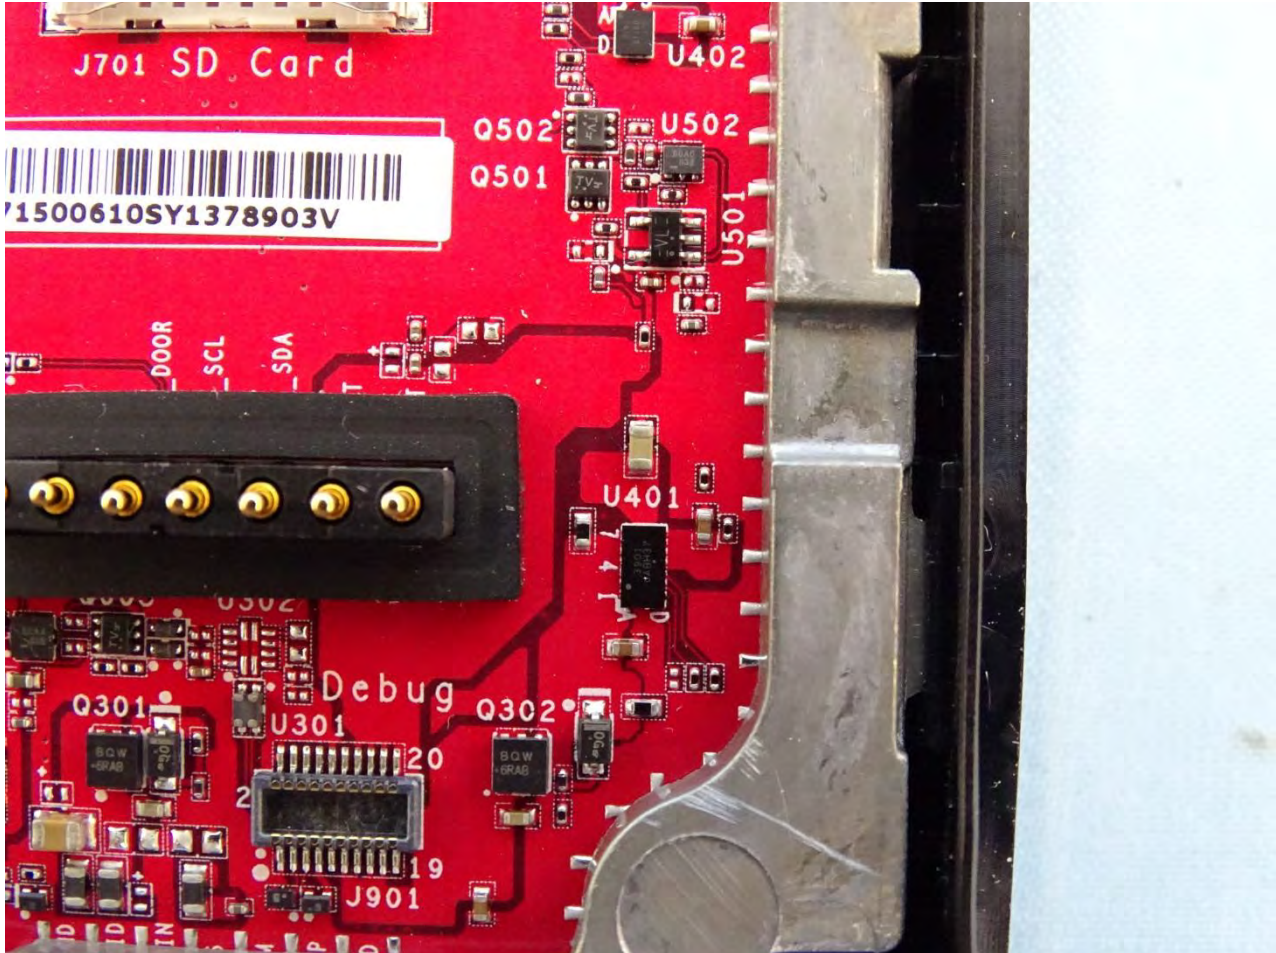

Brand Name: Zebra / Model Name: MC330K

Brand Name: Zebra / Model Name: MC330K

Brand Name: Zebra / Model Name: MC330K

Brand Name: Zebra / Model Name: MC330K

Brand Name: Zebra / Model Name: MC330K

WLAN Main & Bluetooth Antenna for SKU 4

Brand Name: Zebra / Model Name: MC330K

Brand Name: Zebra / Model Name: MC330K

WLAN Aux. Antenna for SKU 4

Brand Name: Zebra / Model Name: MC330K

Brand Name: Zebra / Model Name: MC330K

NFC Antenna for SKU 4

Brand Name: Zebra / Model Name: MC330K

WLAN Main & Bluetooth Antenna for SKU 5

Brand Name: Zebra / Model Name: MC330K

Brand Name: Zebra / Model Name: MC330K

WLAN Aux. Antenna for SKU 5

Brand Name: Zebra / Model Name: MC330K