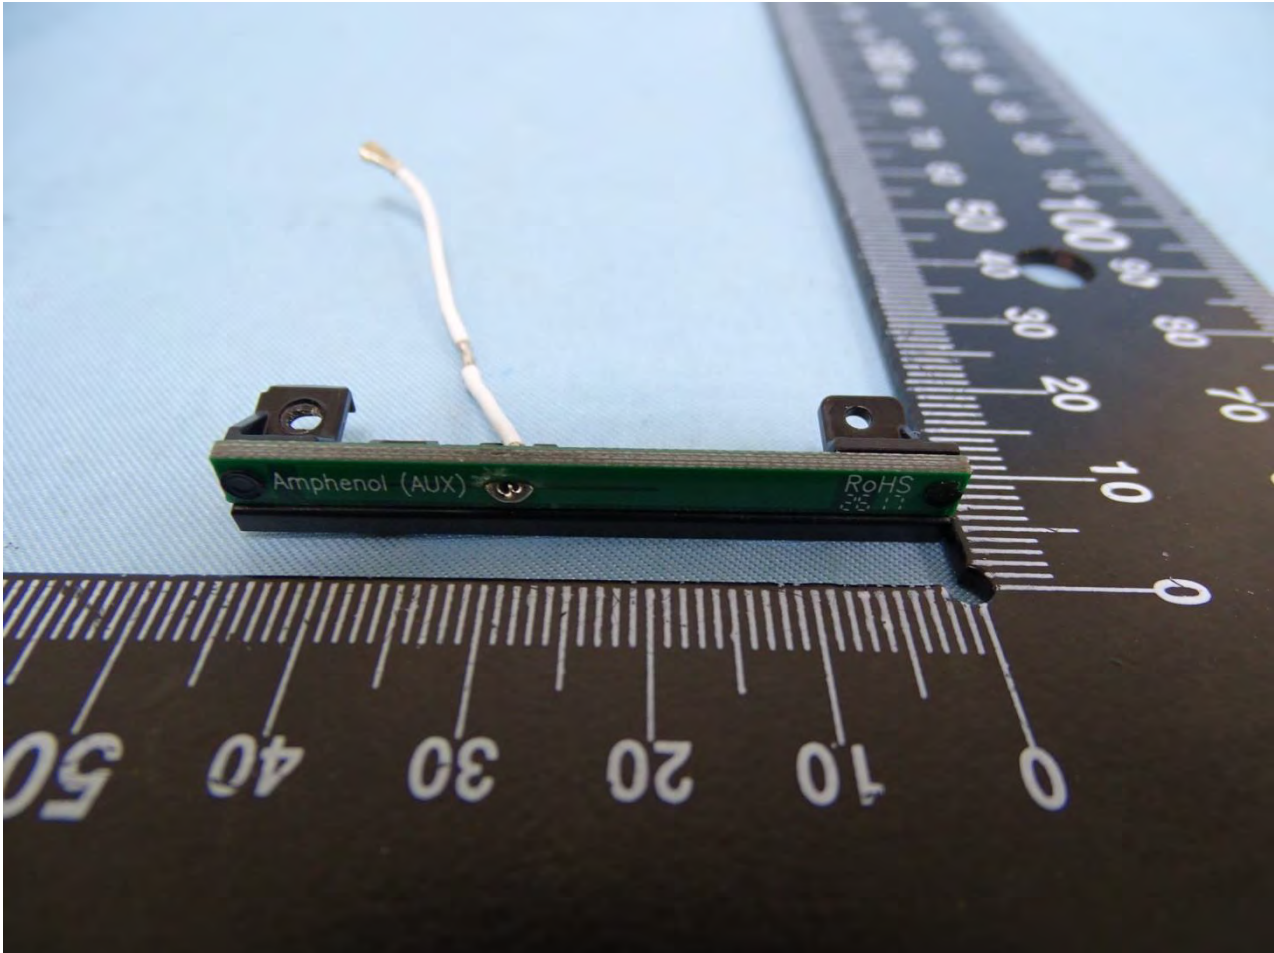

Brand Name: Zebra / Model Name: MC330K

Brand Name: Zebra / Model Name: MC330K

Brand Name: Zebra / Model Name: MC330K

Brand Name: Zebra / Model Name: MC330K

Brand Name: Zebra / Model Name: MC330K

WLAN Main & Bluetooth Antenna for SKU 4

Brand Name: Zebra / Model Name: MC330K

Brand Name: Zebra / Model Name: MC330K

WLAN Aux. Antenna for SKU 4

Brand Name: Zebra / Model Name: MC330K

Brand Name: Zebra / Model Name: MC330K

NFC Antenna for SKU 4