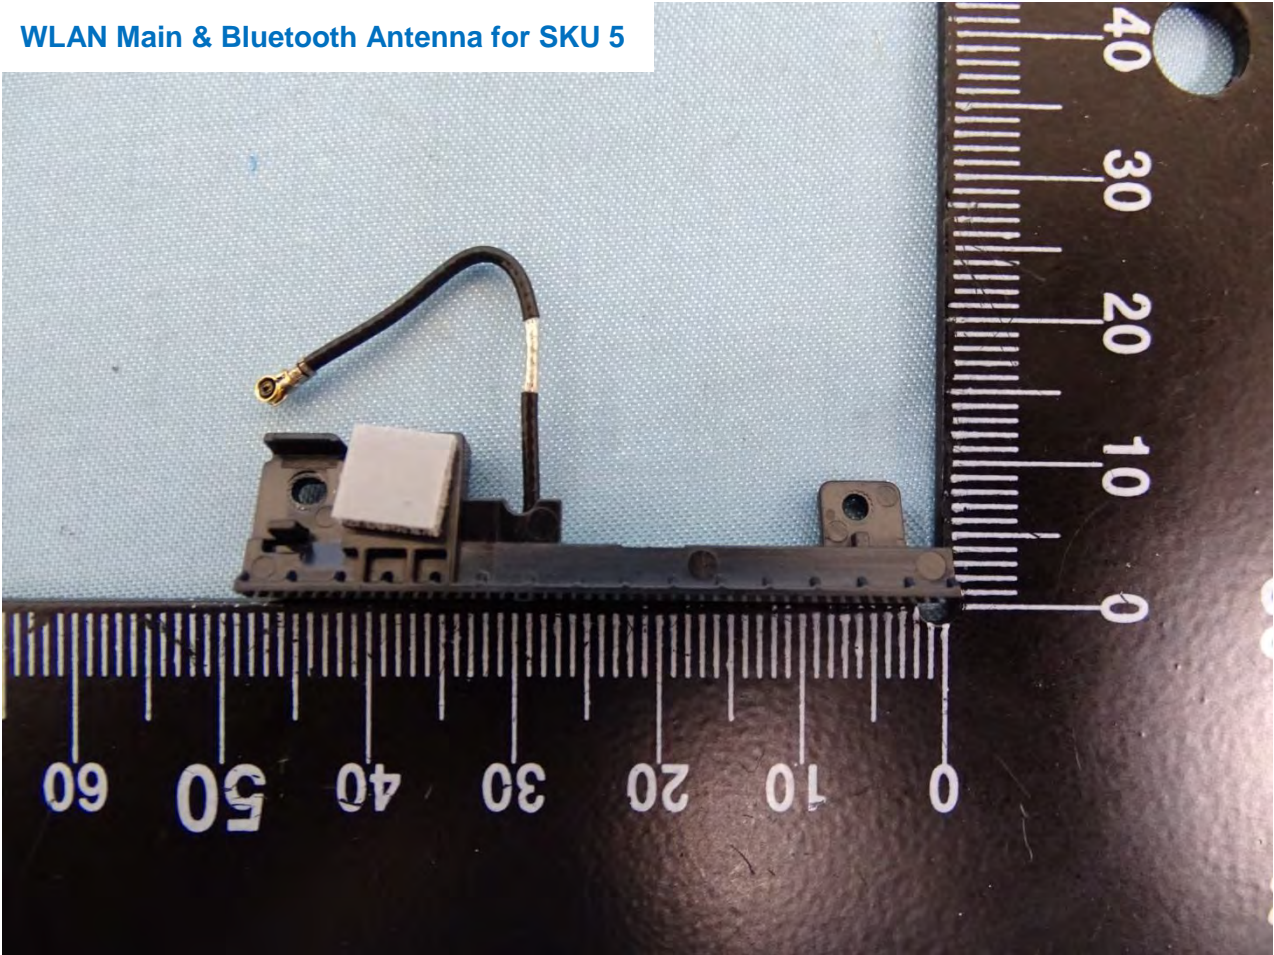

Brand Name: Zebra / Model Name: MC330K

WLAN Main & Bluetooth Antenna for SKU 5