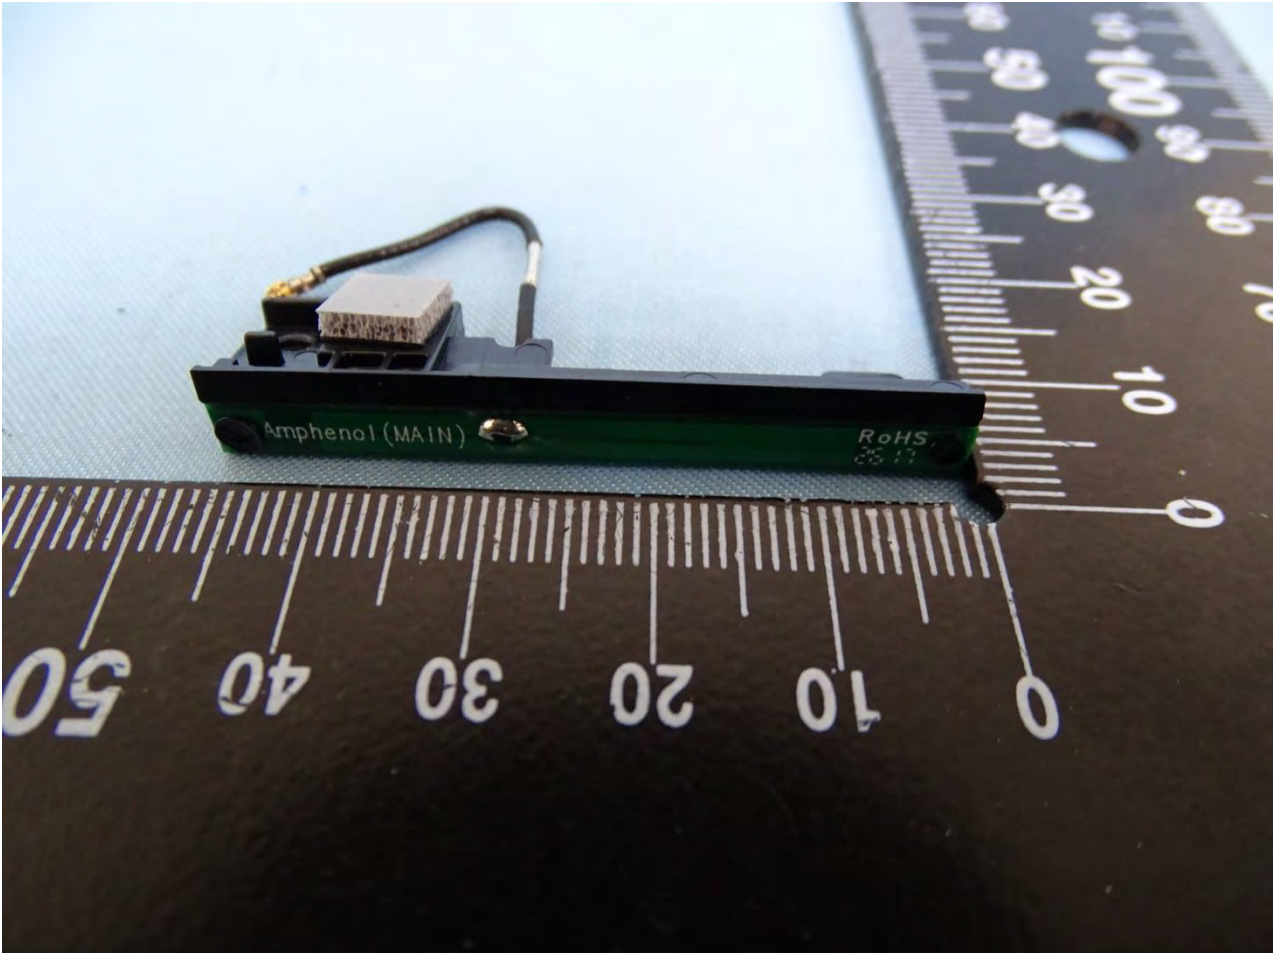

**Brand Name: Zebra / Model Name: MC330K**

**NFC Antenna for SKU 5**

Brand Name: Zebra / Model Name: MC330K

WLAN Main & Bluetooth Antenna for SKU 6

Brand Name: Zebra / Model Name: MC330K

Brand Name: Zebra / Model Name: MC330K