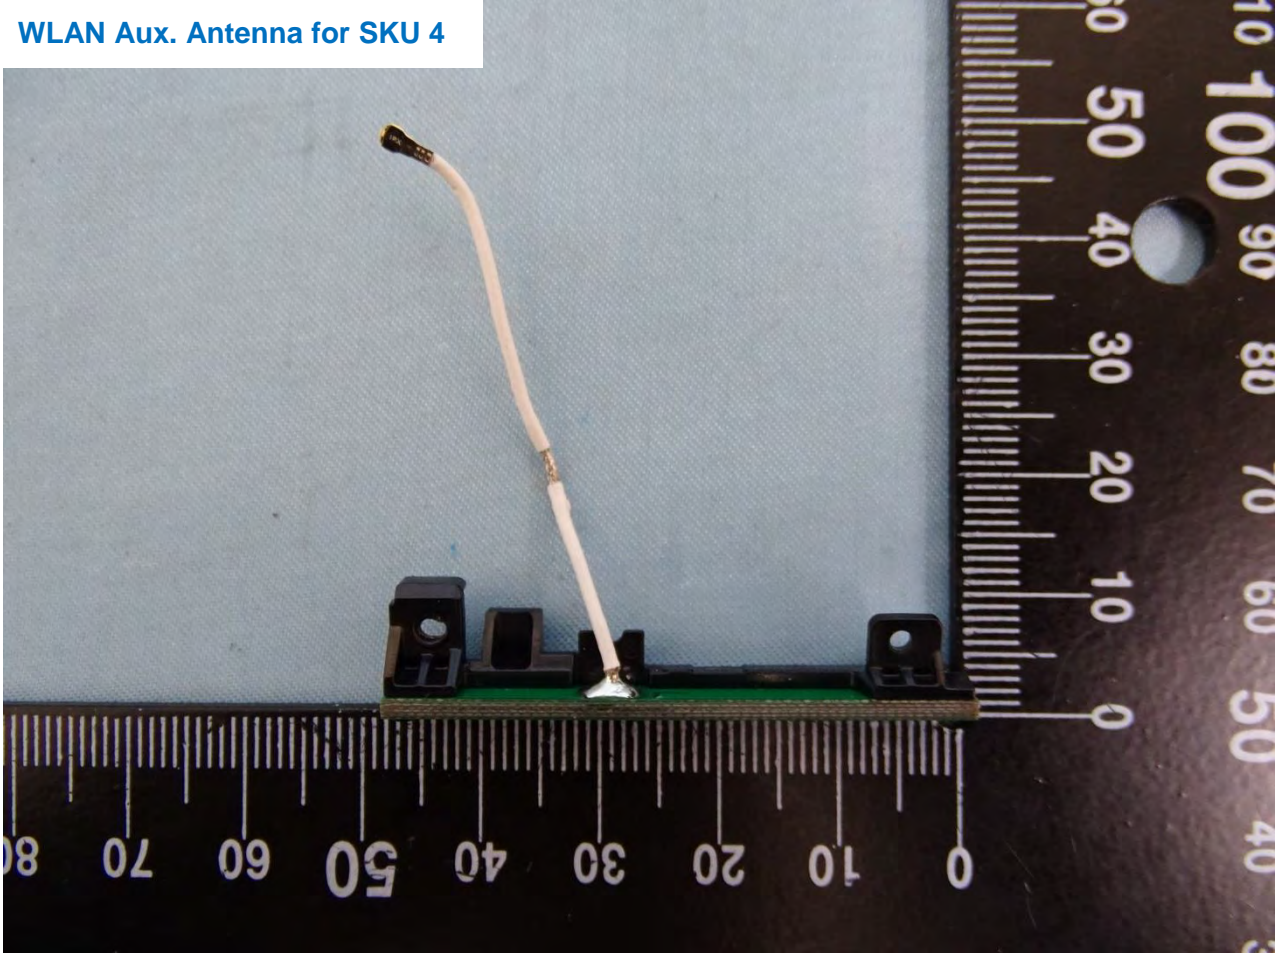

Brand Name: Zebra / Model Name: MC330K

Brand Name: Zebra / Model Name: MC330K

Brand Name: Zebra / Model Name: MC330K

Brand Name: Zebra / Model Name: MC330K

Brand Name: Zebra / Model Name: MC330K

WLAN Main & Bluetooth Antenna for SKU 4

Brand Name: Zebra / Model Name: MC330K

Brand Name: Zebra / Model Name: MC330K

WLAN Aux. Antenna for SKU 4

Brand Name: Zebra / Model Name: MC330K

Brand Name: Zebra / Model Name: MC330K

NFC Antenna for SKU 4