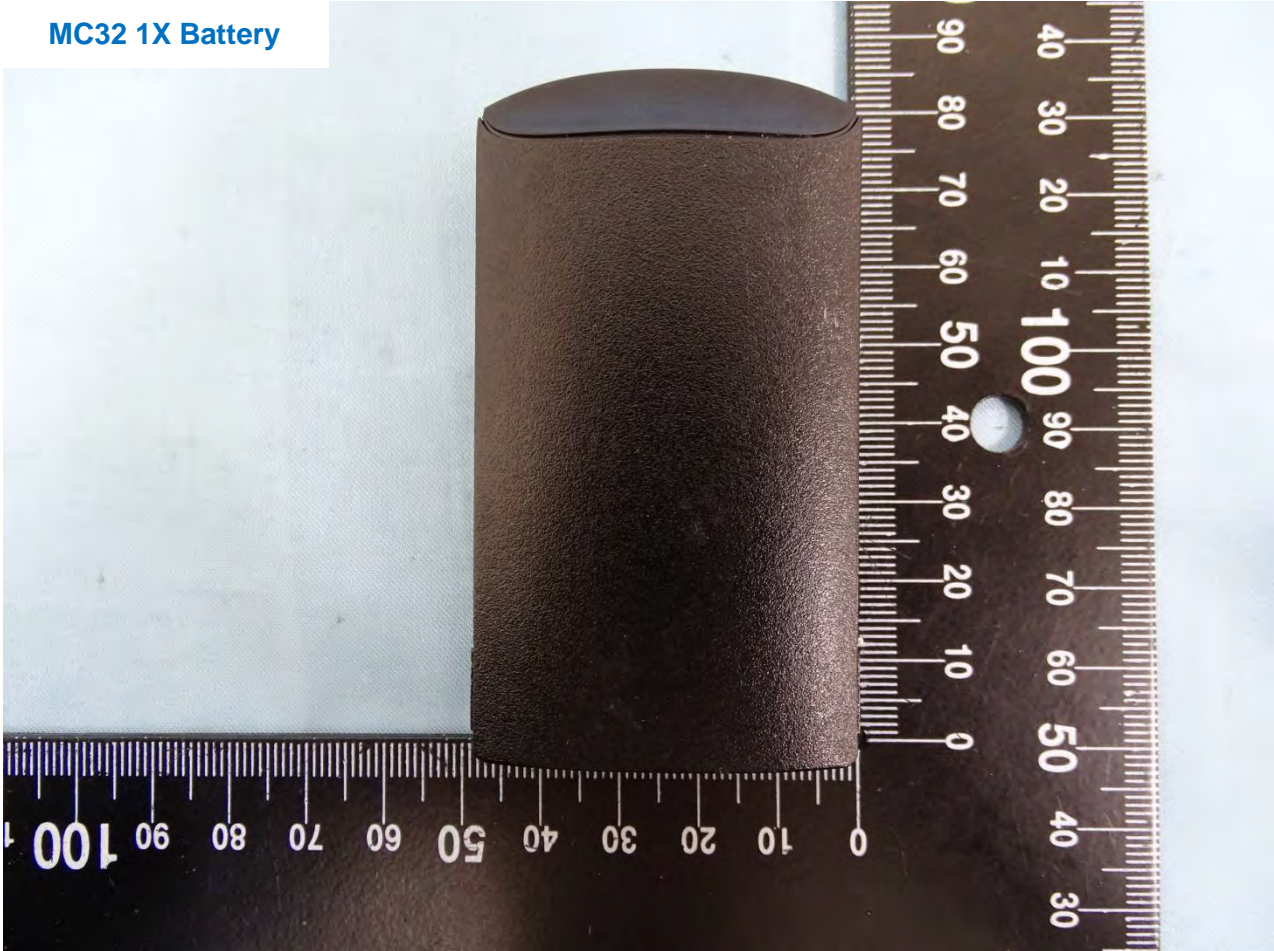

Brand Name: Zebra / Model Name: MC330K

MC32 1X Battery