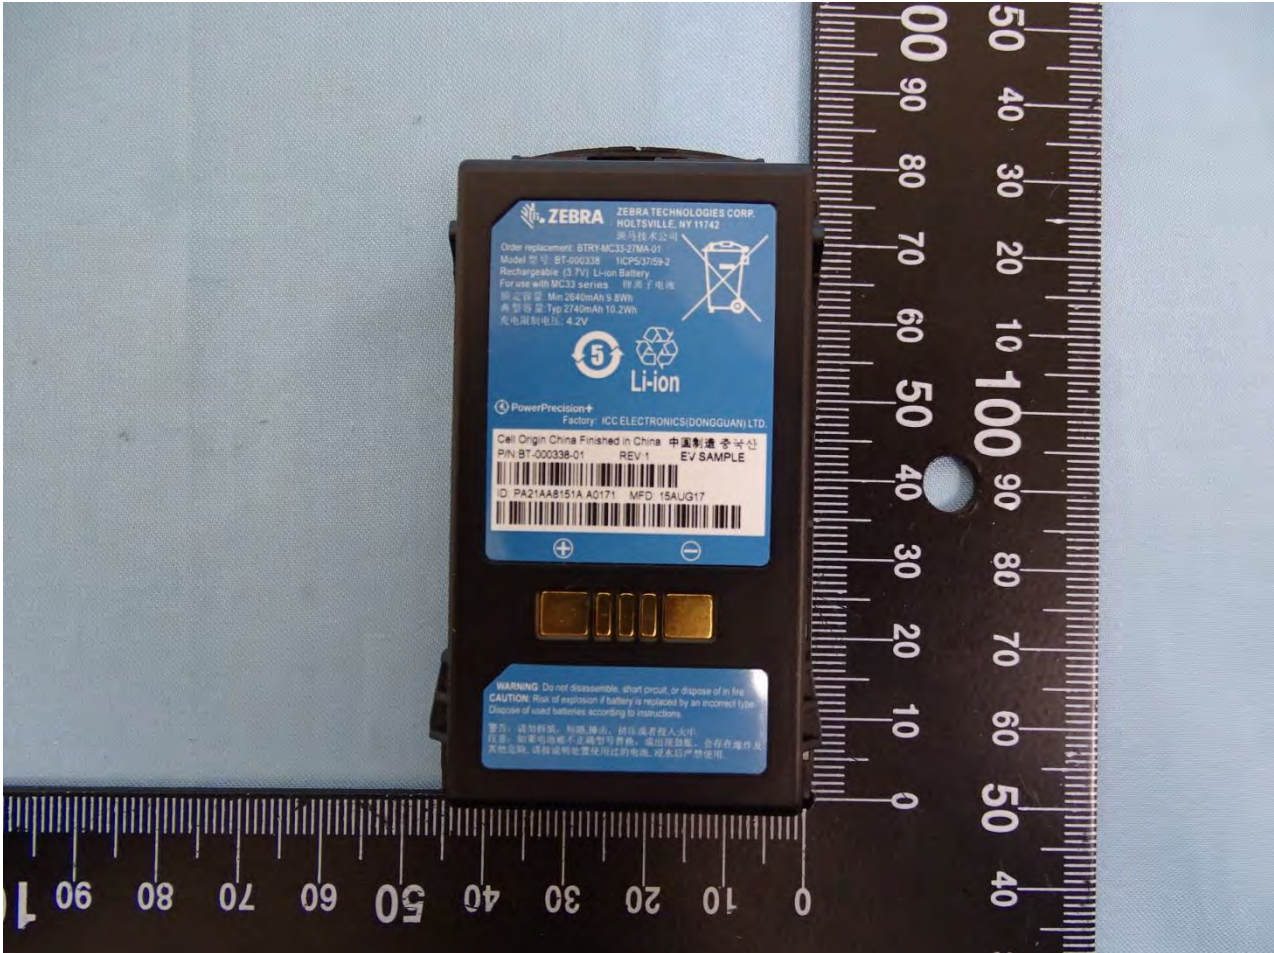

MC32 2X Battery

Brand Name: Zebra / Model Name: MC330K

Brand Name: Zebra / Model Name: MC330K

Brand Name: Zebra / Model Name: MC330K

Sentry 1X Battery

Brand Name: Zebra / Model Name: MC330K

Brand Name: Zebra / Model Name: MC330K