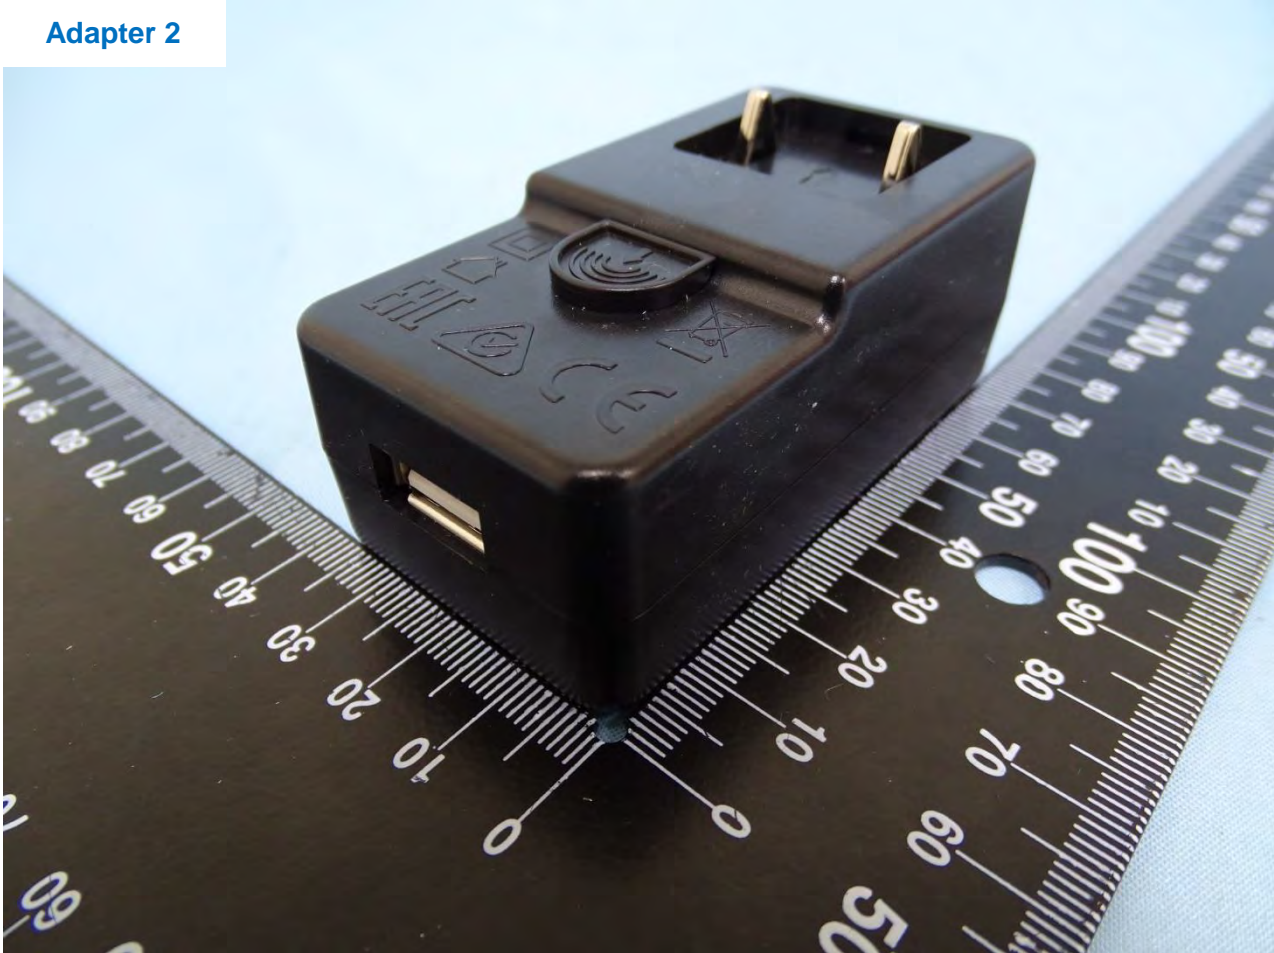

SKU 3

Brand Name: Zebra / Model Name: MC330K

Adapter 1

Brand Name: Zebra / Model Name: MC330K

Brand Name: Zebra / Model Name: MC330K

Brand Name: Zebra / Model Name: MC330K

Adapter 2

Brand Name: Zebra / Model Name: MC330K