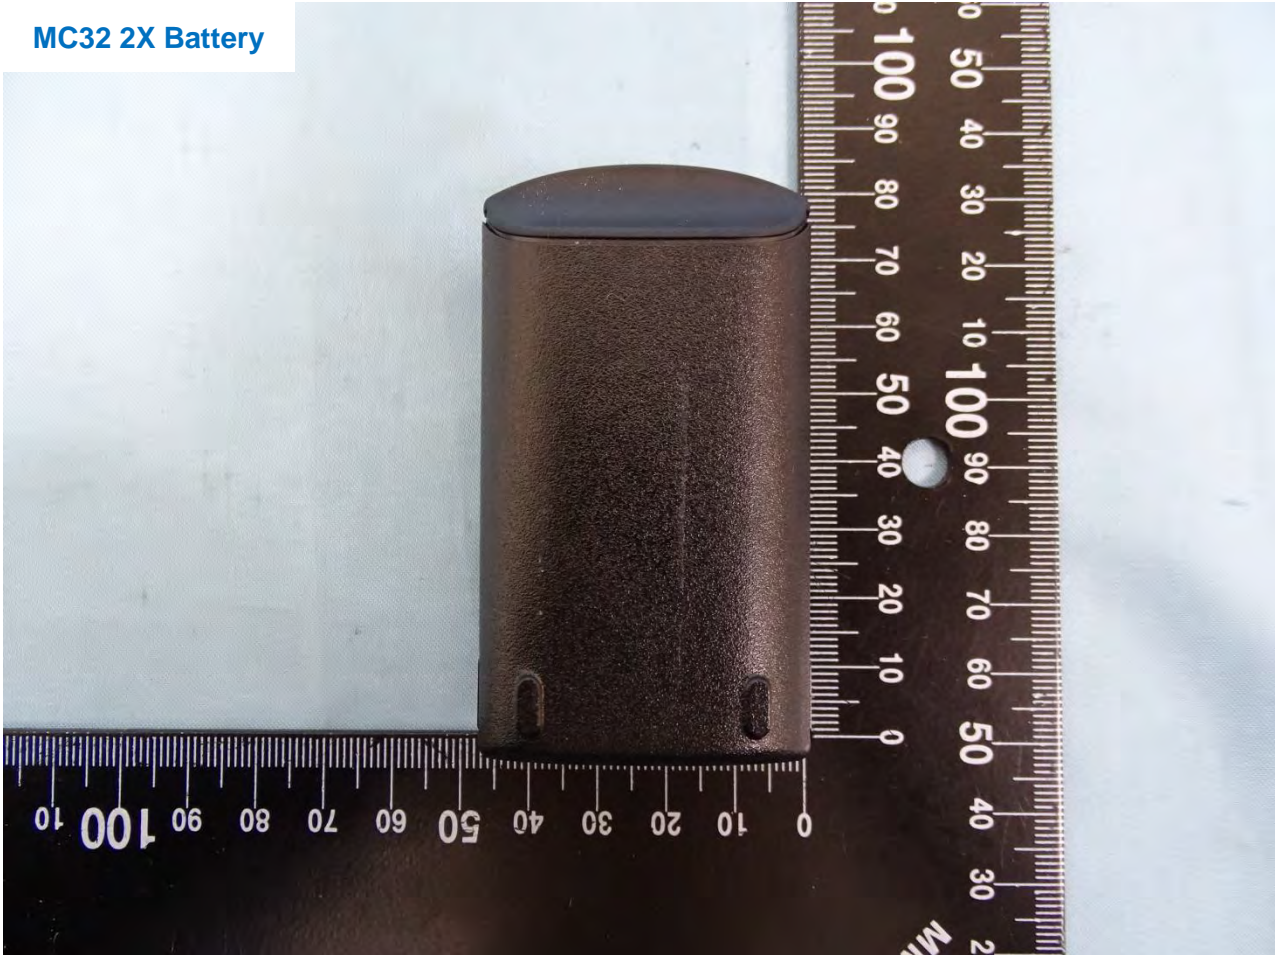

Brand Name: Zebra / Model Name: MC330K

MC32 2X Battery