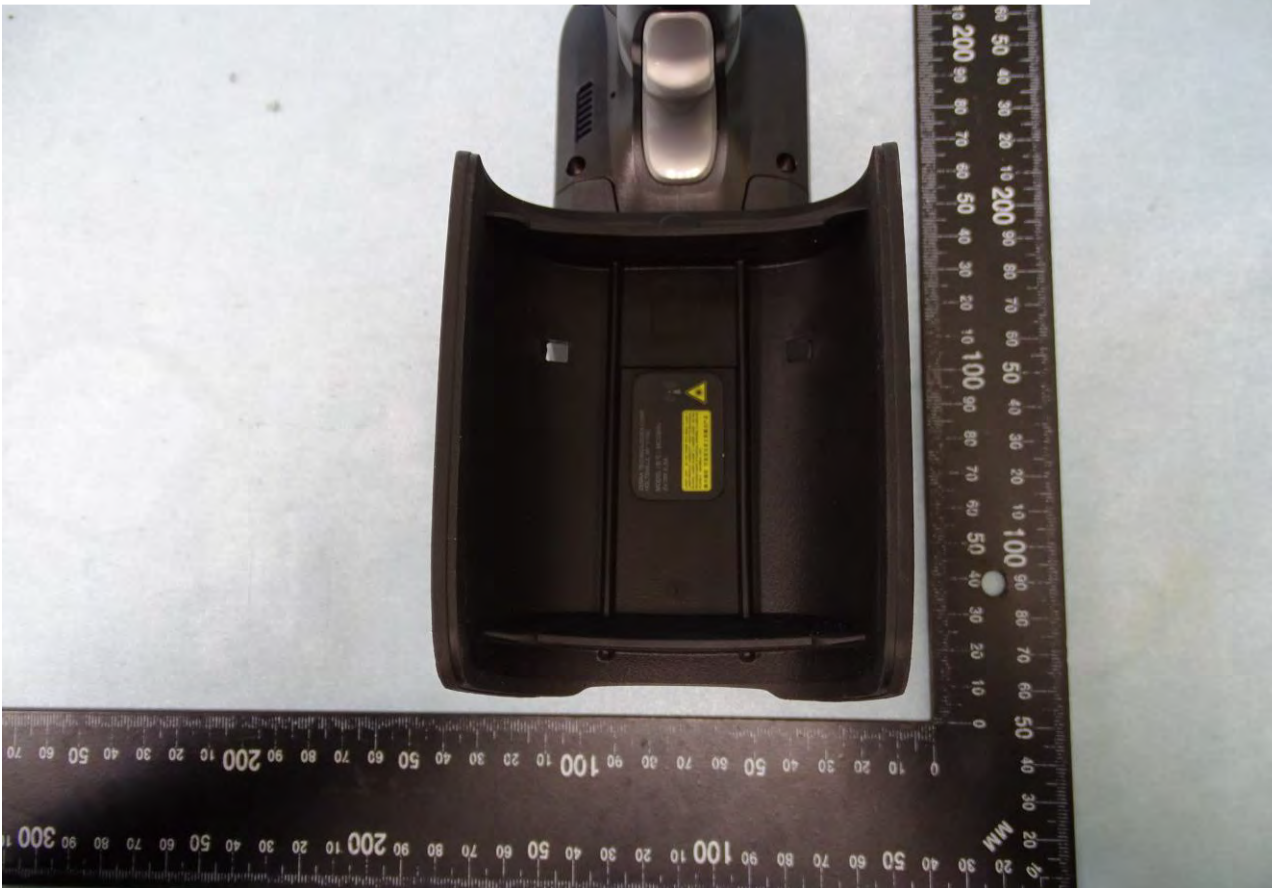

Brand Name: Zebra / Model Name: MC3300U

RFID Long range Antenna for SKU 2, SKU 8, SKU 14, SKU 3, SKU 9, and SKU 15