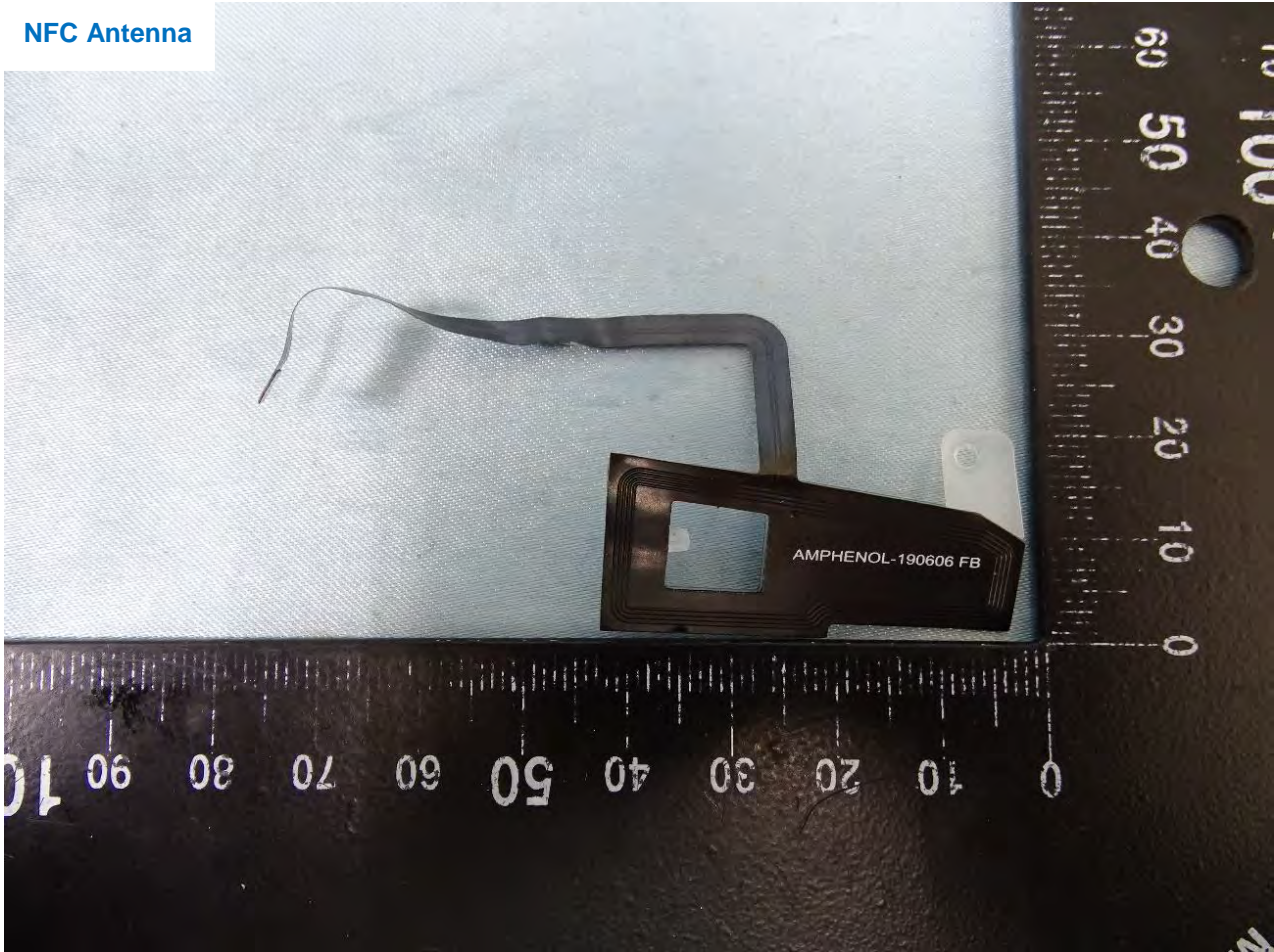

Brand Name: Zebra / Model Name: MC3300U

NFC Antenna