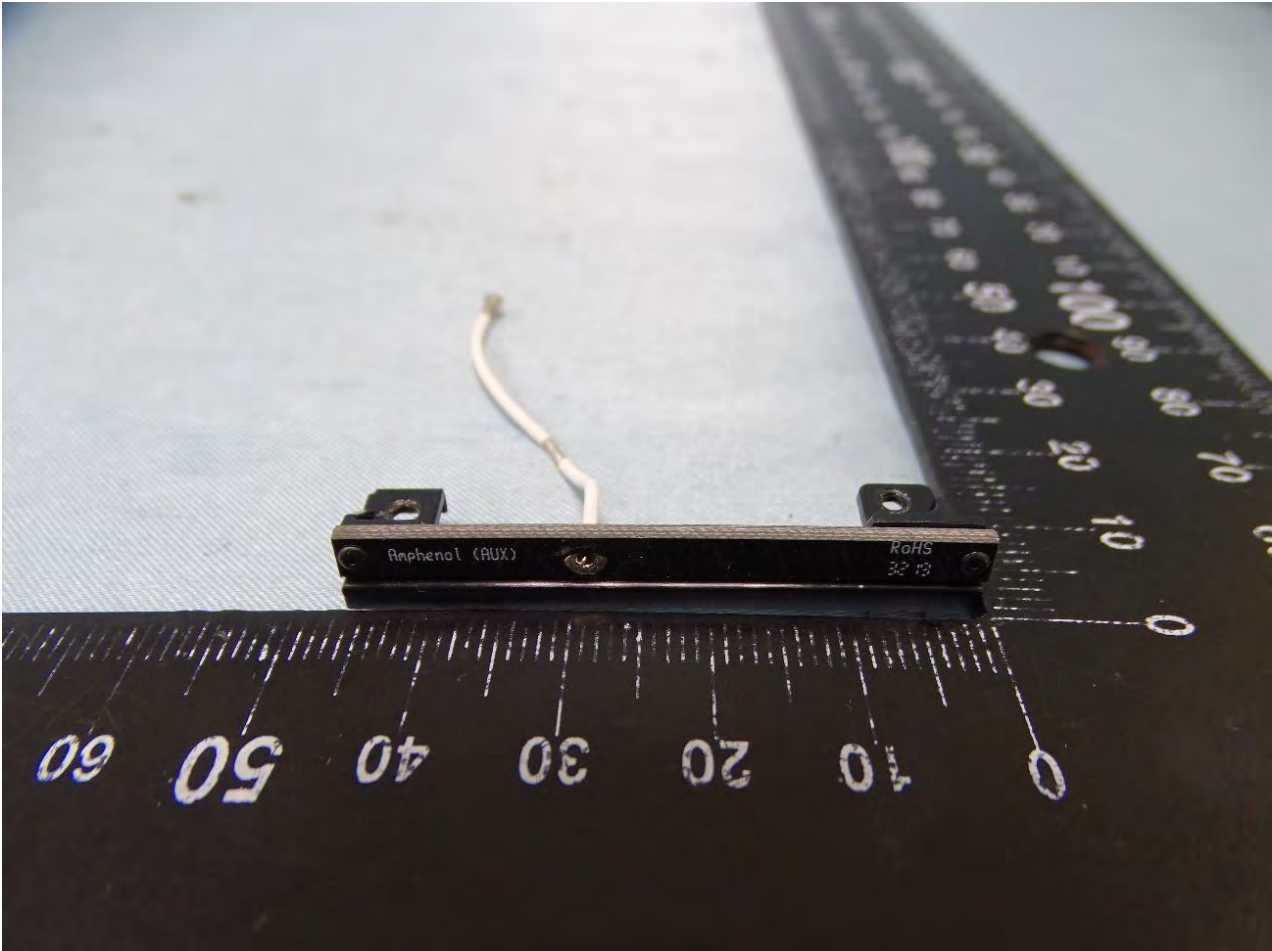

Brand Name: Zebra / Model Name: MC3300U