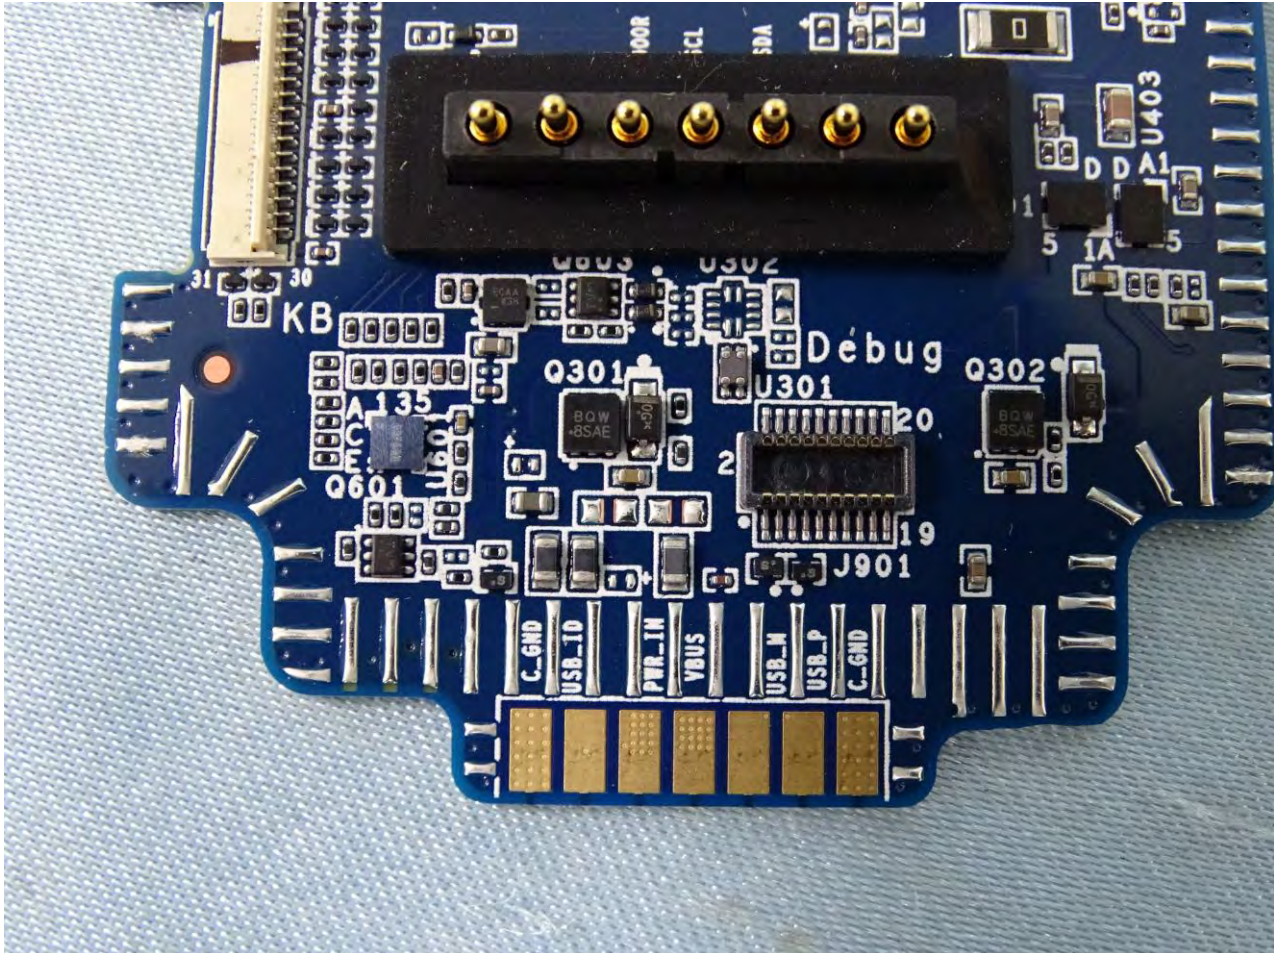

Brand Name: Zebra / Model Name: MC3300U

Brand Name: Zebra / Model Name: MC3300U

Brand Name: Zebra / Model Name: MC3300U

Brand Name: Zebra / Model Name: MC3300U

Brand Name: Zebra / Model Name: MC3300U

Brand Name: Zebra / Model Name: MC3300U

SKU 2, SKU 8, and SKU 14

Brand Name: Zebra / Model Name: MC3300U

Brand Name: Zebra / Model Name: MC3300U

Brand Name: Zebra / Model Name: MC3300U

Brand Name: Zebra / Model Name: MC3300U

Brand Name: Zebra / Model Name: MC3300U

SKU 3, SKU 9, and SKU 15

Brand Name: Zebra / Model Name: MC3300U

Brand Name: Zebra / Model Name: MC3300U

Brand Name: Zebra / Model Name: MC3300U

Brand Name: Zebra / Model Name: MC3300U

Brand Name: Zebra / Model Name: MC3300U

Bluetooth and WLAN Main Antenna

Brand Name: Zebra / Model Name: MC3300U

Brand Name: Zebra / Model Name: MC3300U

Brand Name: Zebra / Model Name: MC3300U

WLAN Aux. Antenna

Brand Name: Zebra / Model Name: MC3300U