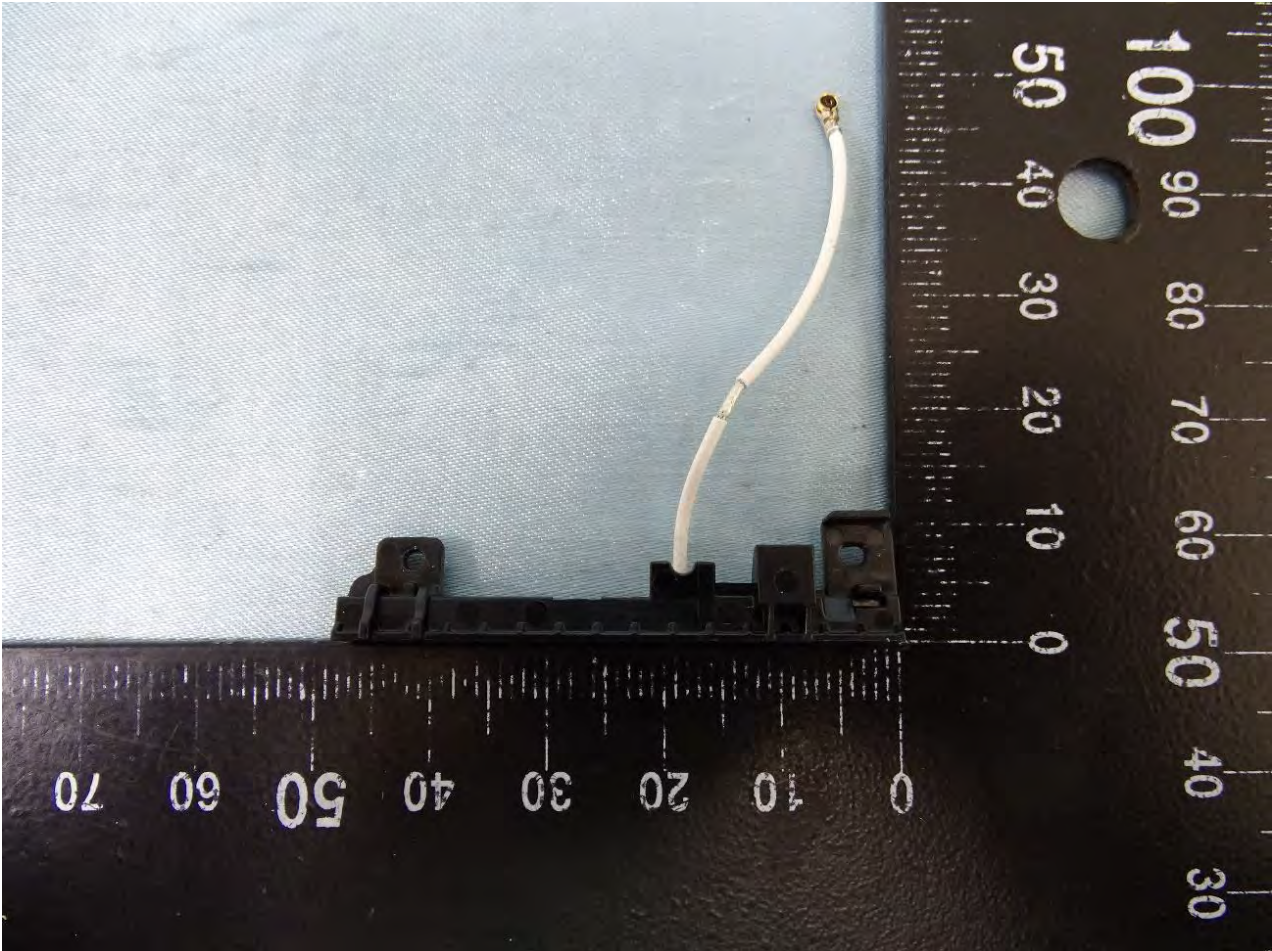

Bluetooth and WLAN Main Antenna

Brand Name: Zebra / Model Name: MC3300U

Brand Name: Zebra / Model Name: MC3300U

Brand Name: Zebra / Model Name: MC3300U

WLAN Aux. Antenna

Brand Name: Zebra / Model Name: MC3300U