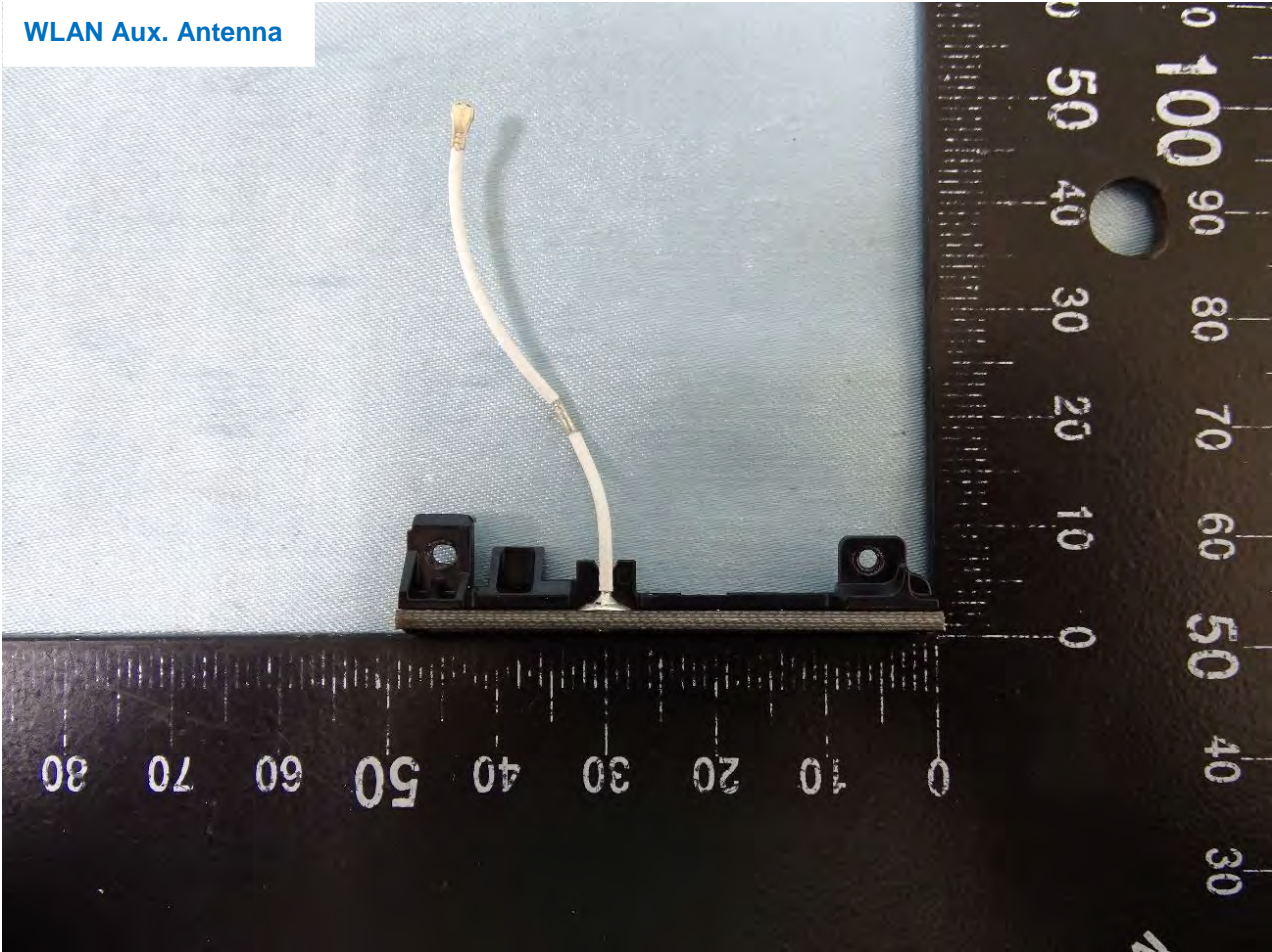

Bluetooth and WLAN Main Antenna

Brand Name: Zebra / Model Name: MC3300U

Brand Name: Zebra / Model Name: MC3300U

Brand Name: Zebra / Model Name: MC3300U

WLAN Aux. Antenna

Brand Name: Zebra / Model Name: MC3300U