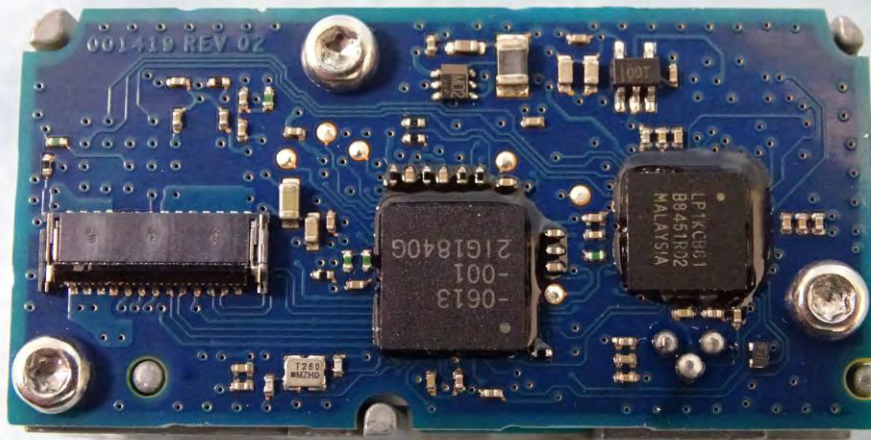

Brand Name: Zebra / Model Name: MC3300U

Brand Name: Zebra / Model Name: MC3300U

Brand Name: Zebra / Model Name: MC3300U

Brand Name: Zebra / Model Name: MC3300U

Brand Name: Zebra / Model Name: MC3300U

Brand Name: Zebra / Model Name: MC3300U

SKU 2, SKU 8, and SKU 14

Brand Name: Zebra / Model Name: MC3300U

Brand Name: Zebra / Model Name: MC3300U

Brand Name: Zebra / Model Name: MC3300U

Brand Name: Zebra / Model Name: MC3300U

Brand Name: Zebra / Model Name: MC3300U

SKU 3, SKU 9, and SKU 15

Brand Name: Zebra / Model Name: MC3300U

Brand Name: Zebra / Model Name: MC3300U

Brand Name: Zebra / Model Name: MC3300U

Brand Name: Zebra / Model Name: MC3300U

Brand Name: Zebra / Model Name: MC3300U

Bluetooth and WLAN Main Antenna

Brand Name: Zebra / Model Name: MC3300U

Brand Name: Zebra / Model Name: MC3300U

Brand Name: Zebra / Model Name: MC3300U

WLAN Aux. Antenna

Brand Name: Zebra / Model Name: MC3300U