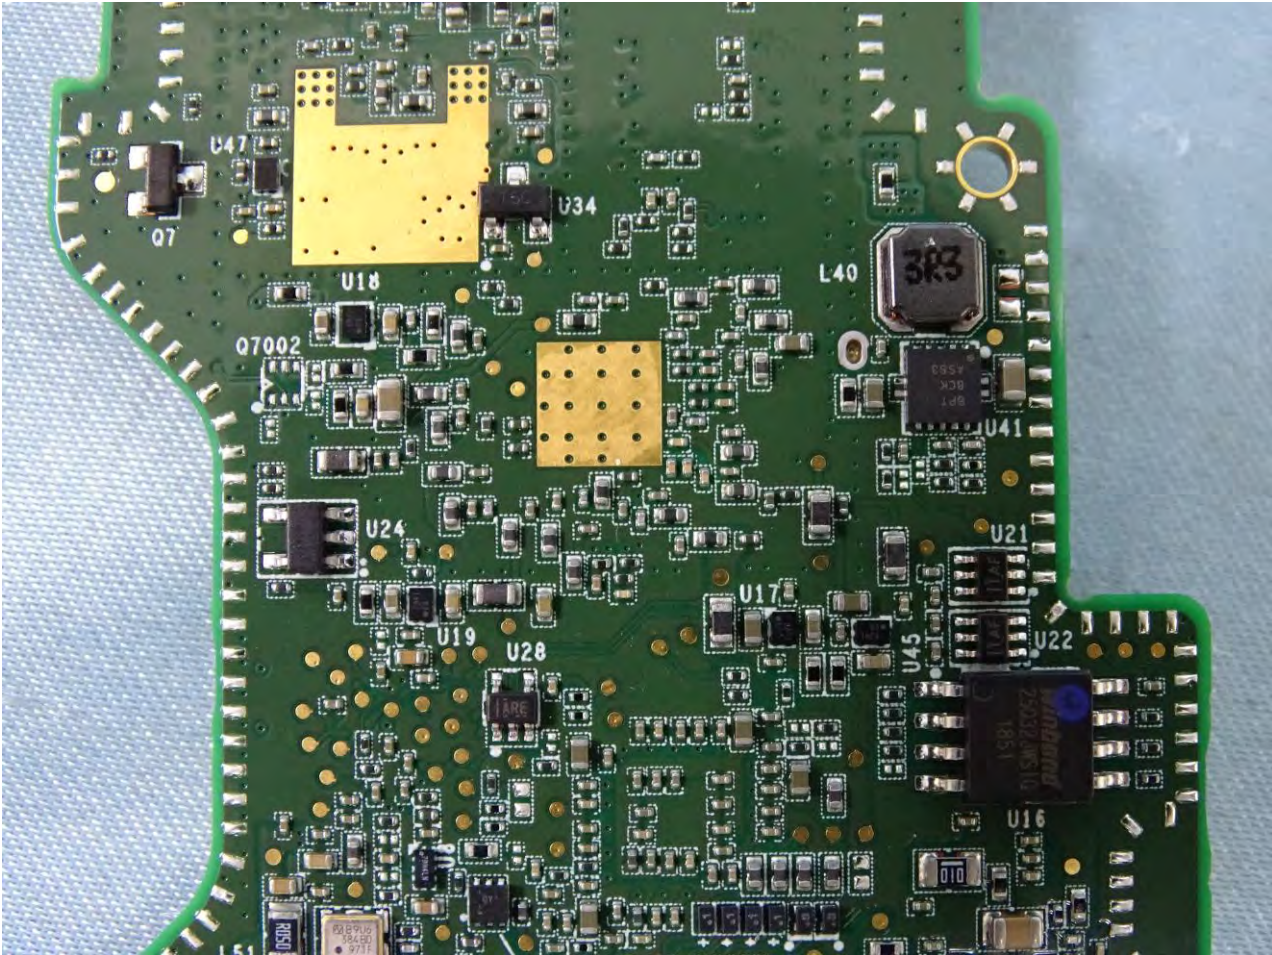

3. Internal Photograph of EUT

Brand Name: Zebra / Model Name: MC3300U

Brand Name: Zebra / Model Name: MC3300U

Brand Name: Zebra / Model Name: MC3300U

SKU 1, SKU 7, and SKU 13

Brand Name: Zebra / Model Name: MC3300U

Brand Name: Zebra / Model Name: MC3300U

Brand Name: Zebra / Model Name: MC3300U

Brand Name: Zebra / Model Name: MC3300U

Brand Name: Zebra / Model Name: MC3300U

Brand Name: Zebra / Model Name: MC3300U

Brand Name: Zebra / Model Name: MC3300U