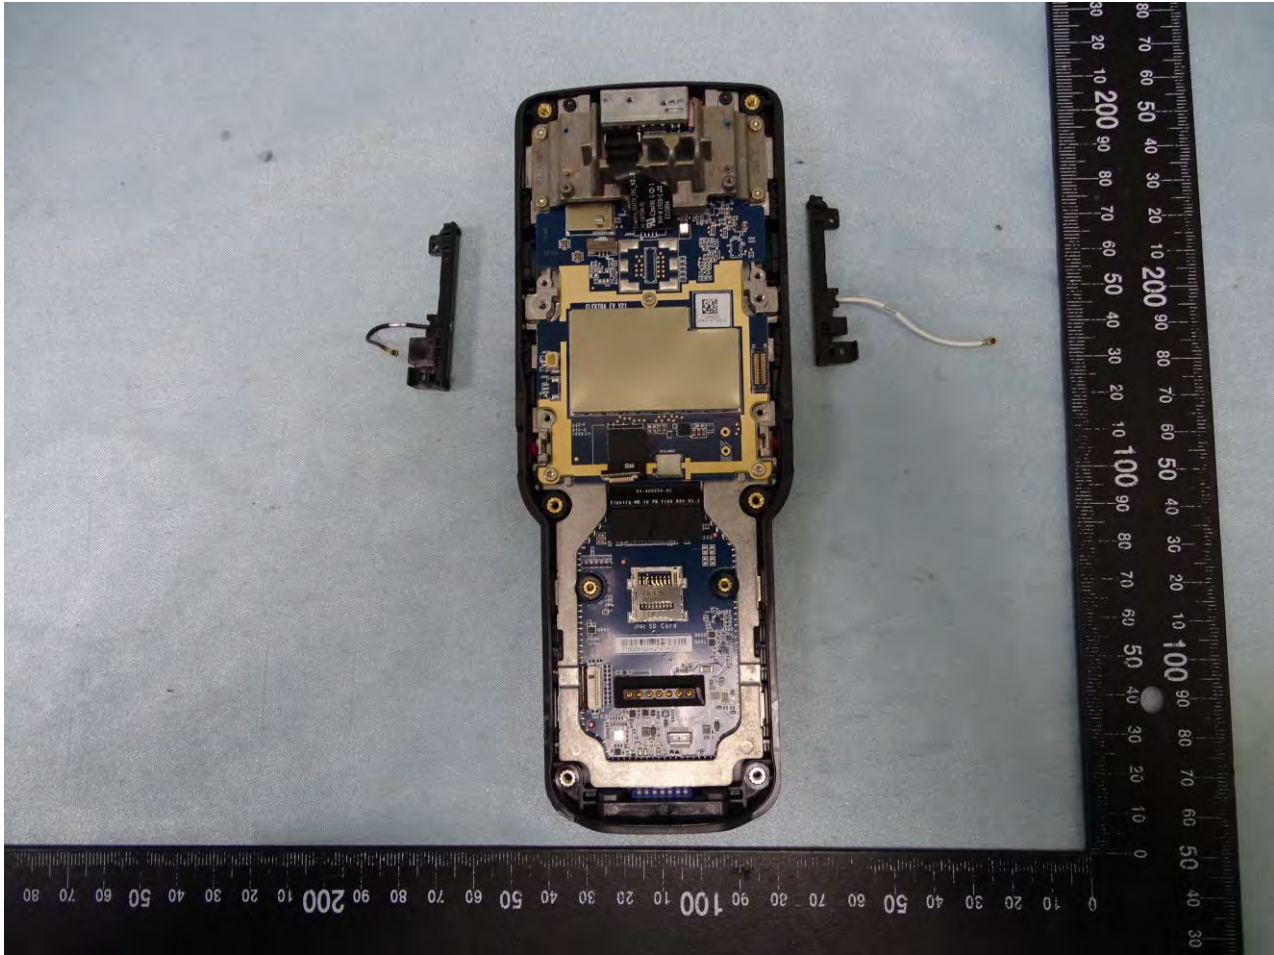

3. Internal Photograph of EUT

Brand Name: Zebra / Model Name: MC3300U

Brand Name: Zebra / Model Name: MC3300U

Brand Name: Zebra / Model Name: MC3300U

SKU 1, SKU 7, and SKU 13

Brand Name: Zebra / Model Name: MC3300U

Brand Name: Zebra / Model Name: MC3300U

Brand Name: Zebra / Model Name: MC3300U

Brand Name: Zebra / Model Name: MC3300U

Brand Name: Zebra / Model Name: MC3300U

Brand Name: Zebra / Model Name: MC3300U

Brand Name: Zebra / Model Name: MC3300U