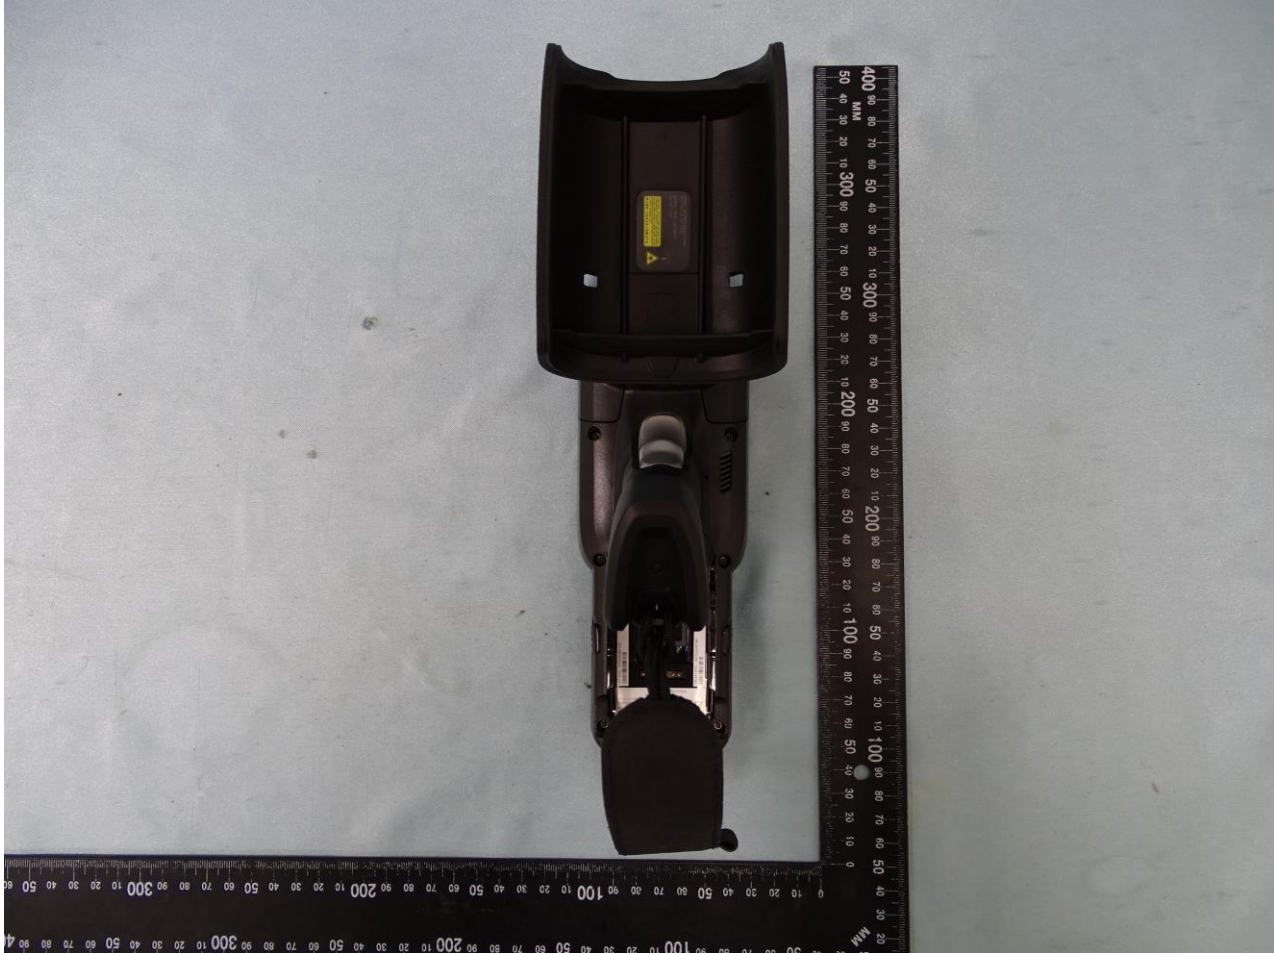

Brand Name: Zebra / Model Name: MC3300U

Brand Name: Zebra / Model Name: MC3300U

Brand Name: Zebra / Model Name: MC3300U

Brand Name: Zebra / Model Name: MC3300U

SKU 2, SKU 8, and SKU 14

Brand Name: Zebra / Model Name: MC3300U