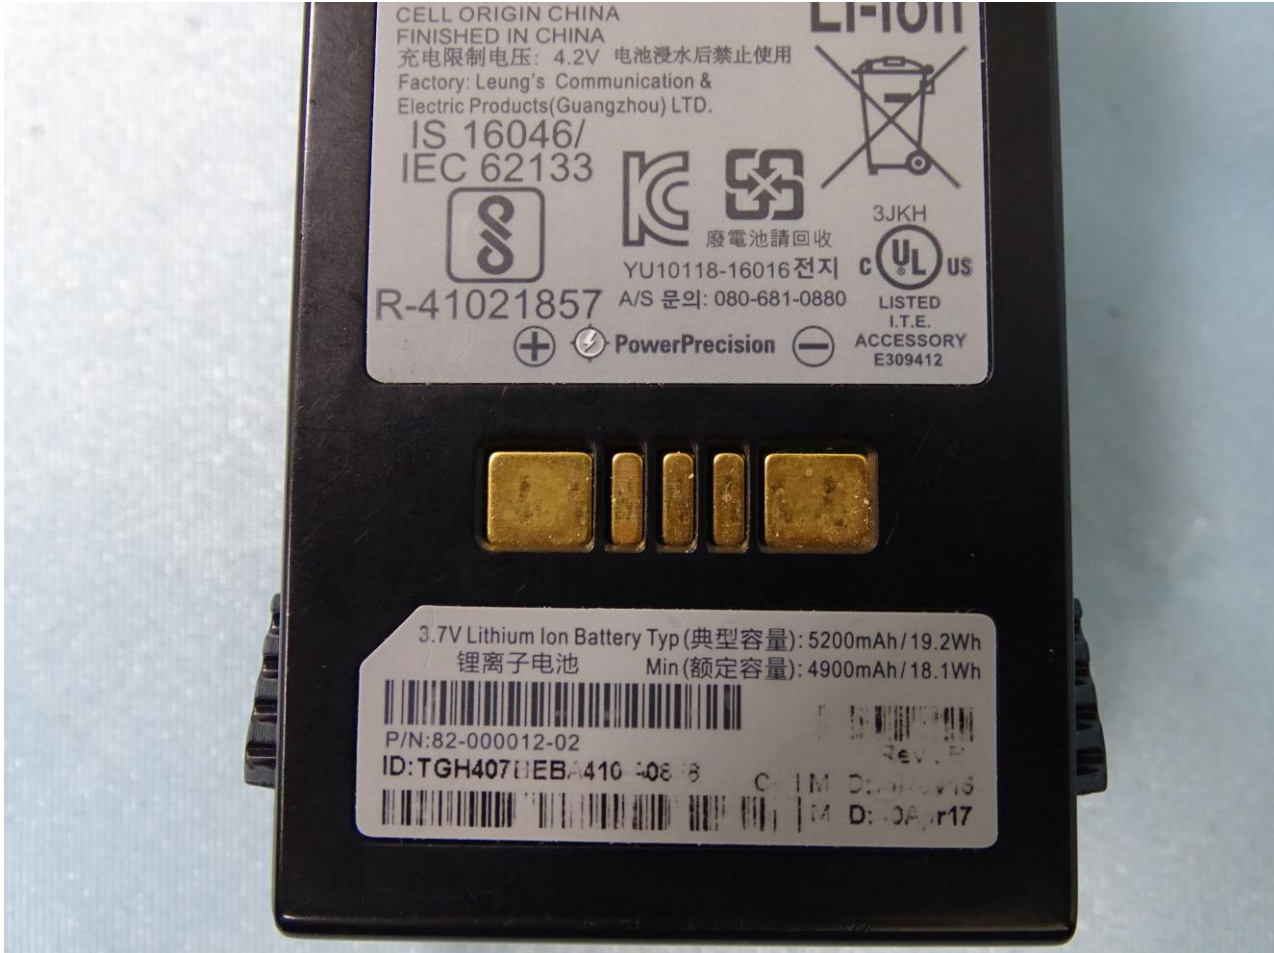

Brand Name: Zebra / Model Name: MC3300U