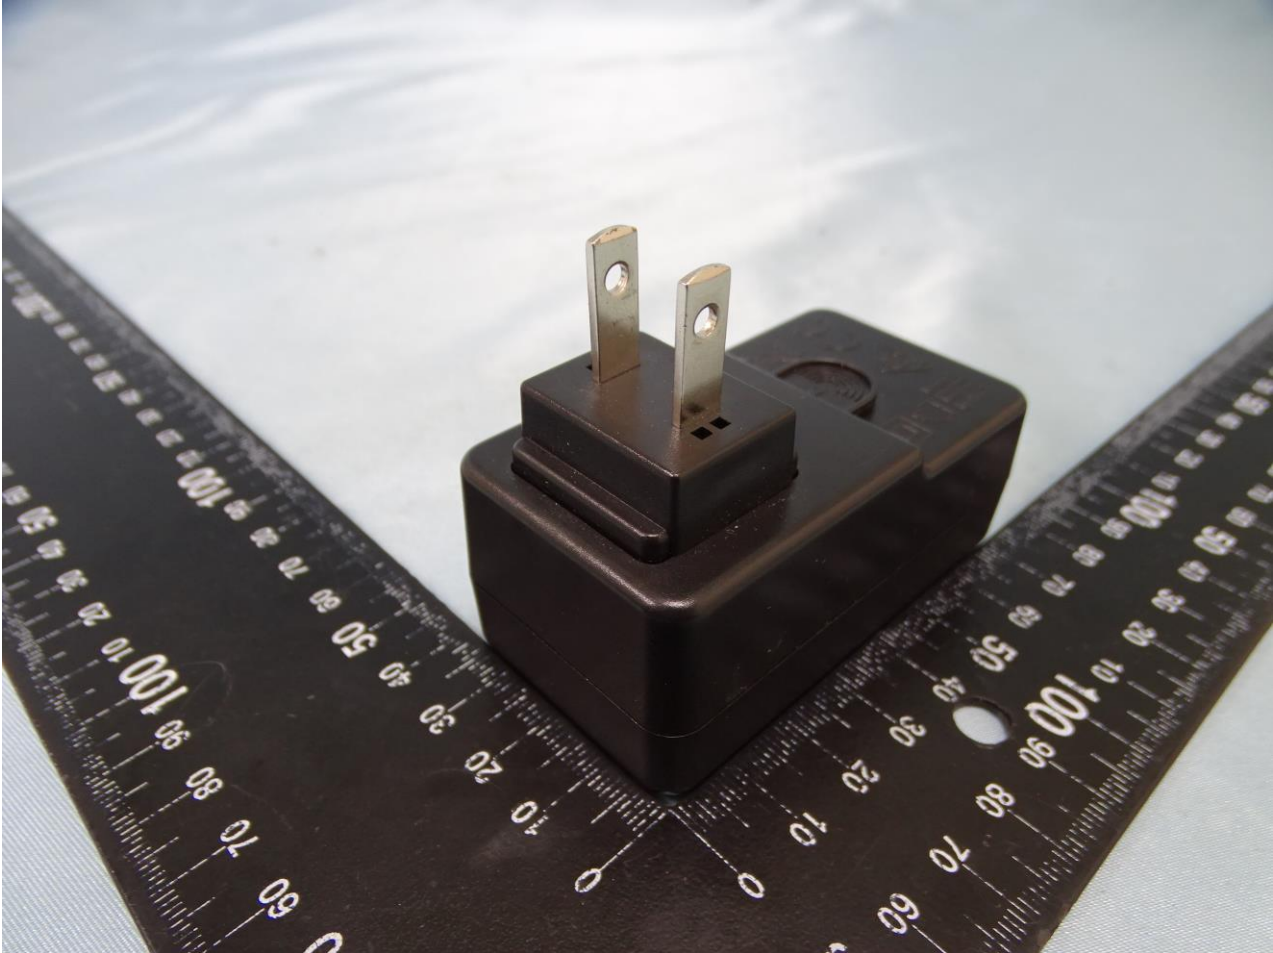

Brand Name: Zebra / Model Name: MC3300U