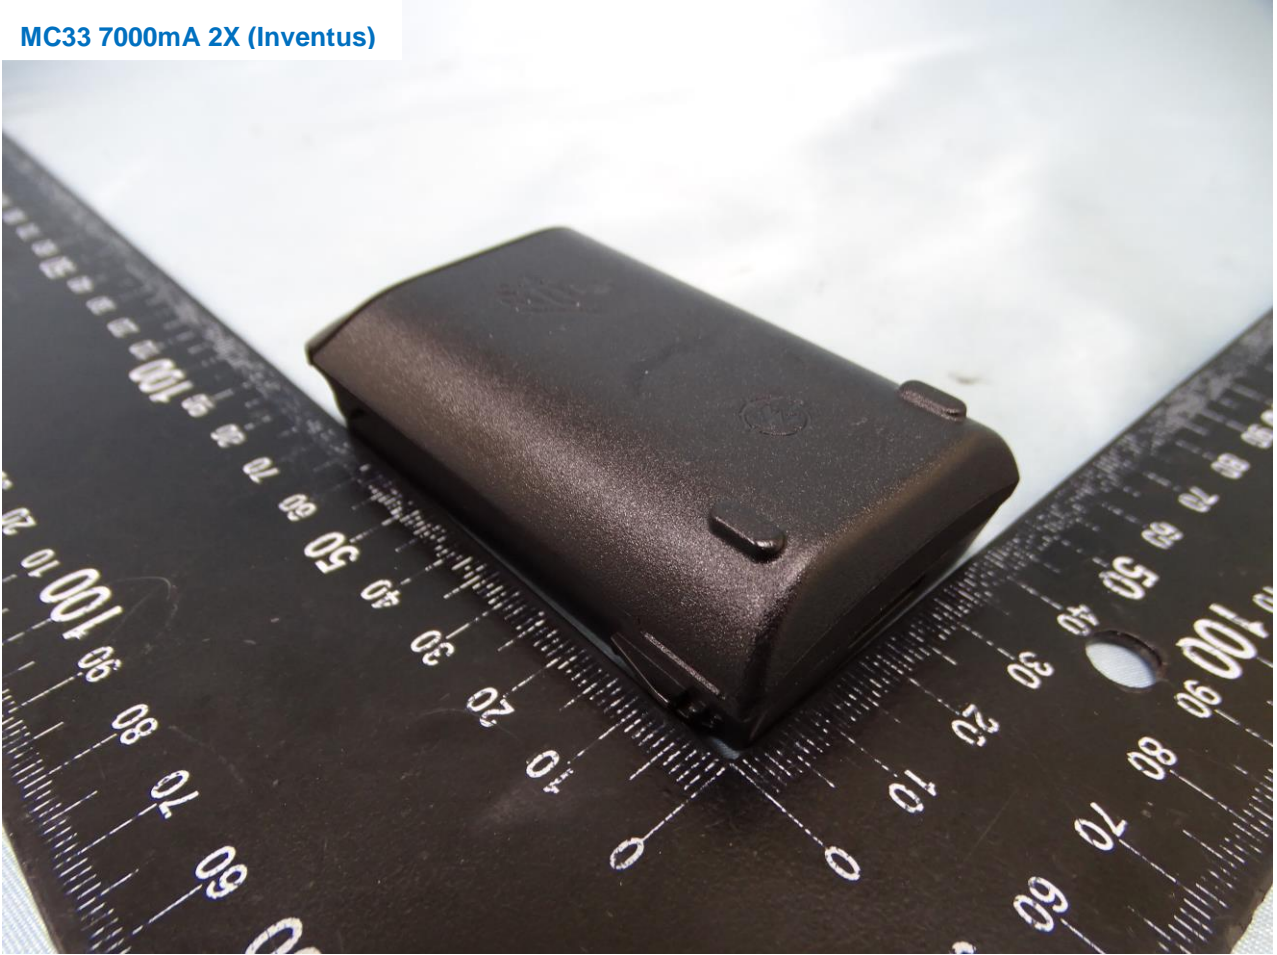

Brand Name: Zebra / Model Name: MC3300U

MC33 7000mA 2X (Inventus)