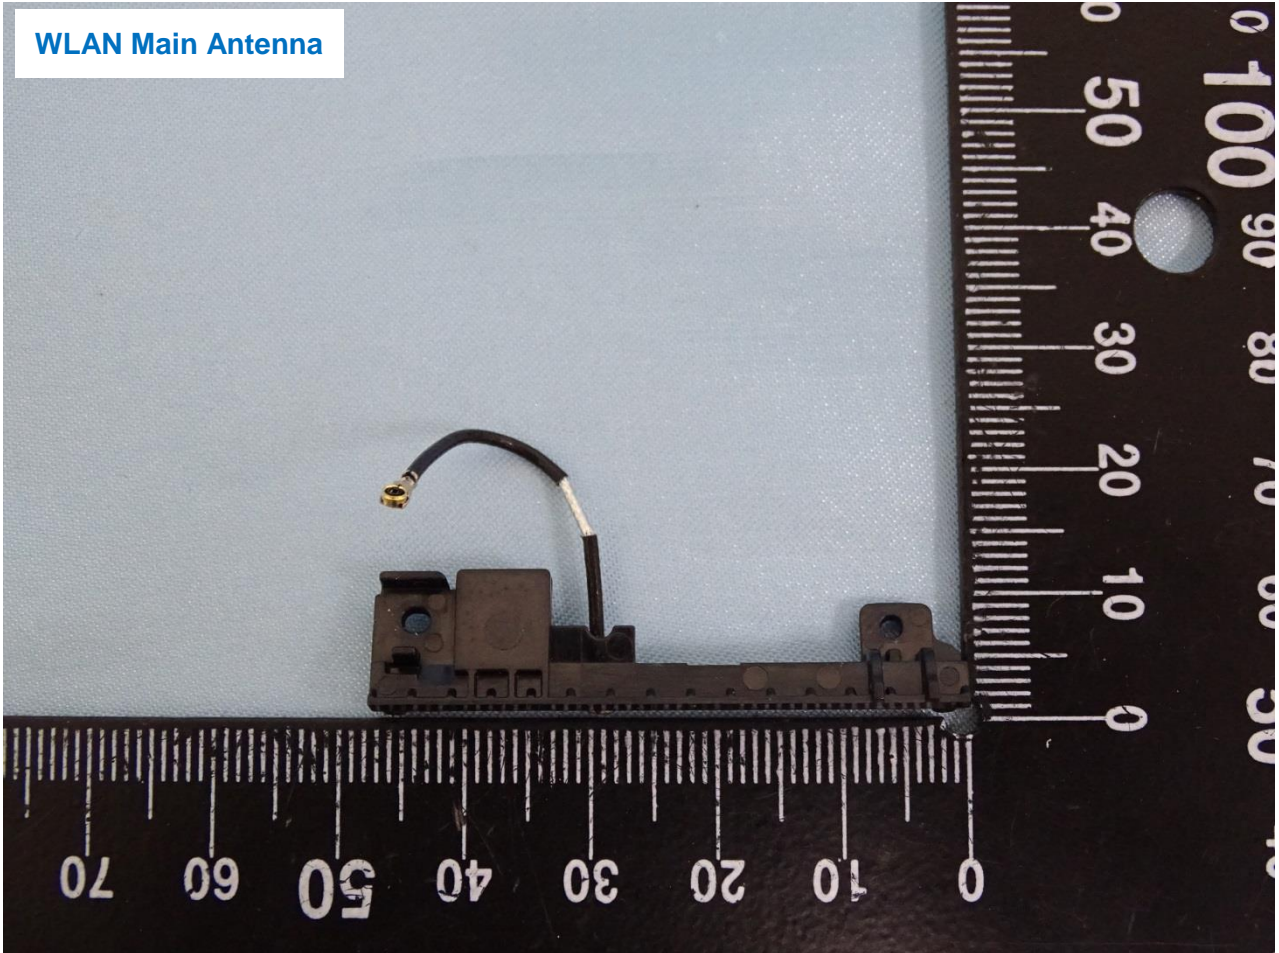

Brand Name: Zebra / Model Name: MC3300R

WLAN Main Antenna

Brand Name: Zebra / Model Name: MC3300R

Brand Name: Zebra / Model Name: MC3300R

Brand Name: Zebra / Model Name: MC3300R

WLAN Main Antenna

Brand Name: Zebra / Model Name: MC3300R

Brand Name: Zebra / Model Name: MC3300R

Brand Name: Zebra / Model Name: MC3300R

RFID Antenna

Brand Name: Zebra / Model Name: MC3300R

————THE END————