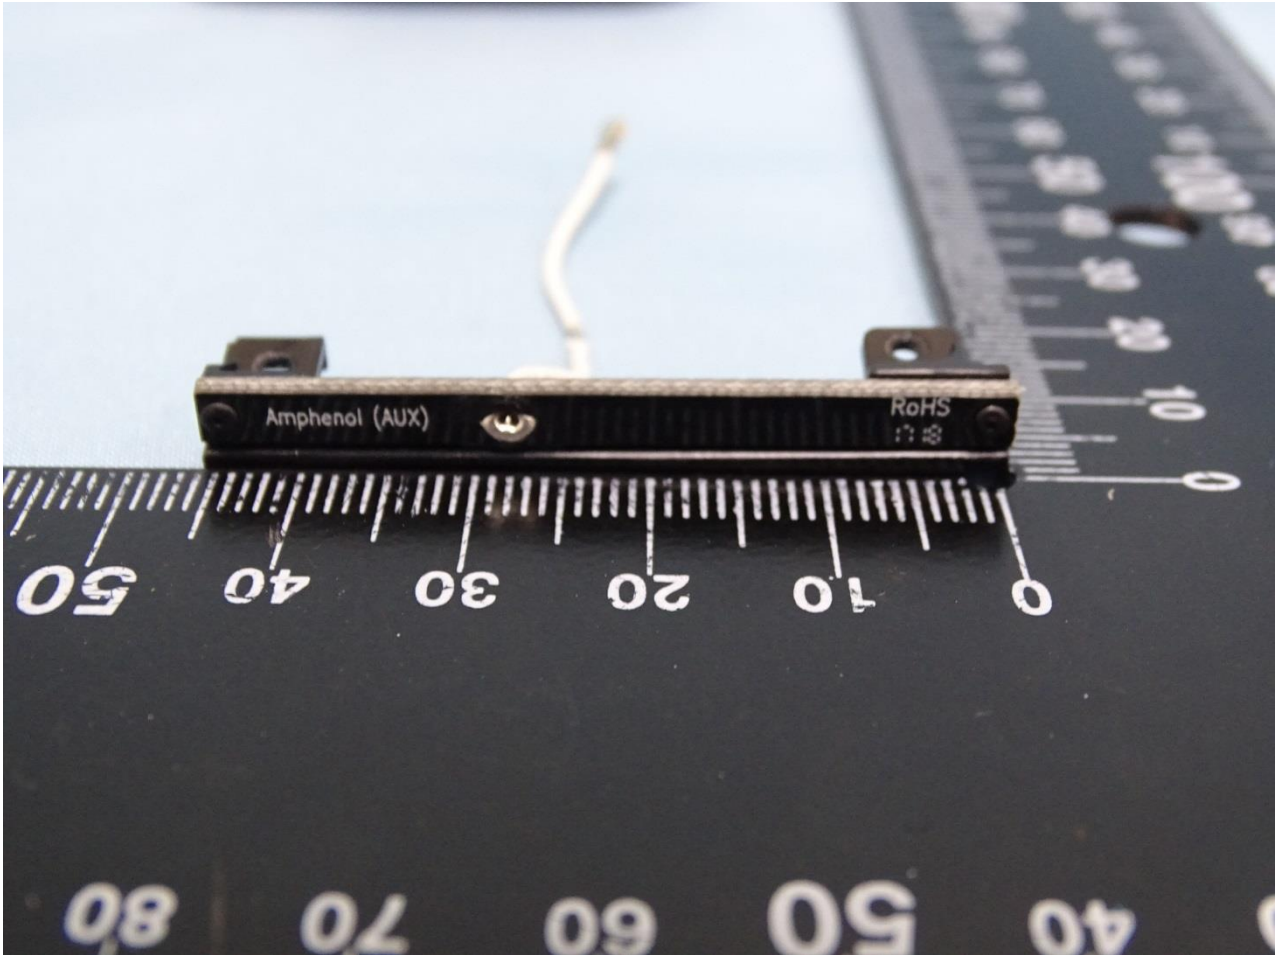

Brand Name: Zebra / Model Name: MC3300R

WLAN Main Antenna

Brand Name: Zebra / Model Name: MC3300R

Brand Name: Zebra / Model Name: MC3300R

Brand Name: Zebra / Model Name: MC3300R

WLAN Main Antenna

Brand Name: Zebra / Model Name: MC3300R

Brand Name: Zebra / Model Name: MC3300R

Brand Name: Zebra / Model Name: MC3300R

RFID Antenna

Brand Name: Zebra / Model Name: MC3300R

————THE END————