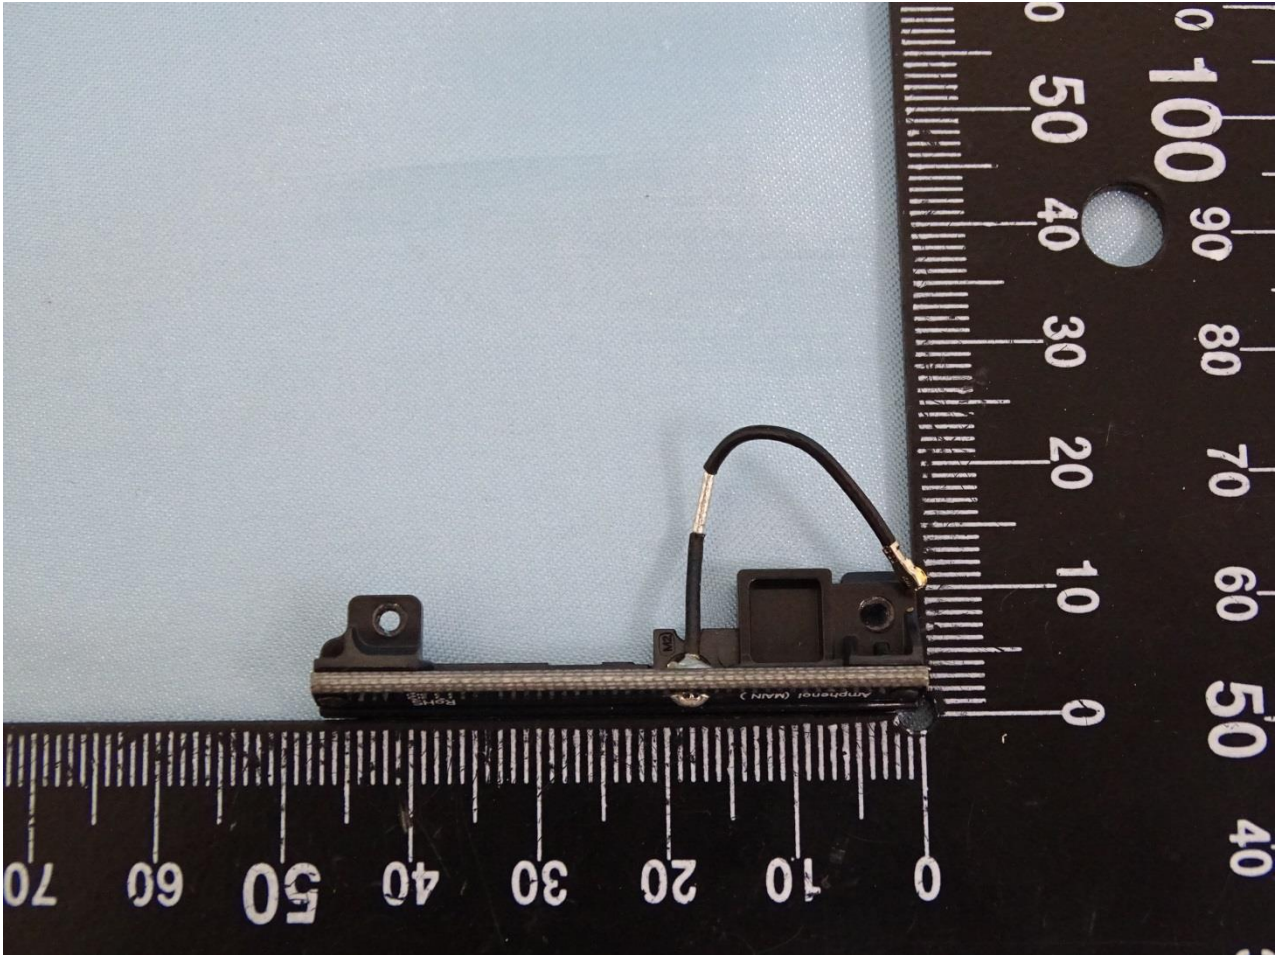

Brand Name: Zebra / Model Name: MC3300R

WLAN Main Antenna

Brand Name: Zebra / Model Name: MC3300R

Brand Name: Zebra / Model Name: MC3300R

Brand Name: Zebra / Model Name: MC3300R

WLAN Main Antenna

Brand Name: Zebra / Model Name: MC3300R

Brand Name: Zebra / Model Name: MC3300R

Brand Name: Zebra / Model Name: MC3300R

RFID Antenna

Brand Name: Zebra / Model Name: MC3300R

————THE END————