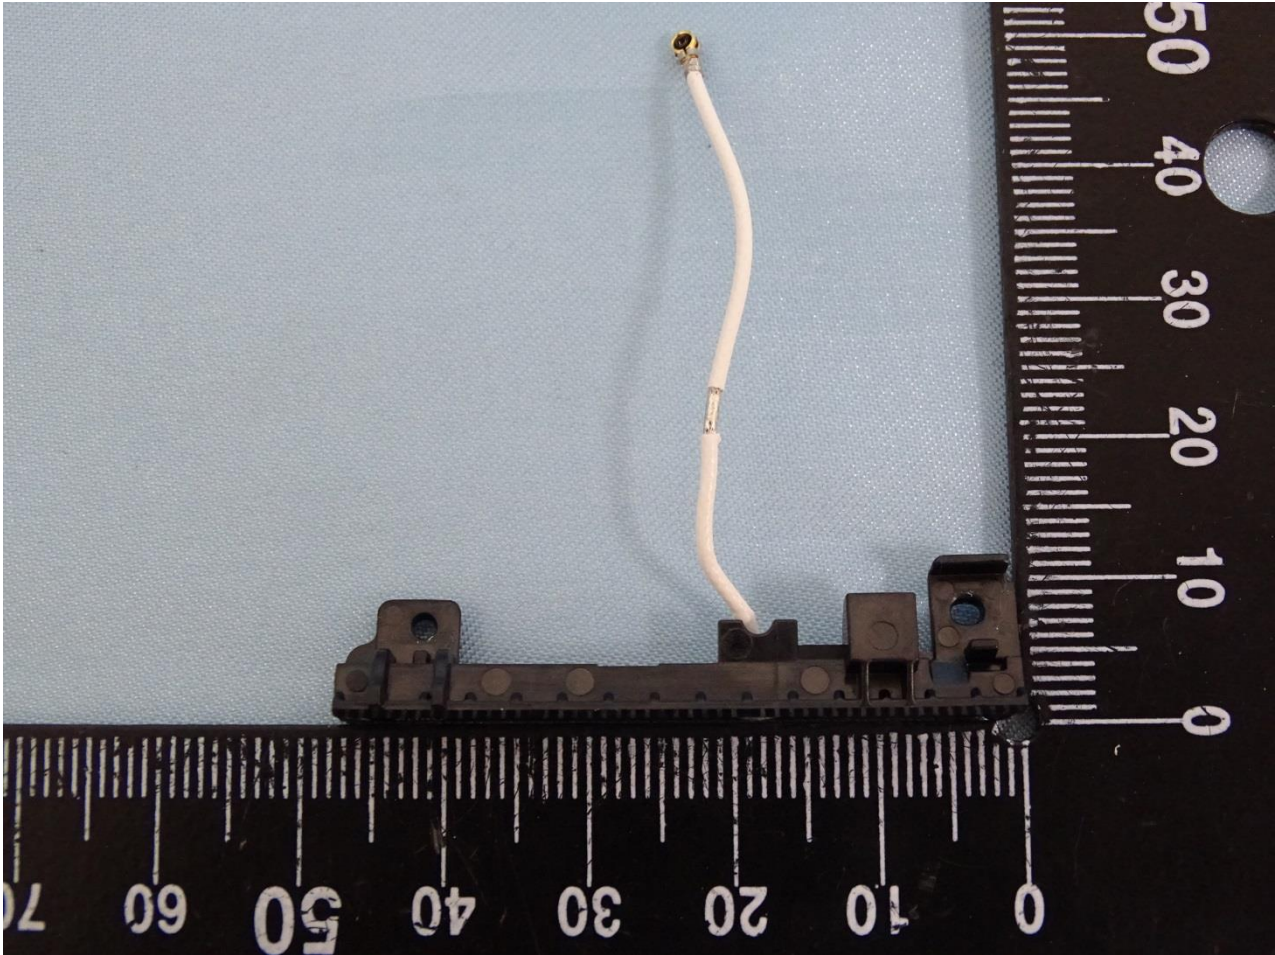

Brand Name: Zebra / Model Name: MC3300R

WLAN Main Antenna

Brand Name: Zebra / Model Name: MC3300R

Brand Name: Zebra / Model Name: MC3300R

Brand Name: Zebra / Model Name: MC3300R

WLAN Main Antenna

Brand Name: Zebra / Model Name: MC3300R

Brand Name: Zebra / Model Name: MC3300R

Brand Name: Zebra / Model Name: MC3300R

RFID Antenna

Brand Name: Zebra / Model Name: MC3300R

————THE END————