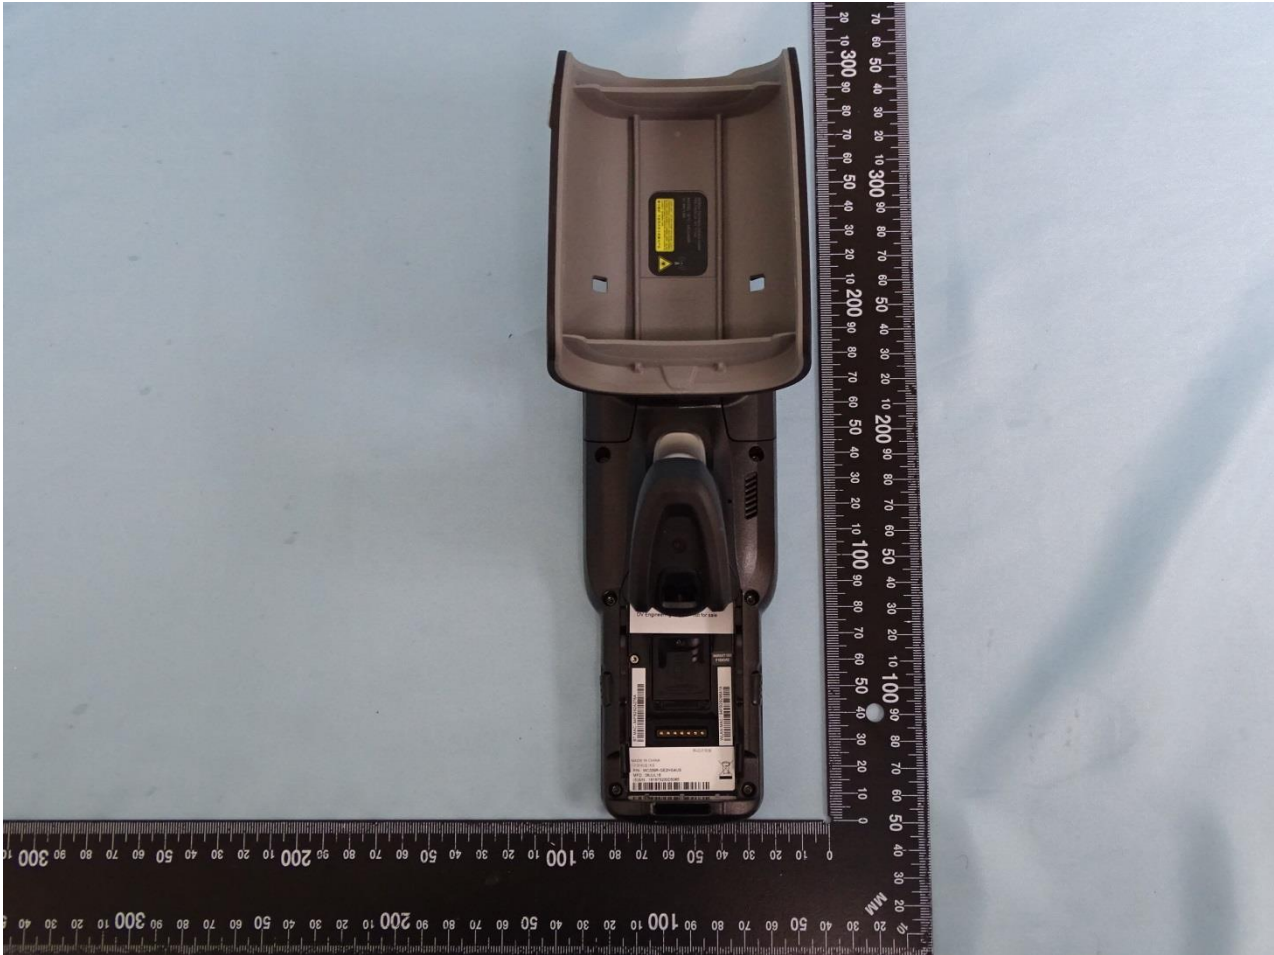

1. External Photograph of EUT

Brand Name: Zebra / Model Name: MC3300R

Brand Name: Zebra / Model Name: MC3300R

Brand Name: Zebra / Model Name: MC3300R

**Brand Name: Zebra / Model Name: MC3300R**

**Brand Name: Zebra / Model Name: MC3300R**

Brand Name: Zebra / Model Name: MC3300R

Brand Name: Zebra / Model Name: MC3300R

Brand Name: Zebra / Model Name: MC3300R

SKU 2, SKU 5, and SKU 8

**Brand Name: Zebra / Model Name: MC3300R**

Brand Name: Zebra / Model Name: MC3300R