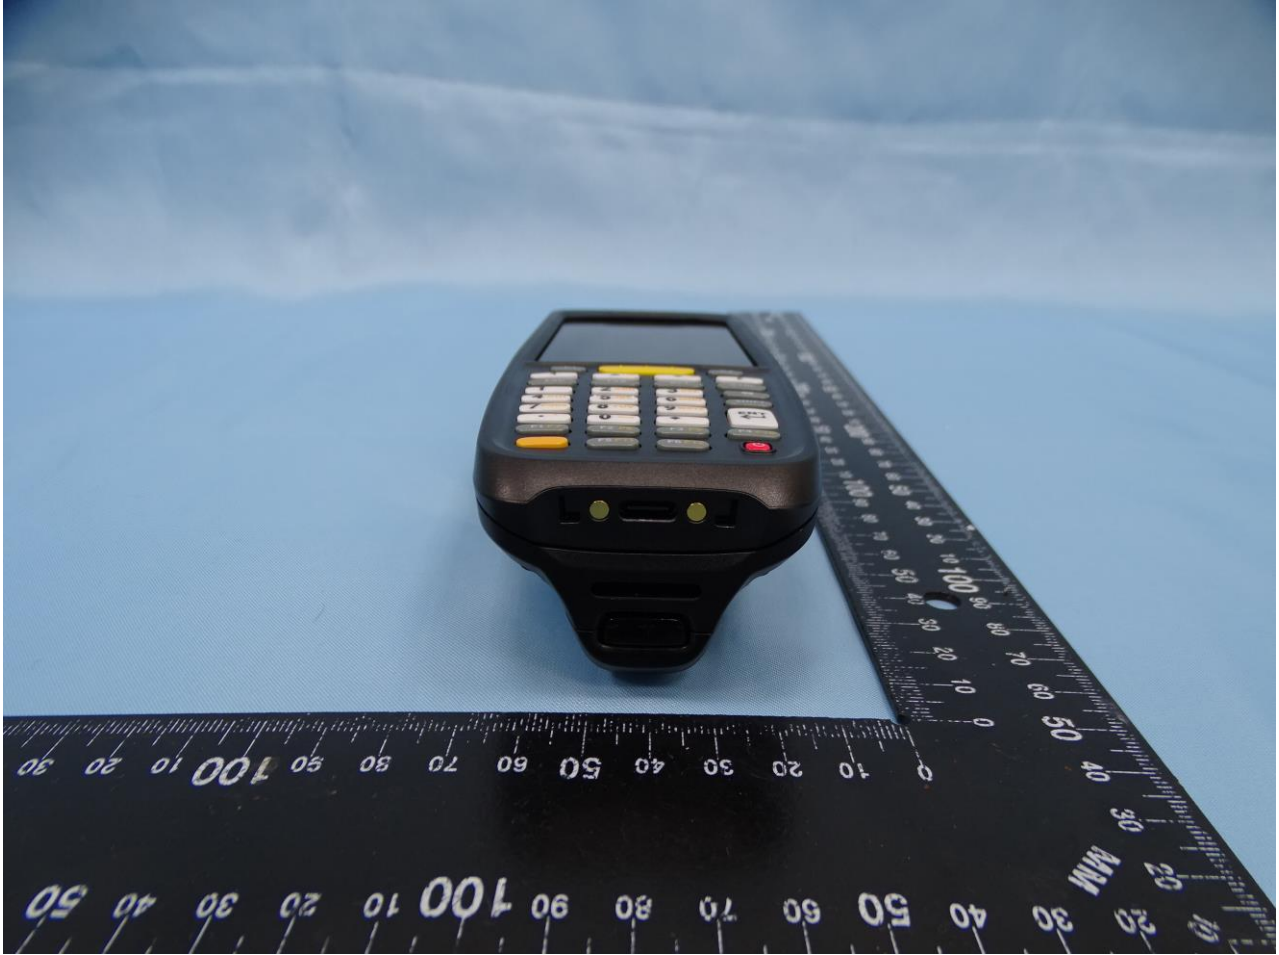

1. External Photograph of EUT

Brand Name: Zebra / Model Name: MC27BK

Brand Name: Zebra / Model Name: MC27BK

**Brand Name: Zebra / Model Name: MC27BK**

**Brand Name: Zebra / Model Name: MC27BK**

**Brand Name: Zebra / Model Name: MC27BK**

**Brand Name: Zebra / Model Name: MC27BK**

**2. Photograph of Accessory**

**Brand Name: Zebra / Model Name: MC27BK**

<b>Specification of Accessory</b>		
<b>AC Adapter</b>	<b>Brand Name</b>	Zebra
	<b>Part Number</b>	PWR-WUA5V12W0US
<b>Battery</b>	<b>Brand Name</b>	Zebra
	<b>Part Number</b>	BT-000418-10
<b>USB Cable (TypeA plug to TypeC plug)</b>	<b>Brand Name</b>	Zebra
	<b>Part Number</b>	CBL-TC2X-USBC-01
<b>Trigger Handle</b>	<b>Brand Name</b>	Zebra
	<b>Part Number</b>	TRG-MC2X-SNP1-01
<b>Holster</b>	<b>Brand Name</b>	Zebra
	<b>Part Number</b>	SG-MC2X-HLSTR-01
<b>Holster</b>	<b>Brand Name</b>	Zebra
	<b>Part Number</b>	SG-MC3021212-01R

**Remark:** For accessories equipped with this EUT, please refer to the following photos.

Brand Name: Zebra / Model Name: MC27BK

Brand Name: Zebra / Model Name: MC27BK

AC Adapter

Brand Name: Zebra / Model Name: MC27BK