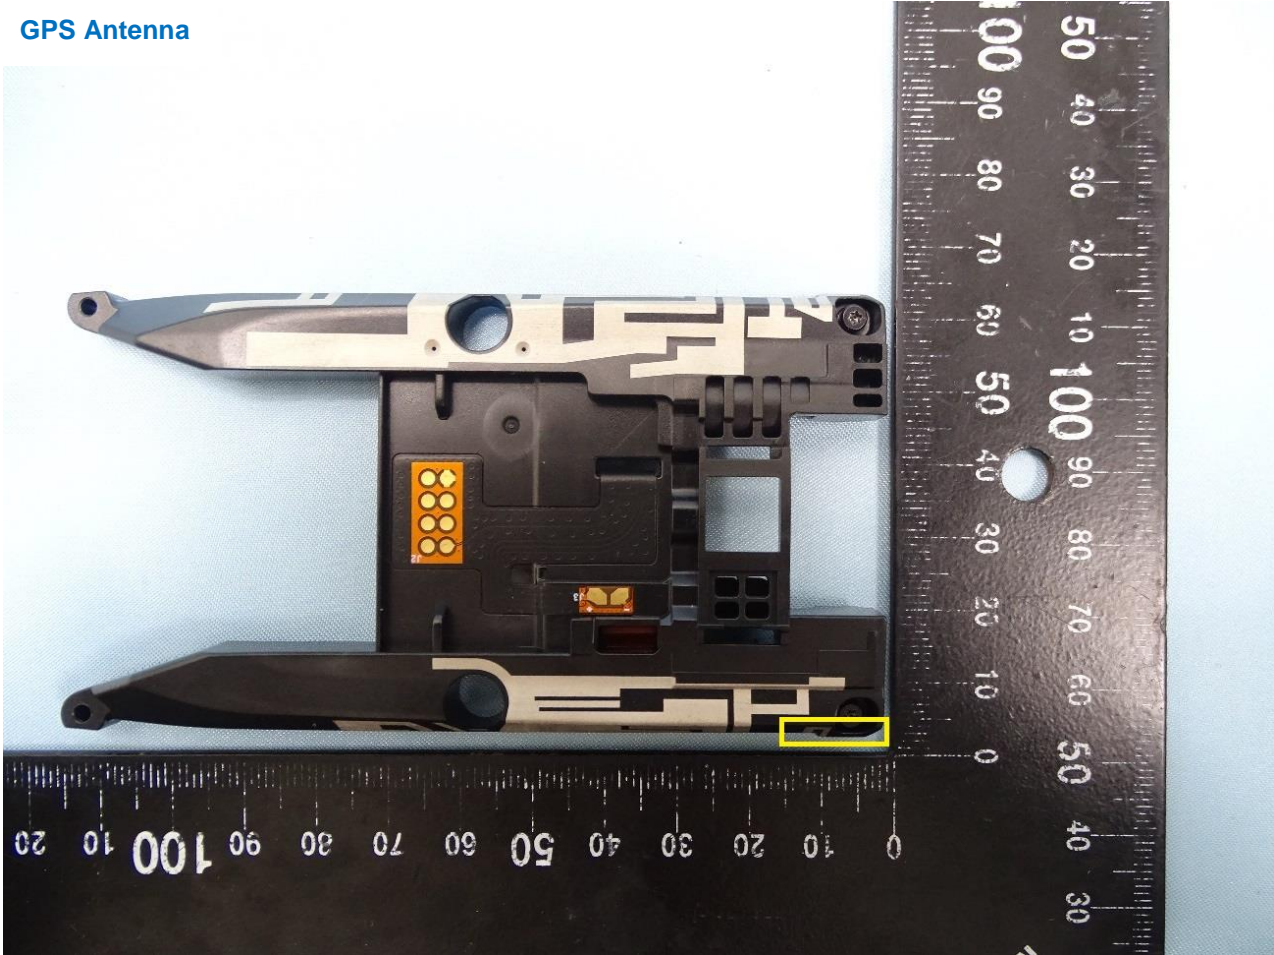

Brand Name: Zebra / Model Name: MC27BJ

GPS Antenna

————THE END————