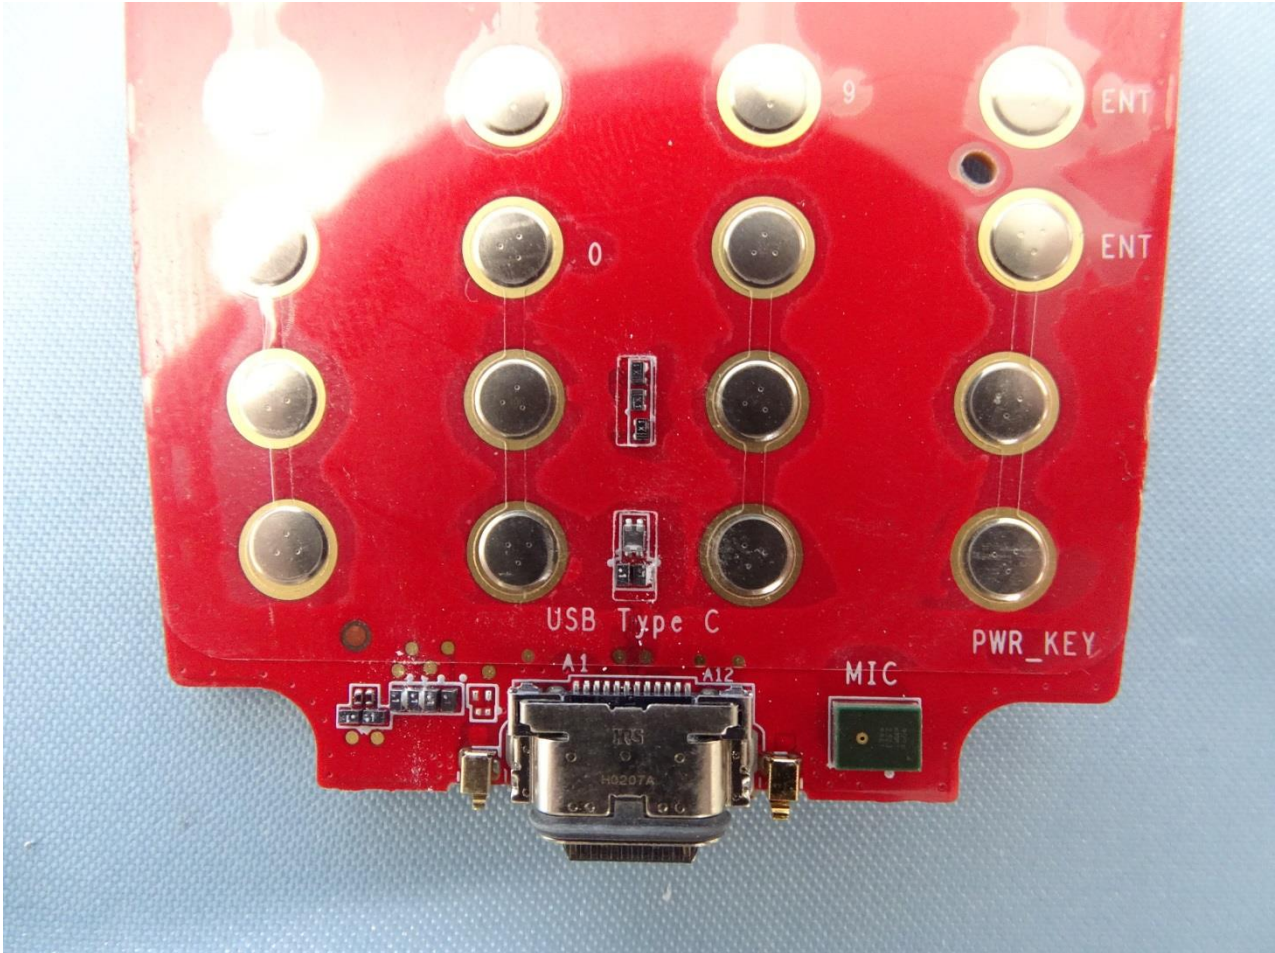

Brand Name: Zebra / Model Name: MC27BJ

Brand Name: Zebra / Model Name: MC27BJ

Brand Name: Zebra / Model Name: MC27BJ

Brand Name: Zebra / Model Name: MC27BJ

Brand Name: Zebra / Model Name: MC27BJ

Brand Name: Zebra / Model Name: MC27BJ

Brand Name: Zebra / Model Name: MC27BJ

WWAN Low, Middle Antenna

Brand Name: Zebra / Model Name: MC27BJ

WWAN High Antenna

Brand Name: Zebra / Model Name: MC27BJ

Div. Antenna

Brand Name: Zebra / Model Name: MC27BJ

WLAN and Bluetooth Antenna

Brand Name: Zebra / Model Name: MC27BJ

GPS Antenna

————THE END————