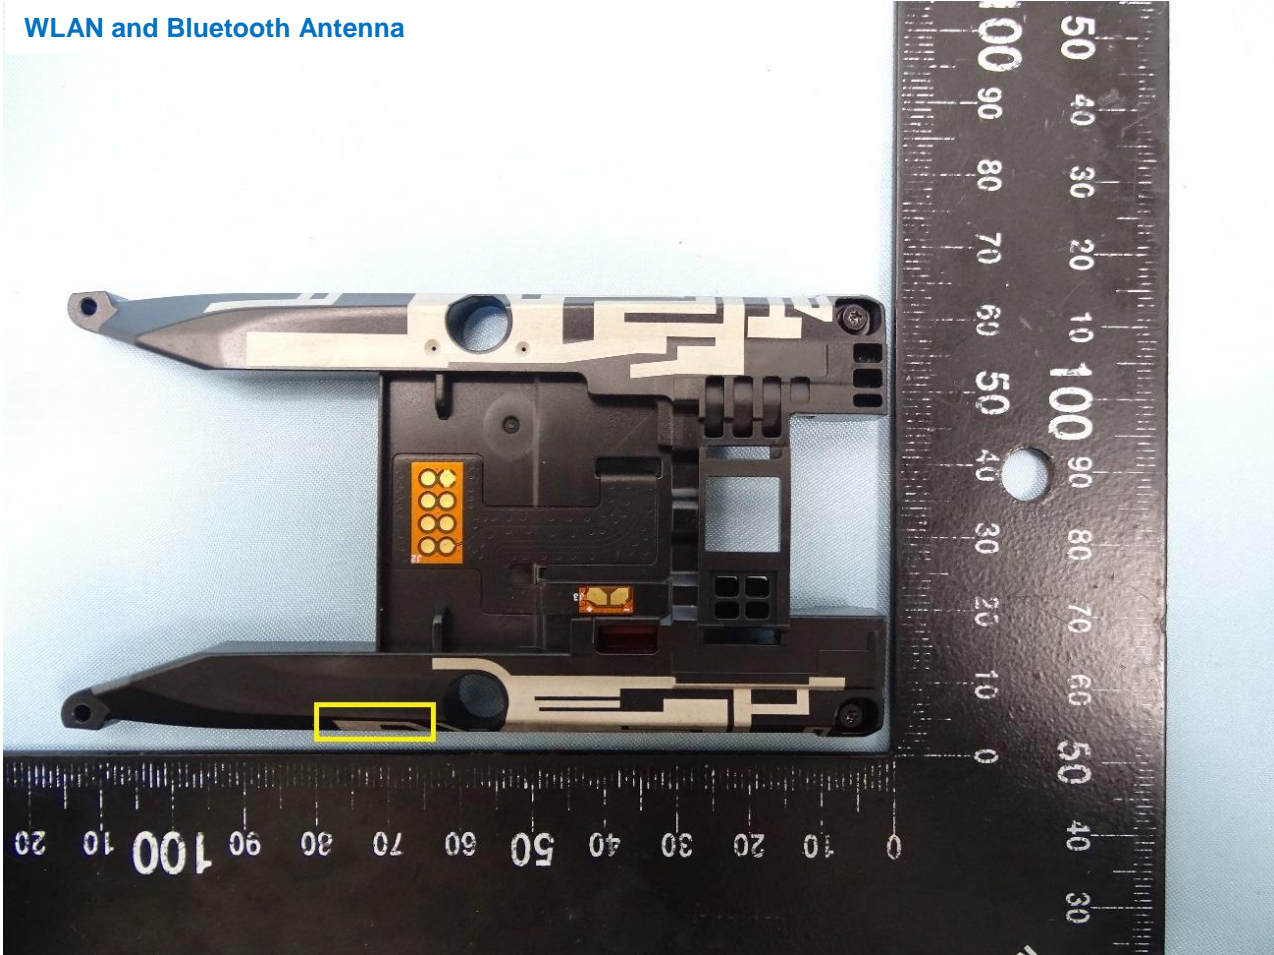

Brand Name: Zebra / Model Name: MC27BJ

WLAN and Bluetooth Antenna