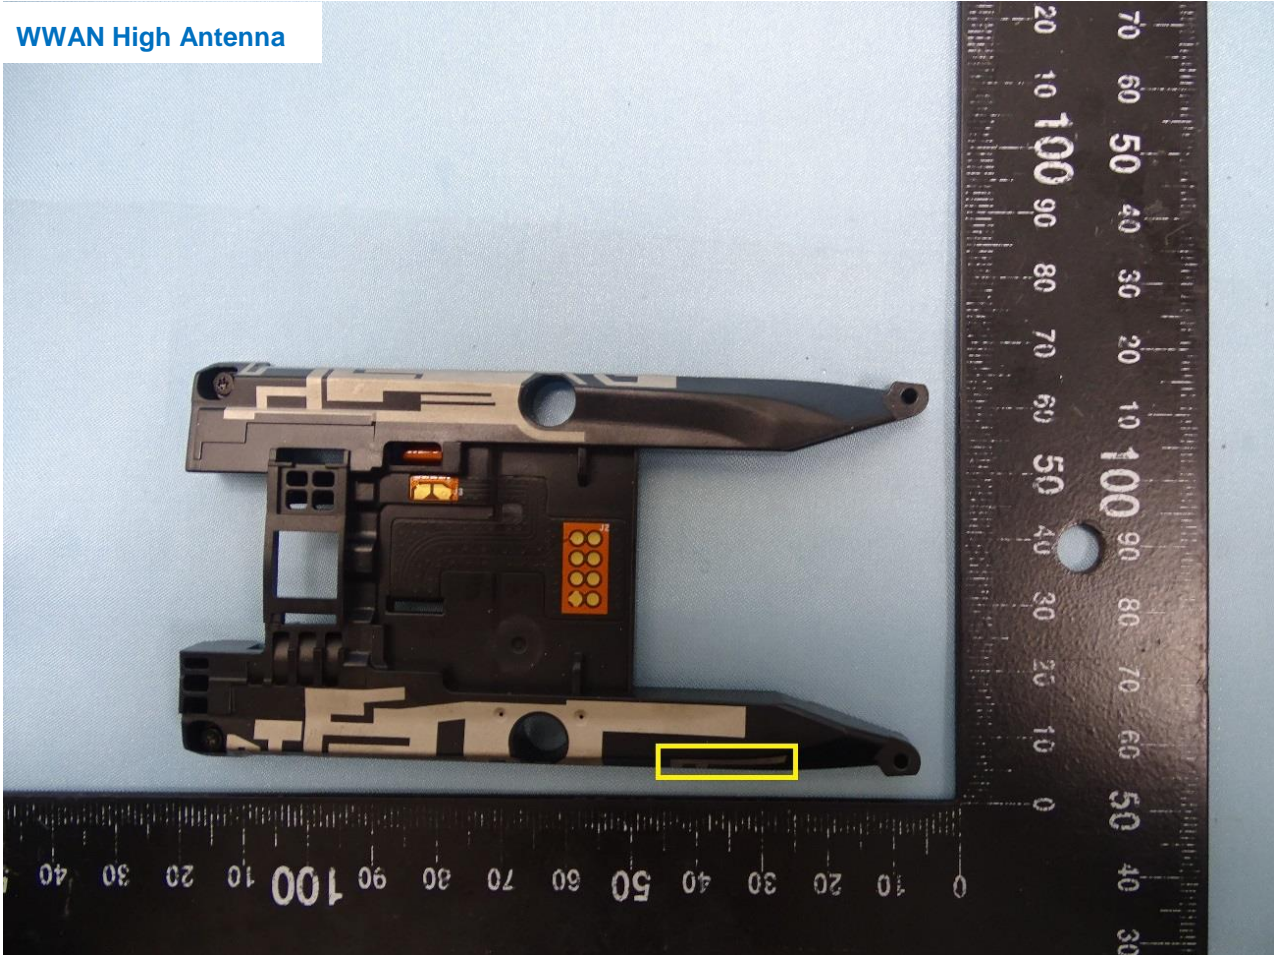

Brand Name: Zebra / Model Name: MC27BJ

Brand Name: Zebra / Model Name: MC27BJ

Brand Name: Zebra / Model Name: MC27BJ

Brand Name: Zebra / Model Name: MC27BJ

Brand Name: Zebra / Model Name: MC27BJ

Brand Name: Zebra / Model Name: MC27BJ

Brand Name: Zebra / Model Name: MC27BJ

WWAN Low, Middle Antenna

Brand Name: Zebra / Model Name: MC27BJ

WWAN High Antenna

Brand Name: Zebra / Model Name: MC27BJ

Div. Antenna

Brand Name: Zebra / Model Name: MC27BJ