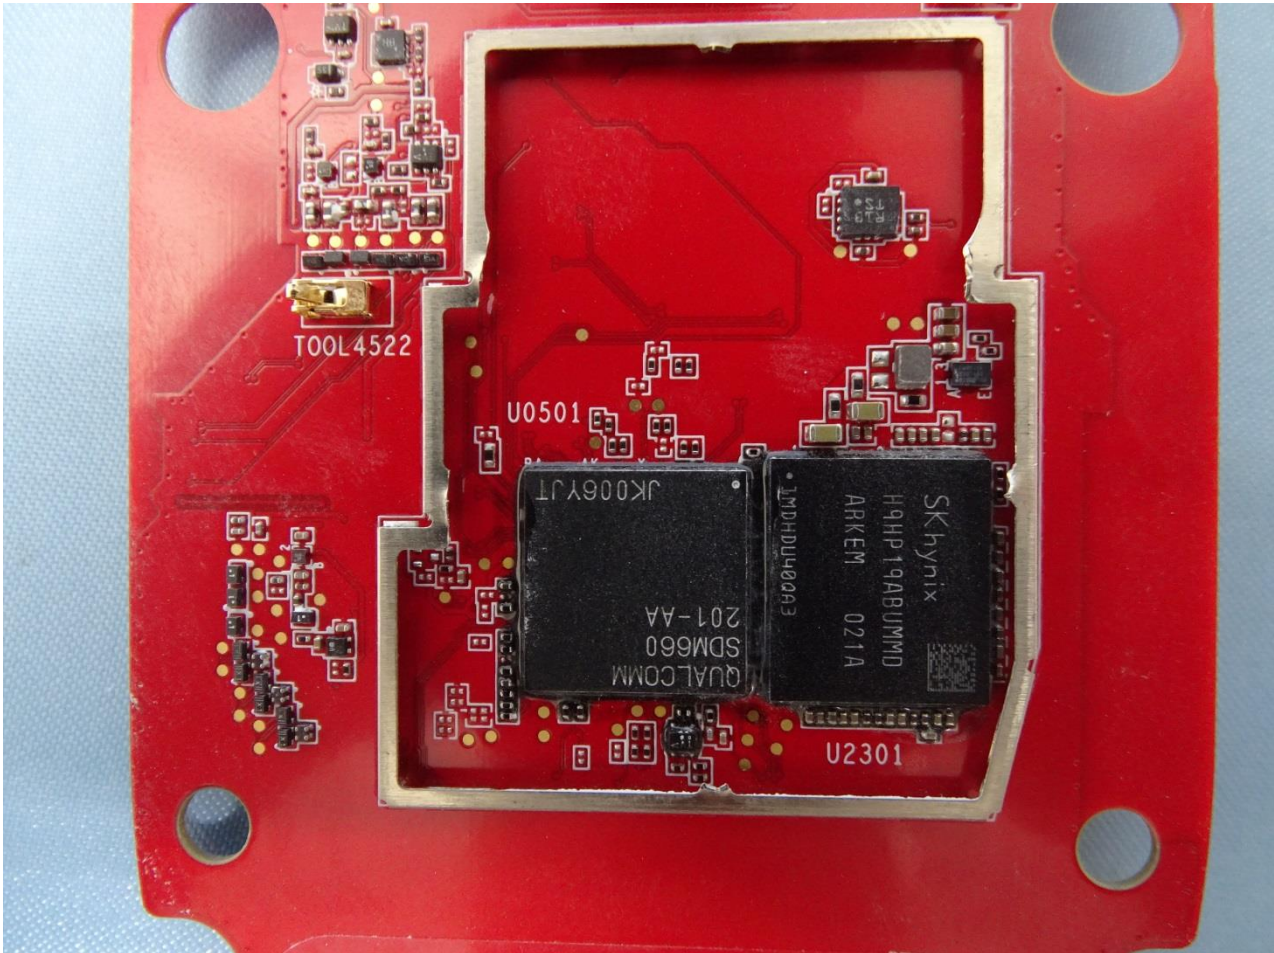

Brand Name: Zebra / Model Name: MC27BJ

Brand Name: Zebra / Model Name: MC27BJ

Brand Name: Zebra / Model Name: MC27BJ

Brand Name: Zebra / Model Name: MC27BJ

Brand Name: Zebra / Model Name: MC27BJ

Brand Name: Zebra / Model Name: MC27BJ

Brand Name: Zebra / Model Name: MC27BJ

WWAN Low, Middle Antenna

Brand Name: Zebra / Model Name: MC27BJ

WWAN High Antenna

Brand Name: Zebra / Model Name: MC27BJ

Div. Antenna

Brand Name: Zebra / Model Name: MC27BJ

WLAN and Bluetooth Antenna

Brand Name: Zebra / Model Name: MC27BJ

GPS Antenna

————THE END————