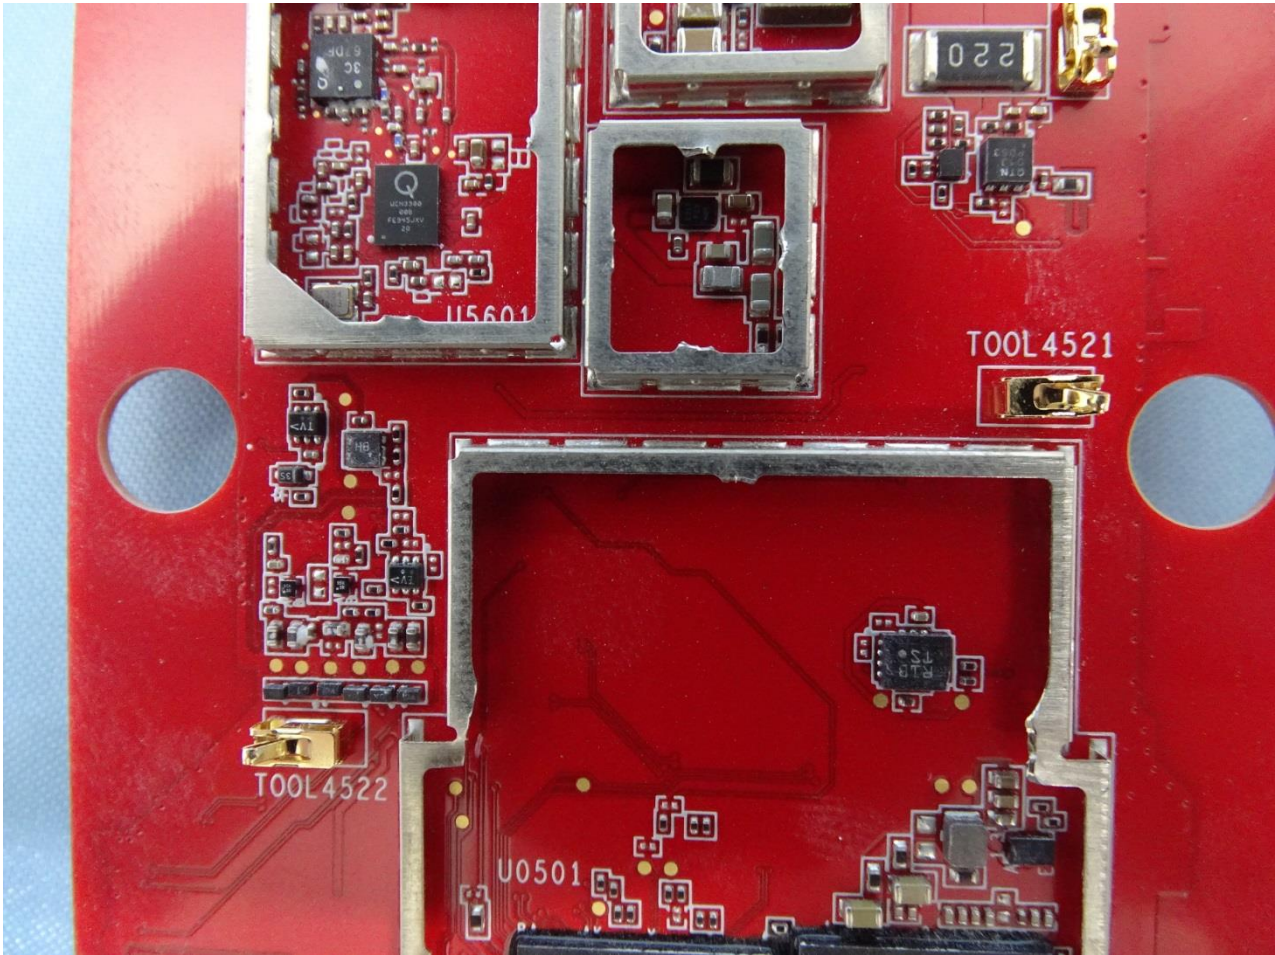

Brand Name: Zebra / Model Name: MC27BJ

Brand Name: Zebra / Model Name: MC27BJ

Brand Name: Zebra / Model Name: MC27BJ

Brand Name: Zebra / Model Name: MC27BJ

Brand Name: Zebra / Model Name: MC27BJ

Brand Name: Zebra / Model Name: MC27BJ

Brand Name: Zebra / Model Name: MC27BJ

WWAN Low, Middle Antenna

Brand Name: Zebra / Model Name: MC27BJ

WWAN High Antenna

Brand Name: Zebra / Model Name: MC27BJ

Div. Antenna

Brand Name: Zebra / Model Name: MC27BJ

WLAN and Bluetooth Antenna

Brand Name: Zebra / Model Name: MC27BJ

GPS Antenna

————THE END————