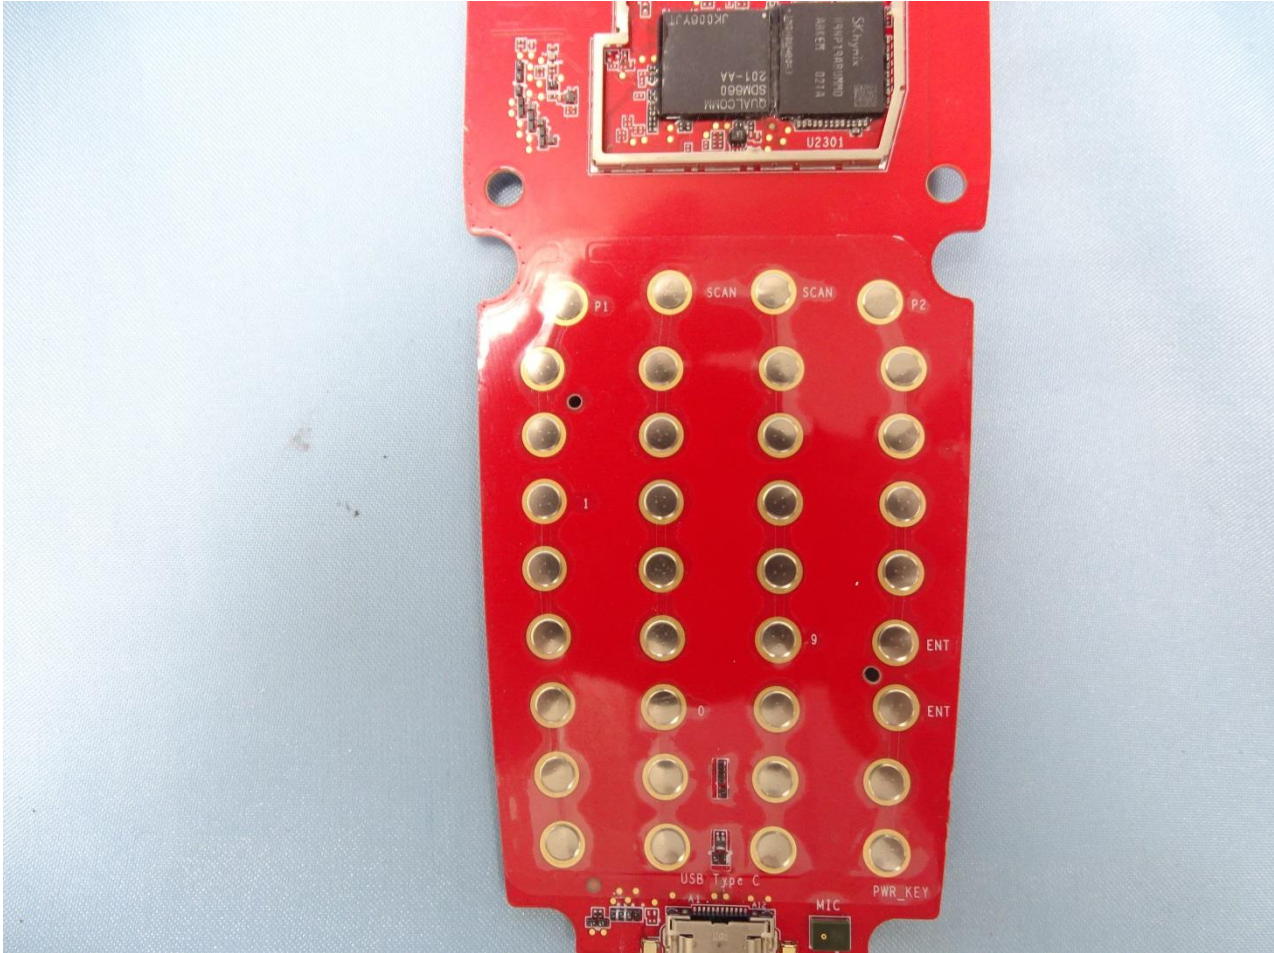

Brand Name: Zebra / Model Name: MC27BJ

Brand Name: Zebra / Model Name: MC27BJ

Brand Name: Zebra / Model Name: MC27BJ

Brand Name: Zebra / Model Name: MC27BJ

Brand Name: Zebra / Model Name: MC27BJ

Brand Name: Zebra / Model Name: MC27BJ

Brand Name: Zebra / Model Name: MC27BJ

WWAN Low, Middle Antenna

Brand Name: Zebra / Model Name: MC27BJ

WWAN High Antenna

Brand Name: Zebra / Model Name: MC27BJ

Div. Antenna

Brand Name: Zebra / Model Name: MC27BJ

WLAN and Bluetooth Antenna

Brand Name: Zebra / Model Name: MC27BJ

GPS Antenna

————THE END————