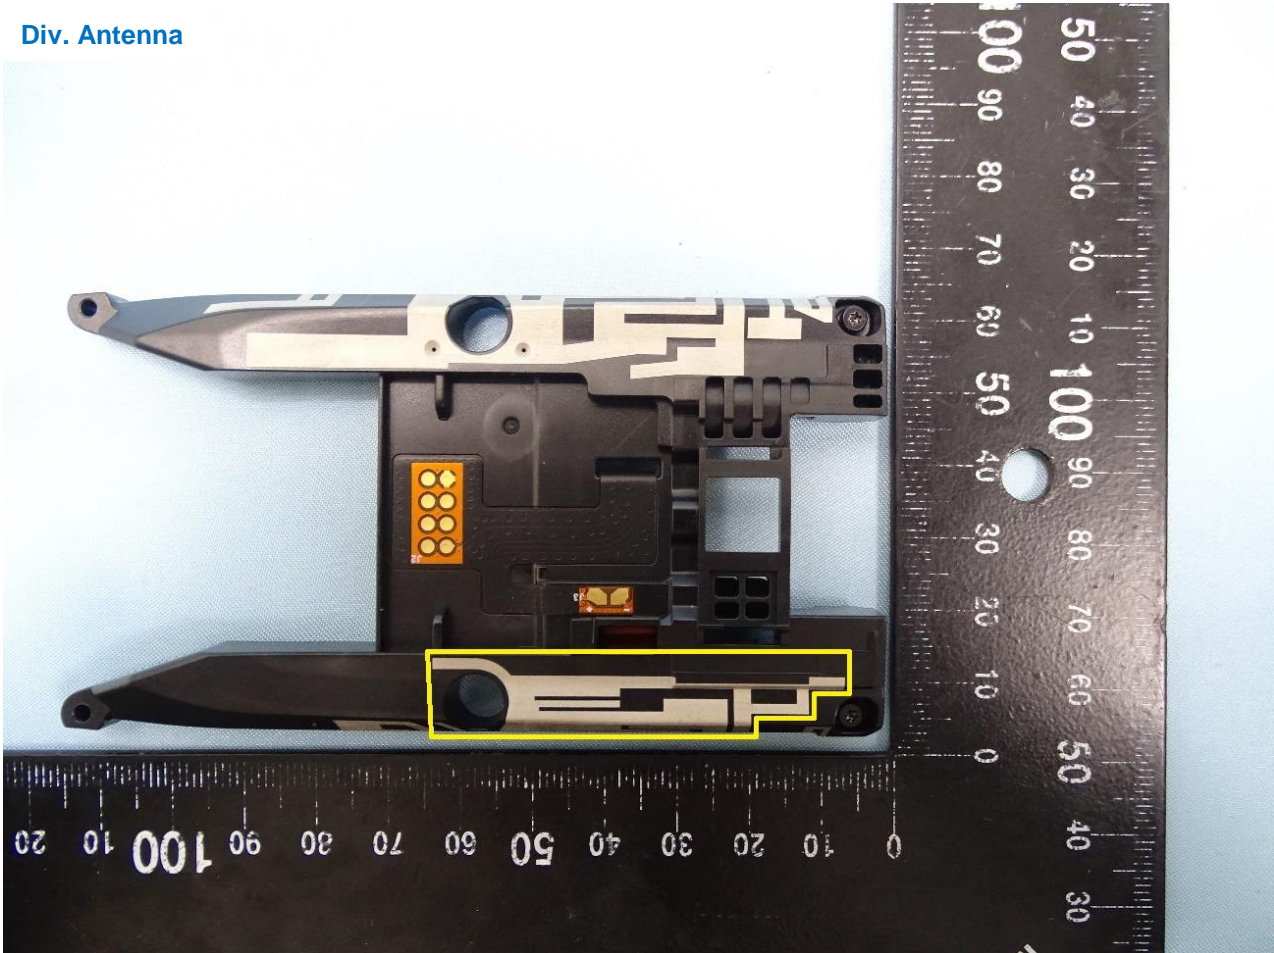

Brand Name: Zebra / Model Name: MC27BJ

WWAN Low, Middle Antenna

Brand Name: Zebra / Model Name: MC27BJ

WWAN High Antenna

Brand Name: Zebra / Model Name: MC27BJ

Div. Antenna

Brand Name: Zebra / Model Name: MC27BJ