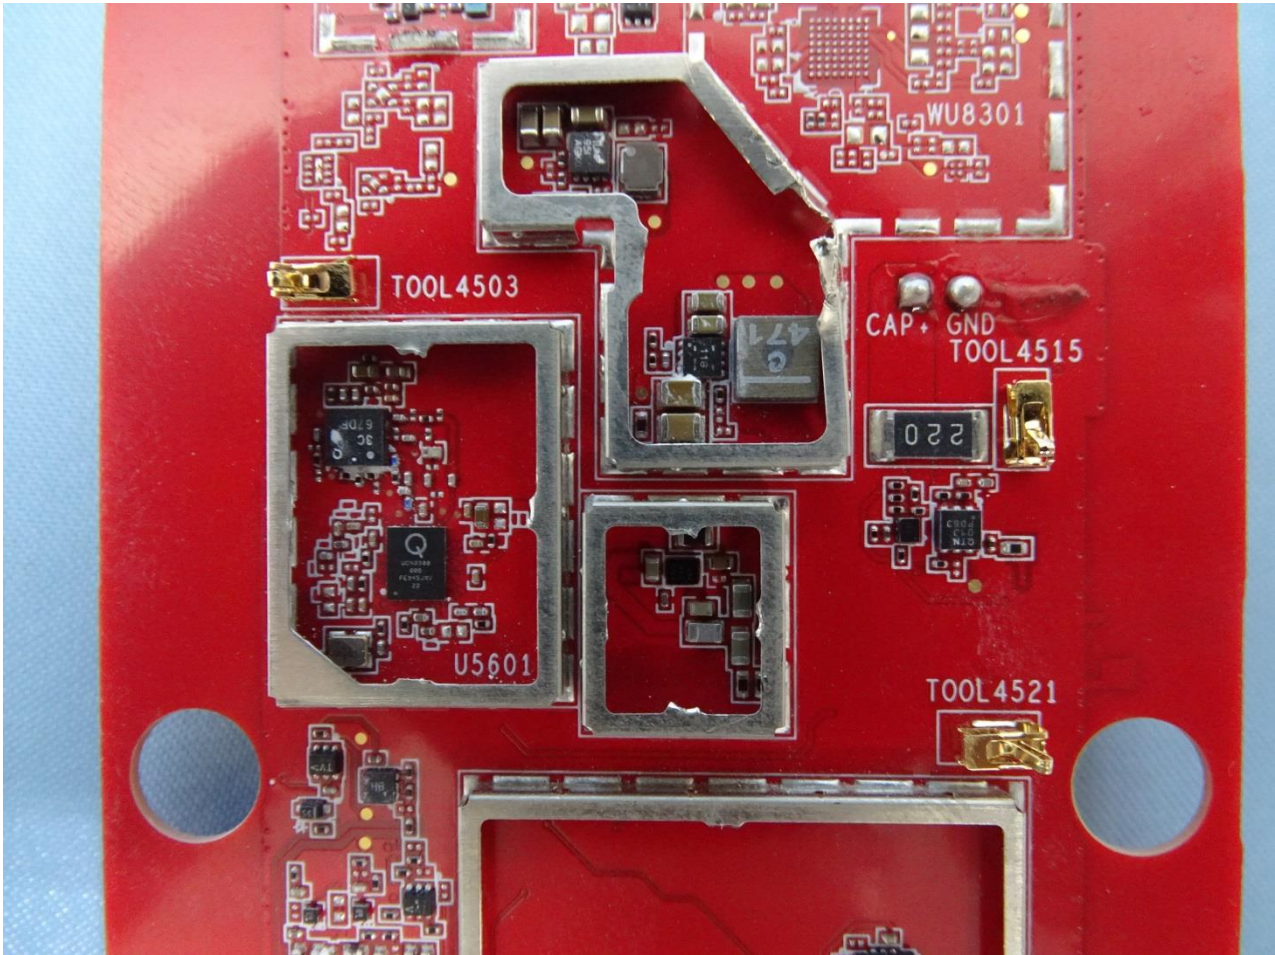

Brand Name: Zebra / Model Name: MC27BJ

Brand Name: Zebra / Model Name: MC27BJ

Brand Name: Zebra / Model Name: MC27BJ

Brand Name: Zebra / Model Name: MC27BJ

Brand Name: Zebra / Model Name: MC27BJ

Brand Name: Zebra / Model Name: MC27BJ

Brand Name: Zebra / Model Name: MC27BJ

WWAN Low, Middle Antenna

Brand Name: Zebra / Model Name: MC27BJ

WWAN High Antenna

Brand Name: Zebra / Model Name: MC27BJ

Div. Antenna

Brand Name: Zebra / Model Name: MC27BJ

WLAN and Bluetooth Antenna

Brand Name: Zebra / Model Name: MC27BJ

GPS Antenna

————THE END————