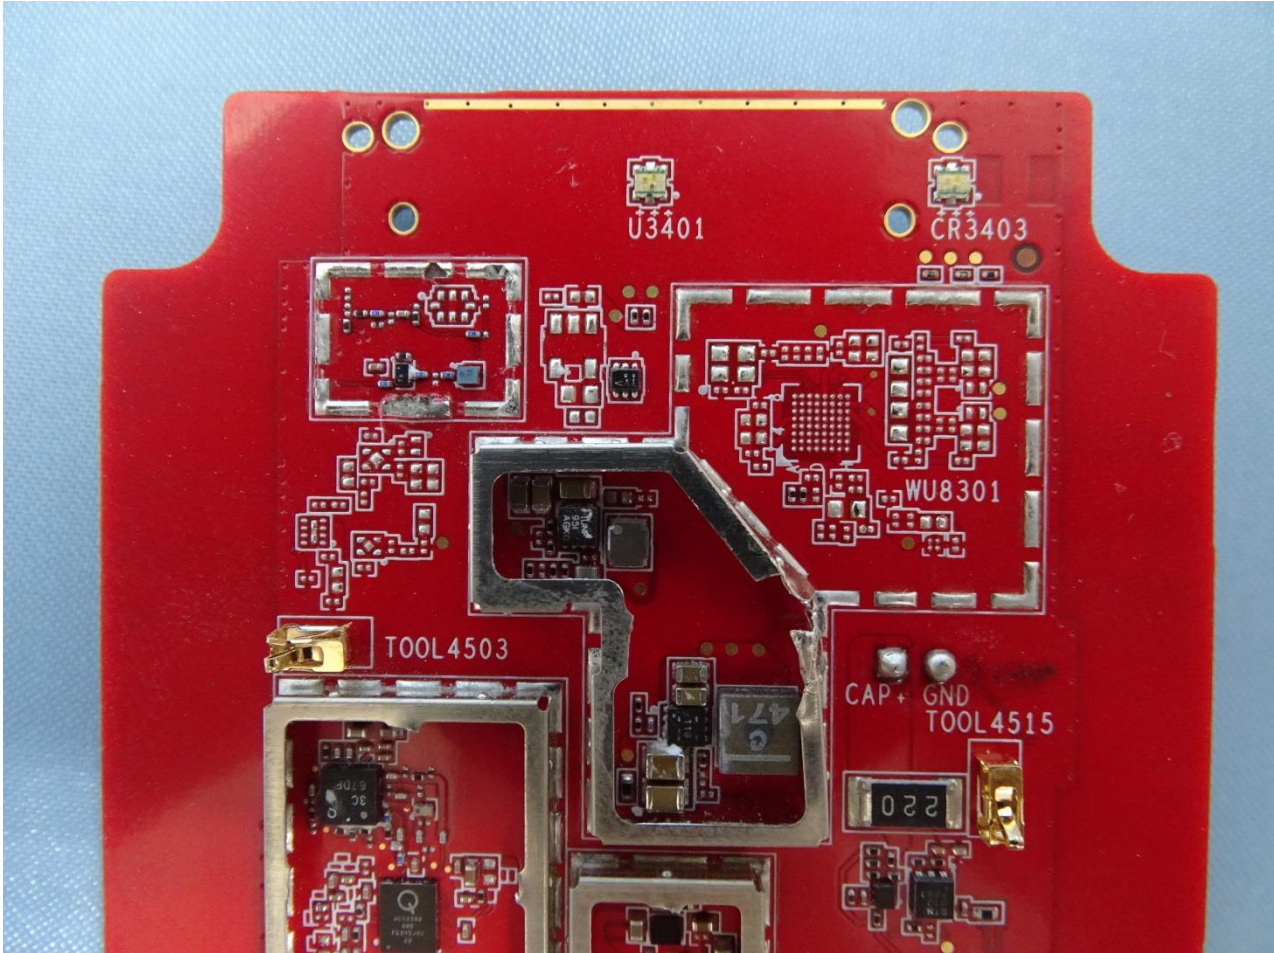

Brand Name: Zebra / Model Name: MC27BJ

Brand Name: Zebra / Model Name: MC27BJ

Brand Name: Zebra / Model Name: MC27BJ

Brand Name: Zebra / Model Name: MC27BJ

Brand Name: Zebra / Model Name: MC27BJ

Brand Name: Zebra / Model Name: MC27BJ

Brand Name: Zebra / Model Name: MC27BJ

WWAN Low, Middle Antenna

Brand Name: Zebra / Model Name: MC27BJ

WWAN High Antenna

Brand Name: Zebra / Model Name: MC27BJ

Div. Antenna

Brand Name: Zebra / Model Name: MC27BJ

WLAN and Bluetooth Antenna

Brand Name: Zebra / Model Name: MC27BJ

GPS Antenna

————THE END————