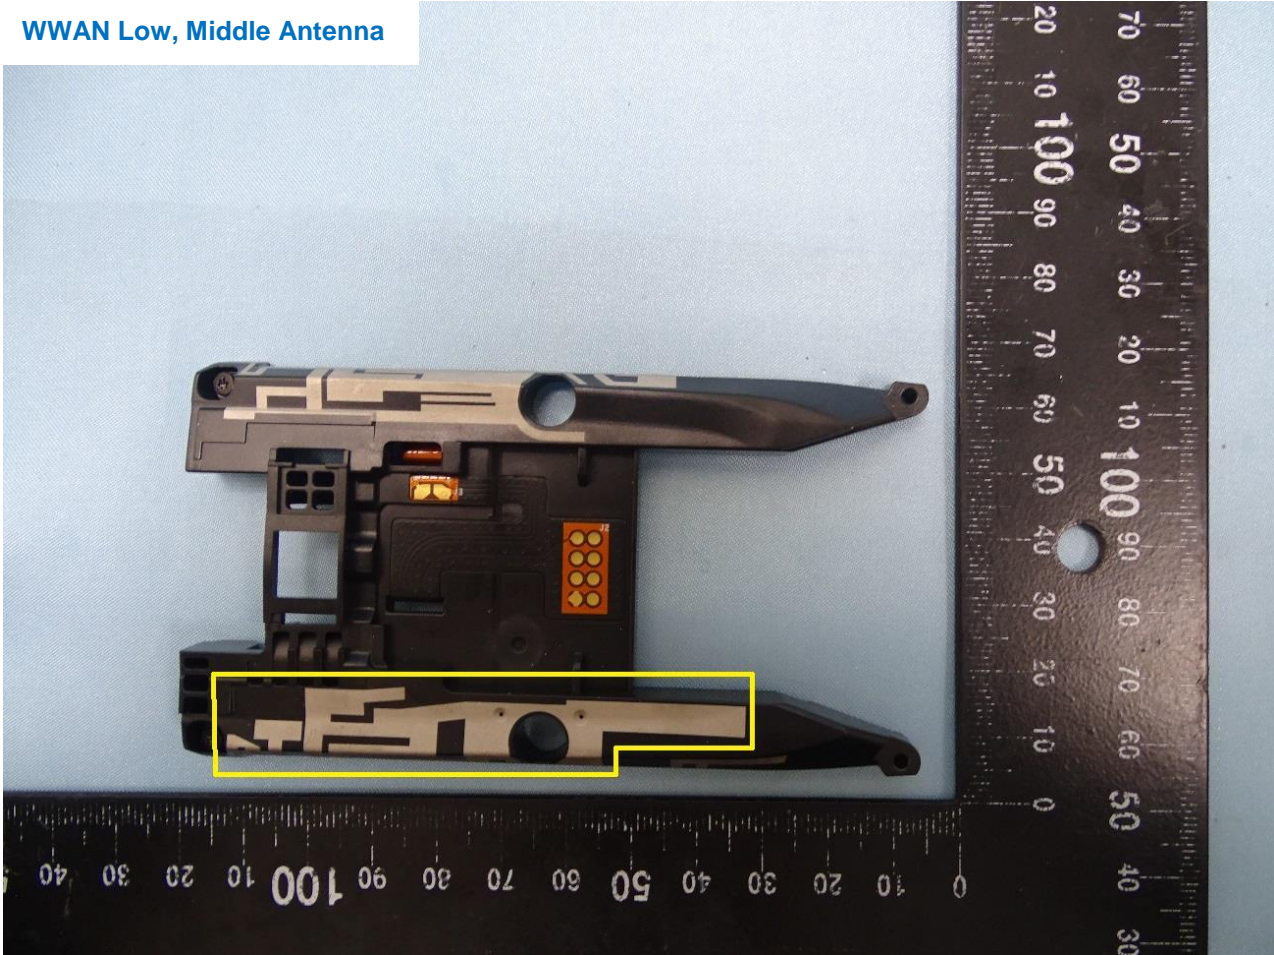

Brand Name: Zebra / Model Name: MC27BJ

Brand Name: Zebra / Model Name: MC27BJ

Brand Name: Zebra / Model Name: MC27BJ

Brand Name: Zebra / Model Name: MC27BJ

Brand Name: Zebra / Model Name: MC27BJ

Brand Name: Zebra / Model Name: MC27BJ

Brand Name: Zebra / Model Name: MC27BJ

WWAN Low, Middle Antenna

Brand Name: Zebra / Model Name: MC27BJ

WWAN High Antenna

Brand Name: Zebra / Model Name: MC27BJ

Div. Antenna

Brand Name: Zebra / Model Name: MC27BJ