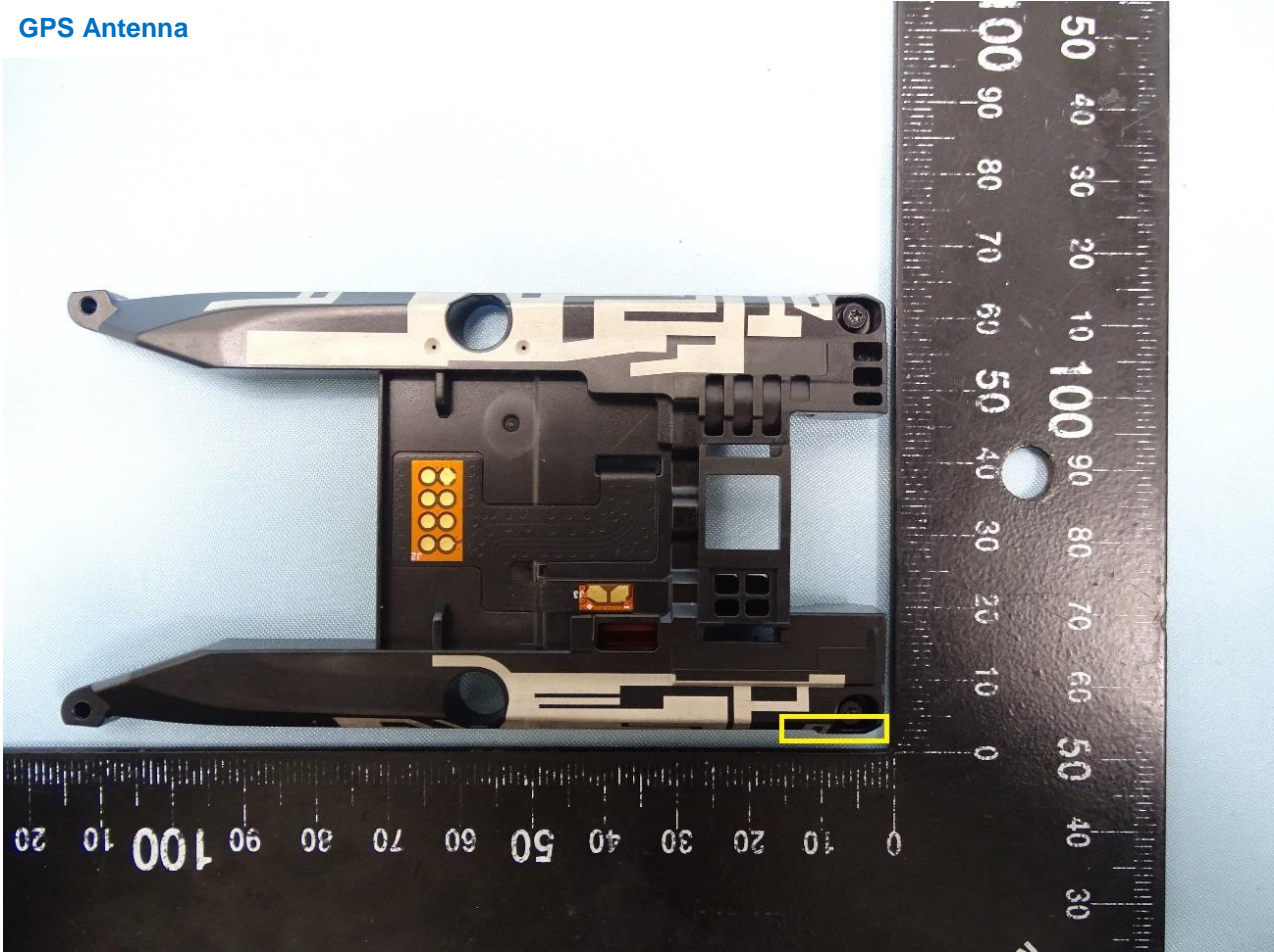

Brand Name: Zebra / Model Name: MC27AJ

WLAN and Bluetooth Antenna

Brand Name: Zebra / Model Name: MC27AJ

GPS Antenna

————THE END————