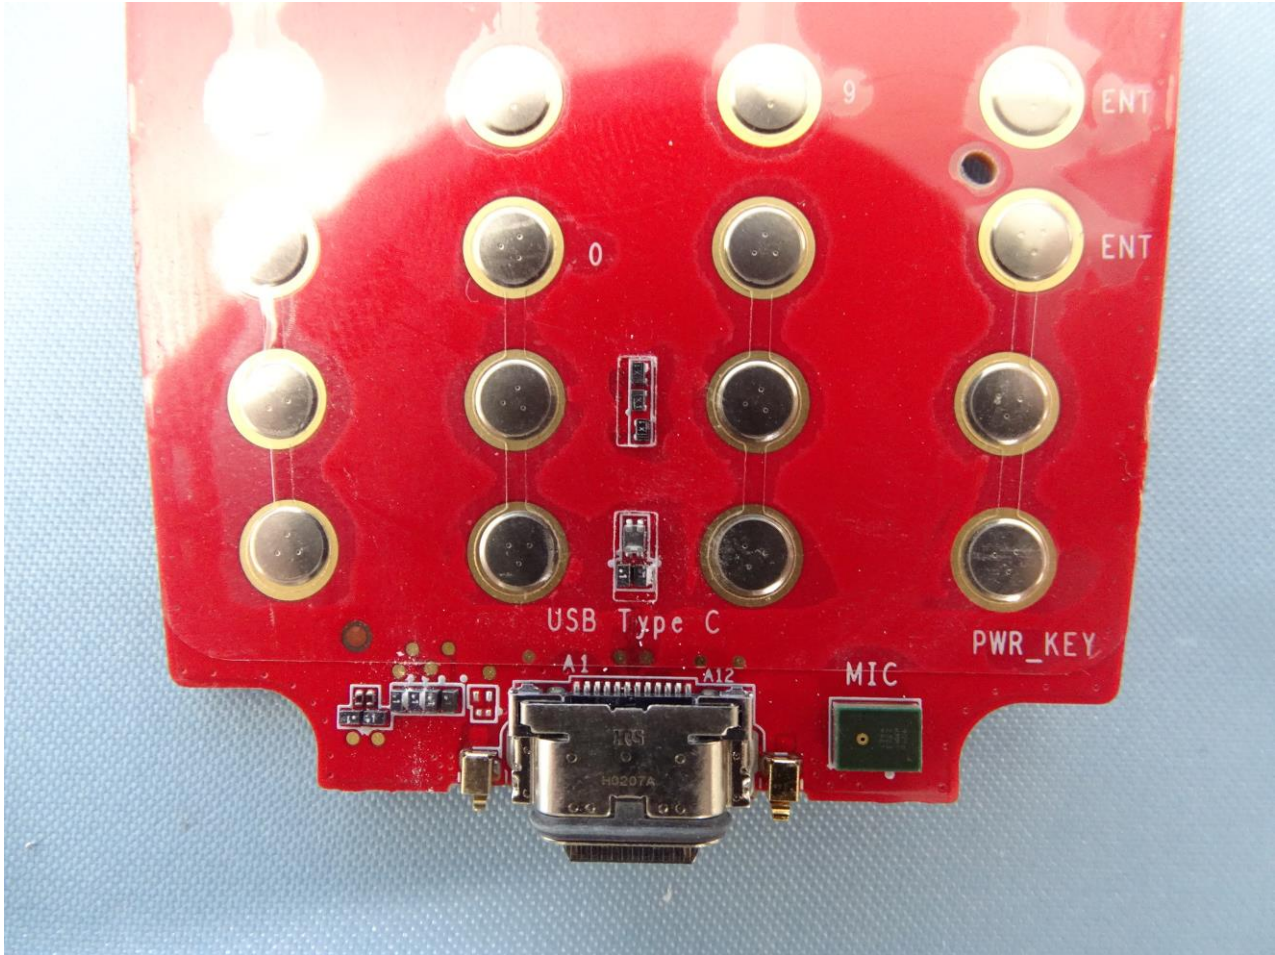

Brand Name: Zebra / Model Name: MC27AJ

Brand Name: Zebra / Model Name: MC27AJ

WWAN Low, Middle Antenna

Brand Name: Zebra / Model Name: MC27AJ

WWAN High Antenna

Brand Name: Zebra / Model Name: MC27AJ

DIV Antenna

Brand Name: Zebra / Model Name: MC27AJ

WLAN and Bluetooth Antenna

Brand Name: Zebra / Model Name: MC27AJ

GPS Antenna

————THE END————