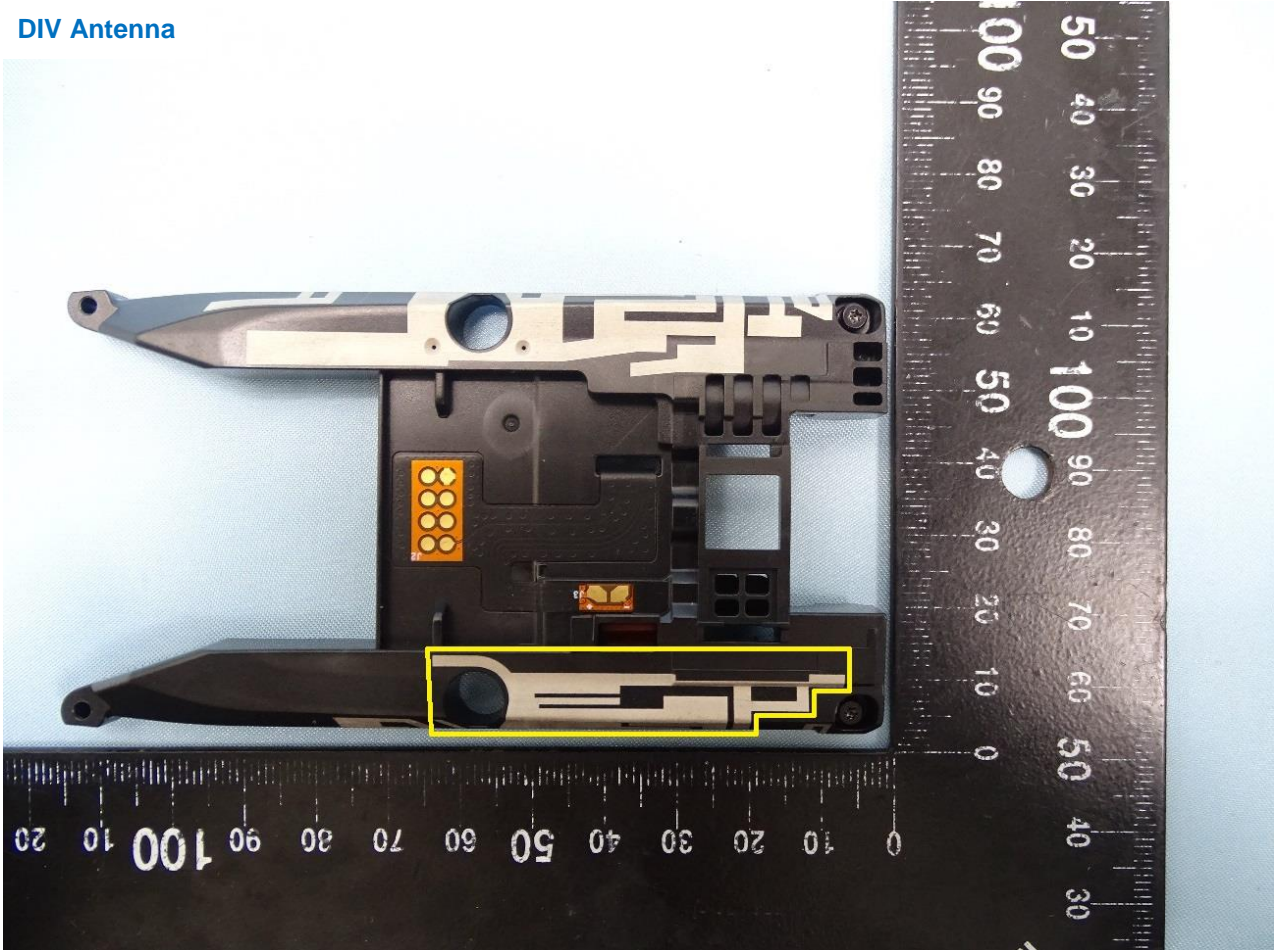

Brand Name: Zebra / Model Name: MC27AJ

Brand Name: Zebra / Model Name: MC27AJ

WWAN Low, Middle Antenna

Brand Name: Zebra / Model Name: MC27AJ

WWAN High Antenna

Brand Name: Zebra / Model Name: MC27AJ

DIV Antenna

Brand Name: Zebra / Model Name: MC27AJ

WLAN and Bluetooth Antenna

Brand Name: Zebra / Model Name: MC27AJ

GPS Antenna

————THE END————