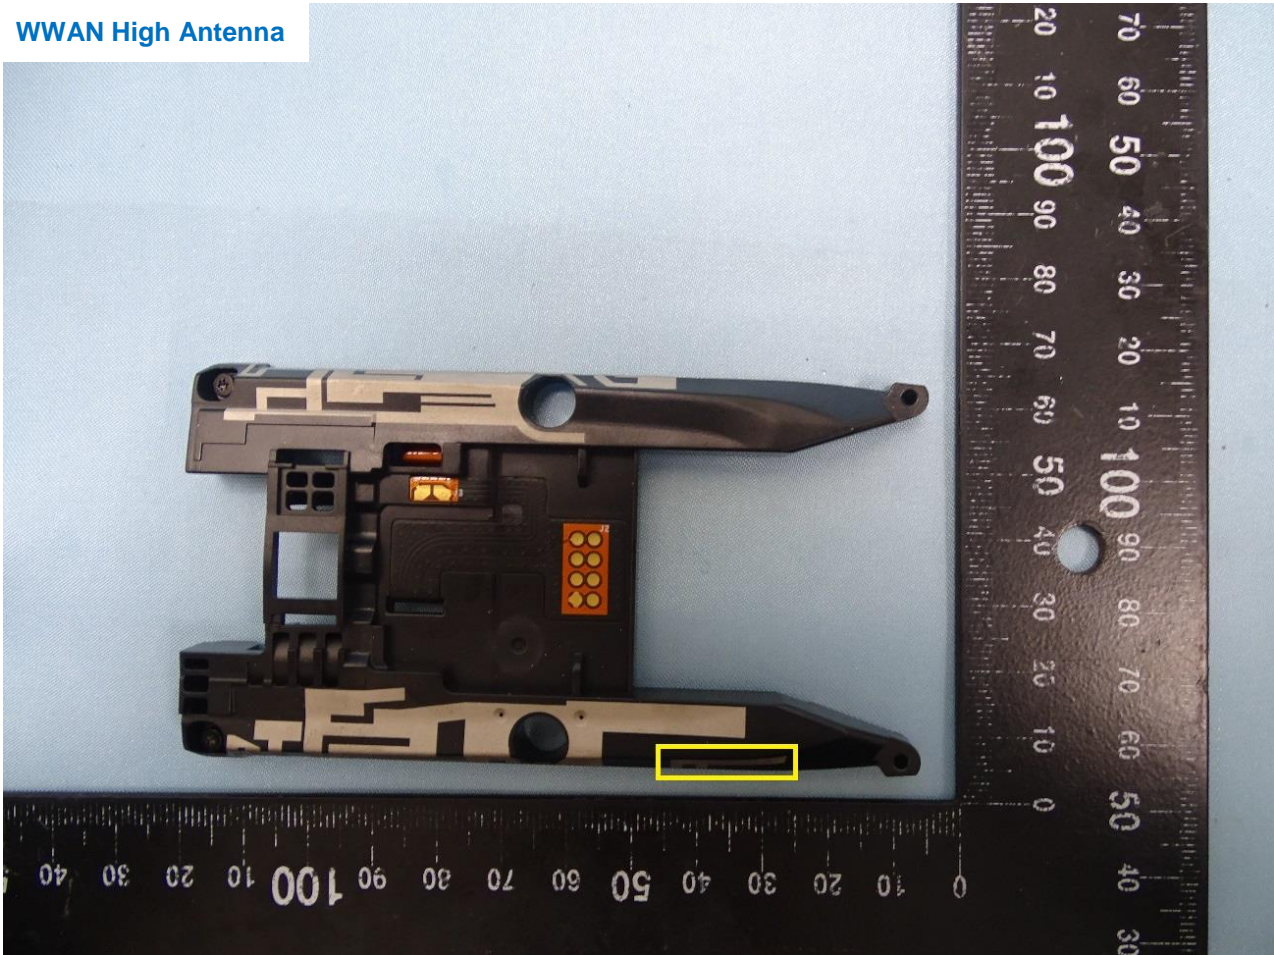

Brand Name: Zebra / Model Name: MC27AJ

Brand Name: Zebra / Model Name: MC27AJ

WWAN Low, Middle Antenna

Brand Name: Zebra / Model Name: MC27AJ

WWAN High Antenna

Brand Name: Zebra / Model Name: MC27AJ

DIV Antenna

Brand Name: Zebra / Model Name: MC27AJ

WLAN and Bluetooth Antenna

Brand Name: Zebra / Model Name: MC27AJ

GPS Antenna

————THE END————