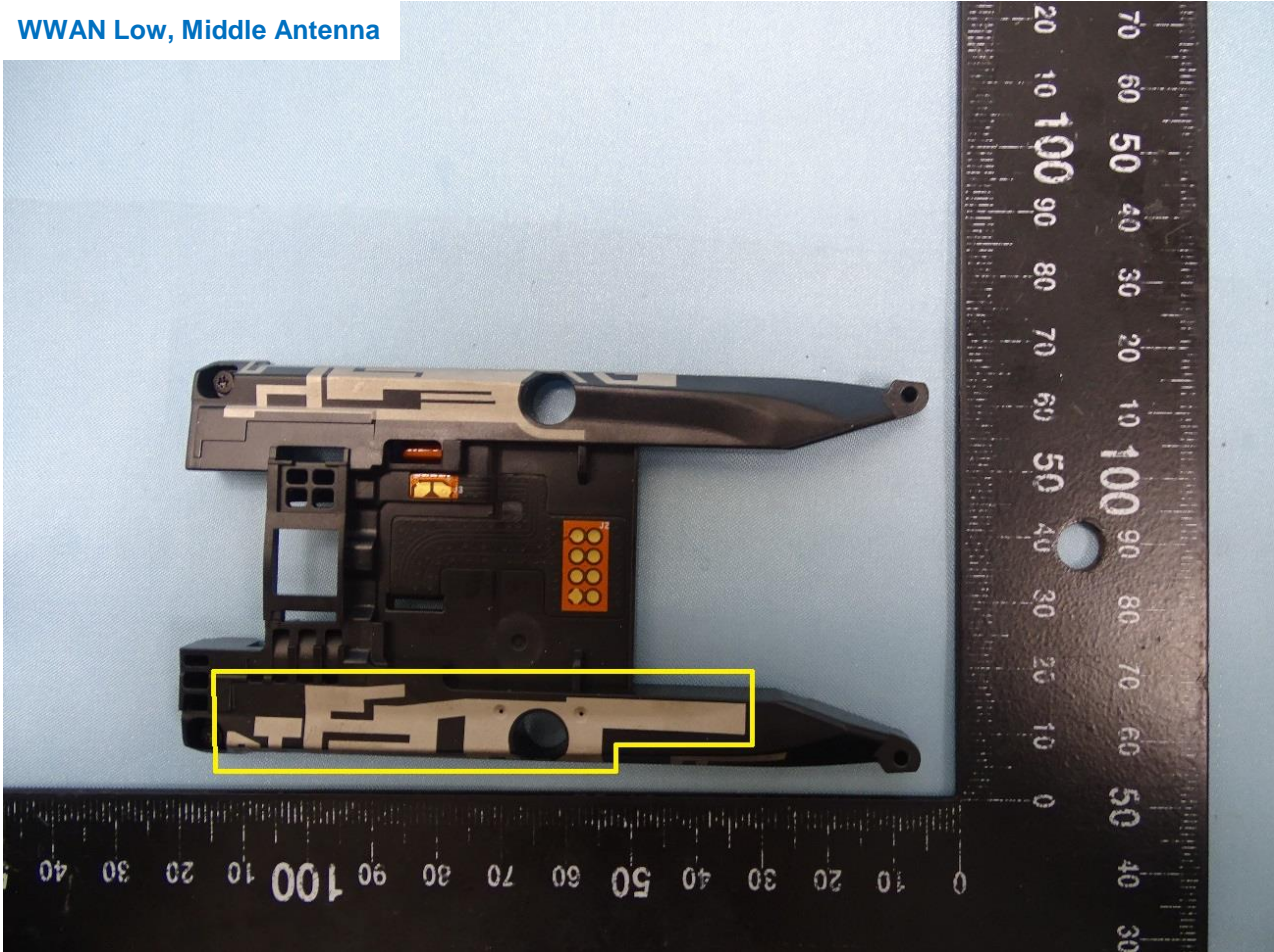

Brand Name: Zebra / Model Name: MC27AJ

Brand Name: Zebra / Model Name: MC27AJ

WWAN Low, Middle Antenna

Brand Name: Zebra / Model Name: MC27AJ

WWAN High Antenna

Brand Name: Zebra / Model Name: MC27AJ

DIV Antenna

Brand Name: Zebra / Model Name: MC27AJ

WLAN and Bluetooth Antenna

Brand Name: Zebra / Model Name: MC27AJ

GPS Antenna

————THE END————