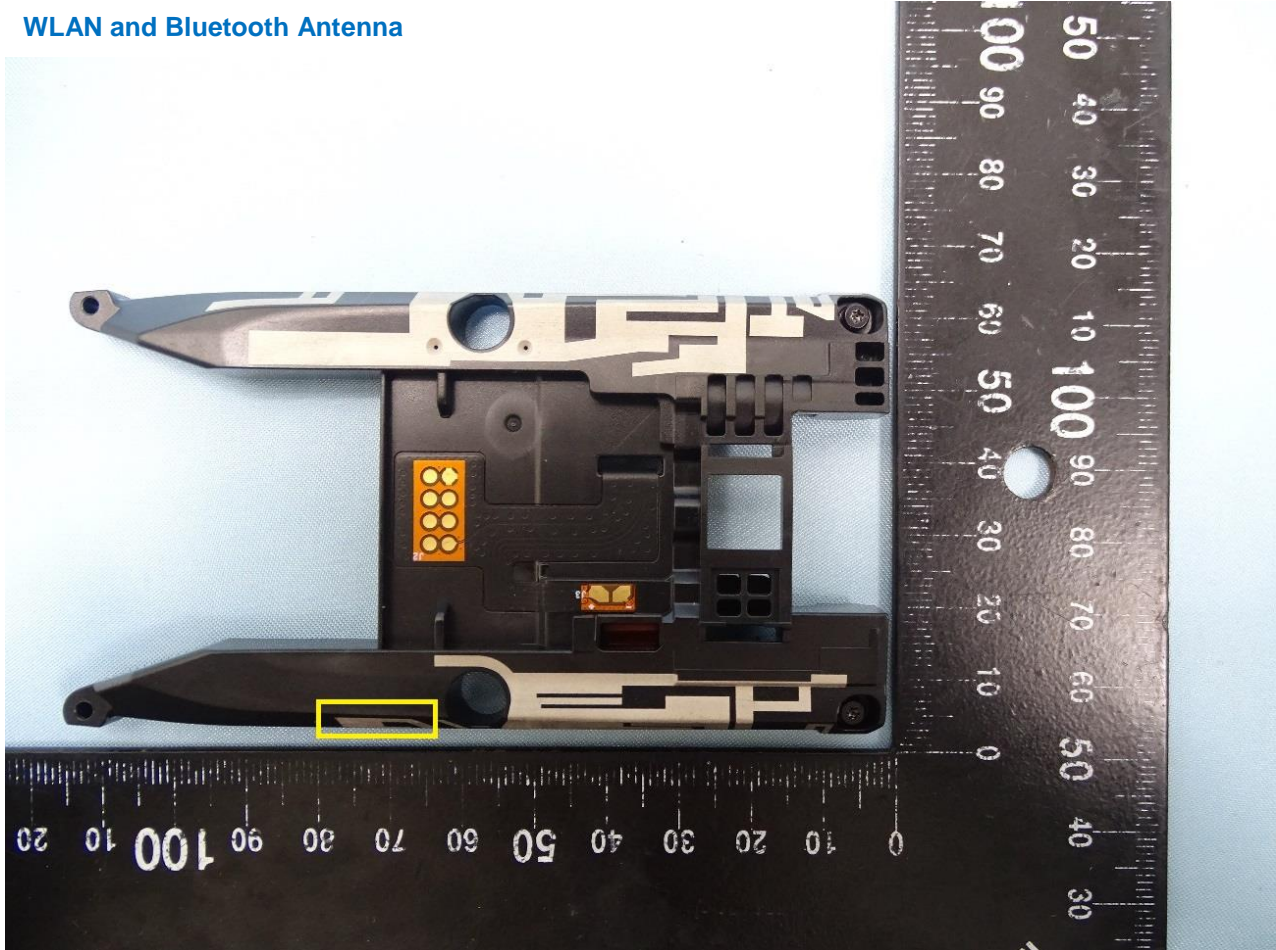

Brand Name: Zebra / Model Name: MC27AJ

Brand Name: Zebra / Model Name: MC27AJ

WWAN Low, Middle Antenna

Brand Name: Zebra / Model Name: MC27AJ

WWAN High Antenna

Brand Name: Zebra / Model Name: MC27AJ

DIV Antenna

Brand Name: Zebra / Model Name: MC27AJ

WLAN and Bluetooth Antenna

Brand Name: Zebra / Model Name: MC27AJ

GPS Antenna

————THE END————