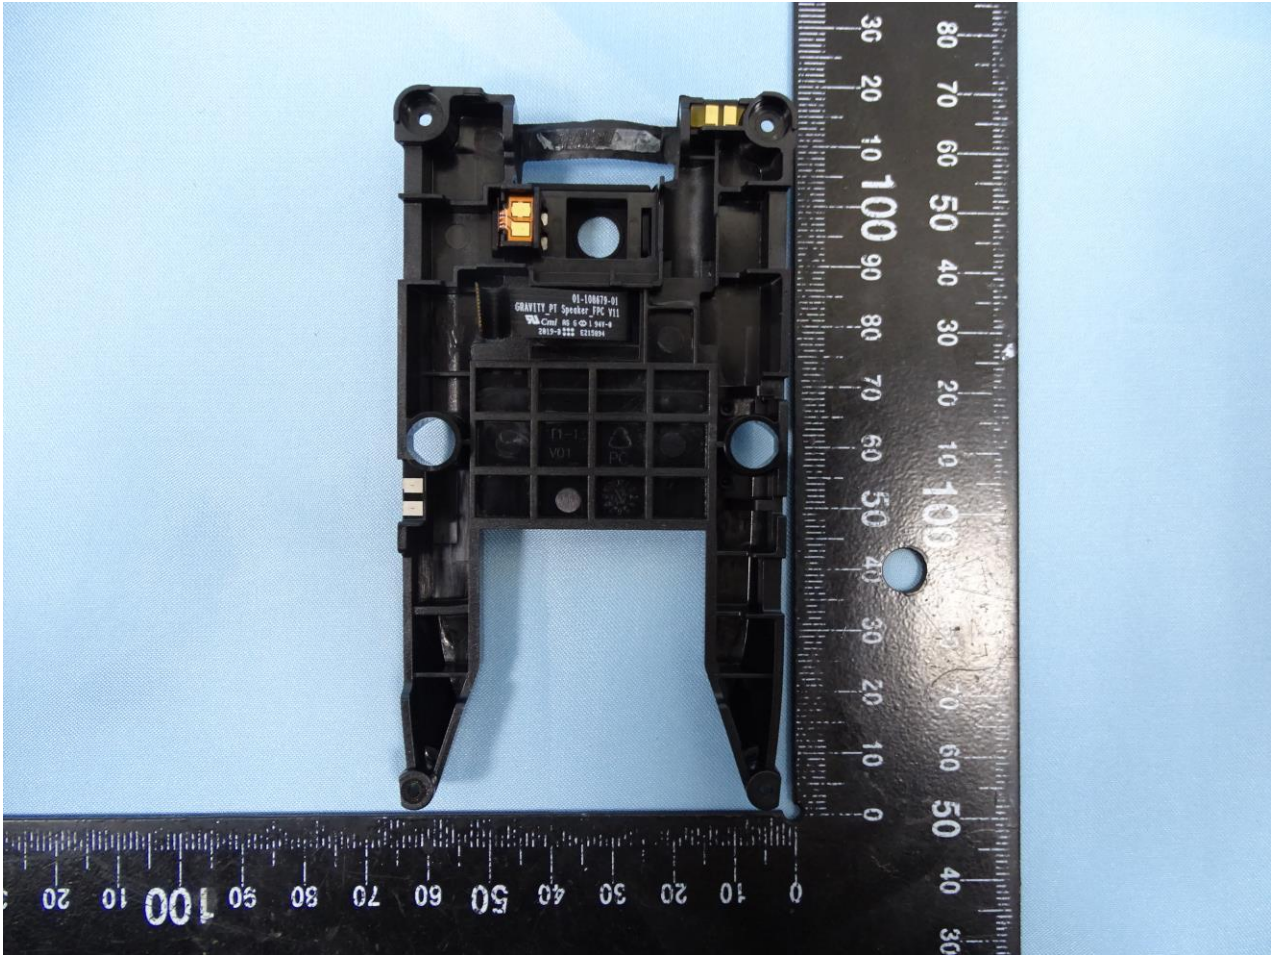

Brand Name: Zebra / HVIN: MC220K