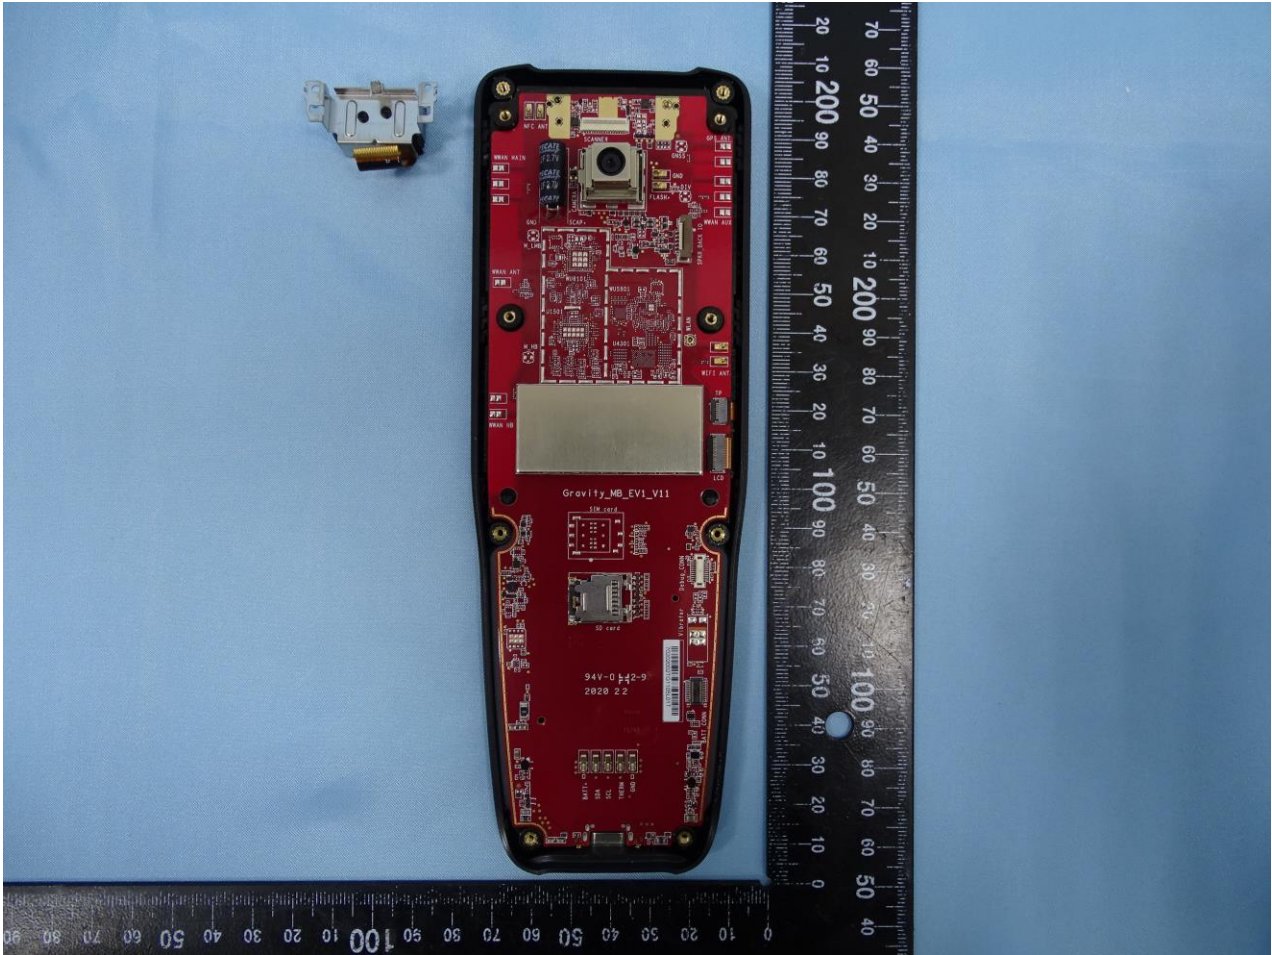

Brand Name: Zebra / HVIN: MC220K