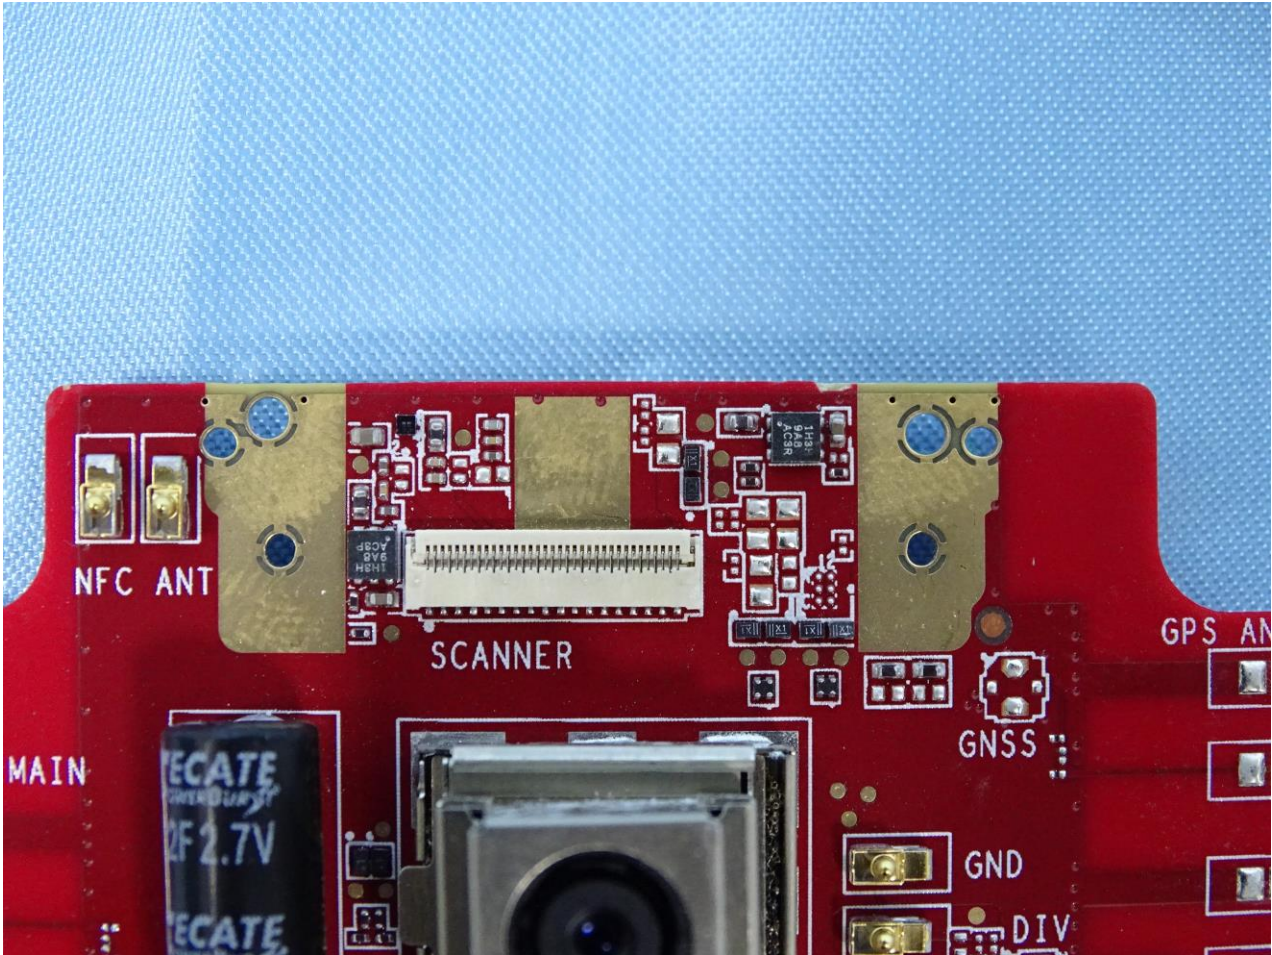

Brand Name: Zebra / HVIN: MC220K