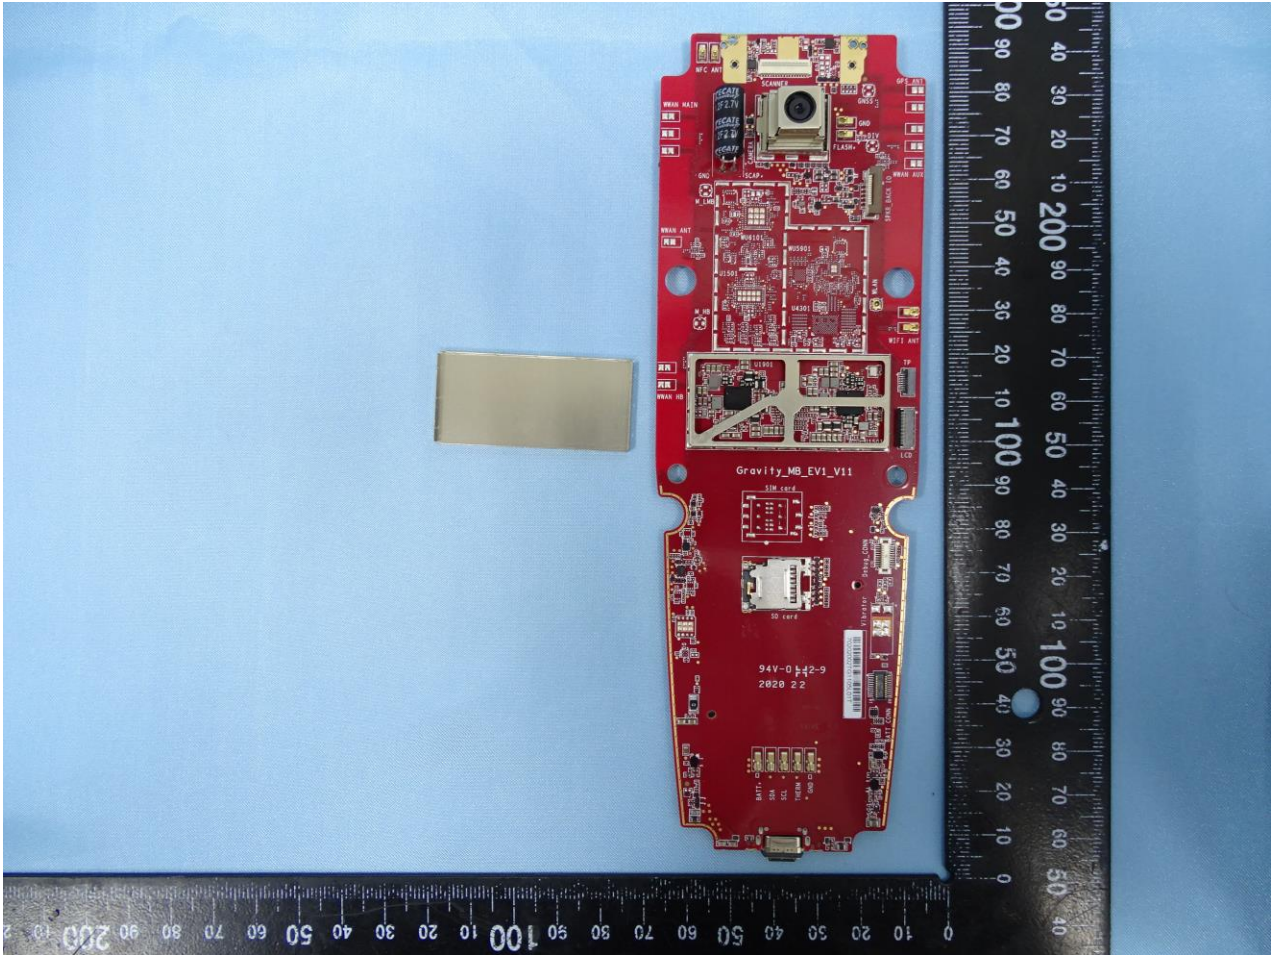

Brand Name: Zebra / HVIN: MC220K