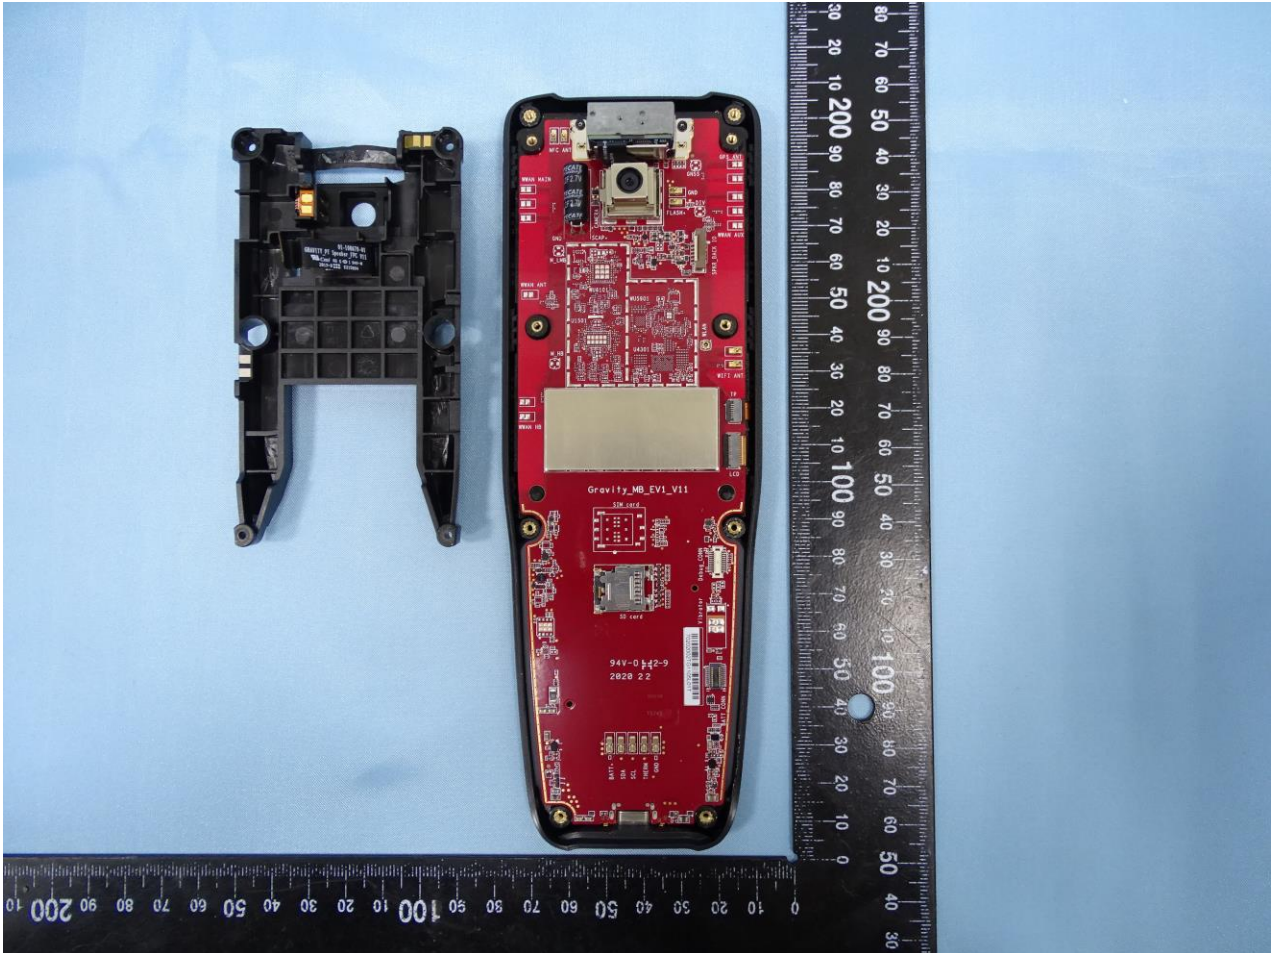

Brand Name: Zebra / HVIN: MC220K