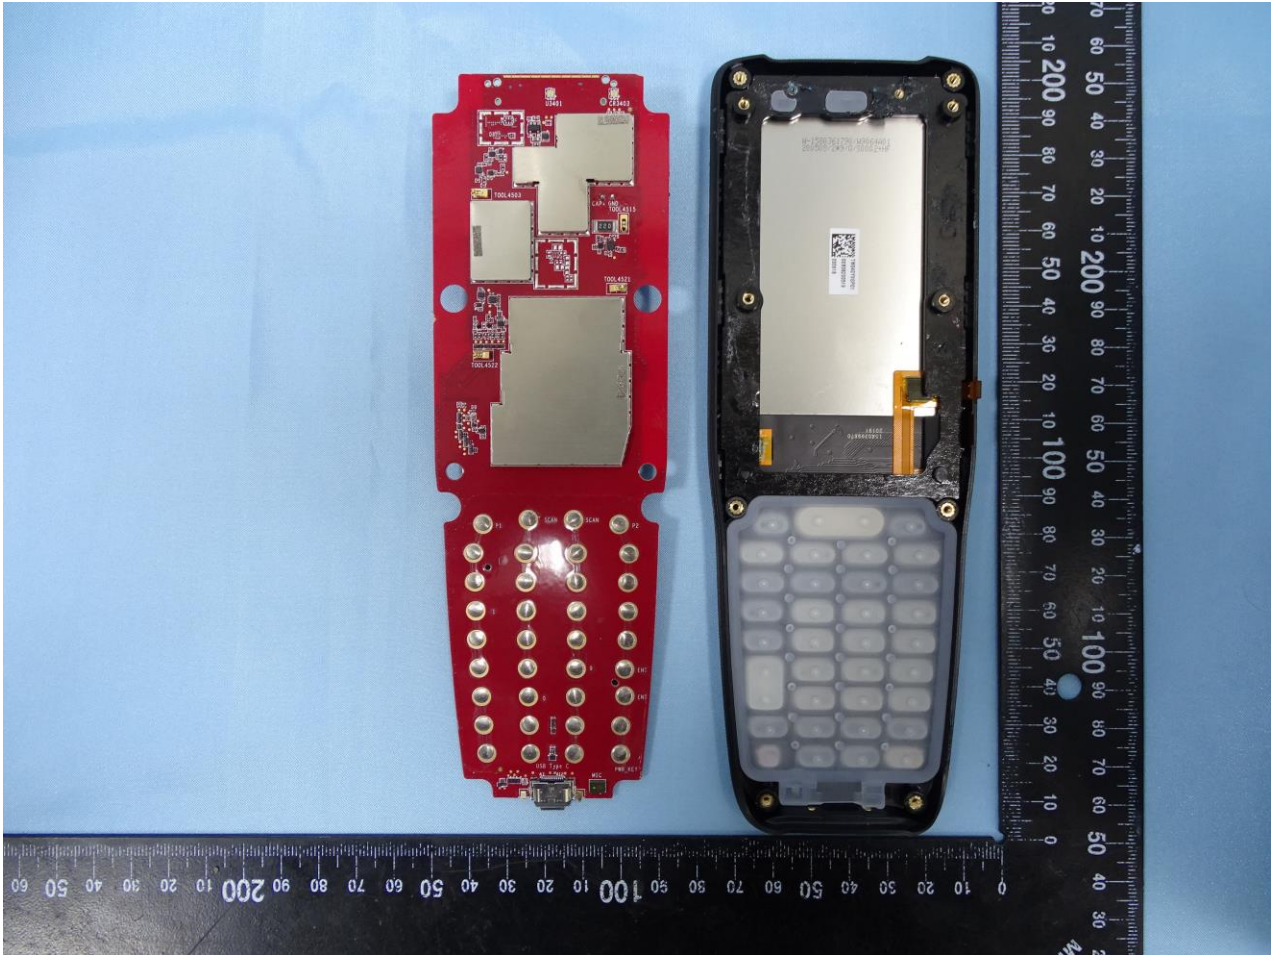

Brand Name: Zebra / HVIN: MC220K