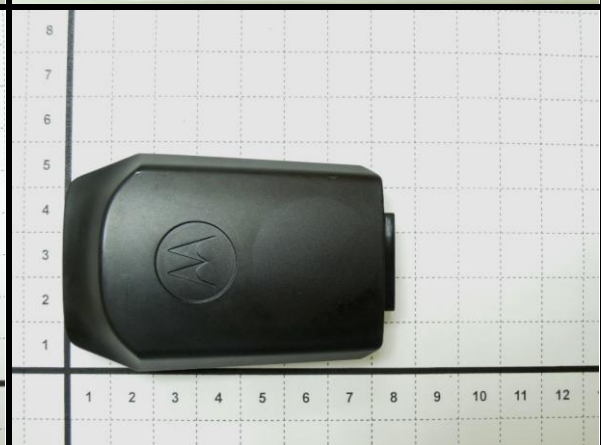

PHOTOGRAPHS OF THE TEST CONFIGURATION

(SAR Test Set Up Photos)

FRONT FACE WITH 1.5 CM GAP

REAR FACE WITH 1.5 CM GAP

**FRONT FACE WITH 0 CM GAP
(DUT WITH HOLSTER)**

**REAR FACE WITH 0 CM GAP
(DUT WITH HOLSTER)**