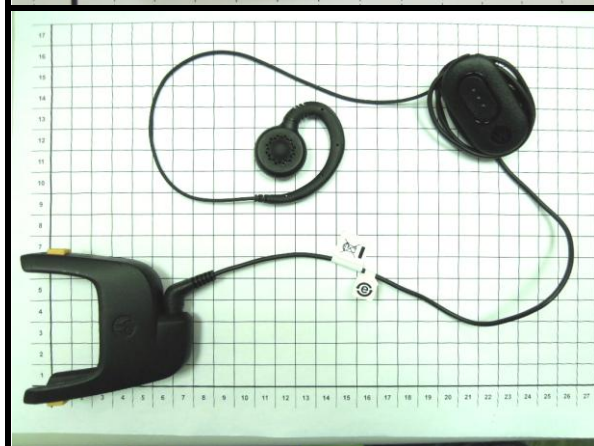

PHOTOGRAPHS OF THE TEST CONFIGURATION

(SAR Test Set Up Photos)

FRONT FACE WITH 1.5 CM GAP

REAR FACE WITH 1.5 CM GAP

**FRONT FACE WITH 0 CM GAP
(DUT WITH HOLSTER)**

**REAR FACE WITH 0 CM GAP
(DUT WITH HOLSTER)**