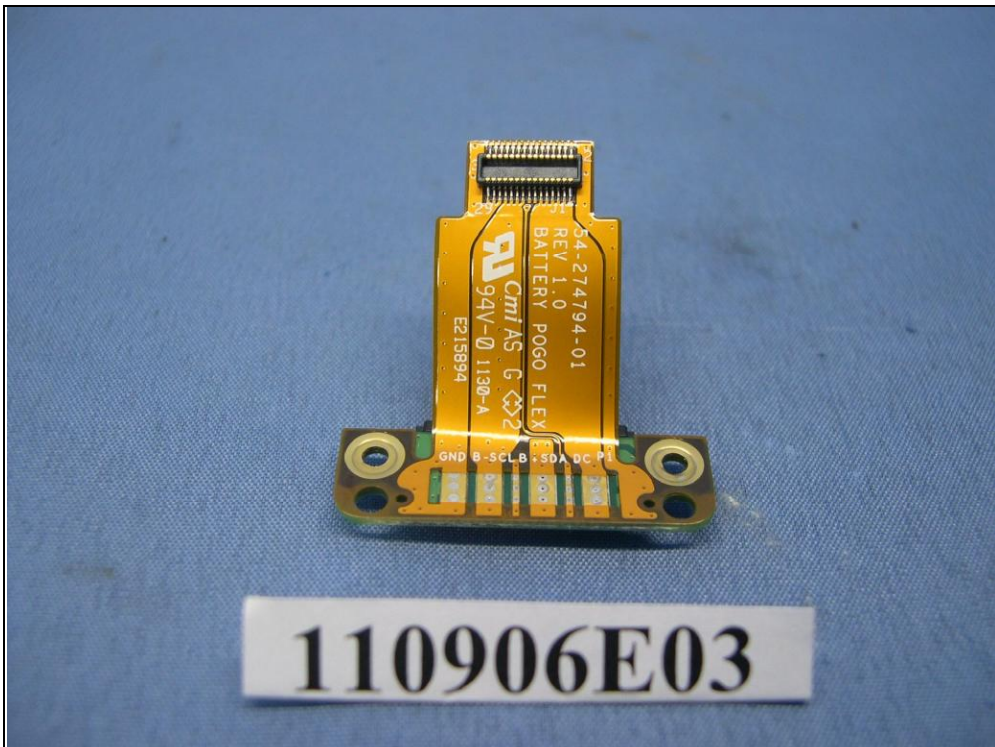

# CONSTRUCTION PHOTOS OF EUT

Brand: MOTOROLA / Model No.: MC2180

110906E03