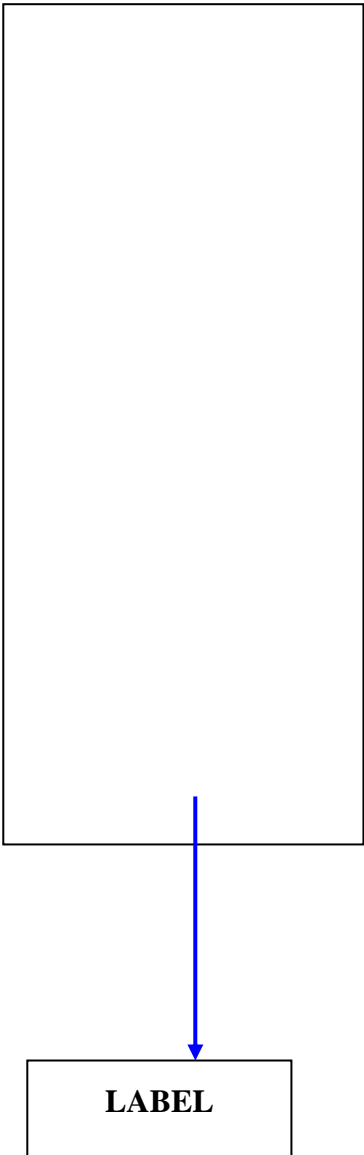

FCC LABEL LOCATION

The label will be permanently affixed at a conspicuous location on the device.

Back Side :

(Fig.1) FCC ID: UZ7MC2180