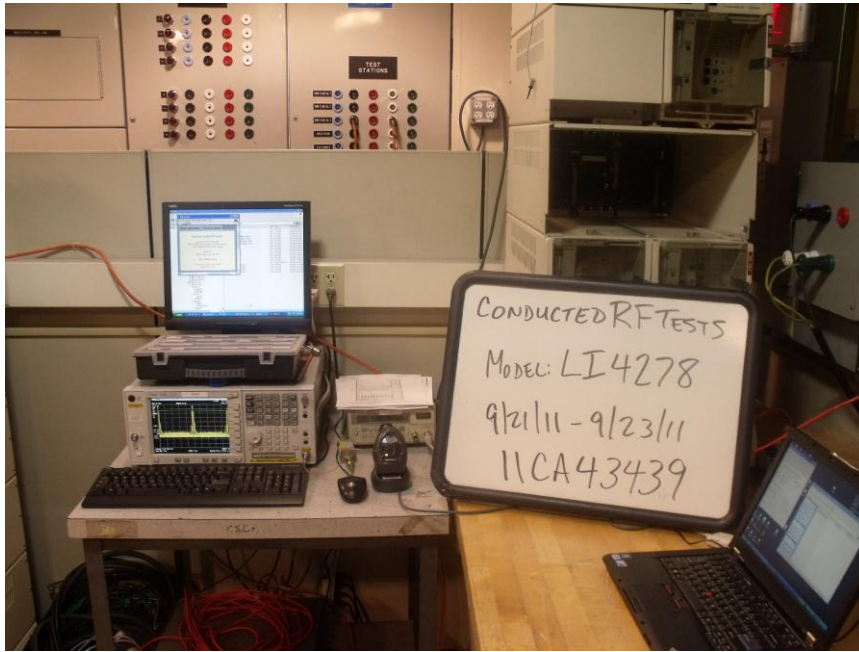

ANTENNA PORT CONDUCTED PHOTO

RADIATED FRONT PHOTO
BELOW 1 GHz

ABOVE 1 GHz

RADIATED BACK PHOTO
BELOW 1 GHz

ABOVE 1 GHz

LINE CONDUCTED FRONT PHOTO
Passthru Cradle Configuration

Charging Cradle Configuration

LINE CONDUCTED BACK PHOTO
Passthru Cradle Configuration