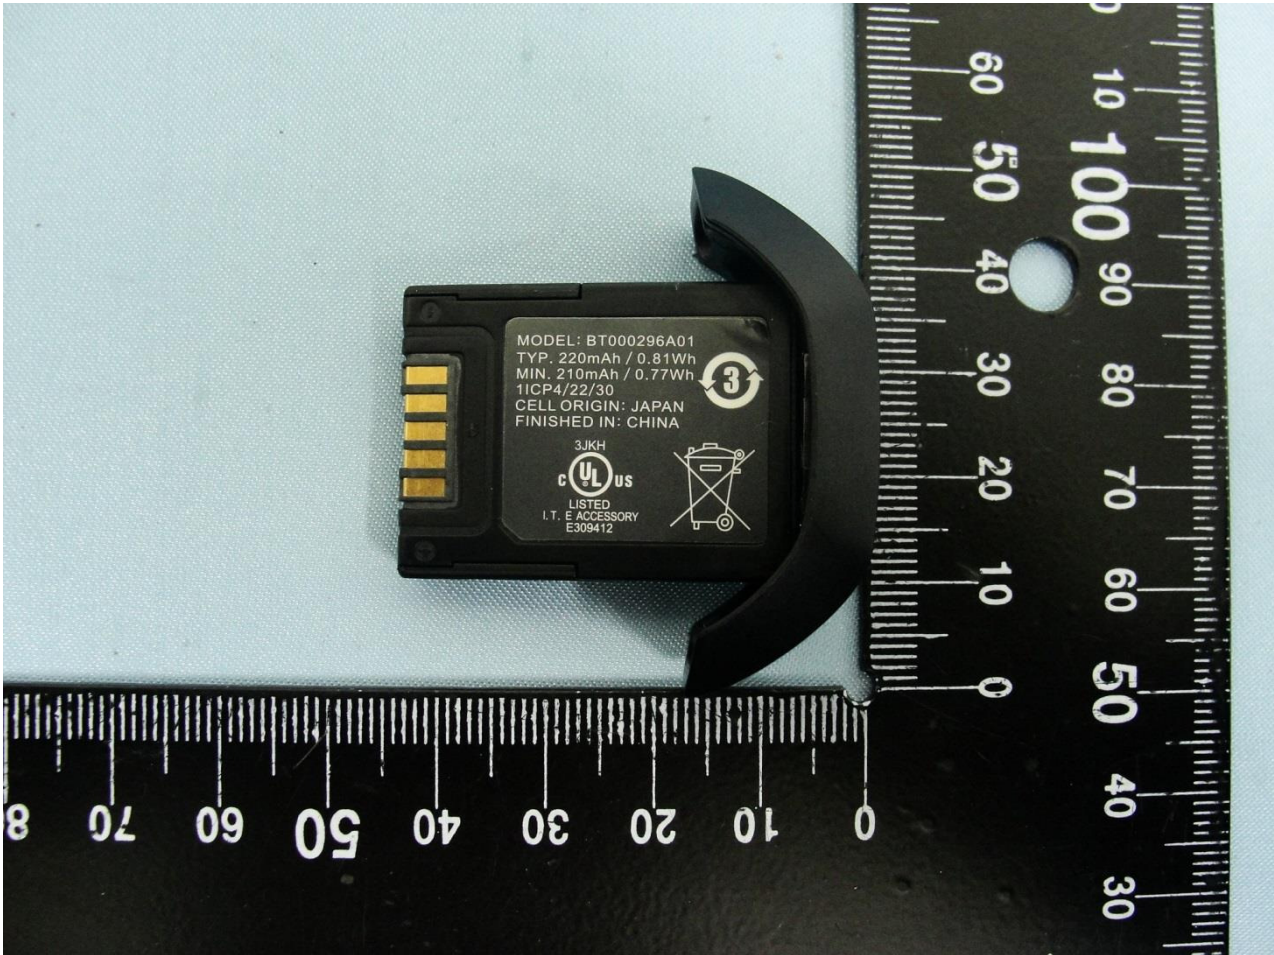

Brand Name: Zebra / Model Name: HS3100 / Marketing Name: HS3100