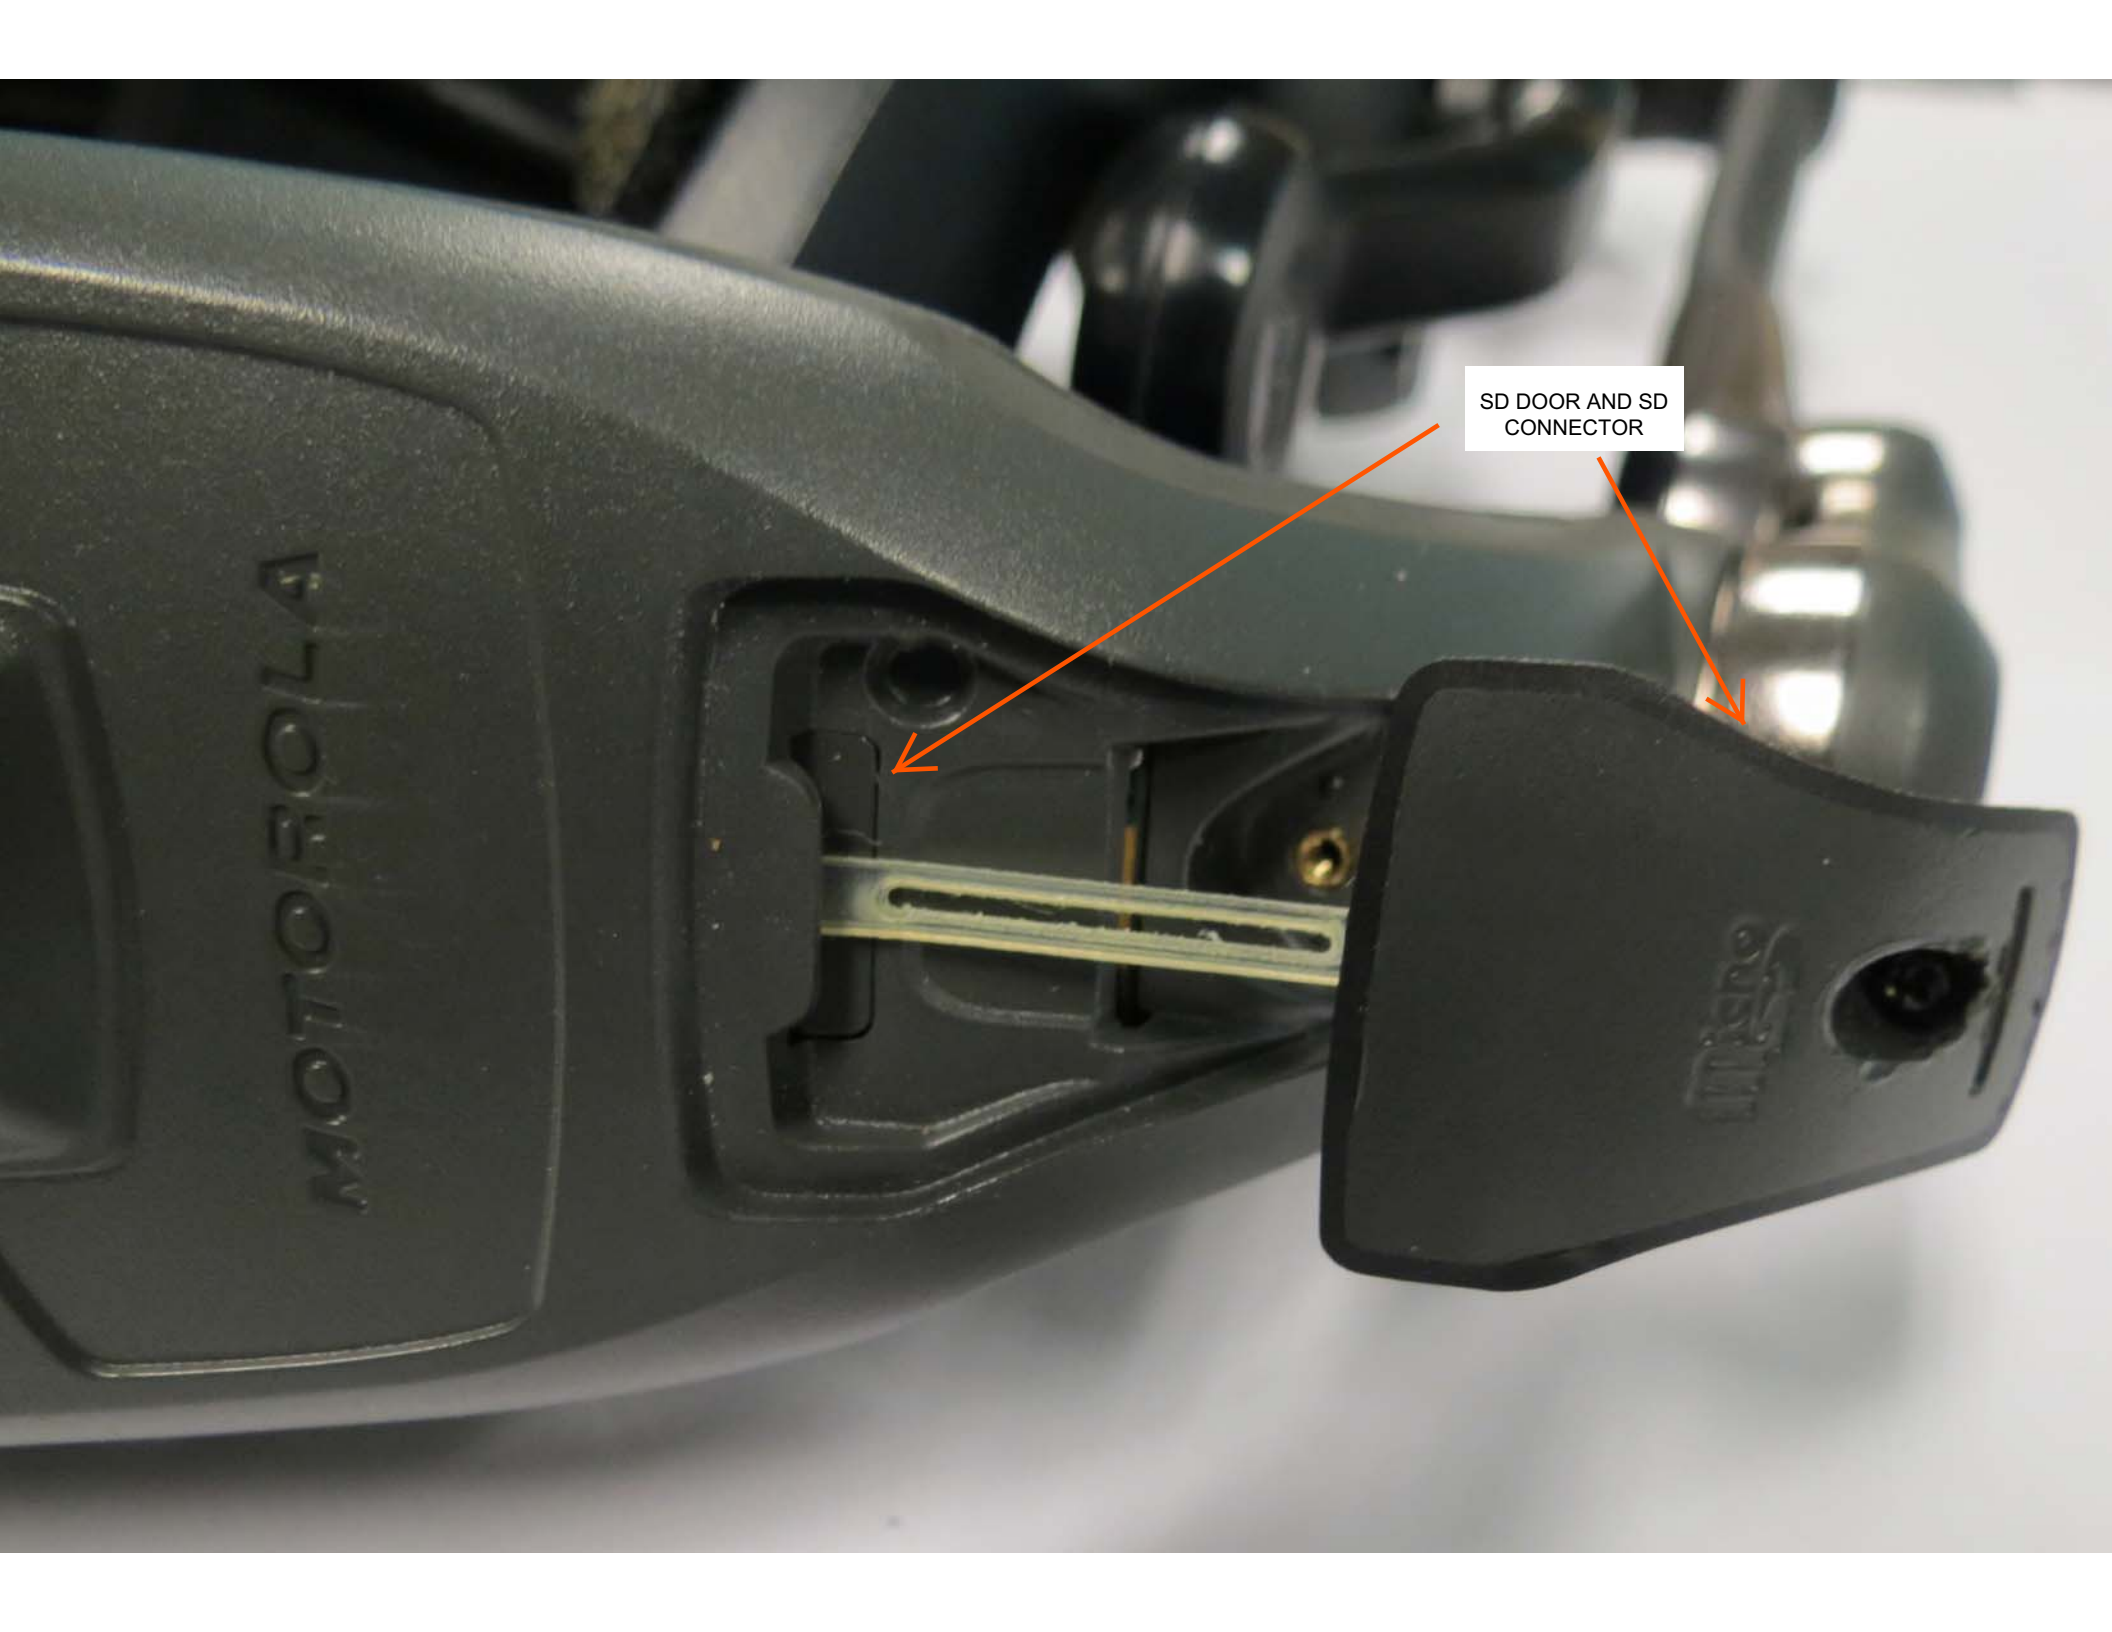

HC170

HARDGOODS
ASSEMBLY

SD DOOR AND SD
CONNECTOR

BATTERY DOOR

LED

SUSPEND/RESUME BUTTON

SD DOOR

DISPLAY POD

TEMPLE: BOARD SPEAKER AND USB