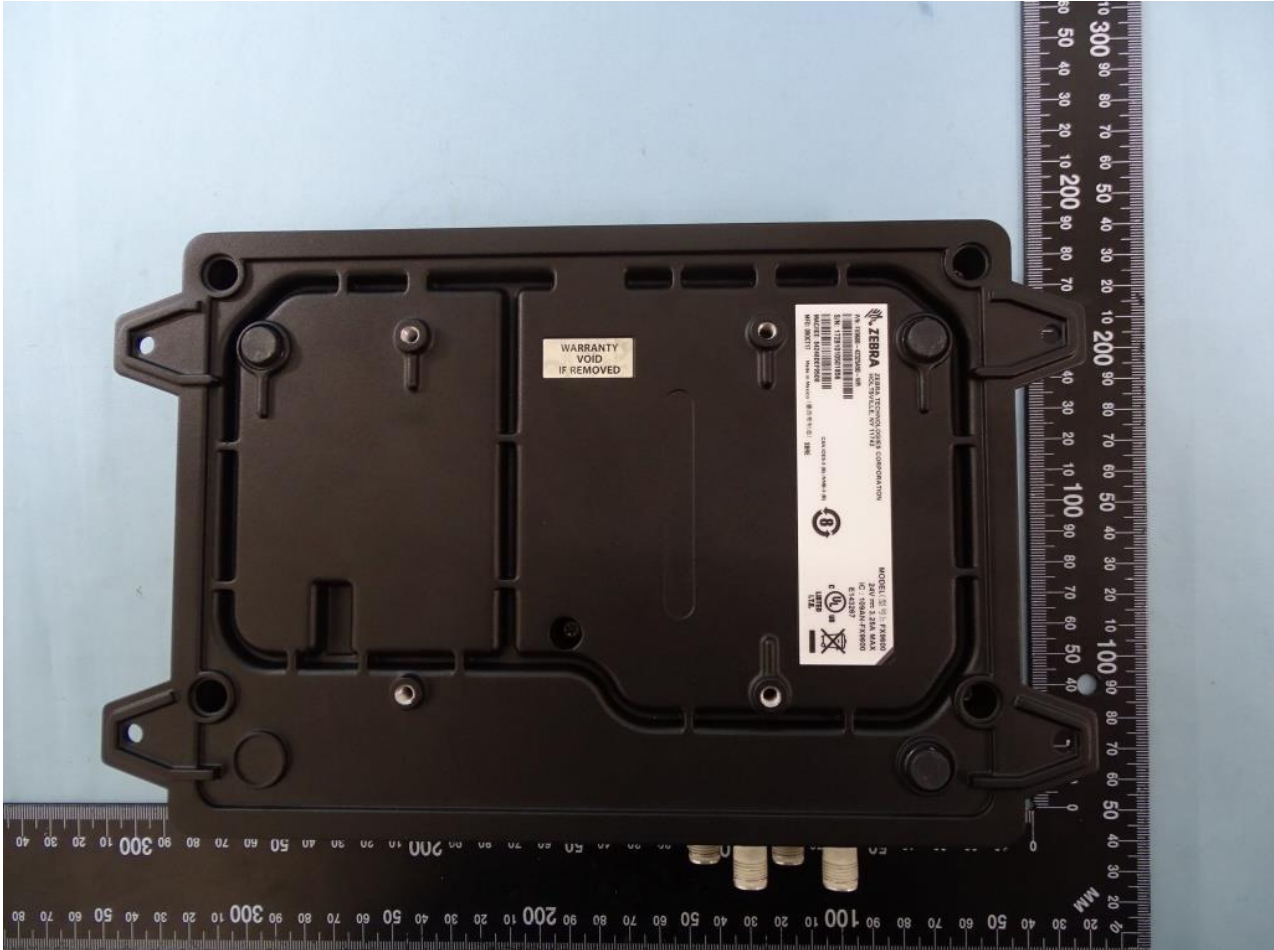

1. External Photograph of EUT

Brand Name: Zebra / Model Name: FX9600

Sample 1

Brand Name: Zebra / Model Name: FX9600

Brand Name: Zebra / Model Name: FX9600

Brand Name: Zebra / Model Name: FX9600

Brand Name: Zebra / Model Name: FX9600

Brand Name: Zebra / Model Name: FX9600

Brand Name: Zebra / Model Name: FX9600

Sample 2

Brand Name: Zebra / Model Name: FX9600

Brand Name: Zebra / Model Name: FX9600

Brand Name: Zebra / Model Name: FX9600

Brand Name: Zebra / Model Name: FX9600

Brand Name: Zebra / Model Name: FX9600

2. Photograph of Accessory

Brand Name: Zebra / Model Name: FX9600

Specification of Accessory		
Adapter	Brand Name	Zebra
	Model Name	PS000088A01
POE	Brand Name	Zebra
	Model Name	PD-9001GR/AT/AC
Power Cable	Brand Name	Zebra
	Model Name	N/A
Antenna	Brand Name	Zebra
	Model Name	AN480-CL66100WR
Antenna RF Cable	Brand Name	Zebra
	Model Name	CBLRD-1B40006801