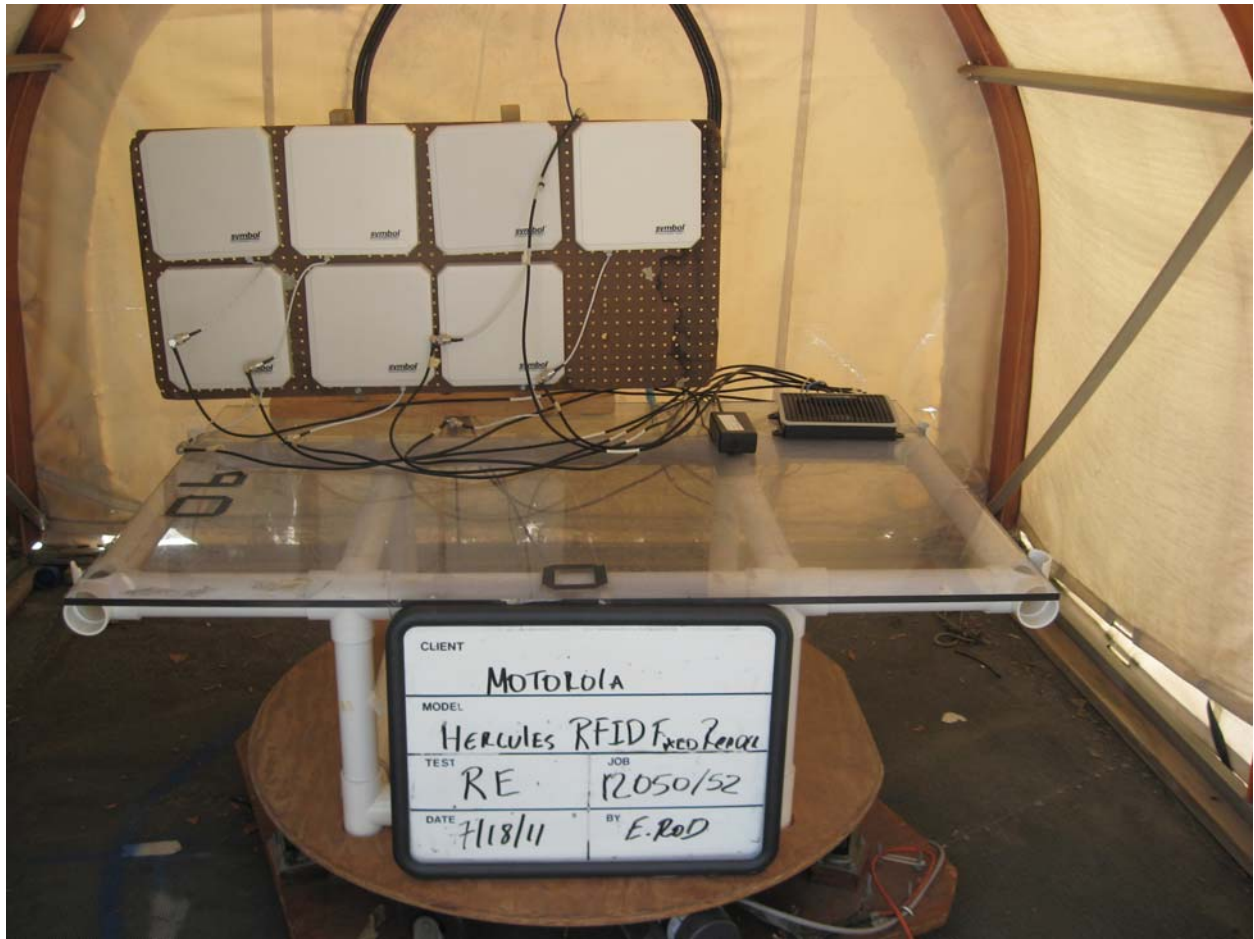

# Test Setup photos

CLIENT	MOTOROLA	
MODEL	HERCULES RFID	
TEST	RE	JOB
DATE	7/18/11	12050/52
		BY E. ROD