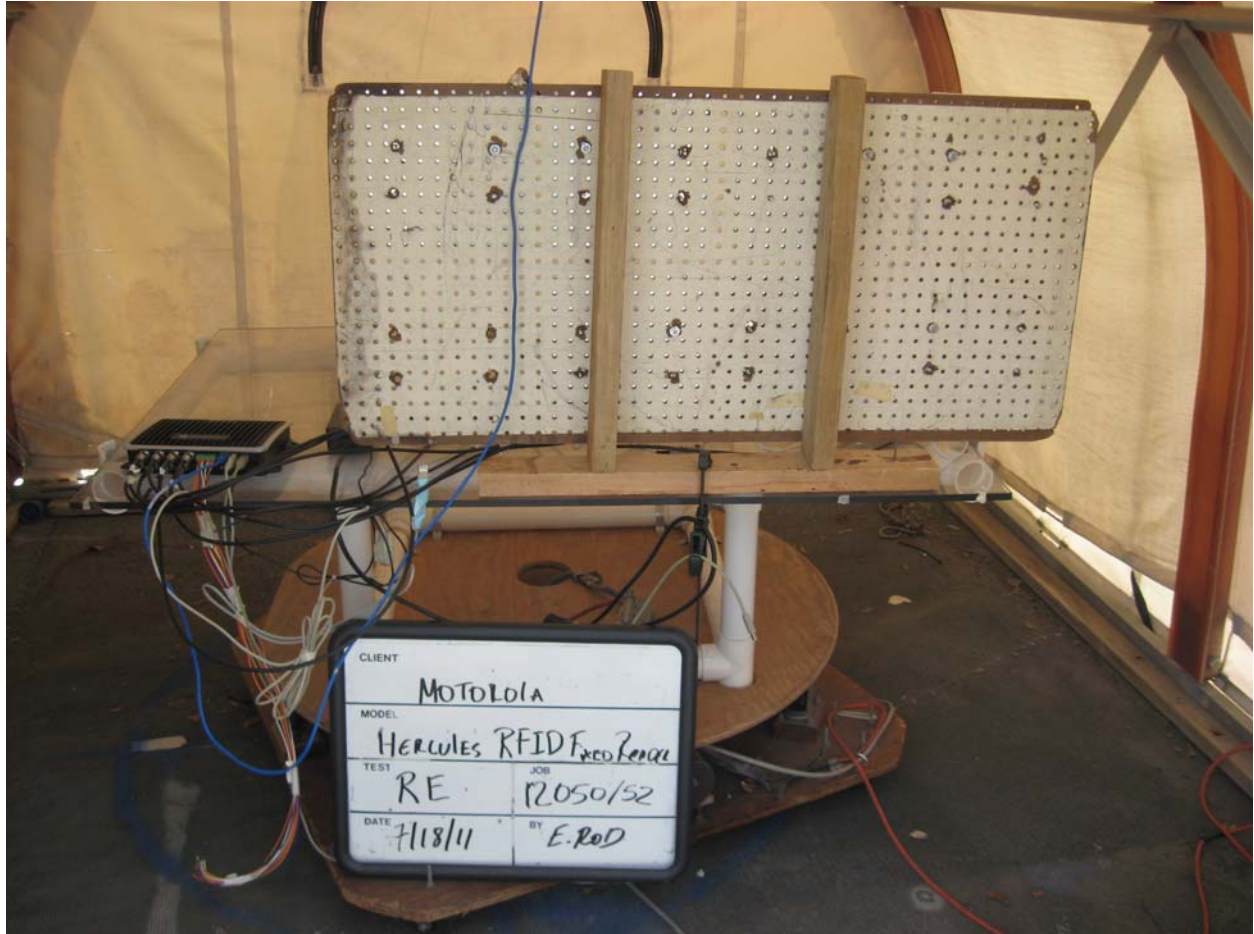

# Test Setup photos

CLIENT	MOTOROLA	
MODEL	HERCULES RFID	
TEST	RE	JOB
DATE	7/18/11	12050/52
		BY E. ROD