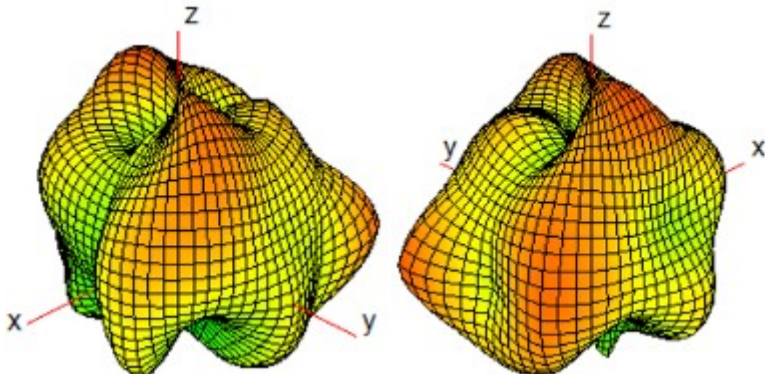

## Radiation Pattern

Ant 7(WiFi0/BT/GPS L1)\_1575MHz

Ant 7(WiFi0/BT/GPS L1)\_2450MHz

Ant 7(WiFi0/BT/GPS L1)\_5200MHz

Ant 7(WiFi0/BT/GPS L1)\_5300MHz

Ant 7(WiFi0/BT/GPS L1)\_5500MHz

Ant 7(WiFi0/BT/GPS L1)\_5800MHz