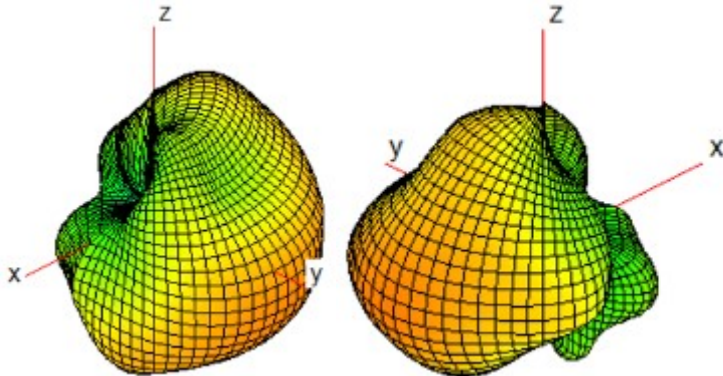

Ant 7(WiFi0/BT/GPS L1)\_6200MHz

Ant 7(WiFi0/BT/GPS L1)\_6500MHz

Ant 7(WiFi0/BT/GPS L1)\_6750MHz

Ant 7(WiFi0/BT/GPS L1)\_7000MHz

Ant 8(WiFi1/BT)\_2450MHz

Ant 8(WiFi1/BT)\_5200MHz

Ant 8(WiFi1/BT)\_5300MHz

Ant 8(WiFi1/BT)\_5500MHz