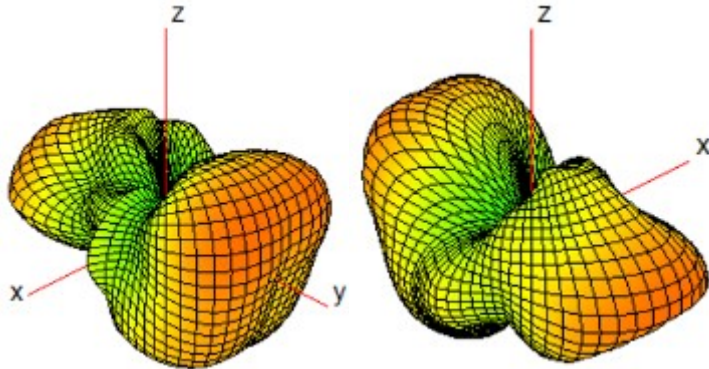

Radiation Pattern

Ant 7(WiFi0/BT/GPS L1)_1575MHz