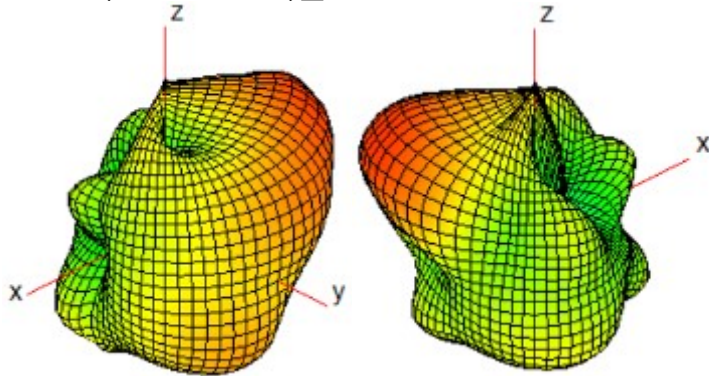

Ant 8(WiFi1/BT)_6500MHz