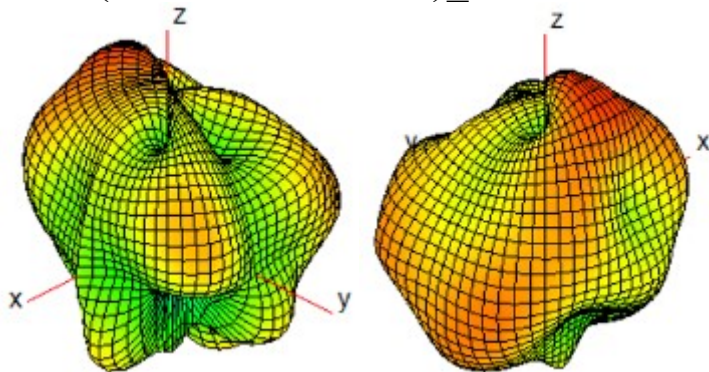

Ant 7(WiFi0/BT/GPS L1)_6200MHz