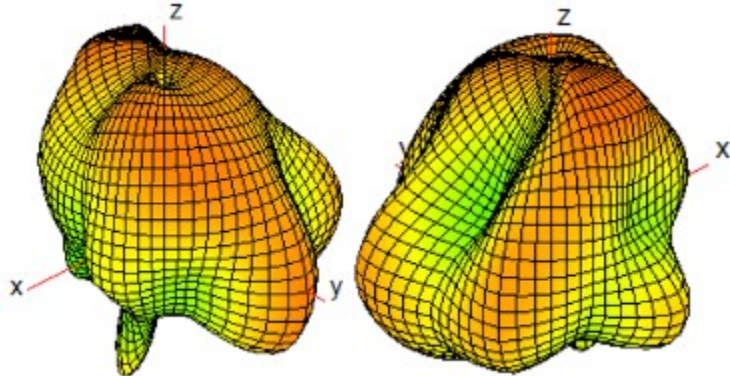

## Radiation Pattern

Ant 7(WiFi0/BT/GPS L1)\_1575MHz

Ant 7(WiFi0/BT/GPS L1)\_2450MHz

Ant 7(WiFi0/BT/GPS L1)\_5200MHz

Ant 7(WiFi0/BT/GPS L1)\_5300MHz

Ant 7(WiFi0/BT/GPS L1)\_5500MHz

Ant 7(WiFi0/BT/GPS L1)\_5800MHz