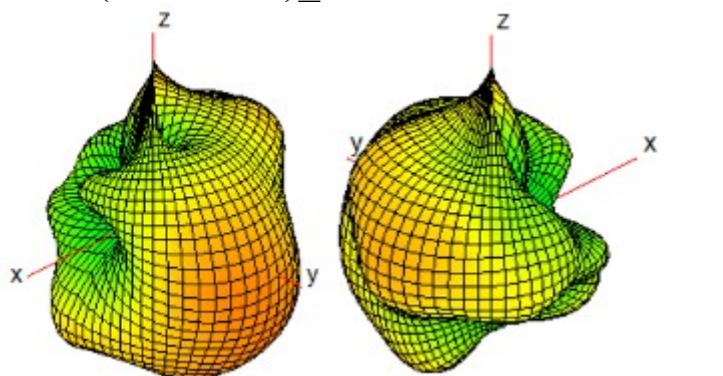

Ant 8(WiFi1/BT)_5800MHz