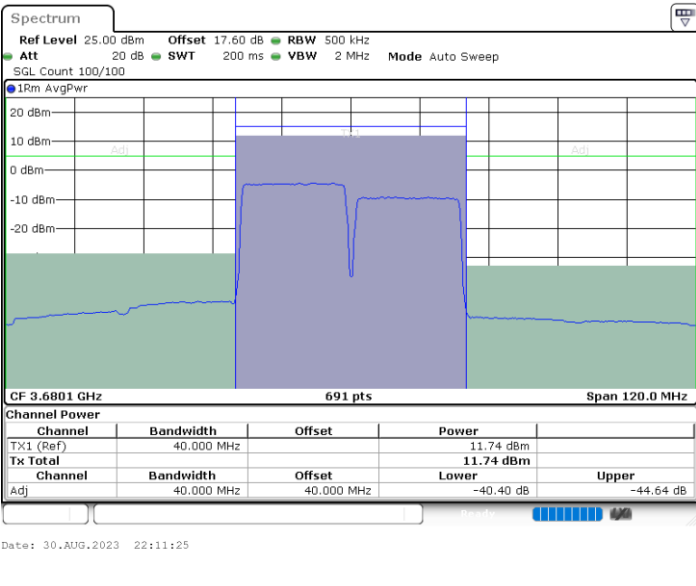

Highest Channel / FullIRB

N/A

LTE Band 48C / 20MHz+20MHz

QPSK

Lowest Channel / 1RB0 and 1RB99

Lowest Channel / 1RB99 and 1RB0

Lowest Channel / FullIRB

N/A

LTE Band 48C / 20MHz+20MHz

QPSK

MiddleChannel / 1RB0 and 1RB99

Middle Channel / 1RB99 and 1RB0

Middle Channel / FullIRB

N/A

LTE Band 48C / 20MHz+20MHz

QPSK

Highest Channel / 1RB0 and 1RB99

Highest Channel / 1RB99 and 1RB0

Highest Channel / FullIRB

N/A

LTE Band 48C / 5MHz+20MHz

16QAM

Lowest Channel / 1RB0 and 1RB99

Lowest Channel / 1RB24 and 1RB0