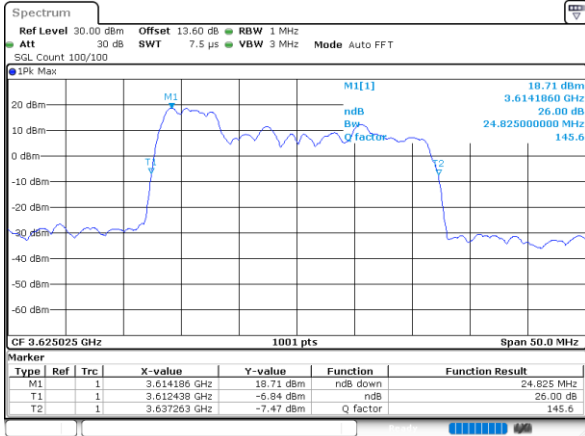

LTE Band 48C

64QAM

Middle Channel / 5MHz+20MHz

Date: 30.AUG.2023 15:50:16

Middle Channel / 10MHz+20MHz

Date: 30.AUG.2023 15:57:39

Middle Channel / 15MHz+20MHz

Date: 30.AUG.2023 16:05:17