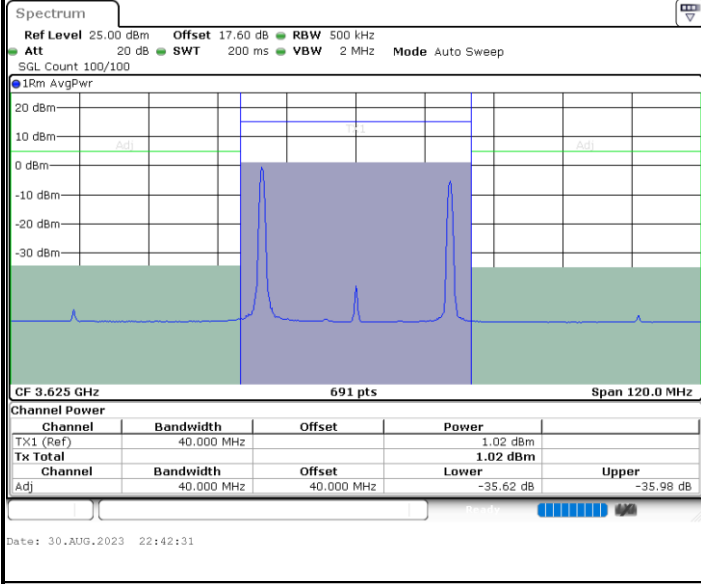

QPSK

Highest Channel / 1RB0 and 1RB49

Highest Channel / 1RB99 and 1RB0

Highest Channel / FullIRB

N/A

LTE Band 48C / 20MHz+15MHz

QPSK

Lowest Channel / 1RB0 and 1RB74

Lowest Channel / 1RB99 and 1RB0

Date: 30.AUG.2023 22:33:09

Date: 30.AUG.2023 22:33:56

Lowest Channel / FullIRB

N/A

Date: 30.AUG.2023 22:27:42

LTE Band 48C / 20MHz+15MHz

QPSK

Middle Channel / 1RB0 and 1RB74

Middle Channel / 1RB99 and 1RB0

Middle Channel / FullIRB

N/A

LTE Band 48C / 20MHz+15MHz

QPSK

Highest Channel / 1RB0 and 1RB74

Highest Channel / 1RB99 and 1RB0