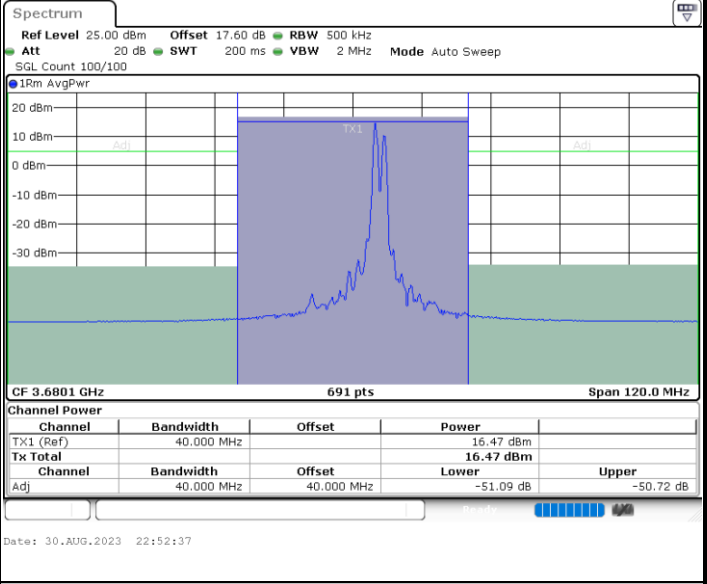

Lowest Channel / 1RB99 and 1RB0

Date: 30.AUG.2023 22:33:09

Date: 30.AUG.2023 22:33:56

Lowest Channel / FullIRB

N/A

Date: 30.AUG.2023 22:27:42

LTE Band 48C / 20MHz+15MHz

QPSK

Middle Channel / 1RB0 and 1RB74

Middle Channel / 1RB99 and 1RB0

Middle Channel / FullIRB

N/A

LTE Band 48C / 20MHz+15MHz

QPSK

Highest Channel / 1RB0 and 1RB74

Highest Channel / 1RB99 and 1RB0

Highest Channel / FullIRB

N/A

LTE Band 48C / 20MHz+20MHz

QPSK

Lowest Channel / 1RB0 and 1RB99

Lowest Channel / 1RB99 and 1RB0

Lowest Channel / FullIRB

N/A

LTE Band 48C / 20MHz+20MHz

QPSK

MiddleChannel / 1RB0 and 1RB99

Middle Channel / 1RB99 and 1RB0

Middle Channel / FullIRB

N/A

LTE Band 48C / 20MHz+20MHz

QPSK