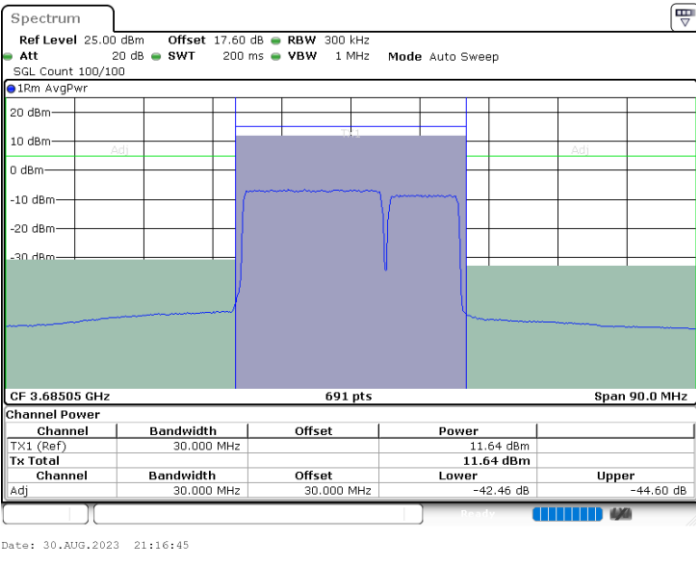

Date: 30.AUG.2023 20:56:39

LTE Band 48C / 20MHz+10MHz

QPSK

Middle Channel / 1RB0 and 1RB49

Middle Channel / 1RB99 and 1RB0

Middle Channel / FullIRB

N/A

LTE Band 48C / 20MHz+10MHz

QPSK

Highest Channel / 1RB0 and 1RB49

Highest Channel / 1RB99 and 1RB0

Highest Channel / FullIRB

N/A

LTE Band 48C / 20MHz+15MHz

QPSK

Lowest Channel / 1RB0 and 1RB74

Lowest Channel / 1RB99 and 1RB0

Date: 30.AUG.2023 22:33:09

Date: 30.AUG.2023 22:33:56

Lowest Channel / FullIRB

N/A

Date: 30.AUG.2023 22:27:42

LTE Band 48C / 20MHz+15MHz

QPSK