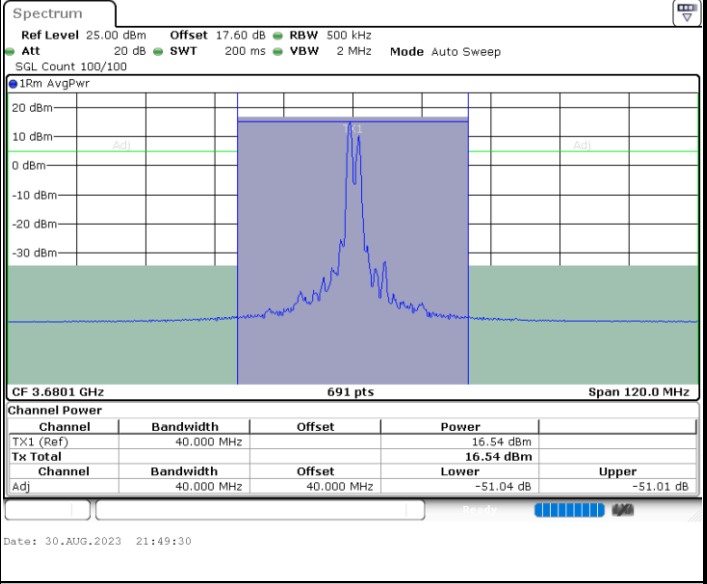

N/A

LTE Band 48C / 15MHz+20MHz

QPSK

Lowest Channel / 1RB0 and 1RB99

Lowest Channel / 1RB74 and 1RB0

Lowest Channel / FullIRB

N/A

LTE Band 48C / 15MHz+20MHz

QPSK

Middle Channel / 1RB0 and 1RB99

Middle Channel / 1RB74 and 1RB0

Middle Channel / FullIRB

N/A

LTE Band 48C / 15MHz+20MHz

QPSK

Highest Channel / 1RB0 and 1RB99

Highest Channel / 1RB74 and 1RB0

Highest Channel / FullIRB

N/A

LTE Band 48C / 20MHz+5MHz

QPSK

Lowest Channel / 1RB0 and 1RB24

Lowest Channel / 1RB99 and 1RB0

Date: 30.AUG.2023 20:06:16