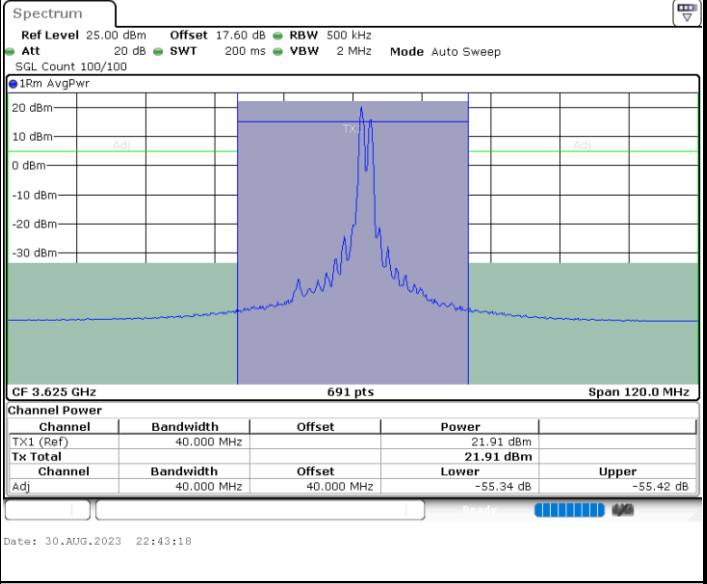

QPSK

Highest Channel / 1RB0 and 1RB49

Highest Channel / 1RB99 and 1RB0

Highest Channel / FullIRB

N/A

LTE Band 48C / 20MHz+15MHz

QPSK

Lowest Channel / 1RB0 and 1RB74

Lowest Channel / 1RB99 and 1RB0

Date: 30.AUG.2023 22:33:09

Date: 30.AUG.2023 22:33:56

Lowest Channel / FullIRB

N/A

Date: 30.AUG.2023 22:27:42

LTE Band 48C / 20MHz+15MHz

QPSK

Middle Channel / 1RB0 and 1RB74

Middle Channel / 1RB99 and 1RB0

Middle Channel / FullIRB

N/A

LTE Band 48C / 20MHz+15MHz

QPSK

Highest Channel / 1RB0 and 1RB74

Highest Channel / 1RB99 and 1RB0

Highest Channel / FullIRB

N/A

LTE Band 48C / 20MHz+20MHz

QPSK

Lowest Channel / 1RB0 and 1RB99

Lowest Channel / 1RB99 and 1RB0

Lowest Channel / FullIRB

N/A