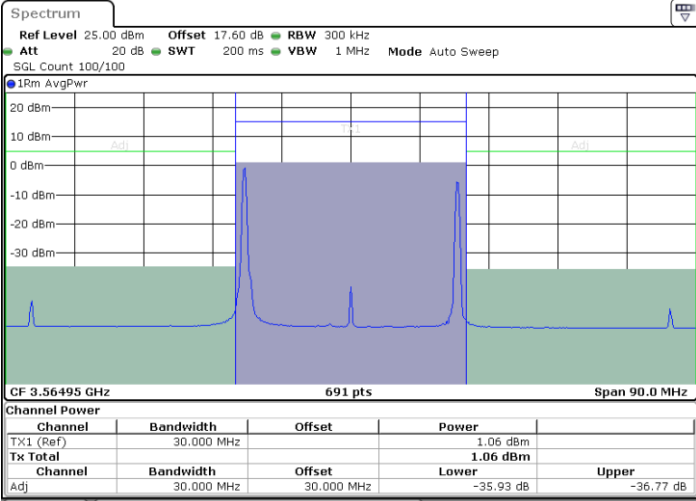

Middle Channel / FullIRB

N/A

LTE Band 48C / 20MHz+5MHz

QPSK

Highest Channel / 1RB0 and 1RB24

Highest Channel / 1RB99 and 1RB0

Highest Channel / FullIRB

N/A

LTE Band 48C / 20MHz+10MHz

QPSK

Lowest Channel / 1RB0 and 1RB49

Lowest Channel / 1RB99 and 1RB0

Date: 30.AUG.2023 21:02:03

Date: 30.AUG.2023 21:02:49

Lowest Channel / FullIRB

N/A