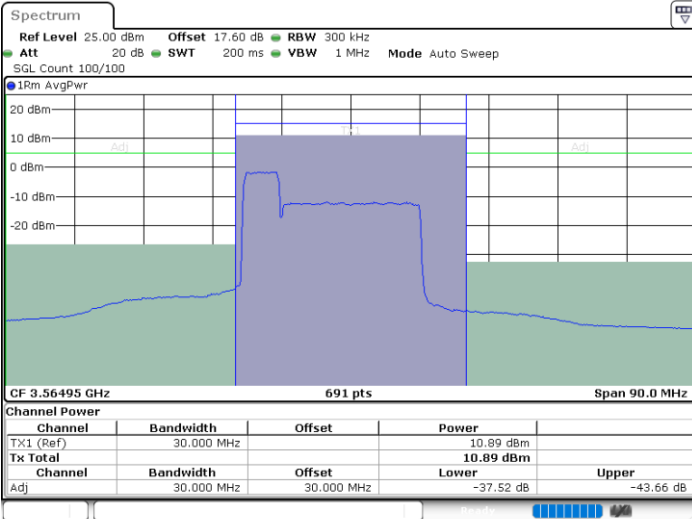

Middle Channel / 20MHz+10MHz

Date: 30.AUG.2023 16:00:50

Middle Channel / 20MHz+15MHz

Date: 30.AUG.2023 16:08:27

ACLR

LTE Band 48C / 5MHz+20MHz

QPSK

Lowest Channel / 1RB0 and 1RB99

Lowest Channel / 1RB24 and 1RB0

Date: 30.AUG.2023 19:38:37

Date: 30.AUG.2023 19:39:22

Lowest Channel / FullIRB

N/A

Date: 30.AUG.2023 19:33:18

LTE Band 48C / 5MHz+20MHz

QPSK

Highest Channel / 1RB0 and 1RB99

Highest Channel / 1RB24 and 1RB0

Highest Channel / FullIRB

N/A

LTE Band 48C / 10MHz+20MHz

QPSK

Lowest Channel / 1RB0 and 1RB99

Lowest Channel / 1RB49 and 1RB0