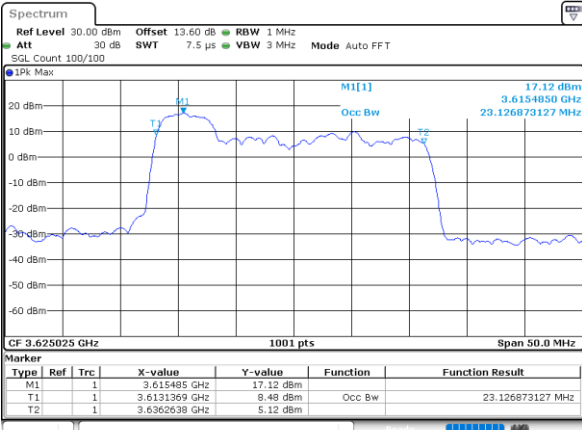

LTE Band 48C

256QAM

Middle Channel / 5MHz+20MHz

Date: 30.AUG.2023 15:49:50