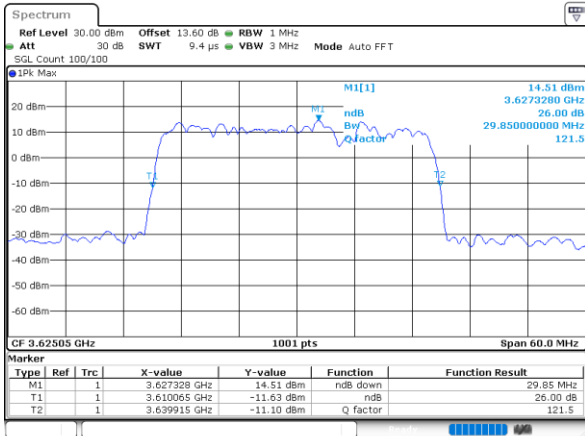

Middle Channel / 20MHz+10MHz

Date: 30.AUG.2023 23:00:54