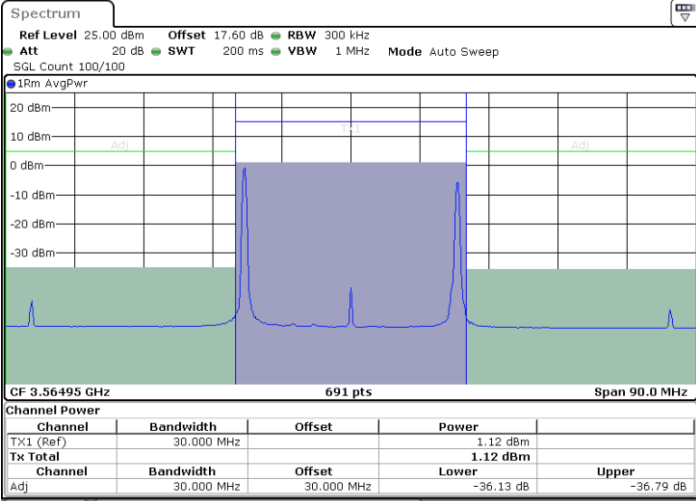

Highest Channel / 1RB0 and 1RB99

Highest Channel / 1RB24 and 1RB0

Highest Channel / FullIRB

N/A

LTE Band 48C / 10MHz+20MHz

QPSK

Lowest Channel / 1RB0 and 1RB99

Lowest Channel / 1RB49 and 1RB0

Date: 30.AUG.2023 20:34:09

Date: 30.AUG.2023 20:34:56

Lowest Channel / FullIRB

N/A

Date: 30.AUG.2023 20:28:50

LTE Band 48C / 10MHz+20MHz

QPSK

Middle Channel / 1RB0 and 1RB99