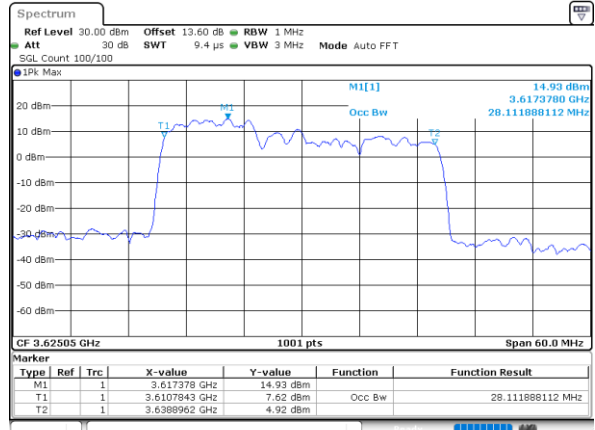

Middle Channel / 10MHz+20MHz

Date: 30.AUG.2023 15:57:13