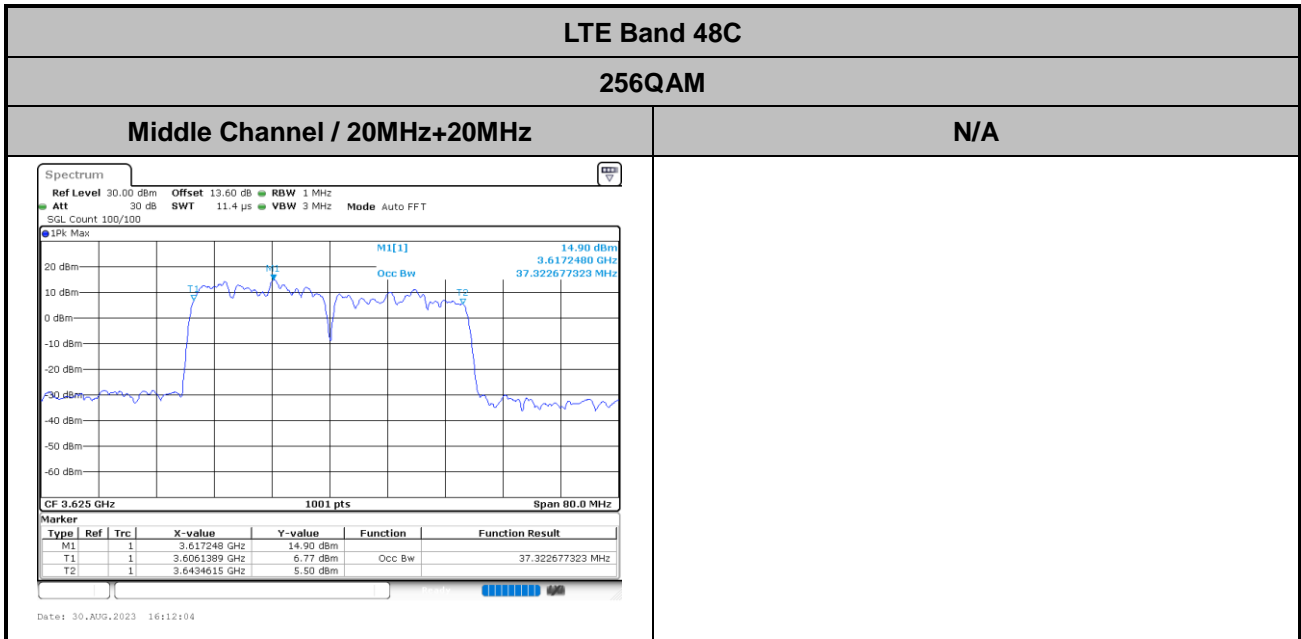

Middle Channel / 20MHz+10MHz

Date: 30.AUG.2023 16:00:50

Middle Channel / 20MHz+15MHz

Date: 30.AUG.2023 16:08:27

ACLR

LTE Band 48C / 5MHz+20MHz

QPSK

Lowest Channel / 1RB0 and 1RB99

Lowest Channel / 1RB24 and 1RB0

Date: 30.AUG.2023 19:38:37

Date: 30.AUG.2023 19:39:22

Lowest Channel / FullIRB

N/A

Date: 30.AUG.2023 19:33:18

LTE Band 48C / 5MHz+20MHz

QPSK