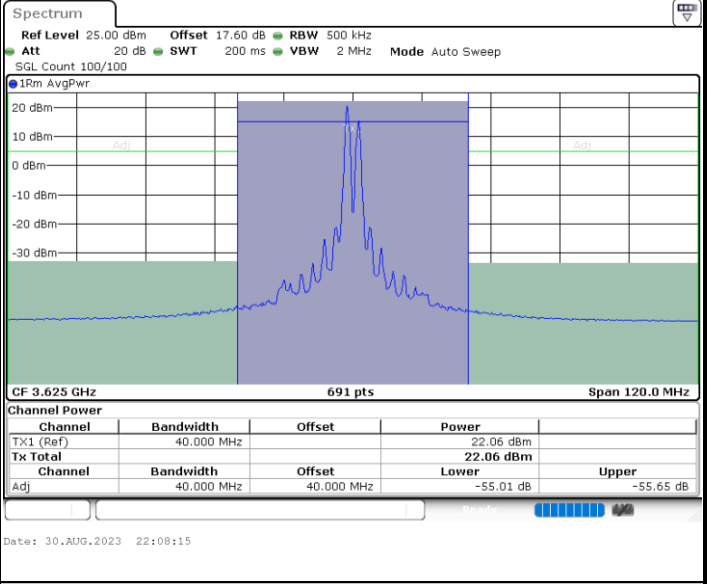

Middle Channel / 1RB0 and 1RB74

Middle Channel / 1RB99 and 1RB0

Middle Channel / FullIRB

N/A

LTE Band 48C / 20MHz+15MHz

QPSK

Highest Channel / 1RB0 and 1RB74

Highest Channel / 1RB99 and 1RB0

Highest Channel / FullIRB

N/A

LTE Band 48C / 20MHz+20MHz

QPSK

Lowest Channel / 1RB0 and 1RB99

Lowest Channel / 1RB99 and 1RB0

Lowest Channel / FullIRB

N/A

LTE Band 48C / 20MHz+20MHz

QPSK

MiddleChannel / 1RB0 and 1RB99

Middle Channel / 1RB99 and 1RB0

Middle Channel / FullIRB

N/A

LTE Band 48C / 20MHz+20MHz

QPSK

Highest Channel / 1RB0 and 1RB99

Highest Channel / 1RB99 and 1RB0

Highest Channel / FullIRB

N/A

LTE Band 48C / 5MHz+20MHz

16QAM

Lowest Channel / 1RB0 and 1RB99

Lowest Channel / 1RB24 and 1RB0