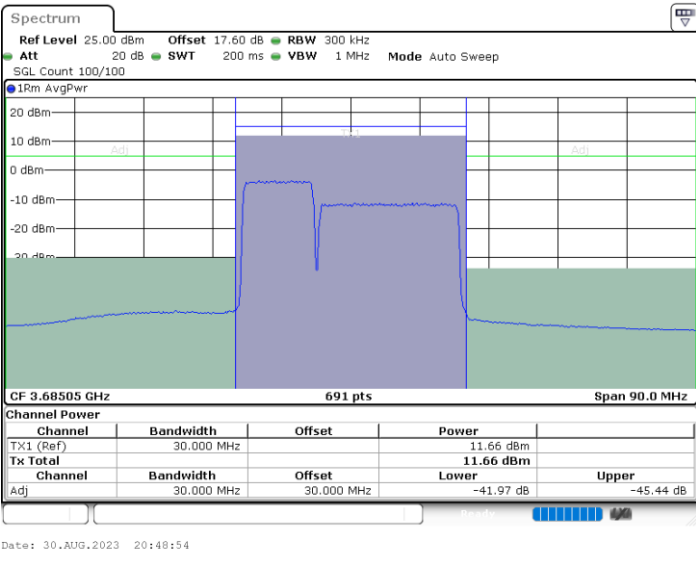

Middle Channel / 1RB49 and 1RB0

Middle Channel / FullRB

N/A

LTE Band 48C / 10MHz+20MHz

QPSK

Highest Channel / 1RB0 and 1RB99

Highest Channel / 1RB49 and 1RB0

Highest Channel / FullIRB

N/A

LTE Band 48C / 15MHz+20MHz

QPSK

Lowest Channel / 1RB0 and 1RB99

Lowest Channel / 1RB74 and 1RB0

Lowest Channel / FullIRB

N/A

LTE Band 48C / 15MHz+20MHz