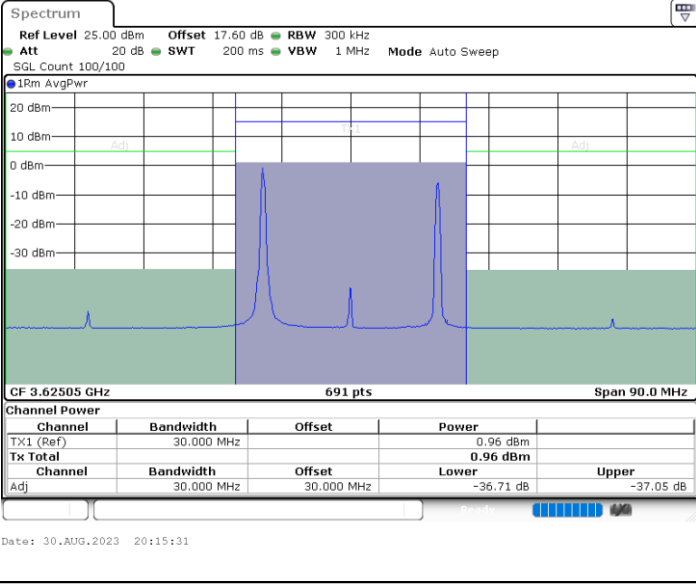

Highest Channel / 1RB74 and 1RB0

Highest Channel / FullIRB

N/A

LTE Band 48C / 20MHz+5MHz

QPSK

Lowest Channel / 1RB0 and 1RB24

Lowest Channel / 1RB99 and 1RB0

Date: 30.AUG.2023 20:06:16

Date: 30.AUG.2023 20:07:01

Lowest Channel / FullIRB

N/A

Date: 30.AUG.2023 20:00:56

LTE Band 48C / 20MHz+5MHz

QPSK

Middle Channel / 1RB0 and 1RB24

Middle Channel / 1RB99 and 1RB0

Middle Channel / FullIRB

N/A

LTE Band 48C / 20MHz+5MHz

QPSK

Highest Channel / 1RB0 and 1RB24

Highest Channel / 1RB99 and 1RB0

Highest Channel / FullIRB

N/A