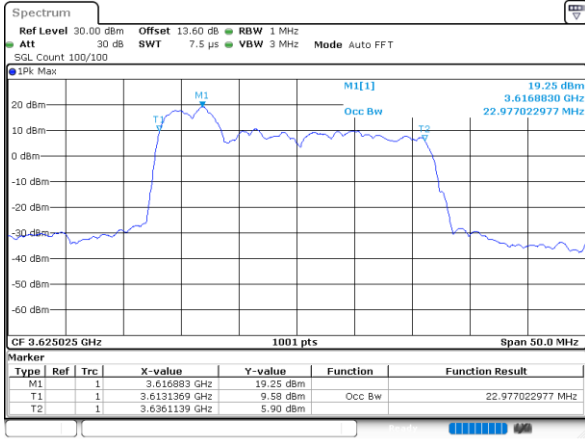

Middle Channel / 20MHz+20MHz

N/A

LTE Band 48C

16QAM

Middle Channel / 5MHz+20MHz

Date: 30.AUG.2023 15:48:57

Middle Channel / 10MHz+20MHz

Date: 30.AUG.2023 15:56:19