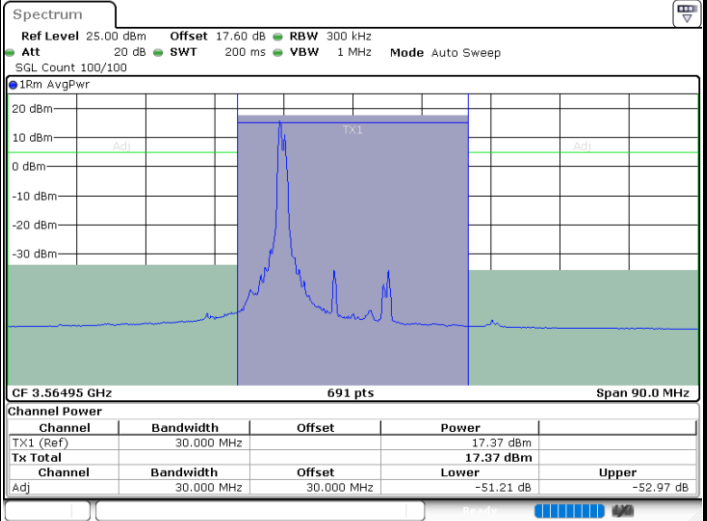

Middle Channel / 20MHz+10MHz

Date: 30.AUG.2023 16:00:50

Middle Channel / 20MHz+15MHz

Date: 30.AUG.2023 16:08:27

ACLR

LTE Band 48C / 5MHz+20MHz

QPSK

Lowest Channel / 1RB0 and 1RB99

Lowest Channel / 1RB24 and 1RB0

Date: 30.AUG.2023 19:38:37

Date: 30.AUG.2023 19:39:22

Lowest Channel / FullIRB

N/A

Date: 30.AUG.2023 19:33:18

LTE Band 48C / 5MHz+20MHz

QPSK

Highest Channel / 1RB0 and 1RB99

Highest Channel / 1RB24 and 1RB0

Highest Channel / FullIRB

N/A

LTE Band 48C / 10MHz+20MHz

QPSK

Lowest Channel / 1RB0 and 1RB99

Lowest Channel / 1RB49 and 1RB0