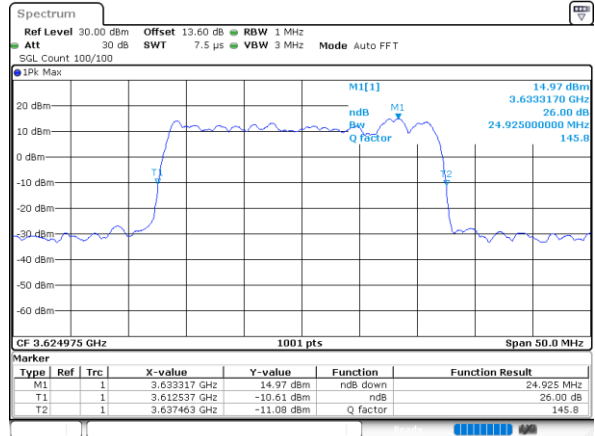

Middle Channel / 20MHz+5MHz

Date: 30.AUG.2023 15:53:53