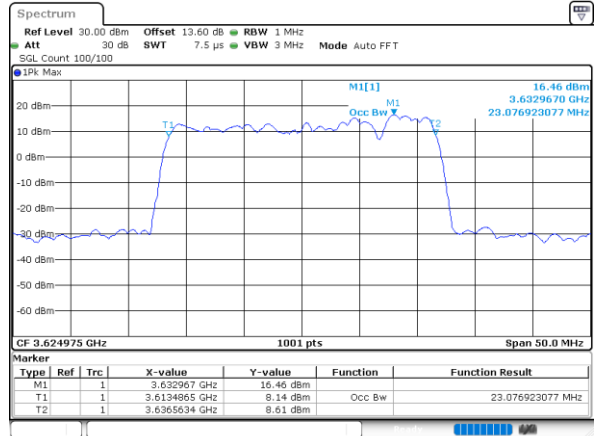

LTE Band 48C

16QAM

Middle Channel / 20MHz+20MHz

N/A

LTE Band 48C

64QAM

Middle Channel / 5MHz+20MHz

Date: 30.AUG.2023 15:49:23

Middle Channel / 10MHz+20MHz

Date: 30.AUG.2023 15:56:46

Middle Channel / 15MHz+20MHz

Date: 30.AUG.2023 16:04:24

Middle Channel / 20MHz+5MHz

Date: 30.AUG.2023 15:53:00

Middle Channel / 20MHz+10MHz

Date: 30.AUG.2023 16:00:23

Middle Channel / 20MHz+15MHz

Date: 30.AUG.2023 16:08:01

LTE Band 48C

64QAM

Middle Channel / 20MHz+20MHz

N/A

LTE Band 48C

256QAM