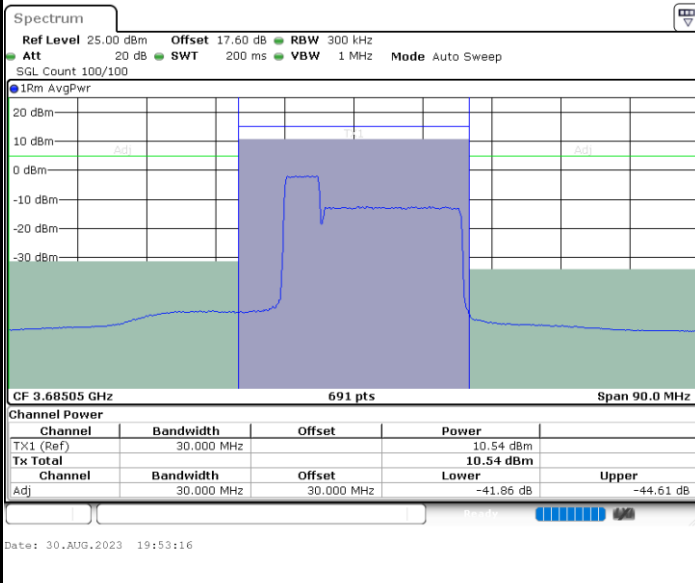

Lowest Channel / 1RB24 and 1RB0

Date: 30.AUG.2023 19:38:37

Date: 30.AUG.2023 19:39:22

Lowest Channel / FullIRB

N/A

Date: 30.AUG.2023 19:33:18

LTE Band 48C / 5MHz+20MHz

QPSK

Highest Channel / 1RB0 and 1RB99

Highest Channel / 1RB24 and 1RB0

Highest Channel / FullIRB

N/A

LTE Band 48C / 10MHz+20MHz

QPSK

Lowest Channel / 1RB0 and 1RB99

Lowest Channel / 1RB49 and 1RB0