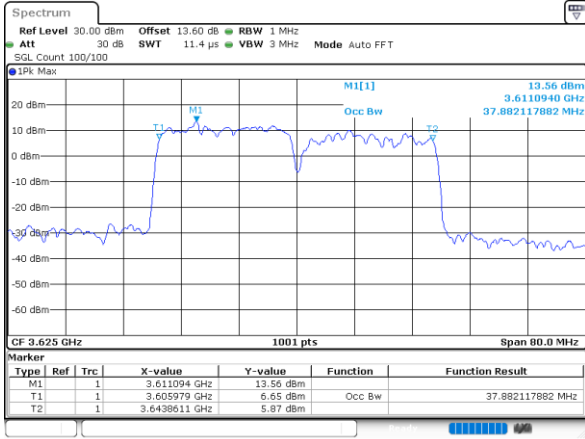

Middle Channel / 20MHz+15MHz

Date: 30.AUG.2023 16:08:01

LTE Band 48C

64QAM

Middle Channel / 20MHz+20MHz

N/A

LTE Band 48C

256QAM