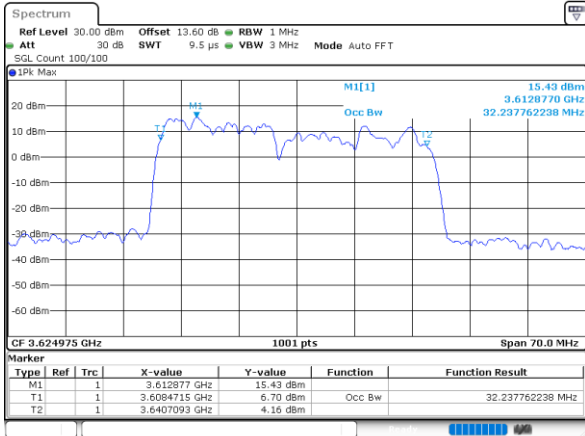

Middle Channel / 15MHz+20MHz

Date: 30.AUG.2023 16:04:24