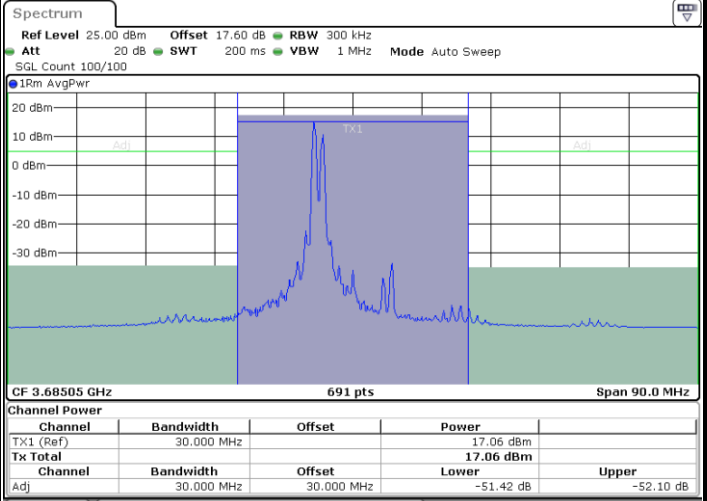

Middle Channel / FullIRB

N/A

Date: 30.AUG.2023 20:38:51

LTE Band 48C / 10MHz+20MHz

16QAM

Highest Channel / 1RB0 and 1RB99

Highest Channel / 1RB49 and 1RB0

Date: 30.AUG.2023 20:52:00