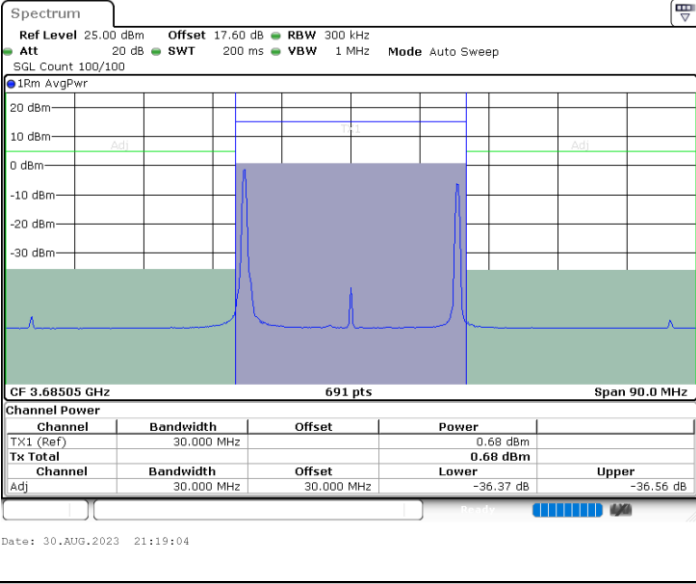

LTE Band 48C / 20MHz+10MHz

QPSK

Lowest Channel / 1RB0 and 1RB49

Lowest Channel / 1RB99 and 1RB0

Date: 30.AUG.2023 21:02:03

Date: 30.AUG.2023 21:02:49

Lowest Channel / FullIRB

N/A

Date: 30.AUG.2023 20:56:39

LTE Band 48C / 20MHz+10MHz

QPSK

Middle Channel / 1RB0 and 1RB49

Middle Channel / 1RB99 and 1RB0

Middle Channel / FullIRB

N/A

LTE Band 48C / 20MHz+10MHz

QPSK

Highest Channel / 1RB0 and 1RB49

Highest Channel / 1RB99 and 1RB0

Highest Channel / FullIRB

N/A

LTE Band 48C / 20MHz+15MHz

QPSK

Lowest Channel / 1RB0 and 1RB74