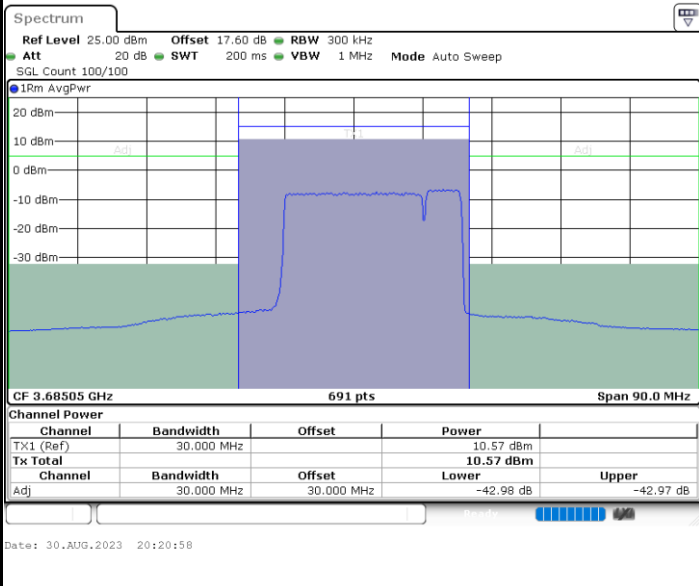

Date: 30.AUG.2023 20:07:01

Lowest Channel / FullIRB

N/A

Date: 30.AUG.2023 20:00:56

LTE Band 48C / 20MHz+5MHz

QPSK

Middle Channel / 1RB0 and 1RB24

Middle Channel / 1RB99 and 1RB0

Middle Channel / FullIRB

N/A

LTE Band 48C / 20MHz+5MHz

QPSK

Highest Channel / 1RB0 and 1RB24

Highest Channel / 1RB99 and 1RB0

Highest Channel / FullIRB

N/A

LTE Band 48C / 20MHz+10MHz

QPSK

Lowest Channel / 1RB0 and 1RB49

Lowest Channel / 1RB99 and 1RB0

Date: 30.AUG.2023 21:02:03

Date: 30.AUG.2023 21:02:49

Lowest Channel / FullIRB

N/A