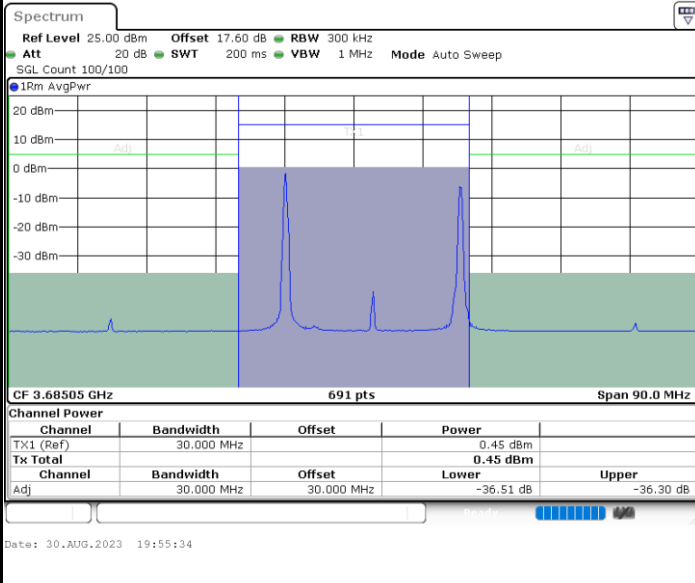

Lowest Channel / 1RB24 and 1RB0

Date: 30.AUG.2023 19:38:37

Date: 30.AUG.2023 19:39:22

Lowest Channel / FullIRB

N/A

Date: 30.AUG.2023 19:33:18

LTE Band 48C / 5MHz+20MHz

QPSK

Highest Channel / 1RB0 and 1RB99

Highest Channel / 1RB24 and 1RB0

Highest Channel / FullIRB

N/A

LTE Band 48C / 10MHz+20MHz

QPSK

Lowest Channel / 1RB0 and 1RB99

Lowest Channel / 1RB49 and 1RB0