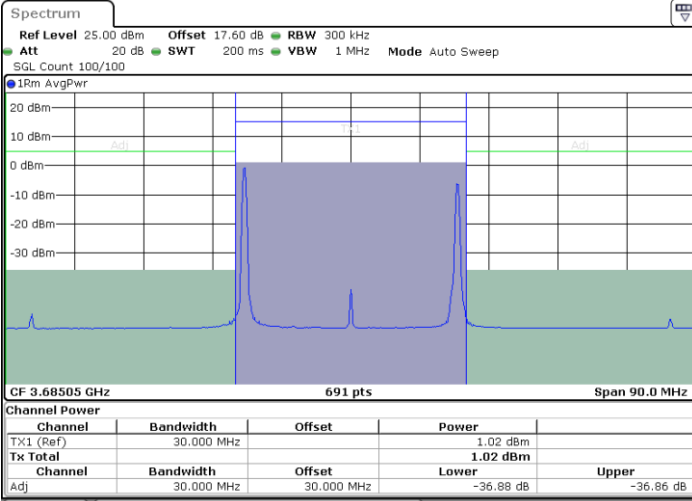

N/A

Date: 30.AUG.2023 20:29:36

LTE Band 48C / 10MHz+20MHz

16QAM

Middle Channel / 1RB0 and 1RB99

Middle Channel / 1RB49 and 1RB0

Date: 30.AUG.2023 20:42:42

Date: 30.AUG.2023 20:45:00

Middle Channel / FullIRB

N/A

Date: 30.AUG.2023 20:38:51

LTE Band 48C / 10MHz+20MHz

16QAM

Highest Channel / 1RB0 and 1RB99

Highest Channel / 1RB49 and 1RB0

Date: 30.AUG.2023 20:52:00