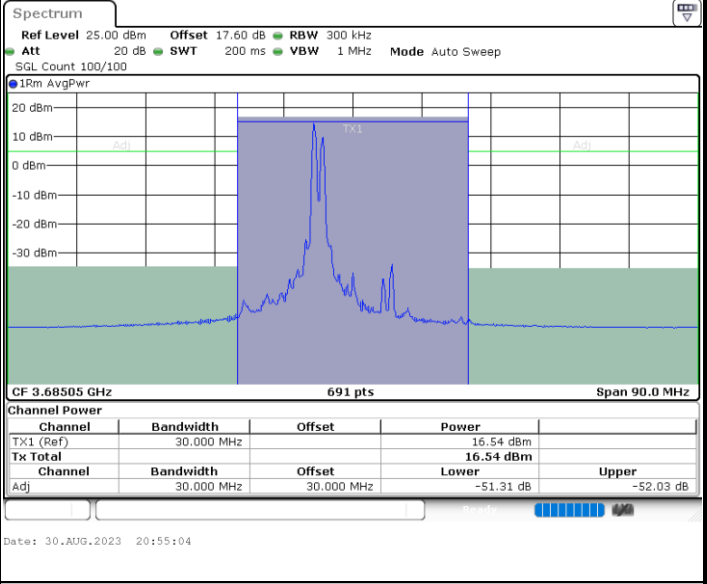

Date: 30.AUG.2023 20:34:09

Date: 30.AUG.2023 20:34:56

Lowest Channel / FullIRB

N/A

Date: 30.AUG.2023 20:28:50

LTE Band 48C / 10MHz+20MHz

QPSK

Middle Channel / 1RB0 and 1RB99

Middle Channel / 1RB49 and 1RB0

Middle Channel / FullRB

N/A

LTE Band 48C / 10MHz+20MHz

QPSK

Highest Channel / 1RB0 and 1RB99

Highest Channel / 1RB49 and 1RB0

Highest Channel / FullIRB

N/A

LTE Band 48C / 15MHz+20MHz

QPSK

Lowest Channel / 1RB0 and 1RB99

Lowest Channel / 1RB74 and 1RB0

Lowest Channel / FullIRB

N/A

LTE Band 48C / 15MHz+20MHz

QPSK

Middle Channel / 1RB0 and 1RB99

Middle Channel / 1RB74 and 1RB0

Middle Channel / FullIRB

N/A

LTE Band 48C / 15MHz+20MHz

QPSK

Highest Channel / 1RB0 and 1RB99