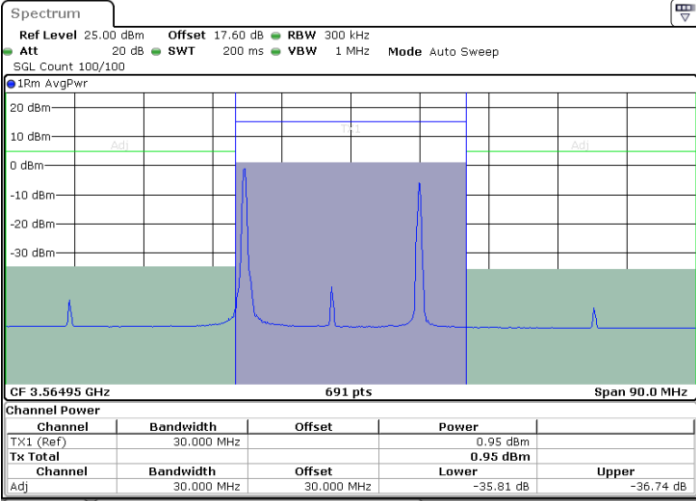

QPSK

Middle Channel / 1RB0 and 1RB99

Middle Channel / 1RB74 and 1RB0

Middle Channel / FullIRB

N/A

LTE Band 48C / 15MHz+20MHz

QPSK

Highest Channel / 1RB0 and 1RB99

Highest Channel / 1RB74 and 1RB0

Highest Channel / FullIRB

N/A

LTE Band 48C / 20MHz+5MHz

QPSK

Lowest Channel / 1RB0 and 1RB24

Lowest Channel / 1RB99 and 1RB0

Date: 30.AUG.2023 20:06:16

Date: 30.AUG.2023 20:07:01

Lowest Channel / FullIRB

N/A

Date: 30.AUG.2023 20:00:56

LTE Band 48C / 20MHz+5MHz

QPSK

Middle Channel / 1RB0 and 1RB24

Middle Channel / 1RB99 and 1RB0