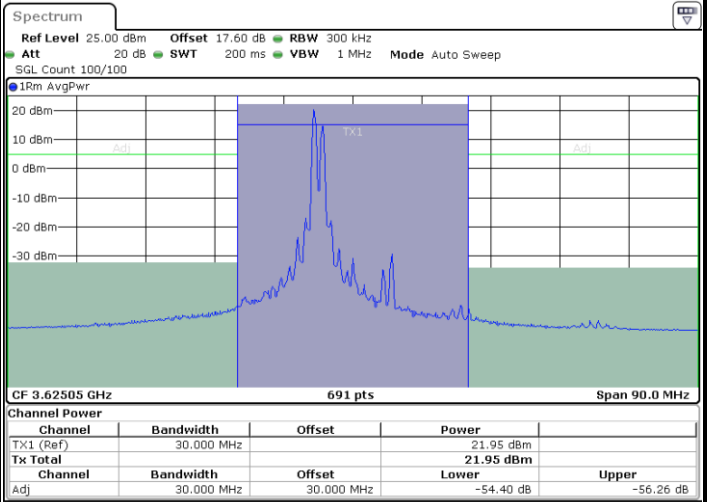

Middle Channel / 1RB24 and 1RB0

Middle Channel / FullIRB

N/A

LTE Band 48C / 5MHz+20MHz

16QAM

Highest Channel / 1RB0 and 1RB99

Highest Channel / 1RB24 and 1RB0

Highest Channel / FullIRB

N/A

LTE Band 48C / 10MHz+20MHz

16QAM

Lowest Channel / 1RB0 and 1RB99

Lowest Channel / 1RB49 and 1RB0

Date: 30.AUG.2023 20:33:23

Date: 30.AUG.2023 20:35:43

Lowest Channel / FullIRB

N/A

Date: 30.AUG.2023 20:29:36

LTE Band 48C / 10MHz+20MHz

16QAM

Middle Channel / 1RB0 and 1RB99

Middle Channel / 1RB49 and 1RB0

Date: 30.AUG.2023 20:42:42

Date: 30.AUG.2023 20:45:00

Middle Channel / FullIRB

N/A

Date: 30.AUG.2023 20:38:51

LTE Band 48C / 10MHz+20MHz

16QAM

Highest Channel / 1RB0 and 1RB99

Highest Channel / 1RB49 and 1RB0

Date: 30.AUG.2023 20:52:00