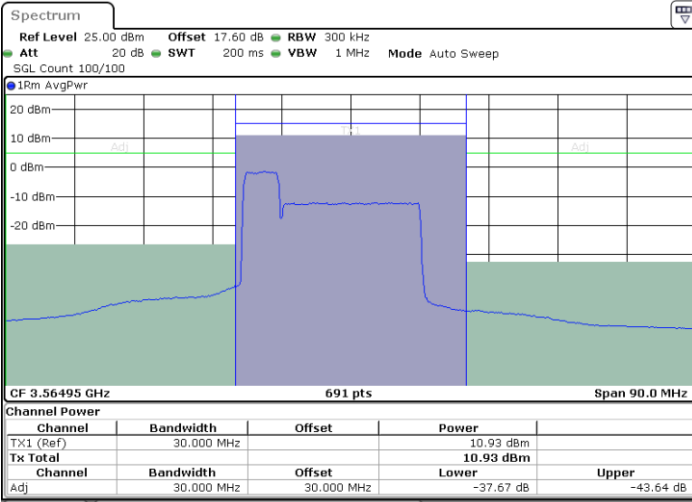

LTE Band 48C / 20MHz+20MHz

QPSK

MiddleChannel / 1RB0 and 1RB99

Middle Channel / 1RB99 and 1RB0

Middle Channel / FullIRB

N/A

LTE Band 48C / 20MHz+20MHz

QPSK

Highest Channel / 1RB0 and 1RB99

Highest Channel / 1RB99 and 1RB0

Highest Channel / FullIRB

N/A

LTE Band 48C / 5MHz+20MHz

16QAM

Lowest Channel / 1RB0 and 1RB99

Lowest Channel / 1RB24 and 1RB0

Date: 30.AUG.2023 19:37:52

Date: 30.AUG.2023 19:40:08

Lowest Channel / FullIRB

N/A

Date: 30.AUG.2023 19:34:03

LTE Band 48C / 5MHz+20MHz

16QAM

Middle Channel / 1RB0 and 1RB99

Middle Channel / 1RB24 and 1RB0

Middle Channel / FullIRB

N/A

LTE Band 48C / 5MHz+20MHz

16QAM

Highest Channel / 1RB0 and 1RB99

Highest Channel / 1RB24 and 1RB0

Highest Channel / FullIRB