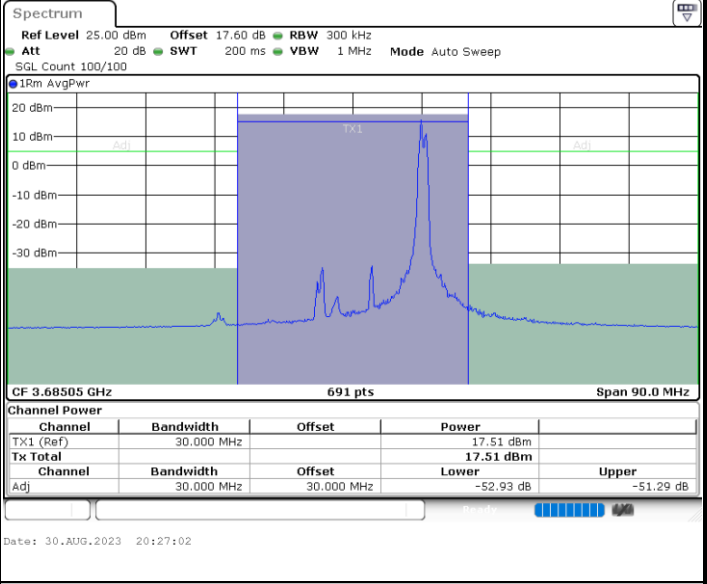

Date: 30.AUG.2023 20:07:01

Lowest Channel / FullIRB

N/A

Date: 30.AUG.2023 20:00:56

LTE Band 48C / 20MHz+5MHz

QPSK

Middle Channel / 1RB0 and 1RB24

Middle Channel / 1RB99 and 1RB0

Middle Channel / FullIRB

N/A

LTE Band 48C / 20MHz+5MHz

QPSK

Highest Channel / 1RB0 and 1RB24

Highest Channel / 1RB99 and 1RB0

Highest Channel / FullIRB

N/A

LTE Band 48C / 20MHz+10MHz

QPSK

Lowest Channel / 1RB0 and 1RB49

Lowest Channel / 1RB99 and 1RB0

Date: 30.AUG.2023 21:02:03

Date: 30.AUG.2023 21:02:49

Lowest Channel / FullIRB

N/A