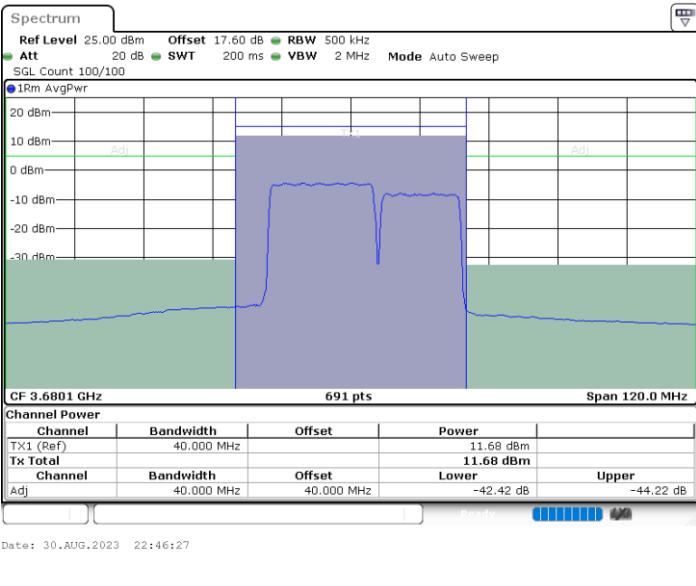

Lowest Channel / 1RB99 and 1RB0

Date: 30.AUG.2023 22:33:09

Date: 30.AUG.2023 22:33:56

Lowest Channel / FullIRB

N/A

Date: 30.AUG.2023 22:27:42

LTE Band 48C / 20MHz+15MHz

QPSK

Middle Channel / 1RB0 and 1RB74

Middle Channel / 1RB99 and 1RB0

Middle Channel / FullIRB

N/A

LTE Band 48C / 20MHz+15MHz

QPSK

Highest Channel / 1RB0 and 1RB74

Highest Channel / 1RB99 and 1RB0

Highest Channel / FullIRB

N/A

LTE Band 48C / 20MHz+20MHz

QPSK

Lowest Channel / 1RB0 and 1RB99

Lowest Channel / 1RB99 and 1RB0

Lowest Channel / FullIRB

N/A