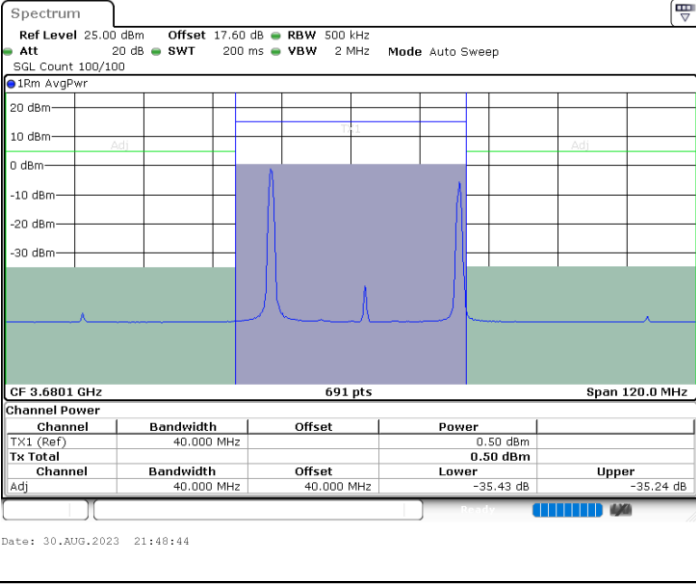

N/A

LTE Band 48C / 15MHz+20MHz

QPSK

Lowest Channel / 1RB0 and 1RB99

Lowest Channel / 1RB74 and 1RB0

Lowest Channel / FullIRB

N/A

LTE Band 48C / 15MHz+20MHz

QPSK

Middle Channel / 1RB0 and 1RB99

Middle Channel / 1RB74 and 1RB0

Middle Channel / FullIRB

N/A

LTE Band 48C / 15MHz+20MHz

QPSK

Highest Channel / 1RB0 and 1RB99

Highest Channel / 1RB74 and 1RB0

Highest Channel / FullIRB

N/A

LTE Band 48C / 20MHz+5MHz

QPSK

Lowest Channel / 1RB0 and 1RB24

Lowest Channel / 1RB99 and 1RB0

Date: 30.AUG.2023 20:06:16