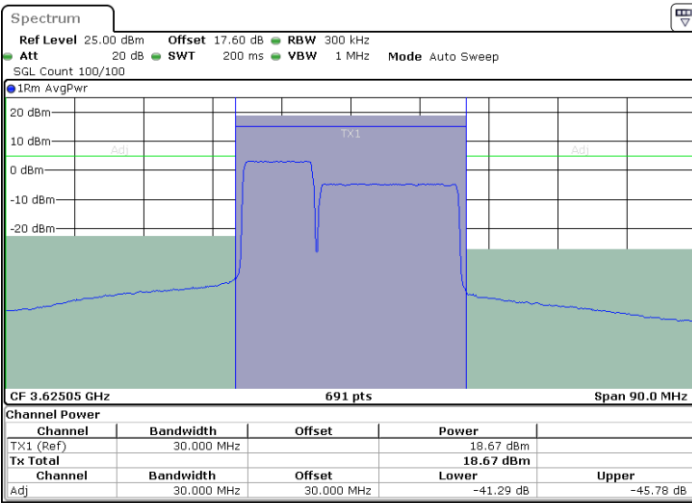

N/A

LTE Band 48C / 10MHz+20MHz

16QAM

Lowest Channel / 1RB0 and 1RB99

Lowest Channel / 1RB49 and 1RB0

Date: 30.AUG.2023 20:33:23

Date: 30.AUG.2023 20:35:43

Lowest Channel / FullIRB

N/A

Date: 30.AUG.2023 20:29:36

LTE Band 48C / 10MHz+20MHz

16QAM

Middle Channel / 1RB0 and 1RB99

Middle Channel / 1RB49 and 1RB0

Date: 30.AUG.2023 20:42:42

Date: 30.AUG.2023 20:45:00

Middle Channel / FullIRB

N/A

Date: 30.AUG.2023 20:38:51

LTE Band 48C / 10MHz+20MHz

16QAM

Highest Channel / 1RB0 and 1RB99

Highest Channel / 1RB49 and 1RB0

Date: 30.AUG.2023 20:52:00