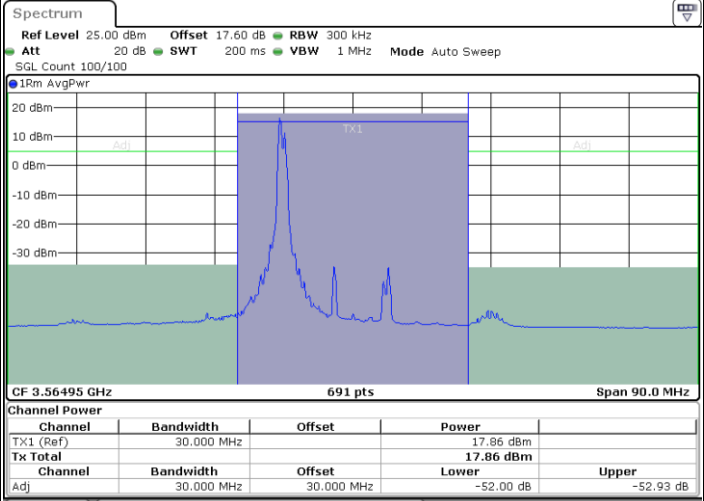

LTE Band 48C / 20MHz+20MHz

QPSK

MiddleChannel / 1RB0 and 1RB99

Middle Channel / 1RB99 and 1RB0

Middle Channel / FullIRB

N/A

LTE Band 48C / 20MHz+20MHz

QPSK

Highest Channel / 1RB0 and 1RB99

Highest Channel / 1RB99 and 1RB0

Highest Channel / FullIRB

N/A

LTE Band 48C / 5MHz+20MHz

16QAM

Lowest Channel / 1RB0 and 1RB99

Lowest Channel / 1RB24 and 1RB0

Date: 30.AUG.2023 19:37:52

Date: 30.AUG.2023 19:40:08

Lowest Channel / FullIRB

N/A

Date: 30.AUG.2023 19:34:03

LTE Band 48C / 5MHz+20MHz

16QAM

Middle Channel / 1RB0 and 1RB99

Middle Channel / 1RB24 and 1RB0

Middle Channel / FullIRB

N/A

LTE Band 48C / 5MHz+20MHz

16QAM

Highest Channel / 1RB0 and 1RB99

Highest Channel / 1RB24 and 1RB0

Highest Channel / FullIRB