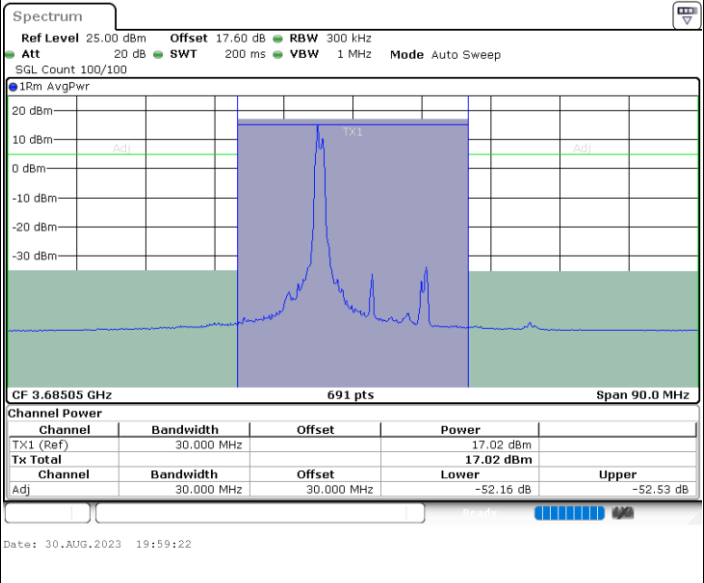

Lowest Channel / 1RB24 and 1RB0

Date: 30.AUG.2023 19:38:37

Date: 30.AUG.2023 19:39:22

Lowest Channel / FullIRB

N/A

Date: 30.AUG.2023 19:33:18

LTE Band 48C / 5MHz+20MHz

QPSK

Highest Channel / 1RB0 and 1RB99

Highest Channel / 1RB24 and 1RB0

Highest Channel / FullIRB

N/A

LTE Band 48C / 10MHz+20MHz

QPSK

Lowest Channel / 1RB0 and 1RB99

Lowest Channel / 1RB49 and 1RB0