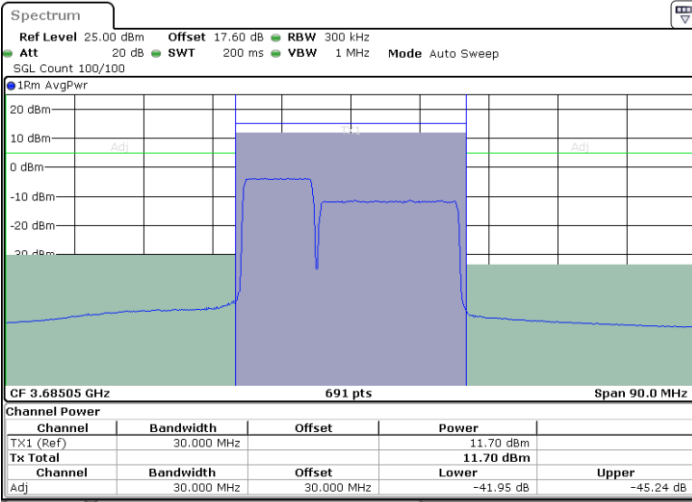

Highest Channel / FullIRB

N/A

Date: 30.AUG.2023 20:48:08