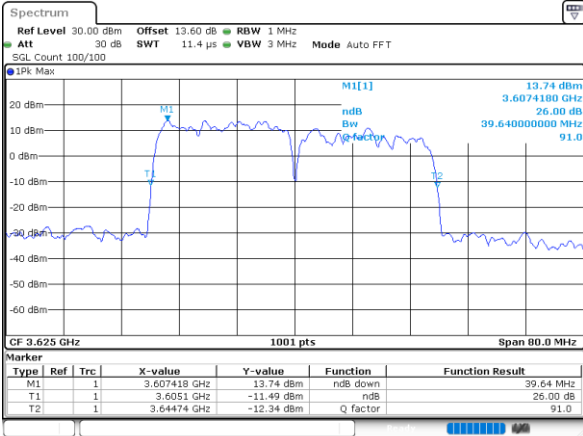

LTE Band 48C

64QAM

Middle Channel / 20MHz+20MHz

N/A