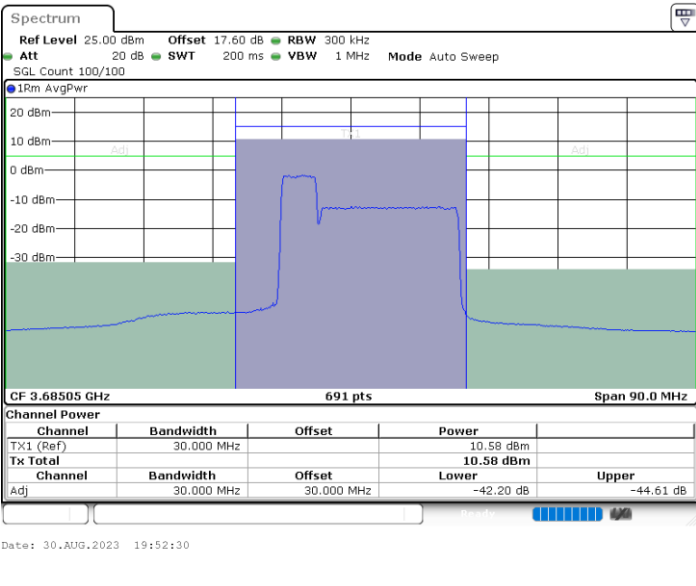

Date: 30.AUG.2023 19:37:52

Date: 30.AUG.2023 19:40:08

Lowest Channel / FullIRB

N/A

Date: 30.AUG.2023 19:34:03

LTE Band 48C / 5MHz+20MHz

16QAM

Middle Channel / 1RB0 and 1RB99

Middle Channel / 1RB24 and 1RB0

Middle Channel / FullIRB

N/A

LTE Band 48C / 5MHz+20MHz

16QAM

Highest Channel / 1RB0 and 1RB99

Highest Channel / 1RB24 and 1RB0

Highest Channel / FullIRB

N/A

LTE Band 48C / 10MHz+20MHz

16QAM

Lowest Channel / 1RB0 and 1RB99

Lowest Channel / 1RB49 and 1RB0

Date: 30.AUG.2023 20:33:23

Date: 30.AUG.2023 20:35:43

Lowest Channel / FullIRB