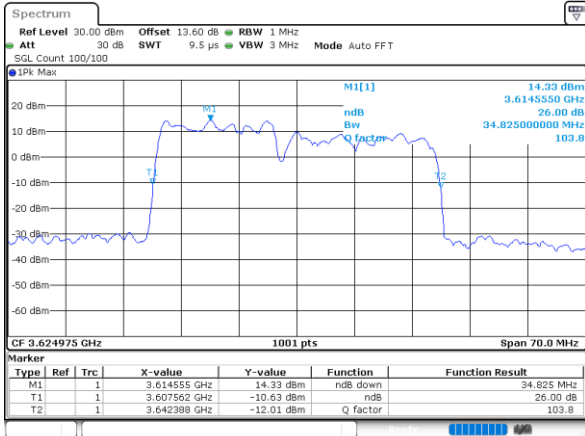

Middle Channel / 15MHz+20MHz

Date: 30_AUG.2023 16:06:37