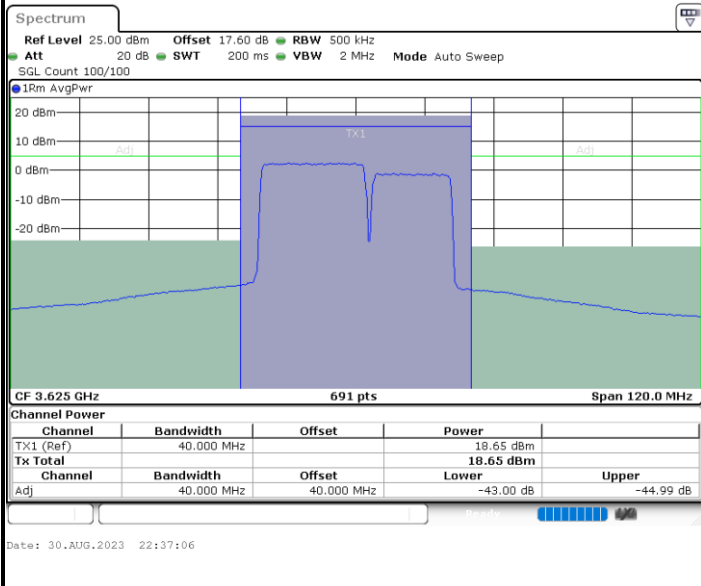

QPSK

Highest Channel / 1RB0 and 1RB49

Highest Channel / 1RB99 and 1RB0

Highest Channel / FullIRB

N/A

LTE Band 48C / 20MHz+15MHz

QPSK

Lowest Channel / 1RB0 and 1RB74

Lowest Channel / 1RB99 and 1RB0

Date: 30.AUG.2023 22:33:09

Date: 30.AUG.2023 22:33:56

Lowest Channel / FullIRB

N/A

Date: 30.AUG.2023 22:27:42

LTE Band 48C / 20MHz+15MHz

QPSK

Middle Channel / 1RB0 and 1RB74

Middle Channel / 1RB99 and 1RB0

Middle Channel / FullIRB

N/A

LTE Band 48C / 20MHz+15MHz

QPSK

Highest Channel / 1RB0 and 1RB74

Highest Channel / 1RB99 and 1RB0