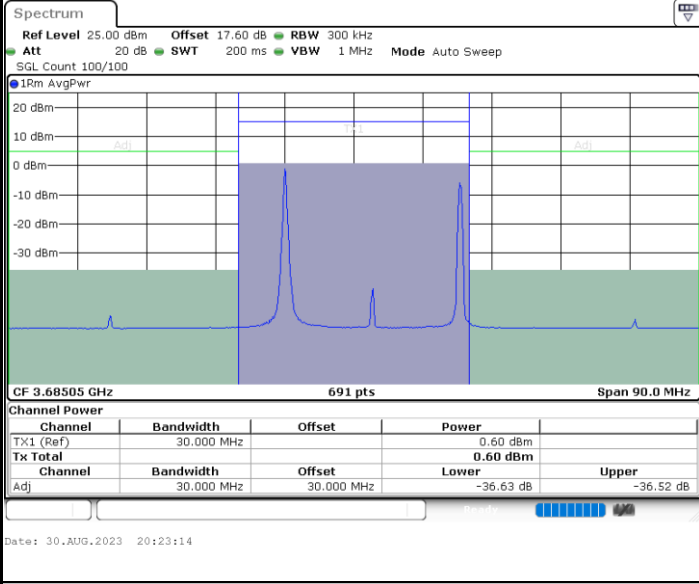

Date: 30.AUG.2023 20:07:01

Lowest Channel / FullIRB

N/A

Date: 30.AUG.2023 20:00:56

LTE Band 48C / 20MHz+5MHz

QPSK

Middle Channel / 1RB0 and 1RB24

Middle Channel / 1RB99 and 1RB0

Middle Channel / FullIRB

N/A

LTE Band 48C / 20MHz+5MHz

QPSK

Highest Channel / 1RB0 and 1RB24

Highest Channel / 1RB99 and 1RB0

Highest Channel / FullIRB

N/A

LTE Band 48C / 20MHz+10MHz

QPSK

Lowest Channel / 1RB0 and 1RB49

Lowest Channel / 1RB99 and 1RB0

Date: 30.AUG.2023 21:02:03

Date: 30.AUG.2023 21:02:49

Lowest Channel / FullIRB

N/A