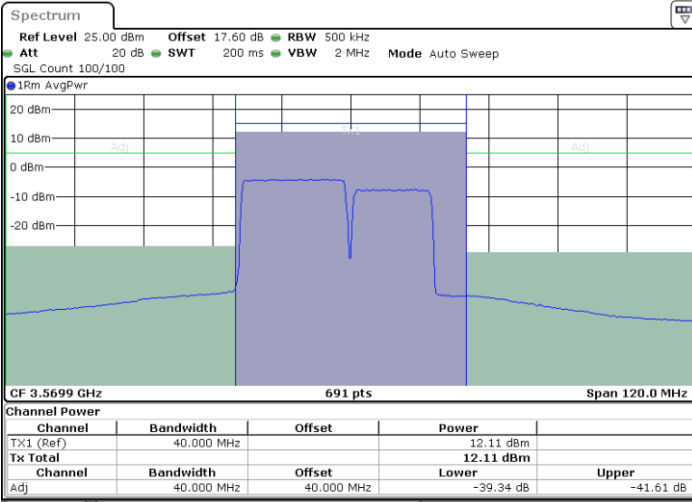

QPSK

Highest Channel / 1RB0 and 1RB49

Highest Channel / 1RB99 and 1RB0

Highest Channel / FullIRB

N/A

LTE Band 48C / 20MHz+15MHz

QPSK

Lowest Channel / 1RB0 and 1RB74

Lowest Channel / 1RB99 and 1RB0

Date: 30.AUG.2023 22:33:09

Date: 30.AUG.2023 22:33:56

Lowest Channel / FullIRB

N/A

Date: 30.AUG.2023 22:27:42

LTE Band 48C / 20MHz+15MHz

QPSK

Middle Channel / 1RB0 and 1RB74

Middle Channel / 1RB99 and 1RB0

Middle Channel / FullIRB

N/A

LTE Band 48C / 20MHz+15MHz

QPSK

Highest Channel / 1RB0 and 1RB74

Highest Channel / 1RB99 and 1RB0