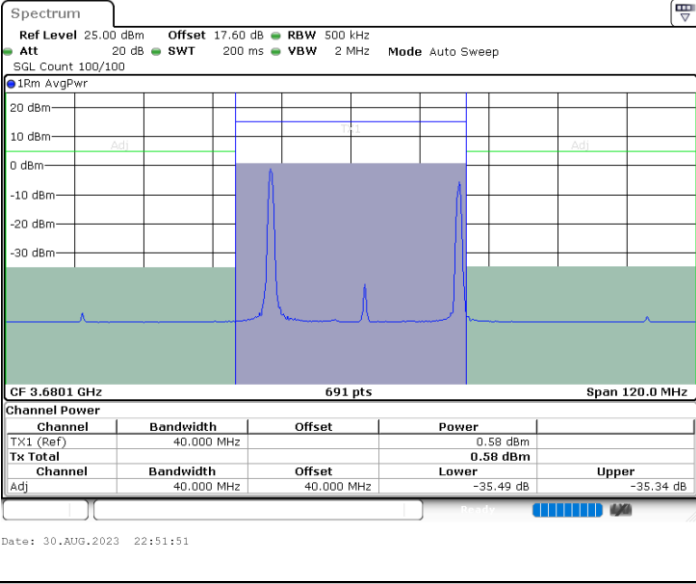

Lowest Channel / 1RB99 and 1RB0

Date: 30.AUG.2023 22:33:09

Date: 30.AUG.2023 22:33:56

Lowest Channel / FullIRB

N/A

Date: 30.AUG.2023 22:27:42

LTE Band 48C / 20MHz+15MHz

QPSK

Middle Channel / 1RB0 and 1RB74

Middle Channel / 1RB99 and 1RB0

Middle Channel / FullIRB

N/A

LTE Band 48C / 20MHz+15MHz

QPSK

Highest Channel / 1RB0 and 1RB74

Highest Channel / 1RB99 and 1RB0

Highest Channel / FullIRB

N/A

LTE Band 48C / 20MHz+20MHz

QPSK

Lowest Channel / 1RB0 and 1RB99

Lowest Channel / 1RB99 and 1RB0

Lowest Channel / FullIRB

N/A