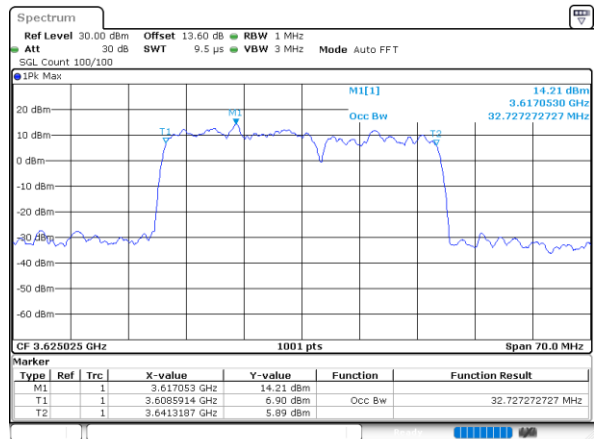

Middle Channel / 20MHz+15MHz

Date: 30.AUG.2023 16:07:34