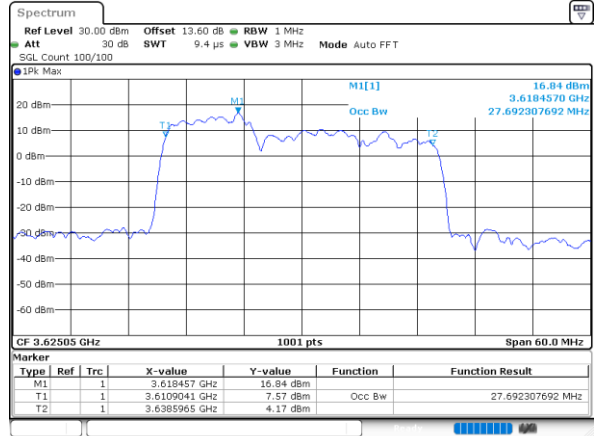

Middle Channel / 10MHz+20MHz

Date: 30.AUG.2023 15:56:46