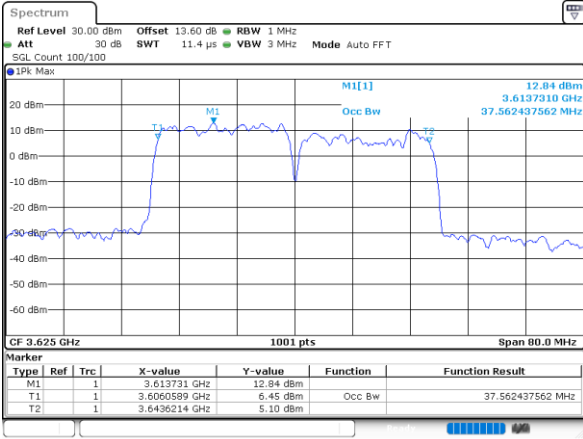

LTE Band 48C

QPSK

Middle Channel / 20MHz+20MHz

N/A