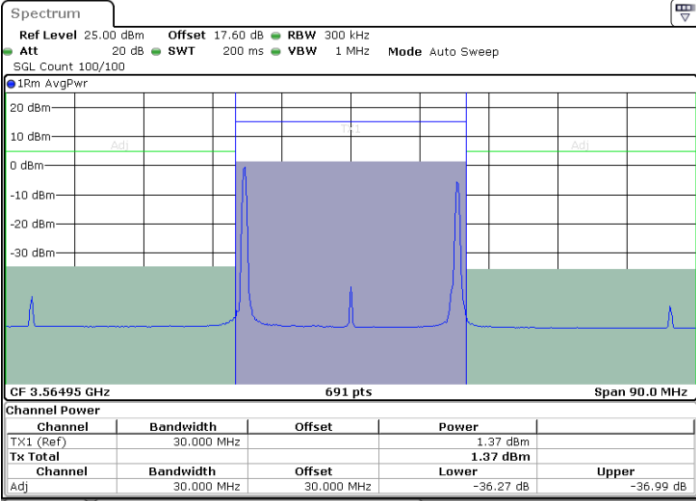

Middle Channel / 1RB24 and 1RB0

Middle Channel / FullIRB

N/A

LTE Band 48C / 5MHz+20MHz

16QAM

Highest Channel / 1RB0 and 1RB99

Highest Channel / 1RB24 and 1RB0

Highest Channel / FullIRB

N/A

LTE Band 48C / 10MHz+20MHz

16QAM

Lowest Channel / 1RB0 and 1RB99

Lowest Channel / 1RB49 and 1RB0

Date: 30.AUG.2023 20:33:23

Date: 30.AUG.2023 20:35:43

Lowest Channel / FullIRB