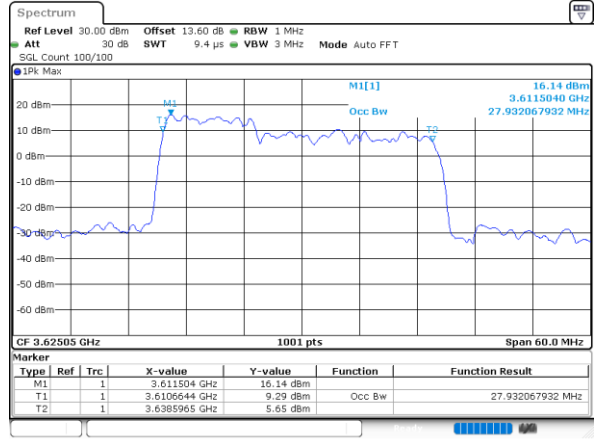

Middle Channel / 20MHz+20MHz

N/A

LTE Band 48C

16QAM

Middle Channel / 5MHz+20MHz

Date: 30.AUG.2023 15:48:57

Middle Channel / 10MHz+20MHz

Date: 30.AUG.2023 15:56:19