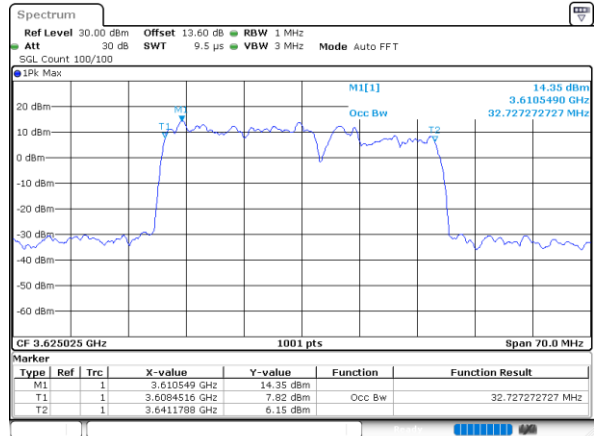

LTE Band 48C

16QAM

Middle Channel / 20MHz+20MHz

N/A

LTE Band 48C

64QAM

Middle Channel / 5MHz+20MHz

Date: 30.AUG.2023 15:49:23

Middle Channel / 10MHz+20MHz

Date: 30.AUG.2023 15:56:46

Middle Channel / 15MHz+20MHz

Date: 30.AUG.2023 16:04:24

Middle Channel / 20MHz+5MHz

Date: 30.AUG.2023 15:53:00

Middle Channel / 20MHz+10MHz

Date: 30.AUG.2023 16:00:23

Middle Channel / 20MHz+15MHz

Date: 30.AUG.2023 16:08:01

LTE Band 48C

64QAM

Middle Channel / 20MHz+20MHz

N/A

LTE Band 48C

256QAM