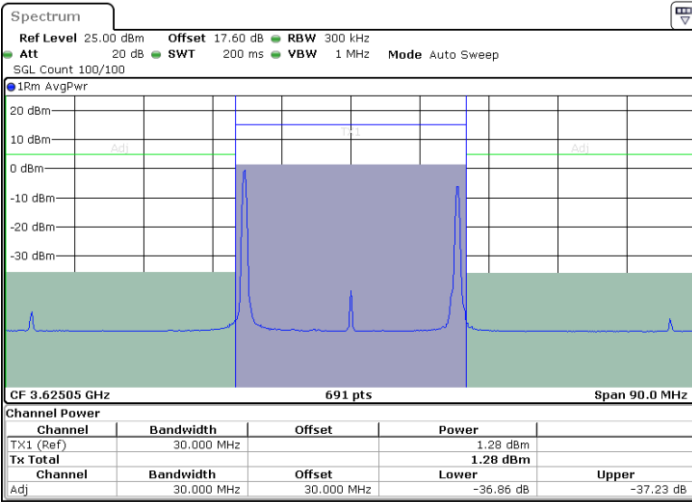

N/A

LTE Band 48C / 10MHz+20MHz

16QAM

Lowest Channel / 1RB0 and 1RB99

Lowest Channel / 1RB49 and 1RB0

Date: 30.AUG.2023 20:33:23

Date: 30.AUG.2023 20:35:43

Lowest Channel / FullIRB

N/A

Date: 30.AUG.2023 20:29:36

LTE Band 48C / 10MHz+20MHz

16QAM

Middle Channel / 1RB0 and 1RB99

Middle Channel / 1RB49 and 1RB0

Date: 30.AUG.2023 20:42:42

Date: 30.AUG.2023 20:45:00

Middle Channel / FullIRB

N/A

Date: 30.AUG.2023 20:38:51

LTE Band 48C / 10MHz+20MHz

16QAM

Highest Channel / 1RB0 and 1RB99

Highest Channel / 1RB49 and 1RB0

Date: 30.AUG.2023 20:52:00