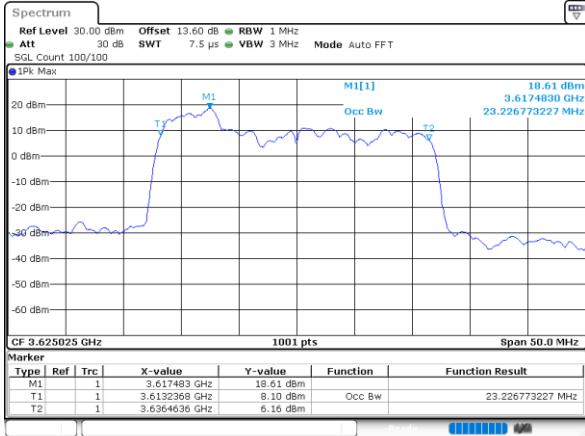

LTE Band 48C

16QAM

Middle Channel / 20MHz+20MHz

N/A

LTE Band 48C

64QAM

Middle Channel / 5MHz+20MHz

Date: 30.AUG.2023 15:49:23