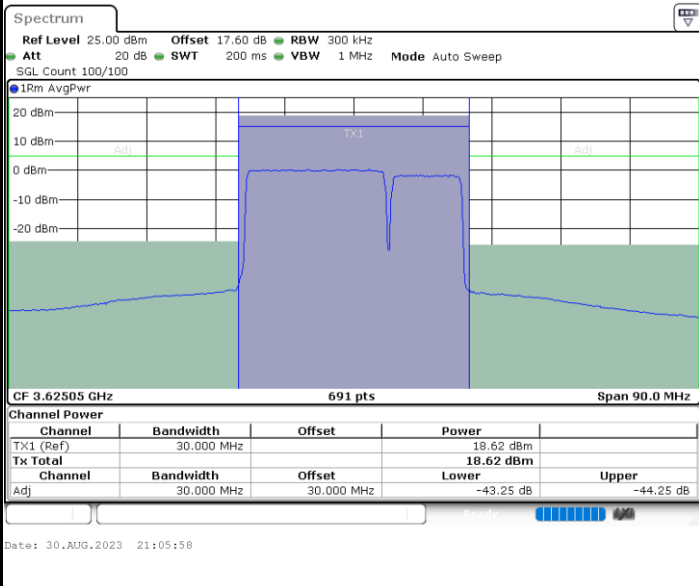

LTE Band 48C / 20MHz+10MHz

QPSK

Lowest Channel / 1RB0 and 1RB49

Lowest Channel / 1RB99 and 1RB0

Date: 30.AUG.2023 21:02:03

Date: 30.AUG.2023 21:02:49

Lowest Channel / FullIRB

N/A

Date: 30.AUG.2023 20:56:39

LTE Band 48C / 20MHz+10MHz

QPSK

Middle Channel / 1RB0 and 1RB49

Middle Channel / 1RB99 and 1RB0

Middle Channel / FullIRB

N/A

LTE Band 48C / 20MHz+10MHz

QPSK

Highest Channel / 1RB0 and 1RB49

Highest Channel / 1RB99 and 1RB0

Highest Channel / FullIRB

N/A

LTE Band 48C / 20MHz+15MHz

QPSK

Lowest Channel / 1RB0 and 1RB74