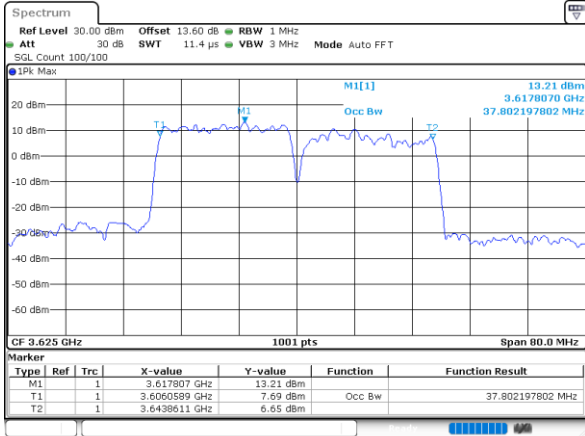

Middle Channel / 15MHz+20MHz

Date: 30.AUG.2023 16:03:57

Middle Channel / 20MHz+5MHz

Date: 30.AUG.2023 22:59:58

Middle Channel / 20MHz+10MHz

Date: 30.AUG.2023 15:59:56

Middle Channel / 20MHz+15MHz

Date: 30.AUG.2023 16:07:34

LTE Band 48C

16QAM

Middle Channel / 20MHz+20MHz

N/A

LTE Band 48C

64QAM

Middle Channel / 5MHz+20MHz

Date: 30.AUG.2023 15:49:23