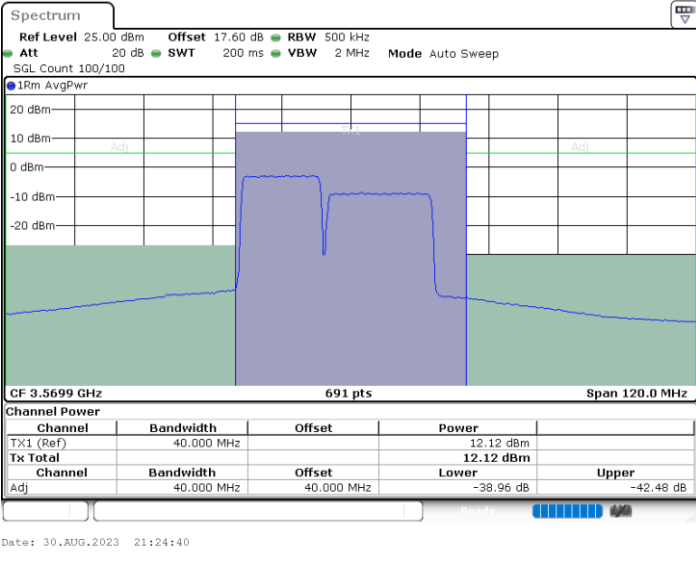

Middle Channel / 1RB49 and 1RB0

Middle Channel / FullRB

N/A

LTE Band 48C / 10MHz+20MHz

QPSK

Highest Channel / 1RB0 and 1RB99

Highest Channel / 1RB49 and 1RB0

Highest Channel / FullIRB

N/A

LTE Band 48C / 15MHz+20MHz

QPSK

Lowest Channel / 1RB0 and 1RB99

Lowest Channel / 1RB74 and 1RB0

Lowest Channel / FullIRB

N/A

LTE Band 48C / 15MHz+20MHz

QPSK

Middle Channel / 1RB0 and 1RB99

Middle Channel / 1RB74 and 1RB0

Middle Channel / FullIRB

N/A

LTE Band 48C / 15MHz+20MHz

QPSK

Highest Channel / 1RB0 and 1RB99