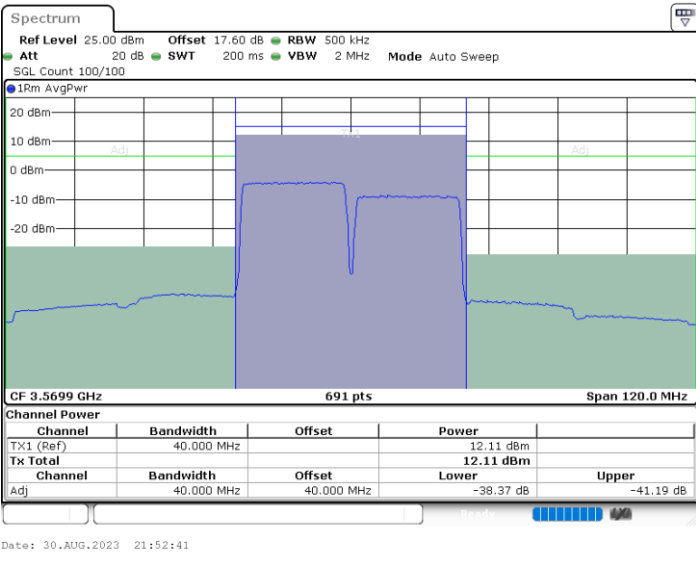

Middle Channel / 1RB0 and 1RB74

Middle Channel / 1RB99 and 1RB0

Middle Channel / FullIRB

N/A

LTE Band 48C / 20MHz+15MHz

QPSK

Highest Channel / 1RB0 and 1RB74

Highest Channel / 1RB99 and 1RB0

Highest Channel / FullIRB

N/A

LTE Band 48C / 20MHz+20MHz

QPSK

Lowest Channel / 1RB0 and 1RB99

Lowest Channel / 1RB99 and 1RB0

Lowest Channel / FullIRB

N/A

LTE Band 48C / 20MHz+20MHz

QPSK

MiddleChannel / 1RB0 and 1RB99

Middle Channel / 1RB99 and 1RB0

Middle Channel / FullIRB

N/A

LTE Band 48C / 20MHz+20MHz

QPSK

Highest Channel / 1RB0 and 1RB99

Highest Channel / 1RB99 and 1RB0

Highest Channel / FullIRB

N/A

LTE Band 48C / 5MHz+20MHz

16QAM

Lowest Channel / 1RB0 and 1RB99

Lowest Channel / 1RB24 and 1RB0