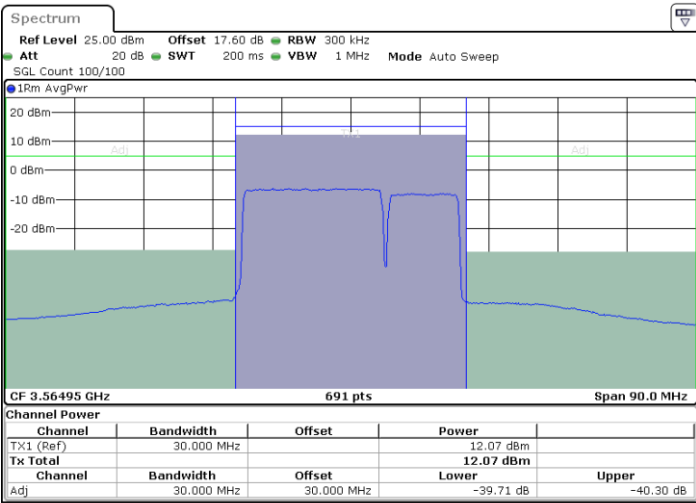

Middle Channel / FullIRB

N/A

LTE Band 48C / 20MHz+5MHz

QPSK

Highest Channel / 1RB0 and 1RB24

Highest Channel / 1RB99 and 1RB0

Highest Channel / FullIRB

N/A

LTE Band 48C / 20MHz+10MHz

QPSK

Lowest Channel / 1RB0 and 1RB49

Lowest Channel / 1RB99 and 1RB0

Date: 30.AUG.2023 21:02:03

Date: 30.AUG.2023 21:02:49

Lowest Channel / FullIRB

N/A

Date: 30.AUG.2023 20:56:39

LTE Band 48C / 20MHz+10MHz

QPSK

Middle Channel / 1RB0 and 1RB49

Middle Channel / 1RB99 and 1RB0

Middle Channel / FullIRB

N/A

LTE Band 48C / 20MHz+10MHz