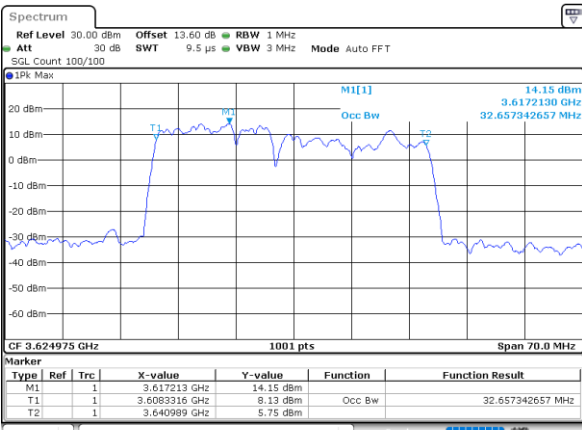

Middle Channel / 5MHz+20MHz

Date: 30.AUG.2023 15:49:50

Middle Channel / 10MHz+20MHz

Date: 30.AUG.2023 15:57:13

Middle Channel / 15MHz+20MHz

Date: 30.AUG.2023 16:04:50

Middle Channel / 20MHz+5MHz

Date: 30.AUG.2023 15:53:27

Middle Channel / 20MHz+10MHz

Date: 30.AUG.2023 16:00:50

Middle Channel / 20MHz+15MHz

Date: 30.AUG.2023 16:08:27

ACLR

LTE Band 48C / 5MHz+20MHz

QPSK

Lowest Channel / 1RB0 and 1RB99