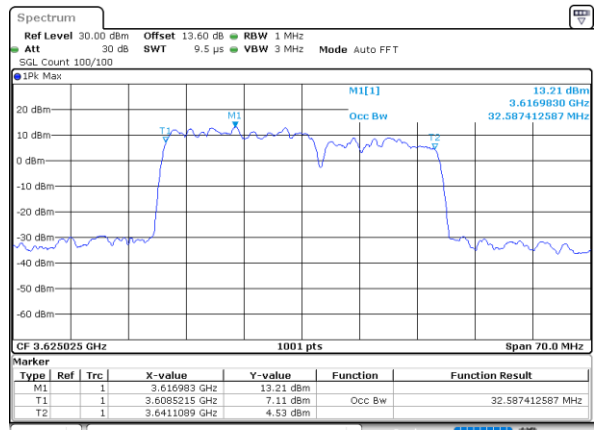

Middle Channel / 5MHz+20MHz

Date: 30.AUG.2023 15:49:50

Middle Channel / 10MHz+20MHz

Date: 30.AUG.2023 15:57:13

Middle Channel / 15MHz+20MHz

Date: 30.AUG.2023 16:04:50

Middle Channel / 20MHz+5MHz

Date: 30.AUG.2023 15:53:27

Middle Channel / 20MHz+10MHz

Date: 30.AUG.2023 16:00:50

Middle Channel / 20MHz+15MHz

Date: 30.AUG.2023 16:08:27

ACLR

LTE Band 48C / 5MHz+20MHz

QPSK

Lowest Channel / 1RB0 and 1RB99