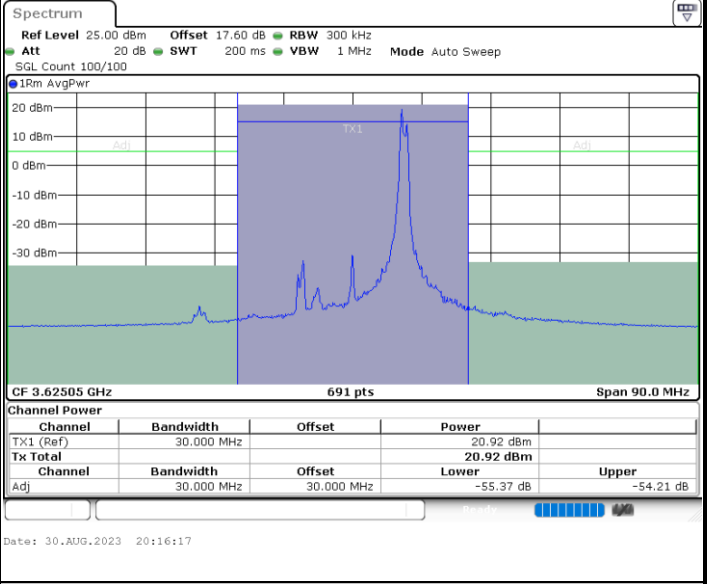

Highest Channel / 1RB74 and 1RB0

Highest Channel / FullIRB

N/A

LTE Band 48C / 20MHz+5MHz

QPSK

Lowest Channel / 1RB0 and 1RB24

Lowest Channel / 1RB99 and 1RB0

Date: 30.AUG.2023 20:06:16

Date: 30.AUG.2023 20:07:01

Lowest Channel / FullIRB

N/A

Date: 30.AUG.2023 20:00:56

LTE Band 48C / 20MHz+5MHz

QPSK

Middle Channel / 1RB0 and 1RB24

Middle Channel / 1RB99 and 1RB0

Middle Channel / FullIRB

N/A

LTE Band 48C / 20MHz+5MHz

QPSK

Highest Channel / 1RB0 and 1RB24

Highest Channel / 1RB99 and 1RB0

Highest Channel / FullIRB

N/A