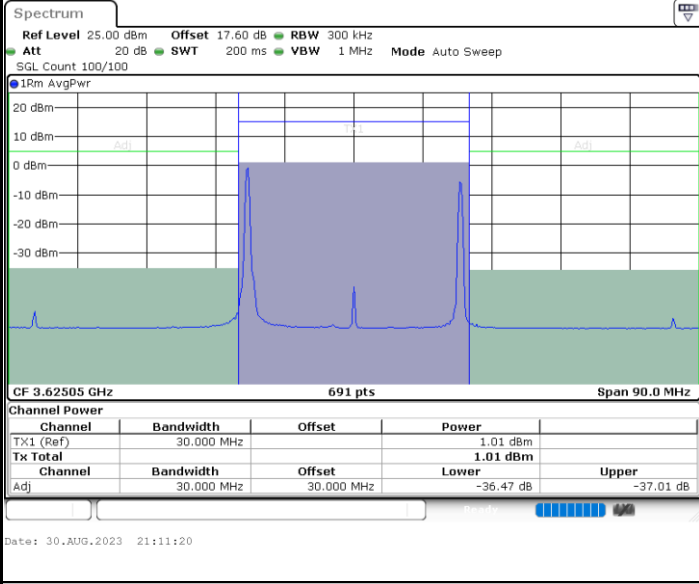

LTE Band 48C / 20MHz+10MHz

QPSK

Lowest Channel / 1RB0 and 1RB49

Lowest Channel / 1RB99 and 1RB0

Date: 30.AUG.2023 21:02:03

Date: 30.AUG.2023 21:02:49

Lowest Channel / FullIRB

N/A

Date: 30.AUG.2023 20:56:39

LTE Band 48C / 20MHz+10MHz

QPSK

Middle Channel / 1RB0 and 1RB49

Middle Channel / 1RB99 and 1RB0

Middle Channel / FullIRB

N/A

LTE Band 48C / 20MHz+10MHz

QPSK

Highest Channel / 1RB0 and 1RB49

Highest Channel / 1RB99 and 1RB0

Highest Channel / FullIRB

N/A

LTE Band 48C / 20MHz+15MHz

QPSK

Lowest Channel / 1RB0 and 1RB74