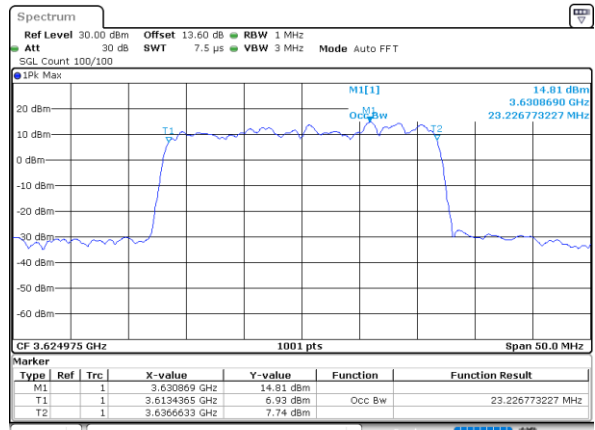

Middle Channel / 20MHz+15MHz

Date: 30.AUG.2023 16:08:01

LTE Band 48C

64QAM

Middle Channel / 20MHz+20MHz

N/A

LTE Band 48C

256QAM

Middle Channel / 5MHz+20MHz

Date: 30.AUG.2023 15:49:50

Middle Channel / 10MHz+20MHz

Date: 30.AUG.2023 15:57:13

Middle Channel / 15MHz+20MHz

Date: 30.AUG.2023 16:04:50

Middle Channel / 20MHz+5MHz

Date: 30.AUG.2023 15:53:27

Middle Channel / 20MHz+10MHz

Date: 30.AUG.2023 16:00:50

Middle Channel / 20MHz+15MHz

Date: 30.AUG.2023 16:08:27

ACLR

LTE Band 48C / 5MHz+20MHz

QPSK

Lowest Channel / 1RB0 and 1RB99