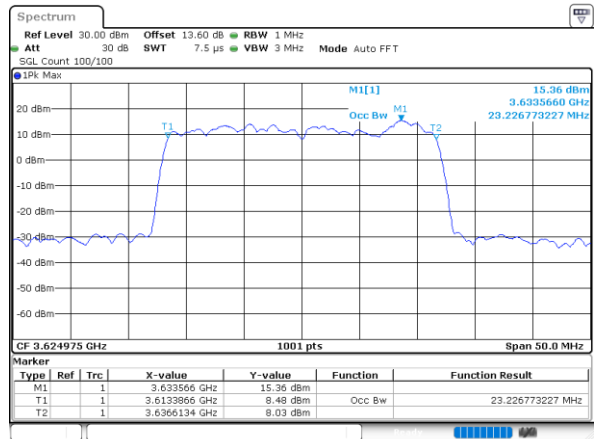

Middle Channel / 20MHz+5MHz

Date: 30.AUG.2023 22:59:58