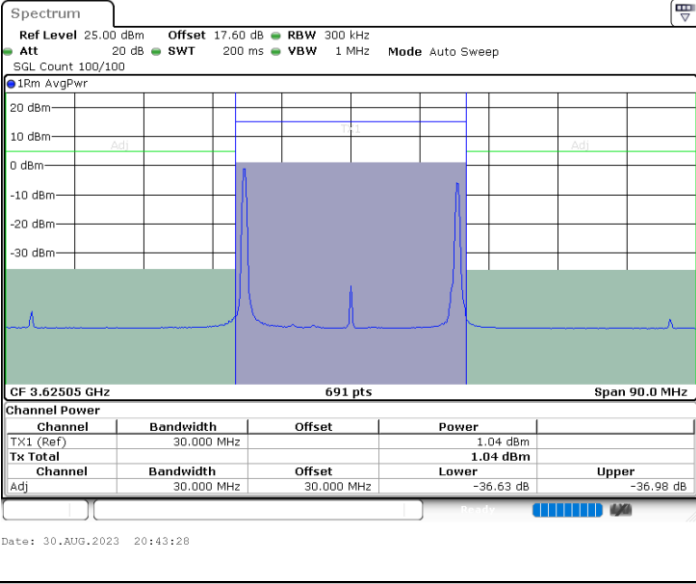

Highest Channel / 1RB0 and 1RB99

Highest Channel / 1RB24 and 1RB0

Highest Channel / FullIRB

N/A

LTE Band 48C / 10MHz+20MHz

QPSK

Lowest Channel / 1RB0 and 1RB99

Lowest Channel / 1RB49 and 1RB0

Date: 30.AUG.2023 20:34:09

Date: 30.AUG.2023 20:34:56

Lowest Channel / FullIRB

N/A

Date: 30.AUG.2023 20:28:50

LTE Band 48C / 10MHz+20MHz

QPSK

Middle Channel / 1RB0 and 1RB99

Middle Channel / 1RB49 and 1RB0

Middle Channel / FullRB

N/A

LTE Band 48C / 10MHz+20MHz

QPSK

Highest Channel / 1RB0 and 1RB99

Highest Channel / 1RB49 and 1RB0

Highest Channel / FullIRB