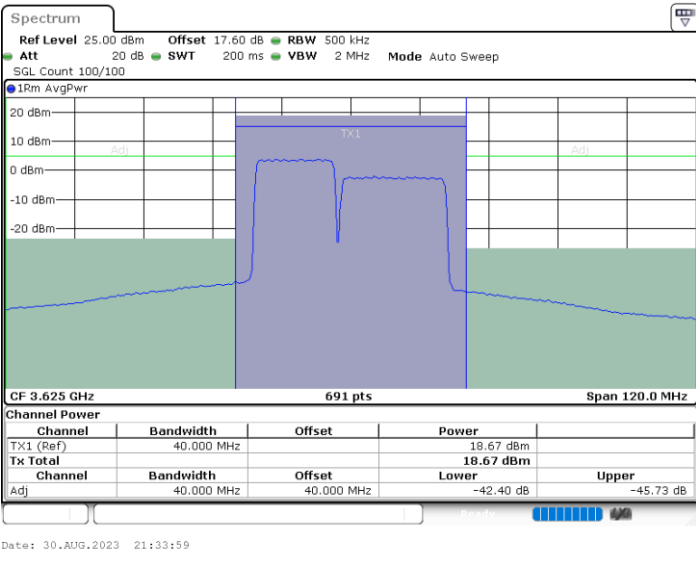

N/A

LTE Band 48C / 15MHz+20MHz

QPSK

Lowest Channel / 1RB0 and 1RB99

Lowest Channel / 1RB74 and 1RB0

Lowest Channel / FullIRB

N/A

LTE Band 48C / 15MHz+20MHz

QPSK

Middle Channel / 1RB0 and 1RB99

Middle Channel / 1RB74 and 1RB0

Middle Channel / FullIRB

N/A

LTE Band 48C / 15MHz+20MHz

QPSK

Highest Channel / 1RB0 and 1RB99

Highest Channel / 1RB74 and 1RB0

Highest Channel / FullIRB

N/A

LTE Band 48C / 20MHz+5MHz

QPSK

Lowest Channel / 1RB0 and 1RB24

Lowest Channel / 1RB99 and 1RB0

Date: 30.AUG.2023 20:06:16