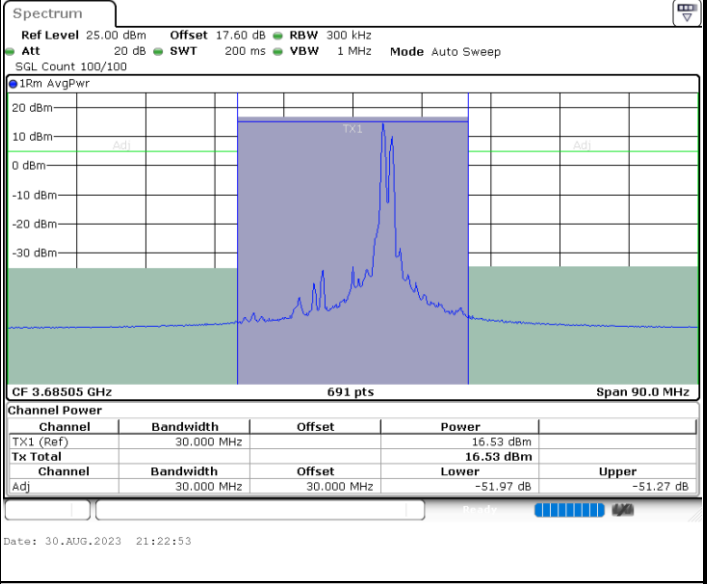

LTE Band 48C / 20MHz+10MHz

QPSK

Lowest Channel / 1RB0 and 1RB49

Lowest Channel / 1RB99 and 1RB0

Date: 30.AUG.2023 21:02:03

Date: 30.AUG.2023 21:02:49

Lowest Channel / FullIRB

N/A

Date: 30.AUG.2023 20:56:39

LTE Band 48C / 20MHz+10MHz

QPSK

Middle Channel / 1RB0 and 1RB49

Middle Channel / 1RB99 and 1RB0

Middle Channel / FullIRB

N/A

LTE Band 48C / 20MHz+10MHz

QPSK

Highest Channel / 1RB0 and 1RB49

Highest Channel / 1RB99 and 1RB0

Highest Channel / FullIRB

N/A

LTE Band 48C / 20MHz+15MHz

QPSK

Lowest Channel / 1RB0 and 1RB74

Lowest Channel / 1RB99 and 1RB0

Date: 30.AUG.2023 22:33:09

Date: 30.AUG.2023 22:33:56

Lowest Channel / FullIRB

N/A

Date: 30.AUG.2023 22:27:42

LTE Band 48C / 20MHz+15MHz

QPSK