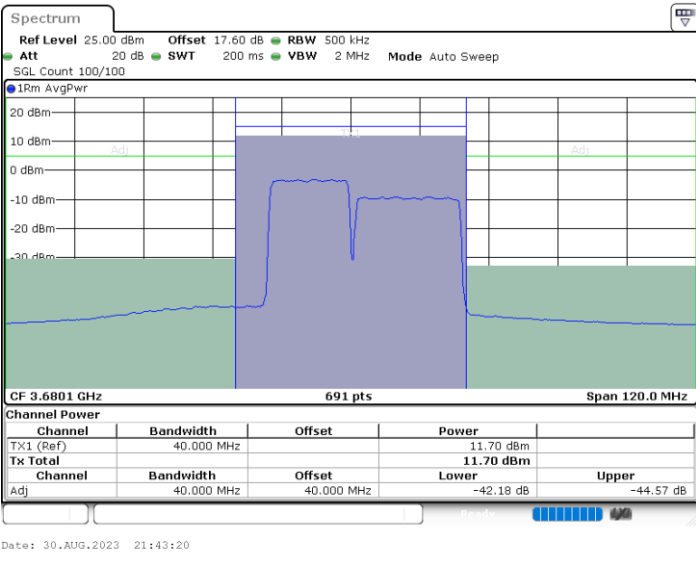

N/A

LTE Band 48C / 15MHz+20MHz

QPSK

Lowest Channel / 1RB0 and 1RB99

Lowest Channel / 1RB74 and 1RB0

Lowest Channel / FullIRB

N/A

LTE Band 48C / 15MHz+20MHz

QPSK

Middle Channel / 1RB0 and 1RB99

Middle Channel / 1RB74 and 1RB0

Middle Channel / FullIRB

N/A

LTE Band 48C / 15MHz+20MHz

QPSK

Highest Channel / 1RB0 and 1RB99

Highest Channel / 1RB74 and 1RB0

Highest Channel / FullIRB

N/A

LTE Band 48C / 20MHz+5MHz

QPSK

Lowest Channel / 1RB0 and 1RB24

Lowest Channel / 1RB99 and 1RB0

Date: 30.AUG.2023 20:06:16