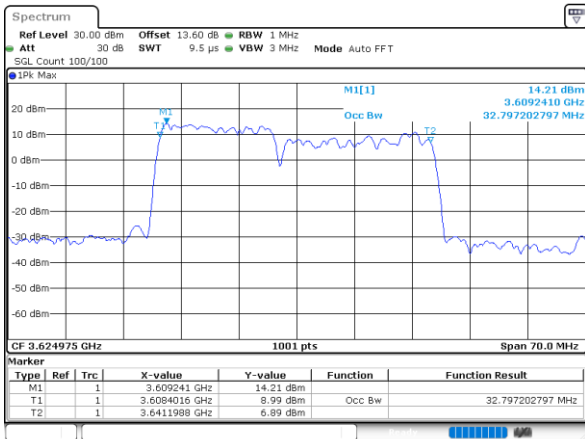

Middle Channel / 15MHz+20MHz

Date: 30.AUG.2023 16:03:57