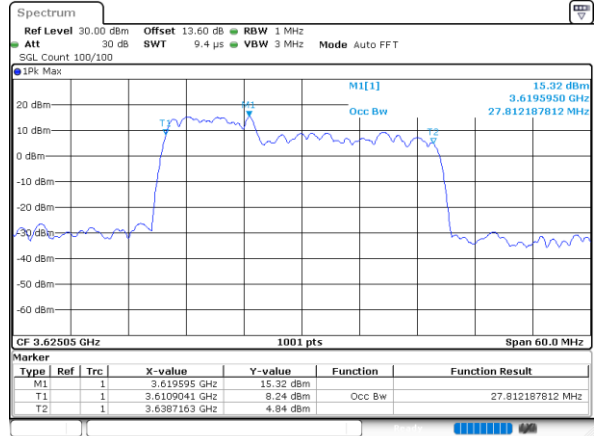

LTE Band 48C

QPSK

Middle Channel / 5MHz+20MHz

Date: 30.AUG.2023 15:48:30

Middle Channel / 10MHz+20MHz

Date: 30.AUG.2023 15:55:52

Middle Channel / 15MHz+20MHz

Date: 30.AUG.2023 16:03:30