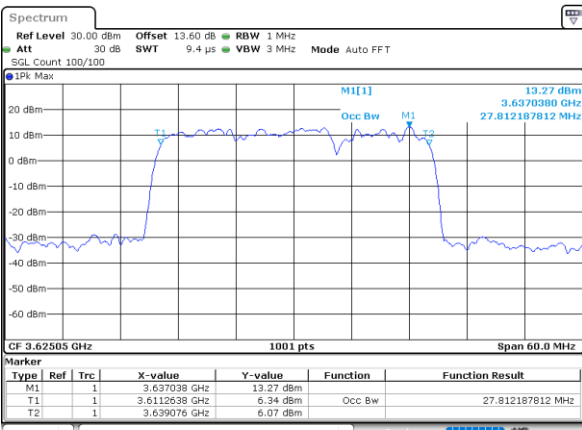

Middle Channel / 5MHz+20MHz

Date: 30.AUG.2023 15:49:50

Middle Channel / 10MHz+20MHz

Date: 30.AUG.2023 15:57:13

Middle Channel / 15MHz+20MHz

Date: 30.AUG.2023 16:04:50

Middle Channel / 20MHz+5MHz

Date: 30.AUG.2023 15:53:27

Middle Channel / 20MHz+10MHz

Date: 30.AUG.2023 16:00:50

Middle Channel / 20MHz+15MHz

Date: 30.AUG.2023 16:08:27

ACLR

LTE Band 48C / 5MHz+20MHz

QPSK

Lowest Channel / 1RB0 and 1RB99