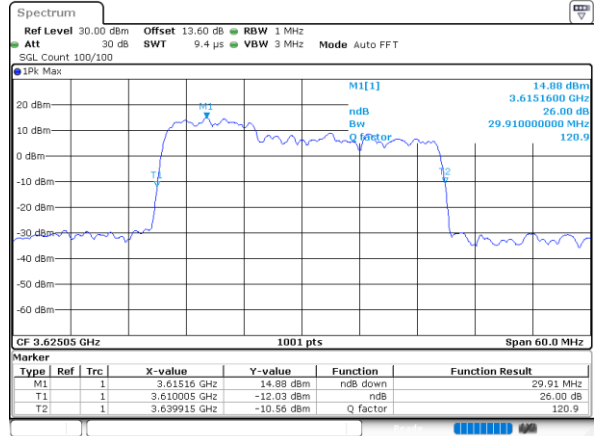

Middle Channel / 20MHz+20MHz

N/A

LTE Band 48C

256QAM

Middle Channel / 5MHz+20MHz

Date: 30_AUG.2023 15:51:36

Middle Channel / 10MHz+20MHz

Date: 30_AUG.2023 22:58:51