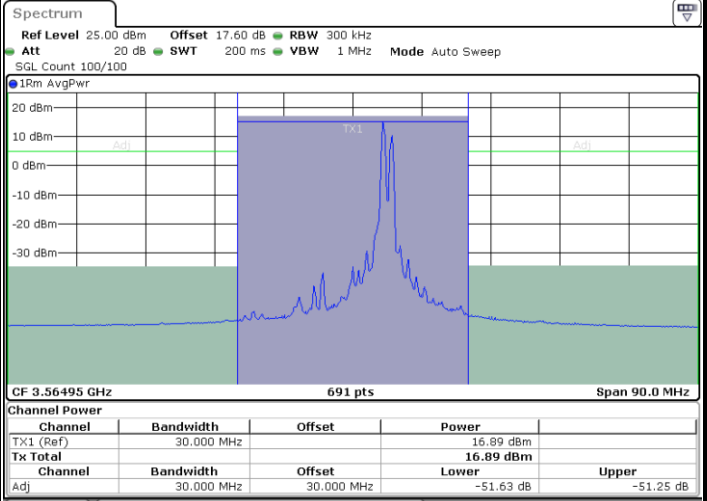

Middle Channel / FullIRB

N/A

LTE Band 48C / 20MHz+5MHz

QPSK

Highest Channel / 1RB0 and 1RB24

Highest Channel / 1RB99 and 1RB0

Highest Channel / FullIRB

N/A

LTE Band 48C / 20MHz+10MHz

QPSK

Lowest Channel / 1RB0 and 1RB49

Lowest Channel / 1RB99 and 1RB0

Date: 30.AUG.2023 21:02:03

Date: 30.AUG.2023 21:02:49

Lowest Channel / FullIRB

N/A