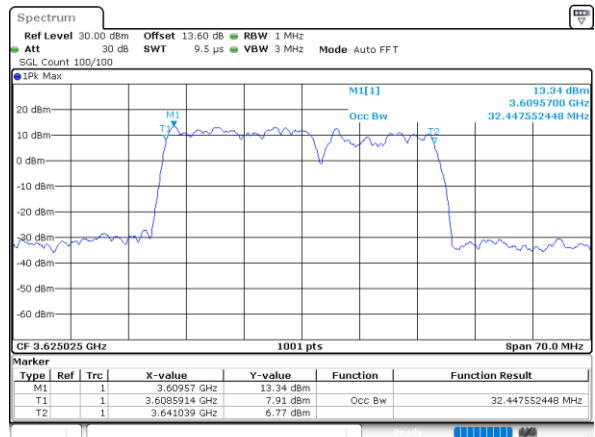

Middle Channel / 20MHz+5MHz

Date: 30.AUG.2023 15:52:07

Middle Channel / 20MHz+10MHz

Date: 30.AUG.2023 15:59:30

Middle Channel / 20MHz+15MHz

Date: 30.AUG.2023 16:07:08

LTE Band 48C

QPSK