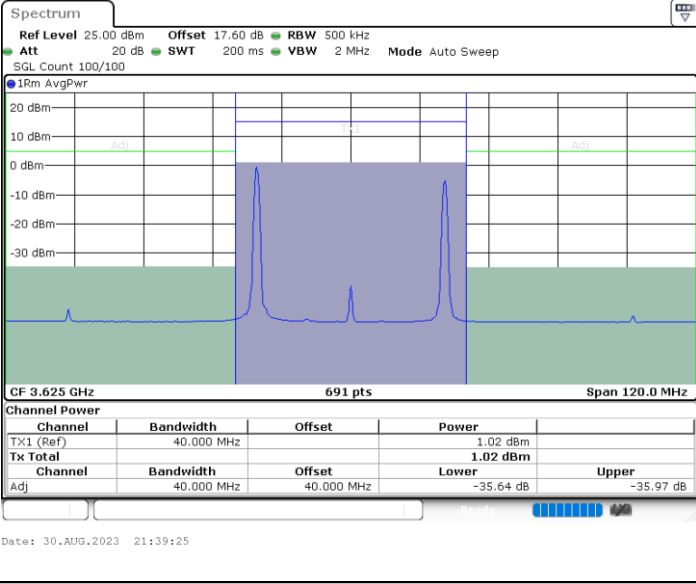

Middle Channel / 1RB49 and 1RB0

Middle Channel / FullRB

N/A

LTE Band 48C / 10MHz+20MHz

QPSK

Highest Channel / 1RB0 and 1RB99

Highest Channel / 1RB49 and 1RB0

Highest Channel / FullIRB

N/A

LTE Band 48C / 15MHz+20MHz

QPSK

Lowest Channel / 1RB0 and 1RB99

Lowest Channel / 1RB74 and 1RB0

Lowest Channel / FullIRB

N/A

LTE Band 48C / 15MHz+20MHz

QPSK

Middle Channel / 1RB0 and 1RB99

Middle Channel / 1RB74 and 1RB0

Middle Channel / FullIRB

N/A

LTE Band 48C / 15MHz+20MHz

QPSK

Highest Channel / 1RB0 and 1RB99