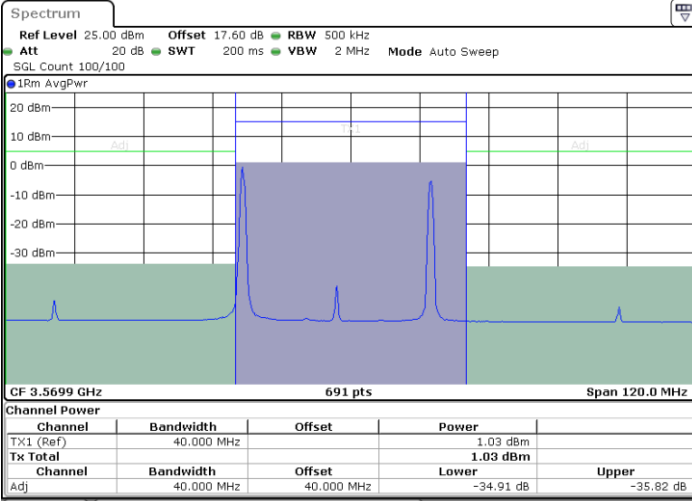

QPSK

Highest Channel / 1RB0 and 1RB49

Highest Channel / 1RB99 and 1RB0

Highest Channel / FullIRB

N/A

LTE Band 48C / 20MHz+15MHz

QPSK

Lowest Channel / 1RB0 and 1RB74

Lowest Channel / 1RB99 and 1RB0

Date: 30.AUG.2023 22:33:09

Date: 30.AUG.2023 22:33:56

Lowest Channel / FullIRB

N/A

Date: 30.AUG.2023 22:27:42

LTE Band 48C / 20MHz+15MHz

QPSK