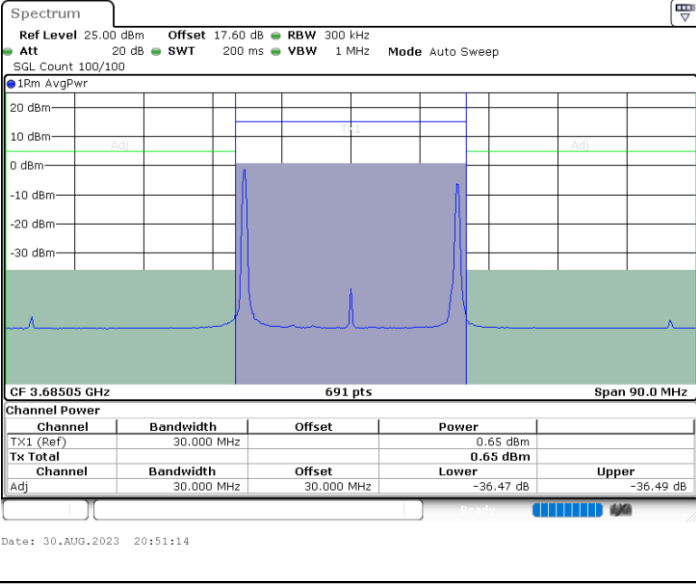

Middle Channel / 1RB49 and 1RB0

Middle Channel / FullRB

N/A

LTE Band 48C / 10MHz+20MHz

QPSK

Highest Channel / 1RB0 and 1RB99

Highest Channel / 1RB49 and 1RB0

Highest Channel / FullIRB

N/A

LTE Band 48C / 15MHz+20MHz

QPSK

Lowest Channel / 1RB0 and 1RB99

Lowest Channel / 1RB74 and 1RB0

Lowest Channel / FullIRB

N/A

LTE Band 48C / 15MHz+20MHz