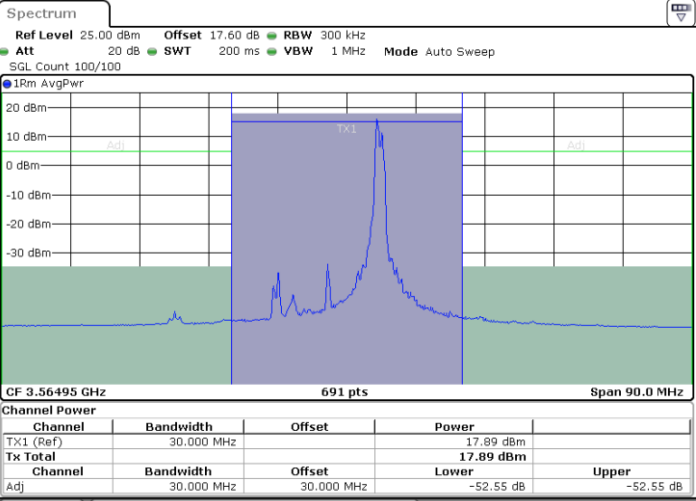

QPSK

Middle Channel / 1RB0 and 1RB99

Middle Channel / 1RB74 and 1RB0

Middle Channel / FullIRB

N/A

LTE Band 48C / 15MHz+20MHz

QPSK

Highest Channel / 1RB0 and 1RB99

Highest Channel / 1RB74 and 1RB0

Highest Channel / FullIRB

N/A

LTE Band 48C / 20MHz+5MHz

QPSK

Lowest Channel / 1RB0 and 1RB24

Lowest Channel / 1RB99 and 1RB0

Date: 30.AUG.2023 20:06:16

Date: 30.AUG.2023 20:07:01

Lowest Channel / FullIRB

N/A

Date: 30.AUG.2023 20:00:56

LTE Band 48C / 20MHz+5MHz

QPSK

Middle Channel / 1RB0 and 1RB24

Middle Channel / 1RB99 and 1RB0

Middle Channel / FullIRB

N/A

LTE Band 48C / 20MHz+5MHz

QPSK

Highest Channel / 1RB0 and 1RB24

Highest Channel / 1RB99 and 1RB0

Highest Channel / FullIRB

N/A