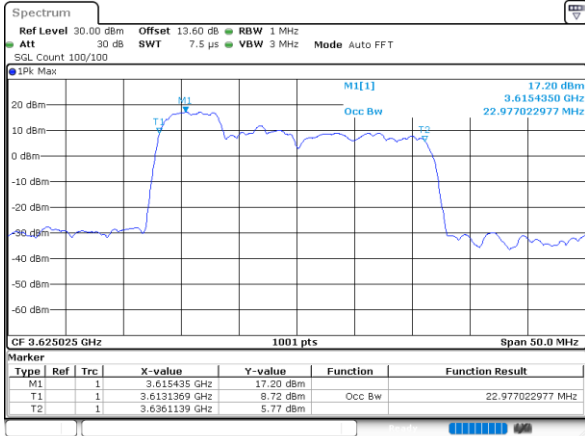

LTE Band 48C

QPSK

Middle Channel / 5MHz+20MHz

Date: 30.AUG.2023 15:48:30