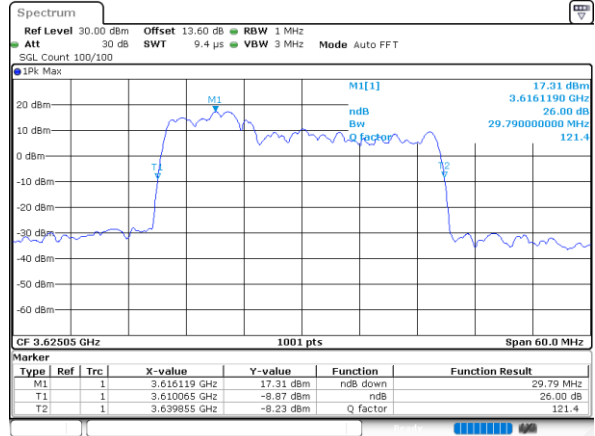

LTE Band 48C

64QAM

Middle Channel / 5MHz+20MHz

Date: 30.AUG.2023 15:50:16

Middle Channel / 10MHz+20MHz

Date: 30.AUG.2023 15:57:39

Middle Channel / 15MHz+20MHz

Date: 30.AUG.2023 16:05:17