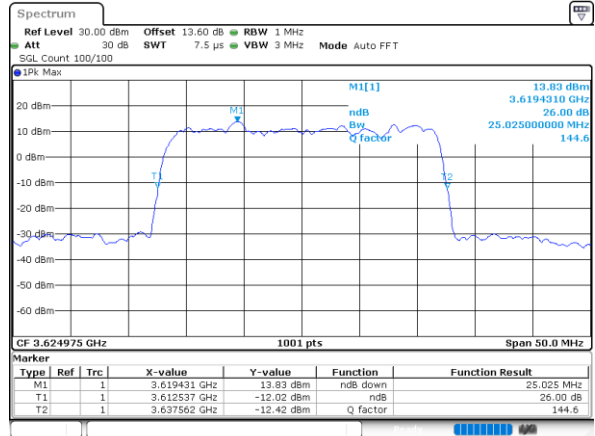

Middle Channel / 20MHz+5MHz

Date: 30_AUG.2023 15:55:13