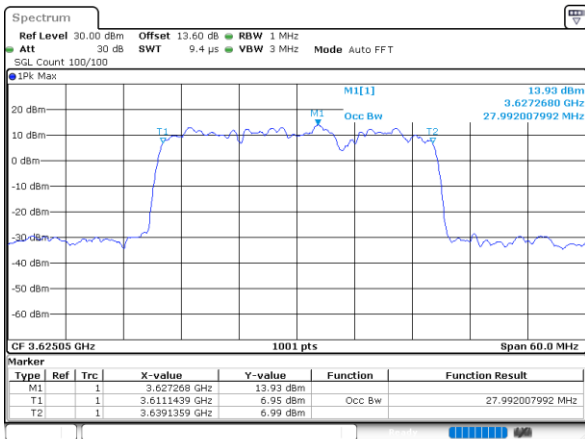

Middle Channel / 15MHz+20MHz

Date: 30.AUG.2023 16:03:57

Middle Channel / 20MHz+5MHz

Date: 30.AUG.2023 22:59:58

Middle Channel / 20MHz+10MHz

Date: 30.AUG.2023 15:59:56

Middle Channel / 20MHz+15MHz

Date: 30.AUG.2023 16:07:34

LTE Band 48C

16QAM

Middle Channel / 20MHz+20MHz

N/A

LTE Band 48C

64QAM

Middle Channel / 5MHz+20MHz

Date: 30.AUG.2023 15:49:23