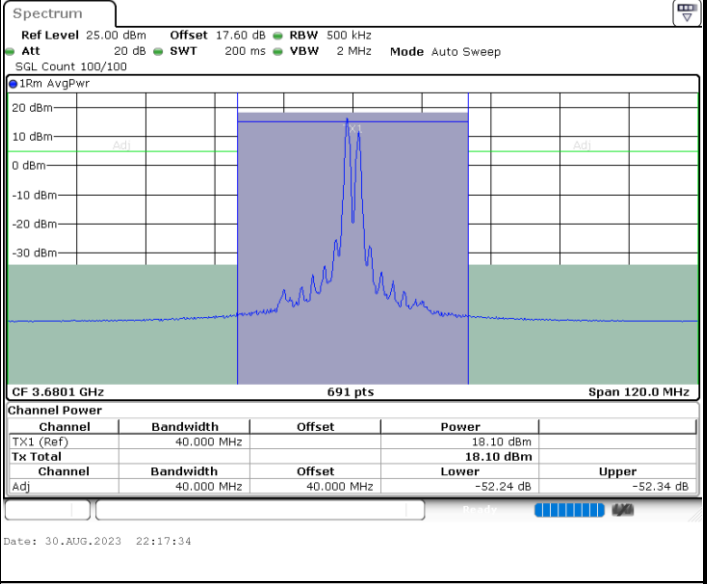

Highest Channel / FullIRB

N/A

LTE Band 48C / 20MHz+20MHz

QPSK

Lowest Channel / 1RB0 and 1RB99

Lowest Channel / 1RB99 and 1RB0

Lowest Channel / FullIRB

N/A

LTE Band 48C / 20MHz+20MHz

QPSK

MiddleChannel / 1RB0 and 1RB99

Middle Channel / 1RB99 and 1RB0

Middle Channel / FullIRB

N/A

LTE Band 48C / 20MHz+20MHz

QPSK

Highest Channel / 1RB0 and 1RB99

Highest Channel / 1RB99 and 1RB0

Highest Channel / FullIRB

N/A

LTE Band 48C / 5MHz+20MHz

16QAM

Lowest Channel / 1RB0 and 1RB99

Lowest Channel / 1RB24 and 1RB0