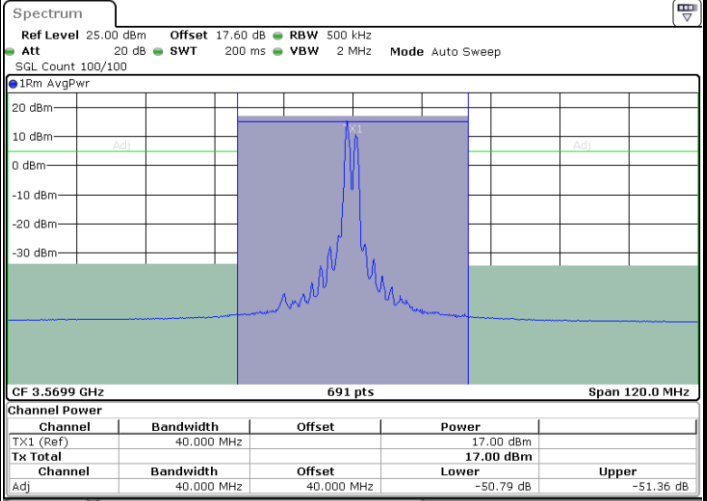

QPSK

Highest Channel / 1RB0 and 1RB49

Highest Channel / 1RB99 and 1RB0

Highest Channel / FullIRB

N/A

LTE Band 48C / 20MHz+15MHz

QPSK

Lowest Channel / 1RB0 and 1RB74

Lowest Channel / 1RB99 and 1RB0

Date: 30.AUG.2023 22:33:09

Date: 30.AUG.2023 22:33:56

Lowest Channel / FullIRB

N/A

Date: 30.AUG.2023 22:27:42

LTE Band 48C / 20MHz+15MHz

QPSK