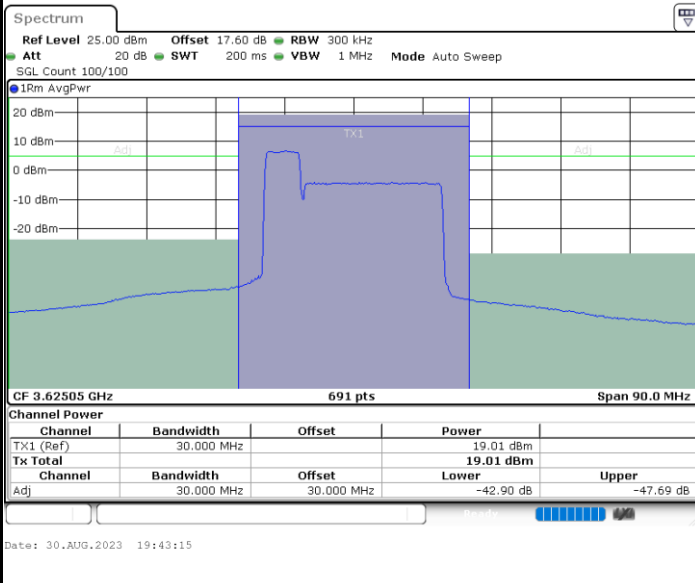

Highest Channel / 1RB0 and 1RB99

Highest Channel / 1RB99 and 1RB0

Highest Channel / FullIRB

N/A

LTE Band 48C / 5MHz+20MHz

16QAM

Lowest Channel / 1RB0 and 1RB99

Lowest Channel / 1RB24 and 1RB0

Date: 30.AUG.2023 19:37:52

Date: 30.AUG.2023 19:40:08

Lowest Channel / FullIRB

N/A

Date: 30.AUG.2023 19:34:03

LTE Band 48C / 5MHz+20MHz

16QAM

Middle Channel / 1RB0 and 1RB99

Middle Channel / 1RB24 and 1RB0

Middle Channel / FullIRB

N/A

LTE Band 48C / 5MHz+20MHz

16QAM

Highest Channel / 1RB0 and 1RB99

Highest Channel / 1RB24 and 1RB0

Highest Channel / FullIRB