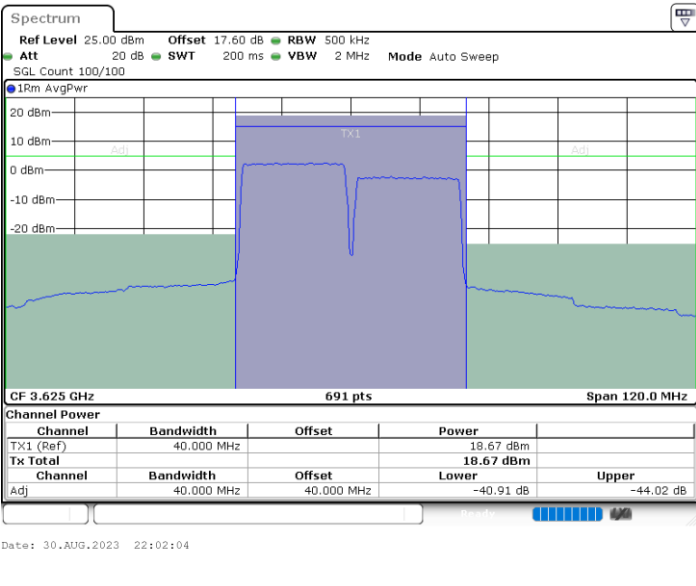

Highest Channel / FullIRB

N/A

LTE Band 48C / 20MHz+20MHz

QPSK

Lowest Channel / 1RB0 and 1RB99

Lowest Channel / 1RB99 and 1RB0

Lowest Channel / FullIRB

N/A

LTE Band 48C / 20MHz+20MHz

QPSK

MiddleChannel / 1RB0 and 1RB99

Middle Channel / 1RB99 and 1RB0

Middle Channel / FullIRB

N/A

LTE Band 48C / 20MHz+20MHz

QPSK

Highest Channel / 1RB0 and 1RB99

Highest Channel / 1RB99 and 1RB0

Highest Channel / FullIRB

N/A

LTE Band 48C / 5MHz+20MHz

16QAM

Lowest Channel / 1RB0 and 1RB99

Lowest Channel / 1RB24 and 1RB0