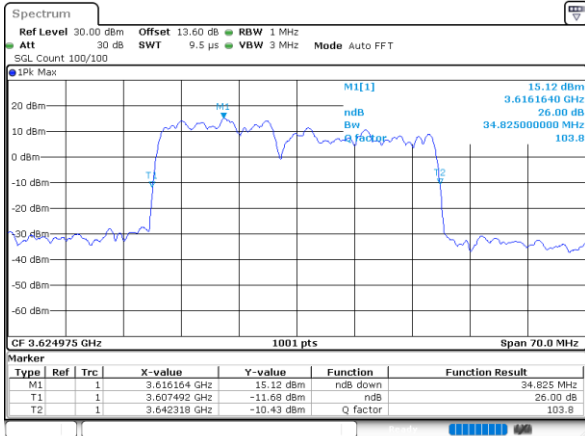

LTE Band 48C

64QAM

Middle Channel / 5MHz+20MHz

Date: 30.AUG.2023 15:50:16

Middle Channel / 10MHz+20MHz

Date: 30.AUG.2023 15:57:39

Middle Channel / 15MHz+20MHz

Date: 30.AUG.2023 16:05:17