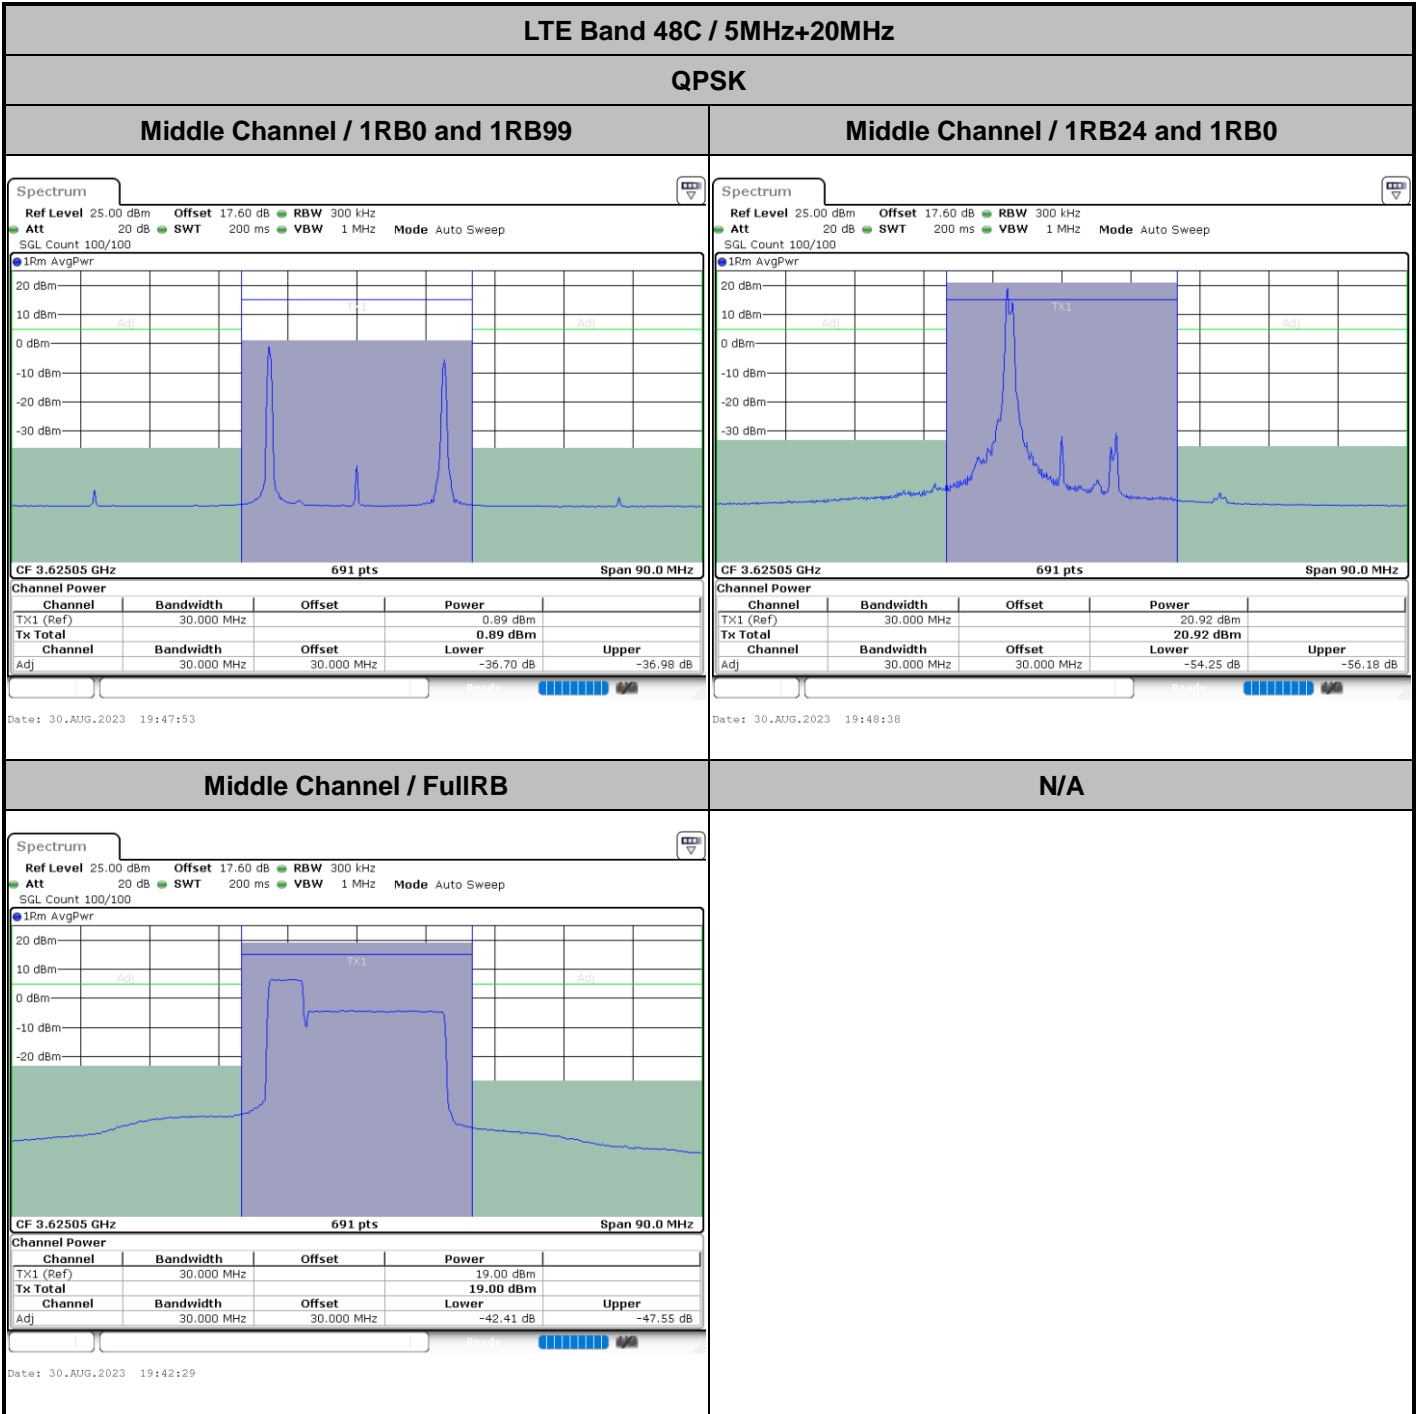

Middle Channel / 20MHz+10MHz

Date: 30.AUG.2023 16:00:50

Middle Channel / 20MHz+15MHz

Date: 30.AUG.2023 16:08:27

ACLR

LTE Band 48C / 5MHz+20MHz

QPSK

Lowest Channel / 1RB0 and 1RB99

Lowest Channel / 1RB24 and 1RB0

Date: 30.AUG.2023 19:38:37

Date: 30.AUG.2023 19:39:22

Lowest Channel / FullIRB

N/A

Date: 30.AUG.2023 19:33:18

LTE Band 48C / 5MHz+20MHz

QPSK

Highest Channel / 1RB0 and 1RB99

Highest Channel / 1RB24 and 1RB0

Highest Channel / FullIRB

N/A

LTE Band 48C / 10MHz+20MHz

QPSK

Lowest Channel / 1RB0 and 1RB99

Lowest Channel / 1RB49 and 1RB0