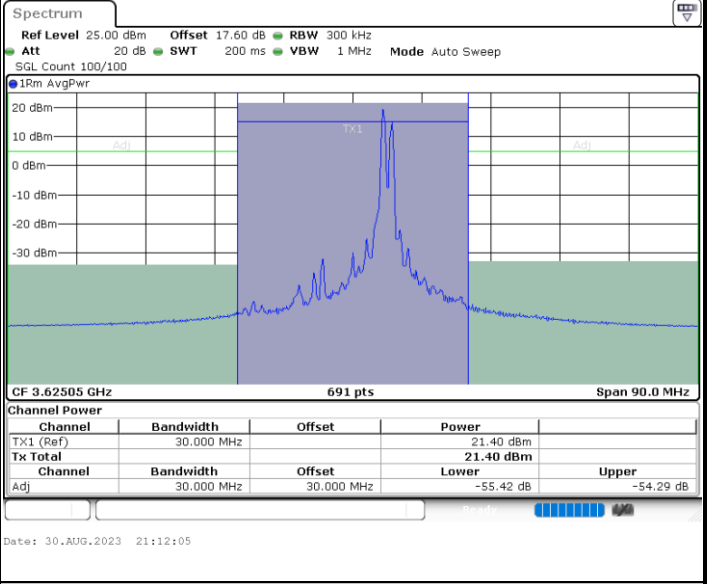

LTE Band 48C / 20MHz+10MHz

QPSK

Lowest Channel / 1RB0 and 1RB49

Lowest Channel / 1RB99 and 1RB0

Date: 30.AUG.2023 21:02:03

Date: 30.AUG.2023 21:02:49

Lowest Channel / FullIRB

N/A

Date: 30.AUG.2023 20:56:39

LTE Band 48C / 20MHz+10MHz

QPSK

Middle Channel / 1RB0 and 1RB49

Middle Channel / 1RB99 and 1RB0

Middle Channel / FullIRB

N/A

LTE Band 48C / 20MHz+10MHz

QPSK

Highest Channel / 1RB0 and 1RB49

Highest Channel / 1RB99 and 1RB0

Highest Channel / FullIRB

N/A

LTE Band 48C / 20MHz+15MHz

QPSK

Lowest Channel / 1RB0 and 1RB74

Lowest Channel / 1RB99 and 1RB0

Date: 30.AUG.2023 22:33:09

Date: 30.AUG.2023 22:33:56

Lowest Channel / FullIRB

N/A

Date: 30.AUG.2023 22:27:42

LTE Band 48C / 20MHz+15MHz

QPSK