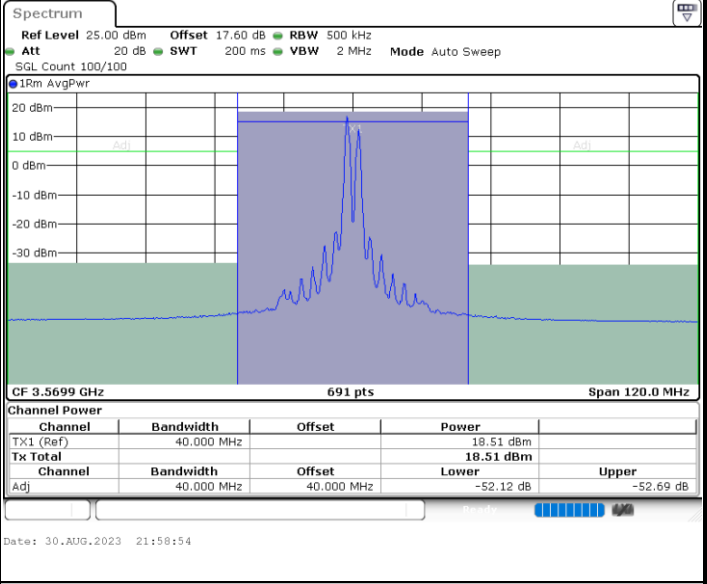

Middle Channel / 1RB0 and 1RB74

Middle Channel / 1RB99 and 1RB0

Middle Channel / FullIRB

N/A

LTE Band 48C / 20MHz+15MHz

QPSK

Highest Channel / 1RB0 and 1RB74

Highest Channel / 1RB99 and 1RB0

Highest Channel / FullIRB

N/A

LTE Band 48C / 20MHz+20MHz

QPSK

Lowest Channel / 1RB0 and 1RB99

Lowest Channel / 1RB99 and 1RB0

Lowest Channel / FullIRB

N/A

LTE Band 48C / 20MHz+20MHz

QPSK

MiddleChannel / 1RB0 and 1RB99

Middle Channel / 1RB99 and 1RB0

Middle Channel / FullIRB

N/A

LTE Band 48C / 20MHz+20MHz

QPSK

Highest Channel / 1RB0 and 1RB99

Highest Channel / 1RB99 and 1RB0

Highest Channel / FullIRB

N/A

LTE Band 48C / 5MHz+20MHz

16QAM

Lowest Channel / 1RB0 and 1RB99

Lowest Channel / 1RB24 and 1RB0