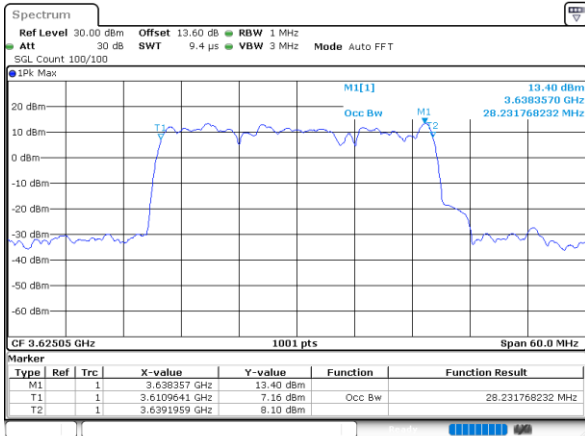

LTE Band 48C

16QAM

Middle Channel / 20MHz+20MHz

N/A

LTE Band 48C

64QAM

Middle Channel / 5MHz+20MHz

Date: 30.AUG.2023 15:49:23

Middle Channel / 10MHz+20MHz

Date: 30.AUG.2023 15:56:46

Middle Channel / 15MHz+20MHz

Date: 30.AUG.2023 16:04:24

Middle Channel / 20MHz+5MHz

Date: 30.AUG.2023 15:53:00

Middle Channel / 20MHz+10MHz

Date: 30.AUG.2023 16:00:23

Middle Channel / 20MHz+15MHz

Date: 30.AUG.2023 16:08:01

LTE Band 48C

64QAM

Middle Channel / 20MHz+20MHz

N/A

LTE Band 48C

256QAM