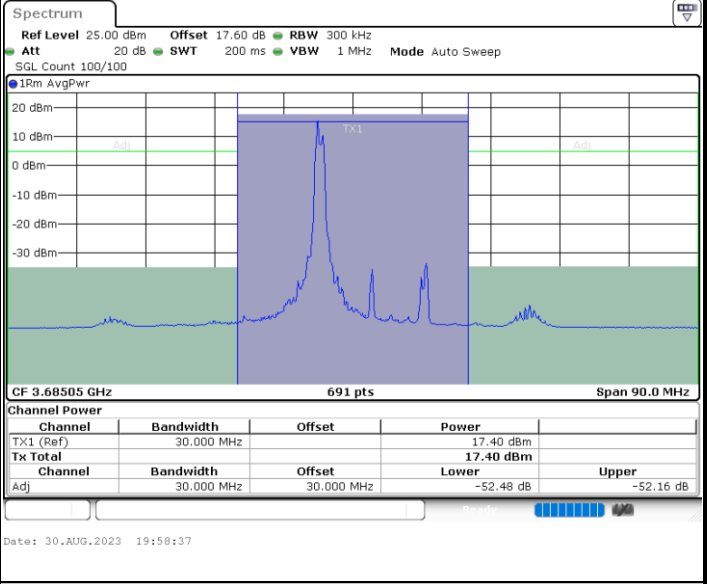

Date: 30.AUG.2023 19:37:52

Date: 30.AUG.2023 19:40:08

Lowest Channel / FullIRB

N/A

Date: 30.AUG.2023 19:34:03

LTE Band 48C / 5MHz+20MHz

16QAM

Middle Channel / 1RB0 and 1RB99

Middle Channel / 1RB24 and 1RB0

Middle Channel / FullIRB

N/A

LTE Band 48C / 5MHz+20MHz

16QAM

Highest Channel / 1RB0 and 1RB99

Highest Channel / 1RB24 and 1RB0

Highest Channel / FullIRB

N/A

LTE Band 48C / 10MHz+20MHz

16QAM

Lowest Channel / 1RB0 and 1RB99

Lowest Channel / 1RB49 and 1RB0

Date: 30.AUG.2023 20:33:23

Date: 30.AUG.2023 20:35:43

Lowest Channel / FullIRB