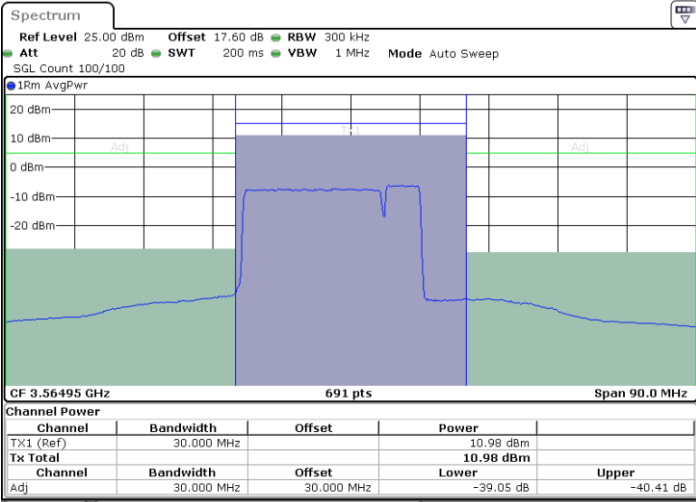

QPSK

Middle Channel / 1RB0 and 1RB99

Middle Channel / 1RB74 and 1RB0

Middle Channel / FullIRB

N/A

LTE Band 48C / 15MHz+20MHz

QPSK

Highest Channel / 1RB0 and 1RB99

Highest Channel / 1RB74 and 1RB0

Highest Channel / FullIRB

N/A

LTE Band 48C / 20MHz+5MHz

QPSK

Lowest Channel / 1RB0 and 1RB24

Lowest Channel / 1RB99 and 1RB0

Date: 30.AUG.2023 20:06:16

Date: 30.AUG.2023 20:07:01

Lowest Channel / FullIRB

N/A

Date: 30.AUG.2023 20:00:56

LTE Band 48C / 20MHz+5MHz

QPSK

Middle Channel / 1RB0 and 1RB24

Middle Channel / 1RB99 and 1RB0