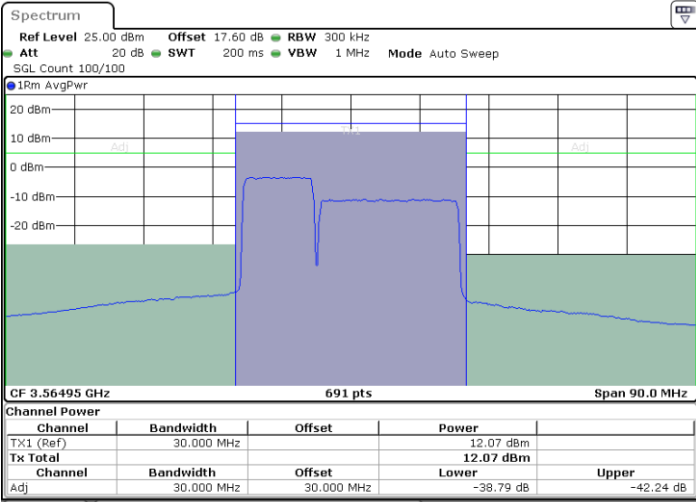

Lowest Channel / 1RB24 and 1RB0

Date: 30.AUG.2023 19:38:37

Date: 30.AUG.2023 19:39:22

Lowest Channel / FullIRB

N/A

Date: 30.AUG.2023 19:33:18

LTE Band 48C / 5MHz+20MHz

QPSK

Highest Channel / 1RB0 and 1RB99

Highest Channel / 1RB24 and 1RB0

Highest Channel / FullIRB

N/A

LTE Band 48C / 10MHz+20MHz

QPSK

Lowest Channel / 1RB0 and 1RB99

Lowest Channel / 1RB49 and 1RB0

Date: 30.AUG.2023 20:34:09

Date: 30.AUG.2023 20:34:56

Lowest Channel / FullIRB

N/A

Date: 30.AUG.2023 20:28:50

LTE Band 48C / 10MHz+20MHz

QPSK

Middle Channel / 1RB0 and 1RB99