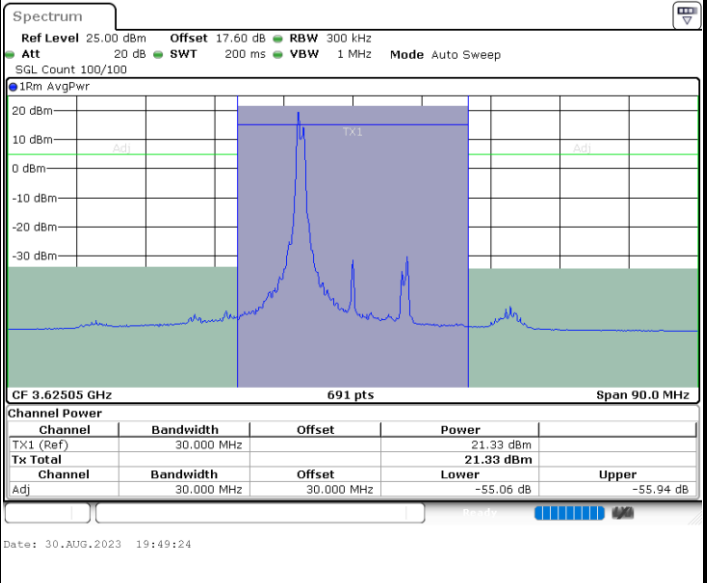

Highest Channel / 1RB0 and 1RB99

Highest Channel / 1RB99 and 1RB0

Highest Channel / FullIRB

N/A

LTE Band 48C / 5MHz+20MHz

16QAM

Lowest Channel / 1RB0 and 1RB99

Lowest Channel / 1RB24 and 1RB0

Date: 30.AUG.2023 19:37:52

Date: 30.AUG.2023 19:40:08

Lowest Channel / FullIRB

N/A

Date: 30.AUG.2023 19:34:03

LTE Band 48C / 5MHz+20MHz

16QAM

Middle Channel / 1RB0 and 1RB99

Middle Channel / 1RB24 and 1RB0

Middle Channel / FullIRB

N/A

LTE Band 48C / 5MHz+20MHz

16QAM

Highest Channel / 1RB0 and 1RB99

Highest Channel / 1RB24 and 1RB0

Highest Channel / FullIRB