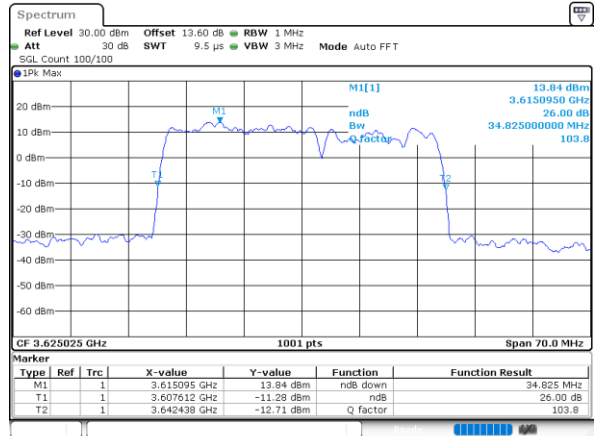

Middle Channel / 20MHz+5MHz

Date: 30.AUG.2023 15:53:53

Middle Channel / 20MHz+10MHz

Date: 30.AUG.2023 23:00:54

Middle Channel / 20MHz+15MHz

Date: 30.AUG.2023 16:08:54

LTE Band 48C

64QAM