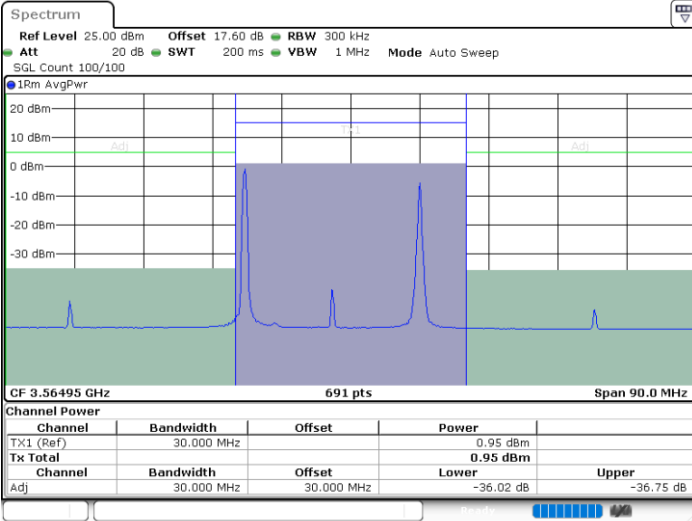

Middle Channel / 20MHz+10MHz

Date: 30.AUG.2023 16:00:50

Middle Channel / 20MHz+15MHz

Date: 30.AUG.2023 16:08:27

ACLR

LTE Band 48C / 5MHz+20MHz

QPSK

Lowest Channel / 1RB0 and 1RB99

Lowest Channel / 1RB24 and 1RB0

Date: 30.AUG.2023 19:38:37

Date: 30.AUG.2023 19:39:22

Lowest Channel / FullIRB

N/A

Date: 30.AUG.2023 19:33:18

LTE Band 48C / 5MHz+20MHz

QPSK