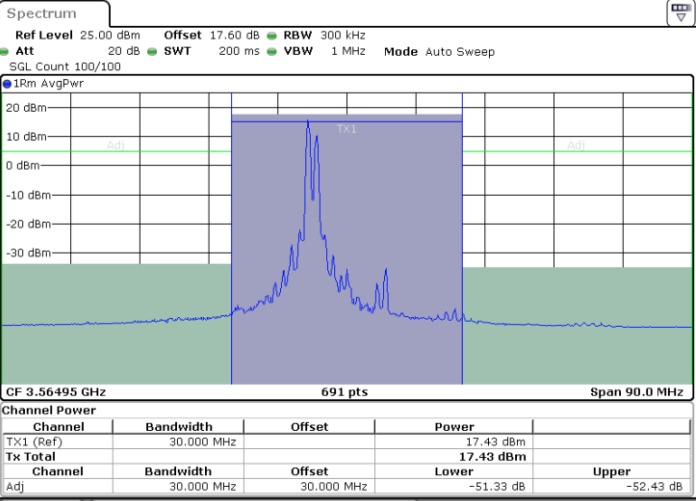

Middle Channel / 1RB24 and 1RB0

Middle Channel / FullIRB

N/A

LTE Band 48C / 5MHz+20MHz

16QAM

Highest Channel / 1RB0 and 1RB99

Highest Channel / 1RB24 and 1RB0

Highest Channel / FullIRB

N/A

LTE Band 48C / 10MHz+20MHz

16QAM

Lowest Channel / 1RB0 and 1RB99

Lowest Channel / 1RB49 and 1RB0

Date: 30.AUG.2023 20:33:23

Date: 30.AUG.2023 20:35:43

Lowest Channel / FullIRB

N/A

Date: 30.AUG.2023 20:29:36

LTE Band 48C / 10MHz+20MHz

16QAM

Middle Channel / 1RB0 and 1RB99

Middle Channel / 1RB49 and 1RB0

Date: 30.AUG.2023 20:42:42

Date: 30.AUG.2023 20:45:00