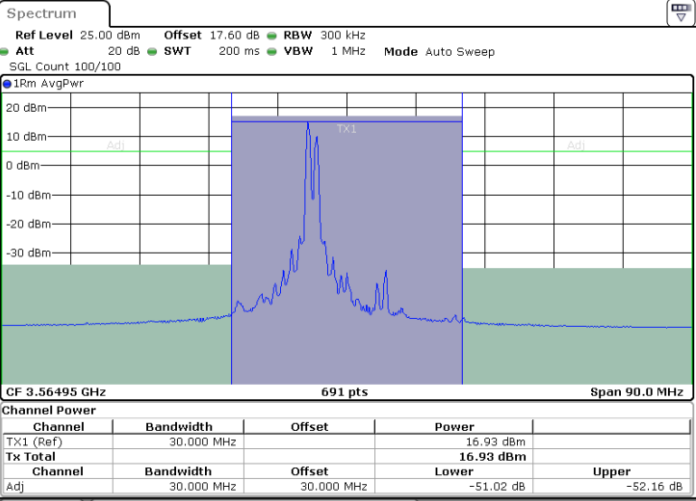

Lowest Channel / 1RB24 and 1RB0

Date: 30.AUG.2023 19:38:37

Date: 30.AUG.2023 19:39:22

Lowest Channel / FullIRB

N/A

Date: 30.AUG.2023 19:33:18

LTE Band 48C / 5MHz+20MHz

QPSK

Highest Channel / 1RB0 and 1RB99

Highest Channel / 1RB24 and 1RB0

Highest Channel / FullIRB

N/A

LTE Band 48C / 10MHz+20MHz

QPSK

Lowest Channel / 1RB0 and 1RB99

Lowest Channel / 1RB49 and 1RB0

Date: 30.AUG.2023 20:34:09

Date: 30.AUG.2023 20:34:56

Lowest Channel / FullIRB

N/A

Date: 30.AUG.2023 20:28:50

LTE Band 48C / 10MHz+20MHz

QPSK

Middle Channel / 1RB0 and 1RB99