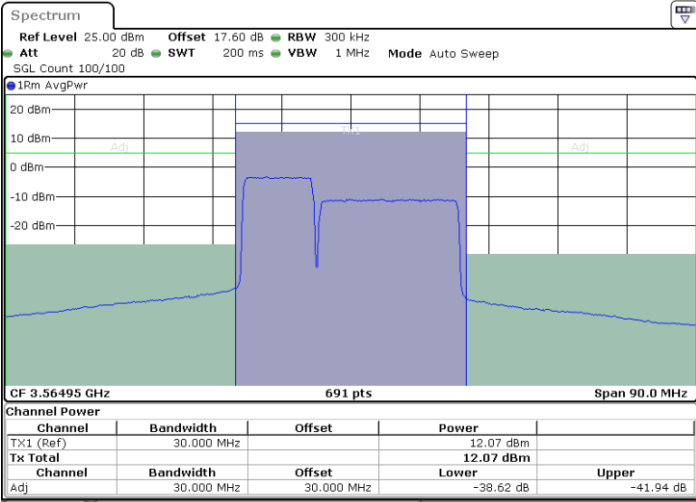

Middle Channel / 1RB24 and 1RB0

Middle Channel / FullIRB

N/A

LTE Band 48C / 5MHz+20MHz

16QAM

Highest Channel / 1RB0 and 1RB99

Highest Channel / 1RB24 and 1RB0

Highest Channel / FullIRB

N/A

LTE Band 48C / 10MHz+20MHz

16QAM

Lowest Channel / 1RB0 and 1RB99

Lowest Channel / 1RB49 and 1RB0

Date: 30.AUG.2023 20:33:23

Date: 30.AUG.2023 20:35:43

Lowest Channel / FullIRB

N/A

Date: 30.AUG.2023 20:29:36

LTE Band 48C / 10MHz+20MHz

16QAM

Middle Channel / 1RB0 and 1RB99

Middle Channel / 1RB49 and 1RB0

Date: 30.AUG.2023 20:42:42

Date: 30.AUG.2023 20:45:00