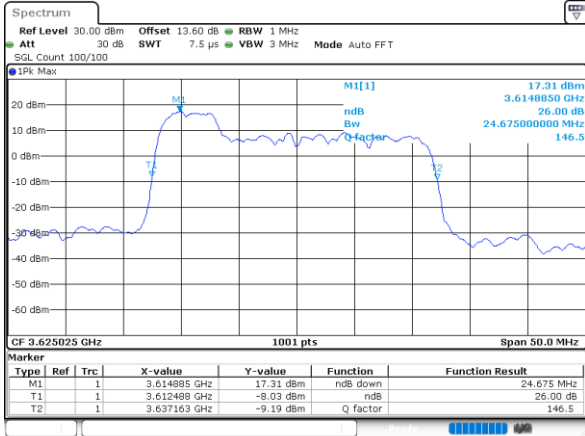

Middle Channel / 20MHz+20MHz

N/A

LTE Band 48C

256QAM

Middle Channel / 5MHz+20MHz

Date: 30_AUG.2023 15:51:36

Middle Channel / 10MHz+20MHz

Date: 30_AUG.2023 22:58:51