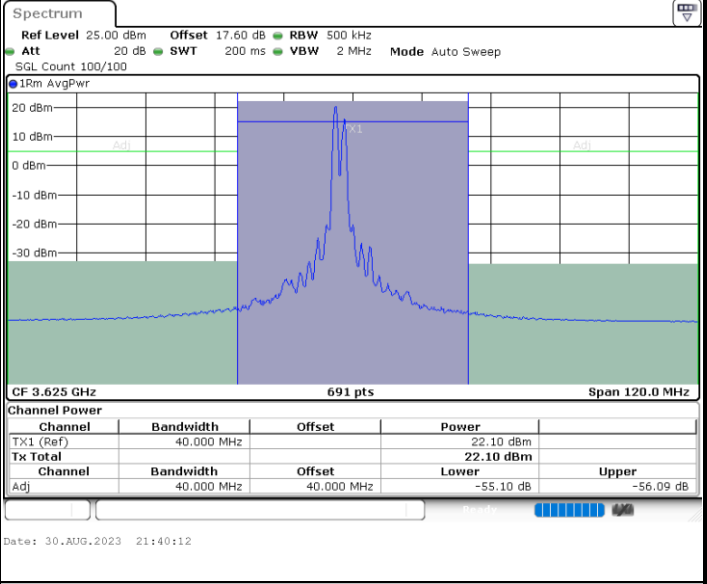

Middle Channel / 1RB49 and 1RB0

Middle Channel / FullRB

N/A

LTE Band 48C / 10MHz+20MHz

QPSK

Highest Channel / 1RB0 and 1RB99

Highest Channel / 1RB49 and 1RB0

Highest Channel / FullIRB

N/A

LTE Band 48C / 15MHz+20MHz

QPSK

Lowest Channel / 1RB0 and 1RB99

Lowest Channel / 1RB74 and 1RB0

Lowest Channel / FullIRB

N/A

LTE Band 48C / 15MHz+20MHz

QPSK

Middle Channel / 1RB0 and 1RB99

Middle Channel / 1RB74 and 1RB0

Middle Channel / FullIRB

N/A

LTE Band 48C / 15MHz+20MHz

QPSK

Highest Channel / 1RB0 and 1RB99

Highest Channel / 1RB74 and 1RB0

Highest Channel / FullIRB

N/A

LTE Band 48C / 20MHz+5MHz

QPSK

Lowest Channel / 1RB0 and 1RB24

Lowest Channel / 1RB99 and 1RB0

Date: 30.AUG.2023 20:06:16