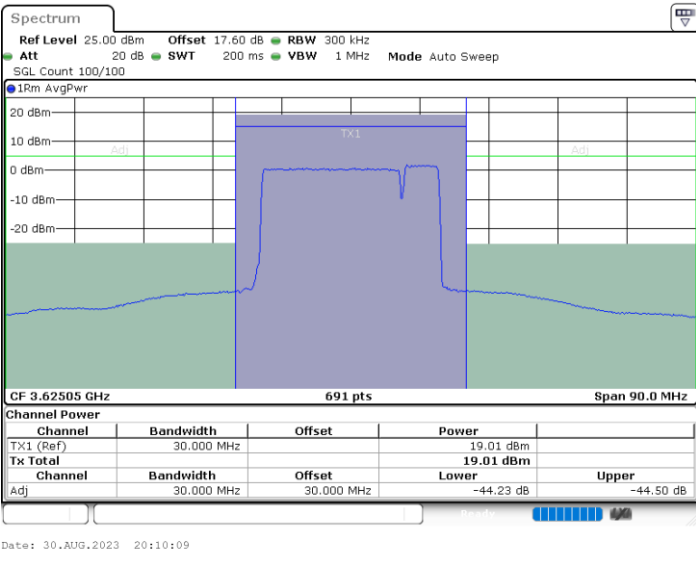

Highest Channel / 1RB74 and 1RB0

Highest Channel / FullIRB

N/A

LTE Band 48C / 20MHz+5MHz

QPSK

Lowest Channel / 1RB0 and 1RB24

Lowest Channel / 1RB99 and 1RB0

Date: 30.AUG.2023 20:06:16

Date: 30.AUG.2023 20:07:01

Lowest Channel / FullIRB

N/A

Date: 30.AUG.2023 20:00:56

LTE Band 48C / 20MHz+5MHz

QPSK

Middle Channel / 1RB0 and 1RB24

Middle Channel / 1RB99 and 1RB0

Middle Channel / FullIRB

N/A

LTE Band 48C / 20MHz+5MHz

QPSK

Highest Channel / 1RB0 and 1RB24

Highest Channel / 1RB99 and 1RB0

Highest Channel / FullIRB

N/A