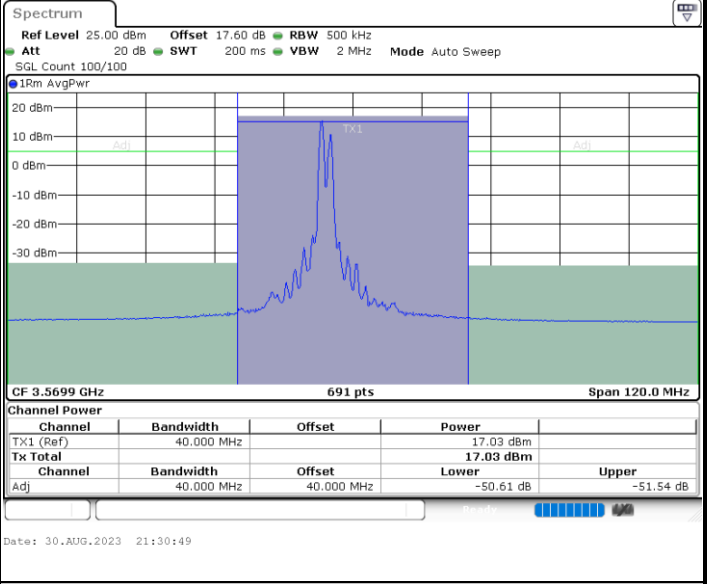

Middle Channel / 1RB49 and 1RB0

Middle Channel / FullRB

N/A

LTE Band 48C / 10MHz+20MHz

QPSK

Highest Channel / 1RB0 and 1RB99

Highest Channel / 1RB49 and 1RB0

Highest Channel / FullIRB

N/A

LTE Band 48C / 15MHz+20MHz

QPSK

Lowest Channel / 1RB0 and 1RB99

Lowest Channel / 1RB74 and 1RB0

Lowest Channel / FullIRB

N/A

LTE Band 48C / 15MHz+20MHz

QPSK

Middle Channel / 1RB0 and 1RB99

Middle Channel / 1RB74 and 1RB0

Middle Channel / FullIRB

N/A

LTE Band 48C / 15MHz+20MHz

QPSK

Highest Channel / 1RB0 and 1RB99