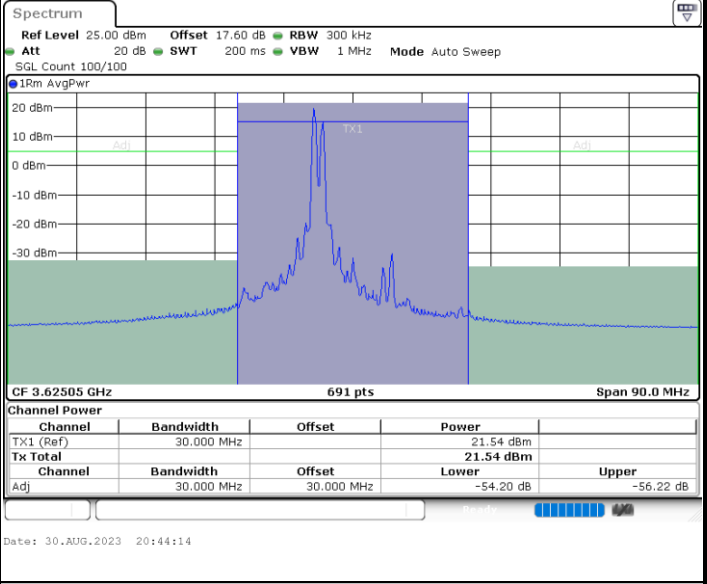

Highest Channel / 1RB0 and 1RB99

Highest Channel / 1RB24 and 1RB0

Highest Channel / FullIRB

N/A

LTE Band 48C / 10MHz+20MHz

QPSK

Lowest Channel / 1RB0 and 1RB99

Lowest Channel / 1RB49 and 1RB0

Date: 30.AUG.2023 20:34:09

Date: 30.AUG.2023 20:34:56

Lowest Channel / FullIRB

N/A

Date: 30.AUG.2023 20:28:50

LTE Band 48C / 10MHz+20MHz

QPSK

Middle Channel / 1RB0 and 1RB99

Middle Channel / 1RB49 and 1RB0

Middle Channel / FullRB

N/A

LTE Band 48C / 10MHz+20MHz

QPSK

Highest Channel / 1RB0 and 1RB99

Highest Channel / 1RB49 and 1RB0

Highest Channel / FullIRB

N/A

LTE Band 48C / 15MHz+20MHz

QPSK

Lowest Channel / 1RB0 and 1RB99

Lowest Channel / 1RB74 and 1RB0

Lowest Channel / FullIRB

N/A

LTE Band 48C / 15MHz+20MHz