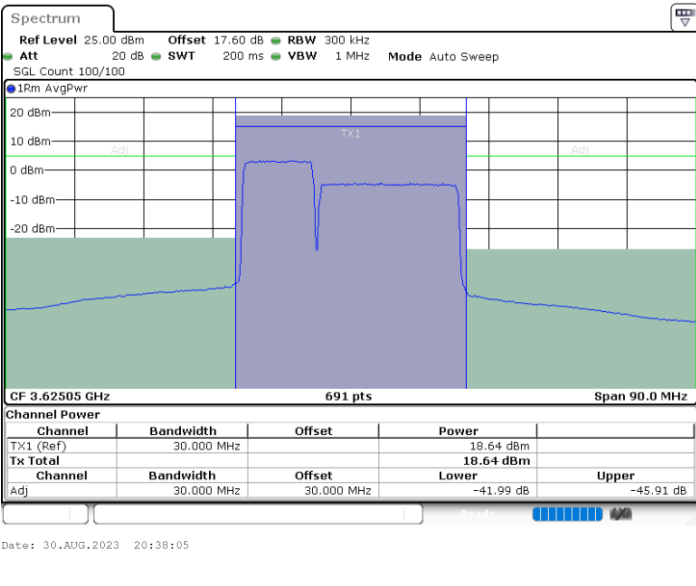

Highest Channel / 1RB0 and 1RB99

Highest Channel / 1RB24 and 1RB0

Highest Channel / FullIRB

N/A

LTE Band 48C / 10MHz+20MHz

QPSK

Lowest Channel / 1RB0 and 1RB99

Lowest Channel / 1RB49 and 1RB0

Date: 30.AUG.2023 20:34:09

Date: 30.AUG.2023 20:34:56

Lowest Channel / FullIRB

N/A

Date: 30.AUG.2023 20:28:50

LTE Band 48C / 10MHz+20MHz

QPSK

Middle Channel / 1RB0 and 1RB99

Middle Channel / 1RB49 and 1RB0

Middle Channel / FullRB

N/A

LTE Band 48C / 10MHz+20MHz

QPSK

Highest Channel / 1RB0 and 1RB99

Highest Channel / 1RB49 and 1RB0

Highest Channel / FullIRB