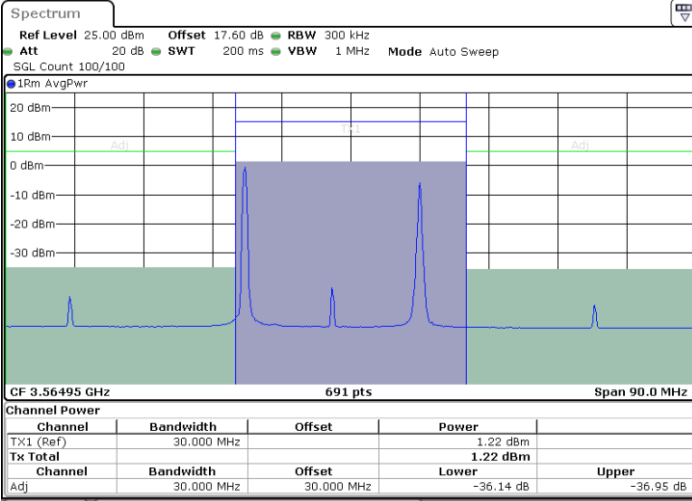

LTE Band 48C / 20MHz+20MHz

QPSK

MiddleChannel / 1RB0 and 1RB99

Middle Channel / 1RB99 and 1RB0

Middle Channel / FullIRB

N/A

LTE Band 48C / 20MHz+20MHz

QPSK

Highest Channel / 1RB0 and 1RB99

Highest Channel / 1RB99 and 1RB0

Highest Channel / FullIRB

N/A

LTE Band 48C / 5MHz+20MHz

16QAM

Lowest Channel / 1RB0 and 1RB99

Lowest Channel / 1RB24 and 1RB0

Date: 30.AUG.2023 19:37:52

Date: 30.AUG.2023 19:40:08

Lowest Channel / FullIRB

N/A

Date: 30.AUG.2023 19:34:03

LTE Band 48C / 5MHz+20MHz

16QAM

Middle Channel / 1RB0 and 1RB99

Middle Channel / 1RB24 and 1RB0

Middle Channel / FullIRB

N/A

LTE Band 48C / 5MHz+20MHz

16QAM

Highest Channel / 1RB0 and 1RB99

Highest Channel / 1RB24 and 1RB0

Highest Channel / FullIRB