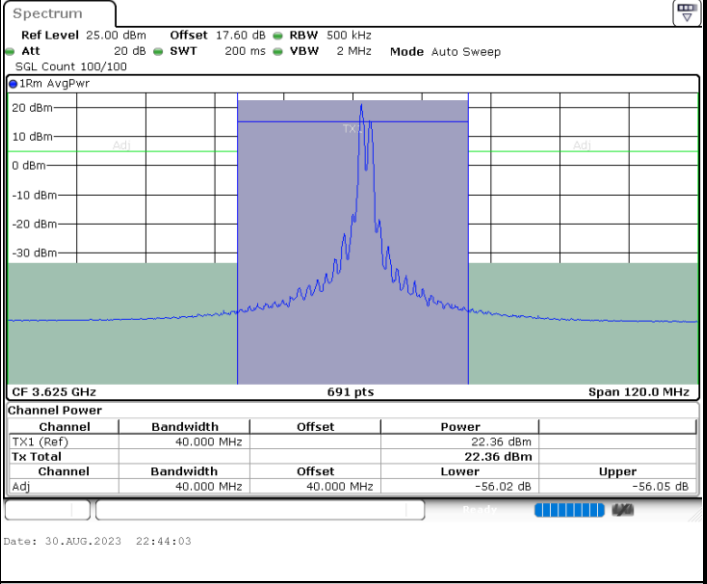

Highest Channel / 1RB0 and 1RB49

Highest Channel / 1RB99 and 1RB0

Highest Channel / FullIRB

N/A

LTE Band 48C / 20MHz+15MHz

16QAM

Lowest Channel / 1RB0 and 1RB74

Lowest Channel / 1RB99 and 1RB0

Lowest Channel / FullIRB

N/A

LTE Band 48C / 20MHz+15MHz

16QAM

Middle Channel / 1RB0 and 1RB74

Middle Channel / 1RB99 and 1RB0

Middle Channel / FullIRB

N/A

LTE Band 48C / 20MHz+15MHz

16QAM

Highest Channel / 1RB0 and 1RB74

Highest Channel / 1RB99 and 1RB0

Highest Channel / FullIRB

N/A

LTE Band 48C / 20MHz+20MHz

16QAM

Lowest Channel / 1RB0 and 1RB99

Lowest Channel / 1RB99 and 1RB0

Lowest Channel / FullIRB

N/A

LTE Band 48C / 20MHz+20MHz

16QAM

MiddleChannel / 1RB0 and 1RB99

Middle Channel / 1RB99 and 1RB0