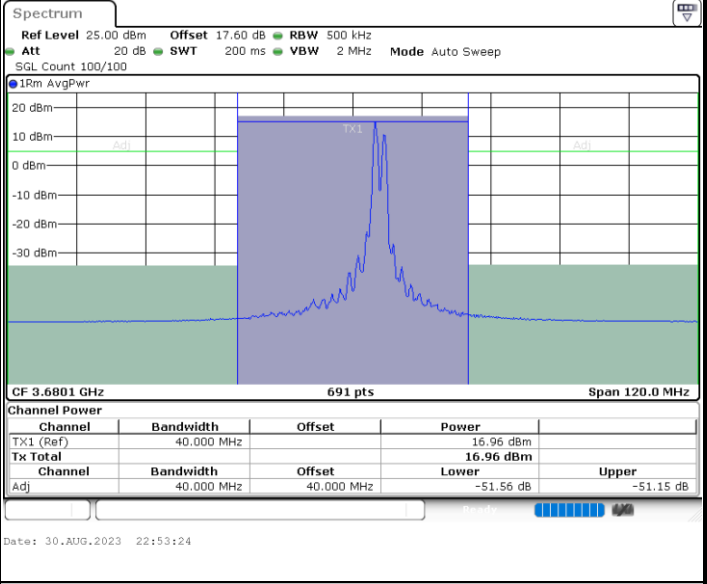

Highest Channel / 1RB0 and 1RB49

Highest Channel / 1RB99 and 1RB0

Highest Channel / FullIRB

N/A

LTE Band 48C / 20MHz+15MHz

16QAM

Lowest Channel / 1RB0 and 1RB74

Lowest Channel / 1RB99 and 1RB0

Lowest Channel / FullIRB

N/A

LTE Band 48C / 20MHz+15MHz

16QAM

Middle Channel / 1RB0 and 1RB74

Middle Channel / 1RB99 and 1RB0

Middle Channel / FullIRB

N/A

LTE Band 48C / 20MHz+15MHz

16QAM

Highest Channel / 1RB0 and 1RB74

Highest Channel / 1RB99 and 1RB0

Highest Channel / FullIRB

N/A

LTE Band 48C / 20MHz+20MHz

16QAM

Lowest Channel / 1RB0 and 1RB99

Lowest Channel / 1RB99 and 1RB0

Lowest Channel / FullIRB

N/A

LTE Band 48C / 20MHz+20MHz

16QAM

MiddleChannel / 1RB0 and 1RB99

Middle Channel / 1RB99 and 1RB0