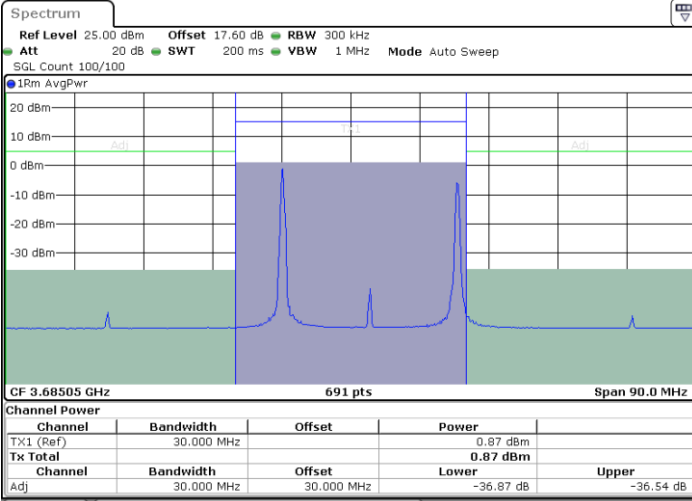

N/A

Date: 30.AUG.2023 22:03:38

LTE Band 48C / 20MHz+20MHz

64QAM

Highest Channel / 1RB0 and 1RB99

Highest Channel / 1RB99 and 1RB0

Highest Channel / FullIRB

N/A

LTE Band 48C / 5MHz+20MHz

256QAM

Lowest Channel / 1RB0 and 1RB99

Lowest Channel / 1RB24 and 1RB0

Lowest Channel / FullIRB

N/A

LTE Band 48C / 5MHz+20MHz

256QAM

Highest Channel / 1RB0 and 1RB99

Highest Channel / 1RB24 and 1RB0

Date: 30.AUG.2023 19:54:48

Date: 30.AUG.2023 20:00:07

Highest Channel / FullIRB

N/A

Date: 30.AUG.2023 19:54:02

LTE Band 48C / 10MHz+20MHz