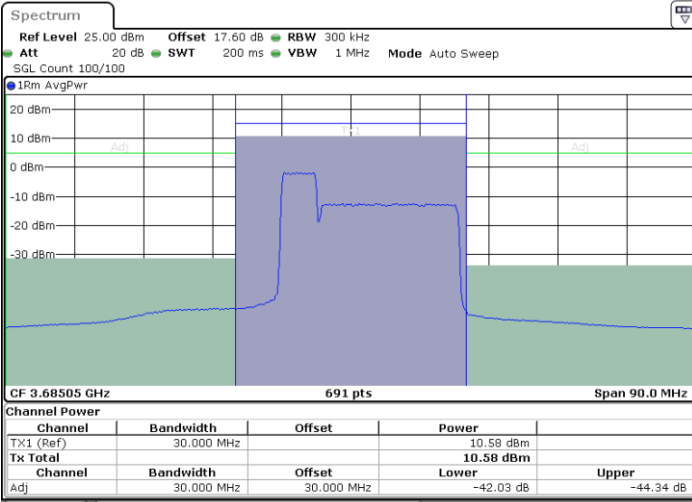

LTE Band 48C / 5MHz+20MHz

256QAM

Lowest Channel / 1RB0 and 1RB99

Lowest Channel / 1RB24 and 1RB0

Lowest Channel / FullIRB

N/A

LTE Band 48C / 5MHz+20MHz

256QAM

Highest Channel / 1RB0 and 1RB99

Highest Channel / 1RB24 and 1RB0

Date: 30.AUG.2023 19:54:48

Date: 30.AUG.2023 20:00:07

Highest Channel / FullIRB

N/A

Date: 30.AUG.2023 19:54:02

LTE Band 48C / 10MHz+20MHz

256QAM

Lowest Channel / 1RB0 and 1RB99

Lowest Channel / 1RB49 and 1RB0

Date: 30.AUG.2023 20:31:52

Date: 30.AUG.2023 20:37:14

Lowest Channel / FullIRB

N/A

Date: 30.AUG.2023 20:31:07