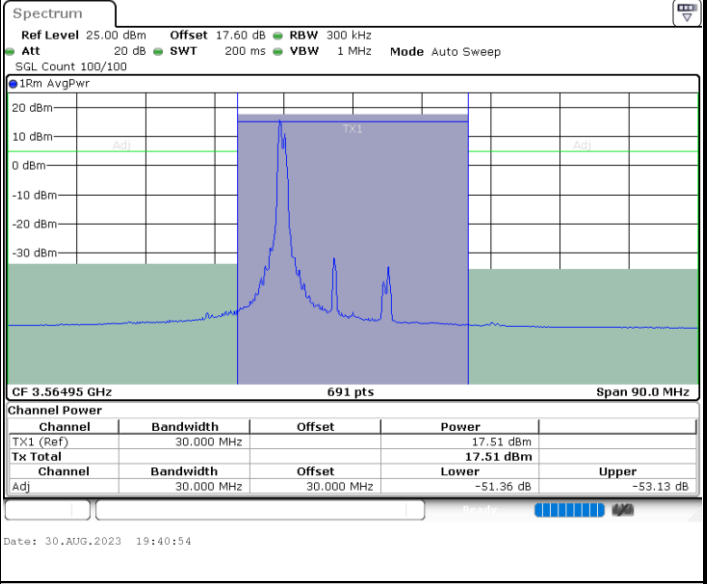

Lowest Channel / 1RB0 and 1RB99

Lowest Channel / 1RB99 and 1RB0

Lowest Channel / FullIRB

N/A

LTE Band 48C / 20MHz+20MHz

16QAM

MiddleChannel / 1RB0 and 1RB99

Middle Channel / 1RB99 and 1RB0

Middle Channel / FullIRB

N/A

LTE Band 48C / 20MHz+20MHz

16QAM

Highest Channel / 1RB0 and 1RB99

Highest Channel / 1RB99 and 1RB0

Highest Channel / FullIRB

N/A

LTE Band 48C / 5MHz+20MHz

64QAM

Lowest Channel / 1RB0 and 1RB99

Lowest Channel / 1RB24 and 1RB0

Lowest Channel / FullIRB

N/A

LTE Band 48C / 5MHz+20MHz

64QAM