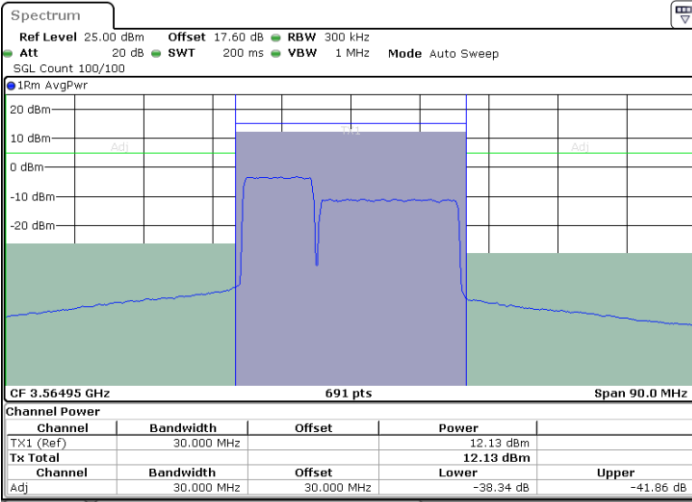

Middle Channel / 1RB0 and 1RB99

Middle Channel / 1RB24 and 1RB0

Middle Channel / FullIRB

N/A

LTE Band 48C / 5MHz+20MHz

64QAM

Highest Channel / 1RB0 and 1RB99

Highest Channel / 1RB24 and 1RB0

Highest Channel / FullIRB

N/A

LTE Band 48C / 10MHz+20MHz

64QAM

Lowest Channel / 1RB0 and 1RB99

Lowest Channel / 1RB49 and 1RB0

Date: 30.AUG.2023 20:32:38

Date: 30.AUG.2023 20:36:29

Lowest Channel / FullIRB

N/A

Date: 30.AUG.2023 20:30:21

LTE Band 48C / 10MHz+20MHz

64QAM

Middle Channel / 1RB0 and 1RB99

Middle Channel / 1RB49 and 1RB0

Middle Channel / FullRB

N/A

LTE Band 48C / 10MHz+20MHz

64QAM

Highest Channel / 1RB0 and 1RB99

Highest Channel / 1RB49 and 1RB0

Highest Channel / FullIRB

N/A

LTE Band 48C / 15MHz+20MHz