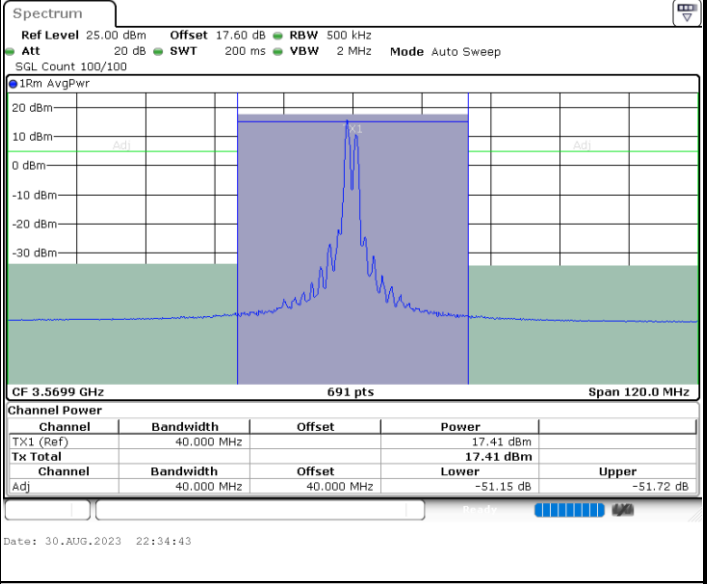

LTE Band 48C / 20MHz+10MHz

16QAM

Middle Channel / 1RB0 and 1RB49

Middle Channel / 1RB99 and 1RB0

Middle Channel / FullIRB

N/A

LTE Band 48C / 20MHz+10MHz

16QAM

Highest Channel / 1RB0 and 1RB49

Highest Channel / 1RB99 and 1RB0

Highest Channel / FullIRB

N/A

LTE Band 48C / 20MHz+15MHz

16QAM

Lowest Channel / 1RB0 and 1RB74

Lowest Channel / 1RB99 and 1RB0

Lowest Channel / FullIRB

N/A

LTE Band 48C / 20MHz+15MHz

16QAM

Middle Channel / 1RB0 and 1RB74

Middle Channel / 1RB99 and 1RB0

Middle Channel / FullIRB

N/A

LTE Band 48C / 20MHz+15MHz

16QAM

Highest Channel / 1RB0 and 1RB74

Highest Channel / 1RB99 and 1RB0

Highest Channel / FullIRB

N/A

LTE Band 48C / 20MHz+20MHz

16QAM