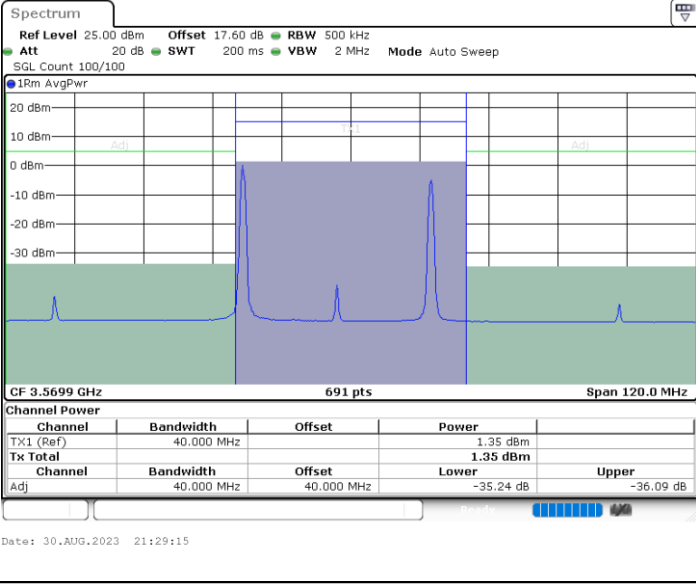

LTE Band 48C / 15MHz+20MHz

16QAM

Lowest Channel / 1RB0 and 1RB99

Lowest Channel / 1RB74 and 1RB0

Lowest Channel / FullIRB

N/A

LTE Band 48C / 15MHz+20MHz

16QAM

Middle Channel / 1RB0 and 1RB99

Middle Channel / 1RB74 and 1RB0

Middle Channel / FullIRB

N/A

LTE Band 48C / 15MHz+20MHz

16QAM

Highest Channel / 1RB0 and 1RB99

Highest Channel / 1RB74 and 1RB0