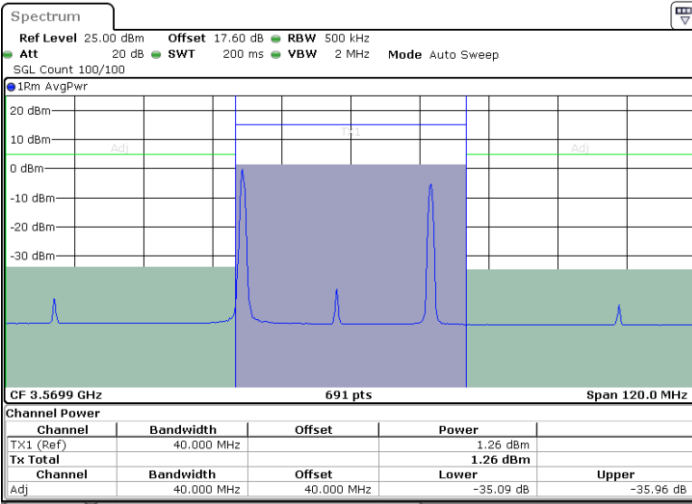

64QAM

Middle Channel / 1RB0 and 1RB49

Middle Channel / 1RB99 and 1RB0

Middle Channel / FullIRB

N/A

LTE Band 48C / 20MHz+10MHz

64QAM

Highest Channel / 1RB0 and 1RB49

Highest Channel / 1RB99 and 1RB0

Highest Channel / FullIRB

N/A

LTE Band 48C / 20MHz+15MHz

64QAM

Lowest Channel / 1RB0 and 1RB74

Lowest Channel / 1RB99 and 1RB0

Date: 30.AUG.2023 22:31:36

Date: 30.AUG.2023 22:35:30

Lowest Channel / FullIRB

N/A

Date: 30.AUG.2023 22:29:16

LTE Band 48C / 20MHz+15MHz

64QAM

Middle Channel / 1RB0 and 1RB74

Middle Channel / 1RB99 and 1RB0