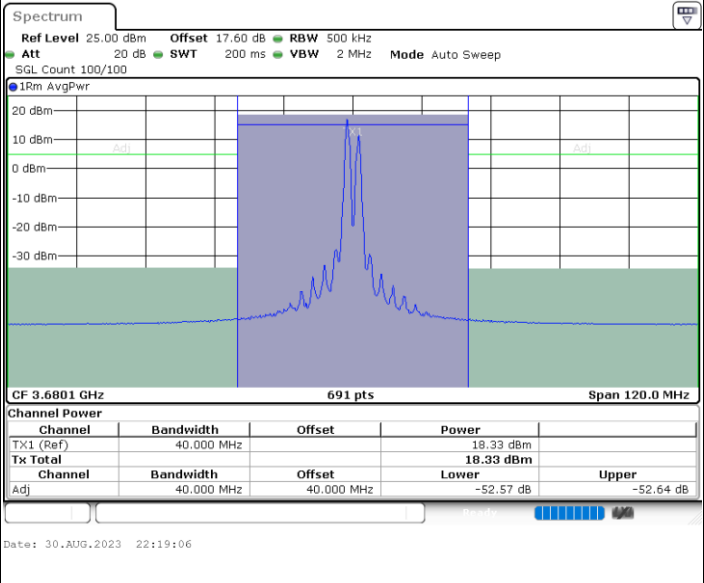

N/A

LTE Band 48C / 20MHz+20MHz

64QAM

MiddleChannel / 1RB0 and 1RB99

Middle Channel / 1RB99 and 1RB0

Date: 30.AUG.2023 22:05:57

Date: 30.AUG.2023 22:09:49

Middle Channel / FullIRB

N/A

Date: 30.AUG.2023 22:03:38

LTE Band 48C / 20MHz+20MHz

64QAM

Highest Channel / 1RB0 and 1RB99

Highest Channel / 1RB99 and 1RB0

Highest Channel / FullIRB

N/A

LTE Band 48C / 5MHz+20MHz

256QAM

Lowest Channel / 1RB0 and 1RB99

Lowest Channel / 1RB24 and 1RB0

Lowest Channel / FullIRB

N/A

LTE Band 48C / 5MHz+20MHz

256QAM

Highest Channel / 1RB0 and 1RB99

Highest Channel / 1RB24 and 1RB0

Date: 30.AUG.2023 19:54:48

Date: 30.AUG.2023 20:00:07

Highest Channel / FullIRB

N/A

Date: 30.AUG.2023 19:54:02

LTE Band 48C / 10MHz+20MHz