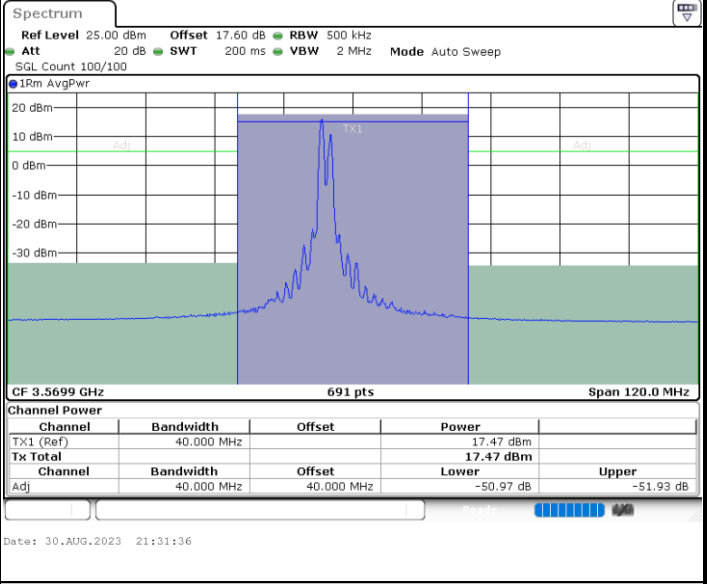

LTE Band 48C / 15MHz+20MHz

16QAM

Lowest Channel / 1RB0 and 1RB99

Lowest Channel / 1RB74 and 1RB0

Lowest Channel / FullIRB

N/A

LTE Band 48C / 15MHz+20MHz

16QAM

Middle Channel / 1RB0 and 1RB99

Middle Channel / 1RB74 and 1RB0

Middle Channel / FullIRB

N/A

LTE Band 48C / 15MHz+20MHz

16QAM

Highest Channel / 1RB0 and 1RB99

Highest Channel / 1RB74 and 1RB0