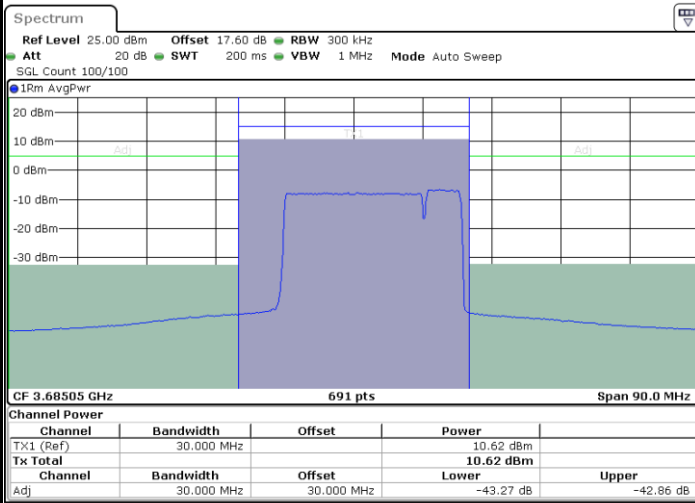

64QAM

Middle Channel / 1RB0 and 1RB24

Middle Channel / 1RB99 and 1RB0

Middle Channel / FullIRB

N/A

LTE Band 48C / 20MHz+5MHz

64QAM

Highest Channel / 1RB0 and 1RB24

Highest Channel / 1RB99 and 1RB0

Date: 30.AUG.2023 20:24:46

Date: 30.AUG.2023 20:25:32

Highest Channel / FullIRB

N/A

Date: 30.AUG.2023 20:19:25

LTE Band 48C / 20MHz+10MHz

64QAM

Lowest Channel / 1RB0 and 1RB49

Lowest Channel / 1RB99 and 1RB0

Date: 30.AUG.2023 21:00:31

Date: 30.AUG.2023 21:04:22

Lowest Channel / FullIRB

N/A

Date: 30.AUG.2023 20:58:12

LTE Band 48C / 20MHz+10MHz