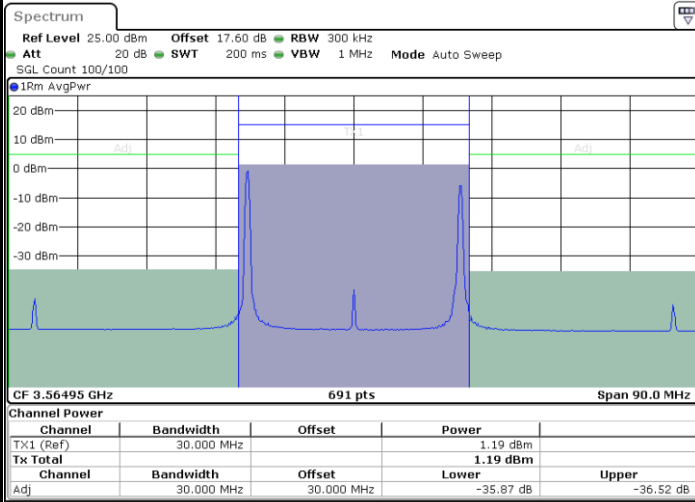

LTE Band 48C / 5MHz+20MHz

256QAM

Lowest Channel / 1RB0 and 1RB99

Lowest Channel / 1RB24 and 1RB0

Lowest Channel / FullIRB

N/A

LTE Band 48C / 5MHz+20MHz

256QAM

Highest Channel / 1RB0 and 1RB99

Highest Channel / 1RB24 and 1RB0

Date: 30.AUG.2023 19:54:48

Date: 30.AUG.2023 20:00:07

Highest Channel / FullIRB

N/A

Date: 30.AUG.2023 19:54:02

LTE Band 48C / 10MHz+20MHz

256QAM

Lowest Channel / 1RB0 and 1RB99

Lowest Channel / 1RB49 and 1RB0

Date: 30.AUG.2023 20:31:52

Date: 30.AUG.2023 20:37:14

Lowest Channel / FullIRB

N/A

Date: 30.AUG.2023 20:31:07