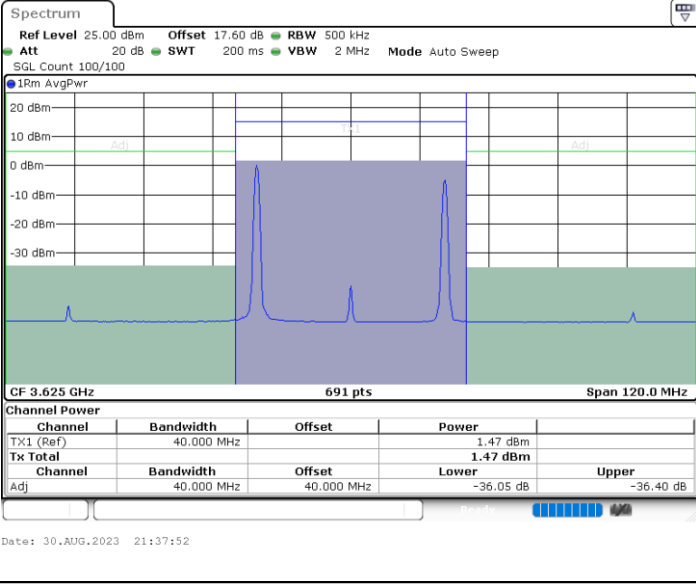

N/A

LTE Band 48C / 10MHz+20MHz

64QAM

Highest Channel / 1RB0 and 1RB99

Highest Channel / 1RB49 and 1RB0

Highest Channel / FullIRB

N/A

LTE Band 48C / 15MHz+20MHz

64QAM

Lowest Channel / 1RB0 and 1RB99

Lowest Channel / 1RB74 and 1RB0

Lowest Channel / FullIRB

N/A

LTE Band 48C / 15MHz+20MHz

64QAM

Middle Channel / 1RB0 and 1RB99

Middle Channel / 1RB74 and 1RB0

Middle Channel / FullRB

N/A

LTE Band 48C / 15MHz+20MHz

64QAM

Highest Channel / 1RB0 and 1RB99

Highest Channel / 1RB74 and 1RB0

Highest Channel / FullIRB