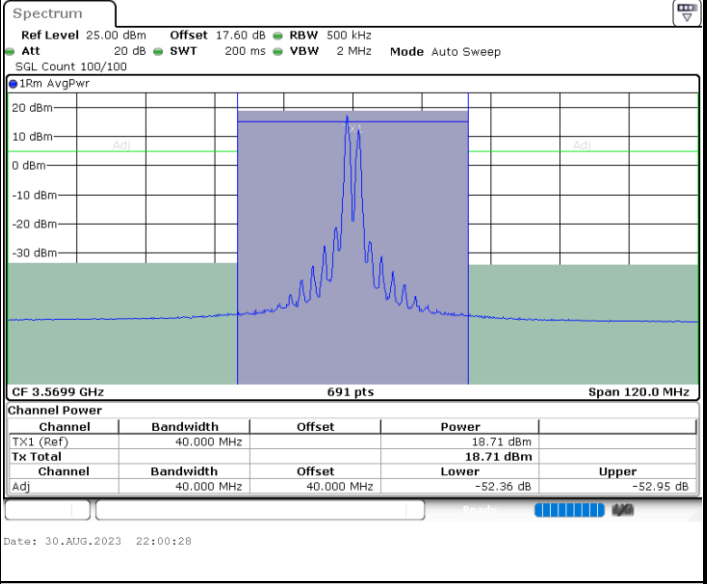

Middle Channel / FullIRB

N/A

LTE Band 48C / 20MHz+15MHz

64QAM

Highest Channel / 1RB0 and 1RB74

Highest Channel / 1RB99 and 1RB0

Date: 30.AUG.2023 22:50:19

Date: 30.AUG.2023 22:54:09

Highest Channel / FullIRB

N/A

Date: 30.AUG.2023 22:47:59

LTE Band 48C / 20MHz+20MHz

64QAM

Lowest Channel / 1RB0 and 1RB99

Lowest Channel / 1RB99 and 1RB0

Lowest Channel / FullIRB

N/A

LTE Band 48C / 20MHz+20MHz

64QAM

MiddleChannel / 1RB0 and 1RB99

Middle Channel / 1RB99 and 1RB0

Date: 30.AUG.2023 22:05:57

Date: 30.AUG.2023 22:09:49

Middle Channel / FullIRB