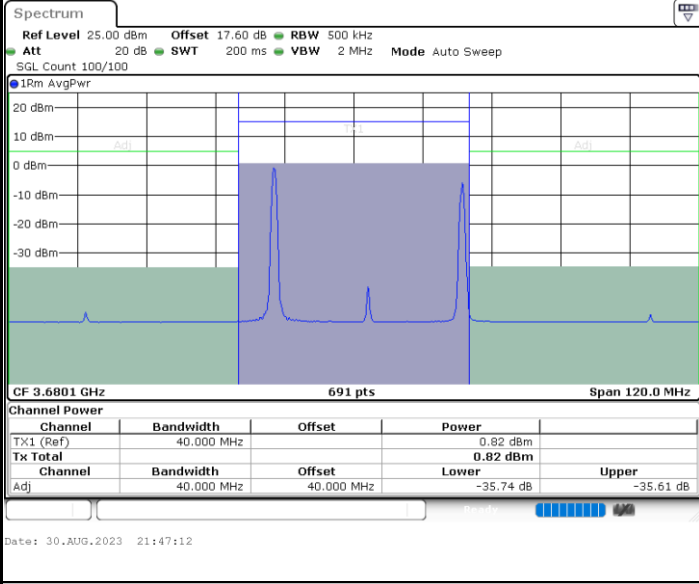

64QAM

Lowest Channel / 1RB0 and 1RB99

Lowest Channel / 1RB74 and 1RB0

Lowest Channel / FullIRB

N/A

LTE Band 48C / 15MHz+20MHz

64QAM

Middle Channel / 1RB0 and 1RB99

Middle Channel / 1RB74 and 1RB0

Middle Channel / FullRB

N/A

LTE Band 48C / 15MHz+20MHz

64QAM

Highest Channel / 1RB0 and 1RB99

Highest Channel / 1RB74 and 1RB0

Highest Channel / FullIRB

N/A

LTE Band 48C / 20MHz+5MHz

64QAM

Lowest Channel / 1RB0 and 1RB24

Lowest Channel / 1RB99 and 1RB0

Lowest Channel / FullIRB

N/A

LTE Band 48C / 20MHz+5MHz