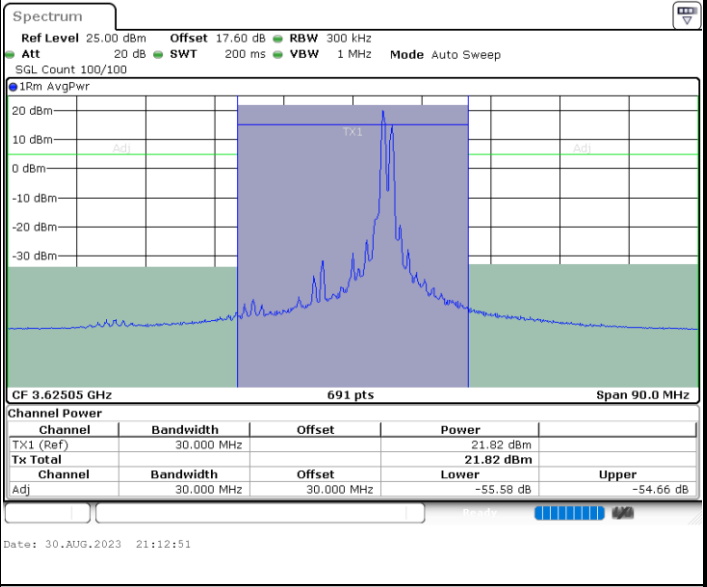

N/A

LTE Band 48C / 20MHz+5MHz

16QAM

Highest Channel / 1RB0 and 1RB24

Highest Channel / 1RB99 and 1RB0

Highest Channel / FullIRB

N/A

LTE Band 48C / 20MHz+10MHz

16QAM

Lowest Channel / 1RB0 and 1RB49

Lowest Channel / 1RB99 and 1RB0

Date: 30.AUG.2023 21:01:16

Date: 30.AUG.2023 21:03:36

Lowest Channel / FullIRB

N/A

Date: 30.AUG.2023 20:57:25

LTE Band 48C / 20MHz+10MHz

16QAM

Middle Channel / 1RB0 and 1RB49

Middle Channel / 1RB99 and 1RB0

Middle Channel / FullIRB

N/A

LTE Band 48C / 20MHz+10MHz

16QAM

Highest Channel / 1RB0 and 1RB49

Highest Channel / 1RB99 and 1RB0

Highest Channel / FullIRB

N/A

LTE Band 48C / 20MHz+15MHz

16QAM

Lowest Channel / 1RB0 and 1RB74

Lowest Channel / 1RB99 and 1RB0