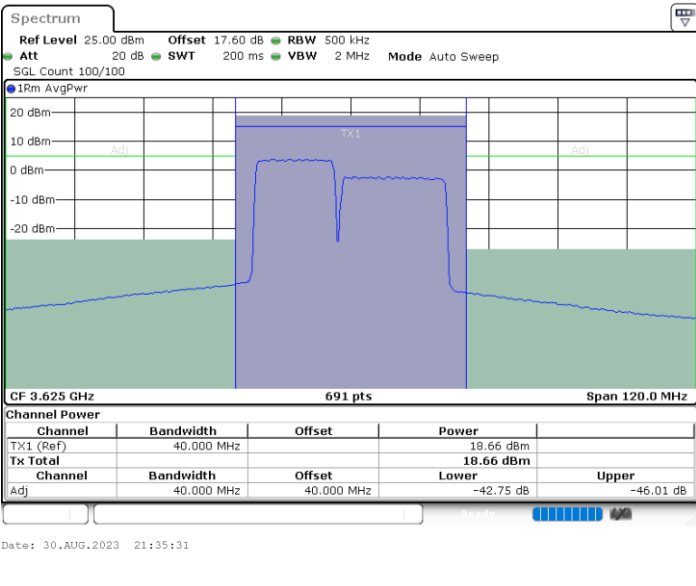

N/A

LTE Band 48C / 10MHz+20MHz

64QAM

Highest Channel / 1RB0 and 1RB99

Highest Channel / 1RB49 and 1RB0

Highest Channel / FullIRB

N/A

LTE Band 48C / 15MHz+20MHz

64QAM

Lowest Channel / 1RB0 and 1RB99

Lowest Channel / 1RB74 and 1RB0

Lowest Channel / FullIRB

N/A

LTE Band 48C / 15MHz+20MHz

64QAM

Middle Channel / 1RB0 and 1RB99

Middle Channel / 1RB74 and 1RB0

Middle Channel / FullRB

N/A

LTE Band 48C / 15MHz+20MHz

64QAM

Highest Channel / 1RB0 and 1RB99

Highest Channel / 1RB74 and 1RB0

Highest Channel / FullIRB