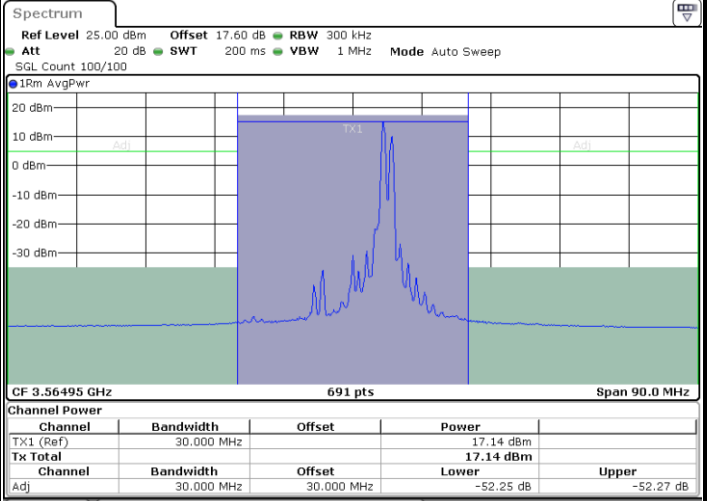

64QAM

Middle Channel / 1RB0 and 1RB24

Middle Channel / 1RB99 and 1RB0

Middle Channel / FullIRB

N/A

LTE Band 48C / 20MHz+5MHz

64QAM

Highest Channel / 1RB0 and 1RB24

Highest Channel / 1RB99 and 1RB0

Date: 30.AUG.2023 20:24:46

Date: 30.AUG.2023 20:25:32

Highest Channel / FullIRB

N/A

Date: 30.AUG.2023 20:19:25

LTE Band 48C / 20MHz+10MHz

64QAM

Lowest Channel / 1RB0 and 1RB49

Lowest Channel / 1RB99 and 1RB0

Date: 30.AUG.2023 21:00:31

Date: 30.AUG.2023 21:04:22

Lowest Channel / FullIRB

N/A

Date: 30.AUG.2023 20:58:12

LTE Band 48C / 20MHz+10MHz