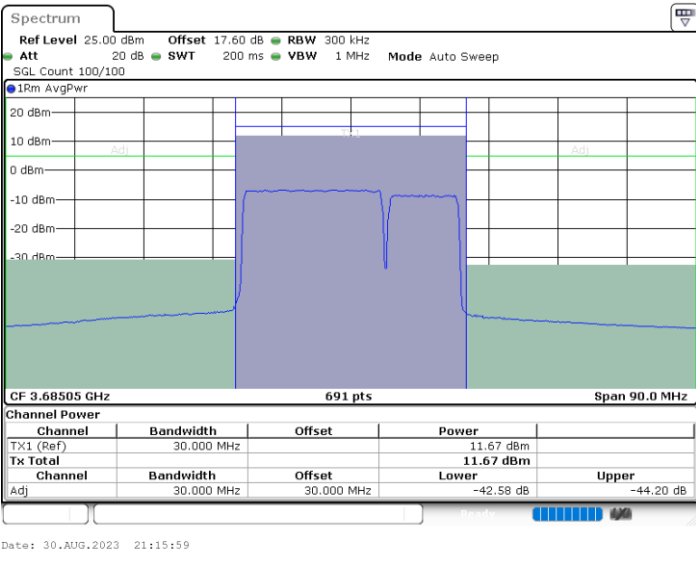

LTE Band 48C / 20MHz+10MHz

16QAM

Middle Channel / 1RB0 and 1RB49

Middle Channel / 1RB99 and 1RB0

Middle Channel / FullIRB

N/A

LTE Band 48C / 20MHz+10MHz

16QAM

Highest Channel / 1RB0 and 1RB49

Highest Channel / 1RB99 and 1RB0

Highest Channel / FullIRB

N/A

LTE Band 48C / 20MHz+15MHz

16QAM

Lowest Channel / 1RB0 and 1RB74

Lowest Channel / 1RB99 and 1RB0