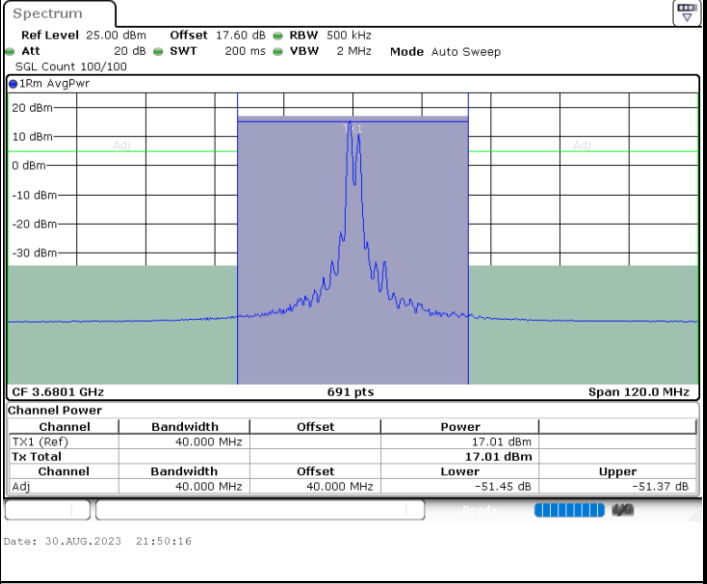

LTE Band 48C / 15MHz+20MHz

16QAM

Lowest Channel / 1RB0 and 1RB99

Lowest Channel / 1RB74 and 1RB0

Lowest Channel / FullIRB

N/A

LTE Band 48C / 15MHz+20MHz

16QAM

Middle Channel / 1RB0 and 1RB99

Middle Channel / 1RB74 and 1RB0

Middle Channel / FullIRB

N/A

LTE Band 48C / 15MHz+20MHz

16QAM

Highest Channel / 1RB0 and 1RB99

Highest Channel / 1RB74 and 1RB0

Highest Channel / FullIRB

N/A

LTE Band 48C / 20MHz+5MHz

16QAM

Lowest Channel / 1RB0 and 1RB24

Lowest Channel / 1RB99 and 1RB0

Date: 30.AUG.2023 20:05:31

Date: 30.AUG.2023 20:07:48