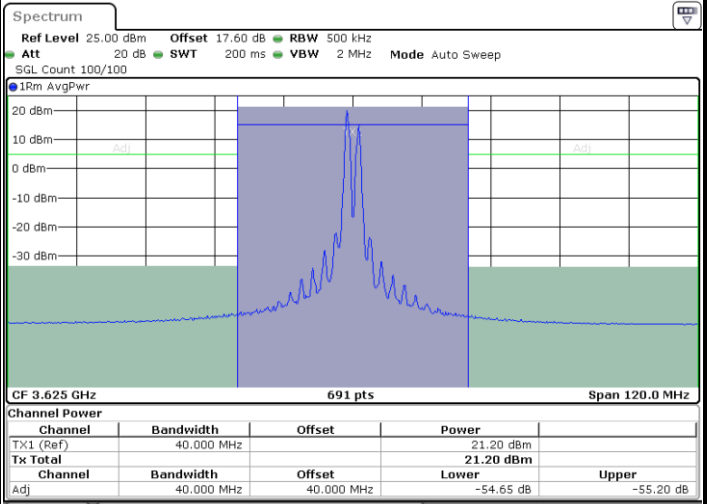

Highest Channel / FullIRB

N/A

Date: 30.AUG.2023 22:47:59

LTE Band 48C / 20MHz+20MHz

64QAM

Lowest Channel / 1RB0 and 1RB99

Lowest Channel / 1RB99 and 1RB0

Lowest Channel / FullIRB

N/A

LTE Band 48C / 20MHz+20MHz

64QAM

MiddleChannel / 1RB0 and 1RB99

Middle Channel / 1RB99 and 1RB0

Date: 30.AUG.2023 22:05:57

Date: 30.AUG.2023 22:09:49

Middle Channel / FullIRB

N/A

Date: 30.AUG.2023 22:03:38

LTE Band 48C / 20MHz+20MHz

64QAM

Highest Channel / 1RB0 and 1RB99

Highest Channel / 1RB99 and 1RB0

Highest Channel / FullIRB

N/A