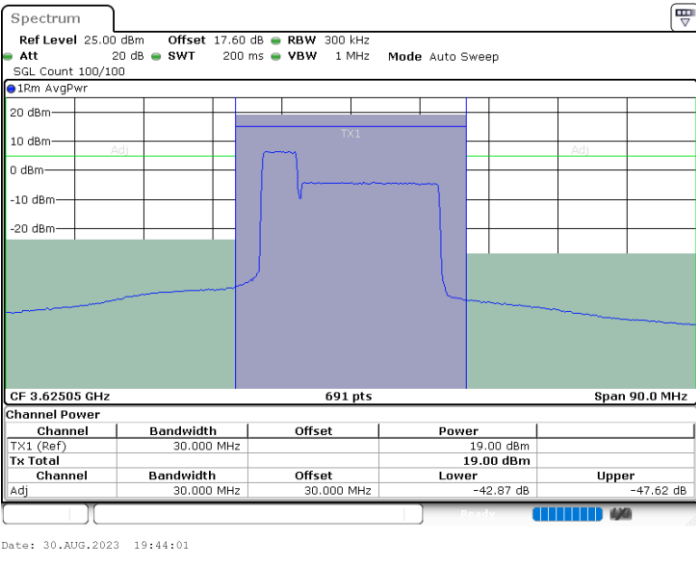

Middle Channel / FullIRB

N/A

LTE Band 48C / 20MHz+20MHz

16QAM

Highest Channel / 1RB0 and 1RB99

Highest Channel / 1RB99 and 1RB0

Highest Channel / FullIRB

N/A

LTE Band 48C / 5MHz+20MHz

64QAM

Lowest Channel / 1RB0 and 1RB99

Lowest Channel / 1RB24 and 1RB0

Lowest Channel / FullIRB

N/A

LTE Band 48C / 5MHz+20MHz

64QAM

Middle Channel / 1RB0 and 1RB99

Middle Channel / 1RB24 and 1RB0

Middle Channel / FullIRB

N/A

LTE Band 48C / 5MHz+20MHz

64QAM

Highest Channel / 1RB0 and 1RB99

Highest Channel / 1RB24 and 1RB0