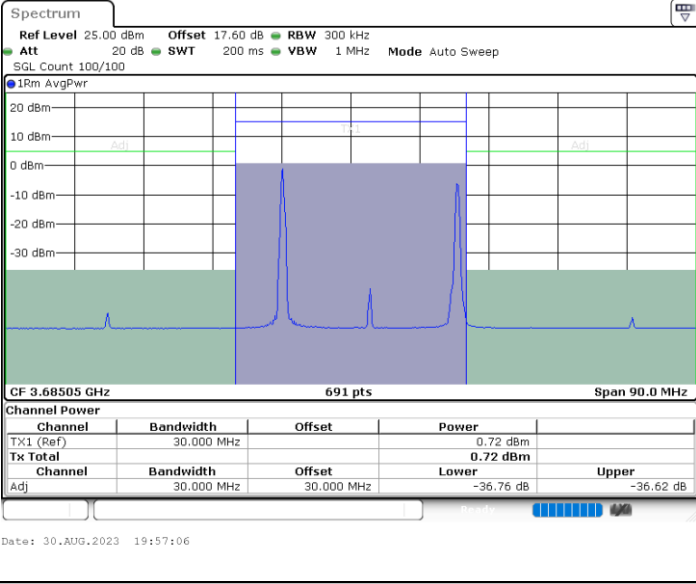

LTE Band 48C / 5MHz+20MHz

64QAM

Lowest Channel / 1RB0 and 1RB99

Lowest Channel / 1RB24 and 1RB0

Lowest Channel / FullIRB

N/A

LTE Band 48C / 5MHz+20MHz

64QAM

Middle Channel / 1RB0 and 1RB99

Middle Channel / 1RB24 and 1RB0

Middle Channel / FullIRB

N/A

LTE Band 48C / 5MHz+20MHz

64QAM

Highest Channel / 1RB0 and 1RB99

Highest Channel / 1RB24 and 1RB0

Highest Channel / FullIRB

N/A

LTE Band 48C / 10MHz+20MHz

64QAM

Lowest Channel / 1RB0 and 1RB99

Lowest Channel / 1RB49 and 1RB0

Date: 30.AUG.2023 20:32:38

Date: 30.AUG.2023 20:36:29