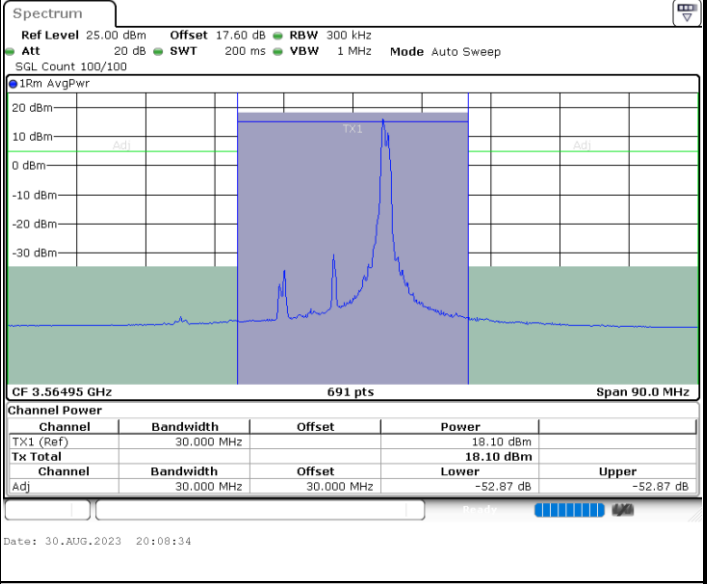

Middle Channel / 1RB74 and 1RB0

Middle Channel / FullRB

N/A

LTE Band 48C / 15MHz+20MHz

64QAM

Highest Channel / 1RB0 and 1RB99

Highest Channel / 1RB74 and 1RB0

Highest Channel / FullIRB

N/A

LTE Band 48C / 20MHz+5MHz

64QAM

Lowest Channel / 1RB0 and 1RB24

Lowest Channel / 1RB99 and 1RB0

Lowest Channel / FullIRB

N/A

LTE Band 48C / 20MHz+5MHz

64QAM

Middle Channel / 1RB0 and 1RB24

Middle Channel / 1RB99 and 1RB0

Middle Channel / FullIRB

N/A

LTE Band 48C / 20MHz+5MHz

64QAM

Highest Channel / 1RB0 and 1RB24

Highest Channel / 1RB99 and 1RB0

Date: 30.AUG.2023 20:24:46

Date: 30.AUG.2023 20:25:32

Highest Channel / FullIRB

N/A

Date: 30.AUG.2023 20:19:25

LTE Band 48C / 20MHz+10MHz

64QAM