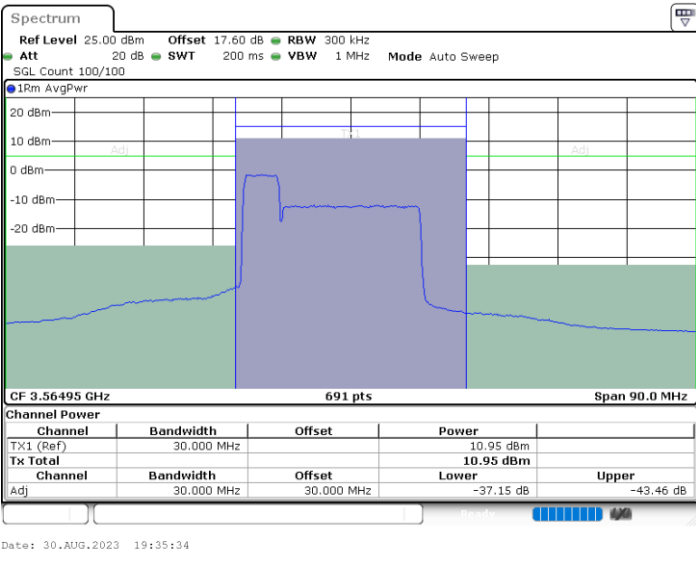

N/A

Date: 30.AUG.2023 22:03:38

LTE Band 48C / 20MHz+20MHz

64QAM

Highest Channel / 1RB0 and 1RB99

Highest Channel / 1RB99 and 1RB0

Highest Channel / FullIRB

N/A

LTE Band 48C / 5MHz+20MHz

256QAM

Lowest Channel / 1RB0 and 1RB99

Lowest Channel / 1RB24 and 1RB0

Lowest Channel / FullIRB

N/A

LTE Band 48C / 5MHz+20MHz

256QAM

Highest Channel / 1RB0 and 1RB99

Highest Channel / 1RB24 and 1RB0

Date: 30.AUG.2023 19:54:48

Date: 30.AUG.2023 20:00:07

Highest Channel / FullIRB

N/A

Date: 30.AUG.2023 19:54:02

LTE Band 48C / 10MHz+20MHz