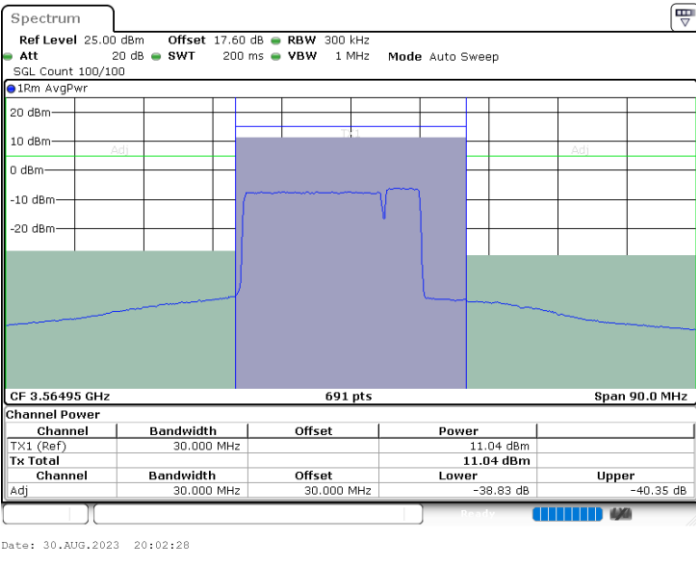

Middle Channel / 1RB74 and 1RB0

Middle Channel / FullRB

N/A

LTE Band 48C / 15MHz+20MHz

64QAM

Highest Channel / 1RB0 and 1RB99

Highest Channel / 1RB74 and 1RB0

Highest Channel / FullIRB

N/A

LTE Band 48C / 20MHz+5MHz

64QAM

Lowest Channel / 1RB0 and 1RB24

Lowest Channel / 1RB99 and 1RB0

Lowest Channel / FullIRB

N/A

LTE Band 48C / 20MHz+5MHz

64QAM

Middle Channel / 1RB0 and 1RB24

Middle Channel / 1RB99 and 1RB0

Middle Channel / FullIRB

N/A

LTE Band 48C / 20MHz+5MHz

64QAM

Highest Channel / 1RB0 and 1RB24