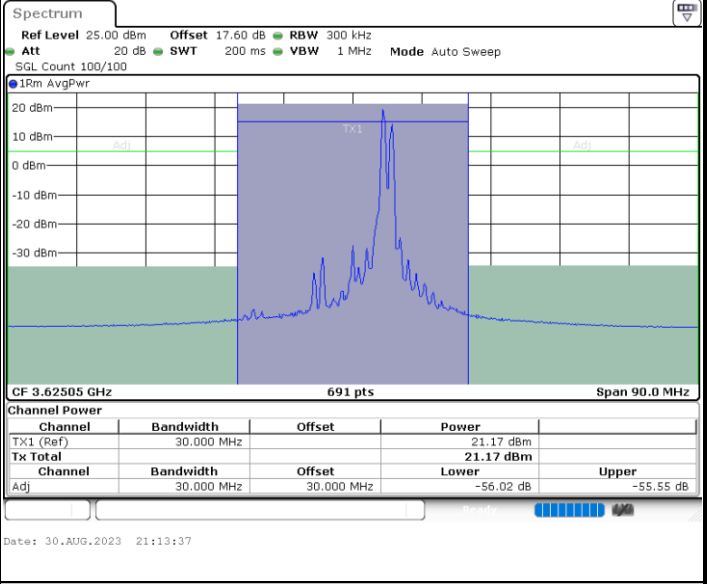

Highest Channel / 1RB99 and 1RB0

Date: 30.AUG.2023 20:24:46

Date: 30.AUG.2023 20:25:32

Highest Channel / FullIRB

N/A

Date: 30.AUG.2023 20:19:25

LTE Band 48C / 20MHz+10MHz

64QAM

Lowest Channel / 1RB0 and 1RB49

Lowest Channel / 1RB99 and 1RB0

Date: 30.AUG.2023 21:00:31

Date: 30.AUG.2023 21:04:22

Lowest Channel / FullIRB

N/A

Date: 30.AUG.2023 20:58:12

LTE Band 48C / 20MHz+10MHz

64QAM

Middle Channel / 1RB0 and 1RB49

Middle Channel / 1RB99 and 1RB0

Middle Channel / FullIRB

N/A

LTE Band 48C / 20MHz+10MHz

64QAM

Highest Channel / 1RB0 and 1RB49

Highest Channel / 1RB99 and 1RB0

Highest Channel / FullIRB

N/A

LTE Band 48C / 20MHz+15MHz

64QAM

Lowest Channel / 1RB0 and 1RB74

Lowest Channel / 1RB99 and 1RB0

Date: 30.AUG.2023 22:31:36