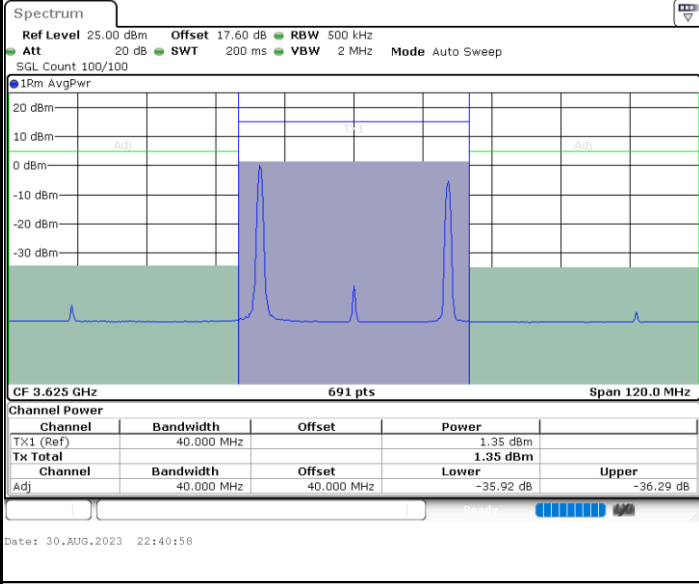

Highest Channel / 1RB99 and 1RB0

Highest Channel / FullIRB

N/A

LTE Band 48C / 20MHz+15MHz

64QAM

Lowest Channel / 1RB0 and 1RB74

Lowest Channel / 1RB99 and 1RB0

Date: 30.AUG.2023 22:31:36

Date: 30.AUG.2023 22:35:30

Lowest Channel / FullIRB

N/A

Date: 30.AUG.2023 22:29:16

LTE Band 48C / 20MHz+15MHz

64QAM

Middle Channel / 1RB0 and 1RB74

Middle Channel / 1RB99 and 1RB0

Middle Channel / FullIRB

N/A

LTE Band 48C / 20MHz+15MHz

64QAM

Highest Channel / 1RB0 and 1RB74

Highest Channel / 1RB99 and 1RB0

Date: 30.AUG.2023 22:50:19

Date: 30.AUG.2023 22:54:09

Highest Channel / FullIRB

N/A

Date: 30.AUG.2023 22:47:59

LTE Band 48C / 20MHz+20MHz

64QAM

Lowest Channel / 1RB0 and 1RB99

Lowest Channel / 1RB99 and 1RB0

Lowest Channel / FullIRB