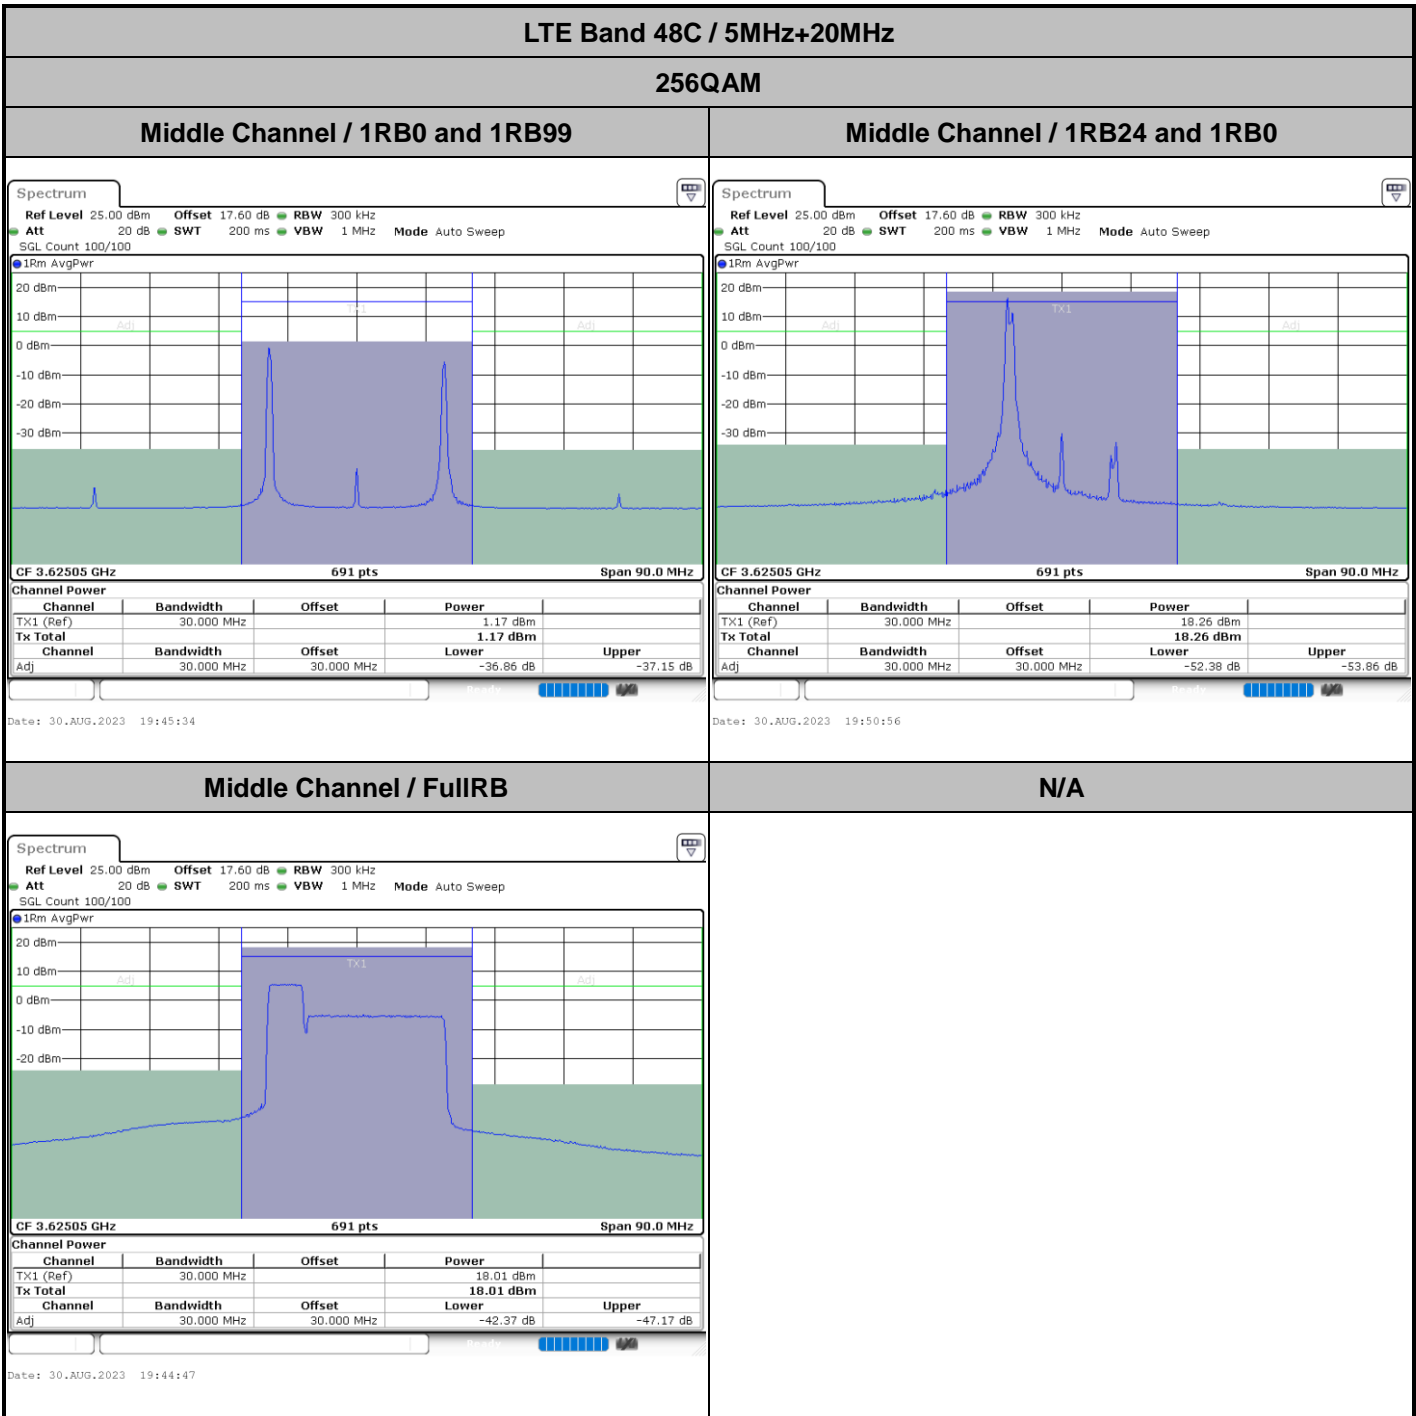

N/A

Date: 30.AUG.2023 22:03:38

LTE Band 48C / 20MHz+20MHz

64QAM

Highest Channel / 1RB0 and 1RB99

Highest Channel / 1RB99 and 1RB0

Highest Channel / FullIRB

N/A

LTE Band 48C / 5MHz+20MHz

256QAM

Lowest Channel / 1RB0 and 1RB99

Lowest Channel / 1RB24 and 1RB0

Lowest Channel / FullIRB

N/A

LTE Band 48C / 5MHz+20MHz

256QAM

Highest Channel / 1RB0 and 1RB99

Highest Channel / 1RB24 and 1RB0

Date: 30.AUG.2023 19:54:48

Date: 30.AUG.2023 20:00:07

Highest Channel / FullIRB

N/A

Date: 30.AUG.2023 19:54:02

LTE Band 48C / 10MHz+20MHz