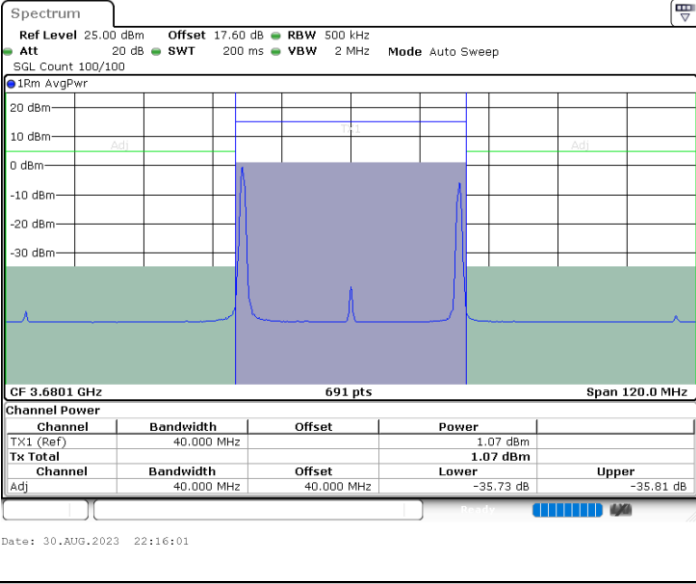

Lowest Channel / 1RB0 and 1RB99

Lowest Channel / 1RB99 and 1RB0

Lowest Channel / FullIRB

N/A

LTE Band 48C / 20MHz+20MHz

16QAM

MiddleChannel / 1RB0 and 1RB99

Middle Channel / 1RB99 and 1RB0

Middle Channel / FullIRB

N/A

LTE Band 48C / 20MHz+20MHz

16QAM

Highest Channel / 1RB0 and 1RB99

Highest Channel / 1RB99 and 1RB0

Highest Channel / FullIRB

N/A

LTE Band 48C / 5MHz+20MHz

64QAM

Lowest Channel / 1RB0 and 1RB99

Lowest Channel / 1RB24 and 1RB0

Lowest Channel / FullIRB

N/A

LTE Band 48C / 5MHz+20MHz

64QAM