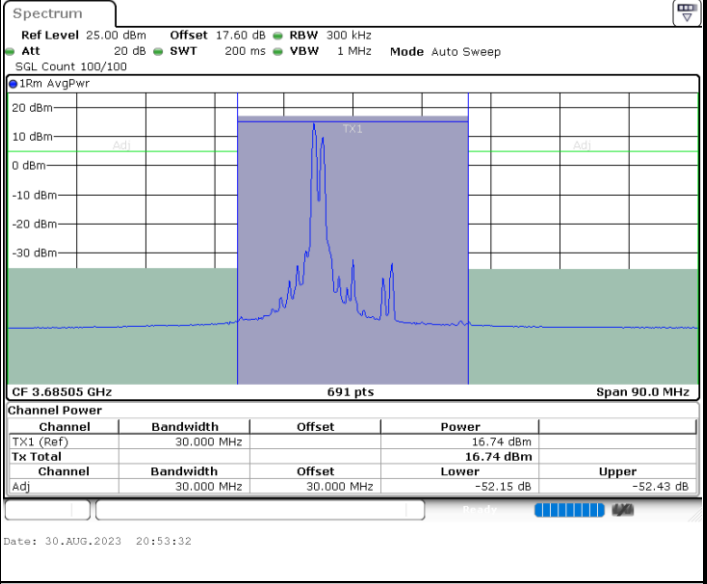

N/A

LTE Band 48C / 10MHz+20MHz

64QAM

Highest Channel / 1RB0 and 1RB99

Highest Channel / 1RB49 and 1RB0

Highest Channel / FullIRB

N/A

LTE Band 48C / 15MHz+20MHz

64QAM

Lowest Channel / 1RB0 and 1RB99

Lowest Channel / 1RB74 and 1RB0

Lowest Channel / FullIRB

N/A

LTE Band 48C / 15MHz+20MHz

64QAM

Middle Channel / 1RB0 and 1RB99