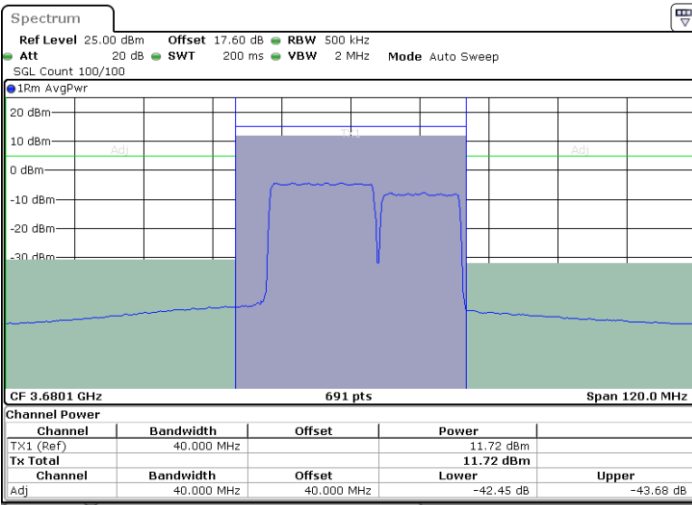

Date: 30.AUG.2023 22:35:30

Lowest Channel / FullIRB

N/A

Date: 30.AUG.2023 22:29:16

LTE Band 48C / 20MHz+15MHz

64QAM

Middle Channel / 1RB0 and 1RB74

Middle Channel / 1RB99 and 1RB0

Middle Channel / FullIRB

N/A

LTE Band 48C / 20MHz+15MHz

64QAM

Highest Channel / 1RB0 and 1RB74

Highest Channel / 1RB99 and 1RB0

Date: 30.AUG.2023 22:50:19

Date: 30.AUG.2023 22:54:09

Highest Channel / FullIRB

N/A

Date: 30.AUG.2023 22:47:59

LTE Band 48C / 20MHz+20MHz

64QAM

Lowest Channel / 1RB0 and 1RB99

Lowest Channel / 1RB99 and 1RB0

Lowest Channel / FullIRB