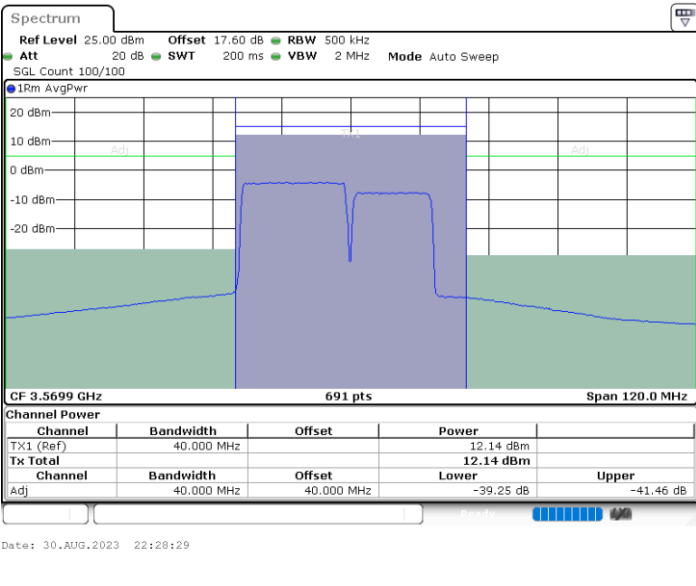

LTE Band 48C / 20MHz+10MHz

16QAM

Middle Channel / 1RB0 and 1RB49

Middle Channel / 1RB99 and 1RB0

Middle Channel / FullIRB

N/A

LTE Band 48C / 20MHz+10MHz

16QAM

Highest Channel / 1RB0 and 1RB49

Highest Channel / 1RB99 and 1RB0

Highest Channel / FullIRB

N/A

LTE Band 48C / 20MHz+15MHz

16QAM

Lowest Channel / 1RB0 and 1RB74

Lowest Channel / 1RB99 and 1RB0

Lowest Channel / FullIRB

N/A

LTE Band 48C / 20MHz+15MHz

16QAM

Middle Channel / 1RB0 and 1RB74

Middle Channel / 1RB99 and 1RB0

Middle Channel / FullIRB

N/A

LTE Band 48C / 20MHz+15MHz

16QAM

Highest Channel / 1RB0 and 1RB74

Highest Channel / 1RB99 and 1RB0

Highest Channel / FullIRB

N/A

LTE Band 48C / 20MHz+20MHz

16QAM