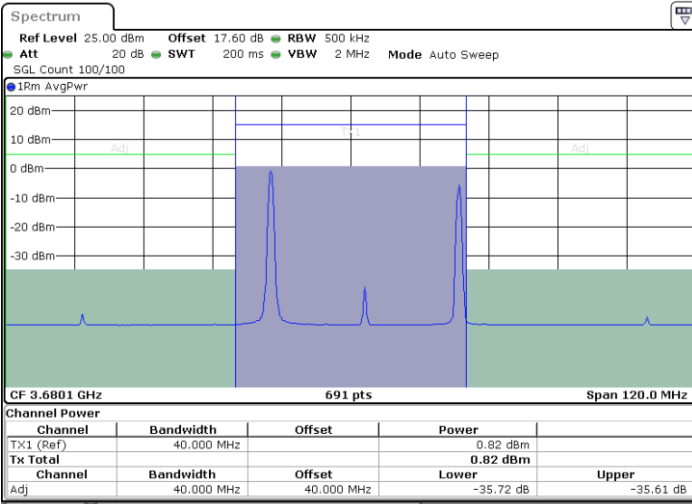

Date: 30.AUG.2023 22:35:30

Lowest Channel / FullIRB

N/A

Date: 30.AUG.2023 22:29:16

LTE Band 48C / 20MHz+15MHz

64QAM

Middle Channel / 1RB0 and 1RB74

Middle Channel / 1RB99 and 1RB0

Middle Channel / FullIRB

N/A

LTE Band 48C / 20MHz+15MHz

64QAM

Highest Channel / 1RB0 and 1RB74

Highest Channel / 1RB99 and 1RB0

Date: 30.AUG.2023 22:50:19

Date: 30.AUG.2023 22:54:09

Highest Channel / FullIRB

N/A

Date: 30.AUG.2023 22:47:59

LTE Band 48C / 20MHz+20MHz

64QAM

Lowest Channel / 1RB0 and 1RB99

Lowest Channel / 1RB99 and 1RB0

Lowest Channel / FullIRB