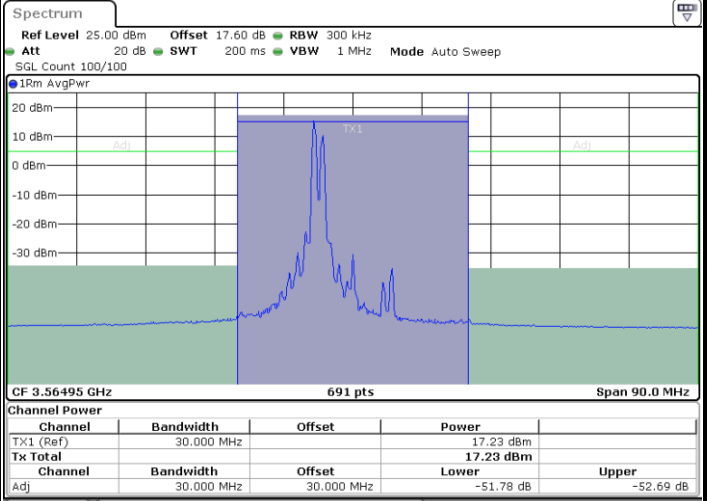

Middle Channel / 1RB0 and 1RB99

Middle Channel / 1RB24 and 1RB0

Middle Channel / FullIRB

N/A

LTE Band 48C / 5MHz+20MHz

64QAM

Highest Channel / 1RB0 and 1RB99

Highest Channel / 1RB24 and 1RB0

Highest Channel / FullIRB

N/A

LTE Band 48C / 10MHz+20MHz

64QAM

Lowest Channel / 1RB0 and 1RB99

Lowest Channel / 1RB49 and 1RB0

Date: 30.AUG.2023 20:32:38

Date: 30.AUG.2023 20:36:29

N/A

LTE Band 48C / 10MHz+20MHz

64QAM

Highest Channel / 1RB0 and 1RB99

Highest Channel / 1RB49 and 1RB0

Highest Channel / FullIRB

N/A

LTE Band 48C / 15MHz+20MHz