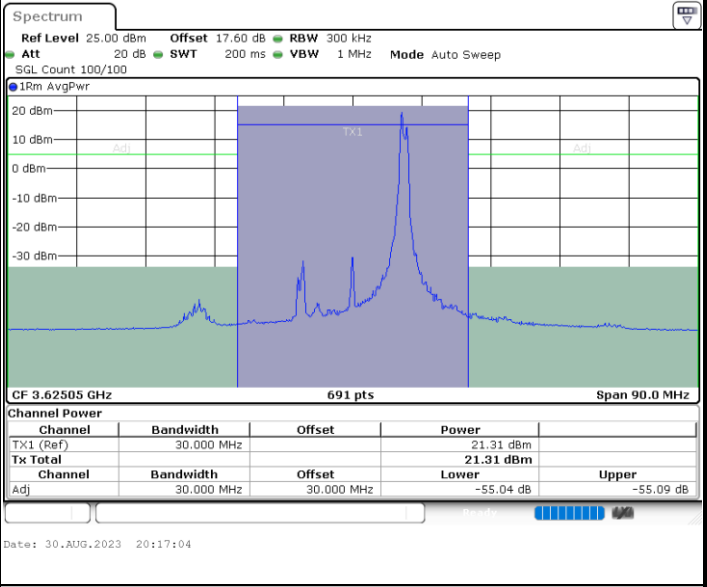

Lowest Channel / FullIRB

N/A

Date: 30.AUG.2023 20:01:43

LTE Band 48C / 20MHz+5MHz

16QAM

Middle Channel / 1RB0 and 1RB24

Middle Channel / 1RB99 and 1RB0

Middle Channel / FullIRB

N/A

LTE Band 48C / 20MHz+5MHz

16QAM

Highest Channel / 1RB0 and 1RB24

Highest Channel / 1RB99 and 1RB0

Highest Channel / FullIRB

N/A

LTE Band 48C / 20MHz+10MHz