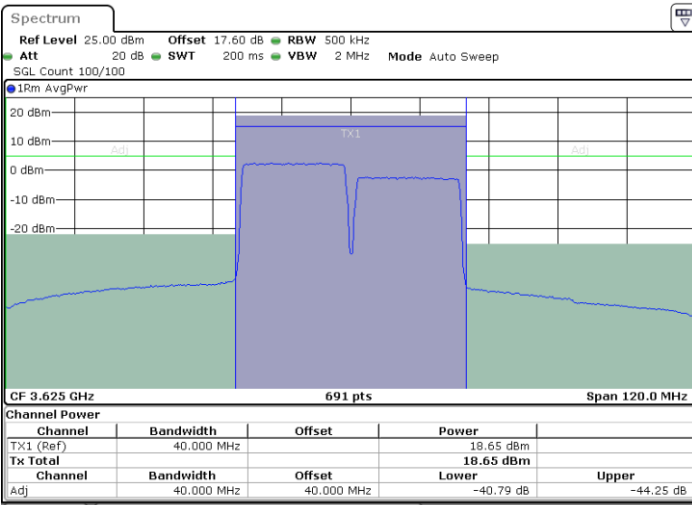

Highest Channel / FullIRB

N/A

Date: 30.AUG.2023 22:47:59

LTE Band 48C / 20MHz+20MHz

64QAM

Lowest Channel / 1RB0 and 1RB99

Lowest Channel / 1RB99 and 1RB0

Lowest Channel / FullIRB

N/A

LTE Band 48C / 20MHz+20MHz

64QAM

MiddleChannel / 1RB0 and 1RB99

Middle Channel / 1RB99 and 1RB0

Date: 30.AUG.2023 22:05:57

Date: 30.AUG.2023 22:09:49

Middle Channel / FullIRB

N/A

Date: 30.AUG.2023 22:03:38

LTE Band 48C / 20MHz+20MHz

64QAM

Highest Channel / 1RB0 and 1RB99

Highest Channel / 1RB99 and 1RB0

Highest Channel / FullIRB

N/A