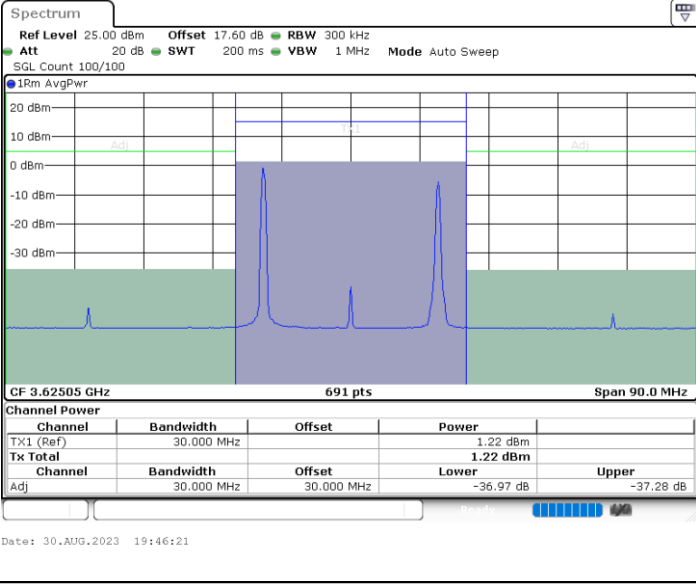

Middle Channel / FullIRB

N/A

LTE Band 48C / 20MHz+20MHz

16QAM

Highest Channel / 1RB0 and 1RB99

Highest Channel / 1RB99 and 1RB0

Highest Channel / FullIRB

N/A

LTE Band 48C / 5MHz+20MHz

64QAM

Lowest Channel / 1RB0 and 1RB99

Lowest Channel / 1RB24 and 1RB0

Lowest Channel / FullIRB

N/A

LTE Band 48C / 5MHz+20MHz

64QAM

Middle Channel / 1RB0 and 1RB99

Middle Channel / 1RB24 and 1RB0

Middle Channel / FullIRB

N/A

LTE Band 48C / 5MHz+20MHz

64QAM

Highest Channel / 1RB0 and 1RB99

Highest Channel / 1RB24 and 1RB0