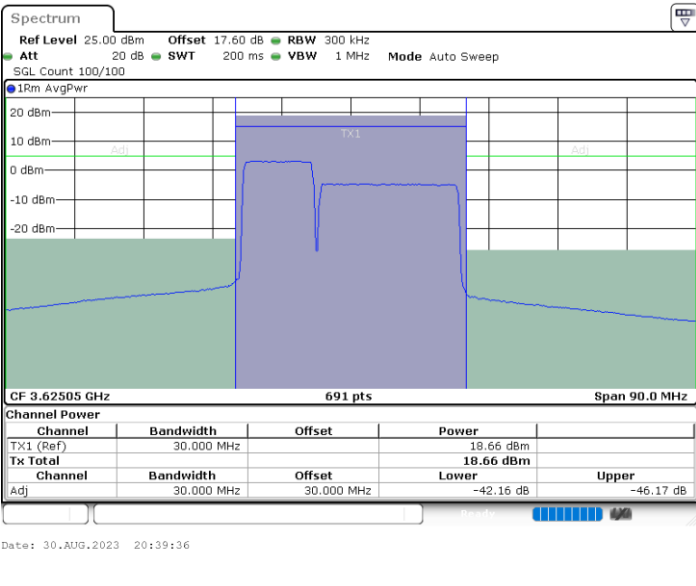

Highest Channel / FullIRB

N/A

LTE Band 48C / 10MHz+20MHz

64QAM

Lowest Channel / 1RB0 and 1RB99

Lowest Channel / 1RB49 and 1RB0

Date: 30.AUG.2023 20:32:38

Date: 30.AUG.2023 20:36:29

Lowest Channel / FullIRB

N/A

Date: 30.AUG.2023 20:30:21

LTE Band 48C / 10MHz+20MHz

64QAM

Middle Channel / 1RB0 and 1RB99

Middle Channel / 1RB49 and 1RB0

Middle Channel / FullRB

N/A

LTE Band 48C / 10MHz+20MHz

64QAM

Highest Channel / 1RB0 and 1RB99

Highest Channel / 1RB49 and 1RB0

Highest Channel / FullIRB

N/A

LTE Band 48C / 15MHz+20MHz