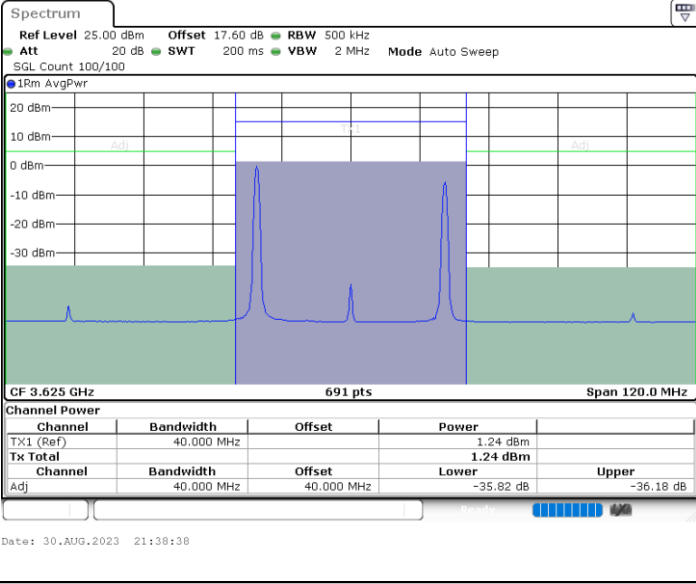

LTE Band 48C / 15MHz+20MHz

16QAM

Lowest Channel / 1RB0 and 1RB99

Lowest Channel / 1RB74 and 1RB0

Lowest Channel / FullIRB

N/A

LTE Band 48C / 15MHz+20MHz

16QAM

Middle Channel / 1RB0 and 1RB99

Middle Channel / 1RB74 and 1RB0

Middle Channel / FullIRB

N/A

LTE Band 48C / 15MHz+20MHz

16QAM

Highest Channel / 1RB0 and 1RB99

Highest Channel / 1RB74 and 1RB0