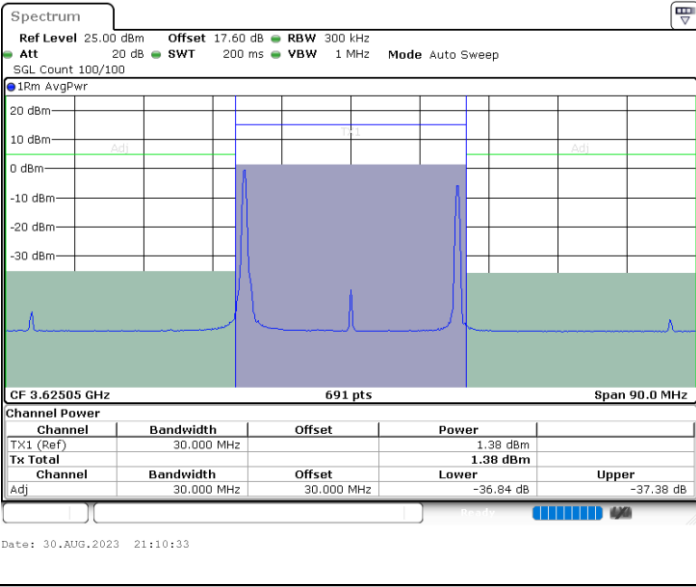

N/A

LTE Band 48C / 20MHz+5MHz

16QAM

Highest Channel / 1RB0 and 1RB24

Highest Channel / 1RB99 and 1RB0

Highest Channel / FullIRB

N/A

LTE Band 48C / 20MHz+10MHz

LTE Band 48C / 20MHz+10MHz

16QAM

Middle Channel / 1RB0 and 1RB49

Middle Channel / 1RB99 and 1RB0

Middle Channel / FullIRB

N/A

LTE Band 48C / 20MHz+10MHz

16QAM