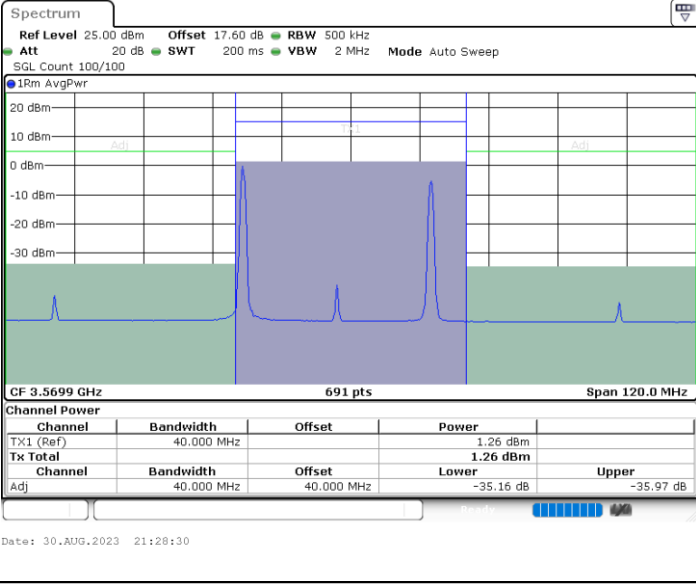

N/A

LTE Band 48C / 10MHz+20MHz

64QAM

Highest Channel / 1RB0 and 1RB99

Highest Channel / 1RB49 and 1RB0

Highest Channel / FullIRB

N/A

LTE Band 48C / 15MHz+20MHz

64QAM

Lowest Channel / 1RB0 and 1RB99

Lowest Channel / 1RB74 and 1RB0

Lowest Channel / FullIRB

N/A

LTE Band 48C / 15MHz+20MHz

64QAM

Middle Channel / 1RB0 and 1RB99