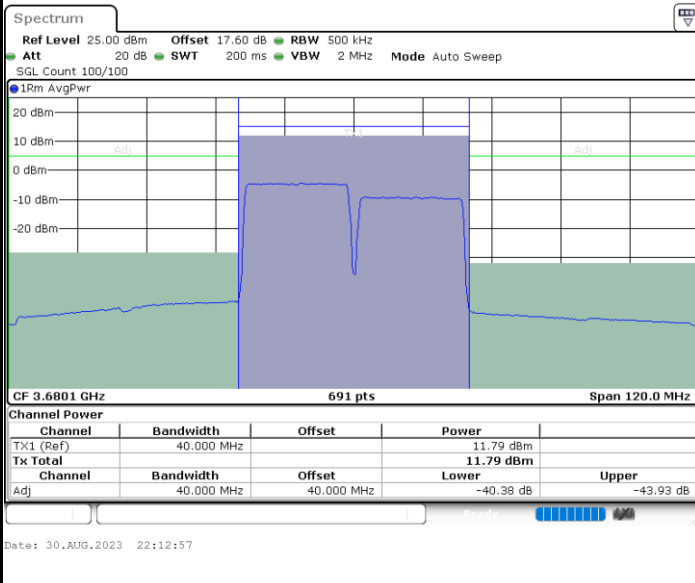

N/A

Date: 30.AUG.2023 22:03:38

LTE Band 48C / 20MHz+20MHz

64QAM

Highest Channel / 1RB0 and 1RB99

Highest Channel / 1RB99 and 1RB0

Highest Channel / FullIRB

N/A

LTE Band 48C / 5MHz+20MHz

256QAM

Lowest Channel / 1RB0 and 1RB99

Lowest Channel / 1RB24 and 1RB0

Lowest Channel / FullIRB

N/A

LTE Band 48C / 5MHz+20MHz

256QAM