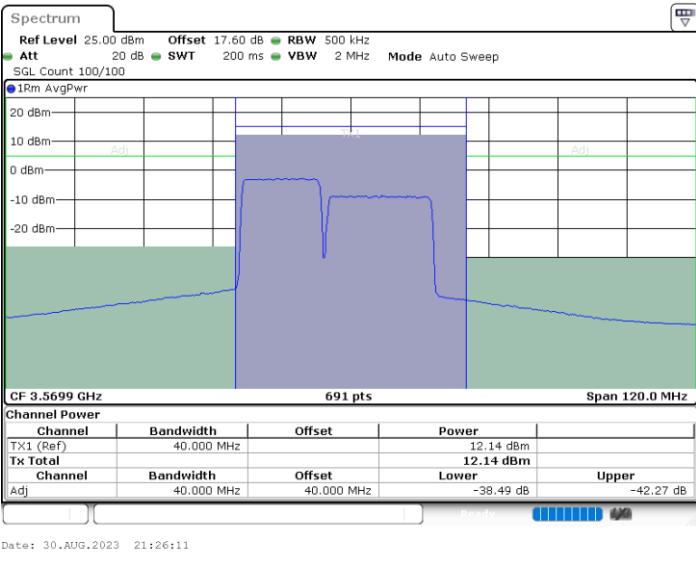

N/A

LTE Band 48C / 10MHz+20MHz

64QAM

Highest Channel / 1RB0 and 1RB99

Highest Channel / 1RB49 and 1RB0

Highest Channel / FullIRB

N/A

LTE Band 48C / 15MHz+20MHz

64QAM

Lowest Channel / 1RB0 and 1RB99

Lowest Channel / 1RB74 and 1RB0

Lowest Channel / FullIRB

N/A

LTE Band 48C / 15MHz+20MHz

64QAM

Middle Channel / 1RB0 and 1RB99

Middle Channel / 1RB74 and 1RB0

Middle Channel / FullRB

N/A

LTE Band 48C / 15MHz+20MHz

64QAM

Highest Channel / 1RB0 and 1RB99

Highest Channel / 1RB74 and 1RB0

Highest Channel / FullIRB