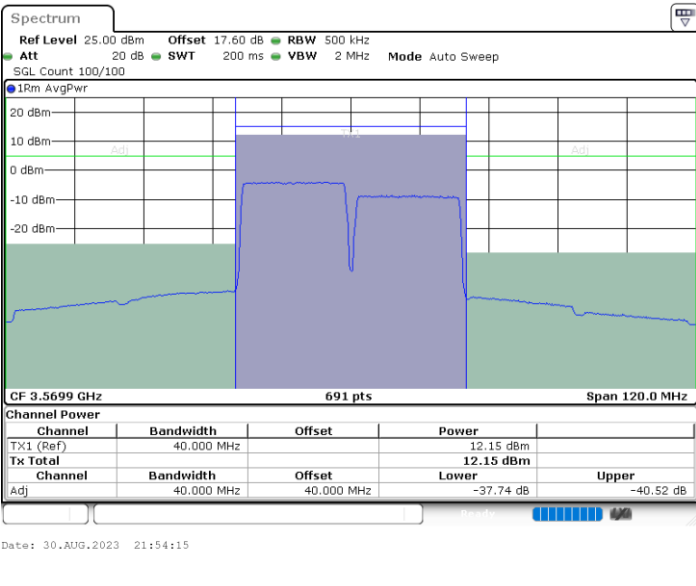

Middle Channel / FullIRB

N/A

LTE Band 48C / 20MHz+15MHz

64QAM

Highest Channel / 1RB0 and 1RB74

Highest Channel / 1RB99 and 1RB0

Date: 30.AUG.2023 22:50:19

Date: 30.AUG.2023 22:54:09

Highest Channel / FullIRB

N/A

Date: 30.AUG.2023 22:47:59

LTE Band 48C / 20MHz+20MHz

64QAM

Lowest Channel / 1RB0 and 1RB99

Lowest Channel / 1RB99 and 1RB0

Lowest Channel / FullIRB

N/A

LTE Band 48C / 20MHz+20MHz

64QAM

MiddleChannel / 1RB0 and 1RB99

Middle Channel / 1RB99 and 1RB0

Date: 30.AUG.2023 22:05:57

Date: 30.AUG.2023 22:09:49

Middle Channel / FullIRB