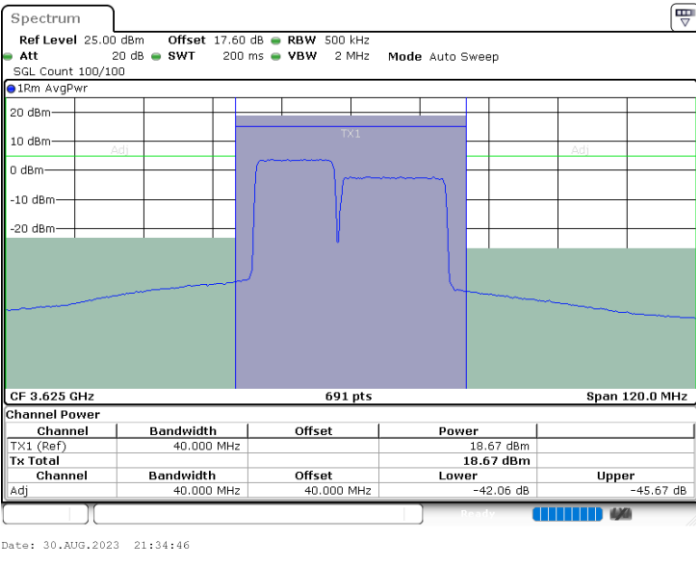

LTE Band 48C / 15MHz+20MHz

16QAM

Lowest Channel / 1RB0 and 1RB99

Lowest Channel / 1RB74 and 1RB0

Lowest Channel / FullIRB

N/A

LTE Band 48C / 15MHz+20MHz

16QAM

Middle Channel / 1RB0 and 1RB99

Middle Channel / 1RB74 and 1RB0

Middle Channel / FullIRB

N/A

LTE Band 48C / 15MHz+20MHz

16QAM

Highest Channel / 1RB0 and 1RB99

Highest Channel / 1RB74 and 1RB0