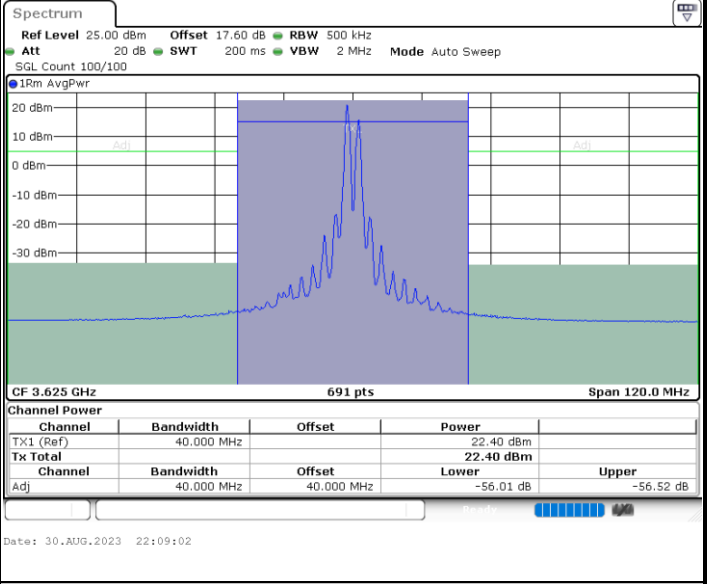

LTE Band 48C / 20MHz+15MHz

16QAM

Highest Channel / 1RB0 and 1RB74

Highest Channel / 1RB99 and 1RB0

Highest Channel / FullIRB

N/A

LTE Band 48C / 20MHz+20MHz

16QAM

Lowest Channel / 1RB0 and 1RB99

Lowest Channel / 1RB99 and 1RB0

Lowest Channel / FullIRB

N/A

LTE Band 48C / 20MHz+20MHz

16QAM

MiddleChannel / 1RB0 and 1RB99

Middle Channel / 1RB99 and 1RB0

Middle Channel / FullIRB

N/A

LTE Band 48C / 20MHz+20MHz

16QAM

Highest Channel / 1RB0 and 1RB99

Highest Channel / 1RB99 and 1RB0

Highest Channel / FullIRB

N/A

LTE Band 48C / 5MHz+20MHz

64QAM

Lowest Channel / 1RB0 and 1RB99

Lowest Channel / 1RB24 and 1RB0

Lowest Channel / FullIRB

N/A

LTE Band 48C / 5MHz+20MHz

64QAM