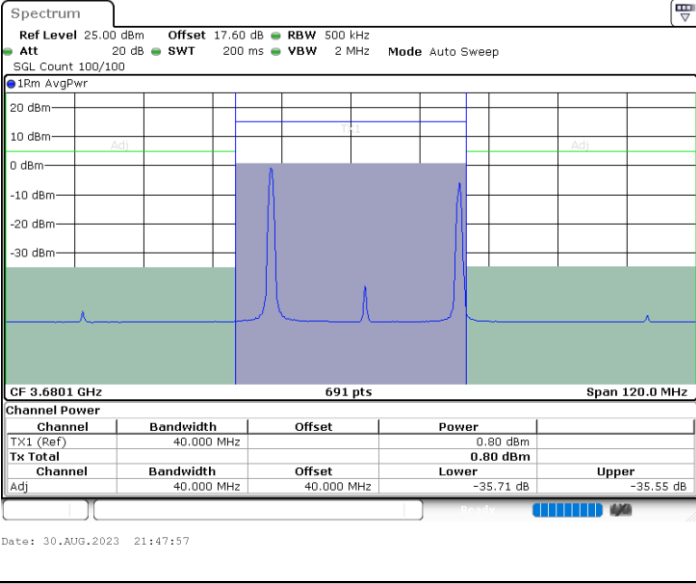

LTE Band 48C / 15MHz+20MHz

16QAM

Lowest Channel / 1RB0 and 1RB99

Lowest Channel / 1RB74 and 1RB0

Lowest Channel / FullIRB

N/A

LTE Band 48C / 15MHz+20MHz

16QAM

Middle Channel / 1RB0 and 1RB99

Middle Channel / 1RB74 and 1RB0

Middle Channel / FullIRB

N/A

LTE Band 48C / 15MHz+20MHz

16QAM

Highest Channel / 1RB0 and 1RB99

Highest Channel / 1RB74 and 1RB0