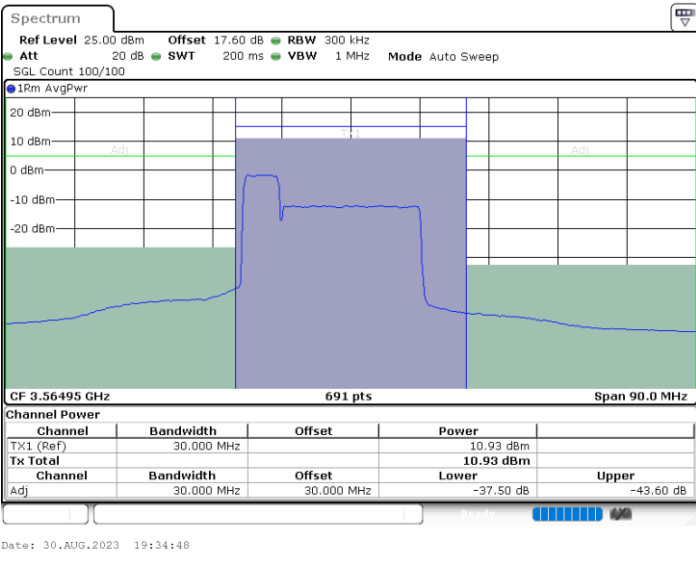

Middle Channel / FullIRB

N/A

LTE Band 48C / 20MHz+20MHz

16QAM

Highest Channel / 1RB0 and 1RB99

Highest Channel / 1RB99 and 1RB0

Highest Channel / FullIRB

N/A

LTE Band 48C / 5MHz+20MHz

64QAM

Lowest Channel / 1RB0 and 1RB99

Lowest Channel / 1RB24 and 1RB0

Lowest Channel / FullIRB

N/A

LTE Band 48C / 5MHz+20MHz

64QAM

Middle Channel / 1RB0 and 1RB99

Middle Channel / 1RB24 and 1RB0

Middle Channel / FullIRB

N/A

LTE Band 48C / 5MHz+20MHz

64QAM

Highest Channel / 1RB0 and 1RB99

Highest Channel / 1RB24 and 1RB0