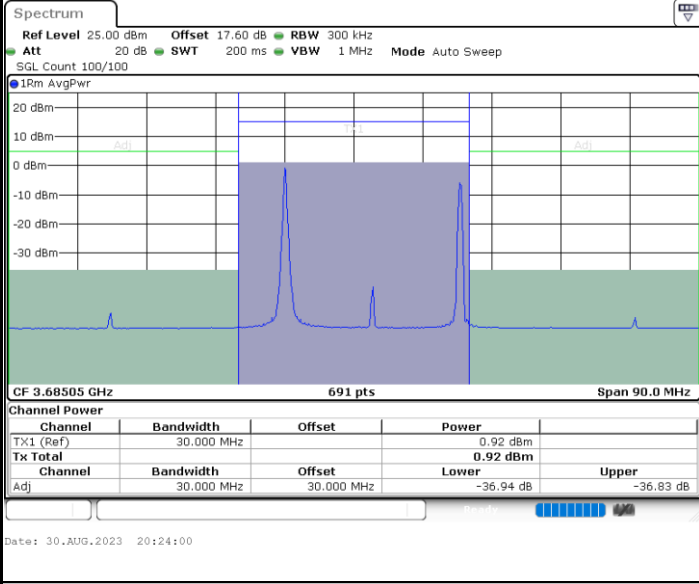

N/A

LTE Band 48C / 20MHz+5MHz

16QAM

Highest Channel / 1RB0 and 1RB24

Highest Channel / 1RB99 and 1RB0

Highest Channel / FullIRB

N/A

LTE Band 48C / 20MHz+10MHz