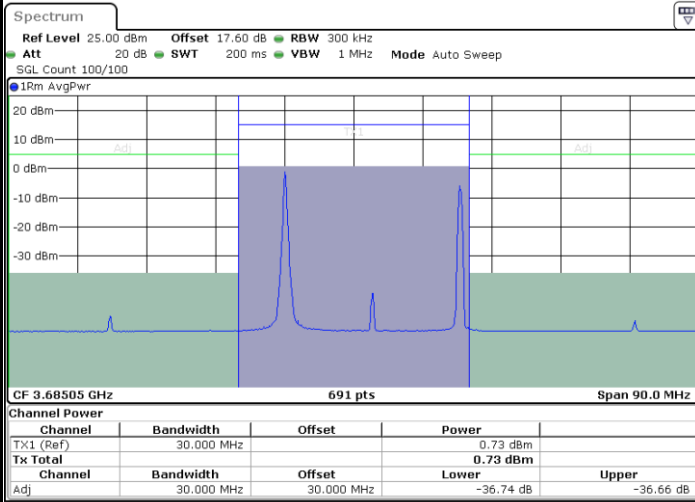

64QAM

Middle Channel / 1RB0 and 1RB24

Middle Channel / 1RB99 and 1RB0

Middle Channel / FullIRB

N/A

LTE Band 48C / 20MHz+5MHz

64QAM

Highest Channel / 1RB0 and 1RB24

Highest Channel / 1RB99 and 1RB0

Date: 30.AUG.2023 20:24:46

Date: 30.AUG.2023 20:25:32

Highest Channel / FullIRB

N/A

Date: 30.AUG.2023 20:19:25

LTE Band 48C / 20MHz+10MHz

64QAM

Lowest Channel / 1RB0 and 1RB49

Lowest Channel / 1RB99 and 1RB0

Date: 30.AUG.2023 21:00:31

Date: 30.AUG.2023 21:04:22

Lowest Channel / FullIRB

N/A

Date: 30.AUG.2023 20:58:12

LTE Band 48C / 20MHz+10MHz