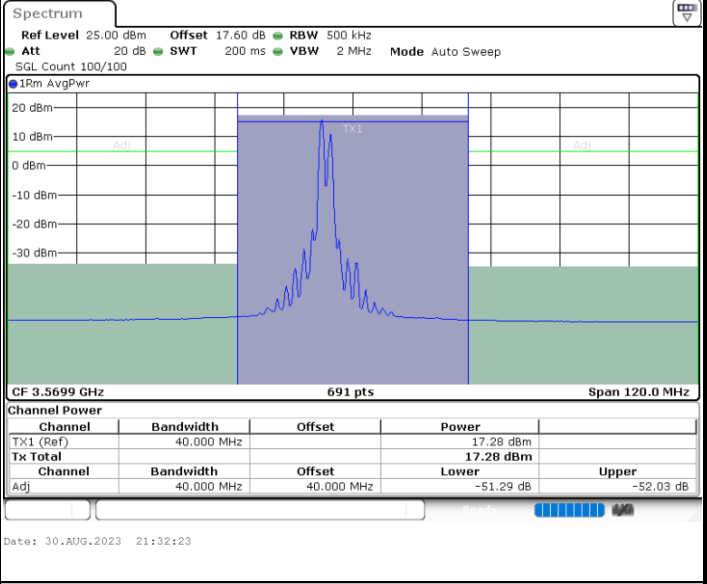

N/A

LTE Band 48C / 10MHz+20MHz

64QAM

Highest Channel / 1RB0 and 1RB99

Highest Channel / 1RB49 and 1RB0

Highest Channel / FullIRB

N/A

LTE Band 48C / 15MHz+20MHz

64QAM

Lowest Channel / 1RB0 and 1RB99

Lowest Channel / 1RB74 and 1RB0

Lowest Channel / FullIRB

N/A

LTE Band 48C / 15MHz+20MHz

64QAM

Middle Channel / 1RB0 and 1RB99

Middle Channel / 1RB74 and 1RB0

Middle Channel / FullRB

N/A

LTE Band 48C / 15MHz+20MHz

64QAM

Highest Channel / 1RB0 and 1RB99

Highest Channel / 1RB74 and 1RB0

Highest Channel / FullIRB