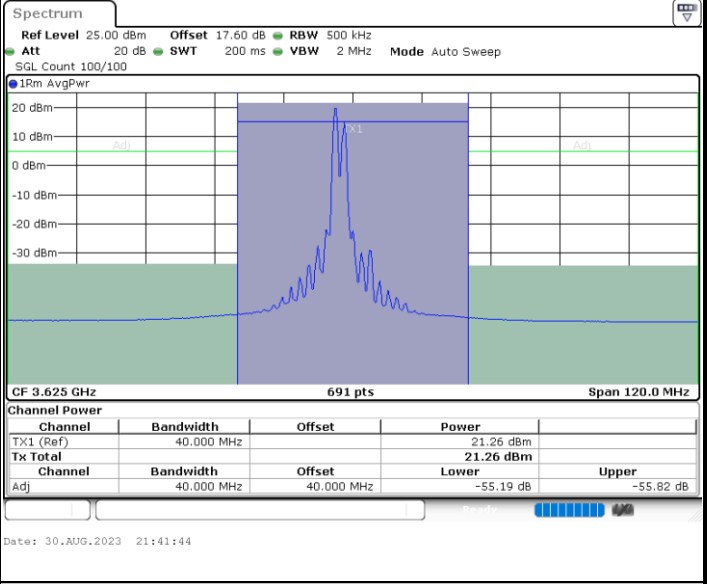

N/A

LTE Band 48C / 10MHz+20MHz

64QAM

Highest Channel / 1RB0 and 1RB99

Highest Channel / 1RB49 and 1RB0

Highest Channel / FullIRB

N/A

LTE Band 48C / 15MHz+20MHz

64QAM

Lowest Channel / 1RB0 and 1RB99

Lowest Channel / 1RB74 and 1RB0

Lowest Channel / FullIRB

N/A

LTE Band 48C / 15MHz+20MHz

64QAM

Middle Channel / 1RB0 and 1RB99

Middle Channel / 1RB74 and 1RB0

Middle Channel / FullRB

N/A

LTE Band 48C / 15MHz+20MHz

64QAM

Highest Channel / 1RB0 and 1RB99

Highest Channel / 1RB74 and 1RB0

Highest Channel / FullIRB