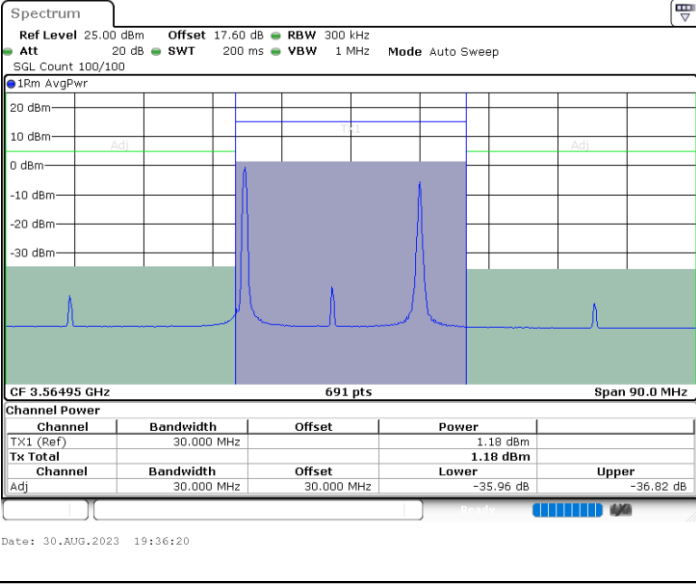

N/A

Date: 30.AUG.2023 22:03:38

LTE Band 48C / 20MHz+20MHz

64QAM

Highest Channel / 1RB0 and 1RB99

Highest Channel / 1RB99 and 1RB0

Highest Channel / FullIRB

N/A

LTE Band 48C / 5MHz+20MHz

256QAM

Lowest Channel / 1RB0 and 1RB99

Lowest Channel / 1RB24 and 1RB0

Lowest Channel / FullIRB

N/A

LTE Band 48C / 5MHz+20MHz

256QAM

Highest Channel / 1RB0 and 1RB99

Highest Channel / 1RB24 and 1RB0

Date: 30.AUG.2023 19:54:48

Date: 30.AUG.2023 20:00:07

Highest Channel / FullIRB

N/A

Date: 30.AUG.2023 19:54:02

LTE Band 48C / 10MHz+20MHz