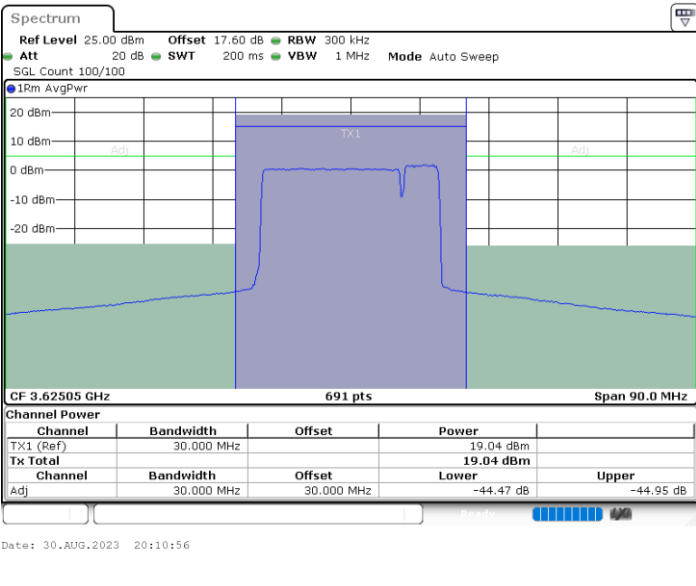

Lowest Channel / FullIRB

N/A

Date: 30.AUG.2023 20:01:43

LTE Band 48C / 20MHz+5MHz

16QAM

Middle Channel / 1RB0 and 1RB24

Middle Channel / 1RB99 and 1RB0

Middle Channel / FullIRB

N/A

LTE Band 48C / 20MHz+5MHz

16QAM

Highest Channel / 1RB0 and 1RB24

Highest Channel / 1RB99 and 1RB0

Highest Channel / FullIRB

N/A

LTE Band 48C / 20MHz+10MHz