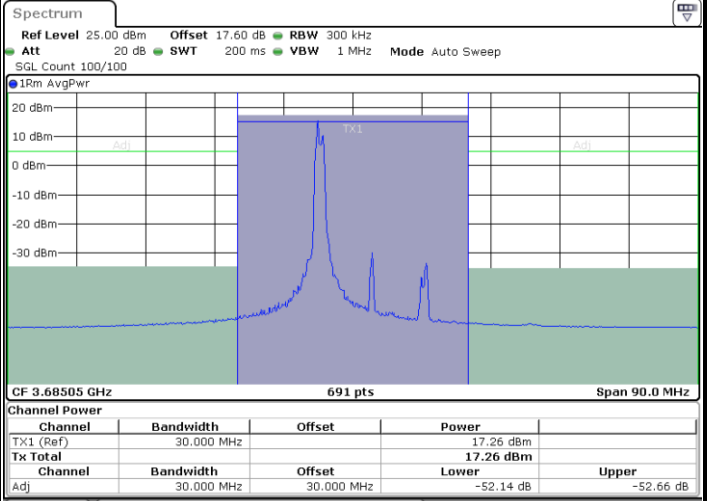

N/A

Date: 30.AUG.2023 22:03:38

LTE Band 48C / 20MHz+20MHz

64QAM

Highest Channel / 1RB0 and 1RB99

Highest Channel / 1RB99 and 1RB0

Highest Channel / FullIRB

N/A

LTE Band 48C / 5MHz+20MHz

256QAM

Lowest Channel / 1RB0 and 1RB99

Lowest Channel / 1RB24 and 1RB0

Lowest Channel / FullIRB

N/A

LTE Band 48C / 5MHz+20MHz

256QAM

Highest Channel / 1RB0 and 1RB99

Highest Channel / 1RB24 and 1RB0

Date: 30.AUG.2023 19:54:48

Date: 30.AUG.2023 20:00:07

Highest Channel / FullIRB

N/A

Date: 30.AUG.2023 19:54:02

LTE Band 48C / 10MHz+20MHz