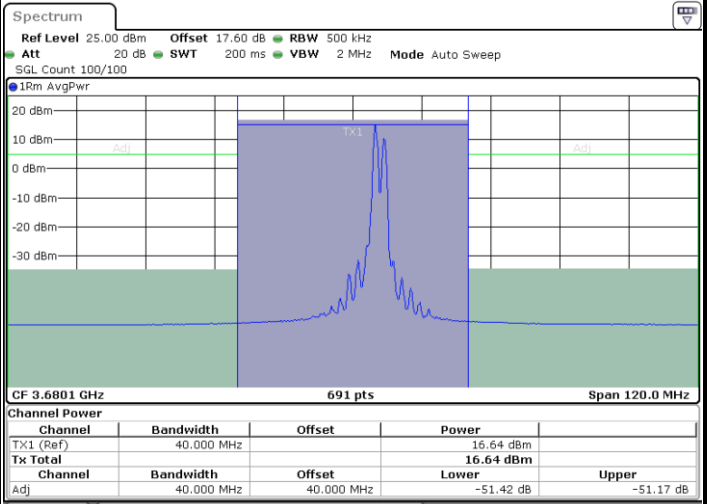

Date: 30.AUG.2023 22:35:30

Lowest Channel / FullIRB

N/A

Date: 30.AUG.2023 22:29:16

LTE Band 48C / 20MHz+15MHz

64QAM

Middle Channel / 1RB0 and 1RB74

Middle Channel / 1RB99 and 1RB0

Middle Channel / FullIRB

N/A

LTE Band 48C / 20MHz+15MHz

64QAM

Highest Channel / 1RB0 and 1RB74

Highest Channel / 1RB99 and 1RB0

Date: 30.AUG.2023 22:50:19

Date: 30.AUG.2023 22:54:09

Highest Channel / FullIRB

N/A

Date: 30.AUG.2023 22:47:59

LTE Band 48C / 20MHz+20MHz

64QAM

Lowest Channel / 1RB0 and 1RB99

Lowest Channel / 1RB99 and 1RB0

Lowest Channel / FullIRB