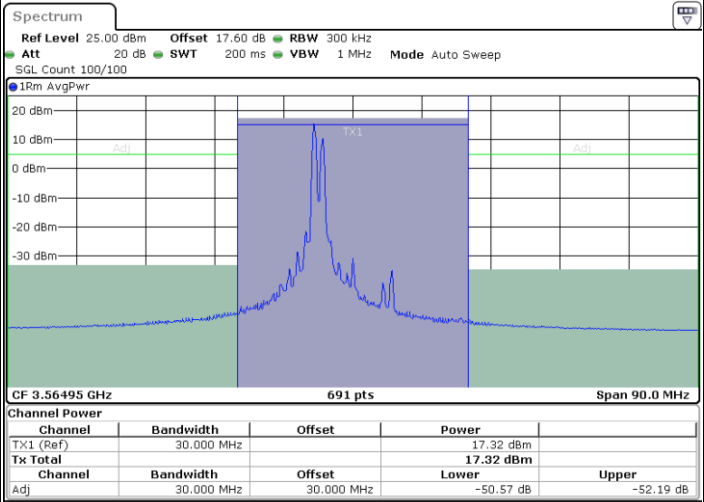

LTE Band 48C / 5MHz+20MHz

256QAM

Lowest Channel / 1RB0 and 1RB99

Lowest Channel / 1RB24 and 1RB0

Lowest Channel / FullIRB

N/A

LTE Band 48C / 5MHz+20MHz

256QAM

Highest Channel / 1RB0 and 1RB99

Highest Channel / 1RB24 and 1RB0

Date: 30.AUG.2023 19:54:48

Date: 30.AUG.2023 20:00:07

Highest Channel / FullIRB

N/A

Date: 30.AUG.2023 19:54:02

LTE Band 48C / 10MHz+20MHz

256QAM

Lowest Channel / 1RB0 and 1RB99

Lowest Channel / 1RB49 and 1RB0

Date: 30.AUG.2023 20:31:52

Date: 30.AUG.2023 20:37:14

Lowest Channel / FullIRB

N/A

Date: 30.AUG.2023 20:31:07