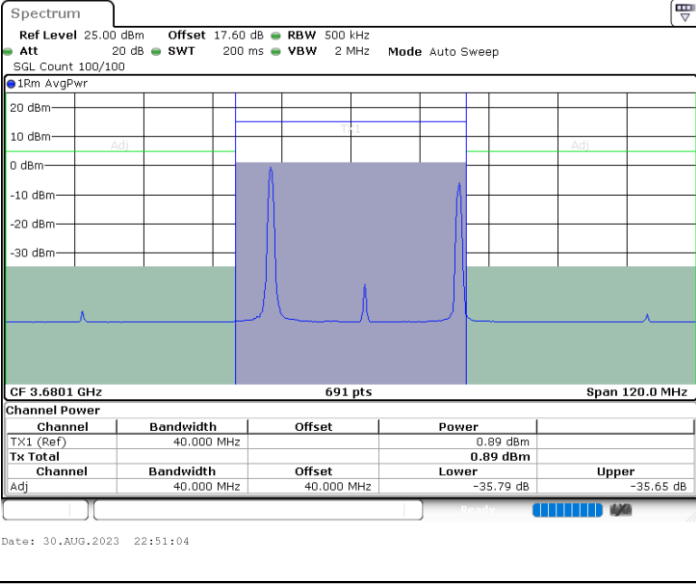

Highest Channel / 1RB0 and 1RB49

Highest Channel / 1RB99 and 1RB0

Highest Channel / FullIRB

N/A

LTE Band 48C / 20MHz+15MHz

16QAM

Lowest Channel / 1RB0 and 1RB74

Lowest Channel / 1RB99 and 1RB0

Lowest Channel / FullIRB

N/A

LTE Band 48C / 20MHz+15MHz

16QAM

Middle Channel / 1RB0 and 1RB74

Middle Channel / 1RB99 and 1RB0

Middle Channel / FullIRB

N/A

LTE Band 48C / 20MHz+15MHz

16QAM

Highest Channel / 1RB0 and 1RB74

Highest Channel / 1RB99 and 1RB0

Highest Channel / FullIRB

N/A

LTE Band 48C / 20MHz+20MHz

16QAM