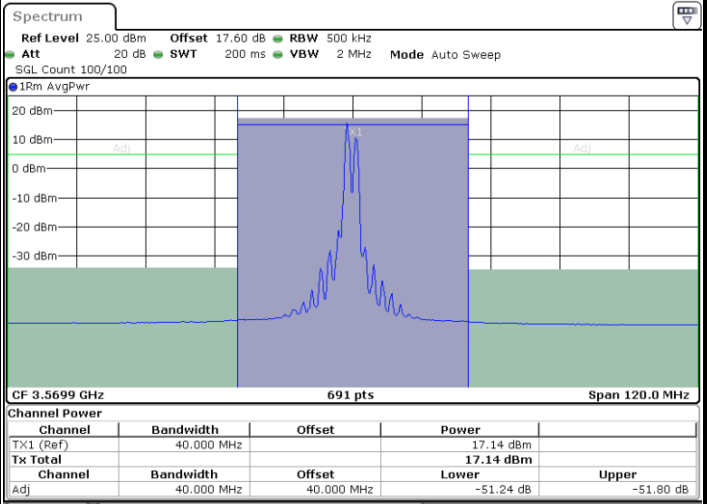

Lowest Channel / 1RB0 and 1RB49

Lowest Channel / 1RB99 and 1RB0

Date: 30.AUG.2023 21:00:31

Date: 30.AUG.2023 21:04:22

Lowest Channel / FullIRB

N/A

Date: 30.AUG.2023 20:58:12

LTE Band 48C / 20MHz+10MHz

64QAM

Middle Channel / 1RB0 and 1RB49

Middle Channel / 1RB99 and 1RB0

Middle Channel / FullIRB

N/A

LTE Band 48C / 20MHz+10MHz

64QAM

Highest Channel / 1RB0 and 1RB49

Highest Channel / 1RB99 and 1RB0

Highest Channel / FullIRB

N/A

LTE Band 48C / 20MHz+15MHz

64QAM

Lowest Channel / 1RB0 and 1RB74

Lowest Channel / 1RB99 and 1RB0

Date: 30.AUG.2023 22:31:36

Date: 30.AUG.2023 22:35:30

Lowest Channel / FullIRB

N/A

Date: 30.AUG.2023 22:29:16

LTE Band 48C / 20MHz+15MHz

64QAM

Middle Channel / 1RB0 and 1RB74

Middle Channel / 1RB99 and 1RB0