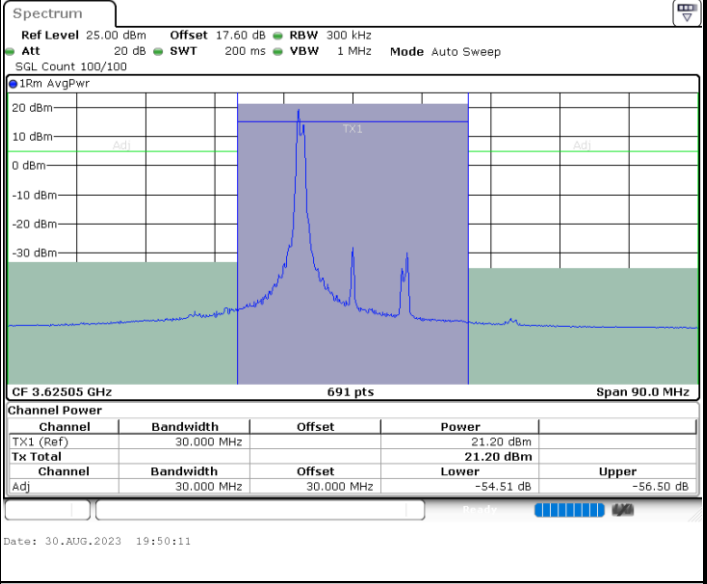

Middle Channel / FullIRB

N/A

LTE Band 48C / 20MHz+20MHz

16QAM

Highest Channel / 1RB0 and 1RB99

Highest Channel / 1RB99 and 1RB0

Highest Channel / FullIRB

N/A

LTE Band 48C / 5MHz+20MHz

64QAM

Lowest Channel / 1RB0 and 1RB99

Lowest Channel / 1RB24 and 1RB0

Lowest Channel / FullIRB

N/A

LTE Band 48C / 5MHz+20MHz

64QAM

Middle Channel / 1RB0 and 1RB99

Middle Channel / 1RB24 and 1RB0

Middle Channel / FullIRB

N/A

LTE Band 48C / 5MHz+20MHz

64QAM

Highest Channel / 1RB0 and 1RB99

Highest Channel / 1RB24 and 1RB0