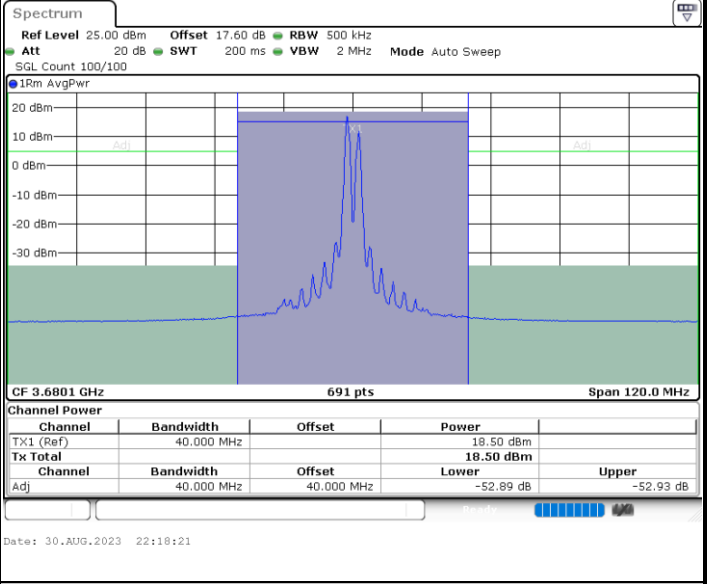

Lowest Channel / 1RB0 and 1RB99

Lowest Channel / 1RB99 and 1RB0

Lowest Channel / FullIRB

N/A

LTE Band 48C / 20MHz+20MHz

16QAM

MiddleChannel / 1RB0 and 1RB99

Middle Channel / 1RB99 and 1RB0

Middle Channel / FullIRB

N/A

LTE Band 48C / 20MHz+20MHz

16QAM

Highest Channel / 1RB0 and 1RB99

Highest Channel / 1RB99 and 1RB0

Highest Channel / FullIRB

N/A

LTE Band 48C / 5MHz+20MHz

64QAM

Lowest Channel / 1RB0 and 1RB99

Lowest Channel / 1RB24 and 1RB0

Lowest Channel / FullIRB

N/A

LTE Band 48C / 5MHz+20MHz

64QAM

Middle Channel / 1RB0 and 1RB99

Middle Channel / 1RB24 and 1RB0

Middle Channel / FullIRB

N/A

LTE Band 48C / 5MHz+20MHz

64QAM

Highest Channel / 1RB0 and 1RB99

Highest Channel / 1RB24 and 1RB0