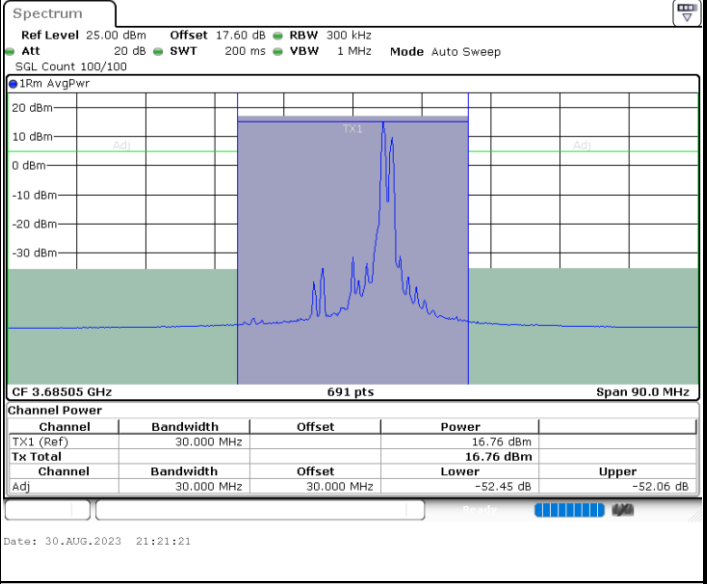

Lowest Channel / 1RB0 and 1RB49

Lowest Channel / 1RB99 and 1RB0

Date: 30.AUG.2023 21:00:31

Date: 30.AUG.2023 21:04:22

Lowest Channel / FullIRB

N/A

Date: 30.AUG.2023 20:58:12

LTE Band 48C / 20MHz+10MHz

64QAM

Middle Channel / 1RB0 and 1RB49

Middle Channel / 1RB99 and 1RB0

Middle Channel / FullIRB

N/A

LTE Band 48C / 20MHz+10MHz

64QAM

Highest Channel / 1RB0 and 1RB49

Highest Channel / 1RB99 and 1RB0

Highest Channel / FullIRB

N/A

LTE Band 48C / 20MHz+15MHz

64QAM

Lowest Channel / 1RB0 and 1RB74

Lowest Channel / 1RB99 and 1RB0

Date: 30.AUG.2023 22:31:36