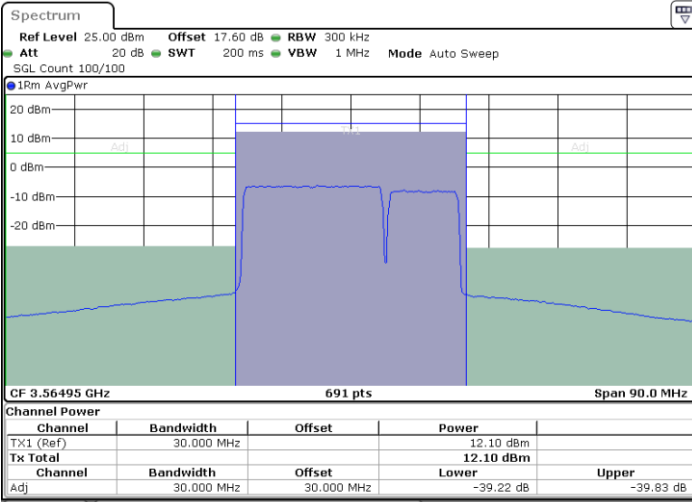

Highest Channel / 1RB99 and 1RB0

Date: 30.AUG.2023 20:24:46

Date: 30.AUG.2023 20:25:32

Highest Channel / FullIRB

N/A

Date: 30.AUG.2023 20:19:25

LTE Band 48C / 20MHz+10MHz

64QAM

Lowest Channel / 1RB0 and 1RB49

Lowest Channel / 1RB99 and 1RB0

Date: 30.AUG.2023 21:00:31

Date: 30.AUG.2023 21:04:22

Lowest Channel / FullIRB

N/A

Date: 30.AUG.2023 20:58:12

LTE Band 48C / 20MHz+10MHz

64QAM

Middle Channel / 1RB0 and 1RB49

Middle Channel / 1RB99 and 1RB0

Middle Channel / FullIRB

N/A

LTE Band 48C / 20MHz+10MHz

64QAM

Highest Channel / 1RB0 and 1RB49

Highest Channel / 1RB99 and 1RB0

Highest Channel / FullIRB

N/A

LTE Band 48C / 20MHz+15MHz

64QAM

Lowest Channel / 1RB0 and 1RB74

Lowest Channel / 1RB99 and 1RB0

Date: 30.AUG.2023 22:31:36