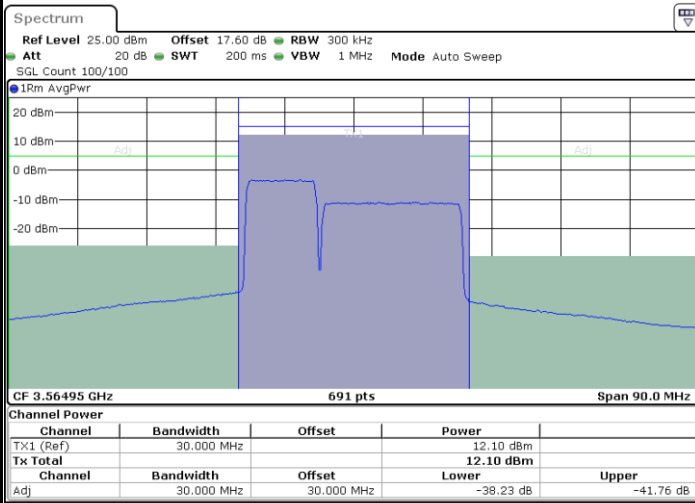

Highest Channel / 1RB0 and 1RB99

Highest Channel / 1RB24 and 1RB0

Date: 30.AUG.2023 19:54:48

Date: 30.AUG.2023 20:00:07

Highest Channel / FullIRB

N/A

Date: 30.AUG.2023 19:54:02

LTE Band 48C / 10MHz+20MHz

256QAM

Lowest Channel / 1RB0 and 1RB99

Lowest Channel / 1RB49 and 1RB0

Date: 30.AUG.2023 20:31:52

Date: 30.AUG.2023 20:37:14

Lowest Channel / FullIRB

N/A

Date: 30.AUG.2023 20:31:07