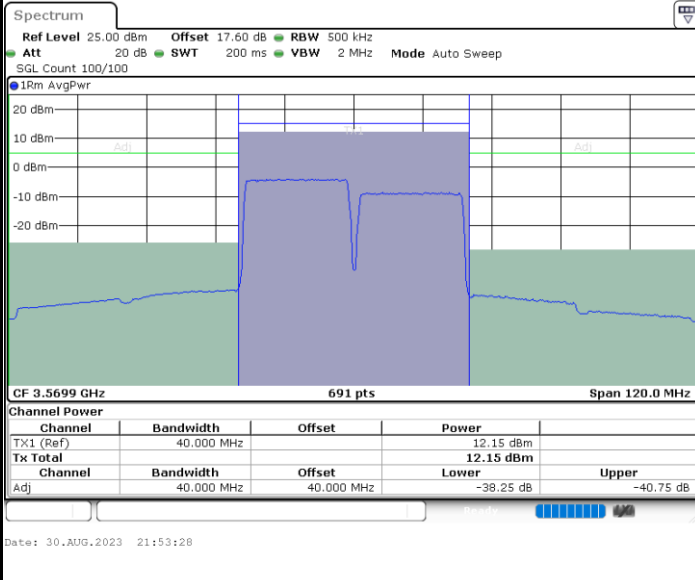

Lowest Channel / FullIRB

N/A

LTE Band 48C / 20MHz+15MHz

16QAM

Middle Channel / 1RB0 and 1RB74

Middle Channel / 1RB99 and 1RB0

Middle Channel / FullIRB

N/A

LTE Band 48C / 20MHz+15MHz

16QAM

Highest Channel / 1RB0 and 1RB74

Highest Channel / 1RB99 and 1RB0

Highest Channel / FullIRB

N/A

LTE Band 48C / 20MHz+20MHz

16QAM

Lowest Channel / 1RB0 and 1RB99

Lowest Channel / 1RB99 and 1RB0

Lowest Channel / FullIRB

N/A

LTE Band 48C / 20MHz+20MHz

16QAM

MiddleChannel / 1RB0 and 1RB99

Middle Channel / 1RB99 and 1RB0

Middle Channel / FullIRB

N/A

LTE Band 48C / 20MHz+20MHz

16QAM

Highest Channel / 1RB0 and 1RB99

Highest Channel / 1RB99 and 1RB0

Highest Channel / FullIRB

N/A