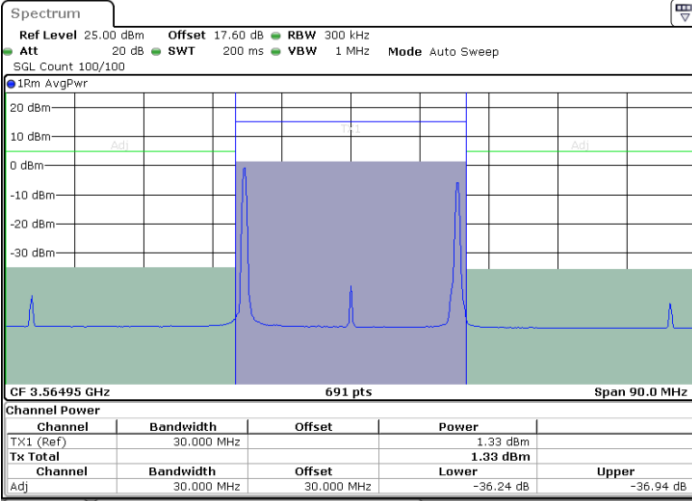

Middle Channel / 1RB0 and 1RB99

Middle Channel / 1RB24 and 1RB0

Middle Channel / FullIRB

N/A

LTE Band 48C / 5MHz+20MHz

64QAM

Highest Channel / 1RB0 and 1RB99

Highest Channel / 1RB24 and 1RB0

Highest Channel / FullIRB

N/A

LTE Band 48C / 10MHz+20MHz

64QAM

Lowest Channel / 1RB0 and 1RB99

Lowest Channel / 1RB49 and 1RB0

Date: 30.AUG.2023 20:32:38

Date: 30.AUG.2023 20:36:29

Lowest Channel / FullIRB

N/A

Date: 30.AUG.2023 20:30:21

LTE Band 48C / 10MHz+20MHz

64QAM

Middle Channel / 1RB0 and 1RB99

Middle Channel / 1RB49 and 1RB0

Middle Channel / FullRB

N/A

LTE Band 48C / 10MHz+20MHz

64QAM

Highest Channel / 1RB0 and 1RB99

Highest Channel / 1RB49 and 1RB0

Highest Channel / FullIRB

N/A

LTE Band 48C / 15MHz+20MHz