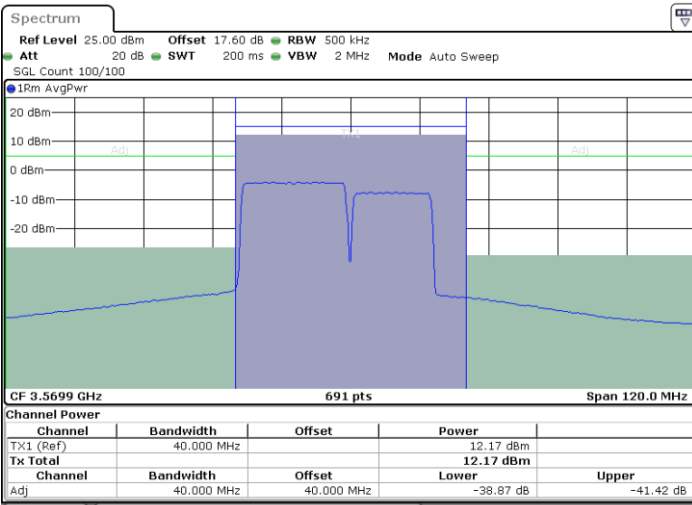

Lowest Channel / 1RB0 and 1RB49

Lowest Channel / 1RB99 and 1RB0

Date: 30.AUG.2023 21:00:31

Date: 30.AUG.2023 21:04:22

Lowest Channel / FullIRB

N/A

Date: 30.AUG.2023 20:58:12

LTE Band 48C / 20MHz+10MHz

64QAM

Middle Channel / 1RB0 and 1RB49

Middle Channel / 1RB99 and 1RB0

Middle Channel / FullIRB

N/A

LTE Band 48C / 20MHz+10MHz

64QAM

Highest Channel / 1RB0 and 1RB49

Highest Channel / 1RB99 and 1RB0

Highest Channel / FullIRB

N/A

LTE Band 48C / 20MHz+15MHz

64QAM

Lowest Channel / 1RB0 and 1RB74

Lowest Channel / 1RB99 and 1RB0

Date: 30.AUG.2023 22:31:36

Date: 30.AUG.2023 22:35:30

Lowest Channel / FullIRB

N/A

Date: 30.AUG.2023 22:29:16

LTE Band 48C / 20MHz+15MHz

64QAM

Middle Channel / 1RB0 and 1RB74

Middle Channel / 1RB99 and 1RB0