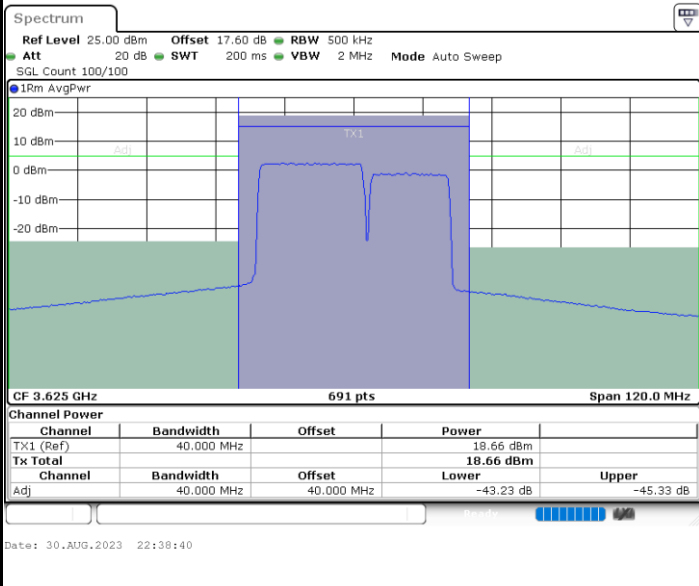

Highest Channel / 1RB99 and 1RB0

Highest Channel / FullIRB

N/A

LTE Band 48C / 20MHz+15MHz

64QAM

Lowest Channel / 1RB0 and 1RB74

Lowest Channel / 1RB99 and 1RB0

Date: 30.AUG.2023 22:31:36

Date: 30.AUG.2023 22:35:30

Lowest Channel / FullIRB

N/A

Date: 30.AUG.2023 22:29:16

LTE Band 48C / 20MHz+15MHz

64QAM

Middle Channel / 1RB0 and 1RB74

Middle Channel / 1RB99 and 1RB0

Middle Channel / FullIRB

N/A

LTE Band 48C / 20MHz+15MHz

64QAM

Highest Channel / 1RB0 and 1RB74

Highest Channel / 1RB99 and 1RB0

Date: 30.AUG.2023 22:50:19

Date: 30.AUG.2023 22:54:09

Highest Channel / FullIRB

N/A

Date: 30.AUG.2023 22:47:59

LTE Band 48C / 20MHz+20MHz

64QAM

Lowest Channel / 1RB0 and 1RB99

Lowest Channel / 1RB99 and 1RB0

Lowest Channel / FullIRB