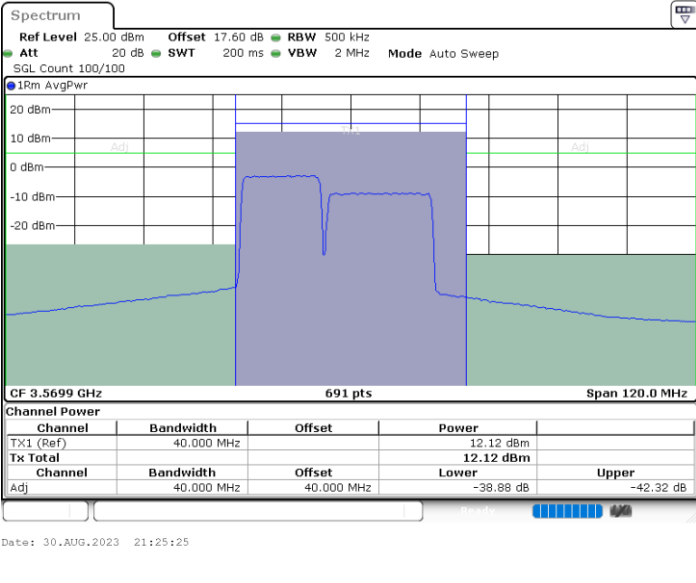

LTE Band 48C / 15MHz+20MHz

16QAM

Lowest Channel / 1RB0 and 1RB99

Lowest Channel / 1RB74 and 1RB0

Lowest Channel / FullIRB

N/A

LTE Band 48C / 15MHz+20MHz

16QAM

Middle Channel / 1RB0 and 1RB99

Middle Channel / 1RB74 and 1RB0

Middle Channel / FullIRB

N/A

LTE Band 48C / 15MHz+20MHz

16QAM

Highest Channel / 1RB0 and 1RB99

Highest Channel / 1RB74 and 1RB0