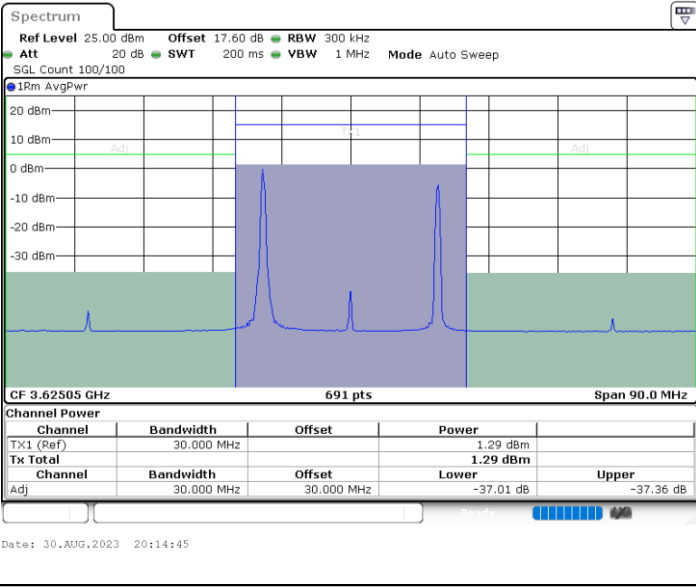

Lowest Channel / FullIRB

N/A

Date: 30.AUG.2023 20:01:43

LTE Band 48C / 20MHz+5MHz

16QAM

Middle Channel / 1RB0 and 1RB24

Middle Channel / 1RB99 and 1RB0

Middle Channel / FullIRB

N/A

LTE Band 48C / 20MHz+5MHz

16QAM

Highest Channel / 1RB0 and 1RB24

Highest Channel / 1RB99 and 1RB0

Highest Channel / FullIRB

N/A

LTE Band 48C / 20MHz+10MHz