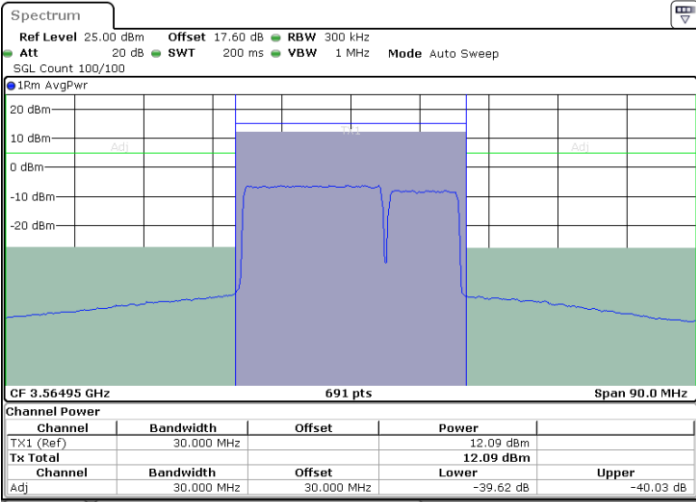

Lowest Channel / FullIRB

N/A

Date: 30.AUG.2023 20:57:25