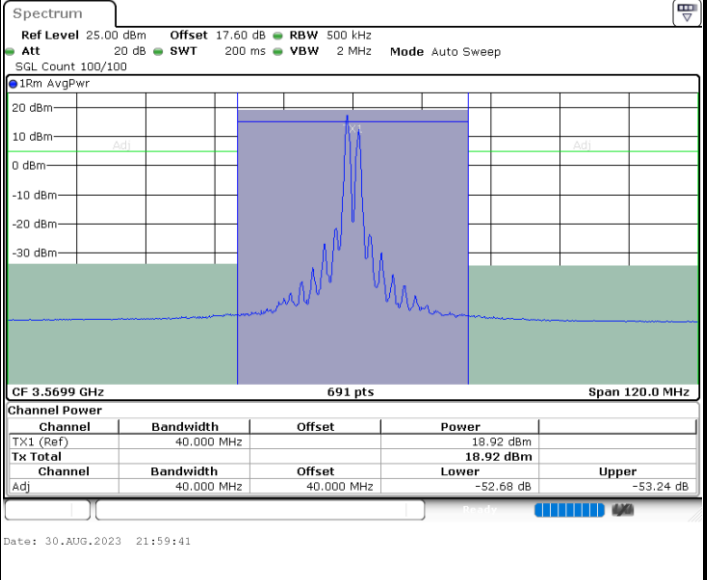

Lowest Channel / FullIRB

N/A

LTE Band 48C / 20MHz+15MHz

16QAM

Middle Channel / 1RB0 and 1RB74

Middle Channel / 1RB99 and 1RB0

Middle Channel / FullIRB

N/A

LTE Band 48C / 20MHz+15MHz

16QAM

Highest Channel / 1RB0 and 1RB74

Highest Channel / 1RB99 and 1RB0

Highest Channel / FullIRB

N/A

LTE Band 48C / 20MHz+20MHz

16QAM

Lowest Channel / 1RB0 and 1RB99

Lowest Channel / 1RB99 and 1RB0

Lowest Channel / FullIRB

N/A

LTE Band 48C / 20MHz+20MHz

16QAM

MiddleChannel / 1RB0 and 1RB99

Middle Channel / 1RB99 and 1RB0

Middle Channel / FullIRB

N/A

LTE Band 48C / 20MHz+20MHz

16QAM

Highest Channel / 1RB0 and 1RB99

Highest Channel / 1RB99 and 1RB0

Highest Channel / FullIRB

N/A