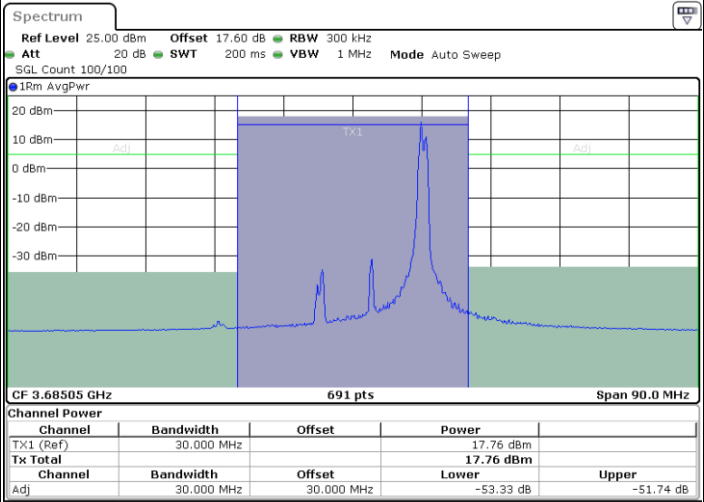

N/A

LTE Band 48C / 20MHz+5MHz

64QAM

Lowest Channel / 1RB0 and 1RB24

Lowest Channel / 1RB99 and 1RB0

Lowest Channel / FullIRB

N/A

LTE Band 48C / 20MHz+5MHz

64QAM

Middle Channel / 1RB0 and 1RB24

Middle Channel / 1RB99 and 1RB0

Middle Channel / FullIRB

N/A

LTE Band 48C / 20MHz+5MHz

64QAM

Highest Channel / 1RB0 and 1RB24

Highest Channel / 1RB99 and 1RB0

Date: 30.AUG.2023 20:24:46

Date: 30.AUG.2023 20:25:32

Highest Channel / FullIRB

N/A

Date: 30.AUG.2023 20:19:25

LTE Band 48C / 20MHz+10MHz

64QAM

Lowest Channel / 1RB0 and 1RB49

Lowest Channel / 1RB99 and 1RB0

Date: 30.AUG.2023 21:00:31

Date: 30.AUG.2023 21:04:22

Lowest Channel / FullIRB

N/A

Date: 30.AUG.2023 20:58:12

LTE Band 48C / 20MHz+10MHz