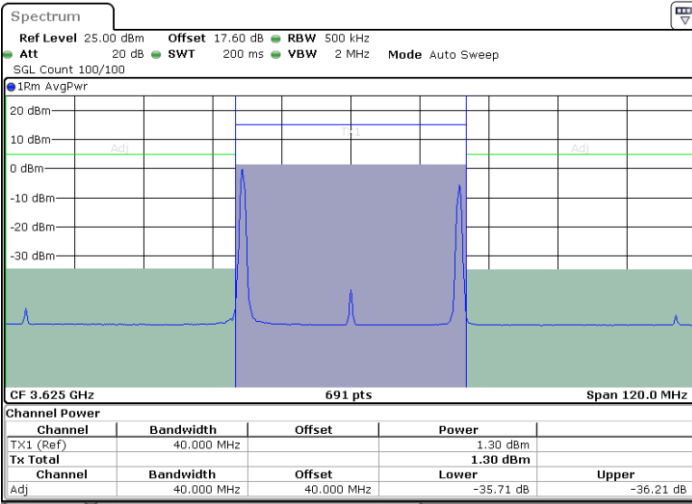

Highest Channel / FullIRB

N/A

Date: 30.AUG.2023 22:47:59

LTE Band 48C / 20MHz+20MHz

64QAM

Lowest Channel / 1RB0 and 1RB99

Lowest Channel / 1RB99 and 1RB0

Lowest Channel / FullIRB

N/A

LTE Band 48C / 20MHz+20MHz

64QAM

MiddleChannel / 1RB0 and 1RB99

Middle Channel / 1RB99 and 1RB0

Date: 30.AUG.2023 22:05:57

Date: 30.AUG.2023 22:09:49

Middle Channel / FullIRB

N/A

Date: 30.AUG.2023 22:03:38

LTE Band 48C / 20MHz+20MHz

64QAM

Highest Channel / 1RB0 and 1RB99

Highest Channel / 1RB99 and 1RB0

Highest Channel / FullIRB

N/A