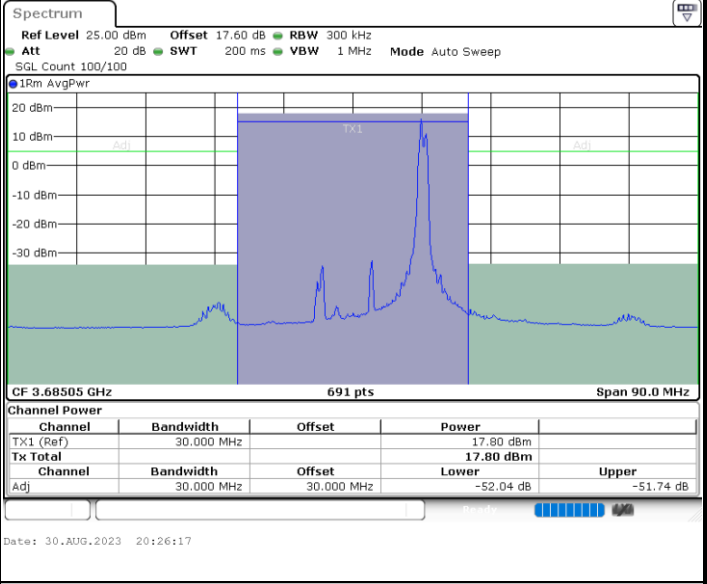

N/A

LTE Band 48C / 20MHz+5MHz

16QAM

Highest Channel / 1RB0 and 1RB24

Highest Channel / 1RB99 and 1RB0

Highest Channel / FullIRB

N/A

LTE Band 48C / 20MHz+10MHz

LTE Band 48C / 20MHz+10MHz

16QAM

Middle Channel / 1RB0 and 1RB49

Middle Channel / 1RB99 and 1RB0

Middle Channel / FullIRB

N/A

LTE Band 48C / 20MHz+10MHz

16QAM