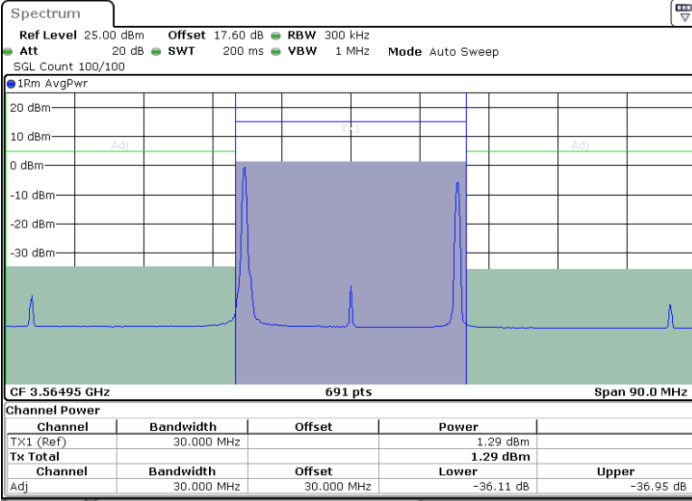

64QAM

Middle Channel / 1RB0 and 1RB24

Middle Channel / 1RB99 and 1RB0

Middle Channel / FullIRB

N/A

LTE Band 48C / 20MHz+5MHz

64QAM

Highest Channel / 1RB0 and 1RB24

Highest Channel / 1RB99 and 1RB0

Date: 30.AUG.2023 20:24:46

Date: 30.AUG.2023 20:25:32

Highest Channel / FullIRB

N/A

Date: 30.AUG.2023 20:19:25

LTE Band 48C / 20MHz+10MHz

64QAM

Lowest Channel / 1RB0 and 1RB49

Lowest Channel / 1RB99 and 1RB0

Date: 30.AUG.2023 21:00:31

Date: 30.AUG.2023 21:04:22

Lowest Channel / FullIRB

N/A

Date: 30.AUG.2023 20:58:12

LTE Band 48C / 20MHz+10MHz