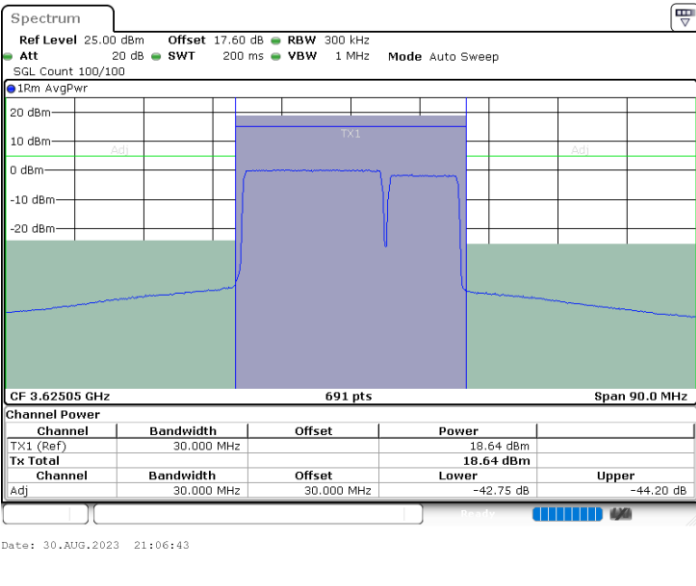

LTE Band 48C / 20MHz+10MHz

16QAM

Middle Channel / 1RB0 and 1RB49

Middle Channel / 1RB99 and 1RB0

Middle Channel / FullIRB

N/A

LTE Band 48C / 20MHz+10MHz

16QAM

Highest Channel / 1RB0 and 1RB49

Highest Channel / 1RB99 and 1RB0

Highest Channel / FullIRB

N/A

LTE Band 48C / 20MHz+15MHz

16QAM

Lowest Channel / 1RB0 and 1RB74

Lowest Channel / 1RB99 and 1RB0