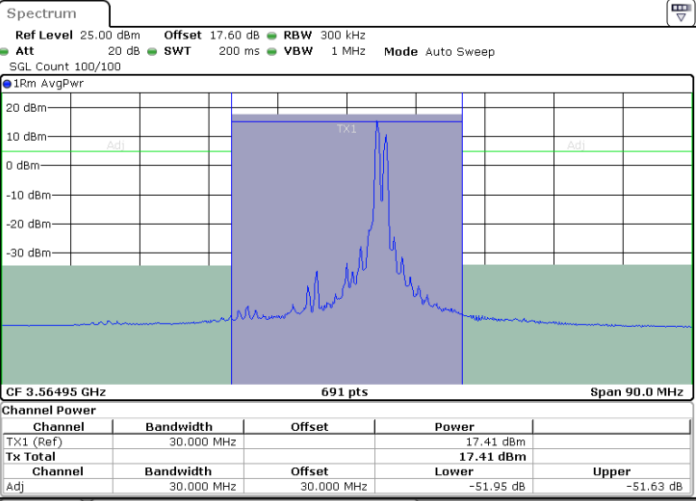

LTE Band 48C / 20MHz+10MHz

16QAM

Lowest Channel / 1RB0 and 1RB49

Lowest Channel / 1RB99 and 1RB0

Date: 30.AUG.2023 21:01:16

Date: 30.AUG.2023 21:03:36