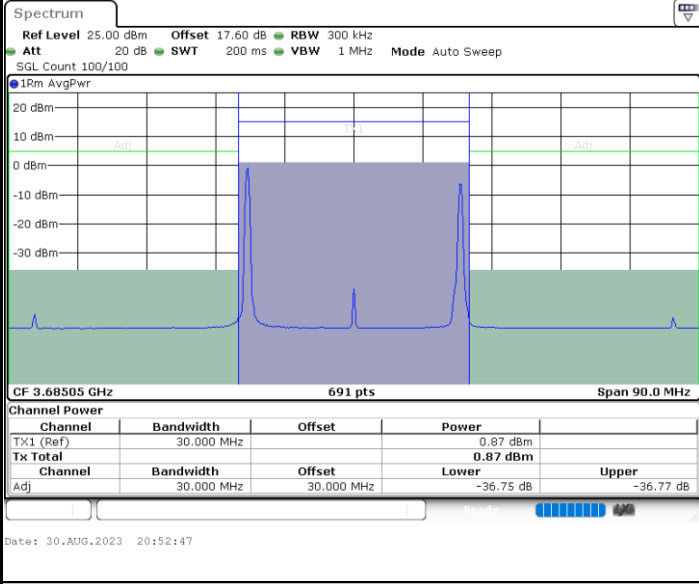

N/A

LTE Band 48C / 10MHz+20MHz

64QAM

Highest Channel / 1RB0 and 1RB99

Highest Channel / 1RB49 and 1RB0

Highest Channel / FullIRB

N/A

LTE Band 48C / 15MHz+20MHz

64QAM

Lowest Channel / 1RB0 and 1RB99

Lowest Channel / 1RB74 and 1RB0

Lowest Channel / FullIRB

N/A

LTE Band 48C / 15MHz+20MHz

64QAM

Middle Channel / 1RB0 and 1RB99