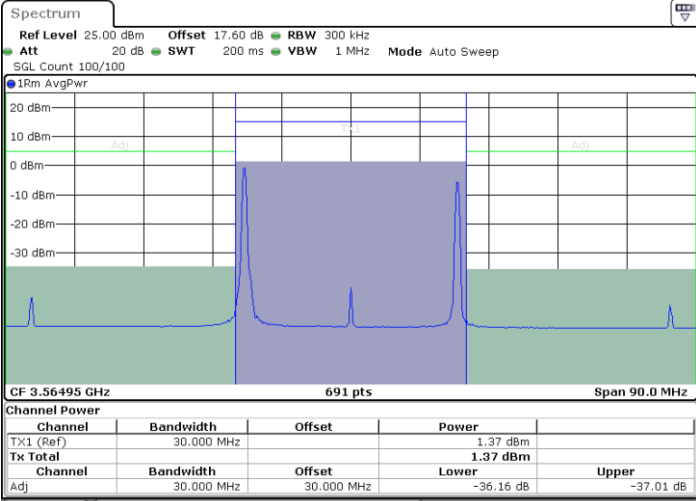

LTE Band 48C / 20MHz+10MHz

16QAM

Lowest Channel / 1RB0 and 1RB49

Lowest Channel / 1RB99 and 1RB0

Date: 30.AUG.2023 21:01:16

Date: 30.AUG.2023 21:03:36