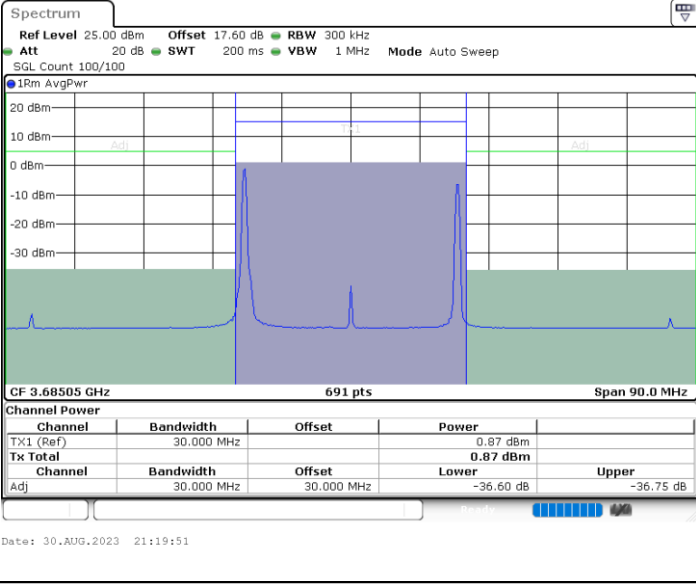

LTE Band 48C / 20MHz+10MHz

16QAM

Middle Channel / 1RB0 and 1RB49

Middle Channel / 1RB99 and 1RB0

Middle Channel / FullIRB

N/A

LTE Band 48C / 20MHz+10MHz

16QAM

Highest Channel / 1RB0 and 1RB49

Highest Channel / 1RB99 and 1RB0

Highest Channel / FullIRB

N/A

LTE Band 48C / 20MHz+15MHz

16QAM

Lowest Channel / 1RB0 and 1RB74

Lowest Channel / 1RB99 and 1RB0