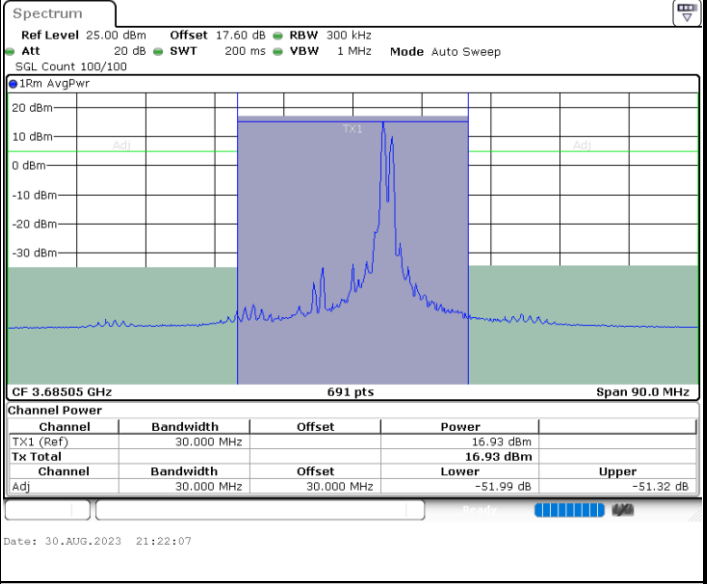

LTE Band 48C / 20MHz+10MHz

16QAM

Middle Channel / 1RB0 and 1RB49

Middle Channel / 1RB99 and 1RB0

Middle Channel / FullIRB

N/A

LTE Band 48C / 20MHz+10MHz

16QAM

Highest Channel / 1RB0 and 1RB49

Highest Channel / 1RB99 and 1RB0

Highest Channel / FullIRB

N/A

LTE Band 48C / 20MHz+15MHz

16QAM

Lowest Channel / 1RB0 and 1RB74

Lowest Channel / 1RB99 and 1RB0