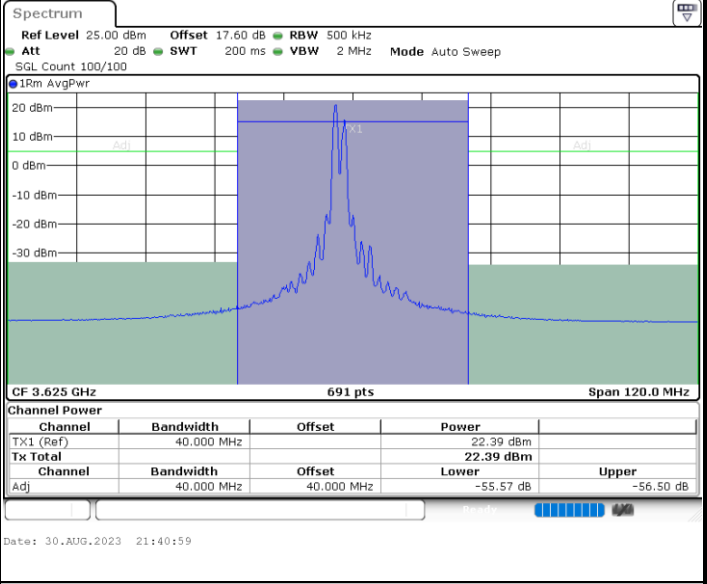

LTE Band 48C / 15MHz+20MHz

16QAM

Lowest Channel / 1RB0 and 1RB99

Lowest Channel / 1RB74 and 1RB0

Lowest Channel / FullIRB

N/A

LTE Band 48C / 15MHz+20MHz

16QAM

Middle Channel / 1RB0 and 1RB99

Middle Channel / 1RB74 and 1RB0

Middle Channel / FullIRB

N/A

LTE Band 48C / 15MHz+20MHz

16QAM

Highest Channel / 1RB0 and 1RB99

Highest Channel / 1RB74 and 1RB0