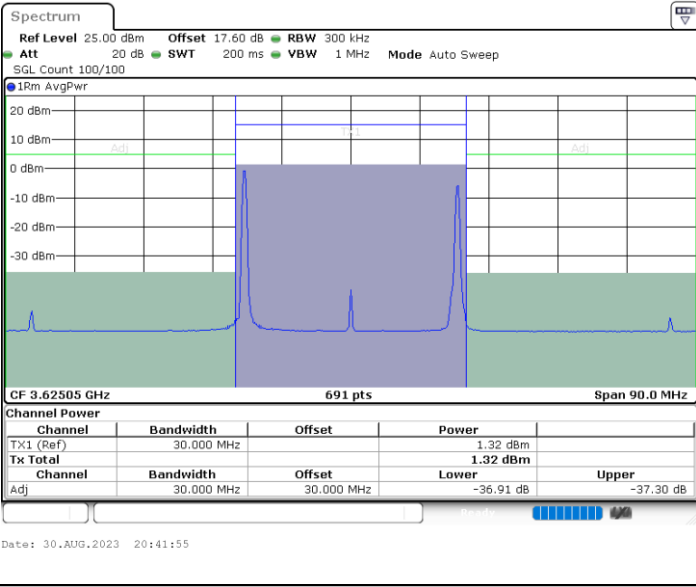

Lowest Channel / FullIRB

N/A

Date: 30.AUG.2023 20:30:21

LTE Band 48C / 10MHz+20MHz

64QAM

Middle Channel / 1RB0 and 1RB99

Middle Channel / 1RB49 and 1RB0

Middle Channel / FullRB

N/A

LTE Band 48C / 10MHz+20MHz

64QAM

Highest Channel / 1RB0 and 1RB99

Highest Channel / 1RB49 and 1RB0

Highest Channel / FullIRB

N/A

LTE Band 48C / 15MHz+20MHz