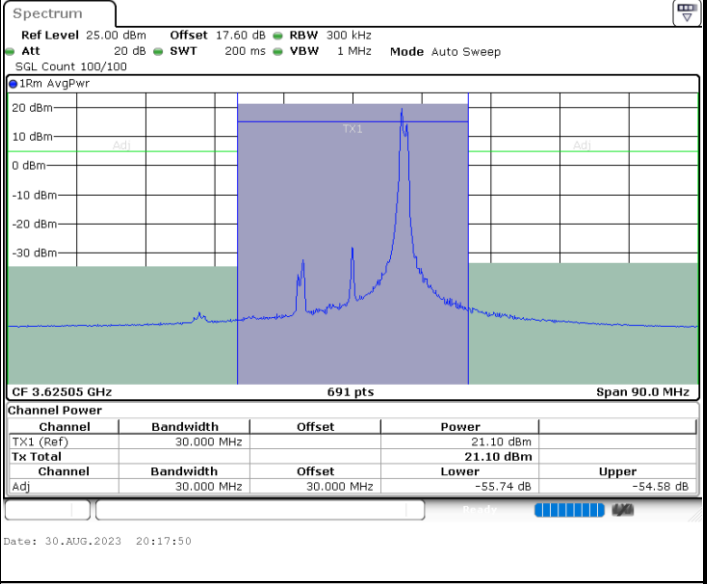

Middle Channel / 1RB74 and 1RB0

Middle Channel / FullRB

N/A

LTE Band 48C / 15MHz+20MHz

64QAM

Highest Channel / 1RB0 and 1RB99

Highest Channel / 1RB74 and 1RB0

Highest Channel / FullIRB

N/A

LTE Band 48C / 20MHz+5MHz

64QAM

Lowest Channel / 1RB0 and 1RB24

Lowest Channel / 1RB99 and 1RB0

Lowest Channel / FullIRB

N/A

LTE Band 48C / 20MHz+5MHz

64QAM

Middle Channel / 1RB0 and 1RB24

Middle Channel / 1RB99 and 1RB0

Middle Channel / FullIRB

N/A

LTE Band 48C / 20MHz+5MHz

64QAM

Highest Channel / 1RB0 and 1RB24

Highest Channel / 1RB99 and 1RB0

Date: 30.AUG.2023 20:24:46

Date: 30.AUG.2023 20:25:32

Highest Channel / FullIRB

N/A

Date: 30.AUG.2023 20:19:25

LTE Band 48C / 20MHz+10MHz

64QAM