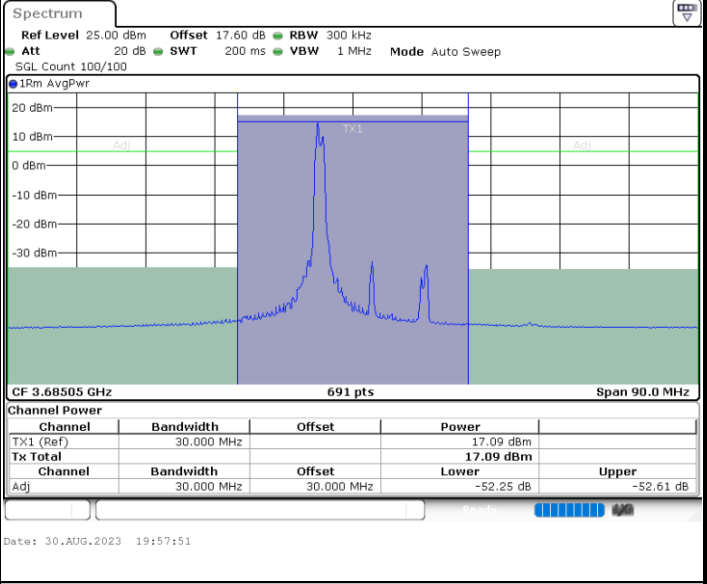

LTE Band 48C / 5MHz+20MHz

64QAM

Lowest Channel / 1RB0 and 1RB99

Lowest Channel / 1RB24 and 1RB0

Lowest Channel / FullIRB

N/A

LTE Band 48C / 5MHz+20MHz

64QAM

Middle Channel / 1RB0 and 1RB99

Middle Channel / 1RB24 and 1RB0

Middle Channel / FullIRB

N/A

LTE Band 48C / 5MHz+20MHz

64QAM

Highest Channel / 1RB0 and 1RB99

Highest Channel / 1RB24 and 1RB0

Highest Channel / FullIRB

N/A

LTE Band 48C / 10MHz+20MHz

64QAM

Lowest Channel / 1RB0 and 1RB99

Lowest Channel / 1RB49 and 1RB0

Date: 30.AUG.2023 20:32:38

Date: 30.AUG.2023 20:36:29