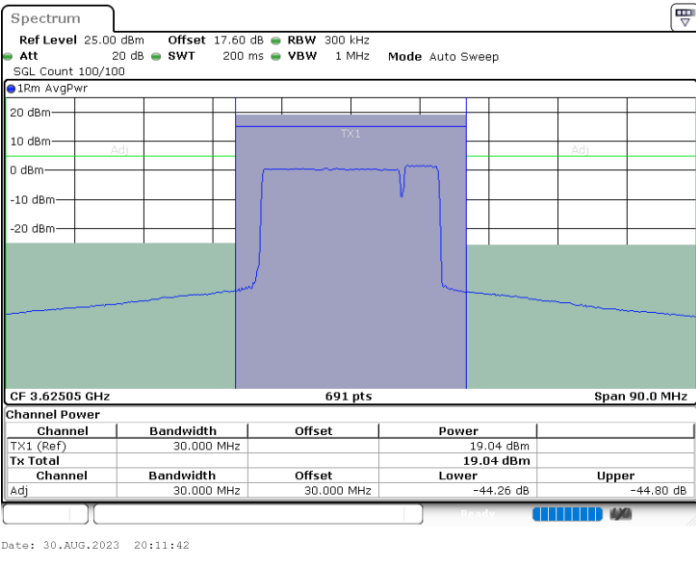

N/A

LTE Band 48C / 20MHz+5MHz

64QAM

Lowest Channel / 1RB0 and 1RB24

Lowest Channel / 1RB99 and 1RB0

Lowest Channel / FullIRB

N/A

LTE Band 48C / 20MHz+5MHz

64QAM

Middle Channel / 1RB0 and 1RB24

Middle Channel / 1RB99 and 1RB0

Middle Channel / FullIRB

N/A

LTE Band 48C / 20MHz+5MHz

64QAM

Highest Channel / 1RB0 and 1RB24

Highest Channel / 1RB99 and 1RB0

Date: 30.AUG.2023 20:24:46

Date: 30.AUG.2023 20:25:32

Highest Channel / FullIRB

N/A

Date: 30.AUG.2023 20:19:25

LTE Band 48C / 20MHz+10MHz

64QAM

Lowest Channel / 1RB0 and 1RB49

Lowest Channel / 1RB99 and 1RB0

Date: 30.AUG.2023 21:00:31

Date: 30.AUG.2023 21:04:22

Lowest Channel / FullIRB

N/A

Date: 30.AUG.2023 20:58:12

LTE Band 48C / 20MHz+10MHz