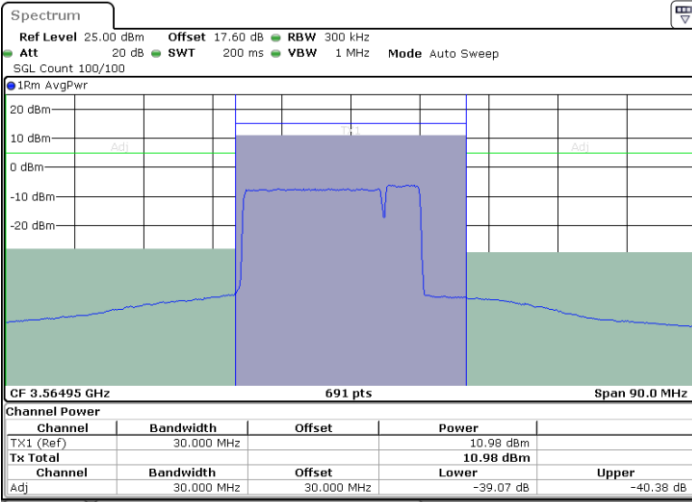

Middle Channel / 1RB0 and 1RB99

Middle Channel / 1RB74 and 1RB0

Middle Channel / FullIRB

N/A

LTE Band 48C / 15MHz+20MHz

16QAM

Highest Channel / 1RB0 and 1RB99

Highest Channel / 1RB74 and 1RB0

Highest Channel / FullIRB

N/A

LTE Band 48C / 20MHz+5MHz

16QAM

Lowest Channel / 1RB0 and 1RB24

Lowest Channel / 1RB99 and 1RB0

Date: 30.AUG.2023 20:05:31

Date: 30.AUG.2023 20:07:48

Lowest Channel / FullIRB

N/A

Date: 30.AUG.2023 20:01:43

LTE Band 48C / 20MHz+5MHz

16QAM

Middle Channel / 1RB0 and 1RB24

Middle Channel / 1RB99 and 1RB0

Middle Channel / FullIRB

N/A

LTE Band 48C / 20MHz+5MHz

16QAM

Highest Channel / 1RB0 and 1RB24

Highest Channel / 1RB99 and 1RB0

Highest Channel / FullIRB

N/A

LTE Band 48C / 20MHz+10MHz