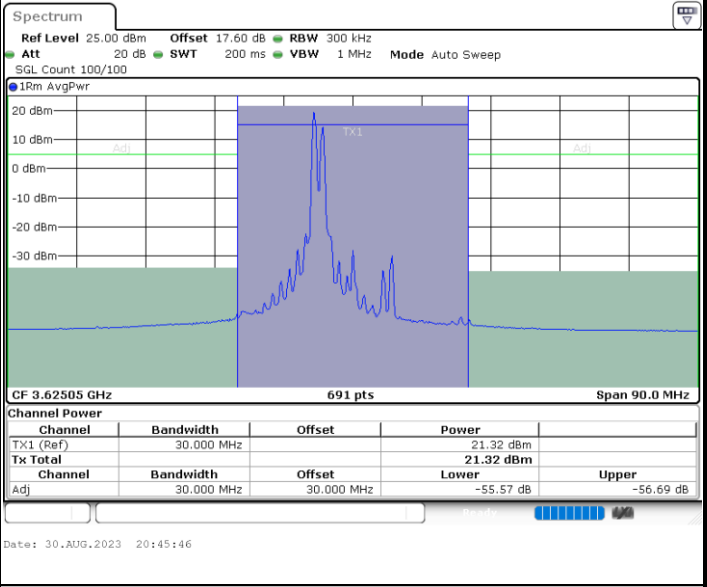

Highest Channel / FullIRB

N/A

LTE Band 48C / 10MHz+20MHz

64QAM

Lowest Channel / 1RB0 and 1RB99

Lowest Channel / 1RB49 and 1RB0

Date: 30.AUG.2023 20:32:38

Date: 30.AUG.2023 20:36:29

Lowest Channel / FullIRB

N/A

Date: 30.AUG.2023 20:30:21

LTE Band 48C / 10MHz+20MHz

64QAM

Middle Channel / 1RB0 and 1RB99

Middle Channel / 1RB49 and 1RB0

Middle Channel / FullRB

N/A

LTE Band 48C / 10MHz+20MHz

64QAM

Highest Channel / 1RB0 and 1RB99

Highest Channel / 1RB49 and 1RB0

Highest Channel / FullIRB

N/A

LTE Band 48C / 15MHz+20MHz