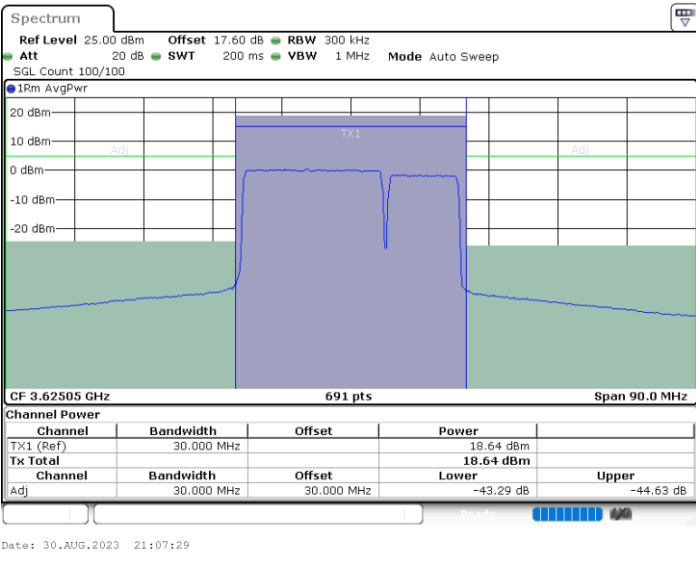

Lowest Channel / 1RB0 and 1RB49

Lowest Channel / 1RB99 and 1RB0

Date: 30.AUG.2023 21:00:31

Date: 30.AUG.2023 21:04:22

Lowest Channel / FullIRB

N/A

Date: 30.AUG.2023 20:58:12

LTE Band 48C / 20MHz+10MHz

64QAM

Middle Channel / 1RB0 and 1RB49

Middle Channel / 1RB99 and 1RB0

Middle Channel / FullIRB

N/A

LTE Band 48C / 20MHz+10MHz

64QAM

Highest Channel / 1RB0 and 1RB49

Highest Channel / 1RB99 and 1RB0

Highest Channel / FullIRB

N/A

LTE Band 48C / 20MHz+15MHz

64QAM

Lowest Channel / 1RB0 and 1RB74

Lowest Channel / 1RB99 and 1RB0

Date: 30.AUG.2023 22:31:36