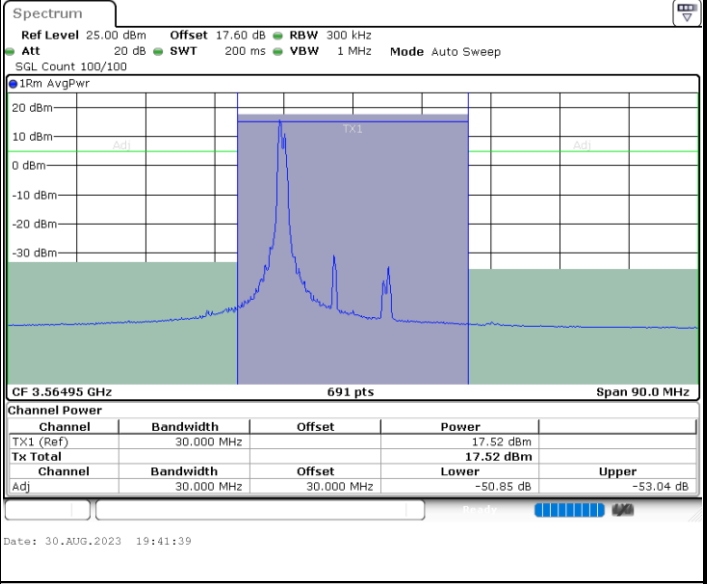

N/A

LTE Band 48C / 20MHz+20MHz

64QAM

MiddleChannel / 1RB0 and 1RB99

Middle Channel / 1RB99 and 1RB0

Date: 30.AUG.2023 22:05:57

Date: 30.AUG.2023 22:09:49

Middle Channel / FullIRB

N/A

Date: 30.AUG.2023 22:03:38

LTE Band 48C / 20MHz+20MHz

64QAM

Highest Channel / 1RB0 and 1RB99

Highest Channel / 1RB99 and 1RB0

Highest Channel / FullIRB

N/A

LTE Band 48C / 5MHz+20MHz

256QAM

Lowest Channel / 1RB0 and 1RB99

Lowest Channel / 1RB24 and 1RB0

Lowest Channel / FullIRB

N/A

LTE Band 48C / 5MHz+20MHz

256QAM

Highest Channel / 1RB0 and 1RB99

Highest Channel / 1RB24 and 1RB0

Date: 30.AUG.2023 19:54:48

Date: 30.AUG.2023 20:00:07

Highest Channel / FullIRB

N/A

Date: 30.AUG.2023 19:54:02

LTE Band 48C / 10MHz+20MHz