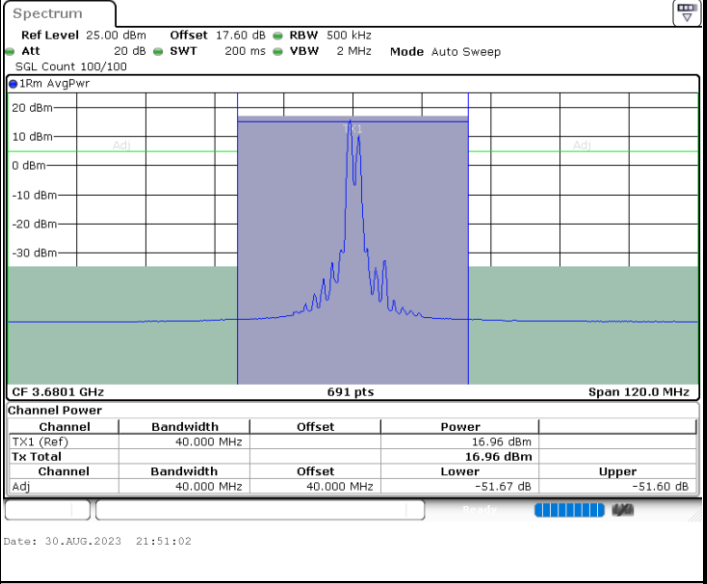

64QAM

Lowest Channel / 1RB0 and 1RB99

Lowest Channel / 1RB74 and 1RB0

Lowest Channel / FullIRB

N/A

LTE Band 48C / 15MHz+20MHz

64QAM

Middle Channel / 1RB0 and 1RB99

Middle Channel / 1RB74 and 1RB0

Middle Channel / FullRB

N/A

LTE Band 48C / 15MHz+20MHz

64QAM

Highest Channel / 1RB0 and 1RB99

Highest Channel / 1RB74 and 1RB0

Highest Channel / FullIRB

N/A

LTE Band 48C / 20MHz+5MHz

64QAM

Lowest Channel / 1RB0 and 1RB24

Lowest Channel / 1RB99 and 1RB0

Lowest Channel / FullIRB

N/A

LTE Band 48C / 20MHz+5MHz