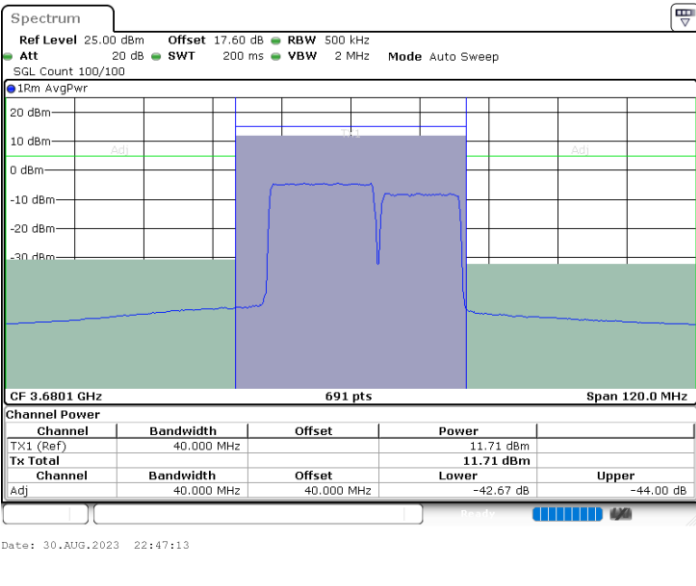

Lowest Channel / FullIRB

N/A

LTE Band 48C / 20MHz+15MHz

16QAM

Middle Channel / 1RB0 and 1RB74

Middle Channel / 1RB99 and 1RB0

Middle Channel / FullIRB

N/A

LTE Band 48C / 20MHz+15MHz

16QAM

Highest Channel / 1RB0 and 1RB74

Highest Channel / 1RB99 and 1RB0

Highest Channel / FullIRB

N/A

LTE Band 48C / 20MHz+20MHz

16QAM

Lowest Channel / 1RB0 and 1RB99

Lowest Channel / 1RB99 and 1RB0

Lowest Channel / FullIRB

N/A

LTE Band 48C / 20MHz+20MHz

16QAM

MiddleChannel / 1RB0 and 1RB99

Middle Channel / 1RB99 and 1RB0

Middle Channel / FullIRB

N/A

LTE Band 48C / 20MHz+20MHz

16QAM

Highest Channel / 1RB0 and 1RB99

Highest Channel / 1RB99 and 1RB0

Highest Channel / FullIRB

N/A