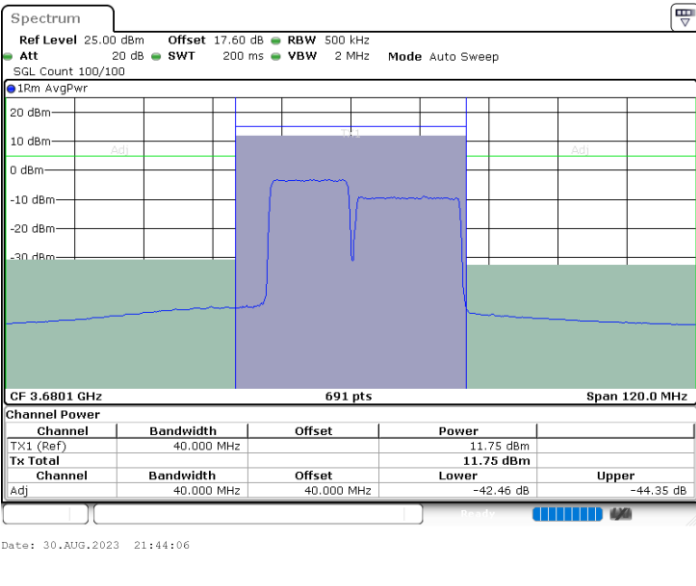

Highest Channel / FullIRB

N/A