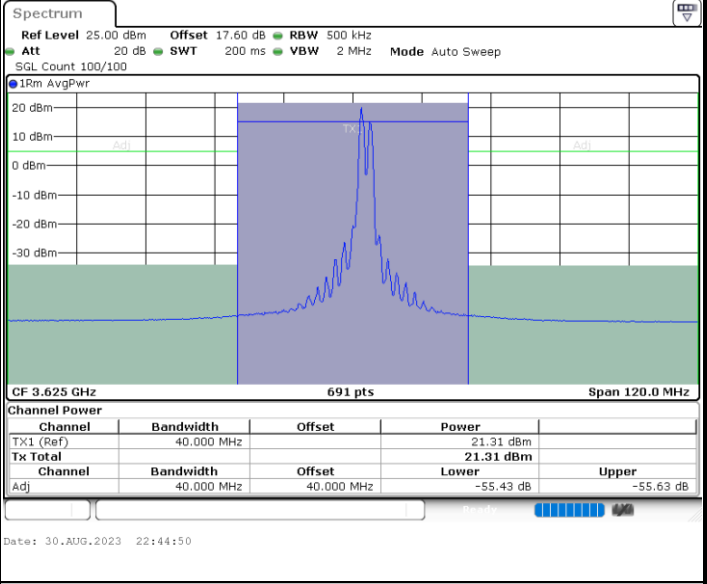

Highest Channel / 1RB99 and 1RB0

Highest Channel / FullIRB

N/A

LTE Band 48C / 20MHz+15MHz

64QAM

Lowest Channel / 1RB0 and 1RB74

Lowest Channel / 1RB99 and 1RB0

Date: 30.AUG.2023 22:31:36

Date: 30.AUG.2023 22:35:30

Lowest Channel / FullIRB

N/A

Date: 30.AUG.2023 22:29:16

LTE Band 48C / 20MHz+15MHz

64QAM

Middle Channel / 1RB0 and 1RB74

Middle Channel / 1RB99 and 1RB0

Middle Channel / FullIRB

N/A

LTE Band 48C / 20MHz+15MHz

64QAM

Highest Channel / 1RB0 and 1RB74

Highest Channel / 1RB99 and 1RB0

Date: 30.AUG.2023 22:50:19

Date: 30.AUG.2023 22:54:09

Highest Channel / FullIRB

N/A

Date: 30.AUG.2023 22:47:59

LTE Band 48C / 20MHz+20MHz

64QAM

Lowest Channel / 1RB0 and 1RB99

Lowest Channel / 1RB99 and 1RB0

Lowest Channel / FullIRB