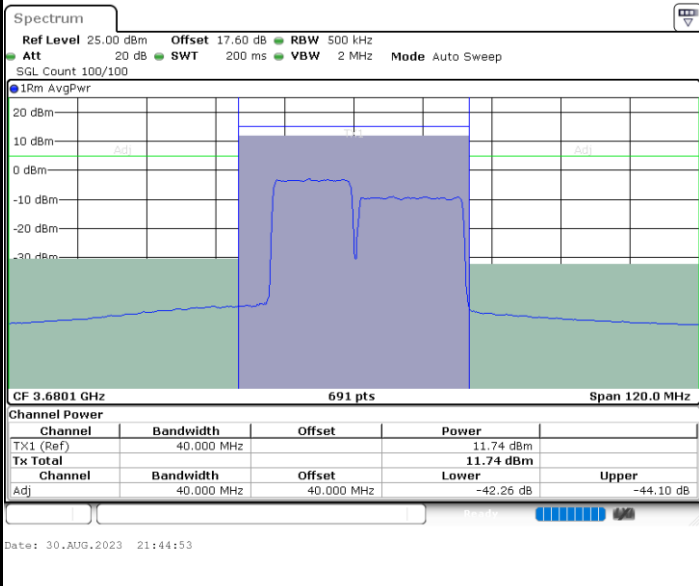

64QAM

Lowest Channel / 1RB0 and 1RB99

Lowest Channel / 1RB74 and 1RB0

Lowest Channel / FullIRB

N/A

LTE Band 48C / 15MHz+20MHz

64QAM

Middle Channel / 1RB0 and 1RB99

Middle Channel / 1RB74 and 1RB0

Middle Channel / FullRB

N/A

LTE Band 48C / 15MHz+20MHz

64QAM

Highest Channel / 1RB0 and 1RB99

Highest Channel / 1RB74 and 1RB0

Highest Channel / FullIRB

N/A

LTE Band 48C / 20MHz+5MHz

64QAM

Lowest Channel / 1RB0 and 1RB24

Lowest Channel / 1RB99 and 1RB0

Lowest Channel / FullIRB

N/A

LTE Band 48C / 20MHz+5MHz