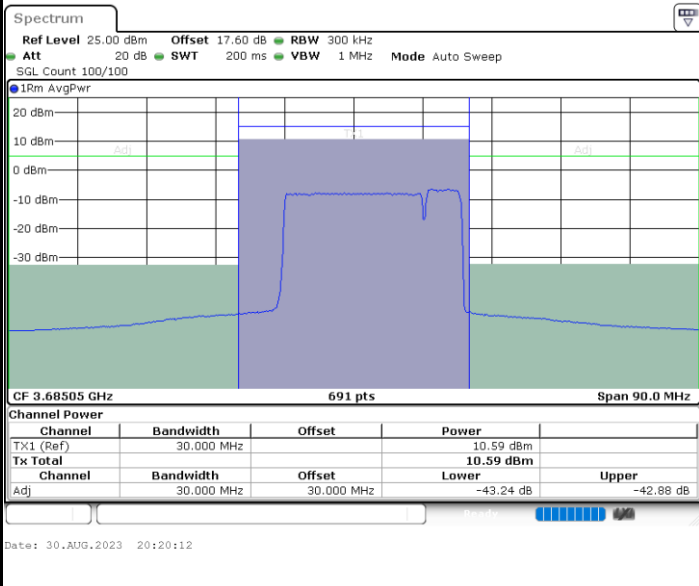

N/A

LTE Band 48C / 20MHz+5MHz

16QAM

Highest Channel / 1RB0 and 1RB24

Highest Channel / 1RB99 and 1RB0

Highest Channel / FullIRB

N/A

LTE Band 48C / 20MHz+10MHz