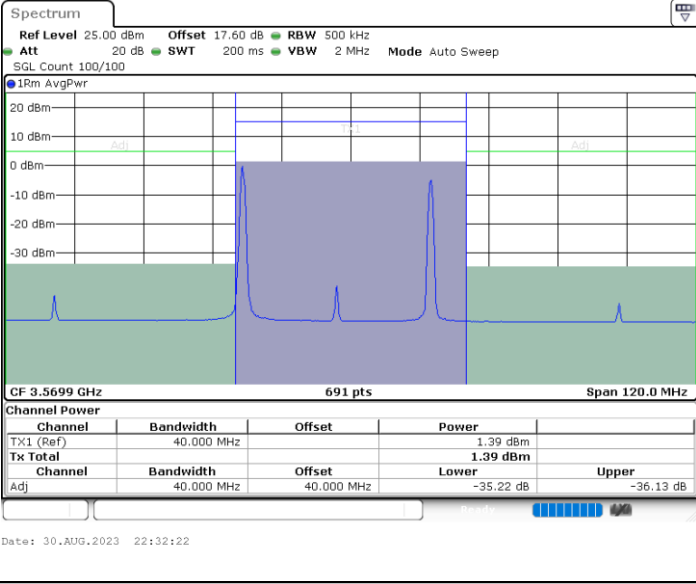

LTE Band 48C / 20MHz+10MHz

16QAM

Middle Channel / 1RB0 and 1RB49

Middle Channel / 1RB99 and 1RB0

Middle Channel / FullIRB

N/A

LTE Band 48C / 20MHz+10MHz

16QAM

Highest Channel / 1RB0 and 1RB49

Highest Channel / 1RB99 and 1RB0

Highest Channel / FullIRB

N/A

LTE Band 48C / 20MHz+15MHz

16QAM

Lowest Channel / 1RB0 and 1RB74

Lowest Channel / 1RB99 and 1RB0

Lowest Channel / FullIRB

N/A

LTE Band 48C / 20MHz+15MHz

16QAM

Middle Channel / 1RB0 and 1RB74

Middle Channel / 1RB99 and 1RB0

Middle Channel / FullIRB

N/A

LTE Band 48C / 20MHz+15MHz

16QAM

Highest Channel / 1RB0 and 1RB74

Highest Channel / 1RB99 and 1RB0

Highest Channel / FullIRB

N/A

LTE Band 48C / 20MHz+20MHz

16QAM