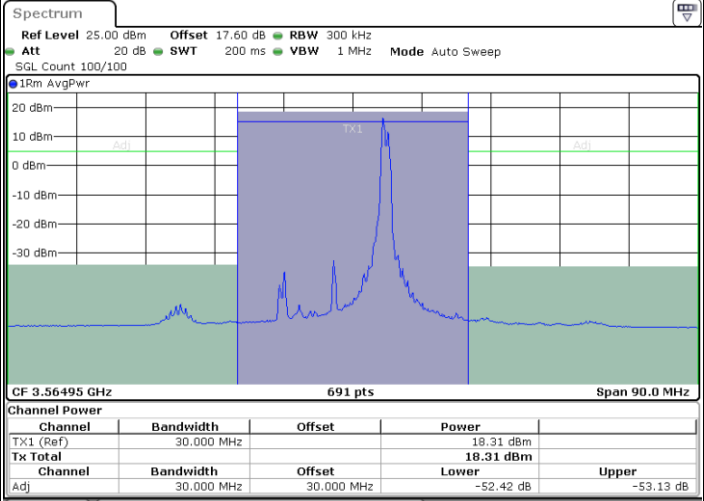

Middle Channel / 1RB0 and 1RB99

Middle Channel / 1RB74 and 1RB0

Middle Channel / FullIRB

N/A

LTE Band 48C / 15MHz+20MHz

16QAM

Highest Channel / 1RB0 and 1RB99

Highest Channel / 1RB74 and 1RB0

Highest Channel / FullIRB

N/A

LTE Band 48C / 20MHz+5MHz

16QAM

Lowest Channel / 1RB0 and 1RB24

Lowest Channel / 1RB99 and 1RB0

Date: 30.AUG.2023 20:05:31

Date: 30.AUG.2023 20:07:48

N/A

LTE Band 48C / 20MHz+5MHz

16QAM

Highest Channel / 1RB0 and 1RB24

Highest Channel / 1RB99 and 1RB0

Highest Channel / FullIRB

N/A

LTE Band 48C / 20MHz+10MHz