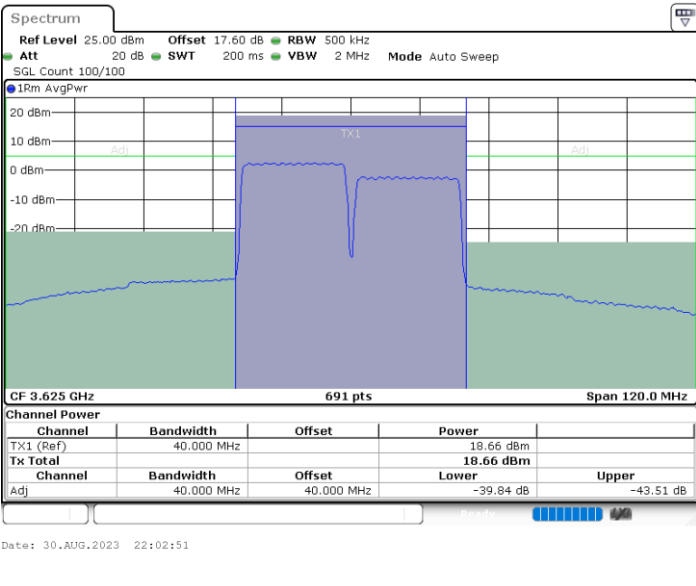

LTE Band 48C / 20MHz+15MHz

16QAM

Highest Channel / 1RB0 and 1RB74

Highest Channel / 1RB99 and 1RB0

Highest Channel / FullIRB

N/A

LTE Band 48C / 20MHz+20MHz

16QAM

Lowest Channel / 1RB0 and 1RB99

Lowest Channel / 1RB99 and 1RB0

Lowest Channel / FullIRB

N/A

LTE Band 48C / 20MHz+20MHz

16QAM

MiddleChannel / 1RB0 and 1RB99

Middle Channel / 1RB99 and 1RB0

Middle Channel / FullIRB

N/A

LTE Band 48C / 20MHz+20MHz

16QAM

Highest Channel / 1RB0 and 1RB99

Highest Channel / 1RB99 and 1RB0

Highest Channel / FullIRB

N/A

LTE Band 48C / 5MHz+20MHz

64QAM

Lowest Channel / 1RB0 and 1RB99

Lowest Channel / 1RB24 and 1RB0

Lowest Channel / FullIRB

N/A

LTE Band 48C / 5MHz+20MHz

64QAM