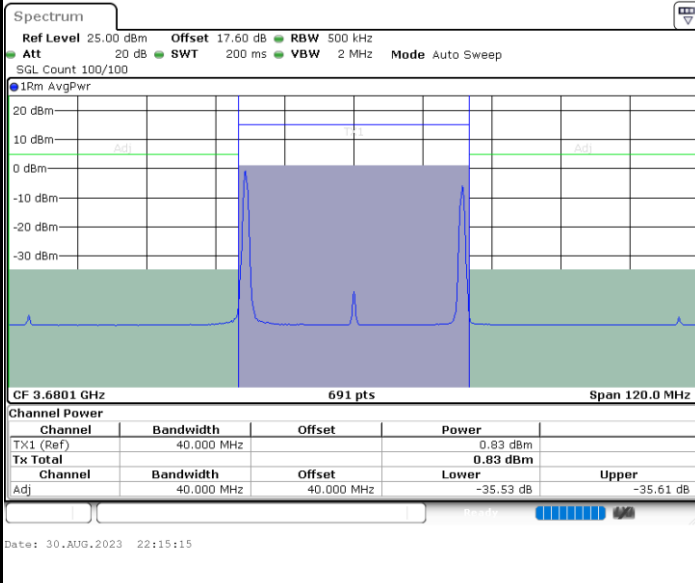

N/A

LTE Band 48C / 20MHz+20MHz

64QAM

MiddleChannel / 1RB0 and 1RB99

Middle Channel / 1RB99 and 1RB0

Date: 30.AUG.2023 22:05:57

Date: 30.AUG.2023 22:09:49

Middle Channel / FullIRB

N/A

Date: 30.AUG.2023 22:03:38

LTE Band 48C / 20MHz+20MHz

64QAM

Highest Channel / 1RB0 and 1RB99

Highest Channel / 1RB99 and 1RB0

Highest Channel / FullIRB

N/A

LTE Band 48C / 5MHz+20MHz

256QAM

Lowest Channel / 1RB0 and 1RB99

Lowest Channel / 1RB24 and 1RB0

Lowest Channel / FullIRB

N/A

LTE Band 48C / 5MHz+20MHz

256QAM

Highest Channel / 1RB0 and 1RB99

Highest Channel / 1RB24 and 1RB0

Date: 30.AUG.2023 19:54:48

Date: 30.AUG.2023 20:00:07

Highest Channel / FullIRB

N/A

Date: 30.AUG.2023 19:54:02

LTE Band 48C / 10MHz+20MHz