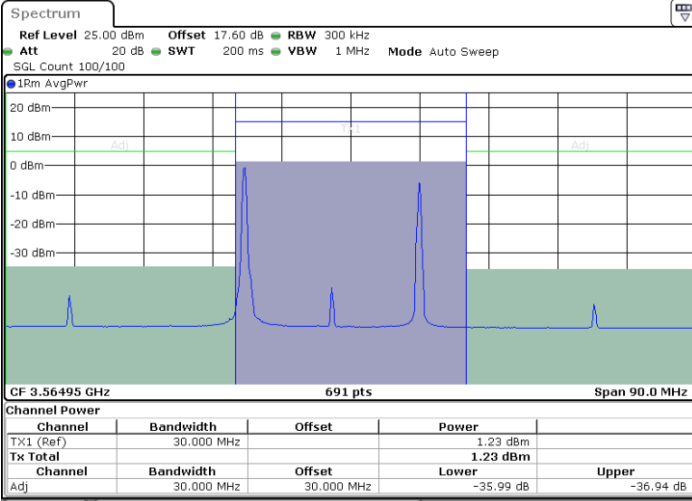

Middle Channel / 1RB0 and 1RB99

Middle Channel / 1RB74 and 1RB0

Middle Channel / FullIRB

N/A

LTE Band 48C / 15MHz+20MHz

16QAM

Highest Channel / 1RB0 and 1RB99

Highest Channel / 1RB74 and 1RB0

Highest Channel / FullIRB

N/A

LTE Band 48C / 20MHz+5MHz

16QAM

Lowest Channel / 1RB0 and 1RB24

Lowest Channel / 1RB99 and 1RB0

Date: 30.AUG.2023 20:05:31

Date: 30.AUG.2023 20:07:48

N/A

LTE Band 48C / 20MHz+5MHz

16QAM

Highest Channel / 1RB0 and 1RB24

Highest Channel / 1RB99 and 1RB0

Highest Channel / FullIRB

N/A

LTE Band 48C / 20MHz+10MHz