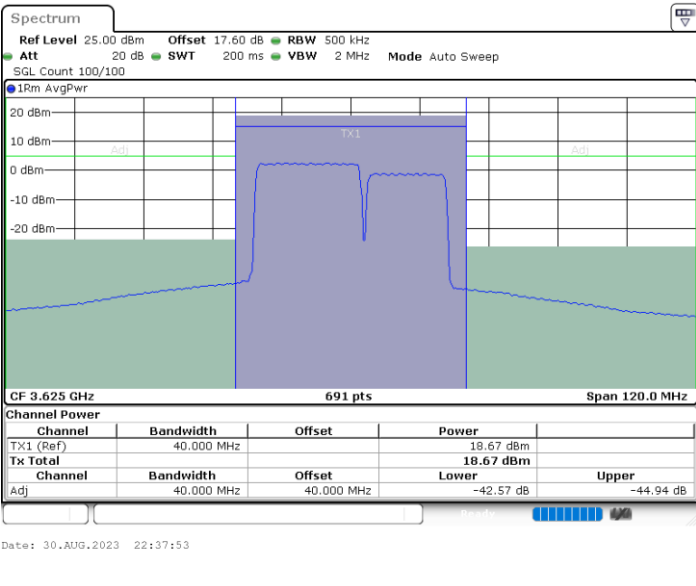

Highest Channel / 1RB0 and 1RB49

Highest Channel / 1RB99 and 1RB0

Highest Channel / FullIRB

N/A

LTE Band 48C / 20MHz+15MHz

16QAM

Lowest Channel / 1RB0 and 1RB74

Lowest Channel / 1RB99 and 1RB0

Lowest Channel / FullIRB

N/A

LTE Band 48C / 20MHz+15MHz

16QAM

Middle Channel / 1RB0 and 1RB74

Middle Channel / 1RB99 and 1RB0

Middle Channel / FullIRB

N/A

LTE Band 48C / 20MHz+15MHz

16QAM

Highest Channel / 1RB0 and 1RB74

Highest Channel / 1RB99 and 1RB0

Highest Channel / FullIRB

N/A

LTE Band 48C / 20MHz+20MHz

16QAM