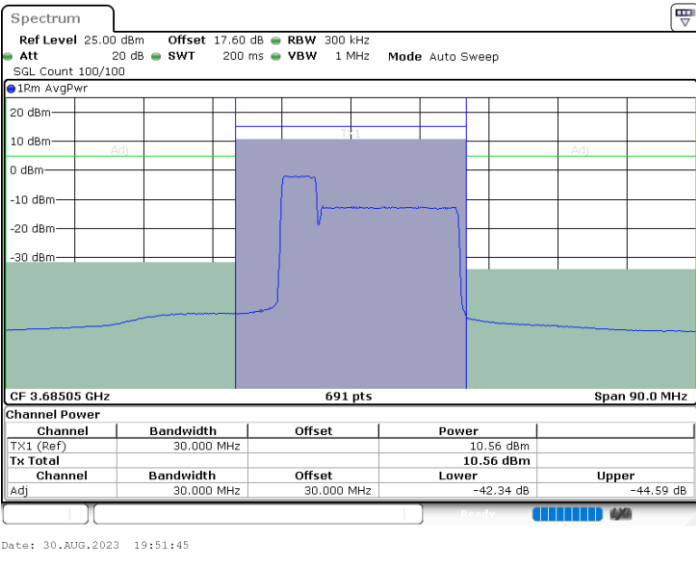

LTE Band 48C / 5MHz+20MHz

64QAM

Lowest Channel / 1RB0 and 1RB99

Lowest Channel / 1RB24 and 1RB0

Lowest Channel / FullIRB

N/A

LTE Band 48C / 5MHz+20MHz

64QAM

Middle Channel / 1RB0 and 1RB99

Middle Channel / 1RB24 and 1RB0

Middle Channel / FullIRB

N/A

LTE Band 48C / 5MHz+20MHz

64QAM

Highest Channel / 1RB0 and 1RB99

Highest Channel / 1RB24 and 1RB0

Highest Channel / FullIRB

N/A

LTE Band 48C / 10MHz+20MHz

64QAM

Lowest Channel / 1RB0 and 1RB99

Lowest Channel / 1RB49 and 1RB0

Date: 30.AUG.2023 20:32:38

Date: 30.AUG.2023 20:36:29