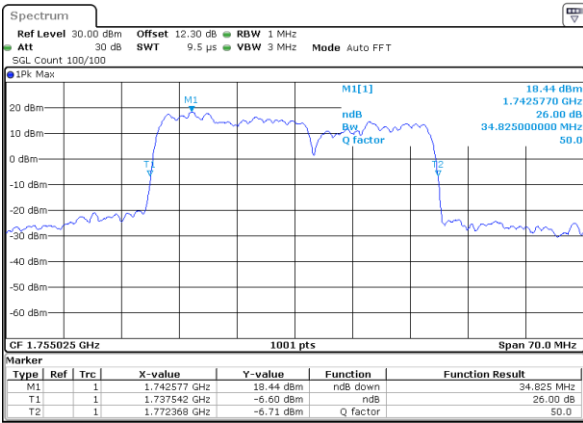

Middle Channel / 20MHz+5MHz

Date: 25.AUG.2023 21:17:31

Middle Channel / 20MHz+10MHz

Date: 24.AUG.2023 20:58:32

Middle Channel / 20MHz+15MHz

Date: 24.AUG.2023 22:55:01

Middle Channel / 20MHz+20MHz

Date: 25.AUG.2023 22:17:33

LTE Band 66C

64QAM

Middle Channel / 5MHz+20MHz

Date: 25_AUG.2023 21:45:07

Middle Channel / 10MHz+15MHz

Date: 24_AUG.2023 12:13:24

Middle Channel / 10MHz+20MHz

Date: 24_AUG.2023 20:22:36