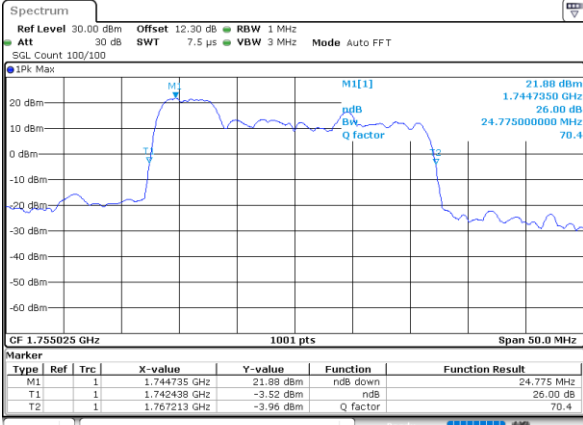

LTE Band 66C

QPSK

Middle Channel / 5MHz+20MHz

Date: 25_AUG.2023 21:45:59