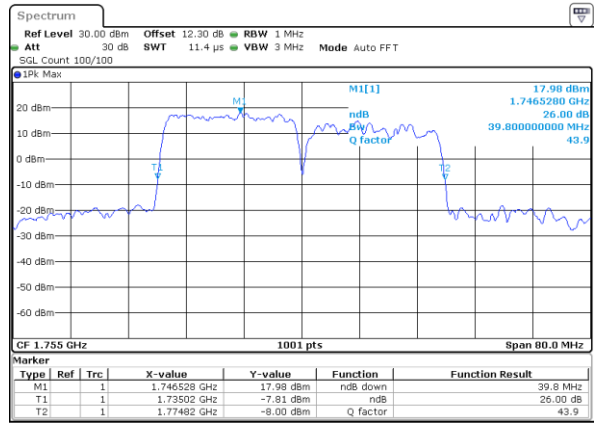

Middle Channel / 15MHz+10MHz

Date: 24_AUG.2023 19:52:39

Middle Channel / 15MHz+15MHz

Date: 24_AUG.2023 21:54:44

Middle Channel / 15MHz+20MHz

Date: 24_AUG.2023 22:12:30

LTE Band 66C

QPSK

Middle Channel / 20MHz+5MHz

Date: 25.AUG.2023 21:17:57

Middle Channel / 20MHz+10MHz

Date: 24.AUG.2023 20:58:59

Middle Channel / 20MHz+15MHz

Date: 24.AUG.2023 22:55:28

Middle Channel / 20MHz+20MHz

Date: 25.AUG.2023 22:18:00

LTE Band 66C

16QAM

Middle Channel / 5MHz+20MHz

Date: 25_AUG.2023 21:45:33

Middle Channel / 10MHz+15MHz

Date: 24_AUG.2023 12:13:51

Middle Channel / 10MHz+20MHz

Date: 24_AUG.2023 20:23:03