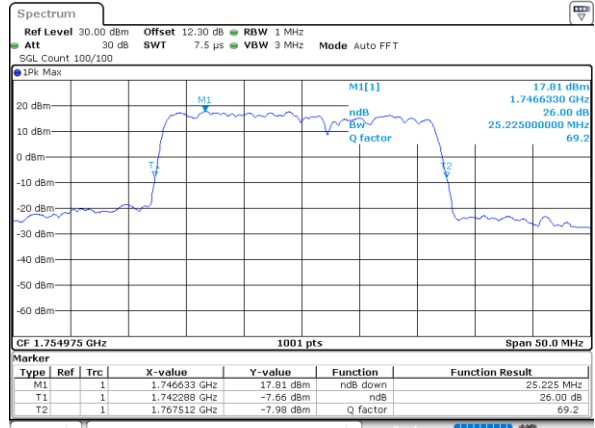

LTE Band 66C

16QAM

Middle Channel / 5MHz+20MHz

Date: 25_AUG.2023 21:45:33

Middle Channel / 10MHz+15MHz

Date: 24_AUG.2023 12:13:51

Middle Channel / 10MHz+20MHz

Date: 24_AUG.2023 20:23:03

Middle Channel / 15MHz+10MHz

Date: 24_AUG.2023 19:52:12

Middle Channel / 15MHz+15MHz

Date: 24_AUG.2023 21:54:19

Middle Channel / 15MHz+20MHz

Date: 24_AUG.2023 22:12:03

LTE Band 66C

16QAM