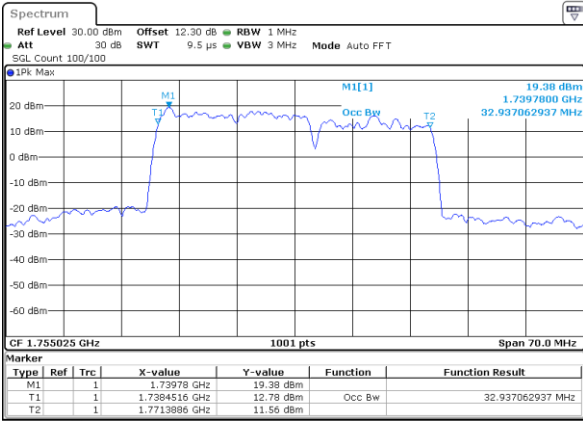

Middle Channel / 15MHz+10MHz

Date: 24_AUG.2023 19:50:28

Middle Channel / 15MHz+15MHz

Date: 24_AUG.2023 21:52:33

Middle Channel / 15MHz+20MHz

Date: 24_AUG.2023 22:24:19

LTE Band 66C

QPSK

Middle Channel / 20MHz+5MHz

Date: 25.AUG.2023 00:05:13

Middle Channel / 20MHz+10MHz

Date: 24.AUG.2023 20:56:47

Middle Channel / 20MHz+15MHz

Date: 24.AUG.2023 22:53:17

Middle Channel / 20MHz+20MHz

Date: 25.AUG.2023 22:15:49

LTE Band 66C

16QAM

Middle Channel / 5MHz+20MHz

Date: 25_AUG.2023 21:44:15

Middle Channel / 10MHz+15MHz

Date: 24_AUG.2023 12:12:33

Middle Channel / 10MHz+20MHz

Date: 24_AUG.2023 20:21:44