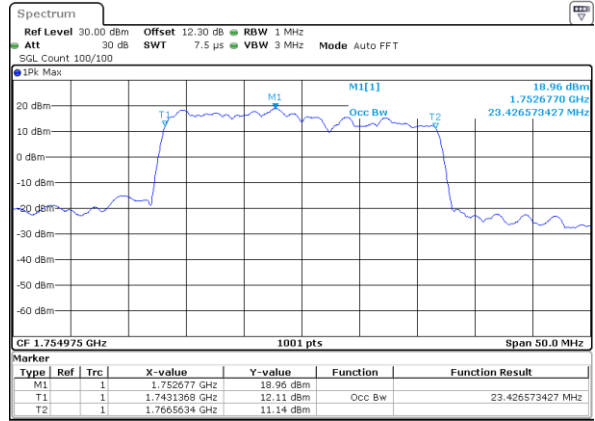

Middle Channel / 20MHz+5MHz

Date: 25.AUG.2023 00:05:58

Middle Channel / 20MHz+10MHz

Date: 24.AUG.2023 20:57:14

Middle Channel / 20MHz+15MHz

Date: 24.AUG.2023 22:53:43

Middle Channel / 20MHz+20MHz

Date: 25.AUG.2023 22:16:15

LTE Band 66C

64QAM

Middle Channel / 5MHz+20MHz

Date: 25_AUG.2023 21:44:41

Middle Channel / 10MHz+15MHz

Date: 24_AUG.2023 12:12:59

Middle Channel / 10MHz+20MHz

Date: 24_AUG.2023 20:22:11

Middle Channel / 15MHz+10MHz

Date: 24_AUG.2023 19:51:21

Middle Channel / 15MHz+15MHz

Date: 24_AUG.2023 21:53:26

Middle Channel / 15MHz+20MHz

Date: 24_AUG.2023 22:25:12

LTE Band 66C

64QAM