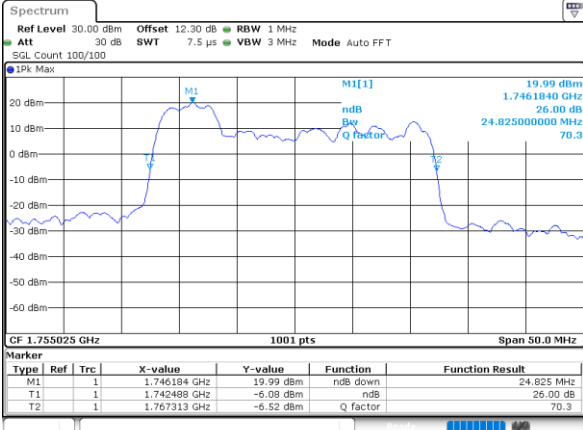

Middle Channel / 20MHz+5MHz

Date: 25.AUG.2023 21:17:05

Middle Channel / 20MHz+10MHz

Date: 24.AUG.2023 20:58:06

Middle Channel / 20MHz+15MHz

Date: 24.AUG.2023 22:54:35

Middle Channel / 20MHz+20MHz

Date: 25.AUG.2023 22:17:07

LTE Band 66C

256QAM

Middle Channel / 5MHz+20MHz

Date: 26_AUG.2023 00:31:24

Middle Channel / 10MHz+15MHz

Date: 25_AUG.2023 22:13:14

Middle Channel / 10MHz+20MHz

Date: 25_AUG.2023 22:54:22