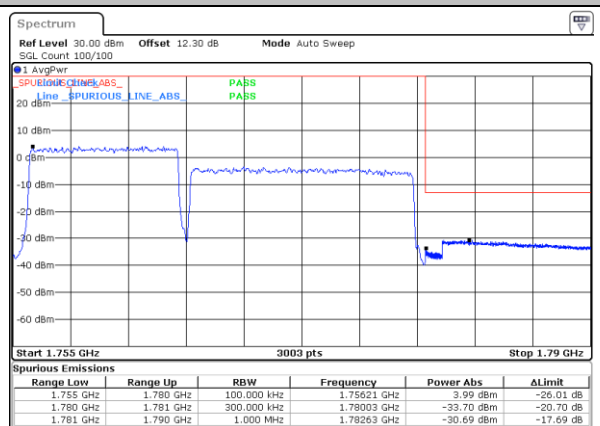

Highest Band Edge / Full RB

Date: 24.AUG.2023 13:39:15