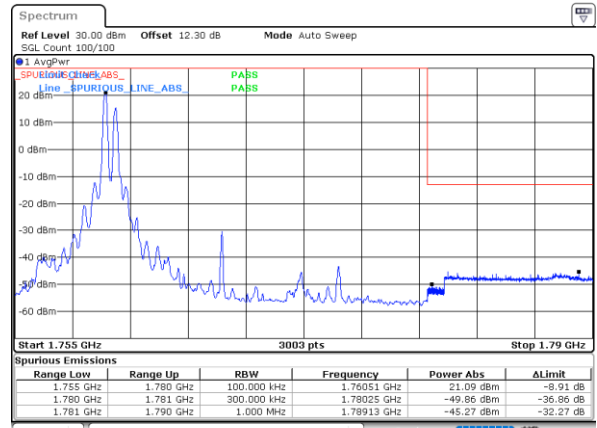

Middle Channel / 20MHz+5MHz

Date: 26.AUG.2023 00:23:13

Middle Channel / 20MHz+10MHz

Date: 25.AUG.2023 23:03:26

Middle Channel / 20MHz+15MHz

Date: 26.AUG.2023 00:16:47

Middle Channel / 20MHz+20MHz

Date: 26.AUG.2023 00:19:54

Conducted Band Edge

LTE Band 66C / 5MHz+20MHz

QPSK

Lowest Band Edge / 1RB0 and 1RB99

Highest Band Edge / 1RB0 and 1RB99

Date: 25.AUG.2023 21:37:57

Date: 25.AUG.2023 21:56:55

Lowest Band Edge / 1RB24 and 1RB0

Highest Band Edge / 1RB24 and 1RB0

Date: 25.AUG.2023 21:38:54

Date: 25.AUG.2023 22:01:39

Lowest Band Edge / Full RB

Highest Band Edge / Full RB

Date: 25.AUG.2023 21:33:13

Date: 25.AUG.2023 21:55:58

LTE Band 66C / 10MHz+15MHz