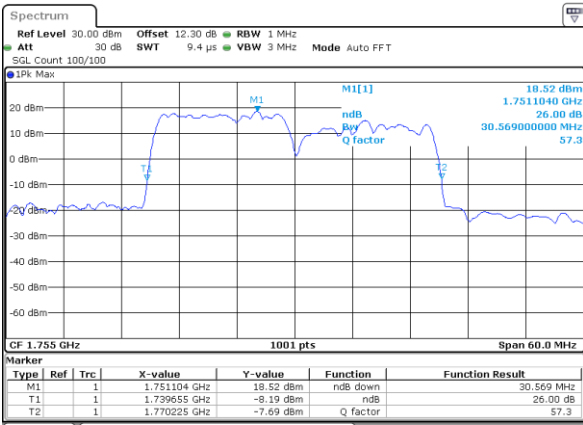

LTE Band 66C

64QAM

Middle Channel / 5MHz+20MHz

Date: 25_AUG.2023 21:45:07

Middle Channel / 10MHz+15MHz

Date: 24_AUG.2023 12:13:24

Middle Channel / 10MHz+20MHz

Date: 24_AUG.2023 20:22:36

Middle Channel / 15MHz+10MHz

Date: 24_AUG.2023 19:51:46

Middle Channel / 15MHz+15MHz

Date: 24_AUG.2023 21:53:52

Middle Channel / 15MHz+20MHz

Date: 24_AUG.2023 22:25:37

LTE Band 66C

64QAM