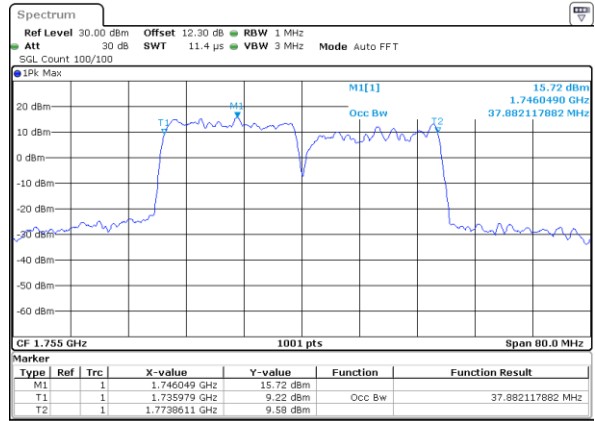

Middle Channel / 15MHz+10MHz

Date: 25_AUG.2023 22:47:02

Middle Channel / 15MHz+15MHz

Date: 25_AUG.2023 23:10:47

Middle Channel / 15MHz+20MHz

Date: 25_AUG.2023 23:21:53

LTE Band 66C

256QAM

Middle Channel / 20MHz+5MHz

Date: 26.AUG.2023 00:23:13

Middle Channel / 20MHz+10MHz

Date: 25.AUG.2023 23:03:26

Middle Channel / 20MHz+15MHz

Date: 26.AUG.2023 00:16:47

Middle Channel / 20MHz+20MHz

Date: 26.AUG.2023 00:19:54

Conducted Band Edge

LTE Band 66C / 5MHz+20MHz

QPSK

Lowest Band Edge / 1RB0 and 1RB99

Highest Band Edge / 1RB0 and 1RB99

Date: 25.AUG.2023 21:37:57

Date: 25.AUG.2023 21:56:55

Lowest Band Edge / 1RB24 and 1RB0

Highest Band Edge / 1RB24 and 1RB0

Date: 25.AUG.2023 21:38:54

Date: 25.AUG.2023 22:01:39

Lowest Band Edge / Full RB

Highest Band Edge / Full RB

Date: 25.AUG.2023 21:33:13

Date: 25.AUG.2023 21:55:58

LTE Band 66C / 10MHz+15MHz