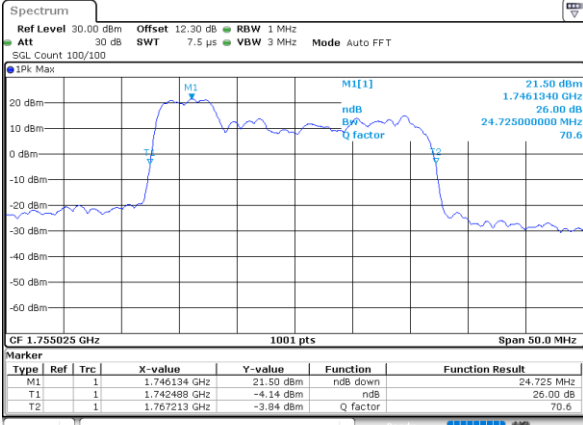

Middle Channel / 15MHz+10MHz

Date: 24_AUG.2023 19:52:39

Middle Channel / 15MHz+15MHz

Date: 24_AUG.2023 21:54:44

Middle Channel / 15MHz+20MHz

Date: 24_AUG.2023 22:12:30

LTE Band 66C

QPSK

Middle Channel / 20MHz+5MHz

Date: 25.AUG.2023 21:17:57

Middle Channel / 20MHz+10MHz

Date: 24.AUG.2023 20:58:59

Middle Channel / 20MHz+15MHz

Date: 24.AUG.2023 22:55:28

Middle Channel / 20MHz+20MHz

Date: 25.AUG.2023 22:18:00

LTE Band 66C

16QAM

Middle Channel / 5MHz+20MHz

Date: 25_AUG.2023 21:45:33

Middle Channel / 10MHz+15MHz

Date: 24_AUG.2023 12:13:51

Middle Channel / 10MHz+20MHz

Date: 24_AUG.2023 20:23:03