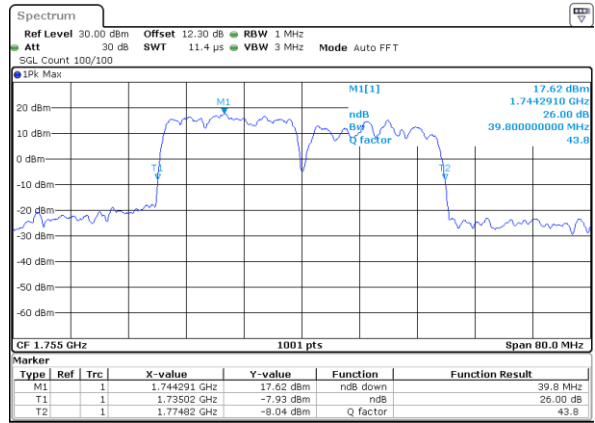

Middle Channel / 15MHz+10MHz

Date: 24_AUG.2023 19:52:12

Middle Channel / 15MHz+15MHz

Date: 24_AUG.2023 21:54:19

Middle Channel / 15MHz+20MHz

Date: 24_AUG.2023 22:12:03

LTE Band 66C

16QAM

Middle Channel / 20MHz+5MHz

Date: 25.AUG.2023 21:17:31

Middle Channel / 20MHz+10MHz

Date: 24.AUG.2023 20:58:32

Middle Channel / 20MHz+15MHz

Date: 24.AUG.2023 22:55:01

Middle Channel / 20MHz+20MHz

Date: 25.AUG.2023 22:17:33

LTE Band 66C

64QAM

Middle Channel / 5MHz+20MHz

Date: 25_AUG.2023 21:45:07

Middle Channel / 10MHz+15MHz

Date: 24_AUG.2023 12:13:24

Middle Channel / 10MHz+20MHz

Date: 24_AUG.2023 20:22:36