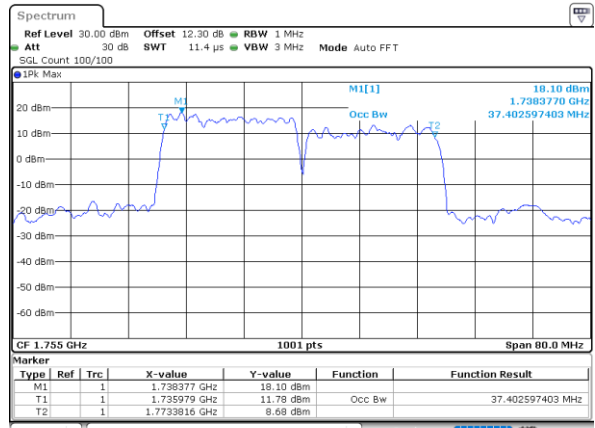

Middle Channel / 15MHz+10MHz

Date: 24_AUG.2023 19:51:21

Middle Channel / 15MHz+15MHz

Date: 24_AUG.2023 21:53:26

Middle Channel / 15MHz+20MHz

Date: 24_AUG.2023 22:25:12

LTE Band 66C

64QAM

Middle Channel / 20MHz+5MHz

Date: 25.AUG.2023 21:16:39

Middle Channel / 20MHz+10MHz

Date: 24.AUG.2023 20:57:40

Middle Channel / 20MHz+15MHz

Date: 24.AUG.2023 22:54:09

Middle Channel / 20MHz+20MHz

Date: 25.AUG.2023 22:16:42

LTE Band 66C

256QAM

Middle Channel / 5MHz+20MHz

Date: 26_AUG.2023 00:30:59

Middle Channel / 10MHz+15MHz

Date: 25_AUG.2023 22:35:49

Middle Channel / 10MHz+20MHz

Date: 25_AUG.2023 22:53:57