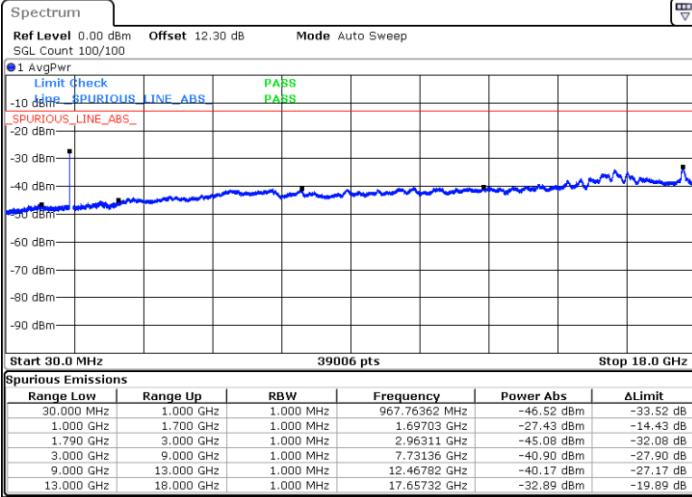

Lowest Channel / 1RB0 and 1RB74

Lowest Channel / 1RB24 and 1RB0

Date: 26.AUG.2023 16:30:37

Date: 26.AUG.2023 16:29:20

Middle Channel / 1RB0 and 1RB74

Middle Channel / 1RB24 and 1RB0

Date: 26.AUG.2023 16:34:34

Date: 26.AUG.2023 16:35:49

LTE Band 66B / 5MHz+15MHz

QPSK

Highest Channel / 1RB0 and 1RB74

Highest Channel / 1RB24 and 1RB0

Date: 26.AUG.2023 16:46:56

Date: 26.AUG.2023 16:45:39

LTE Band 66B / 10MHz+5MHz

QPSK

Lowest Channel / 1RB0 and 1RB24

Lowest Channel / 1RB49 and 1RB0

Date: 23.AUG.2023 22:41:54

Date: 23.AUG.2023 22:40:36

Middle Channel / 1RB0 and 1RB24

Middle Channel / 1RB49 and 1RB0

Date: 23.AUG.2023 22:56:20

Date: 23.AUG.2023 22:57:37

LTE Band 66B / 10MHz+5MHz

QPSK

Highest Channel / 1RB0 and 1RB24

Highest Channel / 1RB49 and 1RB0

Date: 23.AUG.2023 23:09:29

Date: 23.AUG.2023 23:08:14

LTE Band 66B / 10MHz+10MHz