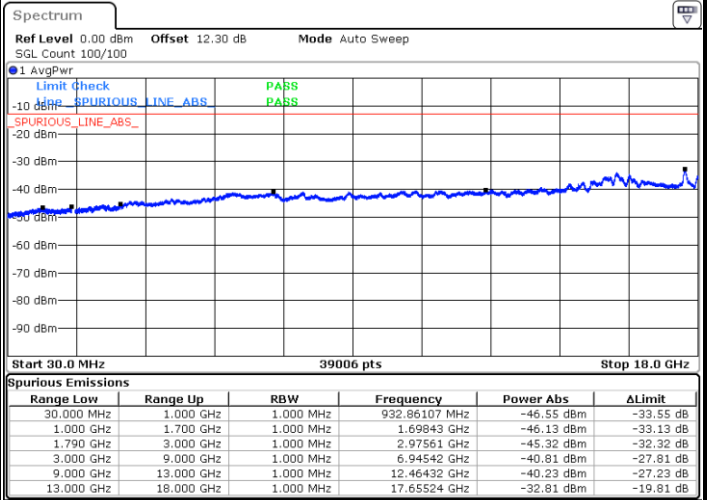

LTE Band 66B / 5MHz+10MHz

QPSK

Highest Channel / 1RB0 and 1RB49

Highest Channel / 1RB24 and 1RB0

Date: 23.AUG.2023 22:30:41

Date: 23.AUG.2023 22:29:26

LTE Band 66B / 5MHz+15MHz

QPSK

Lowest Channel / 1RB0 and 1RB74

Lowest Channel / 1RB24 and 1RB0

Date: 26.AUG.2023 16:30:37

Date: 26.AUG.2023 16:29:20

Middle Channel / 1RB0 and 1RB74

Middle Channel / 1RB24 and 1RB0

Date: 26.AUG.2023 16:34:34

Date: 26.AUG.2023 16:35:49

LTE Band 66B / 5MHz+15MHz

QPSK

Highest Channel / 1RB0 and 1RB74

Highest Channel / 1RB24 and 1RB0

Date: 26.AUG.2023 16:46:56

Date: 26.AUG.2023 16:45:39

LTE Band 66B / 10MHz+5MHz