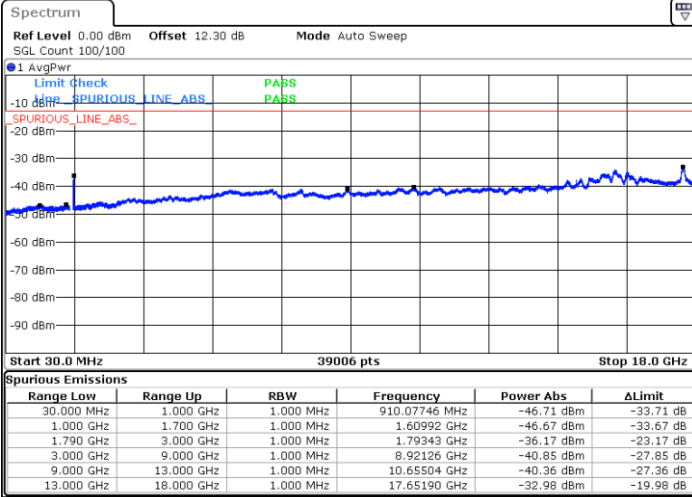

Date: 23.AUG.2023 22:57:37

LTE Band 66B / 10MHz+5MHz

QPSK

Highest Channel / 1RB0 and 1RB24

Highest Channel / 1RB49 and 1RB0

Date: 23.AUG.2023 23:09:29

Date: 23.AUG.2023 23:08:14

LTE Band 66B / 10MHz+10MHz

QPSK

Lowest Channel / 1RB0 and 1RB49

Lowest Channel / 1RB49 and 1RB0

Date: 23.AUG.2023 23:20:36

Date: 23.AUG.2023 23:19:21

Middle Channel / 1RB0 and 1RB49

Middle Channel / 1RB49 and 1RB0

Date: 23.AUG.2023 23:46:44

Date: 23.AUG.2023 23:47:59

LTE Band 66B / 10MHz+10MHz

QPSK

Highest Channel / 1RB0 and 1RB49

Highest Channel / 1RB49 and 1RB0

Date: 24.AUG.2023 00:01:29

Date: 24.AUG.2023 00:00:13

LTE Band 66B / 15MHz+5MHz