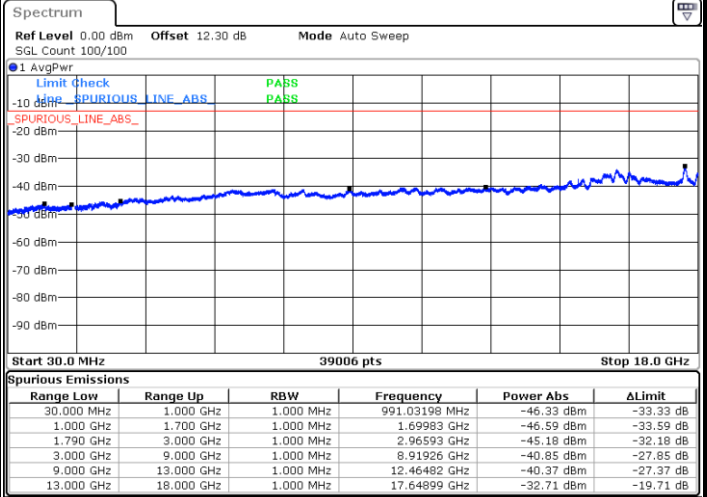

Date: 23.AUG.2023 22:57:37

LTE Band 66B / 10MHz+5MHz

QPSK

Highest Channel / 1RB0 and 1RB24

Highest Channel / 1RB49 and 1RB0

Date: 23.AUG.2023 23:09:29

Date: 23.AUG.2023 23:08:14

LTE Band 66B / 10MHz+10MHz

QPSK

Lowest Channel / 1RB0 and 1RB49

Lowest Channel / 1RB49 and 1RB0

Date: 23.AUG.2023 23:20:36

Date: 23.AUG.2023 23:19:21

Middle Channel / 1RB0 and 1RB49

Middle Channel / 1RB49 and 1RB0

Date: 23.AUG.2023 23:46:44

Date: 23.AUG.2023 23:47:59

LTE Band 66B / 10MHz+10MHz

QPSK

Highest Channel / 1RB0 and 1RB49

Highest Channel / 1RB49 and 1RB0

Date: 24.AUG.2023 00:01:29

Date: 24.AUG.2023 00:00:13

LTE Band 66B / 15MHz+5MHz