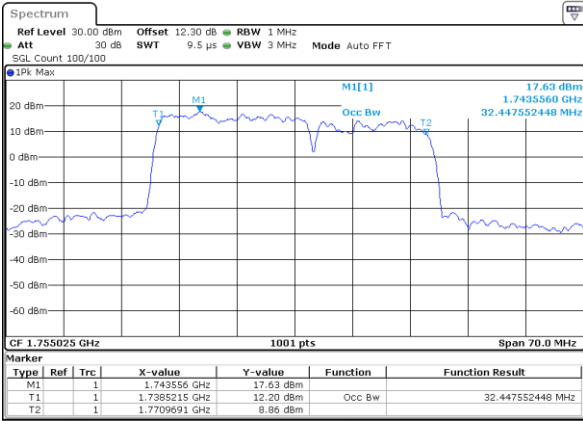

Middle Channel / 15MHz+10MHz

Date: 24_AUG.2023 19:50:54

Middle Channel / 15MHz+15MHz

Date: 24_AUG.2023 21:53:00

Middle Channel / 15MHz+20MHz

Date: 24_AUG.2023 22:24:45

LTE Band 66C

16QAM

Middle Channel / 20MHz+5MHz

Date: 25.AUG.2023 00:05:58

Middle Channel / 20MHz+10MHz

Date: 24.AUG.2023 20:57:14

Middle Channel / 20MHz+15MHz

Date: 24.AUG.2023 22:53:43

Middle Channel / 20MHz+20MHz

Date: 25.AUG.2023 22:16:15

LTE Band 66C

64QAM

Middle Channel / 5MHz+20MHz

Date: 25_AUG.2023 21:44:41

Middle Channel / 10MHz+15MHz

Date: 24_AUG.2023 12:12:59

Middle Channel / 10MHz+20MHz

Date: 24_AUG.2023 20:22:11