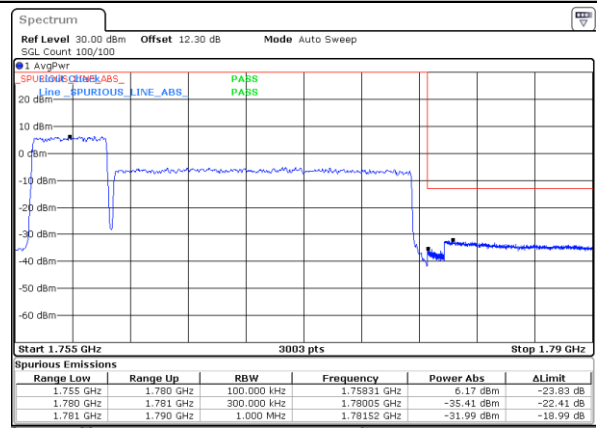

Conducted Band Edge

LTE Band 66C / 5MHz+20MHz

QPSK

Lowest Band Edge / 1RB0 and 1RB99

Highest Band Edge / 1RB0 and 1RB99

Date: 25.AUG.2023 21:37:57

Date: 25.AUG.2023 21:56:55

Lowest Band Edge / 1RB24 and 1RB0

Highest Band Edge / 1RB24 and 1RB0

Date: 25.AUG.2023 21:38:54

Date: 25.AUG.2023 22:01:39

Lowest Band Edge / Full RB

Highest Band Edge / Full RB

Date: 25.AUG.2023 21:33:13

Date: 25.AUG.2023 21:55:58

LTE Band 66C / 10MHz+15MHz

QPSK

Lowest Band Edge / 1RB0 and 1RB74

Date: 24.AUG.2023 11:57:16

Highest Band Edge / 1RB0 and 1RB74

Date: 24.AUG.2023 13:14:14

Lowest Band Edge / 1RB49 and 1RB0

Date: 24.AUG.2023 11:58:14

Highest Band Edge / 1RB49 and 1RB0