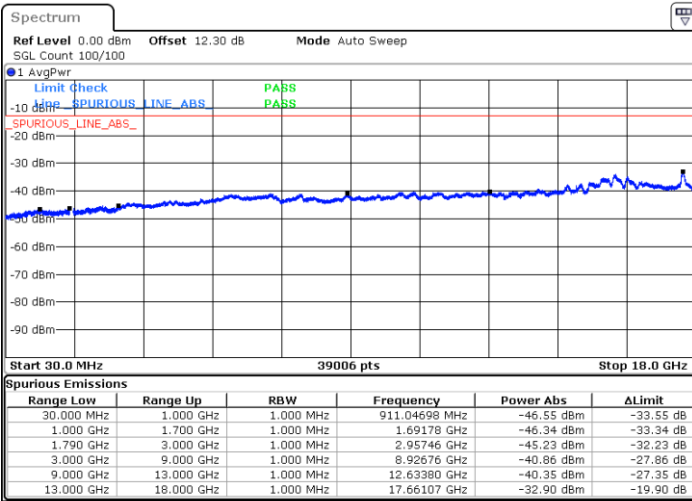

LTE Band 66B / 5MHz+10MHz

QPSK

Highest Channel / 1RB0 and 1RB49

Highest Channel / 1RB24 and 1RB0

Date: 23.AUG.2023 22:30:41

Date: 23.AUG.2023 22:29:26

LTE Band 66B / 5MHz+15MHz

QPSK

Lowest Channel / 1RB0 and 1RB74

Lowest Channel / 1RB24 and 1RB0

Date: 26.AUG.2023 16:30:37

Date: 26.AUG.2023 16:29:20

Middle Channel / 1RB0 and 1RB74

Middle Channel / 1RB24 and 1RB0

Date: 26.AUG.2023 16:34:34

Date: 26.AUG.2023 16:35:49

LTE Band 66B / 5MHz+15MHz

QPSK

Highest Channel / 1RB0 and 1RB74

Highest Channel / 1RB24 and 1RB0

Date: 26.AUG.2023 16:46:56

Date: 26.AUG.2023 16:45:39

LTE Band 66B / 10MHz+5MHz