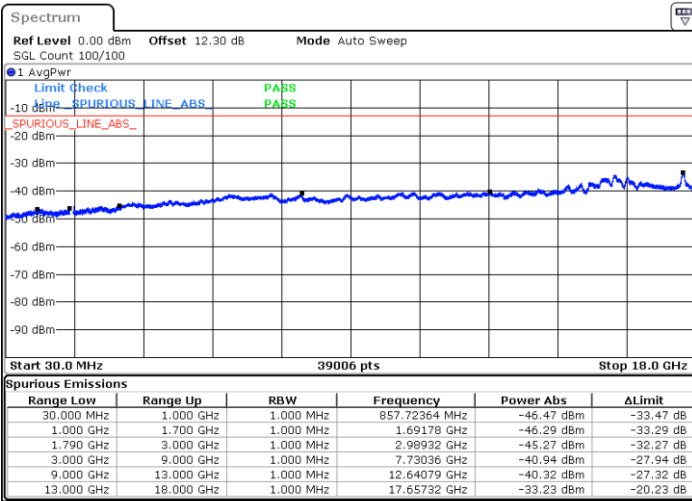

Date: 23.AUG.2023 23:47:59

LTE Band 66B / 10MHz+10MHz

QPSK

Highest Channel / 1RB0 and 1RB49

Highest Channel / 1RB49 and 1RB0

Date: 24.AUG.2023 00:01:29

Date: 24.AUG.2023 00:00:13

LTE Band 66B / 15MHz+5MHz

QPSK

Lowest Channel / 1RB0 and 1RB24

Lowest Channel / 1RB74 and 1RB0

Date: 26.AUG.2023 16:58:05

Date: 26.AUG.2023 16:56:48

Middle Channel / 1RB0 and 1RB24

Middle Channel / 1RB74 and 1RB0

Date: 26.AUG.2023 17:02:02

Date: 26.AUG.2023 17:03:18

LTE Band 66B / 15MHz+5MHz

QPSK

Highest Channel / 1RB0 and 1RB24

Highest Channel / 1RB74 and 1RB0

Date: 26.AUG.2023 17:14:24

Date: 26.AUG.2023 17:13:08

LTE Band 66C

26dB Bandwidth

Mode	LTE Band 66C : 26dB BW(MHz)				
QPSK					
BW	5MHz+20MHz	10MHz+15MHz	10MHz+20MHz	15MHz+10MHz	15MHz+15MHz
Middle CH	24.78	25.23	29.97	25.28	30.63
BW	15MHz+20MHz	20MHz+5MHz	20MHz+10MHz	20MHz+15MHz	20MHz+20MHz
Middle CH	34.90	25.18	30.15	34.90	39.80