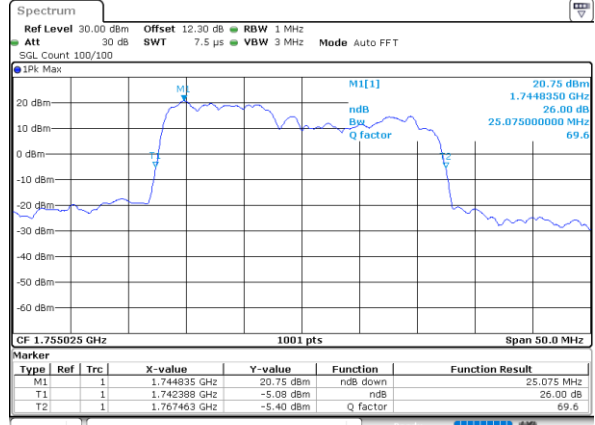

LTE Band 66C

16QAM

Middle Channel / 5MHz+20MHz

Date: 25_AUG.2023 21:45:33

Middle Channel / 10MHz+15MHz

Date: 24_AUG.2023 12:13:51

Middle Channel / 10MHz+20MHz

Date: 24_AUG.2023 20:23:03

Middle Channel / 15MHz+10MHz

Date: 24_AUG.2023 19:52:12

Middle Channel / 15MHz+15MHz

Date: 24_AUG.2023 21:54:19

Middle Channel / 15MHz+20MHz

Date: 24_AUG.2023 22:12:03

LTE Band 66C

16QAM