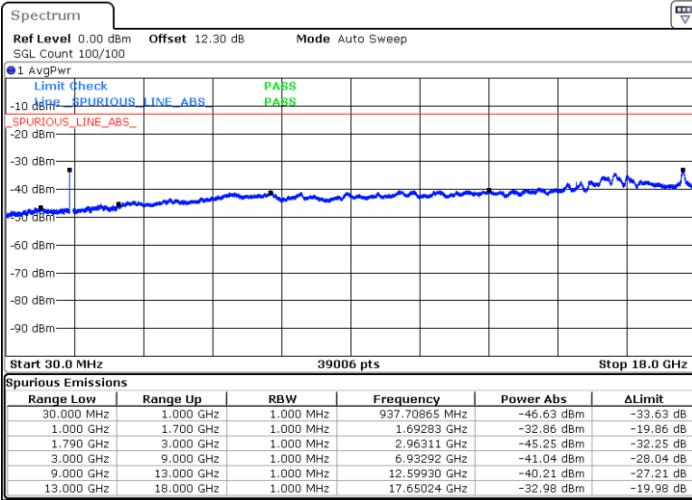

LTE Band 66B / 15MHz+5MHz

QPSK

Lowest Channel / 1RB0 and 1RB24

Lowest Channel / 1RB74 and 1RB0

Date: 26.AUG.2023 16:58:05

Date: 26.AUG.2023 16:56:48