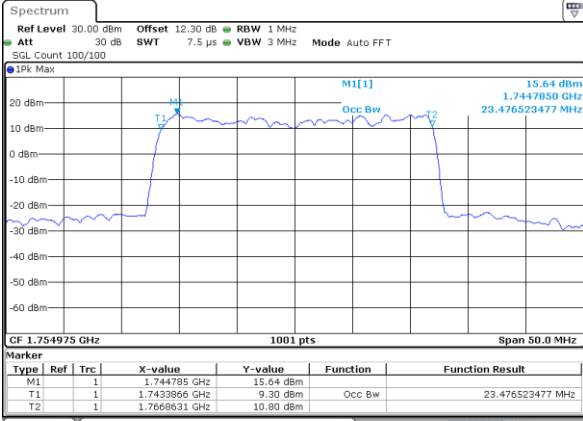

LTE Band 66C

256QAM

Middle Channel / 20MHz+5MHz

Date: 26.AUG.2023 00:23:13