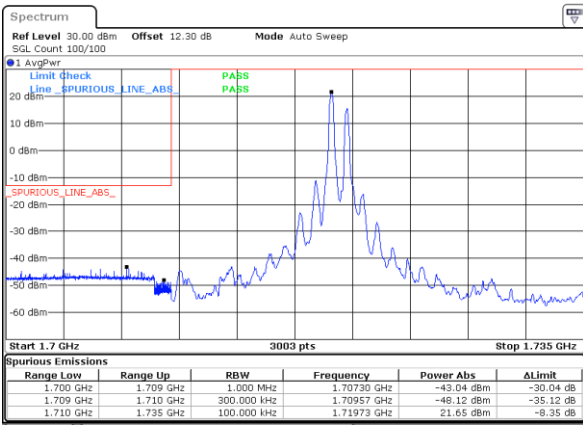

Conducted Band Edge

LTE Band 66C / 5MHz+20MHz

QPSK

Lowest Band Edge / 1RB0 and 1RB99

Highest Band Edge / 1RB0 and 1RB99

Date: 25.AUG.2023 21:37:57

Date: 25.AUG.2023 21:56:55

Lowest Band Edge / 1RB24 and 1RB0

Highest Band Edge / 1RB24 and 1RB0

Date: 25.AUG.2023 21:38:54

Date: 25.AUG.2023 22:01:39

Lowest Band Edge / Full RB

Highest Band Edge / Full RB

Date: 25.AUG.2023 21:33:13

Date: 25.AUG.2023 21:55:58

LTE Band 66C / 10MHz+15MHz

QPSK

Lowest Band Edge / 1RB0 and 1RB74

Date: 24.AUG.2023 11:57:16

Highest Band Edge / 1RB0 and 1RB74

Date: 24.AUG.2023 13:14:14

Lowest Band Edge / 1RB49 and 1RB0

Date: 24.AUG.2023 11:58:14

Highest Band Edge / 1RB49 and 1RB0

Date: 24.AUG.2023 13:14:06

Lowest Band Edge / Full RB

Date: 24.AUG.2023 11:52:28

Highest Band Edge / Full RB

Date: 24.AUG.2023 13:39:15