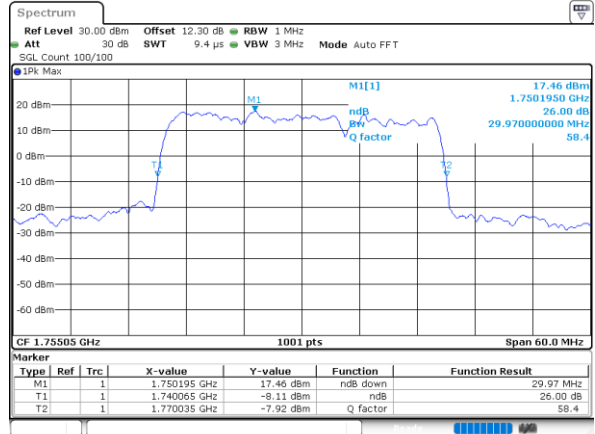

Middle Channel / 20MHz+10MHz

Date: 24.AUG.2023 20:58:06