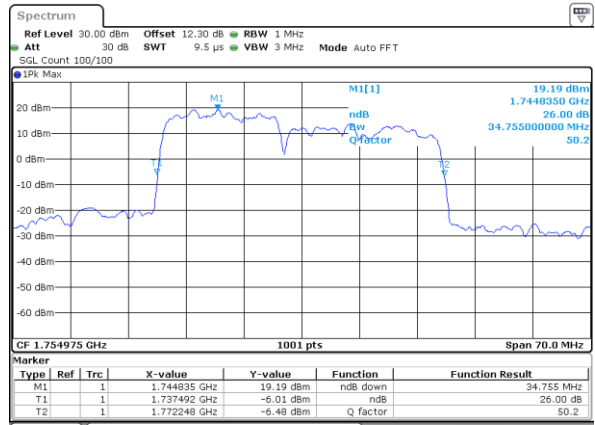

LTE Band 66C

64QAM

Middle Channel / 5MHz+20MHz

Date: 25_AUG.2023 21:45:07

Middle Channel / 10MHz+15MHz

Date: 24_AUG.2023 12:13:24

Middle Channel / 10MHz+20MHz

Date: 24_AUG.2023 20:22:36

Middle Channel / 15MHz+10MHz

Date: 24_AUG.2023 19:51:46

Middle Channel / 15MHz+15MHz

Date: 24_AUG.2023 21:53:52

Middle Channel / 15MHz+20MHz

Date: 24_AUG.2023 22:25:37

LTE Band 66C

64QAM

Middle Channel / 20MHz+5MHz

Date: 25.AUG.2023 21:17:05

Middle Channel / 20MHz+10MHz

Date: 24.AUG.2023 20:58:06

Middle Channel / 20MHz+15MHz

Date: 24.AUG.2023 22:54:35

Middle Channel / 20MHz+20MHz

Date: 25.AUG.2023 22:17:07