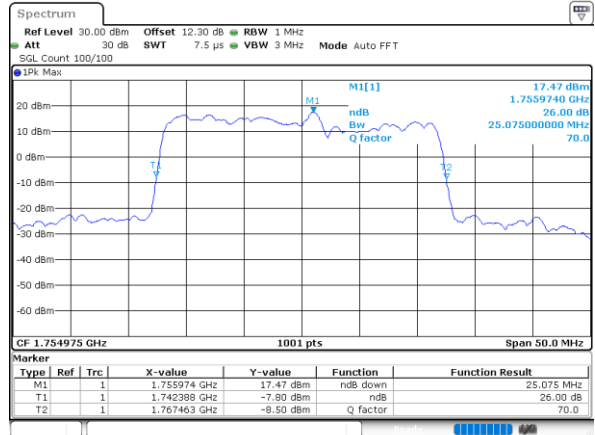

LTE Band 66C

256QAM

Middle Channel / 5MHz+20MHz

Date: 26_AUG.2023 00:31:24

Middle Channel / 10MHz+15MHz

Date: 25_AUG.2023 22:13:14

Middle Channel / 10MHz+20MHz

Date: 25_AUG.2023 22:54:22

Middle Channel / 15MHz+10MHz

Date: 25_AUG.2023 22:47:27

Middle Channel / 15MHz+15MHz

Date: 25_AUG.2023 23:11:13

Middle Channel / 15MHz+20MHz

Date: 25_AUG.2023 23:22:18

LTE Band 66C

256QAM