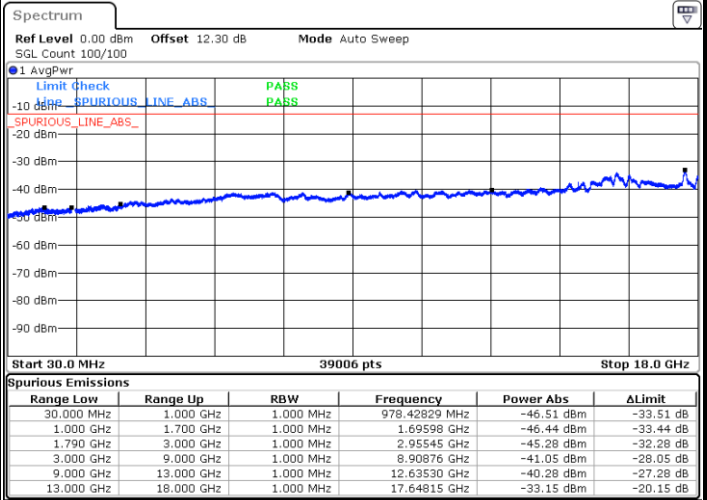

Date: 23.AUG.2023 23:47:59

LTE Band 66B / 10MHz+10MHz

QPSK

Highest Channel / 1RB0 and 1RB49

Highest Channel / 1RB49 and 1RB0

Date: 24.AUG.2023 00:01:29

Date: 24.AUG.2023 00:00:13

LTE Band 66B / 15MHz+5MHz

QPSK

Lowest Channel / 1RB0 and 1RB24

Lowest Channel / 1RB74 and 1RB0

Date: 26.AUG.2023 16:58:05

Date: 26.AUG.2023 16:56:48

Middle Channel / 1RB0 and 1RB24

Middle Channel / 1RB74 and 1RB0

Date: 26.AUG.2023 17:02:02

Date: 26.AUG.2023 17:03:18

LTE Band 66B / 15MHz+5MHz

QPSK

Highest Channel / 1RB0 and 1RB24

Highest Channel / 1RB74 and 1RB0

Date: 26.AUG.2023 17:14:24

Date: 26.AUG.2023 17:13:08

LTE Band 66C

26dB Bandwidth

Mode	LTE Band 66C : 26dB BW(MHz)				
QPSK					
BW	5MHz+20MHz	10MHz+15MHz	10MHz+20MHz	15MHz+10MHz	15MHz+15MHz
Middle CH	24.78	25.23	29.97	25.28	30.63
BW	15MHz+20MHz	20MHz+5MHz	20MHz+10MHz	20MHz+15MHz	20MHz+20MHz
Middle CH	34.90	25.18	30.15	34.90	39.80