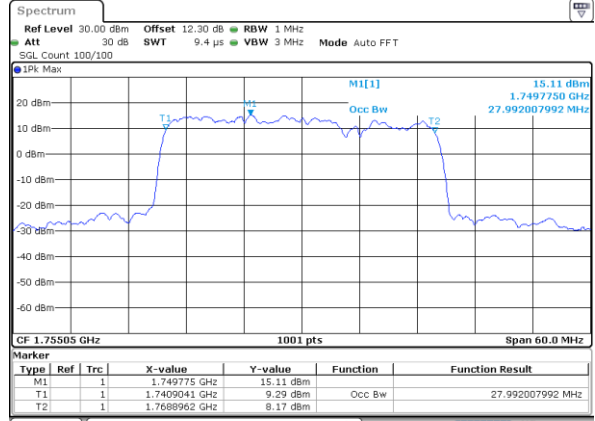

LTE Band 66C

256QAM

Middle Channel / 5MHz+20MHz

Date: 26_AUG.2023 00:30:59

Middle Channel / 10MHz+15MHz

Date: 25_AUG.2023 22:35:49

Middle Channel / 10MHz+20MHz

Date: 25_AUG.2023 22:53:57

Middle Channel / 15MHz+10MHz

Date: 25_AUG.2023 22:47:02

Middle Channel / 15MHz+15MHz

Date: 25_AUG.2023 23:10:47

Middle Channel / 15MHz+20MHz

Date: 25_AUG.2023 23:21:53

LTE Band 66C

256QAM

Middle Channel / 20MHz+5MHz

Date: 26.AUG.2023 00:23:13

Middle Channel / 20MHz+10MHz

Date: 25.AUG.2023 23:03:26

Middle Channel / 20MHz+15MHz

Date: 26.AUG.2023 00:16:47

Middle Channel / 20MHz+20MHz

Date: 26.AUG.2023 00:19:54

Conducted Band Edge

LTE Band 66C / 5MHz+20MHz

QPSK

Lowest Band Edge / 1RB0 and 1RB99

Highest Band Edge / 1RB0 and 1RB99

Date: 25.AUG.2023 21:37:57

Date: 25.AUG.2023 21:56:55

Lowest Band Edge / 1RB24 and 1RB0