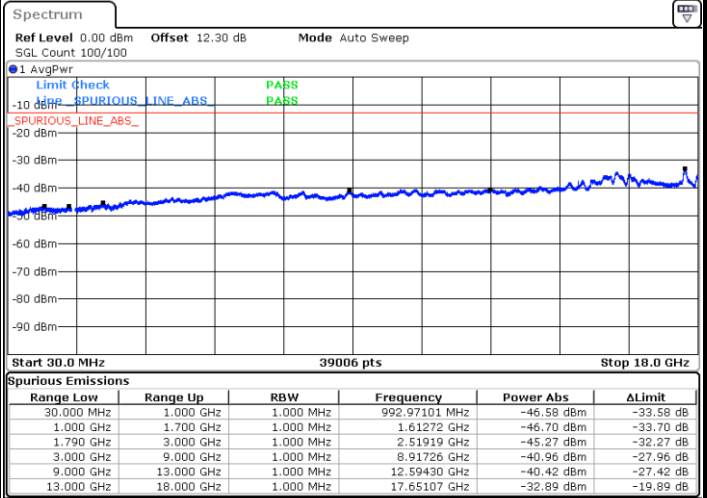

Date: 26.AUG.2023 16:35:49

LTE Band 66B / 5MHz+15MHz

QPSK

Highest Channel / 1RB0 and 1RB74

Highest Channel / 1RB24 and 1RB0

Date: 26.AUG.2023 16:46:56

Date: 26.AUG.2023 16:45:39

LTE Band 66B / 10MHz+5MHz

QPSK

Lowest Channel / 1RB0 and 1RB24

Lowest Channel / 1RB49 and 1RB0

Date: 23.AUG.2023 22:41:54

Date: 23.AUG.2023 22:40:36

Middle Channel / 1RB0 and 1RB24

Middle Channel / 1RB49 and 1RB0

Date: 23.AUG.2023 22:56:20

Date: 23.AUG.2023 22:57:37

LTE Band 66B / 10MHz+5MHz

QPSK

Highest Channel / 1RB0 and 1RB24

Highest Channel / 1RB49 and 1RB0

Date: 23.AUG.2023 23:09:29

Date: 23.AUG.2023 23:08:14

LTE Band 66B / 10MHz+10MHz