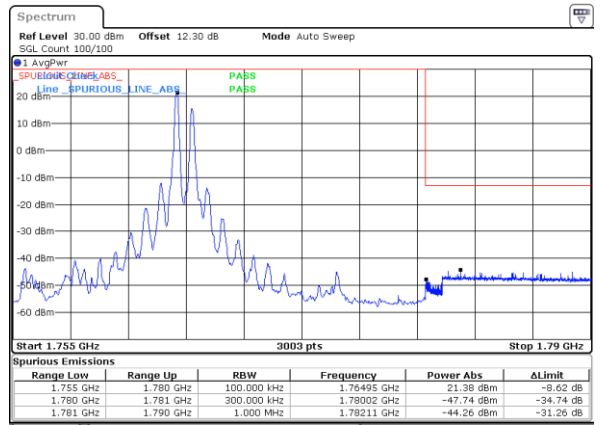

Conducted Band Edge

LTE Band 66C / 5MHz+20MHz

QPSK

Lowest Band Edge / 1RB0 and 1RB99

Highest Band Edge / 1RB0 and 1RB99

Date: 25.AUG.2023 21:37:57

Date: 25.AUG.2023 21:56:55

Lowest Band Edge / 1RB24 and 1RB0

Highest Band Edge / 1RB24 and 1RB0

Date: 25.AUG.2023 21:38:54

Date: 25.AUG.2023 22:01:39

Lowest Band Edge / Full RB

Highest Band Edge / Full RB

Date: 25.AUG.2023 21:33:13

Date: 25.AUG.2023 21:55:58

LTE Band 66C / 10MHz+15MHz

QPSK

Lowest Band Edge / 1RB0 and 1RB74

Date: 24.AUG.2023 11:57:16

Highest Band Edge / 1RB0 and 1RB74

Date: 24.AUG.2023 13:14:14

Lowest Band Edge / 1RB49 and 1RB0

Date: 24.AUG.2023 11:58:14

Highest Band Edge / 1RB49 and 1RB0

Date: 24.AUG.2023 13:14:06

Lowest Band Edge / Full RB

Date: 24.AUG.2023 11:52:28

Highest Band Edge / Full RB

Date: 24.AUG.2023 13:39:15