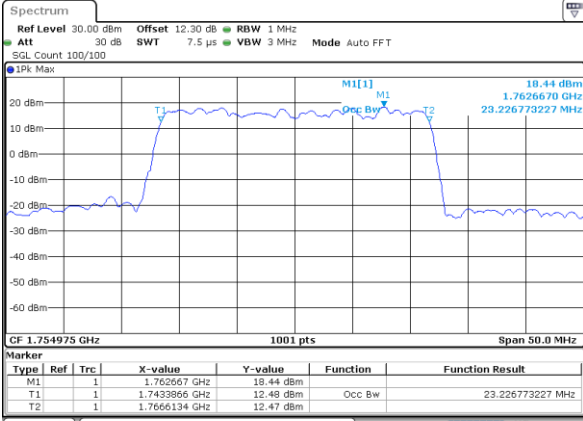

LTE Band 66C

QPSK

Middle Channel / 20MHz+5MHz

Date: 25.AUG.2023 00:05:13