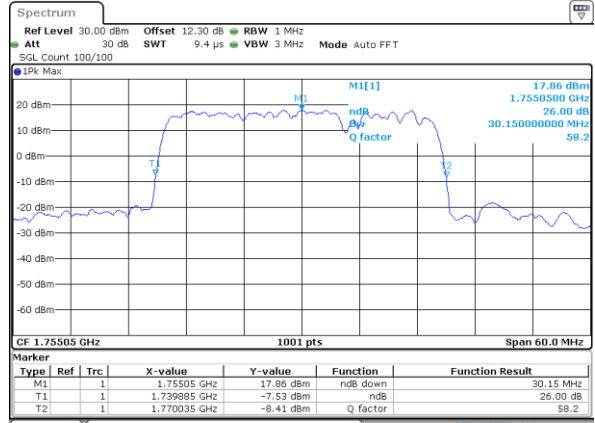

LTE Band 66C

QPSK

Middle Channel / 5MHz+20MHz

Date: 25_AUG.2023 21:45:59

Middle Channel / 10MHz+15MHz

Date: 24_AUG.2023 12:14:17

Middle Channel / 10MHz+20MHz

Date: 24_AUG.2023 20:23:29

Middle Channel / 15MHz+10MHz

Date: 24_AUG.2023 19:52:39

Middle Channel / 15MHz+15MHz

Date: 24_AUG.2023 21:54:44

Middle Channel / 15MHz+20MHz

Date: 24_AUG.2023 22:12:30

LTE Band 66C

QPSK

Middle Channel / 20MHz+5MHz

Date: 25.AUG.2023 21:17:57

Middle Channel / 20MHz+10MHz

Date: 24.AUG.2023 20:58:59

Middle Channel / 20MHz+15MHz

Date: 24.AUG.2023 22:55:28

Middle Channel / 20MHz+20MHz

Date: 25.AUG.2023 22:18:00