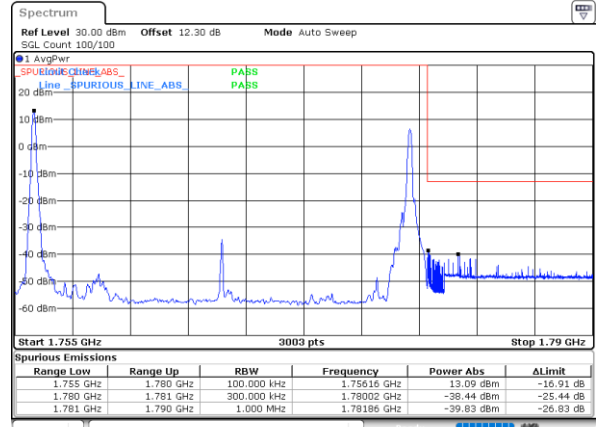

Middle Channel / 15MHz+10MHz

Date: 25_AUG.2023 22:47:02

Middle Channel / 15MHz+15MHz

Date: 25_AUG.2023 23:10:47

Middle Channel / 15MHz+20MHz

Date: 25_AUG.2023 23:21:53

LTE Band 66C

256QAM

Middle Channel / 20MHz+5MHz

Date: 26.AUG.2023 00:23:13

Middle Channel / 20MHz+10MHz

Date: 25.AUG.2023 23:03:26

Middle Channel / 20MHz+15MHz

Date: 26.AUG.2023 00:16:47

Middle Channel / 20MHz+20MHz

Date: 26.AUG.2023 00:19:54

Conducted Band Edge

LTE Band 66C / 5MHz+20MHz

QPSK

Lowest Band Edge / 1RB0 and 1RB99

Highest Band Edge / 1RB0 and 1RB99

Date: 25.AUG.2023 21:37:57

Date: 25.AUG.2023 21:56:55

Lowest Band Edge / 1RB24 and 1RB0

Highest Band Edge / 1RB24 and 1RB0

Date: 25.AUG.2023 21:38:54

Date: 25.AUG.2023 22:01:39

Lowest Band Edge / Full RB

Highest Band Edge / Full RB

Date: 25.AUG.2023 21:33:13

Date: 25.AUG.2023 21:55:58

LTE Band 66C / 10MHz+15MHz