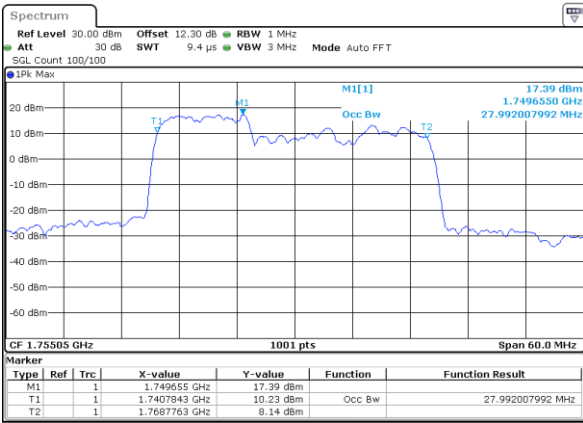

LTE Band 66C

256QAM

Middle Channel / 5MHz+20MHz

Date: 26_AUG.2023 00:30:59

Middle Channel / 10MHz+15MHz

Date: 25_AUG.2023 22:35:49

Middle Channel / 10MHz+20MHz

Date: 25_AUG.2023 22:53:57

Middle Channel / 15MHz+10MHz

Date: 25_AUG.2023 22:47:02

Middle Channel / 15MHz+15MHz

Date: 25_AUG.2023 23:10:47

Middle Channel / 15MHz+20MHz

Date: 25_AUG.2023 23:21:53

LTE Band 66C

256QAM