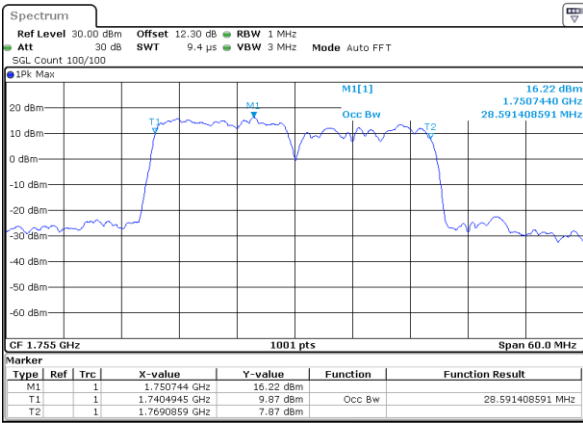

LTE Band 66C

256QAM

Middle Channel / 5MHz+20MHz

Date: 26_AUG.2023 00:30:59

Middle Channel / 10MHz+15MHz

Date: 25_AUG.2023 22:35:49

Middle Channel / 10MHz+20MHz

Date: 25_AUG.2023 22:53:57

Middle Channel / 15MHz+10MHz

Date: 25_AUG.2023 22:47:02

Middle Channel / 15MHz+15MHz

Date: 25_AUG.2023 23:10:47

Middle Channel / 15MHz+20MHz

Date: 25_AUG.2023 23:21:53

LTE Band 66C

256QAM