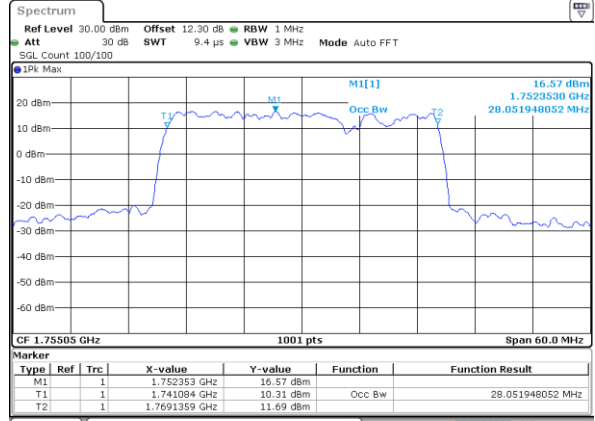

LTE Band 66C

16QAM

Middle Channel / 5MHz+20MHz

Date: 25_AUG.2023 21:44:15

Middle Channel / 10MHz+15MHz

Date: 24_AUG.2023 12:12:33

Middle Channel / 10MHz+20MHz

Date: 24_AUG.2023 20:21:44

Middle Channel / 15MHz+10MHz

Date: 24_AUG.2023 19:50:54

Middle Channel / 15MHz+15MHz

Date: 24_AUG.2023 21:53:00

Middle Channel / 15MHz+20MHz

Date: 24_AUG.2023 22:24:45

LTE Band 66C

16QAM

Middle Channel / 20MHz+5MHz

Date: 25.AUG.2023 00:05:58

Middle Channel / 20MHz+10MHz

Date: 24.AUG.2023 20:57:14

Middle Channel / 20MHz+15MHz

Date: 24.AUG.2023 22:53:43

Middle Channel / 20MHz+20MHz

Date: 25.AUG.2023 22:16:15