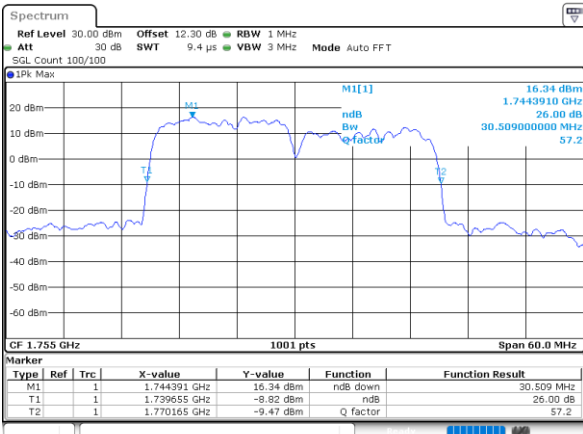

LTE Band 66C

256QAM

Middle Channel / 5MHz+20MHz

Date: 26_AUG.2023 00:31:24

Middle Channel / 10MHz+15MHz

Date: 25_AUG.2023 22:13:14

Middle Channel / 10MHz+20MHz

Date: 25_AUG.2023 22:54:22

Middle Channel / 15MHz+10MHz

Date: 25_AUG.2023 22:47:27

Middle Channel / 15MHz+15MHz

Date: 25_AUG.2023 23:11:13

Middle Channel / 15MHz+20MHz

Date: 25_AUG.2023 23:22:18

LTE Band 66C

256QAM