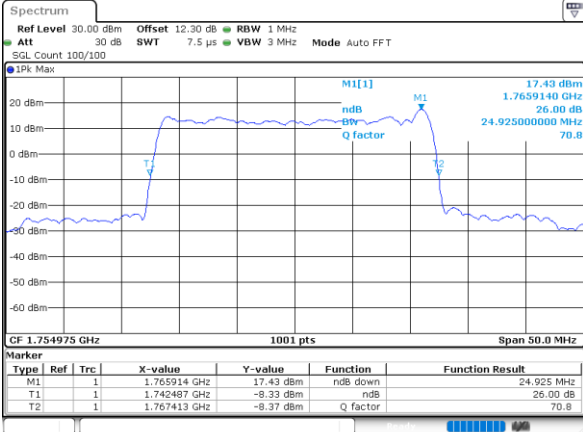

LTE Band 66C

256QAM

Middle Channel / 20MHz+5MHz

Date: 26.AUG.2023 00:23:57