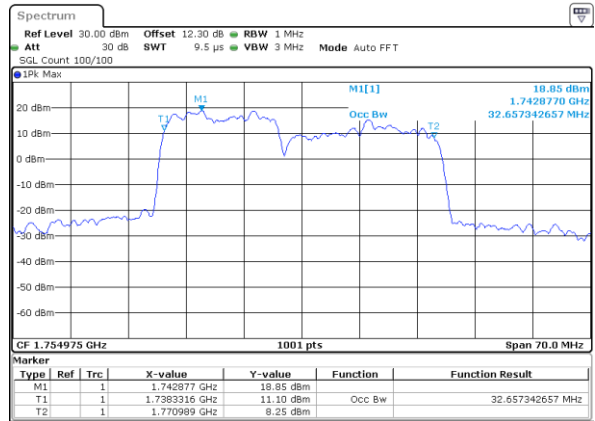

LTE Band 66C

16QAM

Middle Channel / 5MHz+20MHz

Date: 25_AUG.2023 21:44:15

Middle Channel / 10MHz+15MHz

Date: 24_AUG.2023 12:12:33

Middle Channel / 10MHz+20MHz

Date: 24_AUG.2023 20:21:44

Middle Channel / 15MHz+10MHz

Date: 24_AUG.2023 19:50:54

Middle Channel / 15MHz+15MHz

Date: 24_AUG.2023 21:53:00

Middle Channel / 15MHz+20MHz

Date: 24_AUG.2023 22:24:45

LTE Band 66C

16QAM

Middle Channel / 20MHz+5MHz

Date: 25.AUG.2023 00:05:58

Middle Channel / 20MHz+10MHz

Date: 24.AUG.2023 20:57:14

Middle Channel / 20MHz+15MHz

Date: 24.AUG.2023 22:53:43

Middle Channel / 20MHz+20MHz

Date: 25.AUG.2023 22:16:15