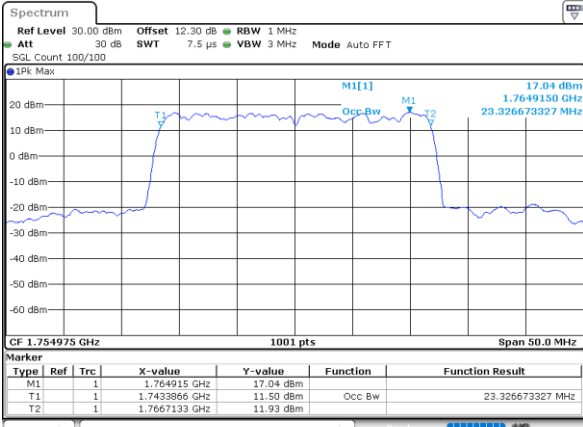

LTE Band 66C

64QAM

Middle Channel / 20MHz+5MHz

Date: 25.AUG.2023 21:16:39