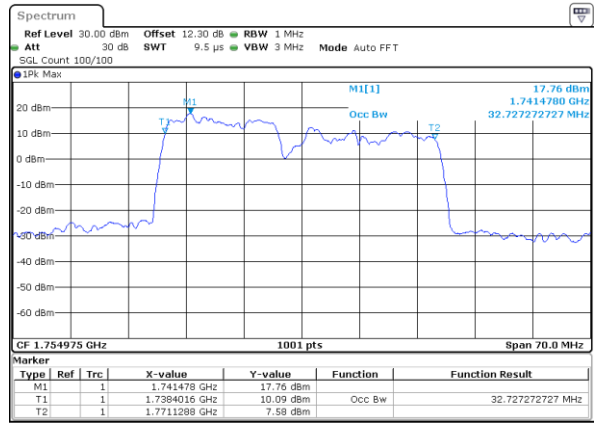

LTE Band 66C

256QAM

Middle Channel / 5MHz+20MHz

Date: 26_AUG.2023 00:30:59

Middle Channel / 10MHz+15MHz

Date: 25_AUG.2023 22:35:49

Middle Channel / 10MHz+20MHz

Date: 25_AUG.2023 22:53:57

Middle Channel / 15MHz+10MHz

Date: 25_AUG.2023 22:47:02

Middle Channel / 15MHz+15MHz

Date: 25_AUG.2023 23:10:47

Middle Channel / 15MHz+20MHz

Date: 25_AUG.2023 23:21:53

LTE Band 66C

256QAM

Middle Channel / 20MHz+5MHz

Date: 26.AUG.2023 00:23:13

Middle Channel / 20MHz+10MHz

Date: 25.AUG.2023 23:03:26

Middle Channel / 20MHz+15MHz

Date: 26.AUG.2023 00:16:47

Middle Channel / 20MHz+20MHz

Date: 26.AUG.2023 00:19:54

Conducted Band Edge

LTE Band 66C / 5MHz+20MHz

QPSK

Lowest Band Edge / 1RB0 and 1RB99

Highest Band Edge / 1RB0 and 1RB99

Date: 25.AUG.2023 21:37:57

Date: 25.AUG.2023 21:56:55

Lowest Band Edge / 1RB24 and 1RB0