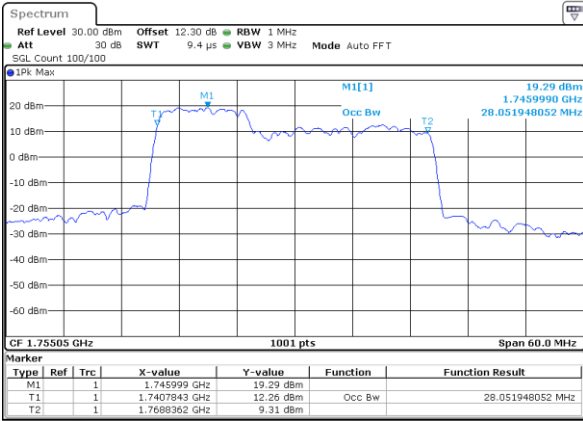

Middle Channel / 20MHz+5MHz

Date: 25.AUG.2023 00:05:58

Middle Channel / 20MHz+10MHz

Date: 24.AUG.2023 20:57:14

Middle Channel / 20MHz+15MHz

Date: 24.AUG.2023 22:53:43

Middle Channel / 20MHz+20MHz

Date: 25.AUG.2023 22:16:15

LTE Band 66C

64QAM

Middle Channel / 5MHz+20MHz

Date: 25_AUG.2023 21:44:41

Middle Channel / 10MHz+15MHz

Date: 24_AUG.2023 12:12:59

Middle Channel / 10MHz+20MHz

Date: 24_AUG.2023 20:22:11

Middle Channel / 15MHz+10MHz

Date: 24_AUG.2023 19:51:21

Middle Channel / 15MHz+15MHz

Date: 24_AUG.2023 21:53:26

Middle Channel / 15MHz+20MHz

Date: 24_AUG.2023 22:25:12

LTE Band 66C

64QAM