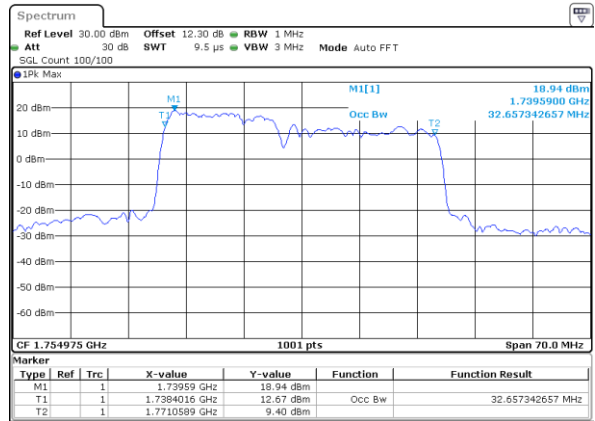

LTE Band 66C

64QAM

Middle Channel / 5MHz+20MHz

Date: 25_AUG.2023 21:44:41

Middle Channel / 10MHz+15MHz

Date: 24_AUG.2023 12:12:59

Middle Channel / 10MHz+20MHz

Date: 24_AUG.2023 20:22:11

Middle Channel / 15MHz+10MHz

Date: 24_AUG.2023 19:51:21

Middle Channel / 15MHz+15MHz

Date: 24_AUG.2023 21:53:26

Middle Channel / 15MHz+20MHz

Date: 24_AUG.2023 22:25:12

LTE Band 66C

64QAM

Middle Channel / 20MHz+5MHz

Date: 25.AUG.2023 21:16:39

Middle Channel / 20MHz+10MHz

Date: 24.AUG.2023 20:57:40

Middle Channel / 20MHz+15MHz

Date: 24.AUG.2023 22:54:09

Middle Channel / 20MHz+20MHz

Date: 25.AUG.2023 22:16:42