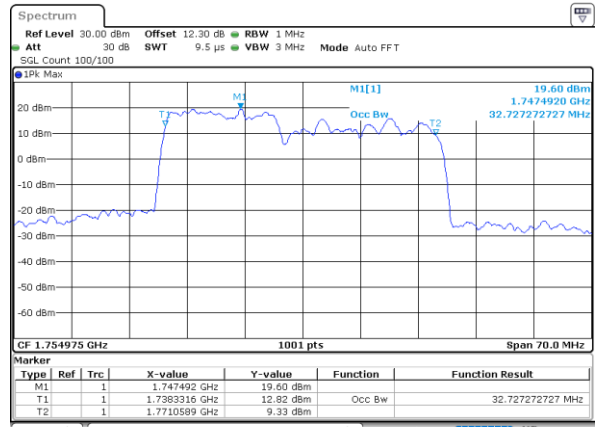

LTE Band 66C

QPSK

Middle Channel / 5MHz+20MHz

Date: 25_AUG.2023 21:43:49

Middle Channel / 10MHz+15MHz

Date: 24_AUG.2023 12:12:06

Middle Channel / 10MHz+20MHz

Date: 24_AUG.2023 20:21:18

Middle Channel / 15MHz+10MHz

Date: 24_AUG.2023 19:50:28

Middle Channel / 15MHz+15MHz

Date: 24_AUG.2023 21:52:33

Middle Channel / 15MHz+20MHz

Date: 24_AUG.2023 22:24:19

LTE Band 66C

QPSK