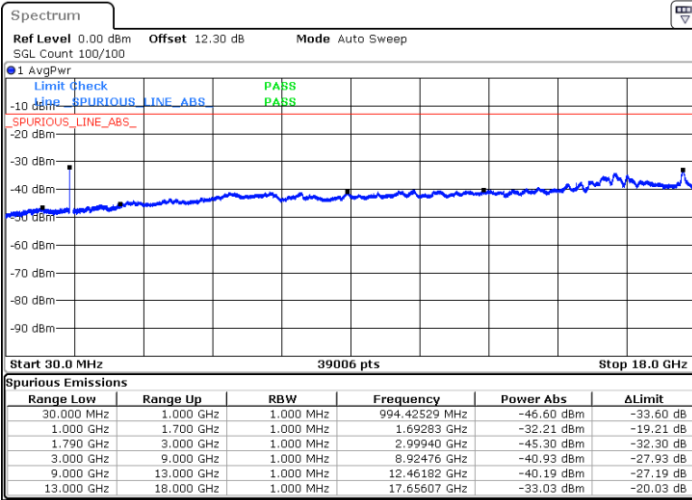

LTE Band 66B / 5MHz+10MHz

QPSK

Highest Channel / 1RB0 and 1RB49

Highest Channel / 1RB24 and 1RB0

Date: 23.AUG.2023 22:30:41

Date: 23.AUG.2023 22:29:26

LTE Band 66B / 5MHz+15MHz

QPSK

Lowest Channel / 1RB0 and 1RB74

Lowest Channel / 1RB24 and 1RB0

Date: 26.AUG.2023 16:30:37

Date: 26.AUG.2023 16:29:20

Middle Channel / 1RB0 and 1RB74

Middle Channel / 1RB24 and 1RB0

Date: 26.AUG.2023 16:34:34

Date: 26.AUG.2023 16:35:49

LTE Band 66B / 5MHz+15MHz

QPSK

Highest Channel / 1RB0 and 1RB74

Highest Channel / 1RB24 and 1RB0

Date: 26.AUG.2023 16:46:56

Date: 26.AUG.2023 16:45:39

LTE Band 66B / 10MHz+5MHz