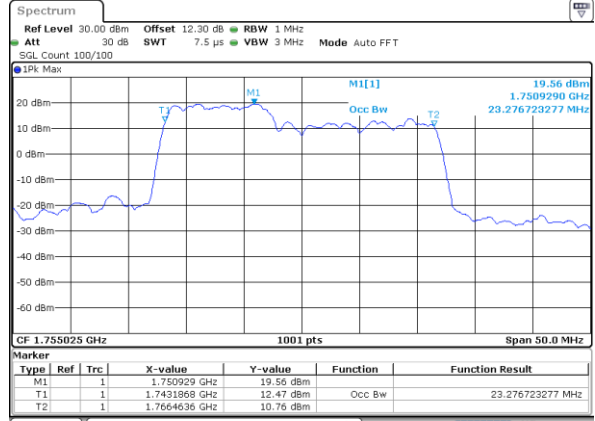

LTE Band 66C

64QAM

Middle Channel / 5MHz+20MHz

Date: 25_AUG.2023 21:44:41

Middle Channel / 10MHz+15MHz

Date: 24_AUG.2023 12:12:59

Middle Channel / 10MHz+20MHz

Date: 24_AUG.2023 20:22:11

Middle Channel / 15MHz+10MHz

Date: 24_AUG.2023 19:51:21

Middle Channel / 15MHz+15MHz

Date: 24_AUG.2023 21:53:26

Middle Channel / 15MHz+20MHz

Date: 24_AUG.2023 22:25:12

LTE Band 66C

64QAM