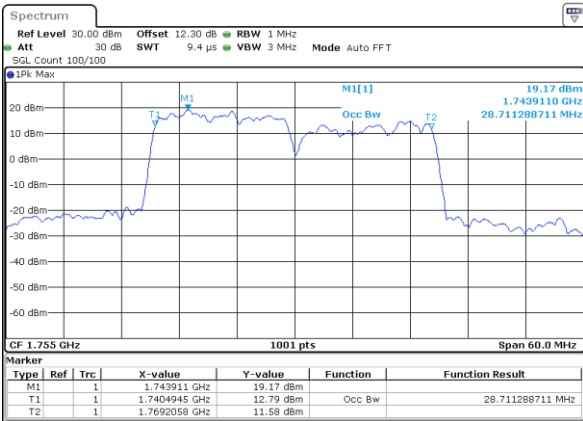

LTE Band 66C

64QAM

Middle Channel / 5MHz+20MHz

Date: 25_AUG.2023 21:44:41

Middle Channel / 10MHz+15MHz

Date: 24_AUG.2023 12:12:59

Middle Channel / 10MHz+20MHz

Date: 24_AUG.2023 20:22:11

Middle Channel / 15MHz+10MHz

Date: 24_AUG.2023 19:51:21

Middle Channel / 15MHz+15MHz

Date: 24_AUG.2023 21:53:26

Middle Channel / 15MHz+20MHz

Date: 24_AUG.2023 22:25:12

LTE Band 66C

64QAM