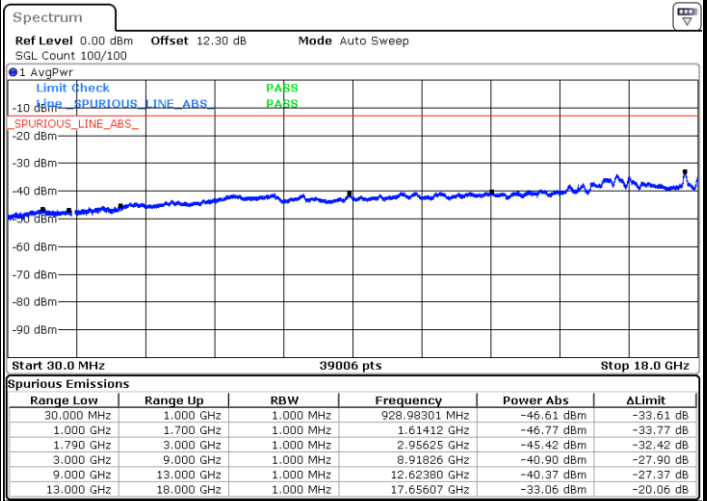

Date: 23.AUG.2023 23:47:59

LTE Band 66B / 10MHz+10MHz

QPSK

Highest Channel / 1RB0 and 1RB49

Highest Channel / 1RB49 and 1RB0

Date: 24.AUG.2023 00:01:29

Date: 24.AUG.2023 00:00:13

LTE Band 66B / 15MHz+5MHz

QPSK

Lowest Channel / 1RB0 and 1RB24

Lowest Channel / 1RB74 and 1RB0

Date: 26.AUG.2023 16:58:05

Date: 26.AUG.2023 16:56:48

Middle Channel / 1RB0 and 1RB24

Middle Channel / 1RB74 and 1RB0

Date: 26.AUG.2023 17:02:02

Date: 26.AUG.2023 17:03:18

LTE Band 66B / 15MHz+5MHz

QPSK

Highest Channel / 1RB0 and 1RB24

Highest Channel / 1RB74 and 1RB0

Date: 26.AUG.2023 17:14:24

Date: 26.AUG.2023 17:13:08

LTE Band 66C

26dB Bandwidth

Mode	LTE Band 66C : 26dB BW(MHz)				
QPSK					
BW	5MHz+20MHz	10MHz+15MHz	10MHz+20MHz	15MHz+10MHz	15MHz+15MHz
Middle CH	24.78	25.23	29.97	25.28	30.63
BW	15MHz+20MHz	20MHz+5MHz	20MHz+10MHz	20MHz+15MHz	20MHz+20MHz
Middle CH	34.90	25.18	30.15	34.90	39.80