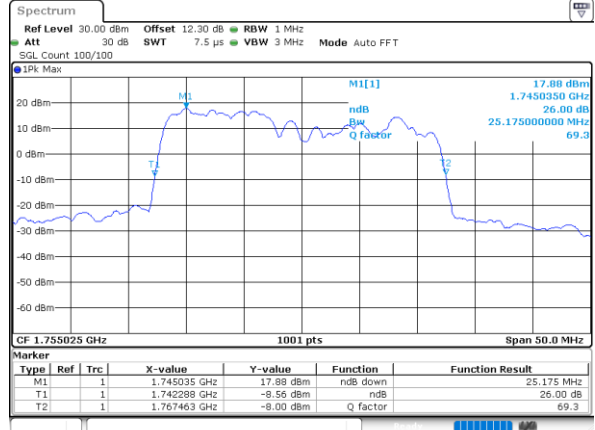

LTE Band 66C

256QAM

Middle Channel / 5MHz+20MHz

Date: 26_AUG.2023 00:31:24

Middle Channel / 10MHz+15MHz

Date: 25_AUG.2023 22:13:14

Middle Channel / 10MHz+20MHz

Date: 25_AUG.2023 22:54:22

Middle Channel / 15MHz+10MHz

Date: 25_AUG.2023 22:47:27

Middle Channel / 15MHz+15MHz

Date: 25_AUG.2023 23:11:13

Middle Channel / 15MHz+20MHz

Date: 25_AUG.2023 23:22:18

LTE Band 66C

256QAM