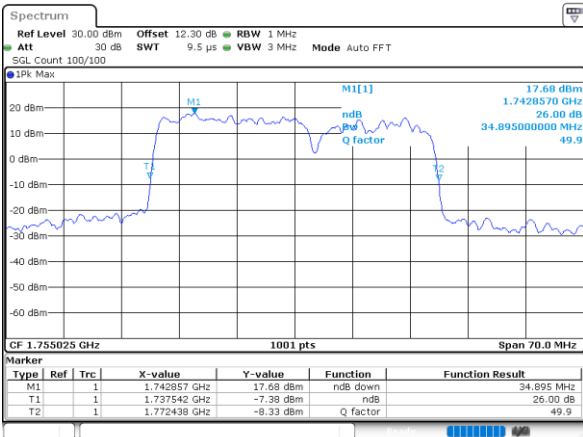

Middle Channel / 20MHz+5MHz

Date: 25.AUG.2023 21:17:05

Middle Channel / 20MHz+10MHz

Date: 24.AUG.2023 20:58:06

Middle Channel / 20MHz+15MHz

Date: 24.AUG.2023 22:54:35

Middle Channel / 20MHz+20MHz

Date: 25.AUG.2023 22:17:07

LTE Band 66C

256QAM

Middle Channel / 5MHz+20MHz

Date: 26_AUG.2023 00:31:24

Middle Channel / 10MHz+15MHz

Date: 25_AUG.2023 22:13:14

Middle Channel / 10MHz+20MHz

Date: 25_AUG.2023 22:54:22