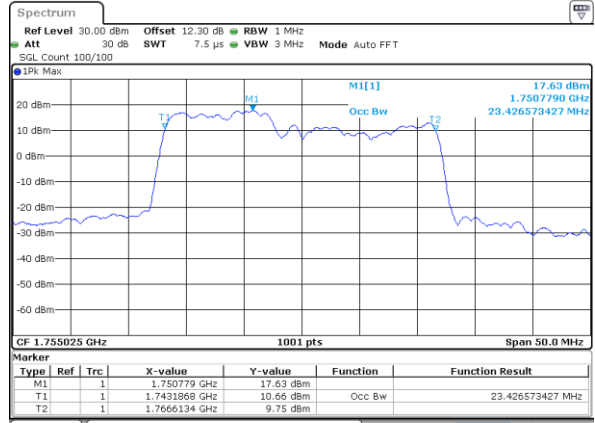

Middle Channel / 20MHz+5MHz

Date: 25.AUG.2023 21:16:39

Middle Channel / 20MHz+10MHz

Date: 24.AUG.2023 20:57:40

Middle Channel / 20MHz+15MHz

Date: 24.AUG.2023 22:54:09

Middle Channel / 20MHz+20MHz

Date: 25.AUG.2023 22:16:42

LTE Band 66C

256QAM

Middle Channel / 5MHz+20MHz

Date: 26_AUG.2023 00:30:59

Middle Channel / 10MHz+15MHz

Date: 25_AUG.2023 22:35:49

Middle Channel / 10MHz+20MHz

Date: 25_AUG.2023 22:53:57

Middle Channel / 15MHz+10MHz

Date: 25_AUG.2023 22:47:02

Middle Channel / 15MHz+15MHz

Date: 25_AUG.2023 23:10:47

Middle Channel / 15MHz+20MHz

Date: 25_AUG.2023 23:21:53

LTE Band 66C

256QAM