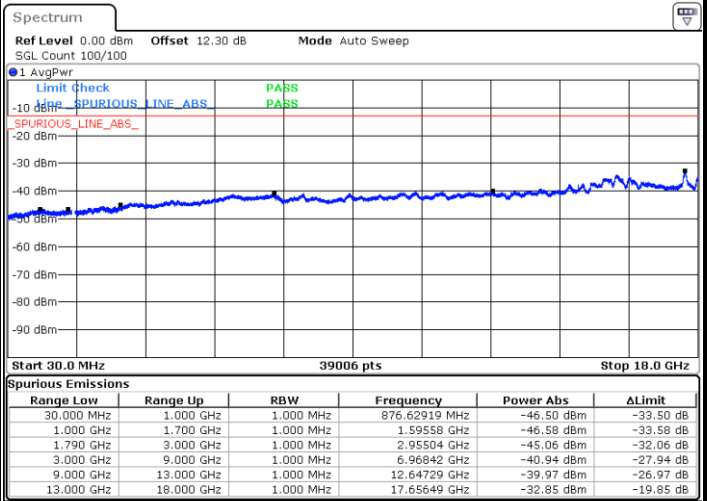

LTE Band 66B / 5MHz+10MHz

QPSK

Highest Channel / 1RB0 and 1RB49

Highest Channel / 1RB24 and 1RB0

Date: 23.AUG.2023 22:30:41

Date: 23.AUG.2023 22:29:26

LTE Band 66B / 5MHz+15MHz

QPSK

Lowest Channel / 1RB0 and 1RB74

Lowest Channel / 1RB24 and 1RB0

Date: 26.AUG.2023 16:30:37

Date: 26.AUG.2023 16:29:20

Middle Channel / 1RB0 and 1RB74

Middle Channel / 1RB24 and 1RB0

Date: 26.AUG.2023 16:34:34

Date: 26.AUG.2023 16:35:49

LTE Band 66B / 5MHz+15MHz

QPSK

Highest Channel / 1RB0 and 1RB74

Highest Channel / 1RB24 and 1RB0

Date: 26.AUG.2023 16:46:56

Date: 26.AUG.2023 16:45:39

LTE Band 66B / 10MHz+5MHz