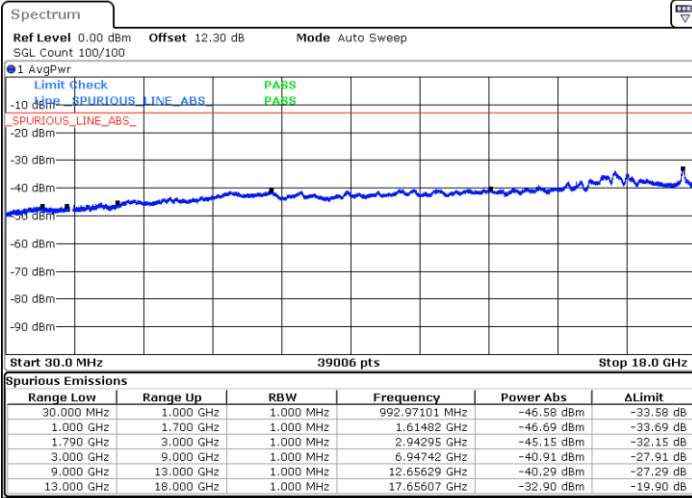

Date: 23.AUG.2023 22:57:37

LTE Band 66B / 10MHz+5MHz

QPSK

Highest Channel / 1RB0 and 1RB24

Highest Channel / 1RB49 and 1RB0

Date: 23.AUG.2023 23:09:29

Date: 23.AUG.2023 23:08:14

LTE Band 66B / 10MHz+10MHz

QPSK

Lowest Channel / 1RB0 and 1RB49

Lowest Channel / 1RB49 and 1RB0

Date: 23.AUG.2023 23:20:36

Date: 23.AUG.2023 23:19:21

Middle Channel / 1RB0 and 1RB49

Middle Channel / 1RB49 and 1RB0

Date: 23.AUG.2023 23:46:44

Date: 23.AUG.2023 23:47:59

LTE Band 66B / 10MHz+10MHz

QPSK

Highest Channel / 1RB0 and 1RB49

Highest Channel / 1RB49 and 1RB0

Date: 24.AUG.2023 00:01:29

Date: 24.AUG.2023 00:00:13

LTE Band 66B / 15MHz+5MHz