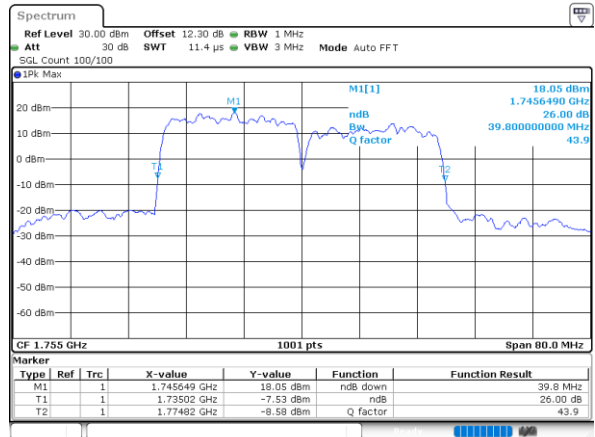

Middle Channel / 20MHz+5MHz

Date: 25.AUG.2023 21:17:05

Middle Channel / 20MHz+10MHz

Date: 24.AUG.2023 20:58:06

Middle Channel / 20MHz+15MHz

Date: 24.AUG.2023 22:54:35

Middle Channel / 20MHz+20MHz

Date: 25.AUG.2023 22:17:07

LTE Band 66C

256QAM

Middle Channel / 5MHz+20MHz

Date: 26_AUG.2023 00:31:24

Middle Channel / 10MHz+15MHz

Date: 25_AUG.2023 22:13:14

Middle Channel / 10MHz+20MHz

Date: 25_AUG.2023 22:54:22