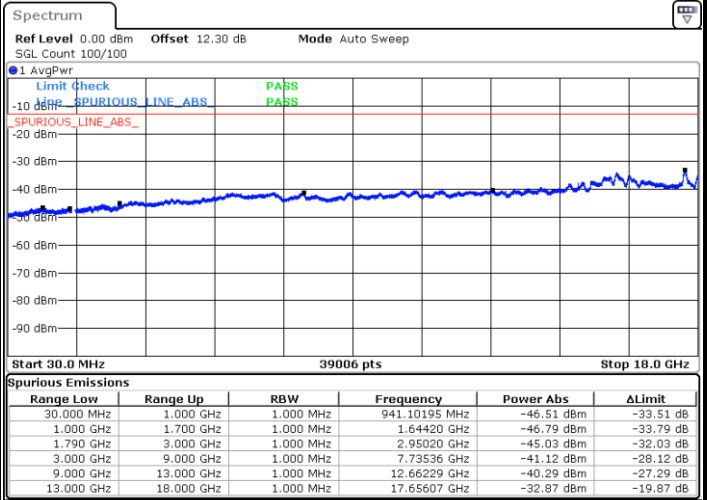

Date: 23.AUG.2023 23:47:59

LTE Band 66B / 10MHz+10MHz

QPSK

Highest Channel / 1RB0 and 1RB49

Highest Channel / 1RB49 and 1RB0

Date: 24.AUG.2023 00:01:29

Date: 24.AUG.2023 00:00:13

LTE Band 66B / 15MHz+5MHz

QPSK

Lowest Channel / 1RB0 and 1RB24

Lowest Channel / 1RB74 and 1RB0

Date: 26.AUG.2023 16:58:05

Date: 26.AUG.2023 16:56:48

Middle Channel / 1RB0 and 1RB24

Middle Channel / 1RB74 and 1RB0

Date: 26.AUG.2023 17:02:02

Date: 26.AUG.2023 17:03:18

LTE Band 66B / 15MHz+5MHz

QPSK

Highest Channel / 1RB0 and 1RB24

Highest Channel / 1RB74 and 1RB0

Date: 26.AUG.2023 17:14:24

Date: 26.AUG.2023 17:13:08

LTE Band 66C

26dB Bandwidth

Mode	LTE Band 66C : 26dB BW(MHz)				
QPSK					
BW	5MHz+20MHz	10MHz+15MHz	10MHz+20MHz	15MHz+10MHz	15MHz+15MHz
Middle CH	24.78	25.23	29.97	25.28	30.63
BW	15MHz+20MHz	20MHz+5MHz	20MHz+10MHz	20MHz+15MHz	20MHz+20MHz
Middle CH	34.90	25.18	30.15	34.90	39.80