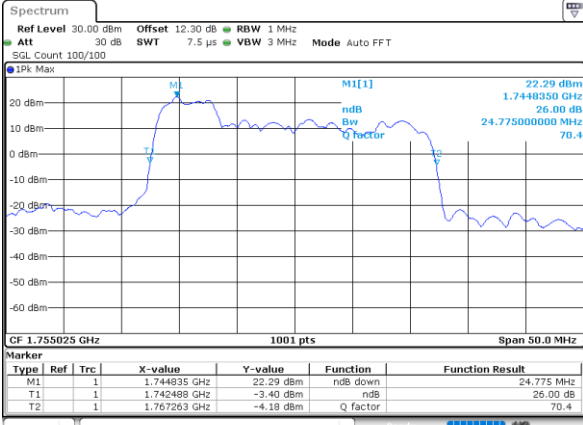

Middle Channel / 20MHz+5MHz

Date: 25.AUG.2023 21:17:31

Middle Channel / 20MHz+10MHz

Date: 24.AUG.2023 20:58:32

Middle Channel / 20MHz+15MHz

Date: 24.AUG.2023 22:55:01

Middle Channel / 20MHz+20MHz

Date: 25.AUG.2023 22:17:33

LTE Band 66C

64QAM

Middle Channel / 5MHz+20MHz

Date: 25_AUG.2023 21:45:07

Middle Channel / 10MHz+15MHz

Date: 24_AUG.2023 12:13:24

Middle Channel / 10MHz+20MHz

Date: 24_AUG.2023 20:22:36