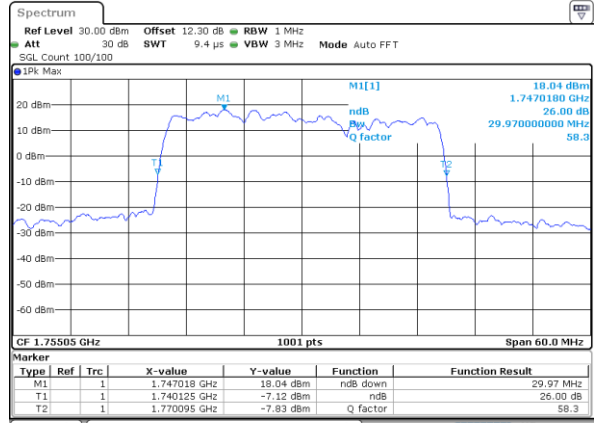

LTE Band 66C

16QAM

Middle Channel / 5MHz+20MHz

Date: 25_AUG.2023 21:45:33

Middle Channel / 10MHz+15MHz

Date: 24_AUG.2023 12:13:51

Middle Channel / 10MHz+20MHz

Date: 24_AUG.2023 20:23:03

Middle Channel / 15MHz+10MHz

Date: 24_AUG.2023 19:52:12

Middle Channel / 15MHz+15MHz

Date: 24_AUG.2023 21:54:19

Middle Channel / 15MHz+20MHz

Date: 24_AUG.2023 22:12:03

LTE Band 66C

16QAM

Middle Channel / 20MHz+5MHz

Date: 25.AUG.2023 21:17:31

Middle Channel / 20MHz+10MHz

Date: 24.AUG.2023 20:58:32

Middle Channel / 20MHz+15MHz

Date: 24.AUG.2023 22:55:01

Middle Channel / 20MHz+20MHz

Date: 25.AUG.2023 22:17:33