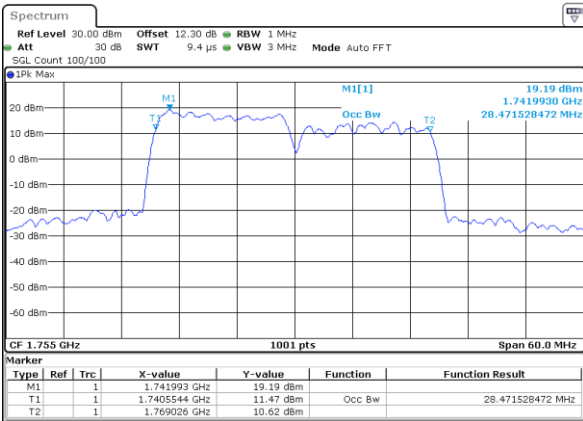

LTE Band 66C

16QAM

Middle Channel / 5MHz+20MHz

Date: 25_AUG.2023 21:44:15

Middle Channel / 10MHz+15MHz

Date: 24_AUG.2023 12:12:33

Middle Channel / 10MHz+20MHz

Date: 24_AUG.2023 20:21:44

Middle Channel / 15MHz+10MHz

Date: 24_AUG.2023 19:50:54

Middle Channel / 15MHz+15MHz

Date: 24_AUG.2023 21:53:00

Middle Channel / 15MHz+20MHz

Date: 24_AUG.2023 22:24:45

LTE Band 66C

16QAM