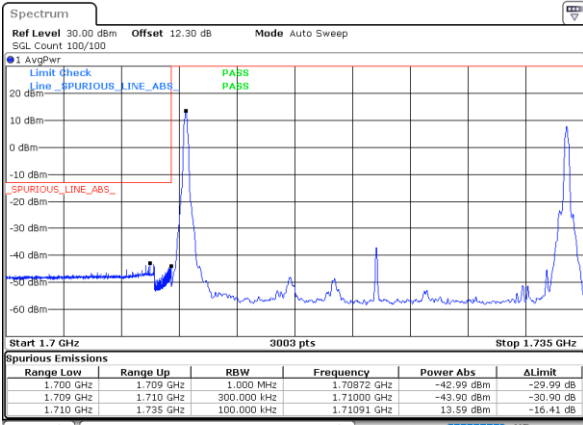

Conducted Band Edge

LTE Band 66C / 5MHz+20MHz

QPSK

Lowest Band Edge / 1RB0 and 1RB99

Highest Band Edge / 1RB0 and 1RB99

Date: 25.AUG.2023 21:37:57

Date: 25.AUG.2023 21:56:55

Lowest Band Edge / 1RB24 and 1RB0

Highest Band Edge / 1RB24 and 1RB0

Date: 25.AUG.2023 21:38:54

Date: 25.AUG.2023 22:01:39

Lowest Band Edge / Full RB

Highest Band Edge / Full RB

Date: 25.AUG.2023 21:33:13

Date: 25.AUG.2023 21:55:58

LTE Band 66C / 10MHz+15MHz

QPSK

Lowest Band Edge / 1RB0 and 1RB74

Date: 24.AUG.2023 11:57:16

Highest Band Edge / 1RB0 and 1RB74

Date: 24.AUG.2023 13:14:14

Lowest Band Edge / 1RB49 and 1RB0

Date: 24.AUG.2023 11:58:14

Highest Band Edge / 1RB49 and 1RB0