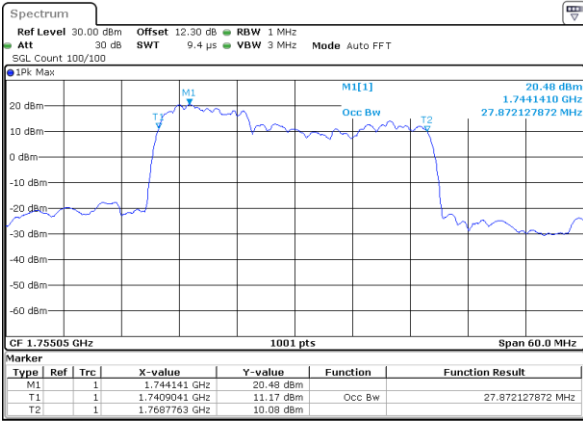

LTE Band 66C

16QAM

Middle Channel / 5MHz+20MHz

Date: 25_AUG.2023 21:44:15

Middle Channel / 10MHz+15MHz

Date: 24_AUG.2023 12:12:33

Middle Channel / 10MHz+20MHz

Date: 24_AUG.2023 20:21:44

Middle Channel / 15MHz+10MHz

Date: 24_AUG.2023 19:50:54

Middle Channel / 15MHz+15MHz

Date: 24_AUG.2023 21:53:00

Middle Channel / 15MHz+20MHz

Date: 24_AUG.2023 22:24:45

LTE Band 66C

16QAM