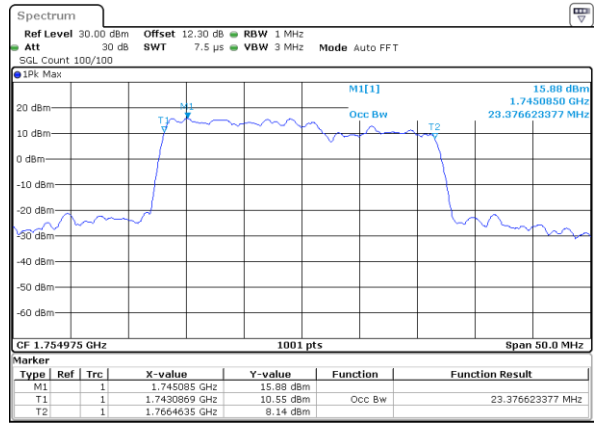

Middle Channel / 20MHz+5MHz

Date: 25.AUG.2023 21:16:39

Middle Channel / 20MHz+10MHz

Date: 24.AUG.2023 20:57:40

Middle Channel / 20MHz+15MHz

Date: 24.AUG.2023 22:54:09

Middle Channel / 20MHz+20MHz

Date: 25.AUG.2023 22:16:42

LTE Band 66C

256QAM

Middle Channel / 5MHz+20MHz

Date: 26_AUG.2023 00:30:59

Middle Channel / 10MHz+15MHz

Date: 25_AUG.2023 22:35:49

Middle Channel / 10MHz+20MHz

Date: 25_AUG.2023 22:53:57

Middle Channel / 15MHz+10MHz

Date: 25_AUG.2023 22:47:02

Middle Channel / 15MHz+15MHz

Date: 25_AUG.2023 23:10:47

Middle Channel / 15MHz+20MHz

Date: 25_AUG.2023 23:21:53

LTE Band 66C

256QAM