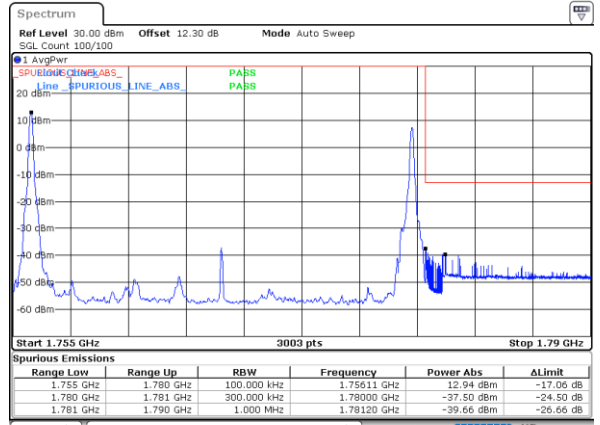

Conducted Band Edge

LTE Band 66C / 5MHz+20MHz

QPSK

Lowest Band Edge / 1RB0 and 1RB99

Highest Band Edge / 1RB0 and 1RB99

Date: 25.AUG.2023 21:37:57

Date: 25.AUG.2023 21:56:55

Lowest Band Edge / 1RB24 and 1RB0

Highest Band Edge / 1RB24 and 1RB0

Date: 25.AUG.2023 21:38:54

Date: 25.AUG.2023 22:01:39

Lowest Band Edge / Full RB

Highest Band Edge / Full RB

Date: 25.AUG.2023 21:33:13

Date: 25.AUG.2023 21:55:58

LTE Band 66C / 10MHz+15MHz

QPSK

Lowest Band Edge / 1RB0 and 1RB74

Date: 24.AUG.2023 11:57:16

Highest Band Edge / 1RB0 and 1RB74

Date: 24.AUG.2023 13:14:14

Lowest Band Edge / 1RB49 and 1RB0

Date: 24.AUG.2023 11:58:14

Highest Band Edge / 1RB49 and 1RB0