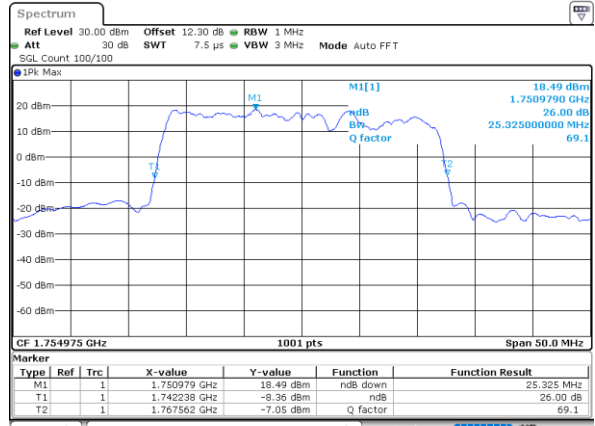

LTE Band 66C

64QAM

Middle Channel / 5MHz+20MHz

Date: 25_AUG.2023 21:45:07

Middle Channel / 10MHz+15MHz

Date: 24_AUG.2023 12:13:24

Middle Channel / 10MHz+20MHz

Date: 24_AUG.2023 20:22:36

Middle Channel / 15MHz+10MHz

Date: 24_AUG.2023 19:51:46

Middle Channel / 15MHz+15MHz

Date: 24_AUG.2023 21:53:52

Middle Channel / 15MHz+20MHz

Date: 24_AUG.2023 22:25:37

LTE Band 66C

64QAM