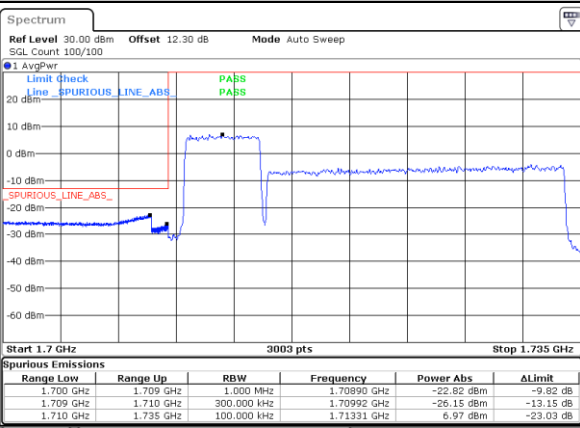

Conducted Band Edge

LTE Band 66C / 5MHz+20MHz

QPSK

Lowest Band Edge / 1RB0 and 1RB99

Highest Band Edge / 1RB0 and 1RB99

Date: 25.AUG.2023 21:37:57

Date: 25.AUG.2023 21:56:55

Lowest Band Edge / 1RB24 and 1RB0

Highest Band Edge / 1RB24 and 1RB0

Date: 25.AUG.2023 21:38:54

Date: 25.AUG.2023 22:01:39

Lowest Band Edge / Full RB

Highest Band Edge / Full RB

Date: 25.AUG.2023 21:33:13

Date: 25.AUG.2023 21:55:58

LTE Band 66C / 10MHz+15MHz

QPSK

Lowest Band Edge / 1RB0 and 1RB74

Date: 24.AUG.2023 11:57:16

Highest Band Edge / 1RB0 and 1RB74

Date: 24.AUG.2023 13:14:14

Lowest Band Edge / 1RB49 and 1RB0

Date: 24.AUG.2023 11:58:14

Highest Band Edge / 1RB49 and 1RB0