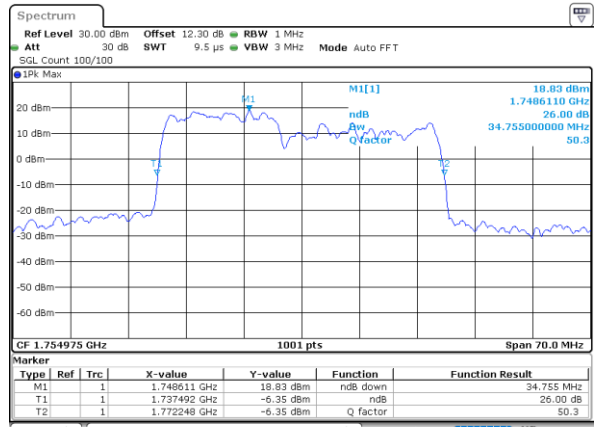

LTE Band 66C

16QAM

Middle Channel / 5MHz+20MHz

Date: 25_AUG.2023 21:45:33

Middle Channel / 10MHz+15MHz

Date: 24_AUG.2023 12:13:51

Middle Channel / 10MHz+20MHz

Date: 24_AUG.2023 20:23:03

Middle Channel / 15MHz+10MHz

Date: 24_AUG.2023 19:52:12

Middle Channel / 15MHz+15MHz

Date: 24_AUG.2023 21:54:19

Middle Channel / 15MHz+20MHz

Date: 24_AUG.2023 22:12:03

LTE Band 66C

16QAM

Middle Channel / 20MHz+5MHz

Date: 25.AUG.2023 21:17:31

Middle Channel / 20MHz+10MHz

Date: 24.AUG.2023 20:58:32

Middle Channel / 20MHz+15MHz

Date: 24.AUG.2023 22:55:01

Middle Channel / 20MHz+20MHz

Date: 25.AUG.2023 22:17:33