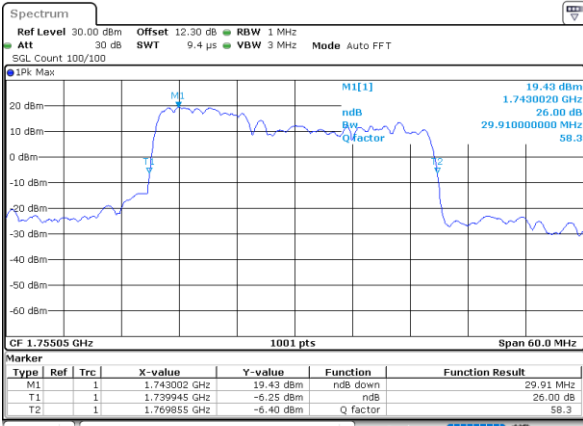

LTE Band 66C

64QAM

Middle Channel / 5MHz+20MHz

Date: 25_AUG.2023 21:45:07

Middle Channel / 10MHz+15MHz

Date: 24_AUG.2023 12:13:24

Middle Channel / 10MHz+20MHz

Date: 24_AUG.2023 20:22:36