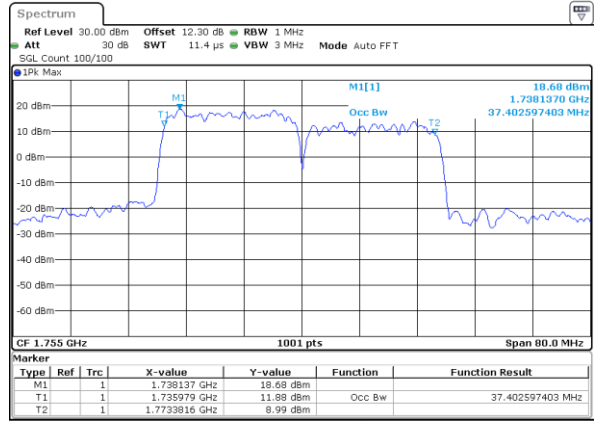

Middle Channel / 15MHz+10MHz

Date: 24_AUG.2023 19:50:28

Middle Channel / 15MHz+15MHz

Date: 24_AUG.2023 21:52:33

Middle Channel / 15MHz+20MHz

Date: 24_AUG.2023 22:24:19

LTE Band 66C

QPSK

Middle Channel / 20MHz+5MHz

Date: 25.AUG.2023 00:05:13

Middle Channel / 20MHz+10MHz

Date: 24.AUG.2023 20:56:47

Middle Channel / 20MHz+15MHz

Date: 24.AUG.2023 22:53:17

Middle Channel / 20MHz+20MHz

Date: 25.AUG.2023 22:15:49

LTE Band 66C

16QAM

Middle Channel / 5MHz+20MHz

Date: 25_AUG.2023 21:44:15

Middle Channel / 10MHz+15MHz

Date: 24_AUG.2023 12:12:33

Middle Channel / 10MHz+20MHz

Date: 24_AUG.2023 20:21:44