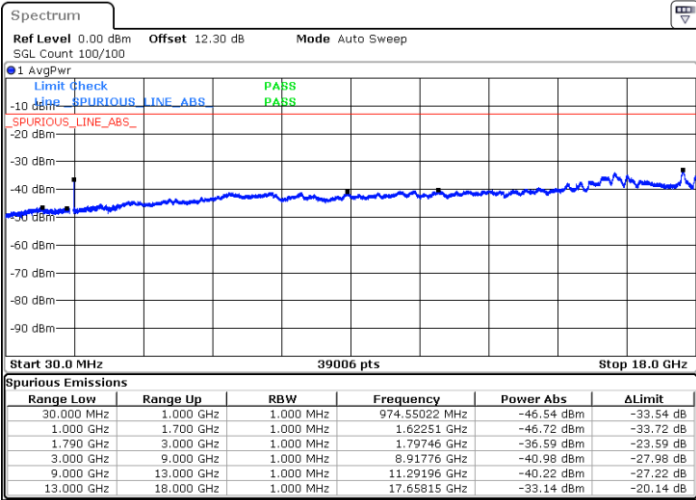

LTE Band 66B / 5MHz+10MHz

QPSK

Highest Channel / 1RB0 and 1RB49

Highest Channel / 1RB24 and 1RB0

Date: 23.AUG.2023 22:30:41

Date: 23.AUG.2023 22:29:26

LTE Band 66B / 5MHz+15MHz

QPSK

Lowest Channel / 1RB0 and 1RB74

Lowest Channel / 1RB24 and 1RB0

Date: 26.AUG.2023 16:30:37

Date: 26.AUG.2023 16:29:20

Middle Channel / 1RB0 and 1RB74

Middle Channel / 1RB24 and 1RB0

Date: 26.AUG.2023 16:34:34

Date: 26.AUG.2023 16:35:49

LTE Band 66B / 5MHz+15MHz

QPSK

Highest Channel / 1RB0 and 1RB74

Highest Channel / 1RB24 and 1RB0

Date: 26.AUG.2023 16:46:56

Date: 26.AUG.2023 16:45:39

LTE Band 66B / 10MHz+5MHz

Date: 23.AUG.2023 22:57:37

LTE Band 66B / 10MHz+5MHz

QPSK

Highest Channel / 1RB0 and 1RB24

Highest Channel / 1RB49 and 1RB0

Date: 23.AUG.2023 23:09:29

Date: 23.AUG.2023 23:08:14

LTE Band 66B / 10MHz+10MHz