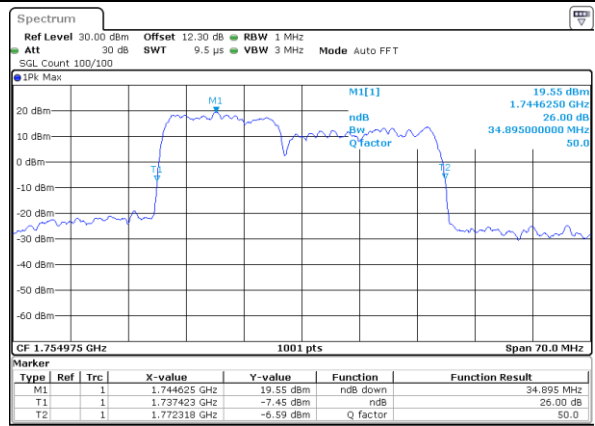

LTE Band 66C

QPSK

Middle Channel / 5MHz+20MHz

Date: 25_AUG.2023 21:45:59

Middle Channel / 10MHz+15MHz

Date: 24_AUG.2023 12:14:17

Middle Channel / 10MHz+20MHz

Date: 24_AUG.2023 20:23:29

Middle Channel / 15MHz+10MHz

Date: 24_AUG.2023 19:52:39

Middle Channel / 15MHz+15MHz

Date: 24_AUG.2023 21:54:44

Middle Channel / 15MHz+20MHz

Date: 24_AUG.2023 22:12:30

LTE Band 66C

QPSK