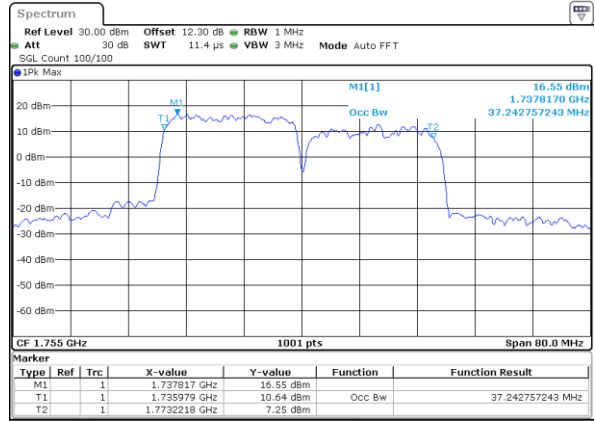

Middle Channel / 15MHz+10MHz

Date: 24_AUG.2023 19:50:54

Middle Channel / 15MHz+15MHz

Date: 24_AUG.2023 21:53:00

Middle Channel / 15MHz+20MHz

Date: 24_AUG.2023 22:24:45

LTE Band 66C

16QAM

Middle Channel / 20MHz+5MHz

Date: 25.AUG.2023 00:05:58

Middle Channel / 20MHz+10MHz

Date: 24.AUG.2023 20:57:14

Middle Channel / 20MHz+15MHz

Date: 24.AUG.2023 22:53:43

Middle Channel / 20MHz+20MHz

Date: 25.AUG.2023 22:16:15

LTE Band 66C

64QAM

Middle Channel / 5MHz+20MHz

Date: 25_AUG.2023 21:44:41

Middle Channel / 10MHz+15MHz

Date: 24_AUG.2023 12:12:59

Middle Channel / 10MHz+20MHz

Date: 24_AUG.2023 20:22:11