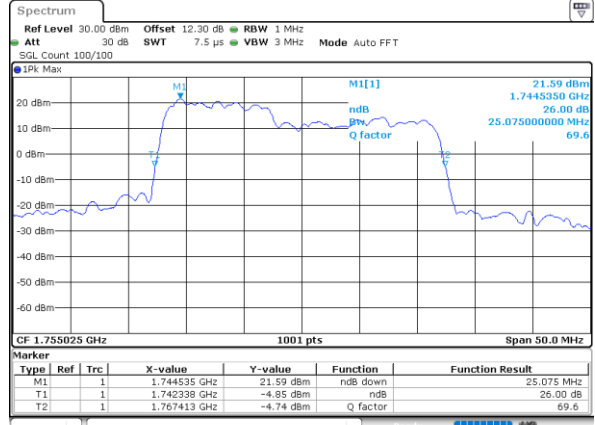

LTE Band 66C

64QAM

Middle Channel / 5MHz+20MHz

Date: 25_AUG.2023 21:45:07

Middle Channel / 10MHz+15MHz

Date: 24_AUG.2023 12:13:24

Middle Channel / 10MHz+20MHz

Date: 24_AUG.2023 20:22:36

Middle Channel / 15MHz+10MHz

Date: 24_AUG.2023 19:51:46

Middle Channel / 15MHz+15MHz

Date: 24_AUG.2023 21:53:52

Middle Channel / 15MHz+20MHz

Date: 24_AUG.2023 22:25:37

LTE Band 66C

64QAM