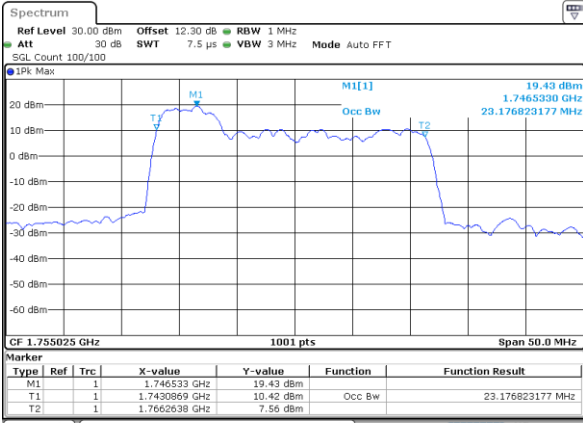

Middle Channel / 15MHz+10MHz

Date: 24_AUG.2023 19:51:21

Middle Channel / 15MHz+15MHz

Date: 24_AUG.2023 21:53:26

Middle Channel / 15MHz+20MHz

Date: 24_AUG.2023 22:25:12

LTE Band 66C

64QAM

Middle Channel / 20MHz+5MHz

Date: 25.AUG.2023 21:16:39

Middle Channel / 20MHz+10MHz

Date: 24.AUG.2023 20:57:40

Middle Channel / 20MHz+15MHz

Date: 24.AUG.2023 22:54:09

Middle Channel / 20MHz+20MHz

Date: 25.AUG.2023 22:16:42

LTE Band 66C

256QAM

Middle Channel / 5MHz+20MHz

Date: 26_AUG.2023 00:30:59

Middle Channel / 10MHz+15MHz

Date: 25_AUG.2023 22:35:49

Middle Channel / 10MHz+20MHz

Date: 25_AUG.2023 22:53:57