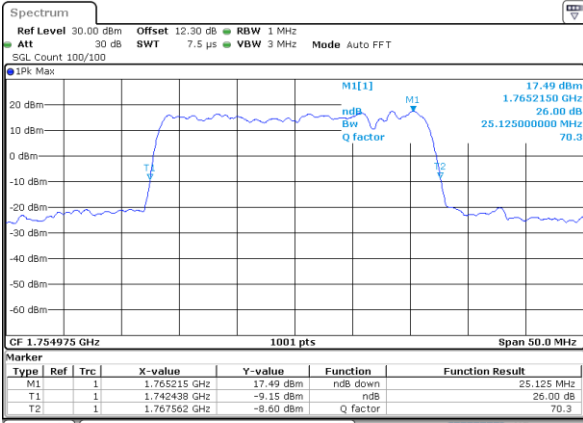

LTE Band 66C

16QAM

Middle Channel / 20MHz+5MHz

Date: 25.AUG.2023 21:17:31