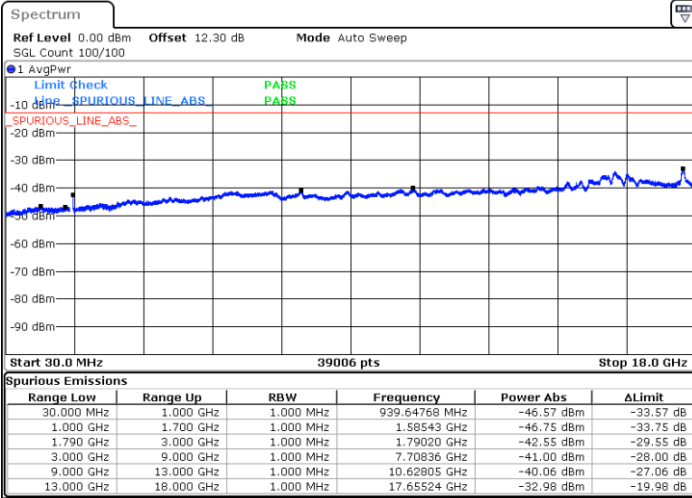

Date: 26.AUG.2023 16:35:49

LTE Band 66B / 5MHz+15MHz

QPSK

Highest Channel / 1RB0 and 1RB74

Highest Channel / 1RB24 and 1RB0

Date: 26.AUG.2023 16:46:56

Date: 26.AUG.2023 16:45:39

LTE Band 66B / 10MHz+5MHz

QPSK

Lowest Channel / 1RB0 and 1RB24

Lowest Channel / 1RB49 and 1RB0

Date: 23.AUG.2023 22:41:54

Date: 23.AUG.2023 22:40:36

Middle Channel / 1RB0 and 1RB24

Middle Channel / 1RB49 and 1RB0

Date: 23.AUG.2023 22:56:20

Date: 23.AUG.2023 22:57:37

LTE Band 66B / 10MHz+5MHz

QPSK

Highest Channel / 1RB0 and 1RB24

Highest Channel / 1RB49 and 1RB0

Date: 23.AUG.2023 23:09:29

Date: 23.AUG.2023 23:08:14

LTE Band 66B / 10MHz+10MHz