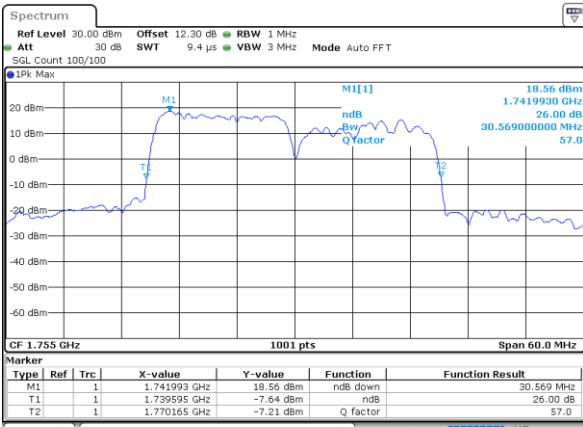

Middle Channel / 15MHz+15MHz

Date: 24_AUG.2023 21:54:19