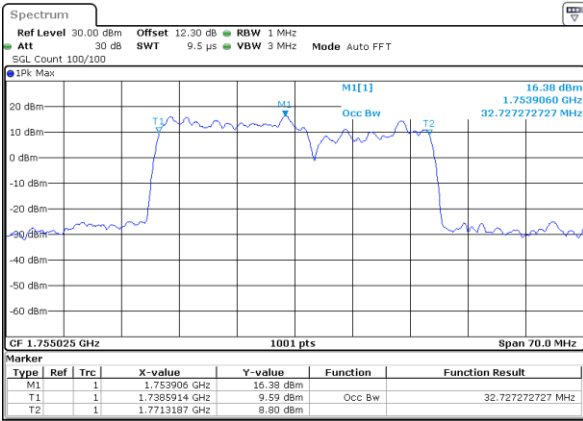

Middle Channel / 15MHz+10MHz

Date: 25_AUG.2023 22:47:02

Middle Channel / 15MHz+15MHz

Date: 25_AUG.2023 23:10:47

Middle Channel / 15MHz+20MHz

Date: 25_AUG.2023 23:21:53

LTE Band 66C

256QAM

Middle Channel / 20MHz+5MHz

Date: 26.AUG.2023 00:23:13

Middle Channel / 20MHz+10MHz

Date: 25.AUG.2023 23:03:26

Middle Channel / 20MHz+15MHz

Date: 26.AUG.2023 00:16:47

Middle Channel / 20MHz+20MHz

Date: 26.AUG.2023 00:19:54

Conducted Band Edge

LTE Band 66C / 5MHz+20MHz

QPSK

Lowest Band Edge / 1RB0 and 1RB99

Highest Band Edge / 1RB0 and 1RB99

Date: 25.AUG.2023 21:37:57

Date: 25.AUG.2023 21:56:55

Lowest Band Edge / 1RB24 and 1RB0

Highest Band Edge / 1RB24 and 1RB0

Date: 25.AUG.2023 21:38:54

Date: 25.AUG.2023 22:01:39

Lowest Band Edge / Full RB

Highest Band Edge / Full RB

Date: 25.AUG.2023 21:33:13

Date: 25.AUG.2023 21:55:58

LTE Band 66C / 10MHz+15MHz