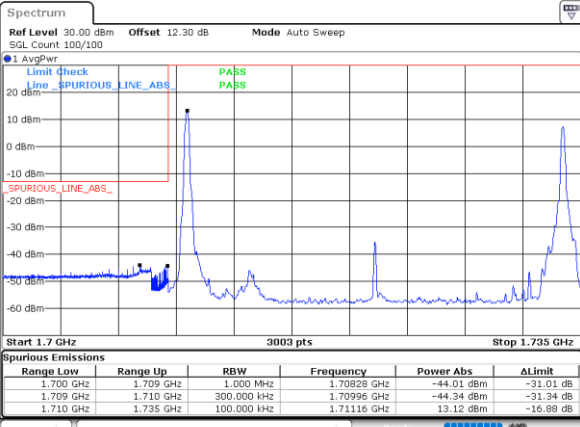

Middle Channel / 15MHz+10MHz

Date: 25_AUG.2023 22:47:02

Middle Channel / 15MHz+15MHz

Date: 25_AUG.2023 23:10:47

Middle Channel / 15MHz+20MHz

Date: 25_AUG.2023 23:21:53

LTE Band 66C

256QAM

Middle Channel / 20MHz+5MHz

Date: 26.AUG.2023 00:23:13

Middle Channel / 20MHz+10MHz

Date: 25.AUG.2023 23:03:26

Middle Channel / 20MHz+15MHz

Date: 26.AUG.2023 00:16:47

Middle Channel / 20MHz+20MHz

Date: 26.AUG.2023 00:19:54

Conducted Band Edge

LTE Band 66C / 5MHz+20MHz

QPSK

Lowest Band Edge / 1RB0 and 1RB99

Highest Band Edge / 1RB0 and 1RB99

Date: 25.AUG.2023 21:37:57

Date: 25.AUG.2023 21:56:55

Lowest Band Edge / 1RB24 and 1RB0

Highest Band Edge / 1RB24 and 1RB0

Date: 25.AUG.2023 21:38:54

Date: 25.AUG.2023 22:01:39

Lowest Band Edge / Full RB

Highest Band Edge / Full RB

Date: 25.AUG.2023 21:33:13

Date: 25.AUG.2023 21:55:58

LTE Band 66C / 10MHz+15MHz