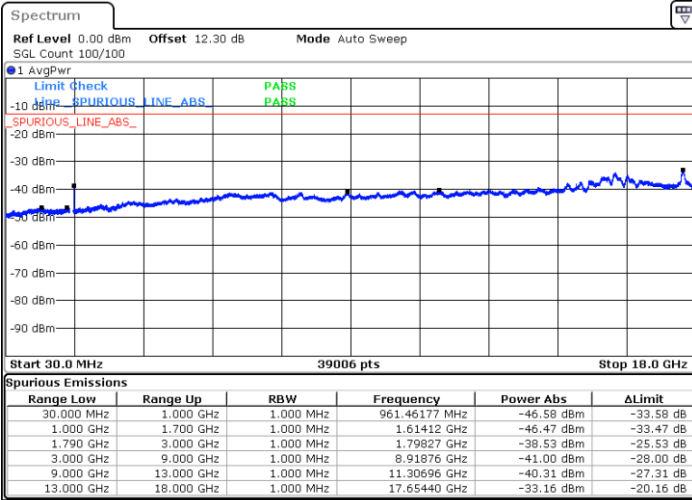

Date: 23.AUG.2023 23:47:59

LTE Band 66B / 10MHz+10MHz

QPSK

Highest Channel / 1RB0 and 1RB49

Highest Channel / 1RB49 and 1RB0

Date: 24.AUG.2023 00:01:29

Date: 24.AUG.2023 00:00:13

LTE Band 66B / 15MHz+5MHz

Date: 26.AUG.2023 17:03:18

LTE Band 66B / 15MHz+5MHz

QPSK

Highest Channel / 1RB0 and 1RB24

Highest Channel / 1RB74 and 1RB0

Date: 26.AUG.2023 17:14:24

Date: 26.AUG.2023 17:13:08

LTE Band 66C