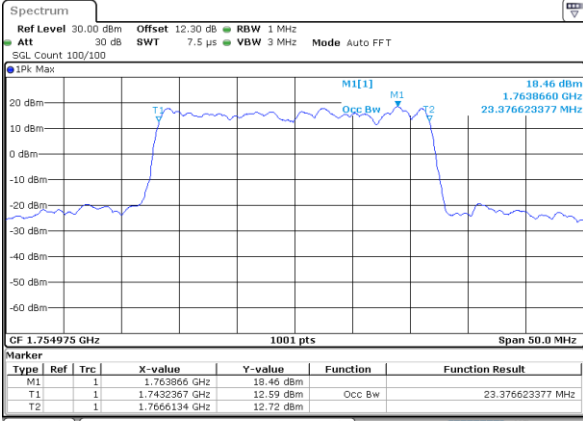

LTE Band 66C

16QAM

Middle Channel / 20MHz+5MHz

Date: 25.AUG.2023 00:05:58