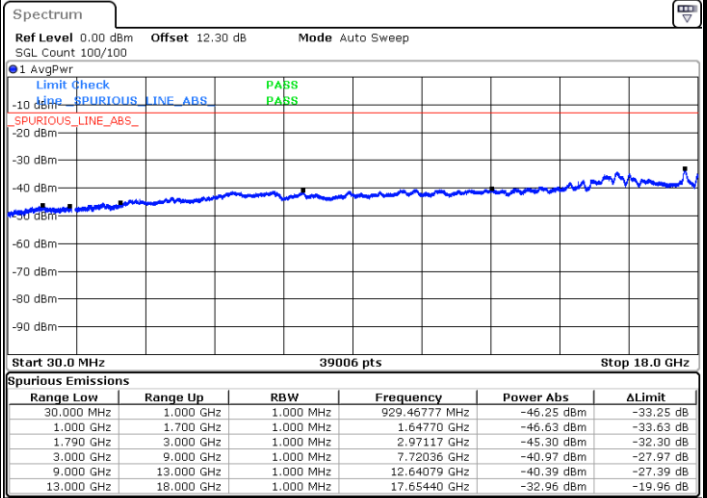

Date: 23.AUG.2023 22:57:37

LTE Band 66B / 10MHz+5MHz

QPSK

Highest Channel / 1RB0 and 1RB24

Highest Channel / 1RB49 and 1RB0

Date: 23.AUG.2023 23:09:29

Date: 23.AUG.2023 23:08:14

LTE Band 66B / 10MHz+10MHz

QPSK

Lowest Channel / 1RB0 and 1RB49

Lowest Channel / 1RB49 and 1RB0

Date: 23.AUG.2023 23:20:36

Date: 23.AUG.2023 23:19:21

Middle Channel / 1RB0 and 1RB49

Middle Channel / 1RB49 and 1RB0

Date: 23.AUG.2023 23:46:44

Date: 23.AUG.2023 23:47:59

LTE Band 66B / 10MHz+10MHz

QPSK

Highest Channel / 1RB0 and 1RB49

Highest Channel / 1RB49 and 1RB0

Date: 24.AUG.2023 00:01:29

Date: 24.AUG.2023 00:00:13

LTE Band 66B / 15MHz+5MHz