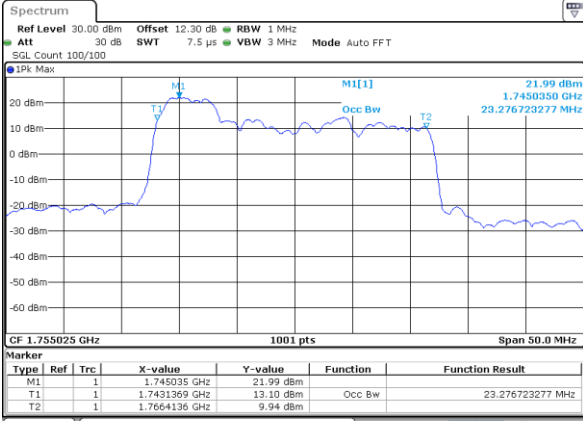

Middle Channel / 15MHz+10MHz

Date: 24_AUG.2023 19:50:54

Middle Channel / 15MHz+15MHz

Date: 24_AUG.2023 21:53:00

Middle Channel / 15MHz+20MHz

Date: 24_AUG.2023 22:24:45

LTE Band 66C

16QAM

Middle Channel / 20MHz+5MHz

Date: 25.AUG.2023 00:05:58

Middle Channel / 20MHz+10MHz

Date: 24.AUG.2023 20:57:14

Middle Channel / 20MHz+15MHz

Date: 24.AUG.2023 22:53:43

Middle Channel / 20MHz+20MHz

Date: 25.AUG.2023 22:16:15

LTE Band 66C

64QAM

Middle Channel / 5MHz+20MHz

Date: 25_AUG.2023 21:44:41

Middle Channel / 10MHz+15MHz

Date: 24_AUG.2023 12:12:59

Middle Channel / 10MHz+20MHz

Date: 24_AUG.2023 20:22:11