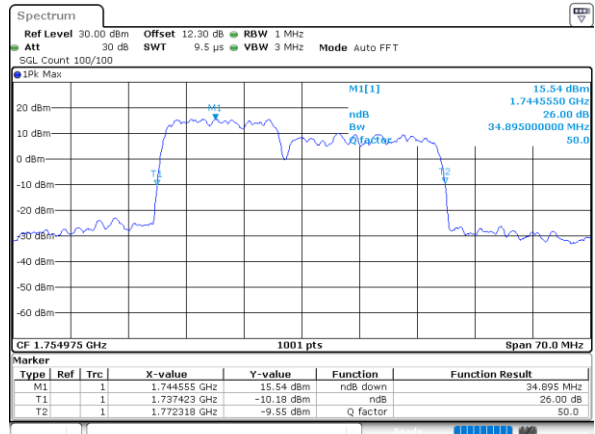

Middle Channel / 15MHz+10MHz

Date: 25_AUG.2023 22:47:27

Middle Channel / 15MHz+15MHz

Date: 25_AUG.2023 23:11:13

Middle Channel / 15MHz+20MHz

Date: 25_AUG.2023 23:22:18

LTE Band 66C

256QAM