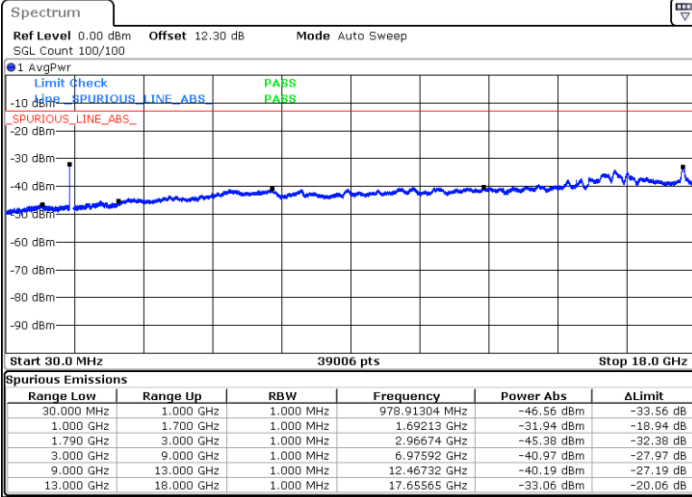

Date: 26.AUG.2023 16:35:49

LTE Band 66B / 5MHz+15MHz

QPSK

Highest Channel / 1RB0 and 1RB74

Highest Channel / 1RB24 and 1RB0

Date: 26.AUG.2023 16:46:56

Date: 26.AUG.2023 16:45:39

LTE Band 66B / 10MHz+5MHz

Date: 23.AUG.2023 22:57:37

LTE Band 66B / 10MHz+5MHz

QPSK

Highest Channel / 1RB0 and 1RB24

Highest Channel / 1RB49 and 1RB0

Date: 23.AUG.2023 23:09:29

Date: 23.AUG.2023 23:08:14

LTE Band 66B / 10MHz+10MHz

QPSK

Lowest Channel / 1RB0 and 1RB49

Lowest Channel / 1RB49 and 1RB0

Date: 23.AUG.2023 23:20:36

Date: 23.AUG.2023 23:19:21

Middle Channel / 1RB0 and 1RB49

Middle Channel / 1RB49 and 1RB0

Date: 23.AUG.2023 23:46:44

Date: 23.AUG.2023 23:47:59

LTE Band 66B / 10MHz+10MHz

QPSK

Highest Channel / 1RB0 and 1RB49

Highest Channel / 1RB49 and 1RB0

Date: 24.AUG.2023 00:01:29

Date: 24.AUG.2023 00:00:13

LTE Band 66B / 15MHz+5MHz