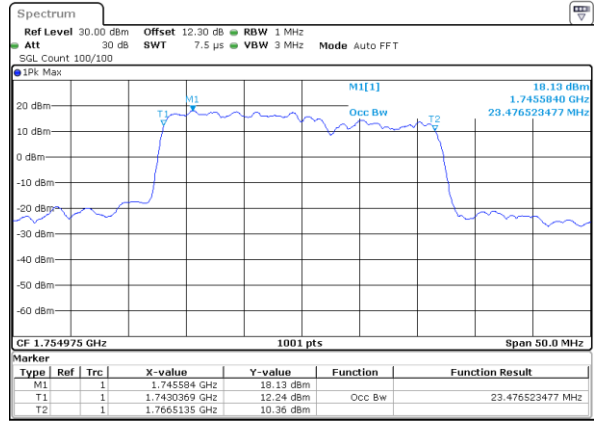

Middle Channel / 20MHz+5MHz

Date: 25.AUG.2023 00:05:13

Middle Channel / 20MHz+10MHz

Date: 24.AUG.2023 20:56:47

Middle Channel / 20MHz+15MHz

Date: 24.AUG.2023 22:53:17

Middle Channel / 20MHz+20MHz

Date: 25.AUG.2023 22:15:49

LTE Band 66C

16QAM

Middle Channel / 5MHz+20MHz

Date: 25_AUG.2023 21:44:15

Middle Channel / 10MHz+15MHz

Date: 24_AUG.2023 12:12:33

Middle Channel / 10MHz+20MHz

Date: 24_AUG.2023 20:21:44

Middle Channel / 15MHz+10MHz

Date: 24_AUG.2023 19:50:54

Middle Channel / 15MHz+15MHz

Date: 24_AUG.2023 21:53:00

Middle Channel / 15MHz+20MHz

Date: 24_AUG.2023 22:24:45

LTE Band 66C

16QAM