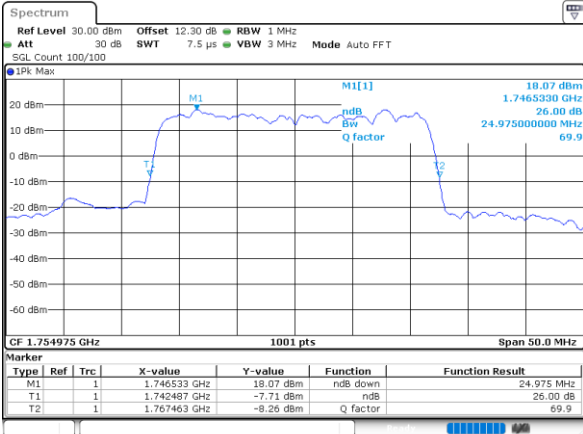

LTE Band 66C

64QAM

Middle Channel / 20MHz+5MHz

Date: 25.AUG.2023 21:17:05