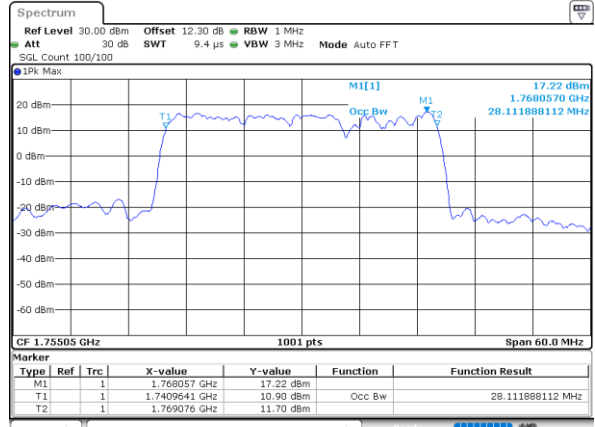

LTE Band 66C

64QAM

Middle Channel / 5MHz+20MHz

Date: 25_AUG.2023 21:44:41

Middle Channel / 10MHz+15MHz

Date: 24_AUG.2023 12:12:59

Middle Channel / 10MHz+20MHz

Date: 24_AUG.2023 20:22:11

Middle Channel / 15MHz+10MHz

Date: 24_AUG.2023 19:51:21

Middle Channel / 15MHz+15MHz

Date: 24_AUG.2023 21:53:26

Middle Channel / 15MHz+20MHz

Date: 24_AUG.2023 22:25:12

LTE Band 66C

64QAM

Middle Channel / 20MHz+5MHz

Date: 25.AUG.2023 21:16:39

Middle Channel / 20MHz+10MHz

Date: 24.AUG.2023 20:57:40

Middle Channel / 20MHz+15MHz

Date: 24.AUG.2023 22:54:09

Middle Channel / 20MHz+20MHz

Date: 25.AUG.2023 22:16:42