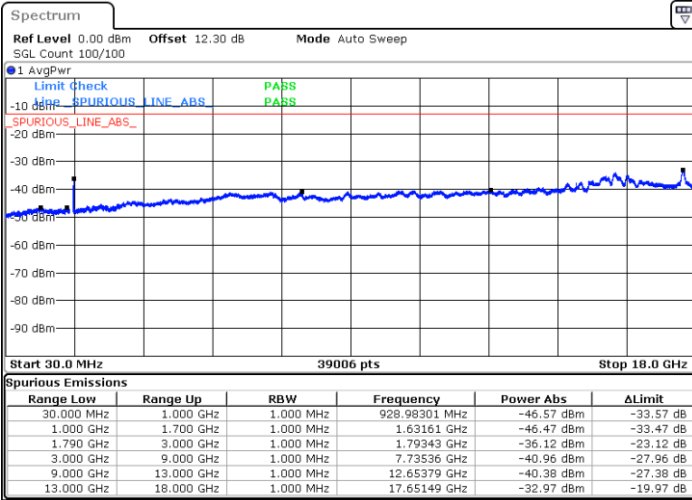

LTE Band 66B / 5MHz+10MHz

QPSK

Highest Channel / 1RB0 and 1RB49

Highest Channel / 1RB24 and 1RB0

Date: 23.AUG.2023 22:30:41

Date: 23.AUG.2023 22:29:26

LTE Band 66B / 5MHz+15MHz

QPSK

Lowest Channel / 1RB0 and 1RB74

Lowest Channel / 1RB24 and 1RB0

Date: 26.AUG.2023 16:30:37

Date: 26.AUG.2023 16:29:20

Middle Channel / 1RB0 and 1RB74

Middle Channel / 1RB24 and 1RB0

Date: 26.AUG.2023 16:34:34

Date: 26.AUG.2023 16:35:49

LTE Band 66B / 5MHz+15MHz

QPSK

Highest Channel / 1RB0 and 1RB74

Highest Channel / 1RB24 and 1RB0

Date: 26.AUG.2023 16:46:56

Date: 26.AUG.2023 16:45:39

LTE Band 66B / 10MHz+5MHz