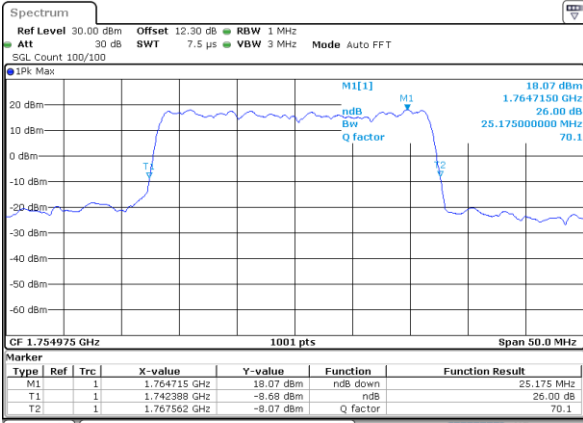

LTE Band 66C

QPSK

Middle Channel / 20MHz+5MHz

Date: 25.AUG.2023 21:17:57