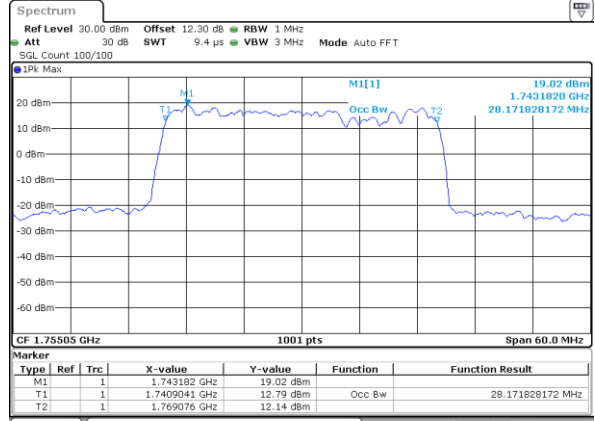

Middle Channel / 20MHz+10MHz

Date: 24.AUG.2023 20:56:47