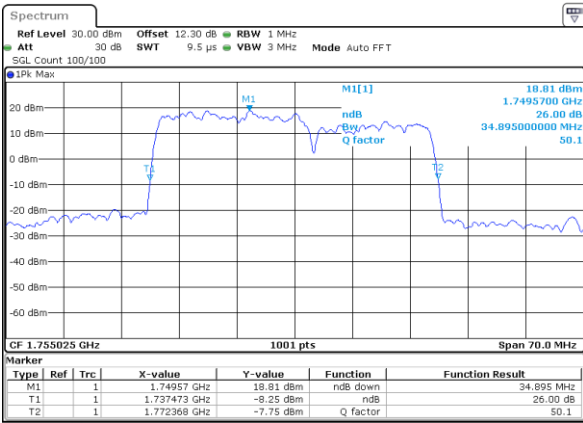

Middle Channel / 15MHz+10MHz

Date: 24_AUG.2023 19:52:39

Middle Channel / 15MHz+15MHz

Date: 24_AUG.2023 21:54:44

Middle Channel / 15MHz+20MHz

Date: 24_AUG.2023 22:12:30

LTE Band 66C

QPSK

Middle Channel / 20MHz+5MHz

Date: 25.AUG.2023 21:17:57

Middle Channel / 20MHz+10MHz

Date: 24.AUG.2023 20:58:59

Middle Channel / 20MHz+15MHz

Date: 24.AUG.2023 22:55:28

Middle Channel / 20MHz+20MHz

Date: 25.AUG.2023 22:18:00

LTE Band 66C

16QAM

Middle Channel / 5MHz+20MHz

Date: 25_AUG.2023 21:45:33

Middle Channel / 10MHz+15MHz

Date: 24_AUG.2023 12:13:51

Middle Channel / 10MHz+20MHz

Date: 24_AUG.2023 20:23:03