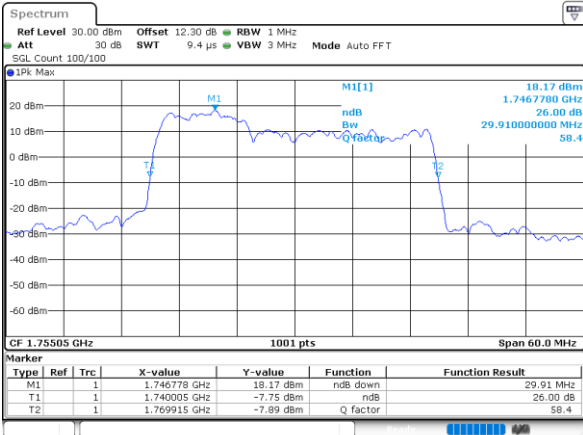

LTE Band 66C

256QAM

Middle Channel / 5MHz+20MHz

Date: 26_AUG.2023 00:31:24

Middle Channel / 10MHz+15MHz

Date: 25_AUG.2023 22:13:14

Middle Channel / 10MHz+20MHz

Date: 25_AUG.2023 22:54:22

Middle Channel / 15MHz+10MHz

Date: 25_AUG.2023 22:47:27

Middle Channel / 15MHz+15MHz

Date: 25_AUG.2023 23:11:13

Middle Channel / 15MHz+20MHz

Date: 25_AUG.2023 23:22:18

LTE Band 66C

256QAM