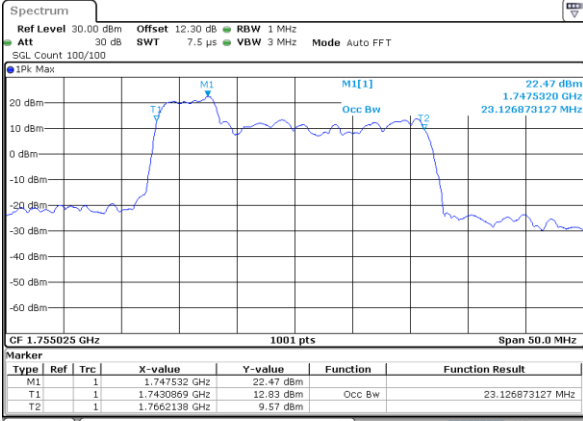

Middle Channel / 15MHz+10MHz

Date: 24_AUG.2023 19:50:28

Middle Channel / 15MHz+15MHz

Date: 24_AUG.2023 21:52:33

Middle Channel / 15MHz+20MHz

Date: 24_AUG.2023 22:24:19

LTE Band 66C

QPSK

Middle Channel / 20MHz+5MHz

Date: 25.AUG.2023 00:05:13

Middle Channel / 20MHz+10MHz

Date: 24.AUG.2023 20:56:47

Middle Channel / 20MHz+15MHz

Date: 24.AUG.2023 22:53:17

Middle Channel / 20MHz+20MHz

Date: 25.AUG.2023 22:15:49

LTE Band 66C

16QAM

Middle Channel / 5MHz+20MHz

Date: 25_AUG.2023 21:44:15

Middle Channel / 10MHz+15MHz

Date: 24_AUG.2023 12:12:33

Middle Channel / 10MHz+20MHz

Date: 24_AUG.2023 20:21:44