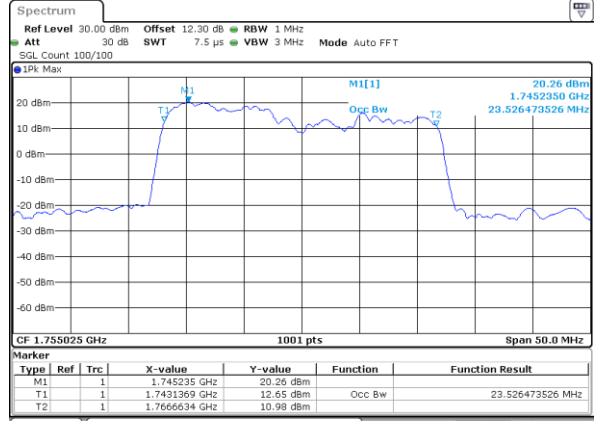

LTE Band 66C

16QAM

Middle Channel / 5MHz+20MHz

Date: 25_AUG.2023 21:44:15

Middle Channel / 10MHz+15MHz

Date: 24_AUG.2023 12:12:33

Middle Channel / 10MHz+20MHz

Date: 24_AUG.2023 20:21:44

Middle Channel / 15MHz+10MHz

Date: 24_AUG.2023 19:50:54

Middle Channel / 15MHz+15MHz

Date: 24_AUG.2023 21:53:00

Middle Channel / 15MHz+20MHz

Date: 24_AUG.2023 22:24:45

LTE Band 66C

16QAM