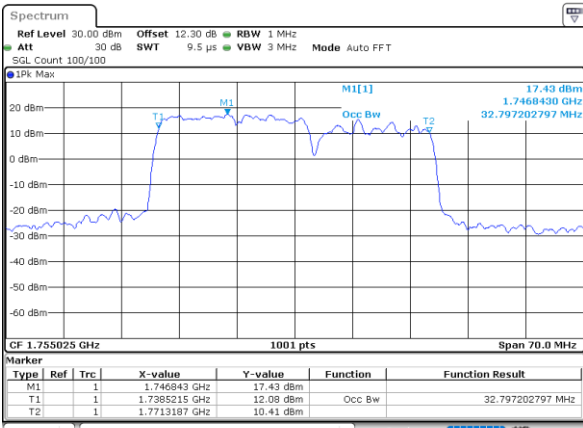

Middle Channel / 15MHz+10MHz

Date: 24_AUG.2023 19:51:21

Middle Channel / 15MHz+15MHz

Date: 24_AUG.2023 21:53:26

Middle Channel / 15MHz+20MHz

Date: 24_AUG.2023 22:25:12

LTE Band 66C

64QAM

Middle Channel / 20MHz+5MHz

Date: 25.AUG.2023 21:16:39

Middle Channel / 20MHz+10MHz

Date: 24.AUG.2023 20:57:40

Middle Channel / 20MHz+15MHz

Date: 24.AUG.2023 22:54:09

Middle Channel / 20MHz+20MHz

Date: 25.AUG.2023 22:16:42

LTE Band 66C

256QAM

Middle Channel / 5MHz+20MHz

Date: 26_AUG.2023 00:30:59

Middle Channel / 10MHz+15MHz

Date: 25_AUG.2023 22:35:49

Middle Channel / 10MHz+20MHz

Date: 25_AUG.2023 22:53:57