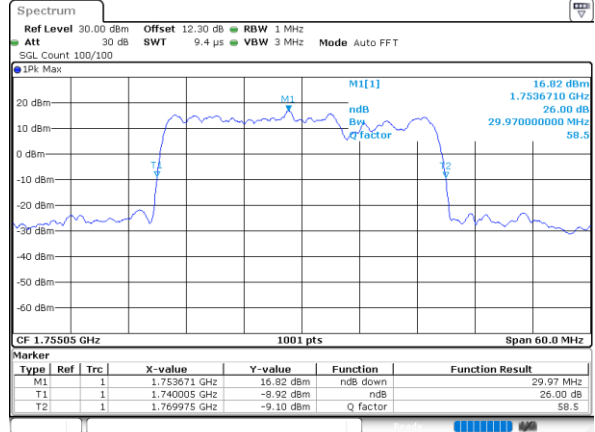

Middle Channel / 20MHz+10MHz

Date: 25.AUG.2023 23:03:51