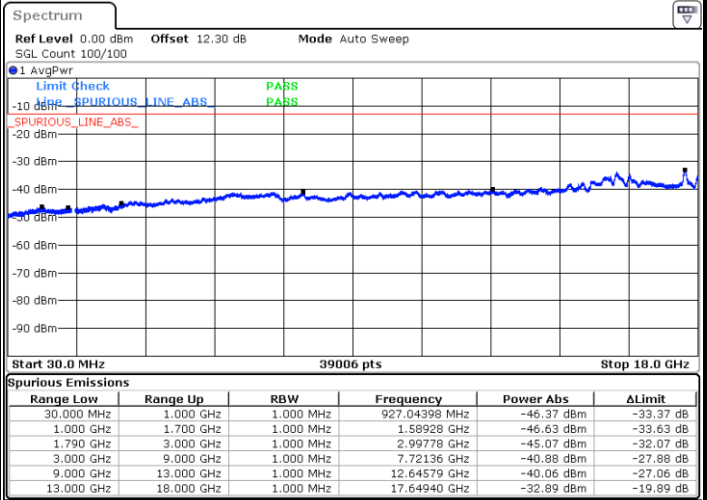

LTE Band 66B / 5MHz+10MHz

QPSK

Highest Channel / 1RB0 and 1RB49

Highest Channel / 1RB24 and 1RB0

Date: 23.AUG.2023 22:30:41

Date: 23.AUG.2023 22:29:26

LTE Band 66B / 5MHz+15MHz

QPSK

Lowest Channel / 1RB0 and 1RB74

Lowest Channel / 1RB24 and 1RB0

Date: 26.AUG.2023 16:30:37

Date: 26.AUG.2023 16:29:20

Middle Channel / 1RB0 and 1RB74

Middle Channel / 1RB24 and 1RB0

Date: 26.AUG.2023 16:34:34

Date: 26.AUG.2023 16:35:49

LTE Band 66B / 5MHz+15MHz

QPSK

Highest Channel / 1RB0 and 1RB74

Highest Channel / 1RB24 and 1RB0

Date: 26.AUG.2023 16:46:56

Date: 26.AUG.2023 16:45:39

LTE Band 66B / 10MHz+5MHz

Date: 23.AUG.2023 22:57:37

LTE Band 66B / 10MHz+5MHz

QPSK

Highest Channel / 1RB0 and 1RB24

Highest Channel / 1RB49 and 1RB0

Date: 23.AUG.2023 23:09:29

Date: 23.AUG.2023 23:08:14

LTE Band 66B / 10MHz+10MHz