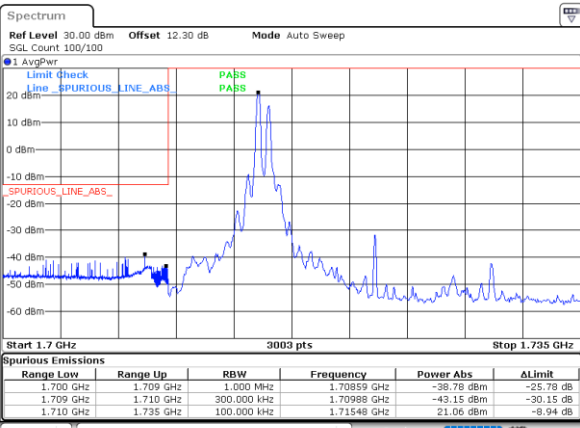

Middle Channel / 20MHz+5MHz

Date: 26.AUG.2023 00:23:13

Middle Channel / 20MHz+10MHz

Date: 25.AUG.2023 23:03:26

Middle Channel / 20MHz+15MHz

Date: 26.AUG.2023 00:16:47

Middle Channel / 20MHz+20MHz

Date: 26.AUG.2023 00:19:54

Conducted Band Edge

LTE Band 66C / 5MHz+20MHz

QPSK

Lowest Band Edge / 1RB0 and 1RB99

Highest Band Edge / 1RB0 and 1RB99

Date: 25.AUG.2023 21:37:57

Date: 25.AUG.2023 21:56:55

Lowest Band Edge / 1RB24 and 1RB0

Highest Band Edge / 1RB24 and 1RB0

Date: 25.AUG.2023 21:38:54

Date: 25.AUG.2023 22:01:39

Lowest Band Edge / Full RB

Highest Band Edge / Full RB

Date: 25.AUG.2023 21:33:13

Date: 25.AUG.2023 21:55:58

LTE Band 66C / 10MHz+15MHz