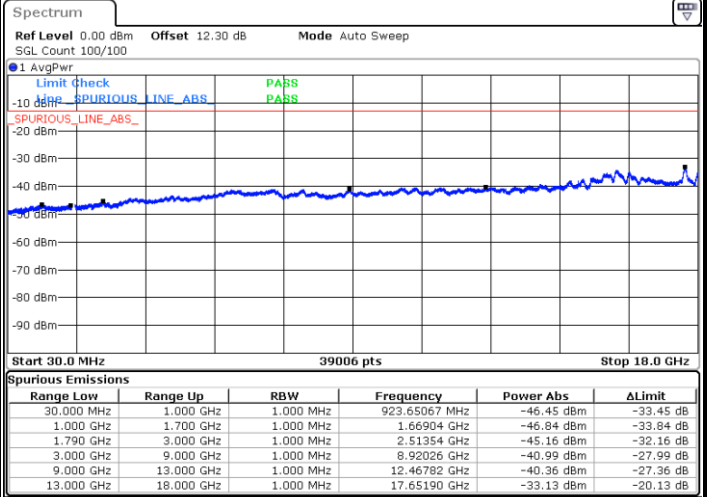

Date: 23.AUG.2023 22:57:37

LTE Band 66B / 10MHz+5MHz

QPSK

Highest Channel / 1RB0 and 1RB24

Highest Channel / 1RB49 and 1RB0

Date: 23.AUG.2023 23:09:29

Date: 23.AUG.2023 23:08:14

LTE Band 66B / 10MHz+10MHz

QPSK

Lowest Channel / 1RB0 and 1RB49

Lowest Channel / 1RB49 and 1RB0

Date: 23.AUG.2023 23:20:36

Date: 23.AUG.2023 23:19:21

Middle Channel / 1RB0 and 1RB49

Middle Channel / 1RB49 and 1RB0

Date: 23.AUG.2023 23:46:44

Date: 23.AUG.2023 23:47:59

LTE Band 66B / 10MHz+10MHz

QPSK

Highest Channel / 1RB0 and 1RB49

Highest Channel / 1RB49 and 1RB0

Date: 24.AUG.2023 00:01:29

Date: 24.AUG.2023 00:00:13

LTE Band 66B / 15MHz+5MHz