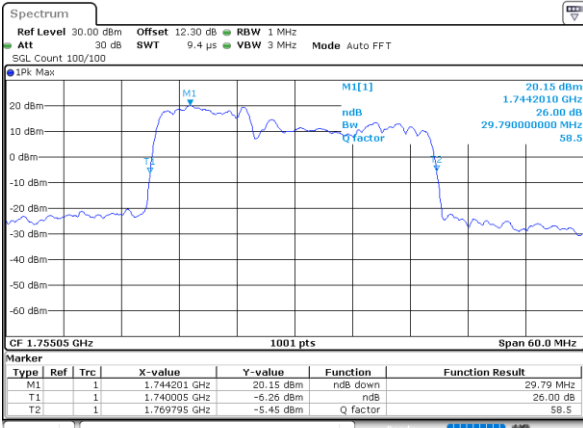

LTE Band 66C

16QAM

Middle Channel / 5MHz+20MHz

Date: 25_AUG.2023 21:45:33

Middle Channel / 10MHz+15MHz

Date: 24_AUG.2023 12:13:51

Middle Channel / 10MHz+20MHz

Date: 24_AUG.2023 20:23:03