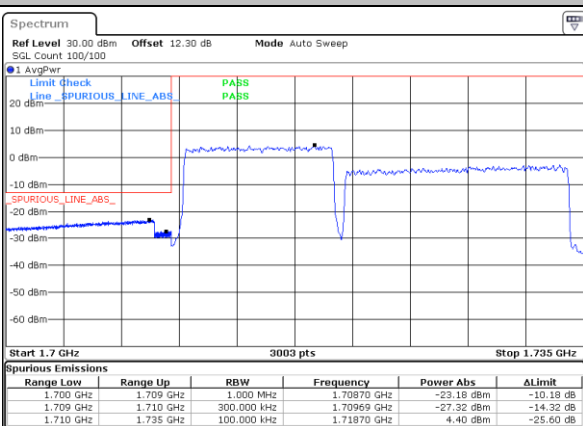

Lowest Band Edge / Full RB

Date: 24.AUG.2023 11:52:28