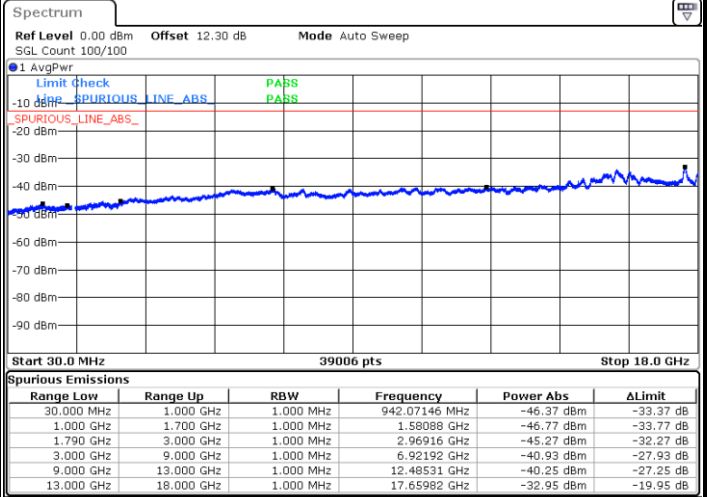

LTE Band 66B / 10MHz+5MHz

QPSK

Lowest Channel / 1RB0 and 1RB24

Lowest Channel / 1RB49 and 1RB0

Date: 23.AUG.2023 22:41:54

Date: 23.AUG.2023 22:40:36