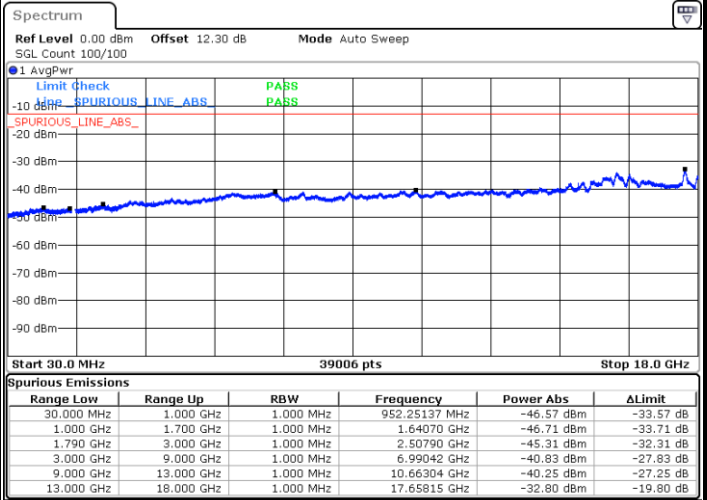

LTE Band 66B / 5MHz+10MHz

QPSK

Highest Channel / 1RB0 and 1RB49

Highest Channel / 1RB24 and 1RB0

Date: 23.AUG.2023 22:30:41

Date: 23.AUG.2023 22:29:26

LTE Band 66B / 5MHz+15MHz

QPSK

Lowest Channel / 1RB0 and 1RB74

Lowest Channel / 1RB24 and 1RB0

Date: 26.AUG.2023 16:30:37

Date: 26.AUG.2023 16:29:20

Middle Channel / 1RB0 and 1RB74

Middle Channel / 1RB24 and 1RB0

Date: 26.AUG.2023 16:34:34

Date: 26.AUG.2023 16:35:49

LTE Band 66B / 5MHz+15MHz

QPSK

Highest Channel / 1RB0 and 1RB74

Highest Channel / 1RB24 and 1RB0

Date: 26.AUG.2023 16:46:56

Date: 26.AUG.2023 16:45:39

LTE Band 66B / 10MHz+5MHz